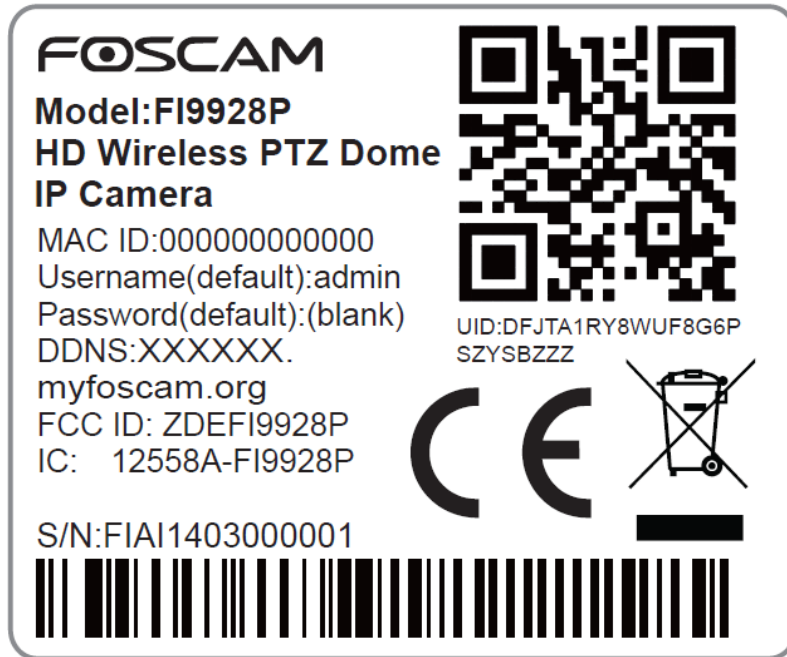

EXHIBIT A - FCC ID LABEL AND LOCATION

FCC ID Label

FCC ID Label Location Information

The label shown shall be permanently affixed at a conspicuous location on the device and be readily visible to the user at the time purchase (Labeling requirements per 2.925)