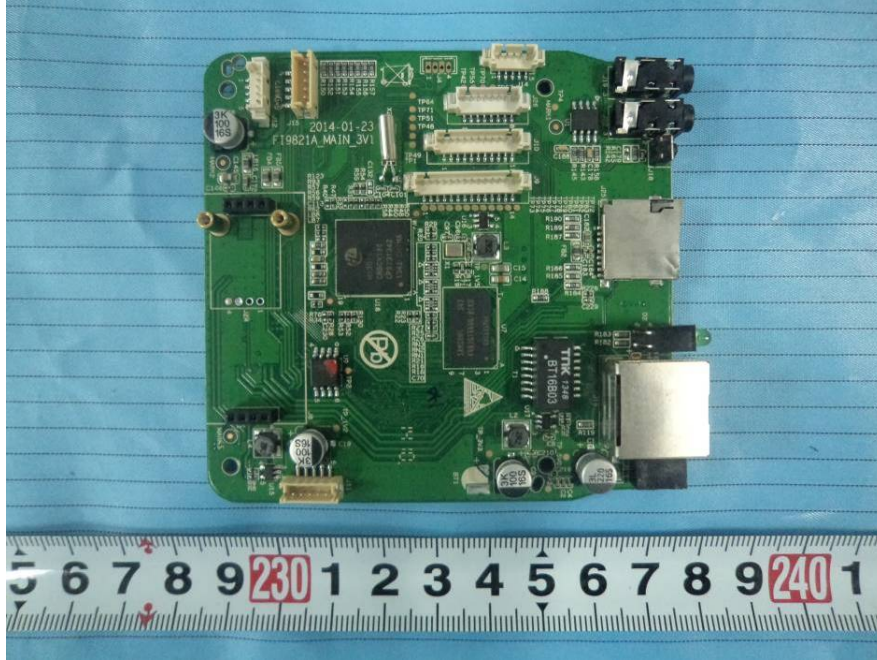

EXHIBIT C - EUT INTERNAL PHOTOGRAPHS

EUT – Cover off View 1

EUT – Cover off View 2

EUT –Antenna View

EUT – Main Board Top View

EUT – Main Board Top without Module View

EUT – Main Board Bottom View

EUT – Module Top View

EUT –Module Bottom View

EUT –Module Bottom Shielding off View

EUT – Camera Board Top View

EUT – Camera Board Bottom View

EUT – Motor View

EUT – LED Board Top View

EUT – LED Board Bottom View

EUT –Camera lens Top View

EUT –Camera lens Bottom View