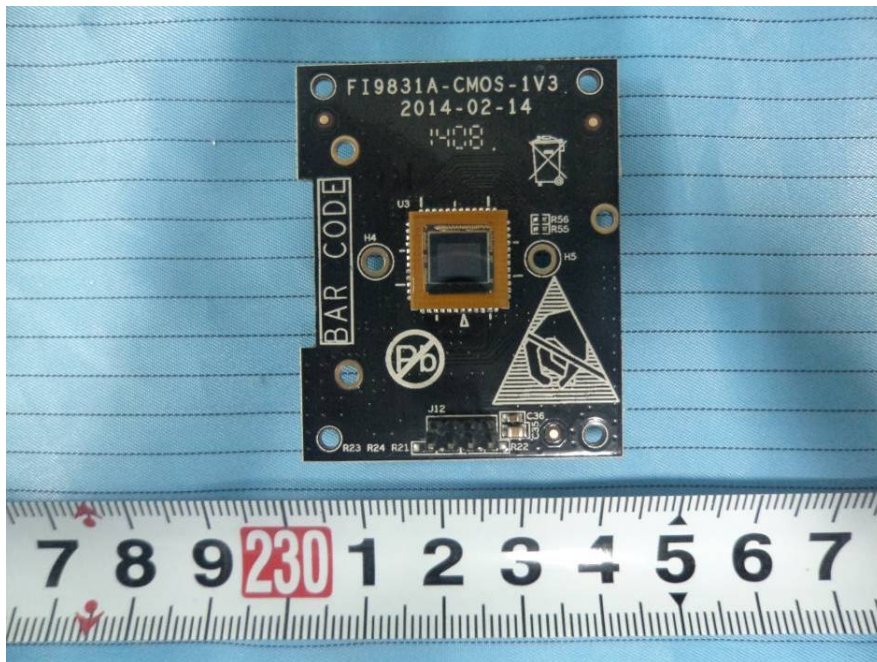

EXHIBIT C - EUT INTERNAL PHOTOGRAPHS

EUT – Cover off View 1

EUT – Cover off View 2

EUT –Antenna View

EUT – Main Board Top View

EUT – Main Board Top without Module View

EUT – Main Board Bottom View

EUT – Module Top View

EUT –Module Bottom View

EUT –Module Bottom Shielding off View

EUT – Camera Board Top View

EUT – Camera Board Bottom View

EUT – Motor View

EUT – LED Board Top View

EUT – LED Board Bottom View

EUT –Camera lens Top View

EUT –Camera lens Bottom View