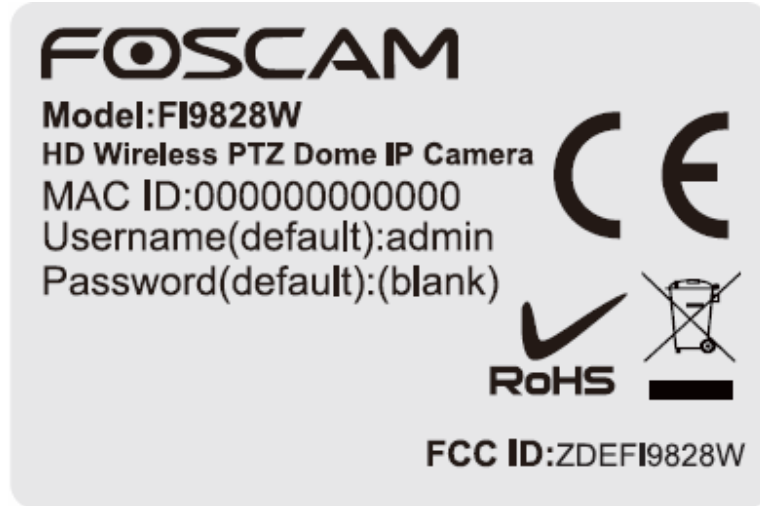

EXHIBIT A - FCC ID LABELING AND LOCATION

FCC ID Label

FCC ID Label Location

The label shown shall be permanently affixed at a conspicuous location on the device and be readily visible to the user at the time purchase (Labeling requirements per 2.925)