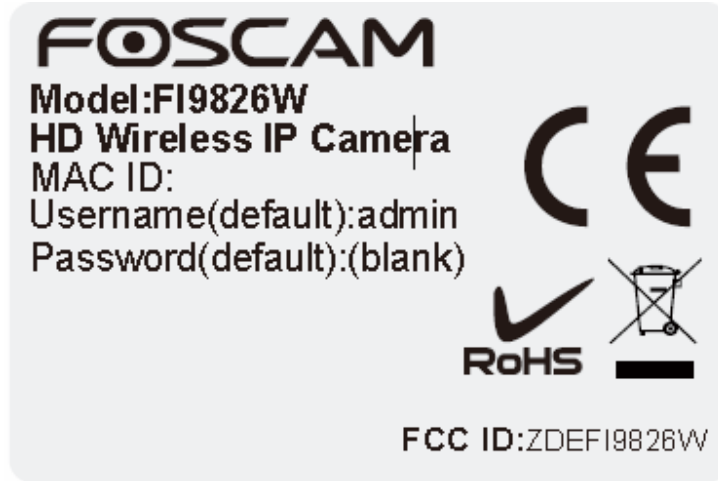

EXHIBIT A - FCC ID LABELING AND LOCATION

FCC ID Label

FCC ID Label Location

The label shown shall be permanently affixed at a conspicuous location on the device and be readily visible to the user at the time purchase (Labeling requirements per 2.925)