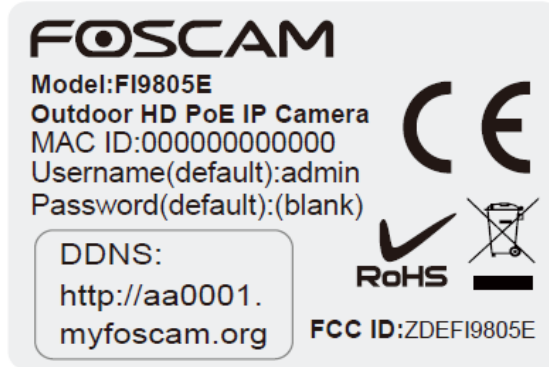

EXHIBIT A - FCC ID LABELING AND LOCATION

FCC ID Label

FCC ID Label Location

The label shown shall be permanently affixed at a conspicuous location on the device and be readily visible to the user at the time purchase (Labeling requirements per 2.925)