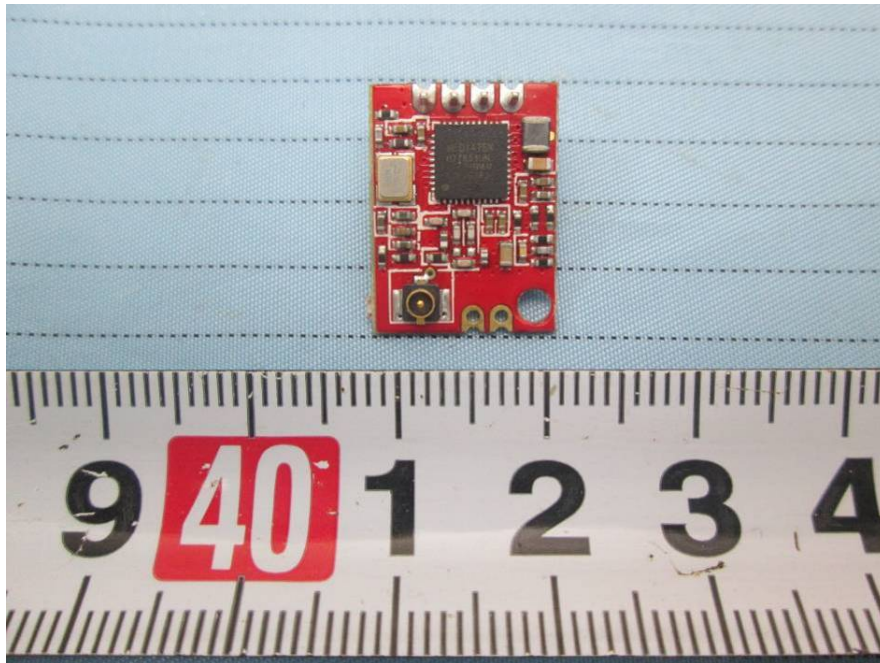

**EXHIBIT C - EUT INTERNAL PHOTOGRAPHS**

---

**EUT – Cover off View 1**

**EUT – Cover off View 2**

**EUT – Main Board Top with Wi-Fi Module View**

**EUT – Main Board Top without Wi-Fi Module View**

**EUT – Main Board Bottom with Lens View**

**EUT – Main Board Bottom without Lens View**

**EUT – Wi-Fi Module Top View**

**EUT – Wi-Fi Module Bottom View**

**EUT – LED Board Top View 1**

**EUT – LED Board Top View 2**

**EUT – LED Board Bottom View**

**EUT – Lens Front View**

**EUT – Lens Rear View**