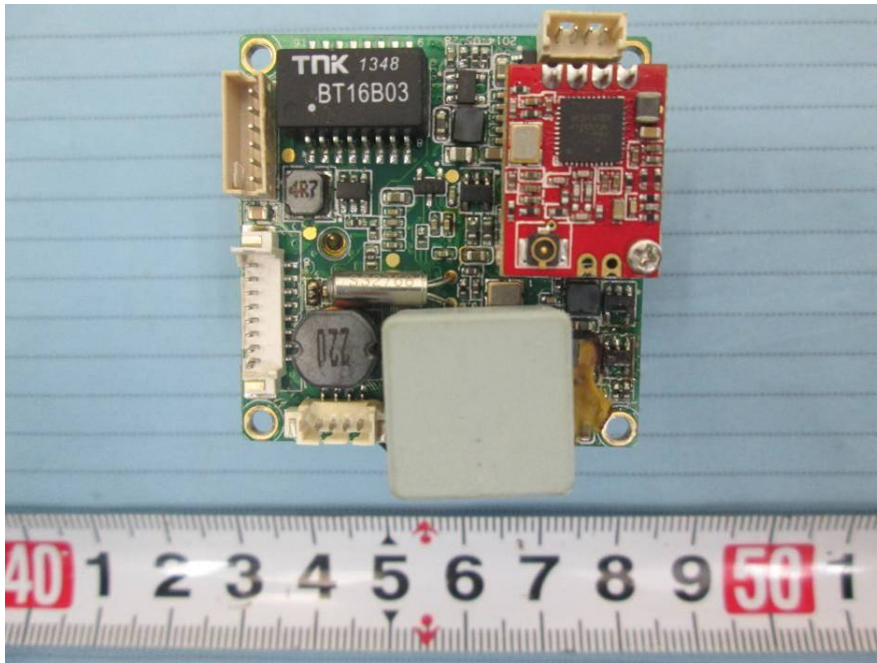

**EXHIBIT C - EUT INTERNAL PHOTOGRAPHS**

---

**EUT – Cover off View 1**

**EUT – Cover off View 2**

**EUT – Main Board Top with Wi-Fi Module View**

**EUT – Main Board Top without Wi-Fi Module View**

**EUT – Main Board Bottom with Lens View**

**EUT – Main Board Bottom without Lens View**

**EUT – Wi-Fi Module Top View**

**EUT – Wi-Fi Module Bottom View**

**EUT – LED Board Top View 1**

**EUT – LED Board Top View 2**

**EUT – LED Board Bottom View**

**EUT – Lens Front View**

**EUT – Lens Rear View**