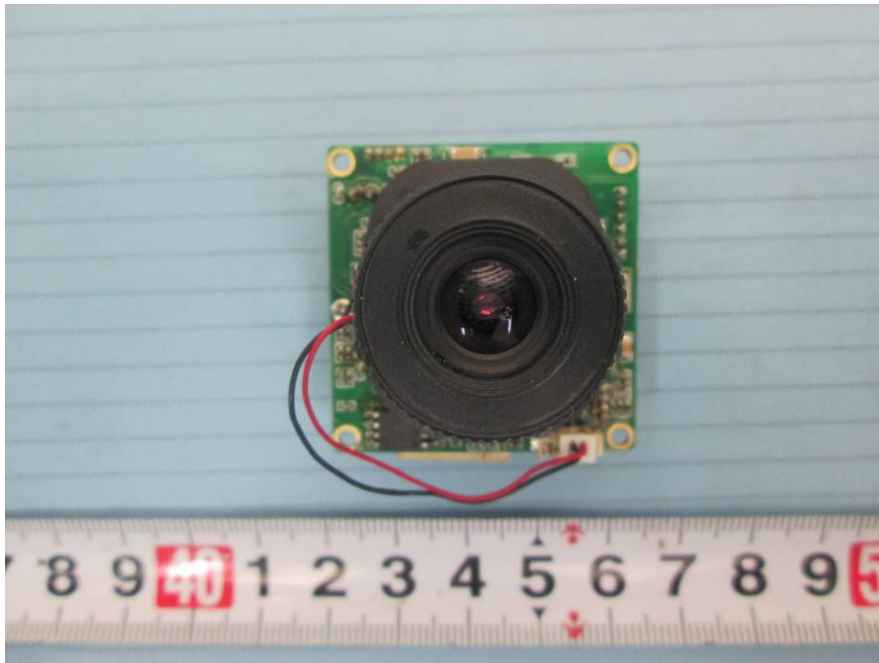

**EXHIBIT C - EUT INTERNAL PHOTOGRAPHS**

---

**EUT – Cover off View 1**

**EUT – Cover off View 2**

**EUT – Main Board Top with Wi-Fi Module View**

**EUT – Main Board Top without Wi-Fi Module View**

**EUT – Main Board Bottom with Lens View**

**EUT – Main Board Bottom without Lens View**

**EUT – Wi-Fi Module Top View**

**EUT – Wi-Fi Module Bottom View**

**EUT – LED Board Top View 1**

**EUT – LED Board Top View 2**

**EUT – LED Board Bottom View**

**EUT – Lens Front View**

**EUT – Lens Rear View**