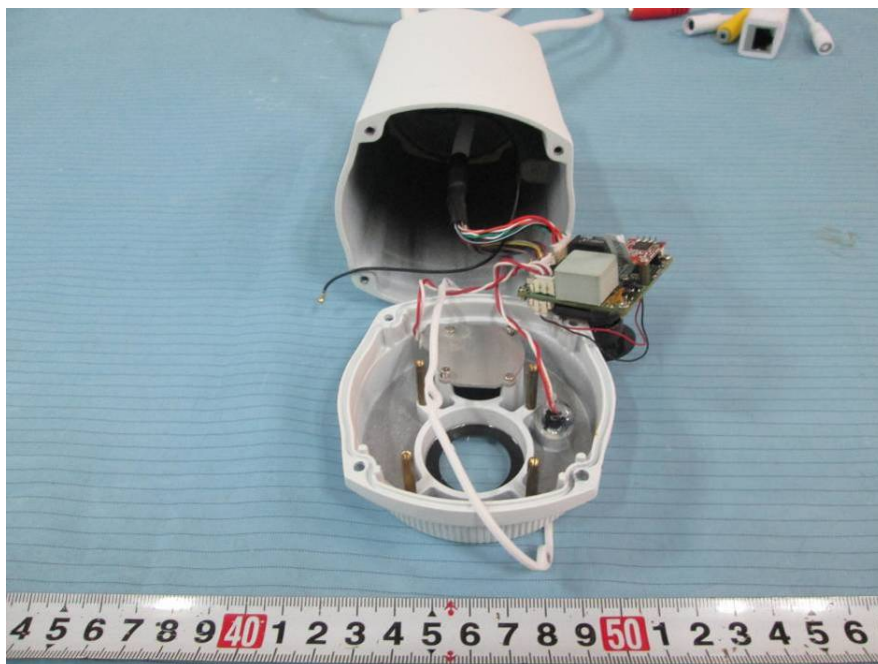

**EXHIBIT C - EUT INTERNAL PHOTOGRAPHS**

---

**EUT – Cover off View 1**

**EUT – Cover off View 2**

**EUT – Main Board Top with Wi-Fi Module View**

**EUT – Main Board Top without Wi-Fi Module View**

**EUT – Main Board Bottom with Lens View**

**EUT – Main Board Bottom without Lens View**

**EUT – Wi-Fi Module Top View**

**EUT – Wi-Fi Module Bottom View**

**EUT – LED Board Top View 1**

**EUT – LED Board Top View 2**

**EUT – LED Board Bottom View**

**EUT – Lens Front View**

**EUT – Lens Rear View**