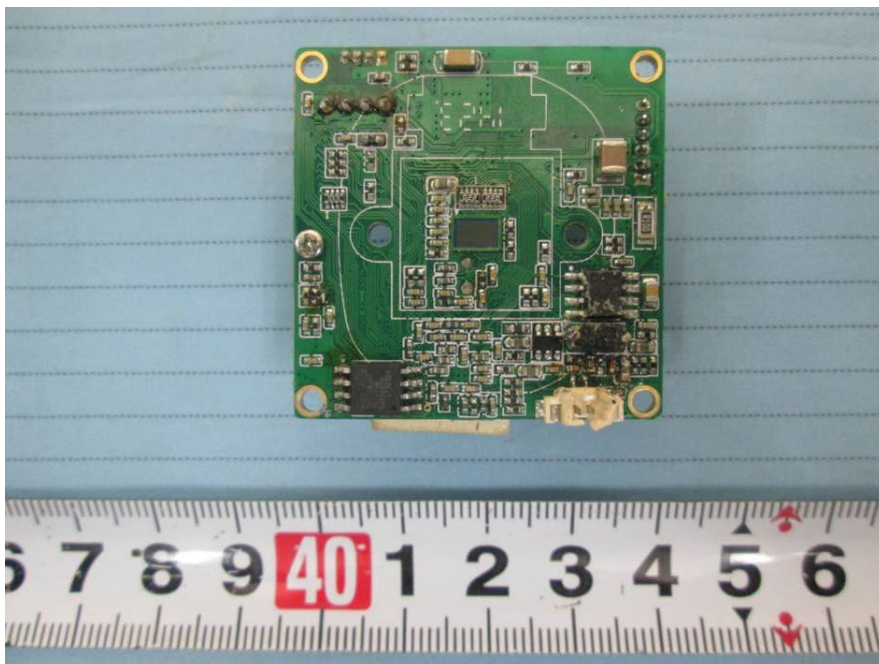

**EXHIBIT C - EUT INTERNAL PHOTOGRAPHS**

---

**EUT – Cover off View 1**

**EUT – Cover off View 2**

**EUT – Main Board Top with Wi-Fi Module View**

**EUT – Main Board Top without Wi-Fi Module View**

**EUT – Main Board Bottom with Lens View**

**EUT – Main Board Bottom without Lens View**

**EUT – Wi-Fi Module Top View**

**EUT – Wi-Fi Module Bottom View**

**EUT – LED Board Top View 1**

**EUT – LED Board Top View 2**

**EUT – LED Board Bottom View**

**EUT – Lens Front View**

**EUT – Lens Rear View**