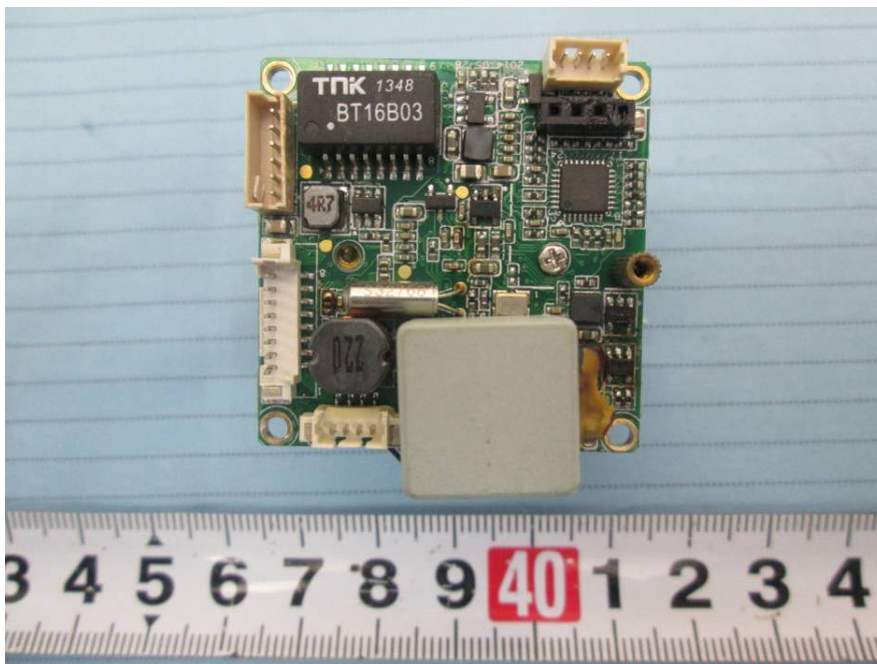

**EXHIBIT C - EUT INTERNAL PHOTOGRAPHS**

---

**EUT – Cover off View 1**

**EUT – Cover off View 2**

**EUT – Main Board Top with Wi-Fi Module View**

**EUT – Main Board Top without Wi-Fi Module View**

**EUT – Main Board Bottom with Lens View**

**EUT – Main Board Bottom without Lens View**

**EUT – Wi-Fi Module Top View**

**EUT – Wi-Fi Module Bottom View**

**EUT – LED Board Top View 1**

**EUT – LED Board Top View 2**

**EUT – LED Board Bottom View**

**EUT – Lens Front View**

**EUT – Lens Rear View**