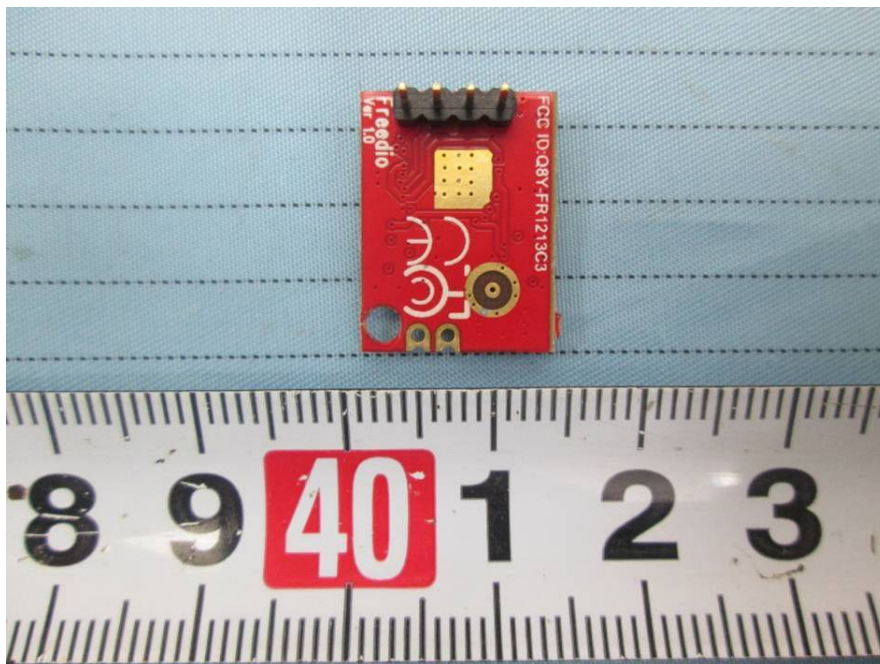

**EXHIBIT C - EUT INTERNAL PHOTOGRAPHS**

---

**EUT – Cover off View 1**

**EUT – Cover off View 2**

**EUT – Main Board Top with Wi-Fi Module View**

**EUT – Main Board Top without Wi-Fi Module View**

**EUT – Main Board Bottom with Lens View**

**EUT – Main Board Bottom without Lens View**

**EUT – Wi-Fi Module Top View**

**EUT – Wi-Fi Module Bottom View**

**EUT – LED Board Top View 1**

**EUT – LED Board Top View 2**

**EUT – LED Board Bottom View**

**EUT – Lens Front View**

**EUT – Lens Rear View**