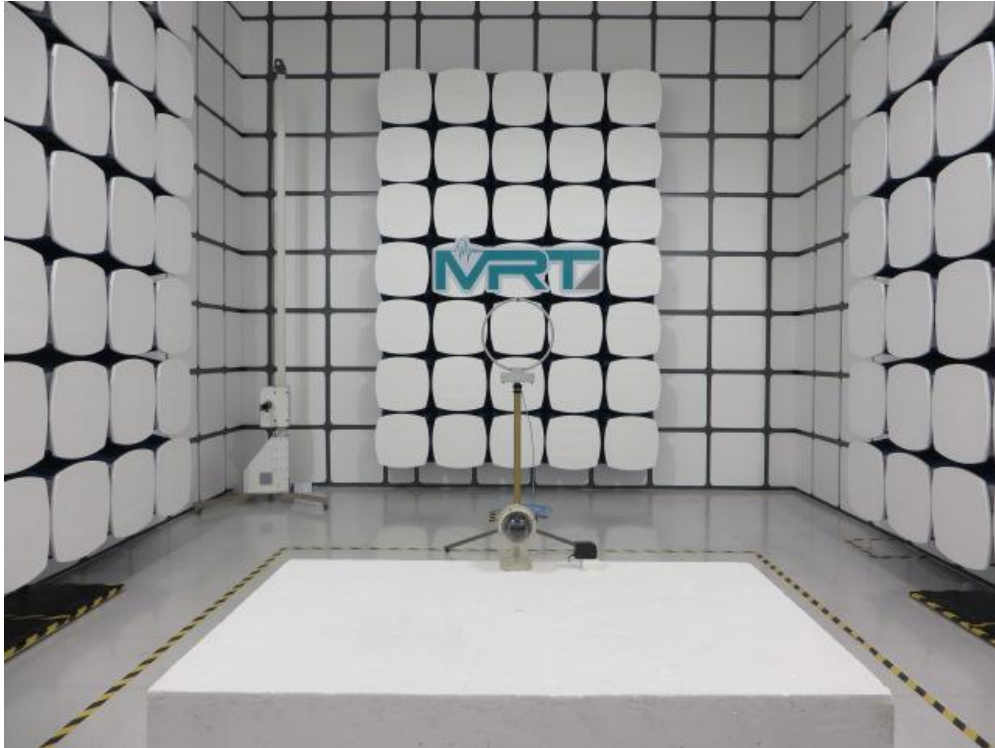

## Test Setup Photo

Description: Front View of the Conducted Emission Test Setup for 0.15kHz ~ 30MHz

Description: Back View of the Conducted Emission Test Setup for 0.15kHz ~ 30MHz

Description: Radiated Emission Test Setup for 9kHz ~ 30MHz

Description: Radiated Emission Test Setup for 30MHz ~ 1GHz

Description: Radiated Emission Test Setup for 1GHz ~ 18GHz

Description: Radiated Emission Test Setup for 18GHz ~ 40GHz