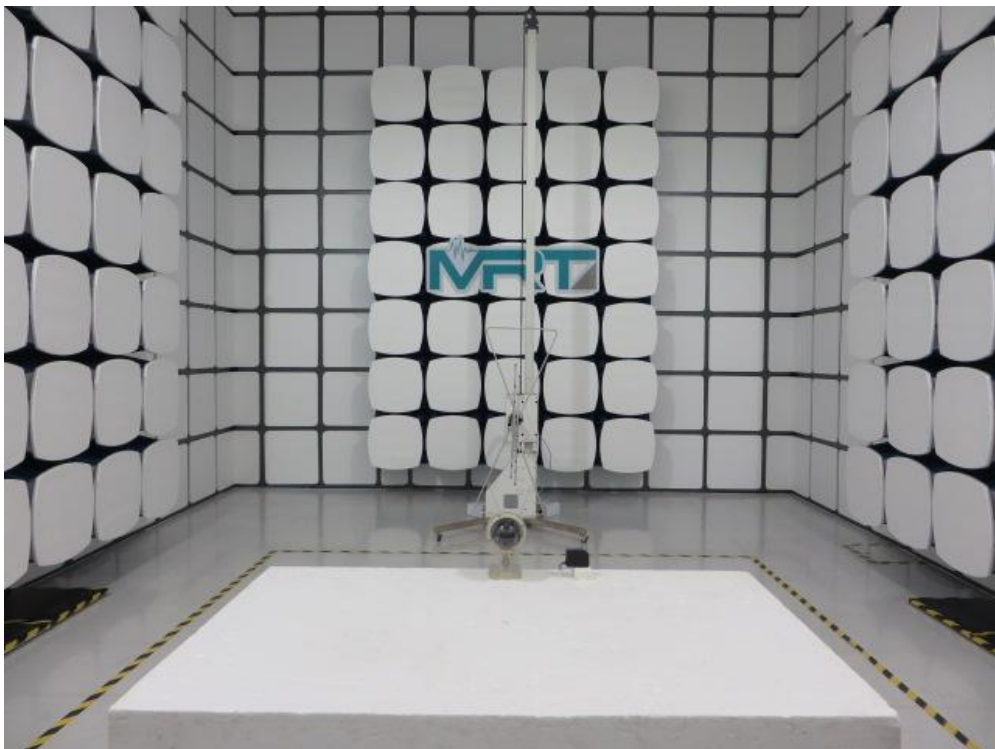

## Test Setup Photo

Description: Front View of the Conducted Emission Test Setup for 0.15kHz ~ 30MHz

Description: Back View of the Conducted Emission Test Setup for 0.15kHz ~ 30MHz

Description: Radiated Emission Test Setup for 9kHz ~ 30MHz

Description: Radiated Emission Test Setup for 30MHz ~ 1GHz

Description: Radiated Emission Test Setup for 1GHz ~ 18GHz

Description: Radiated Emission Test Setup for 18GHz ~ 40GHz