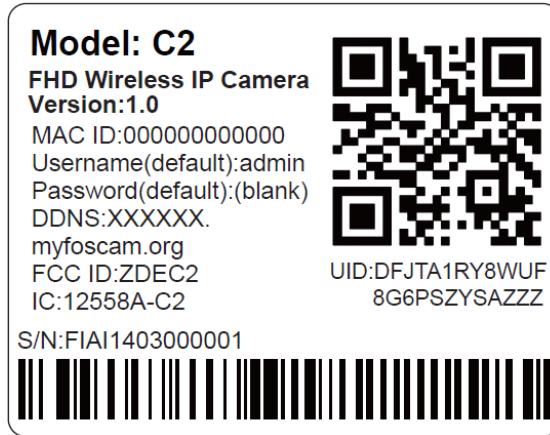

EXHIBIT A - FCC ID LABEL AND LOCATION

FCC ID Label

FCC ID Label Location Information

The label shown shall be permanently affixed at a conspicuous location on the device and be readily visible to the user at the time purchase (Labeling requirements per 2.925)