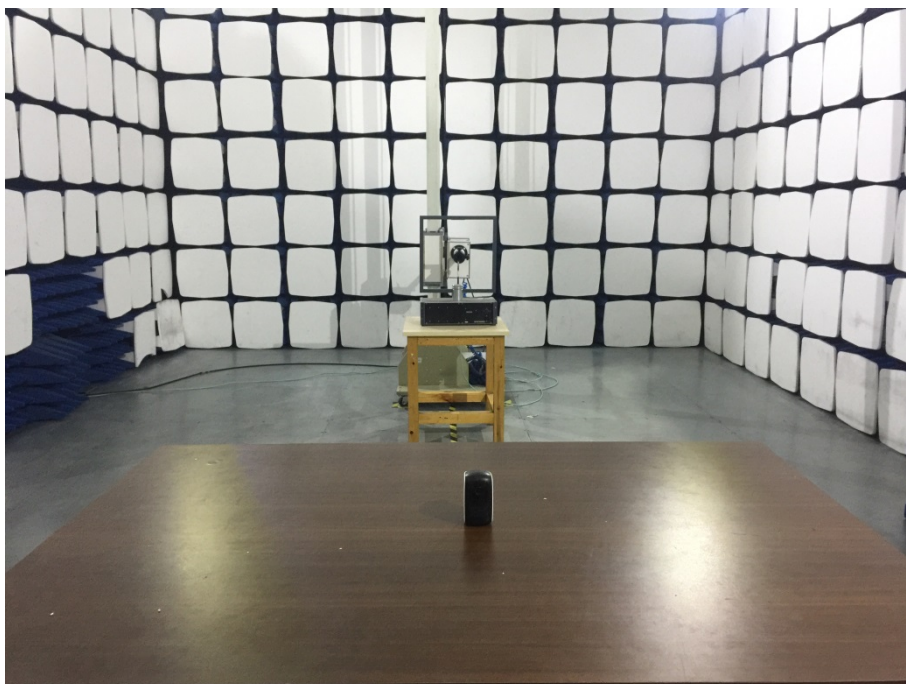

EXHIBIT 4 - TEST SETUP PHOTOGRAPHS

Conducted Emission Test Setup

Radiation Emission Test Setup (Below 30MHz)

Radiation Emission Test Setup (30MHz to 1GHz)

Radiation Emission Test Setup (1GHz to 18GHz)

Radiation Emission Test Setup (Above 18GHz)