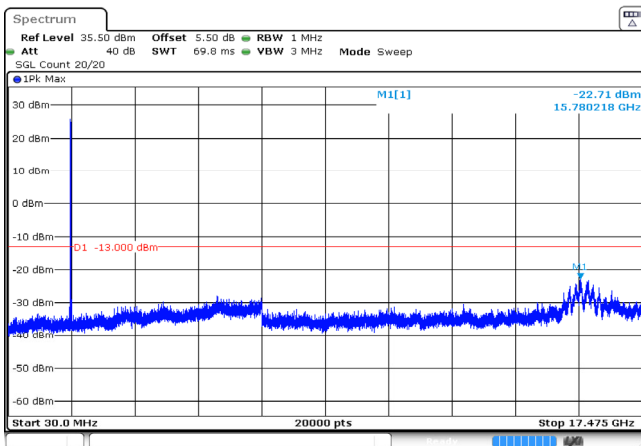

15MHz_High_QPSK_1@0 -22.71dBm

ProjectNo.:RKSA240112001 Tester:Jason Lu
Date: 21 JUN 2024 16:13:22