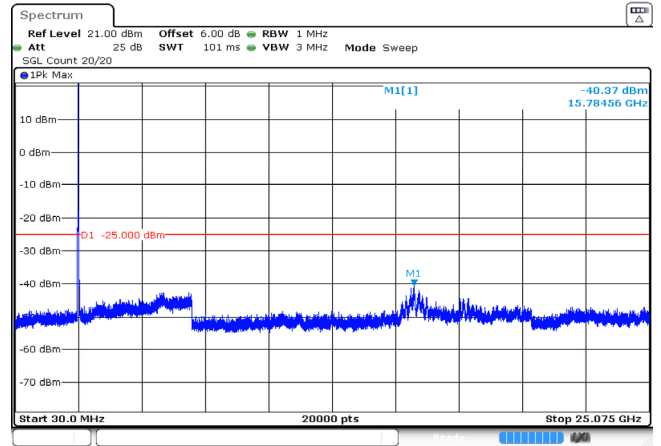

15MHz_Low_QPSK_75@0 -40.37dBm

ProjectNo.:RKSA240112001 Tester:Jason Lu
Date: 21 JUN 2024 16:35:35