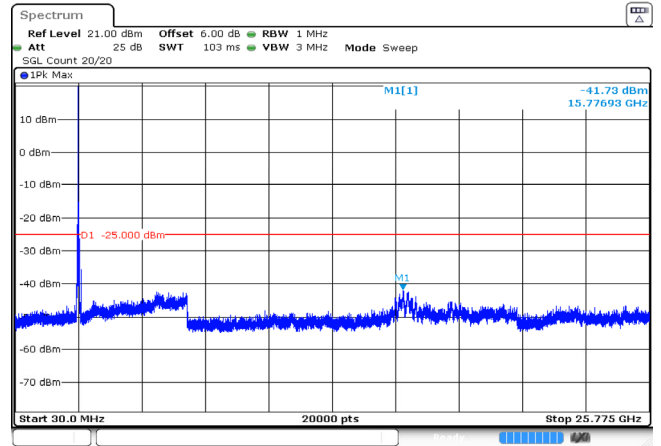

10MHz_High_QPSK_50@0 -41.27dBm

ProjectNo.:RKSA240112001 Tester:Jason Lu
Date: 21 JUN 2024 16:55:16

15MHz_Low_QPSK_1@0 -41.45dBm

ProjectNo.:RKSA240112001 Tester:Jason Lu
Date: 21 JUN 2024 16:56:14

15MHz_Low_QPSK_75@0 -41.73dBm