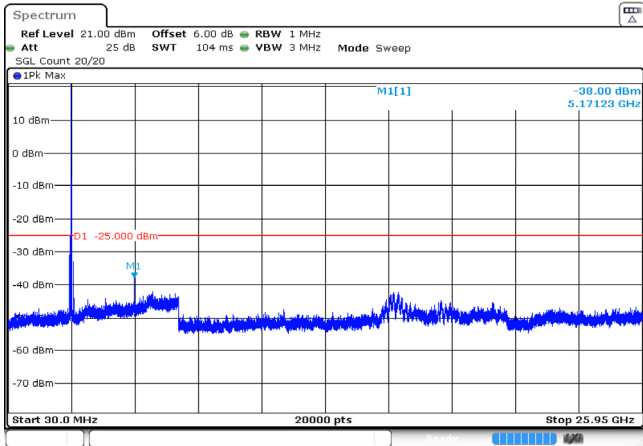

20MHz_Middle_QPSK_1@0 -38.00dBm