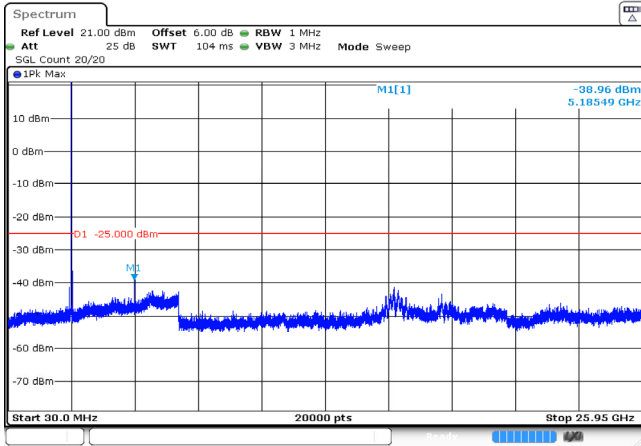

5MHz_Middle_QPSK_1@0 -38.96dBm