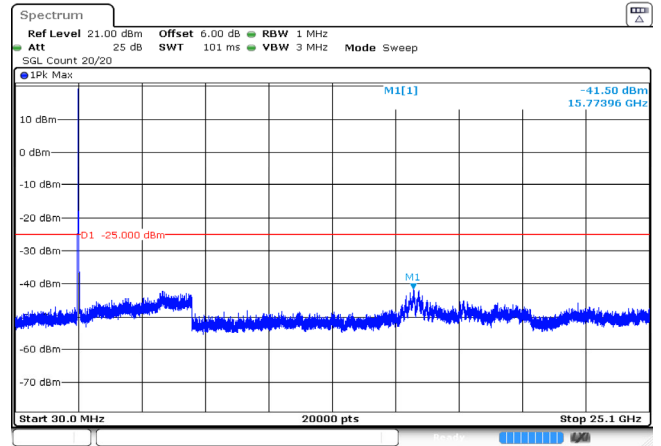

20MHz_Low_QPSK_100@0 -41.50dBm

ProjectNo.:RKSA240112001 Tester:Jason Lu
Date: 21 JUN 2024 16:38:17