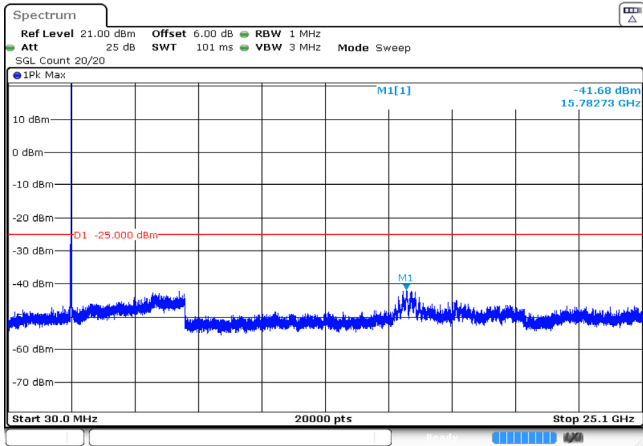

20MHz_Low_QPSK_1@0 -41.68dBm

ProjectNo.:RKSA240112001 Tester:Jason Lu
Date: 21 JUN 2024 16:37:54