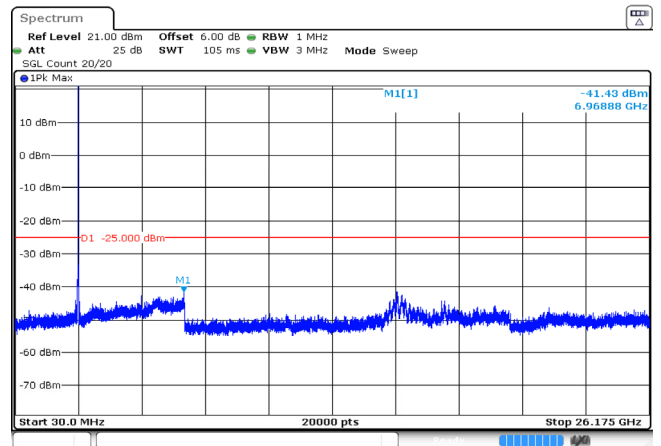

5MHz_High_QPSK_25@0 -41.43dBm

ProjectNo.:RKSA240112001 Tester:Jason Lu
Date: 21 JUN 2024 16:52:29