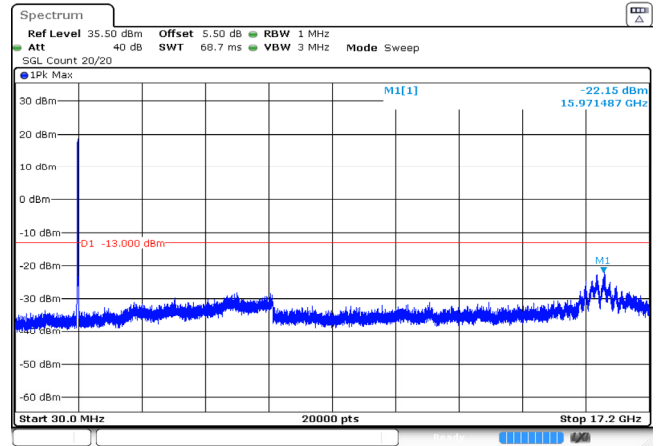

20MHz_Low_QPSK_100@0 -22.15dBm

ProjectNo.:RKSA240112001 Tester:Jason Lu
Date: 21 JUN 2024 16:14:48