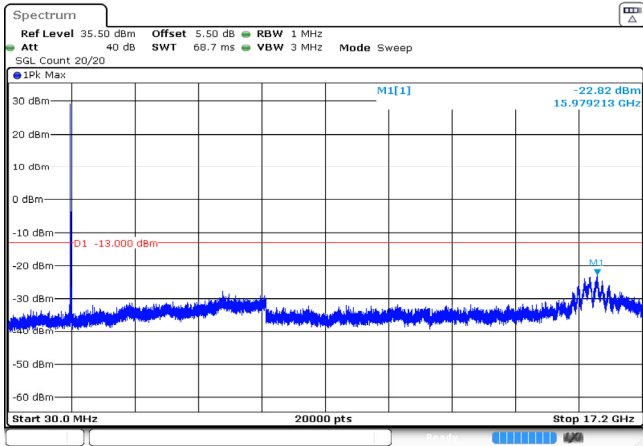

20MHz_Low_QPSK_1@0 -22.82dBm

ProjectNo.:RKSA240112001 Tester:Jason Lu
Date: 21 JUN 2024 16:14:29