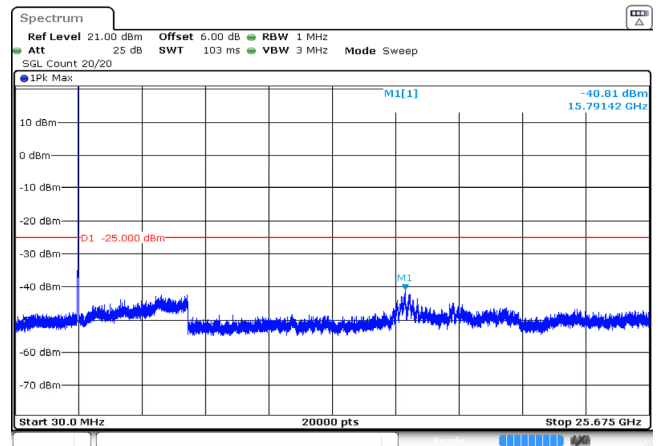

5MHz_High_QPSK_25@0 -40.81dBm