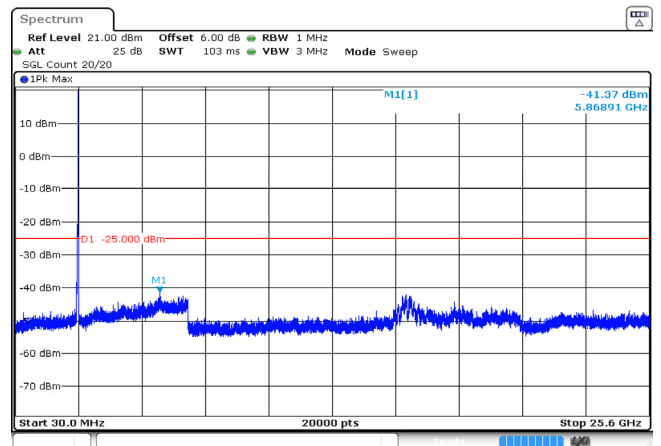

20MHz_High_QPSK_100@0 -41.37dBm

ProjectNo.:RKSA240112001 Tester:Jason Lu
Date: 21 JUN 2024 16:39:45