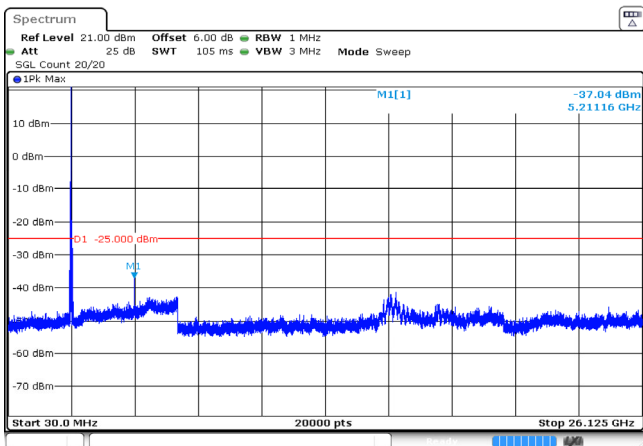

15MHz_High_QPSK_1@0 -37.04dBm

ProjectNo.:RKSA240112001 Tester:Jason Lu
Date: 21 JUN 2024 16:57:41