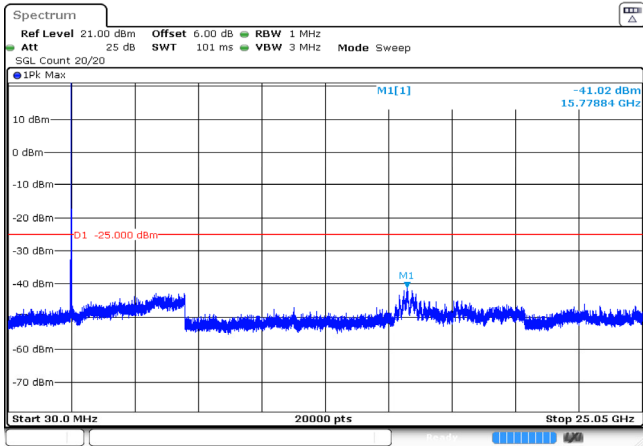

10MHz_Low_QPSK_1@0 -41.02dBm

ProjectNo.:RKSA240112001 Tester:Jason Lu
Date: 21 JUN 2024 16:32:32