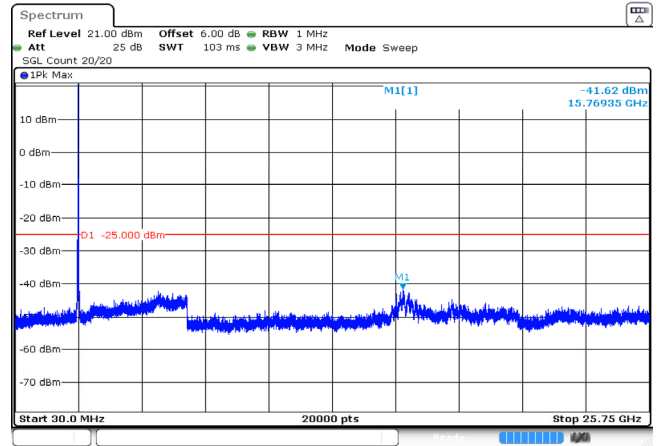

10MHz_Low_QPSK_50@0 -41.62dBm

ProjectNo.:RKSA240112001 Tester:Jason Lu
Date: 21 JUN 2024 16:53:48