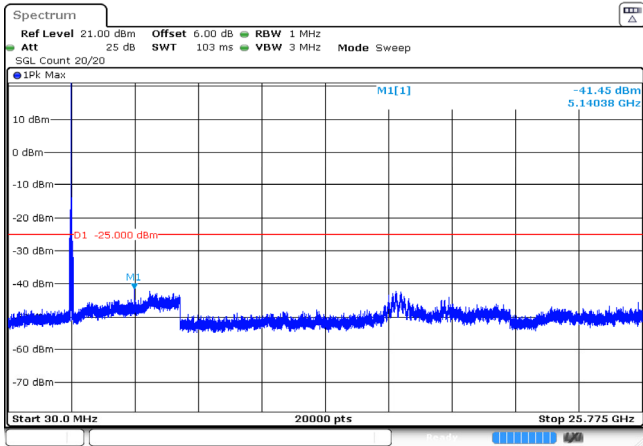

15MHz_Low_QPSK_1@0 -41.45dBm

ProjectNo.:RKSA240112001 Tester:Jason Lu
Date: 21 JUN 2024 16:56:14