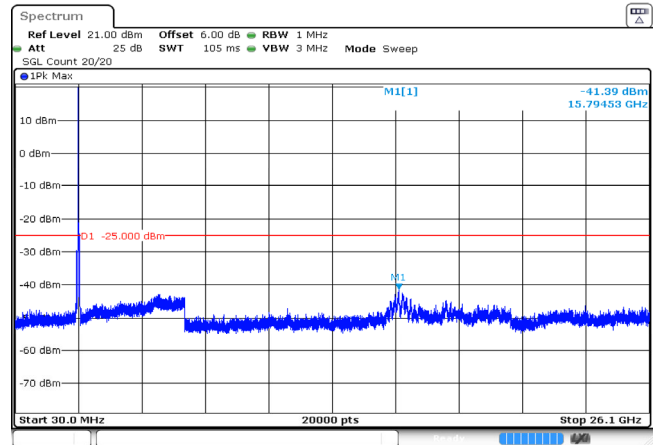

20MHz_High_QPSK_100@0 -41.39dBm