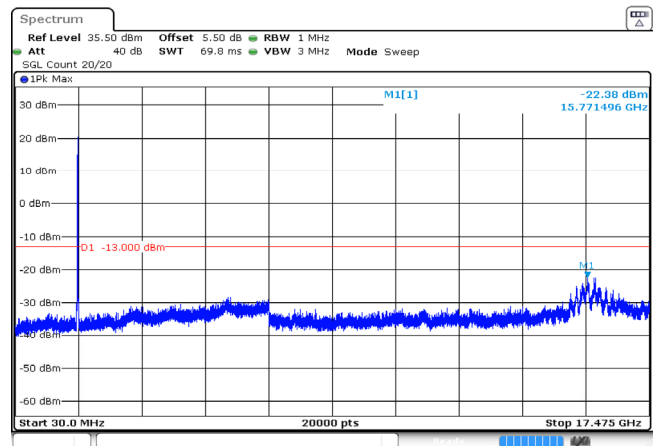

15MHz_Middle_QPSK_75@0 -23.00dBm

ProjectNo.:RKSA240112001 Tester:Jason Lu
Date: 21 JUN 2024 16:13:04

15MHz_High_QPSK_1@0 -22.71dBm

ProjectNo.:RKSA240112001 Tester:Jason Lu
Date: 21 JUN 2024 16:13:22

15MHz_High_QPSK_75@0 -22.38dBm