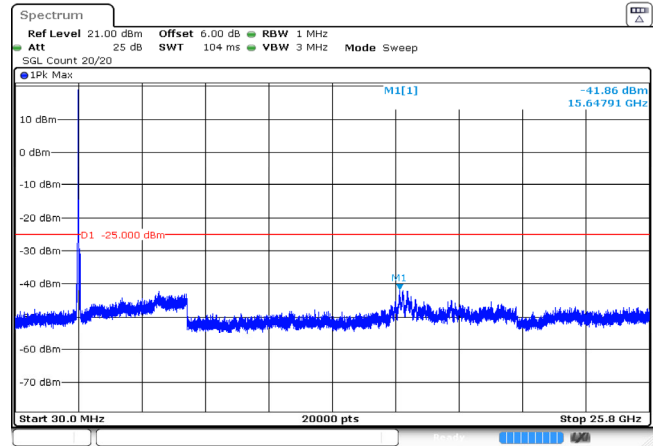

20MHz_Low_QPSK_100@0 -41.86dBm