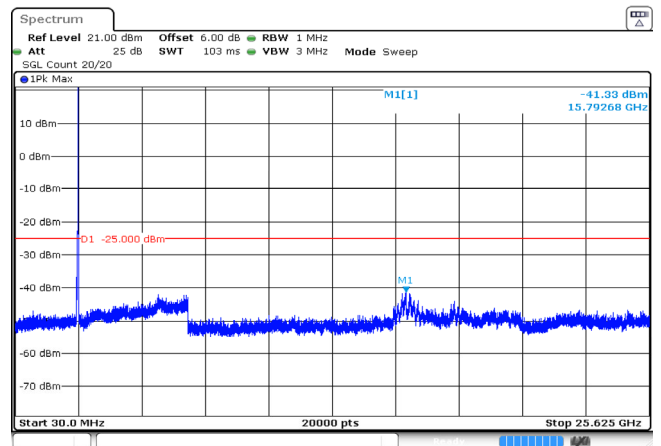

15MHz_High_QPSK_75@0 -41.33dBm

ProjectNo.:RKSA240112001 Tester:Jason Lu
Date: 21 JUN 2024 16:37:03