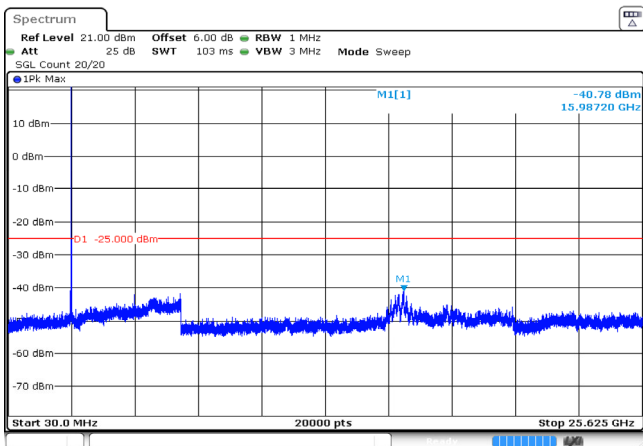

15MHz_High_QPSK_1@0 -40.78dBm

ProjectNo.:RKSA240112001 Tester:Jason Lu
Date: 21 JUN 2024 16:36:41