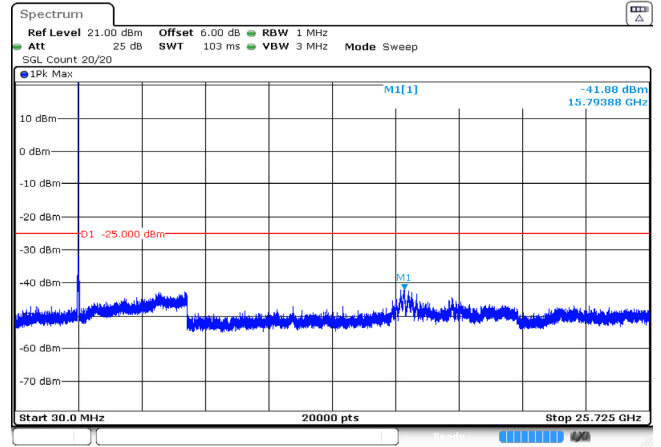

5MHz_Low_QPSK_25@0 -41.88dBm