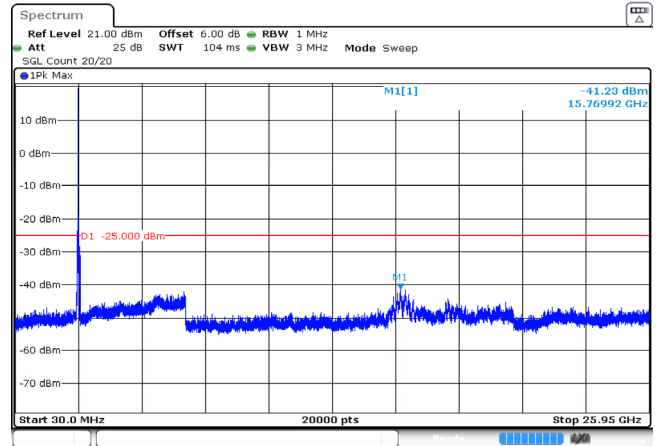

15MHz_Middle_QPSK_75@0 -41.23dBm

ProjectNo.:RKSA240112001 Tester:Jason Lu
Date: 21 JUN 2024 16:57:19