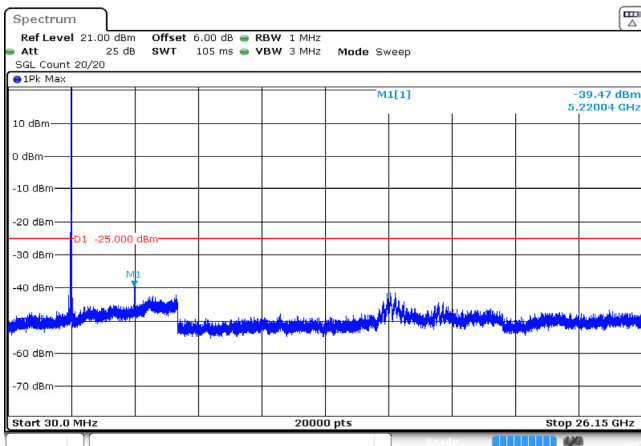

10MHz_High_QPSK_1@0 -39.47dBm

ProjectNo.:RKSA240112001 Tester:Jason Lu
Date: 21 JUN 2024 16:54:54