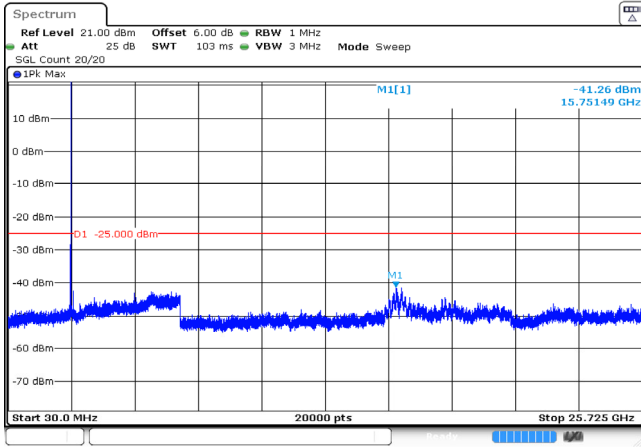

B38 , Normal

5MHz_Low_QPSK_1@0 -41.26dBm