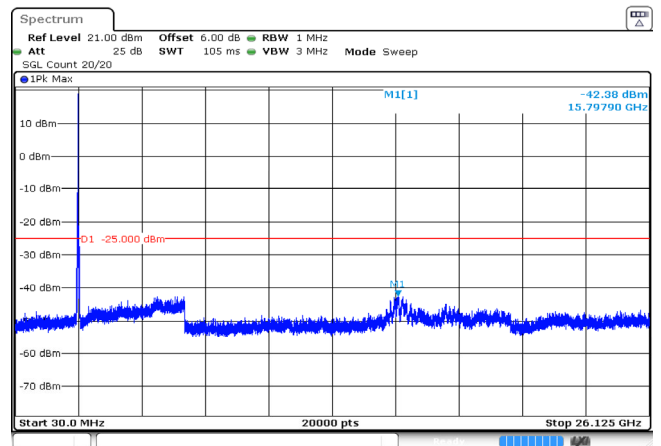

15MHz_High_QPSK_75@0 -42.38dBm

ProjectNo.:RKSA240112001 Tester:Jason Lu
Date: 21 JUN 2024 16:58:03