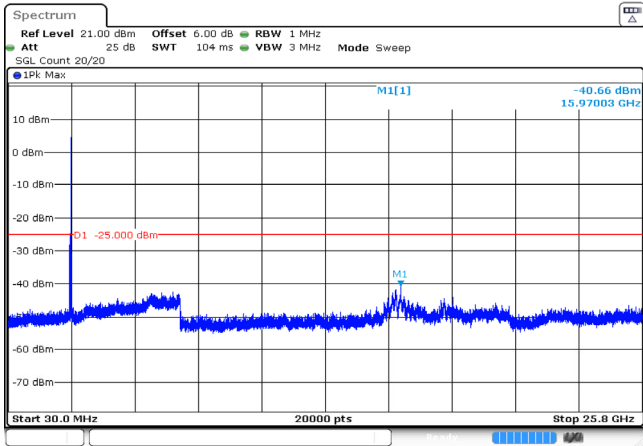

20MHz_Low_QPSK_1@0 -40.66dBm