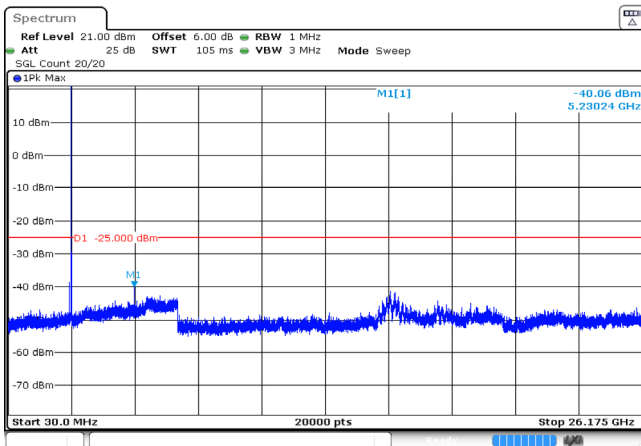

5MHz_High_QPSK_1@0 -40.06dBm

ProjectNo.:RKSA240112001 Tester:Jason Lu
Date: 21 JUN 2024 16:52:07