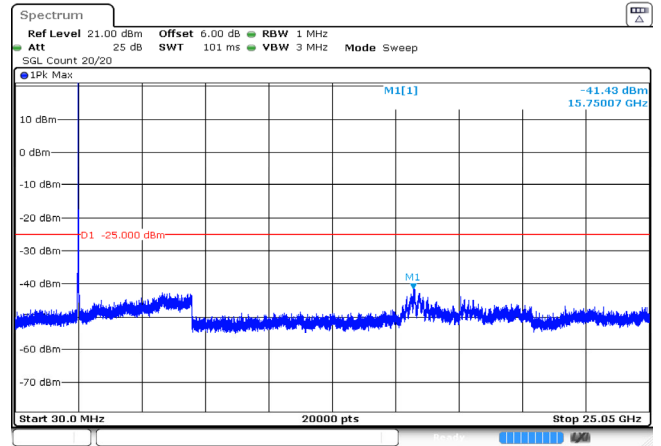

10MHz_Low_QPSK_50@0 -41.43dBm

ProjectNo.:RKSA240112001 Tester:Jason Lu
Date: 21 JUN 2024 16:32:54