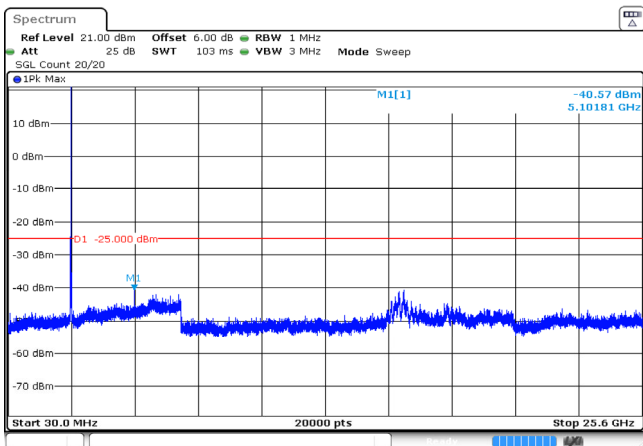

20MHz_High_QPSK_1@0 -40.57dBm

ProjectNo.:RKSA240112001 Tester:Jason Lu
Date: 21 JUN 2024 16:39:23