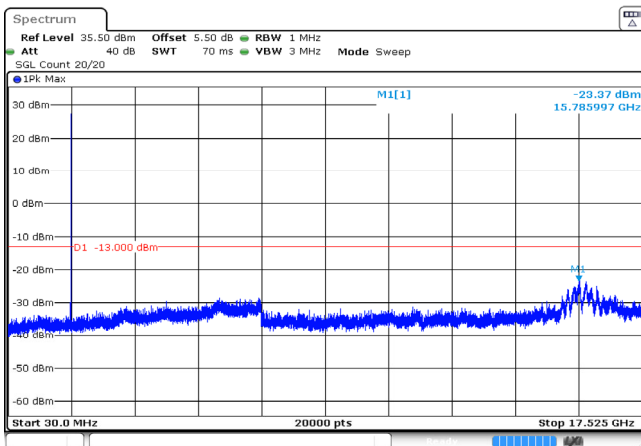

5MHz_High_QPSK_1@0 -23.37dBm

ProjectNo.:RKSA240112001 Tester:Jason Lu
Date: 21 JUN 2024 16:08:37