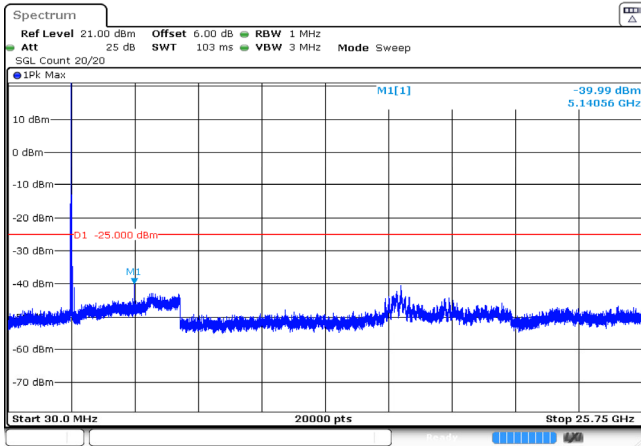

10MHz_Low_QPSK_1@0 -39.99dBm

ProjectNo.:RKSA240112001 Tester:Jason Lu
Date: 21 JUN 2024 16:53:27