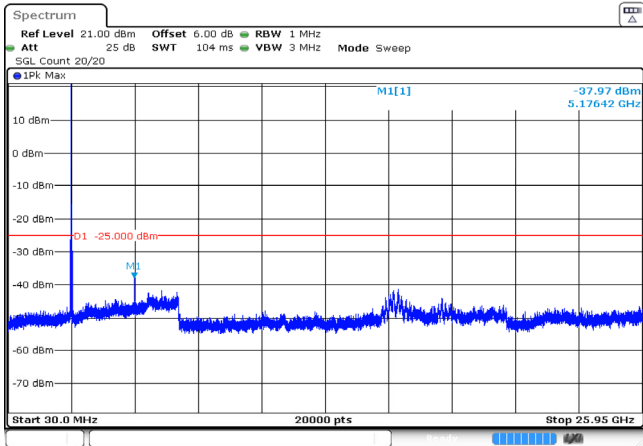

15MHz_Middle_QPSK_1@0 -37.97dBm

ProjectNo.:RKSA240112001 Tester:Jason Lu
Date: 21 JUN 2024 16:56:58