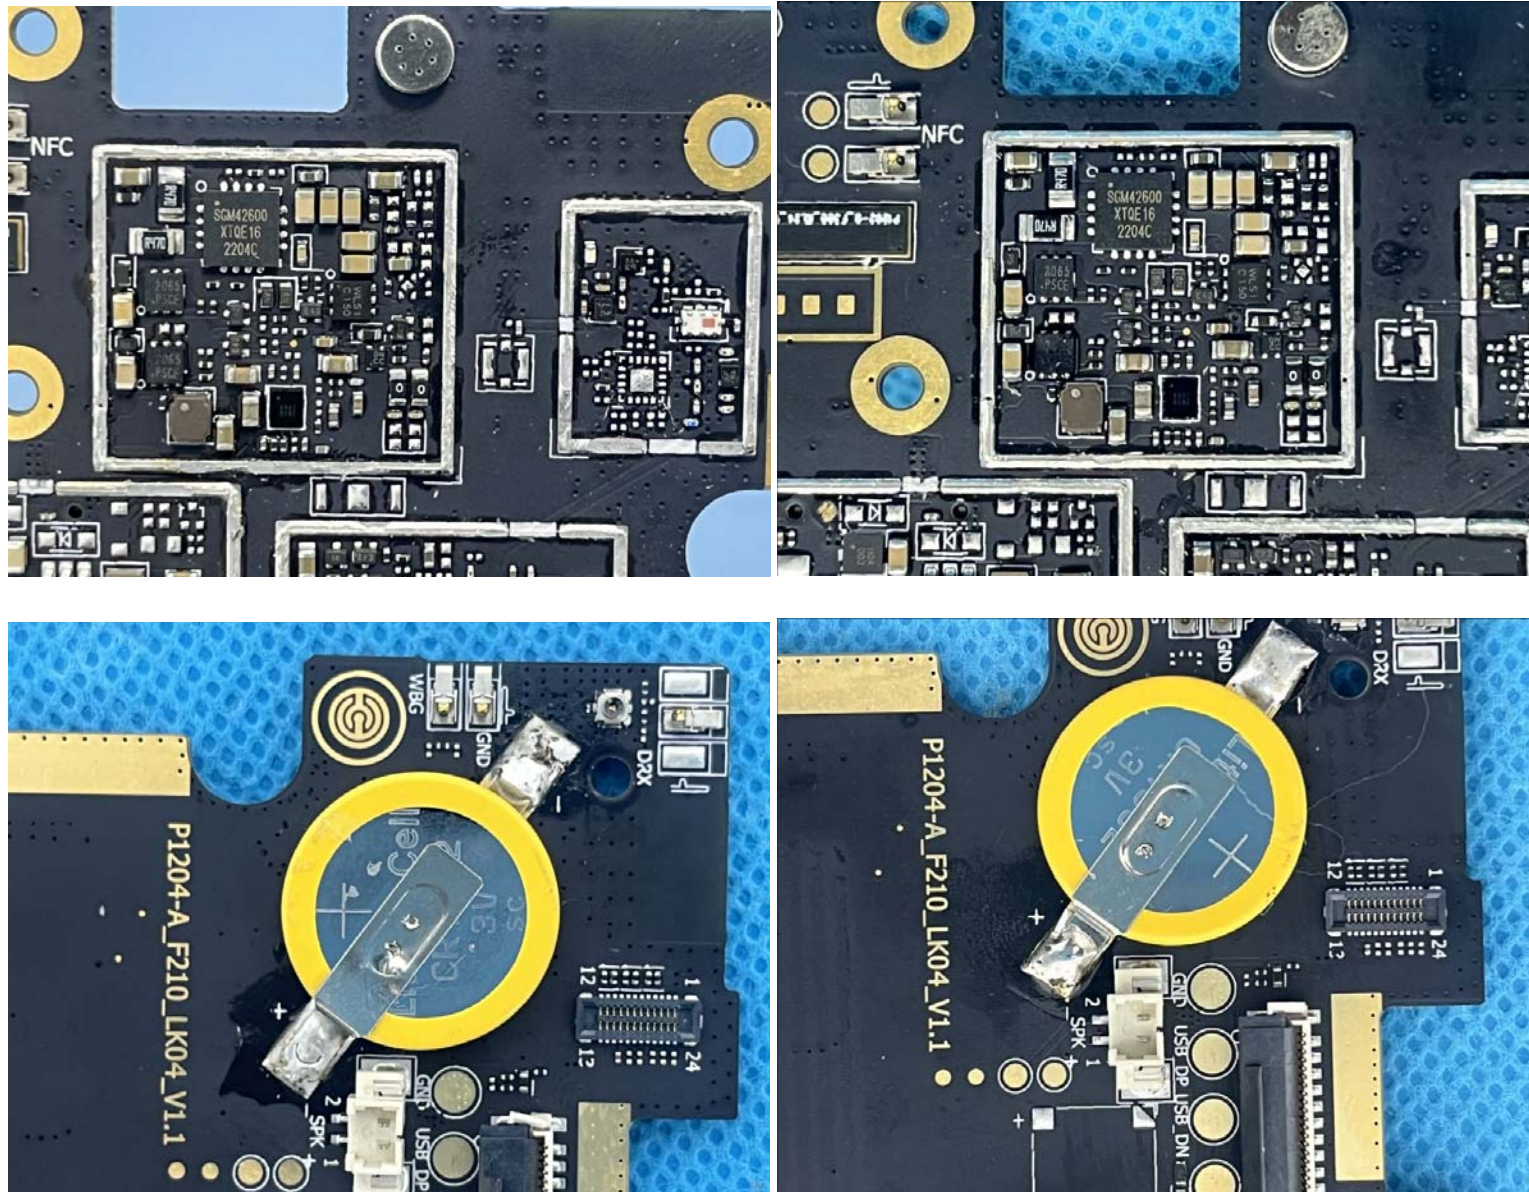

### EUT INTERNAL PHOTOGRAPHS

Model: F210 (with fingerprint module)

Model: F210 (without fingerprint module)

None

None

WWAN Chip (SL8541E)

WWAN Chip (SL8541E)

WLAN/BT/GNSS Chip

WLAN/BT/GNSS Chip

DIV Antenna

DIV Antenna

WLAN/BT/GNSS Antenna

WLAN/BT/GNSS Antenna

Main Antenna

Main Antenna

NFC Antenna

NFC Antenna

None

None

None

None

None

None