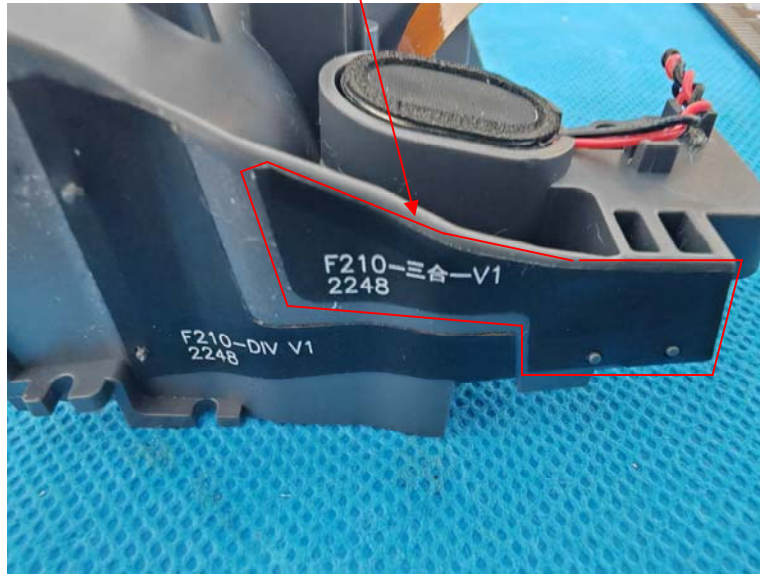

WLAN/BT/GNSS Antenna