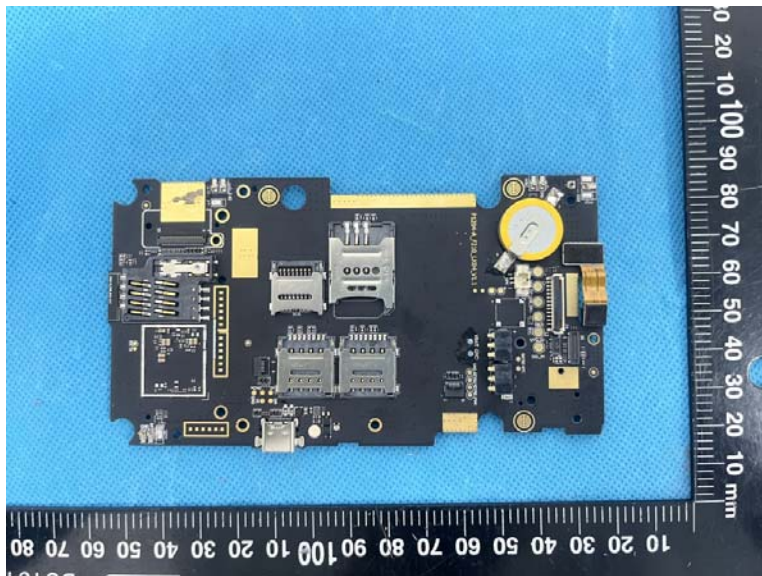

### EUT INTERNAL PHOTOGRAPHS

Model: F210 (with fingerprint module)

Model: F210 (without fingerprint module)

None

None

WWAN Chip (SL8541E)

WWAN Chip (SL8541E)

WLAN/BT/GNSS Chip

WLAN/BT/GNSS Chip

DIV Antenna

DIV Antenna

WLAN/BT/GNSS Antenna

WLAN/BT/GNSS Antenna

Main Antenna

Main Antenna

NFC Antenna