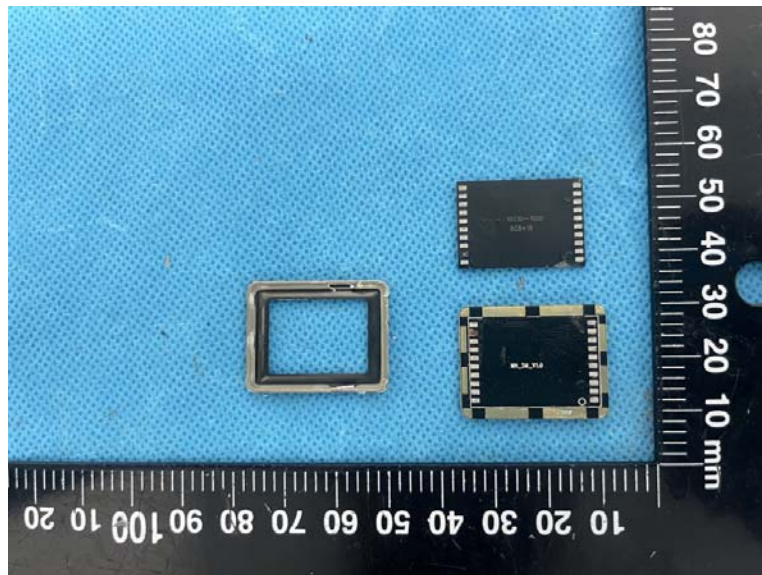

### EUT INTERNAL PHOTOGRAPHS

Model: F210 (with fingerprint module)

Model: F210 (without fingerprint module)

None

None

WWAN Chip (SL8541E)

WWAN Chip (SL8541E)

WLAN/BT/GNSS Chip

NFC Antenna

None

None

None

None

None

None