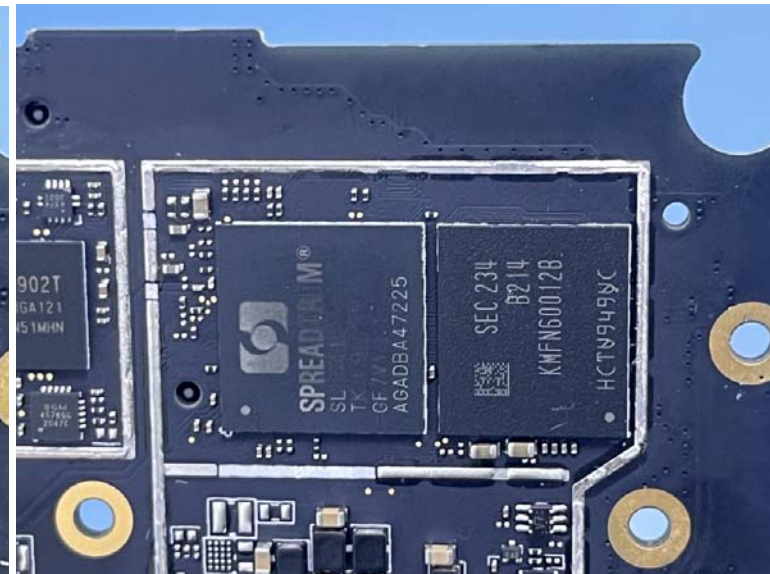

### EUT INTERNAL PHOTOGRAPHS

Model: F210 (with fingerprint module)

Model: F210 (without fingerprint module)

None

None

WWAN Chip (SL8541E)

WWAN Chip (SL8541E)

WLAN/BT/GNSS Chip

WLAN/BT/GNSS Chip

DIV Antenna

DIV Antenna

WLAN/BT/GNSS Antenna

WLAN/BT/GNSS Antenna

Main Antenna

Main Antenna

NFC Antenna