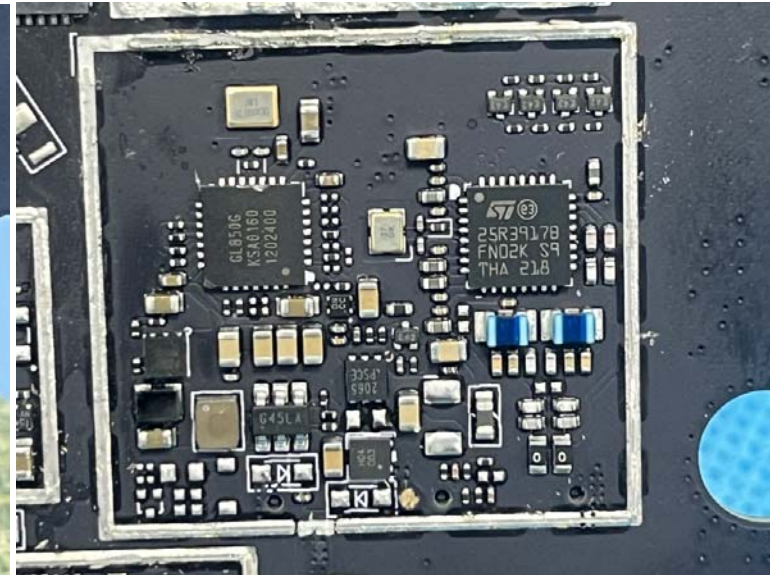

### EUT INTERNAL PHOTOGRAPHS

Model: F210 (with fingerprint module)

Model: F210 (without fingerprint module)

None

None

WWAN Chip (SL8541E)

WWAN Chip (SL8541E)

WLAN/BT/GNSS Chip

WLAN/BT/GNSS Chip

DIV Antenna

DIV Antenna

WLAN/BT/GNSS Antenna

WLAN/BT/GNSS Antenna

Main Antenna

Main Antenna

NFC Antenna