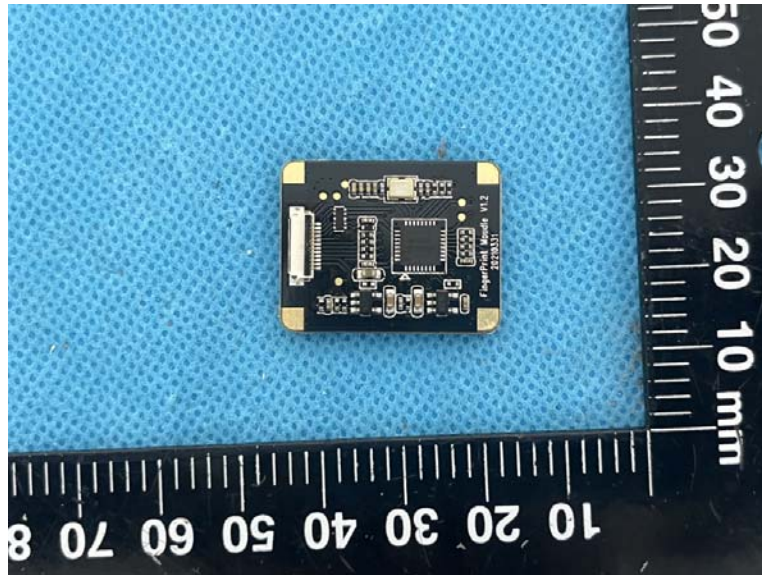

### EUT INTERNAL PHOTOGRAPHS

Model: F210 (with fingerprint module)

Model: F210 (without fingerprint module)

None

None

WWAN Chip (SL8541E)

WWAN Chip (SL8541E)

WLAN/BT/GNSS Chip

WLAN/BT/GNSS Chip

DIV Antenna

DIV Antenna

WLAN/BT/GNSS Antenna

WLAN/BT/GNSS Antenna

Main Antenna

Main Antenna

NFC Antenna

NFC Antenna

None

None

None

None

None

None