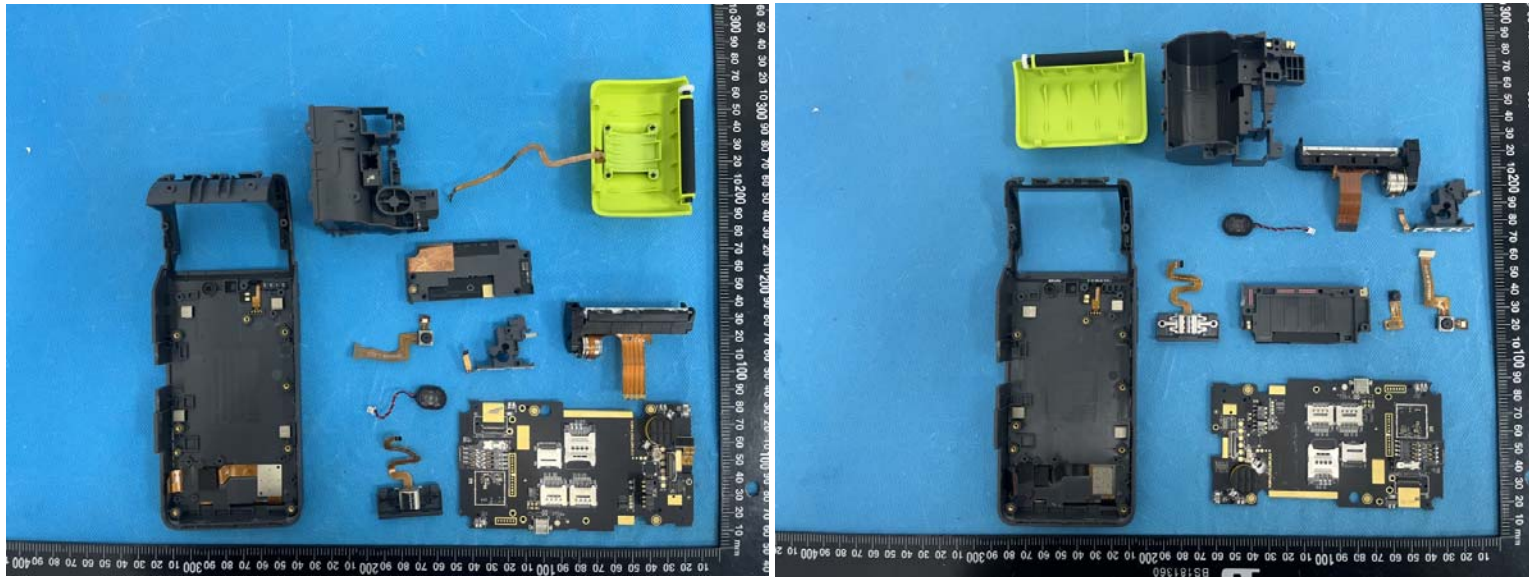

### EUT INTERNAL PHOTOGRAPHS

Model: F210 (with fingerprint module)

Model: F210 (without fingerprint module)

None

None

WWAN Chip (SL8541E)

WWAN Chip (SL8541E)

WLAN/BT/GNSS Chip

WLAN/BT/GNSS Chip

DIV Antenna

DIV Antenna

WLAN/BT/GNSS Antenna

WLAN/BT/GNSS Antenna

Main Antenna

Main Antenna

NFC Antenna