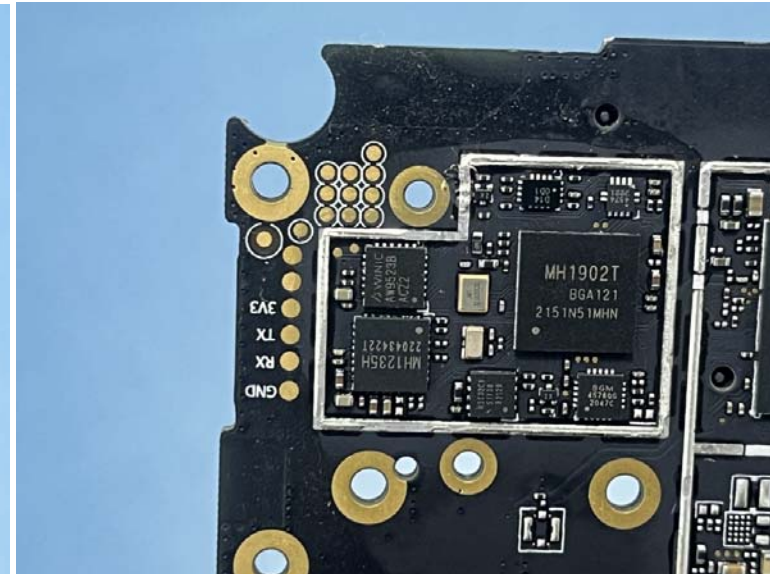

### EUT INTERNAL PHOTOGRAPHS

Model: F210 (with fingerprint module)

Model: F210 (without fingerprint module)

None

None

WWAN Chip (SL8541E)

WWAN Chip (SL8541E)

WLAN/BT/GNSS Chip

WLAN/BT/GNSS Chip

DIV Antenna

DIV Antenna

WLAN/BT/GNSS Antenna

WLAN/BT/GNSS Antenna

Main Antenna

Main Antenna

NFC Antenna