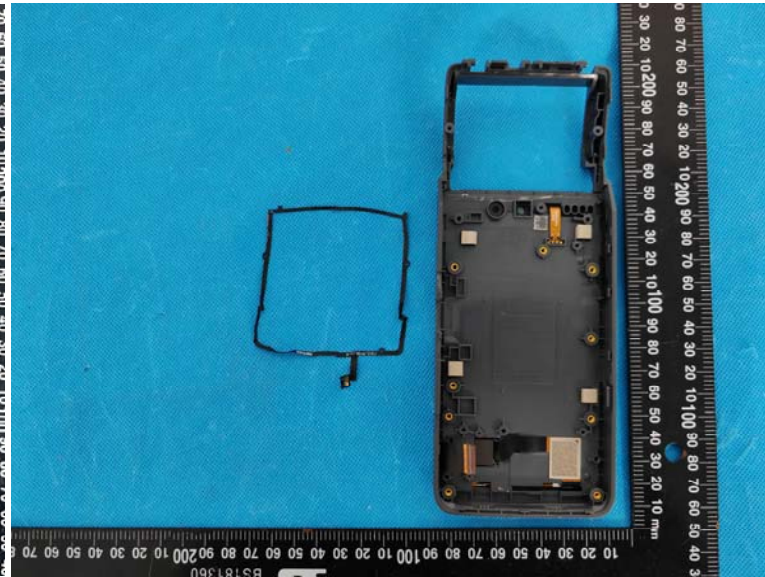

### EUT INTERNAL PHOTOGRAPHS

Model: F210 (with fingerprint module)

Model: F210 (without fingerprint module)

None

None

WWAN Chip (SL8541E)

WWAN Chip (SL8541E)

WLAN/BT/GNSS Chip

WLAN/BT/GNSS Chip

DIV Antenna

DIV Antenna

WLAN/BT/GNSS Antenna

WLAN/BT/GNSS Antenna

Main Antenna

Main Antenna

NFC Antenna