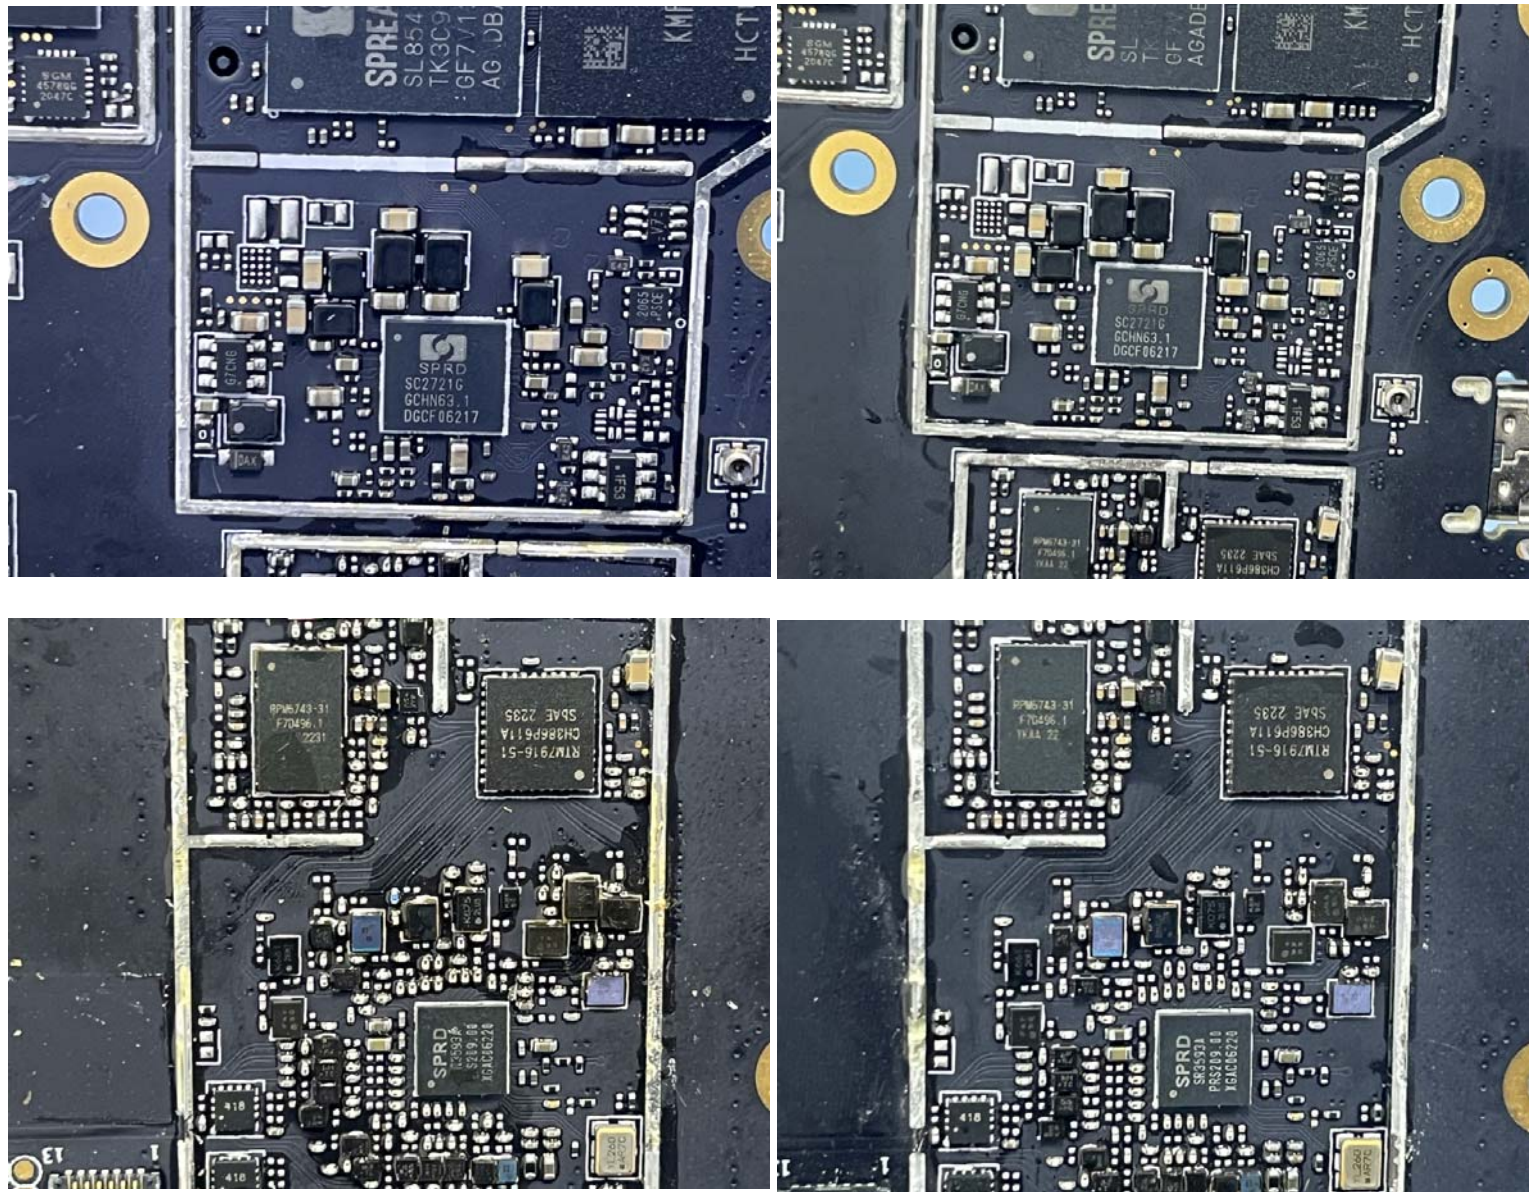

### EUT INTERNAL PHOTOGRAPHS

Model: F210 (with fingerprint module)

Model: F210 (without fingerprint module)

None

None

WWAN Chip (SL8541E)

WWAN Chip (SL8541E)

WLAN/BT/GNSS Chip

WLAN/BT/GNSS Chip

DIV Antenna

DIV Antenna

WLAN/BT/GNSS Antenna

WLAN/BT/GNSS Antenna

Main Antenna

Main Antenna

NFC Antenna