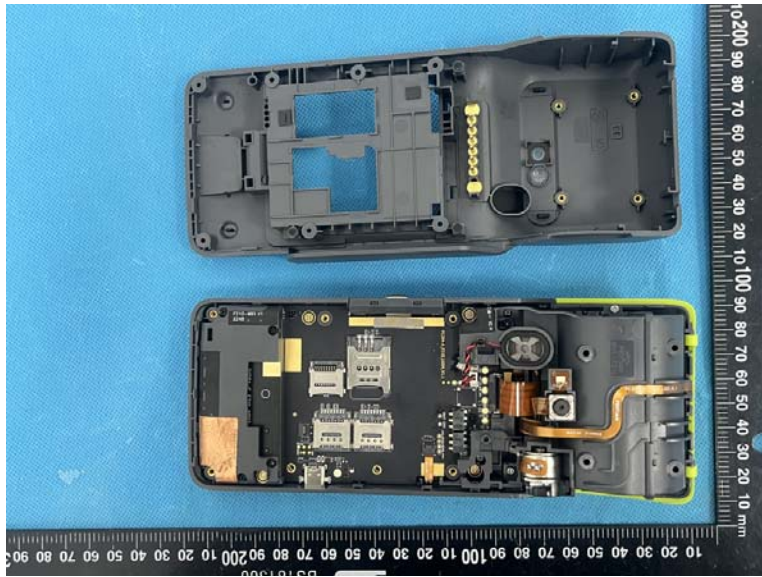

### EUT INTERNAL PHOTOGRAPHS

Model: F210 (with fingerprint module)

Model: F210 (without fingerprint module)

None

None

WWAN Chip (SL8541E)

WWAN Chip (SL8541E)

WLAN/BT/GNSS Chip

WLAN/BT/GNSS Chip

DIV Antenna

DIV Antenna

WLAN/BT/GNSS Antenna

WLAN/BT/GNSS Antenna

Main Antenna

Main Antenna

NFC Antenna