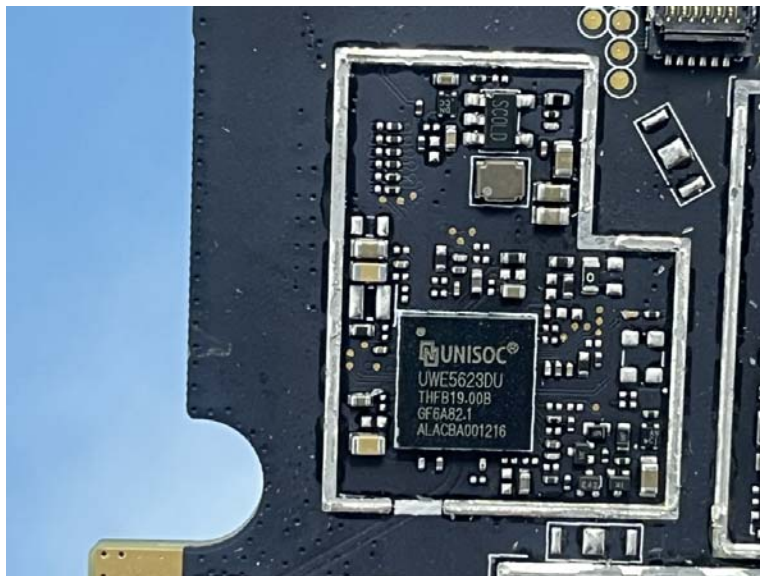

### EUT INTERNAL PHOTOGRAPHS

Model: F210 (with fingerprint module)

Model: F210 (without fingerprint module)

None

None

WWAN Chip (SL8541E)

WWAN Chip (SL8541E)

WLAN/BT/GNSS Chip

WLAN/BT/GNSS Chip

DIV Antenna

DIV Antenna

WLAN/BT/GNSS Antenna

WLAN/BT/GNSS Antenna

Main Antenna

Main Antenna

NFC Antenna