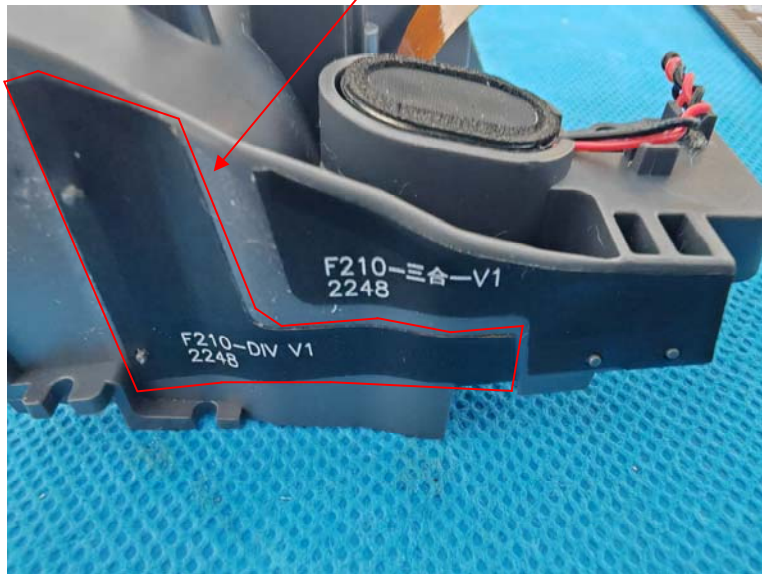

DIV Antenna