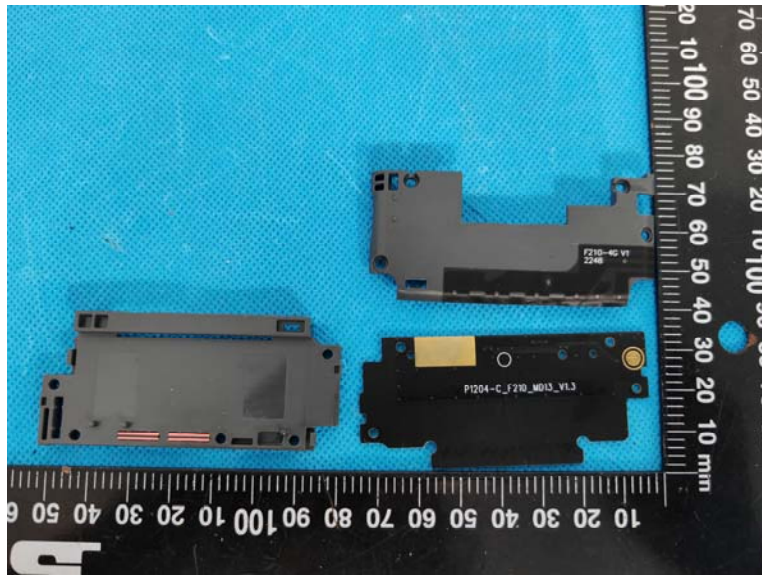

### EUT INTERNAL PHOTOGRAPHS

Model: F210 (with fingerprint module)

Model: F210 (without fingerprint module)

None

None

WWAN Chip (SL8541E)

WWAN Chip (SL8541E)

WLAN/BT/GNSS Chip

WLAN/BT/GNSS Chip

DIV Antenna

DIV Antenna

WLAN/BT/GNSS Antenna

WLAN/BT/GNSS Antenna

Main Antenna

Main Antenna

NFC Antenna