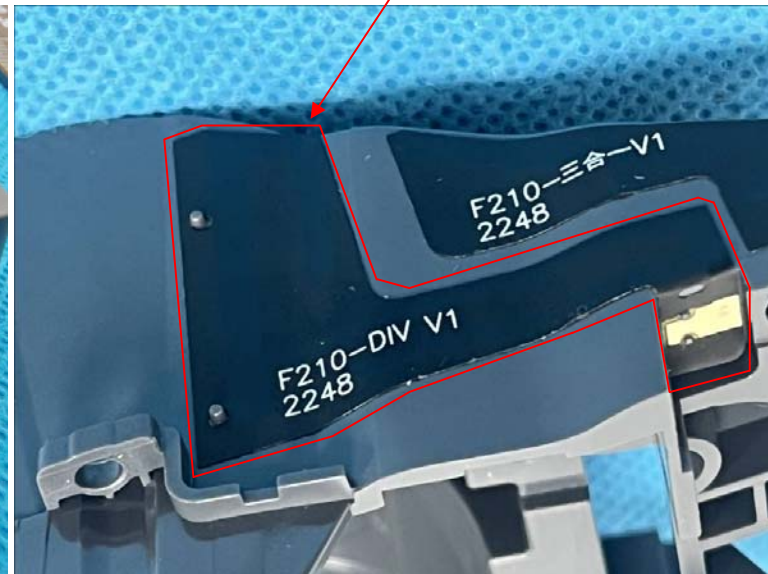

### EUT INTERNAL PHOTOGRAPHS

Model: F210 (with fingerprint module)

Model: F210 (without fingerprint module)

None

None

WWAN Chip (SL8541E)

WWAN Chip (SL8541E)

WLAN/BT/GNSS Chip

WLAN/BT/GNSS Chip

DIV Antenna

DIV Antenna

WLAN/BT/GNSS Antenna

WLAN/BT/GNSS Antenna

Main Antenna

Main Antenna

NFC Antenna