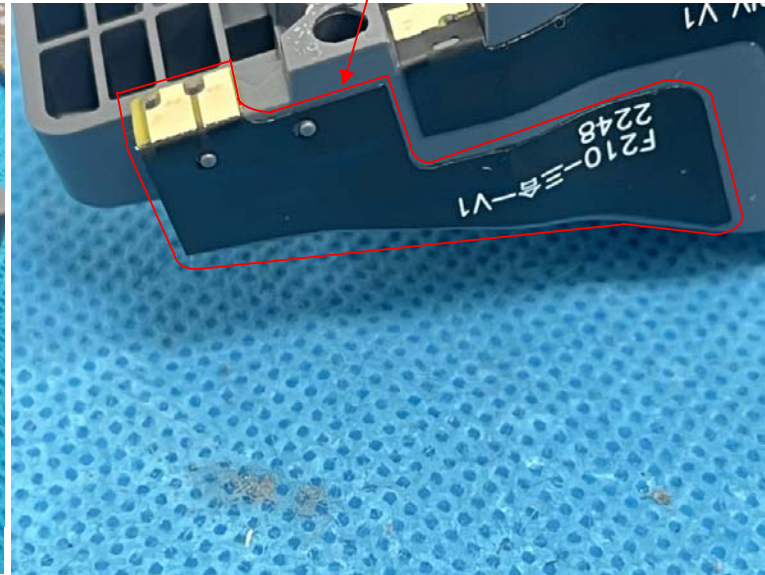

### EUT INTERNAL PHOTOGRAPHS

Model: F210 (with fingerprint module)

Model: F210 (without fingerprint module)

None

None

WWAN Chip (SL8541E)

WWAN Chip (SL8541E)

WLAN/BT/GNSS Chip

WLAN/BT/GNSS Chip

DIV Antenna

DIV Antenna

WLAN/BT/GNSS Antenna

WLAN/BT/GNSS Antenna

Main Antenna

Main Antenna

NFC Antenna