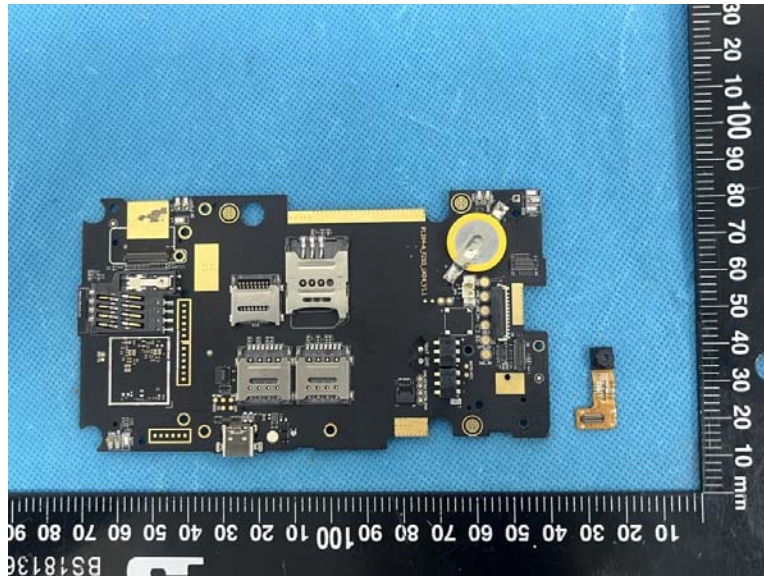

### EUT INTERNAL PHOTOGRAPHS

Model: F210 (with fingerprint module)

Model: F210 (without fingerprint module)

None

None

WWAN Chip (SL8541E)

WWAN Chip (SL8541E)

WLAN/BT/GNSS Chip

WLAN/BT/GNSS Chip

DIV Antenna

DIV Antenna

WLAN/BT/GNSS Antenna

WLAN/BT/GNSS Antenna

Main Antenna

Main Antenna

NFC Antenna