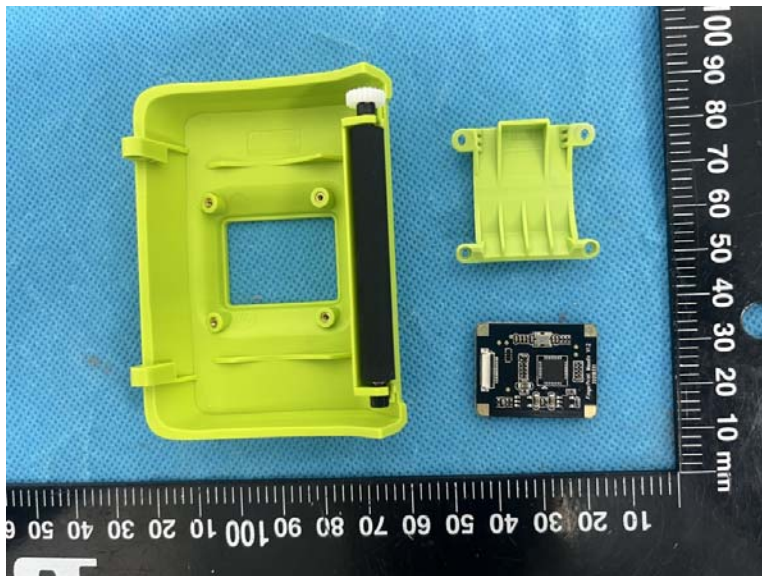

### EUT INTERNAL PHOTOGRAPHS

Model: F210 (with fingerprint module)

Model: F210 (without fingerprint module)

None

None

WWAN Chip (SL8541E)

WWAN Chip (SL8541E)

WLAN/BT/GNSS Chip

WLAN/BT/GNSS Chip

DIV Antenna

DIV Antenna

WLAN/BT/GNSS Antenna

WLAN/BT/GNSS Antenna

Main Antenna

Main Antenna

NFC Antenna

NFC Antenna

None

None

None

None

None

None