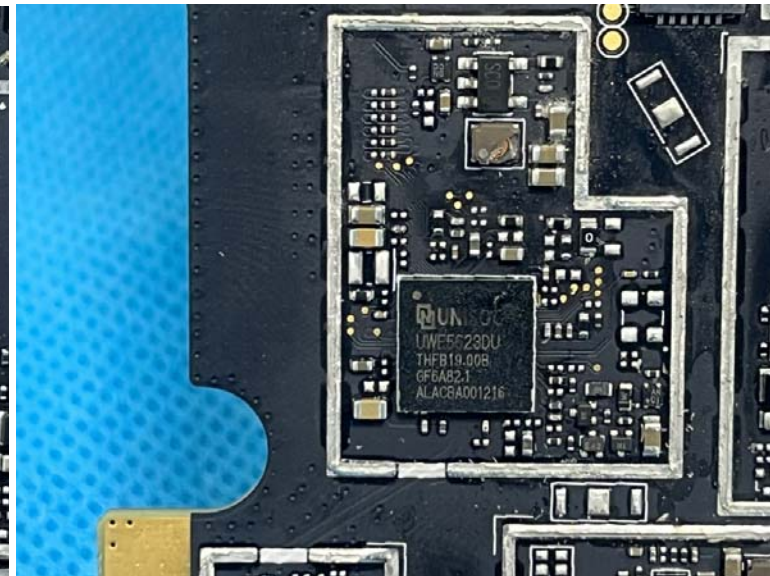

### EUT INTERNAL PHOTOGRAPHS

Model: F210 (with fingerprint module)

Model: F210 (without fingerprint module)

None

None

WWAN Chip (SL8541E)

WWAN Chip (SL8541E)

WLAN/BT/GNSS Chip

WLAN/BT/GNSS Chip

DIV Antenna

DIV Antenna

WLAN/BT/GNSS Antenna

WLAN/BT/GNSS Antenna

Main Antenna

Main Antenna

NFC Antenna