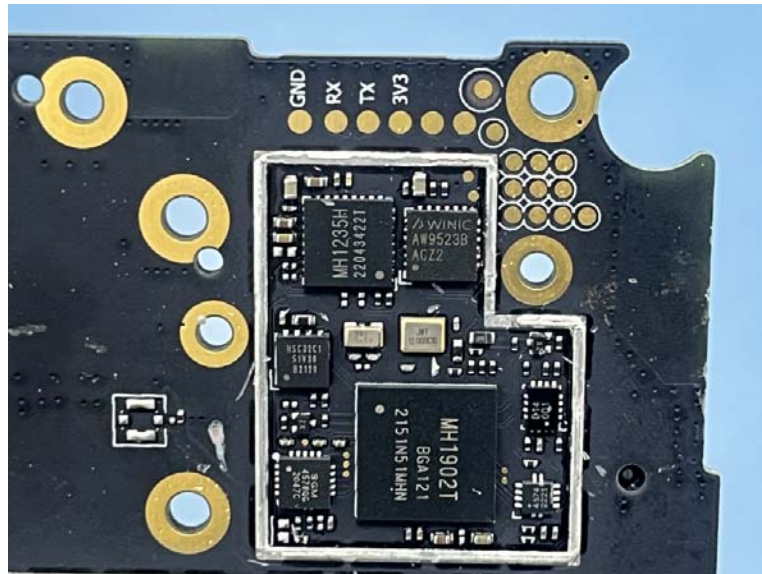

### EUT INTERNAL PHOTOGRAPHS

Model: F210 (with fingerprint module)

Model: F210 (without fingerprint module)

None

None

WWAN Chip (SL8541E)

WWAN Chip (SL8541E)

WLAN/BT/GNSS Chip

WLAN/BT/GNSS Chip

DIV Antenna

DIV Antenna

WLAN/BT/GNSS Antenna

WLAN/BT/GNSS Antenna

Main Antenna

Main Antenna

NFC Antenna