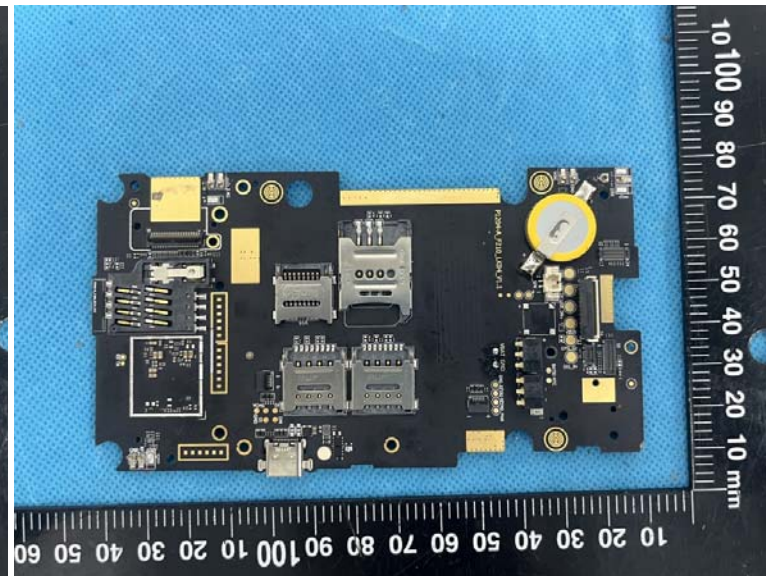

### EUT INTERNAL PHOTOGRAPHS

Model: F210 (with fingerprint module)

Model: F210 (without fingerprint module)

None

None

WWAN Chip (SL8541E)

WWAN Chip (SL8541E)

WLAN/BT/GNSS Chip

WLAN/BT/GNSS Chip

DIV Antenna

DIV Antenna

WLAN/BT/GNSS Antenna

WLAN/BT/GNSS Antenna

Main Antenna

Main Antenna

NFC Antenna