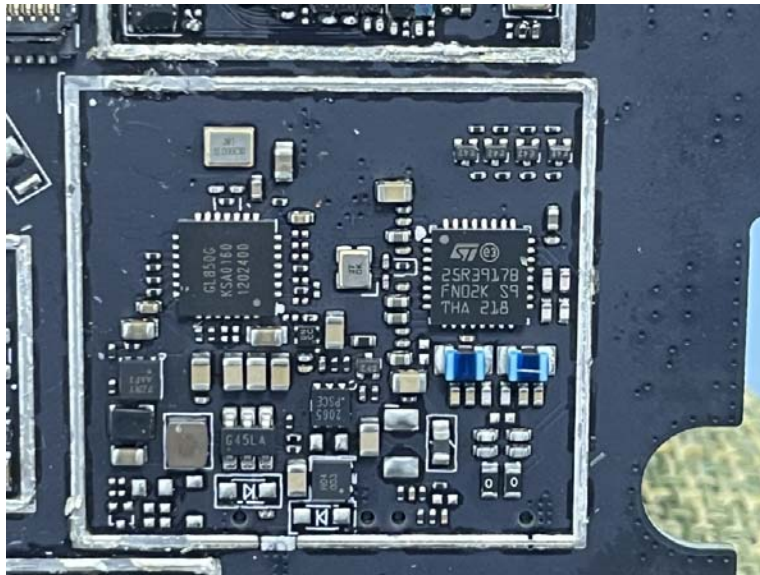

### EUT INTERNAL PHOTOGRAPHS

Model: F210 (with fingerprint module)

Model: F210 (without fingerprint module)

None

None

WWAN Chip (SL8541E)

WWAN Chip (SL8541E)

WLAN/BT/GNSS Chip

WLAN/BT/GNSS Chip

DIV Antenna

DIV Antenna

WLAN/BT/GNSS Antenna

WLAN/BT/GNSS Antenna

Main Antenna

Main Antenna

NFC Antenna