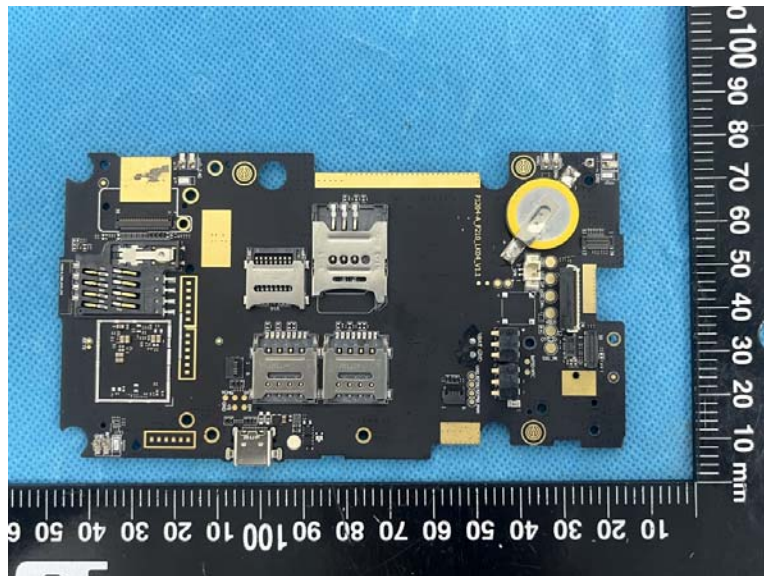

### EUT INTERNAL PHOTOGRAPHS

Model: F210 (with fingerprint module)

Model: F210 (without fingerprint module)

None

None

WWAN Chip (SL8541E)

WWAN Chip (SL8541E)

WLAN/BT/GNSS Chip

WLAN/BT/GNSS Chip

DIV Antenna

DIV Antenna

WLAN/BT/GNSS Antenna

WLAN/BT/GNSS Antenna

Main Antenna

Main Antenna

NFC Antenna