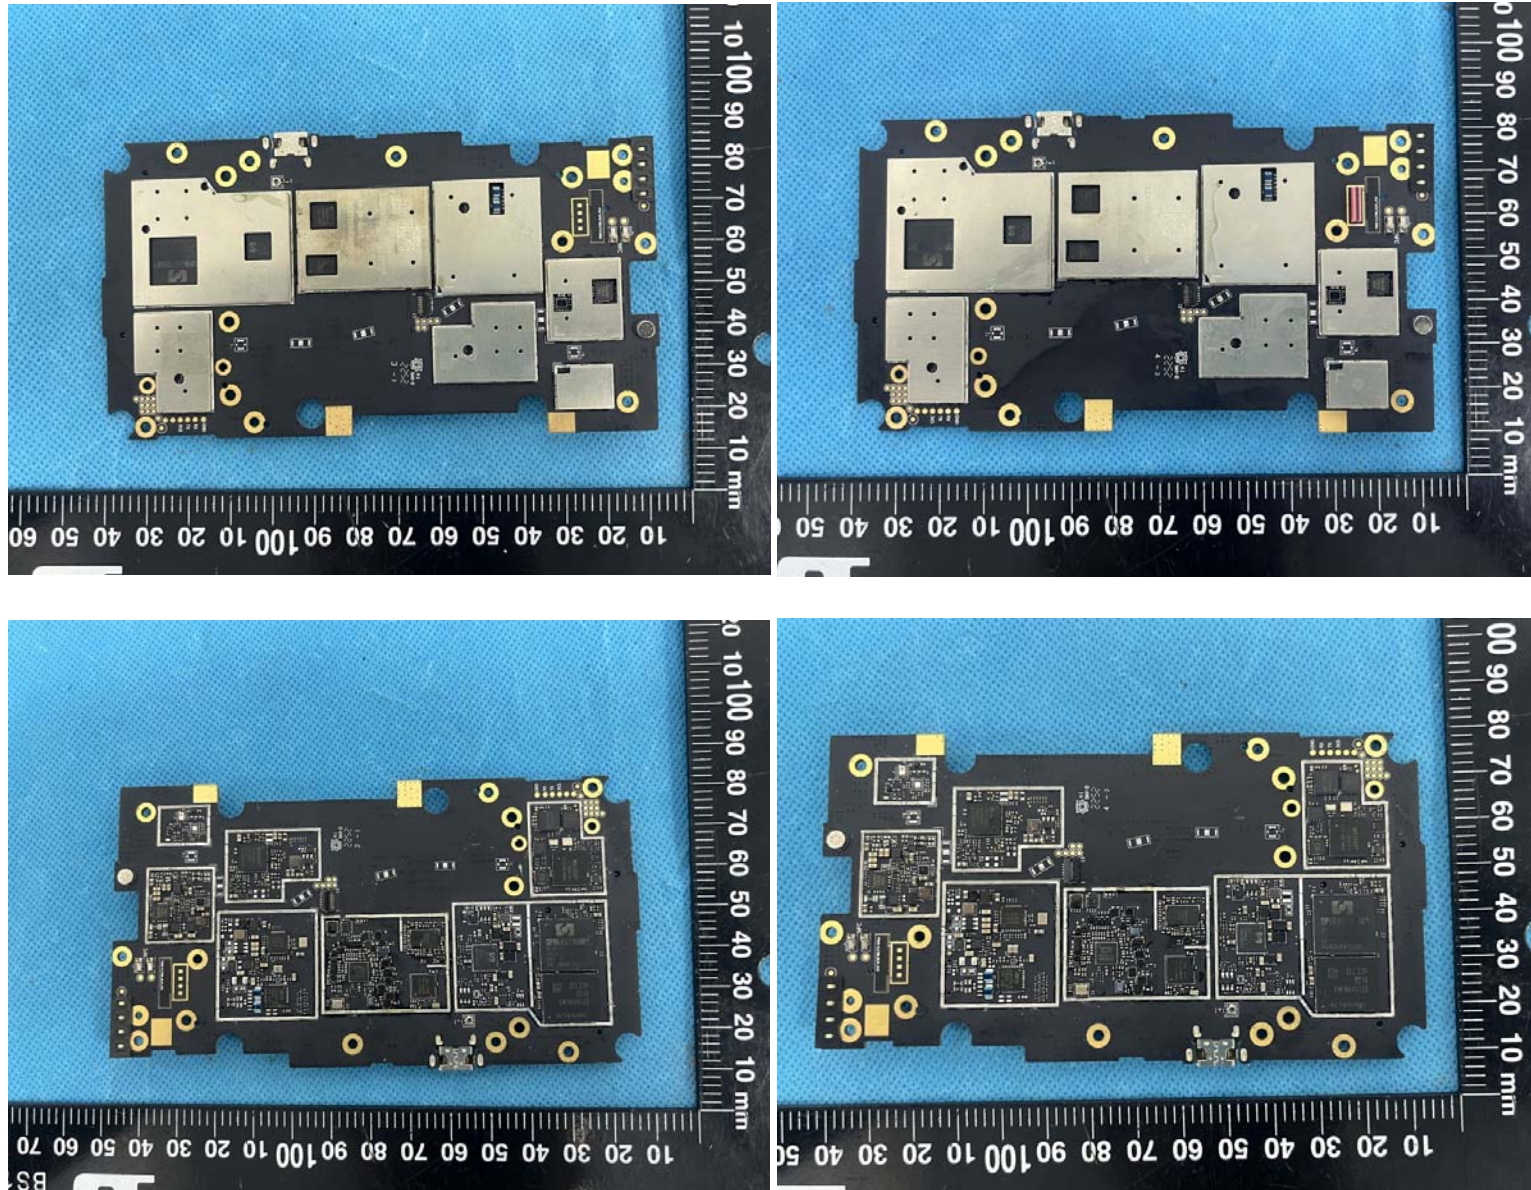

### EUT INTERNAL PHOTOGRAPHS

Model: F210 (with fingerprint module)

Model: F210 (without fingerprint module)

None

None

WWAN Chip (SL8541E)

WWAN Chip (SL8541E)

WLAN/BT/GNSS Chip

WLAN/BT/GNSS Chip

DIV Antenna

DIV Antenna

WLAN/BT/GNSS Antenna

WLAN/BT/GNSS Antenna

Main Antenna

Main Antenna

NFC Antenna