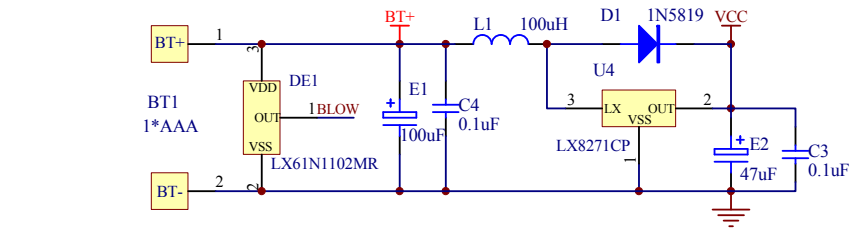

2.4G-RF

1) C19和R7短接则进入EMI模式，断开为正常模式

R7	1
R6	2
R5	3
R4	4
R3	5
R2	6
R1	7
R0	8
C19	9
C18	10
C17	11
C16	12
C15	13
C14	14
C13	15
C12	16
C11	17
C10	18
C9	19
C8	20
C7	21
C6	22
C5	23
C4	24
C3	25
C2	26
C1	27
CON1&CON2	28

对码键为：R1+C9 或 R6+C9

COMPANY: **ELVISION**

TITLE: **keyboard WK718**

DATE:2009/11/07

NO:

REV: ver3.0