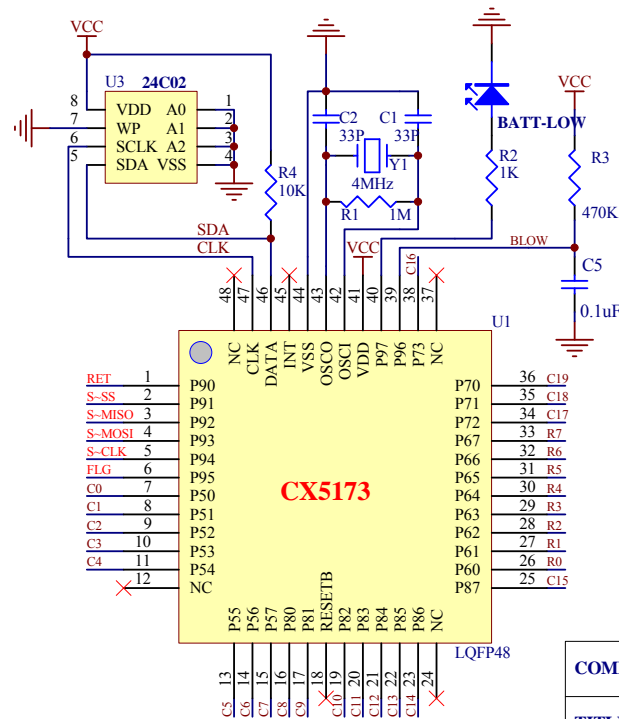

2.4G-RF

1) C19和R7短接则进入EMI模式，断开为正常模式

R7	1
R6	2
R5	3
R4	4
R3	5
R2	6
R1	7
R0	8
C19	9
C18	10
C17	11
C16	12
C15	13
C14	14
C13	15
C12	16
C11	17
C10	18
C9	19
C8	20
C7	21
C6	22
C5	23
C4	24
C3	25
C2	26
C1	27
CON1&CON2	28

对码键为：R1+C9 或 R6+C9

COMPANY: **ELVISION**

TITLE: **keyboard WK718**

DATE:2009/11/07

NO:

REV: ver3.0