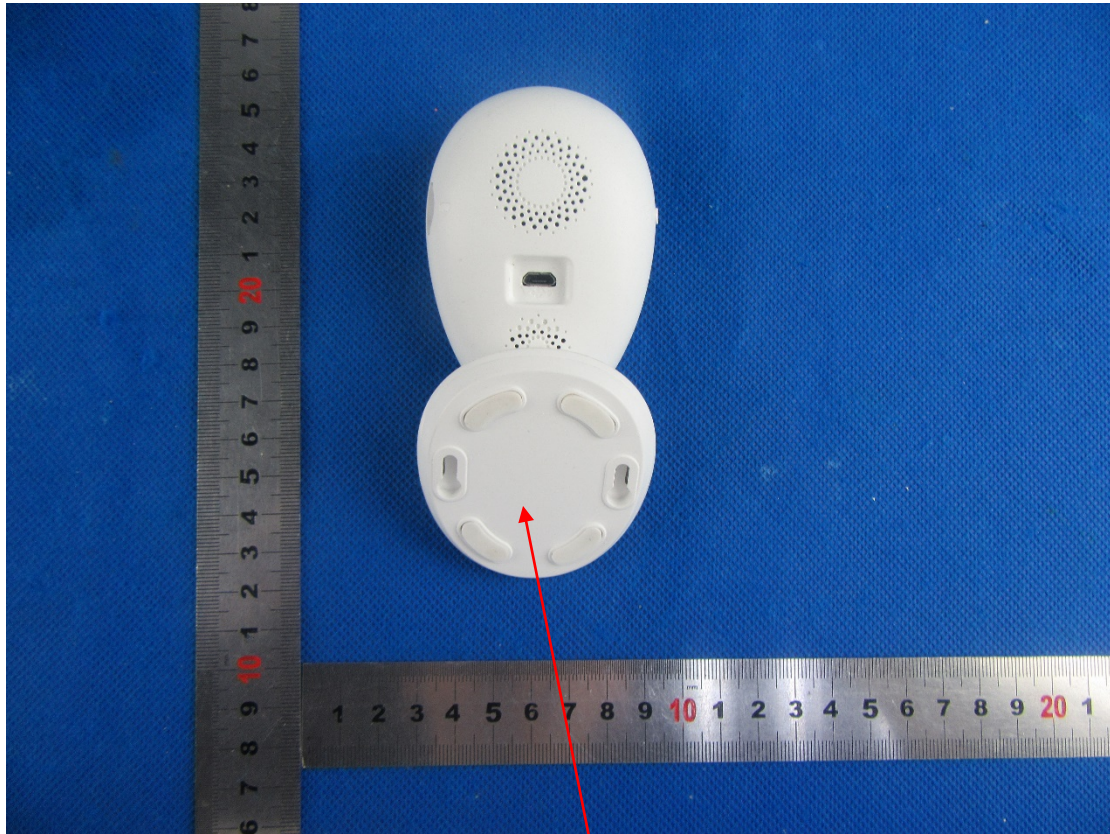

Size: 40mm\*20mm

Product Name: IP Camera  
Model: K5(708JBU)  
FCC ID: ZCB-K5