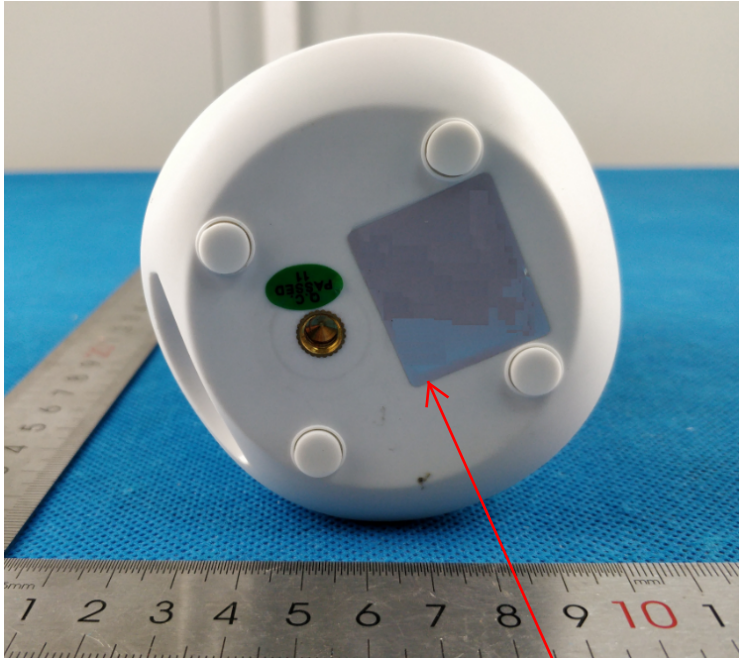

Size: 55mm\*35mm

IP Camera

Model: 637JBU

FCC ID: ZCB-637JBU

Shenzhen Smart-eye Digital Electronics Co., Ltd

#6 Northern Zone, Shangxue S&T City, Bantian, Longgang District, Shenzhen, China

Made in China

Importer: xxxx