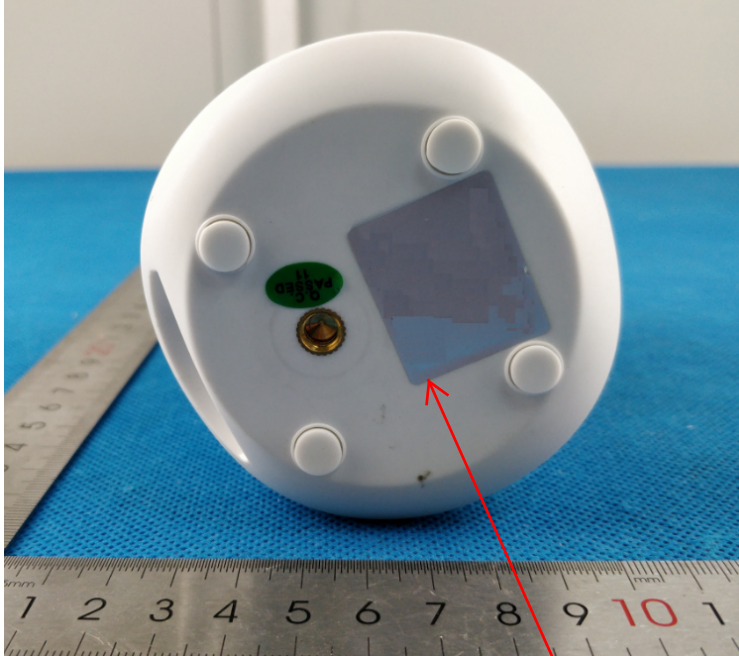

Size: 55mm*35mm

IP Camera

Model: 637JBU(Q6)

FCC ID: ZCB-637JBU

Shenzhen Smart-eye Digital Electronics Co., Ltd

#6 Northern Zone, Shangxue S&T City, Bantian, Longgang District, Shenzhen, China

Made in China

Importer: xxxx