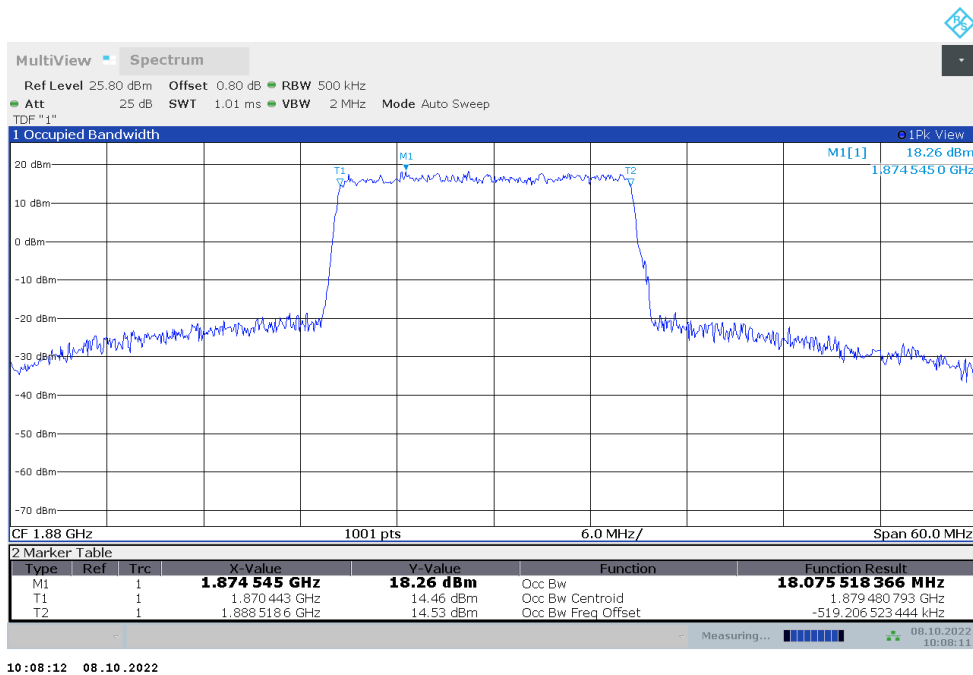

**n2,15MHz(99%)**

Frequency (MHz)	Occupied Bandwidth (99%) (MHz)	
	DFT-s-pi/2 BPSK	DFT-s-QPSK
1880	13.508	13.463

**n2,15MHz Bandwidth,DFT-s-pi/2 BPSK (99% BW)**

**n2,15MHz Bandwidth,DFT-s-QPSK (99% BW)**

**n2,20MHz(99%)**

Frequency (MHz)	Occupied Bandwidth (99%) (MHz)	
	DFT-s-pi/2 BPSK	DFT-s-QPSK
1880	18.040	18.076

**n2,20MHz Bandwidth,DFT-s-pi/2 BPSK (99% BW)**

**n2,20MHz Bandwidth,DFT-s-QPSK (99% BW)**