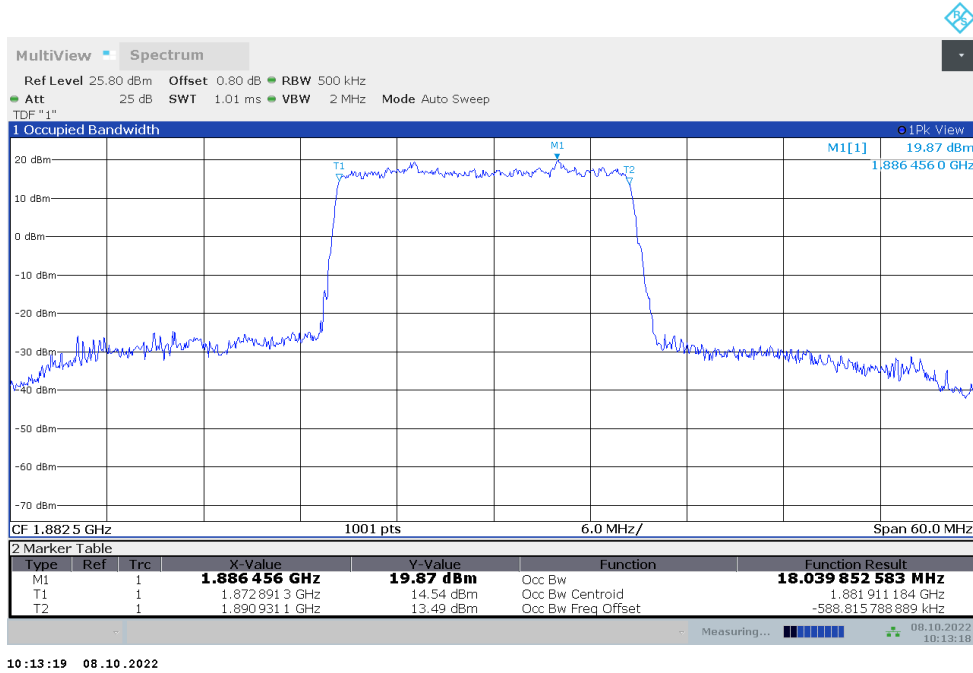

n25,20MHz(99%)

Frequency (MHz)	Occupied Bandwidth (99%) (MHz)	
	DFT-s-pi/2 BPSK	DFT-s-QPSK
1882.5	18.040	18.069

n25,20MHz Bandwidth,DFT-s-pi/2 BPSK (99% BW)