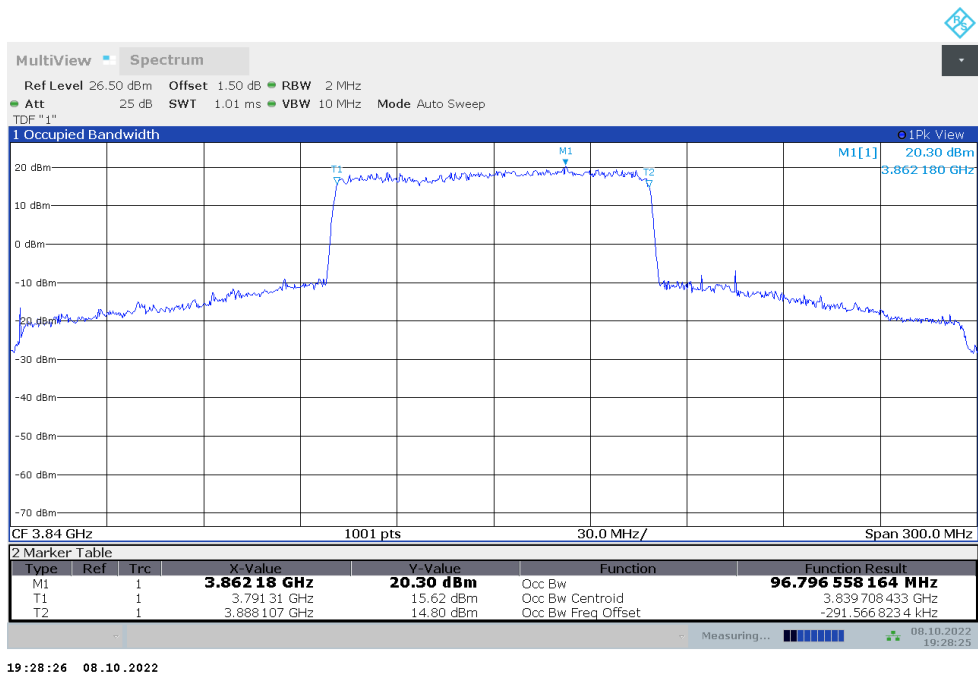

n77H,100MHz Bandwidth,DFT-s-QPSK (99% BW)