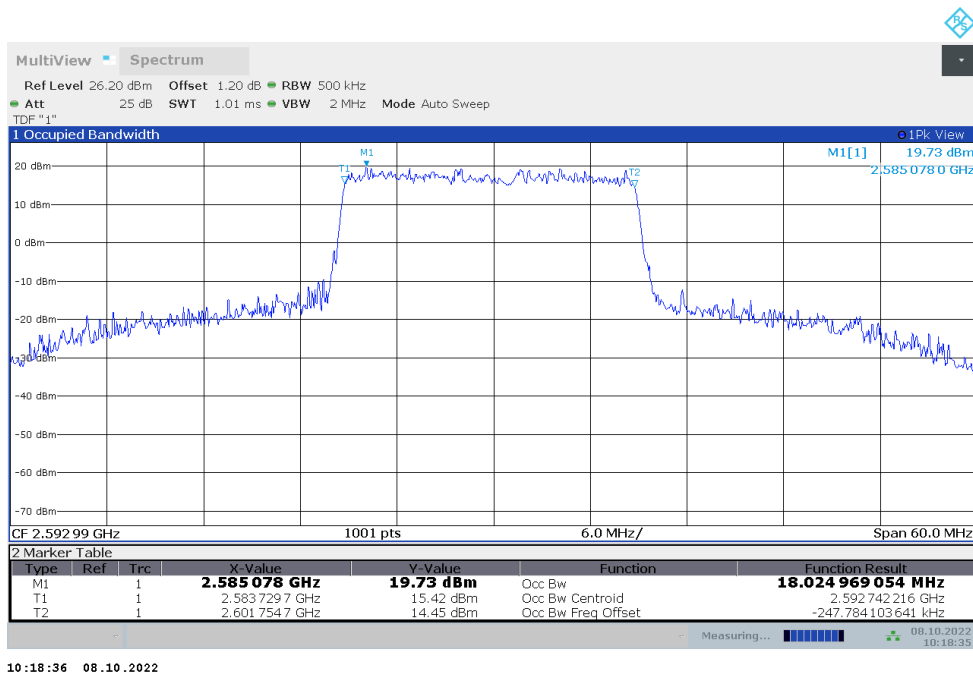

n41,20MHz Bandwidth,DFT-s-QPSK (99% BW)