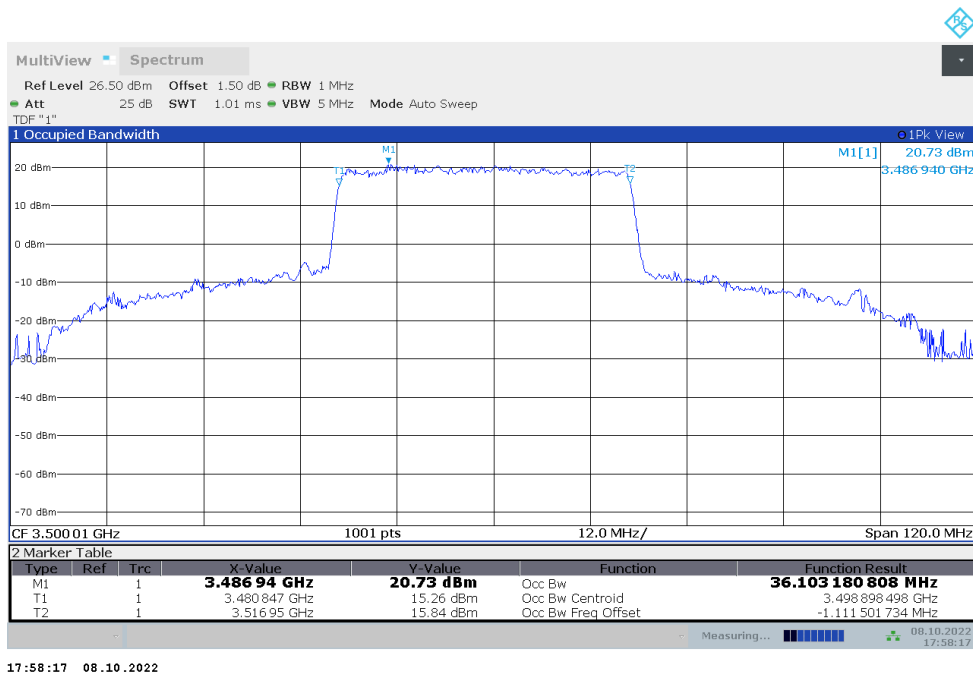

n77L,40MHz Bandwidth,DFT-s-QPSK (99% BW)