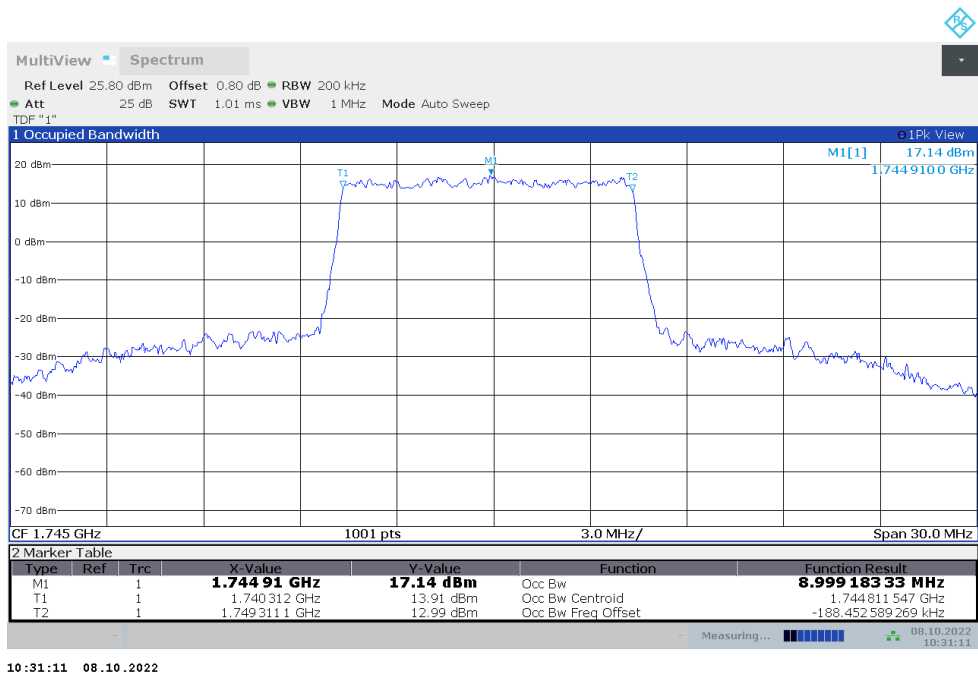

n66,10MHz Bandwidth,DFT-s-QPSK (99% BW)