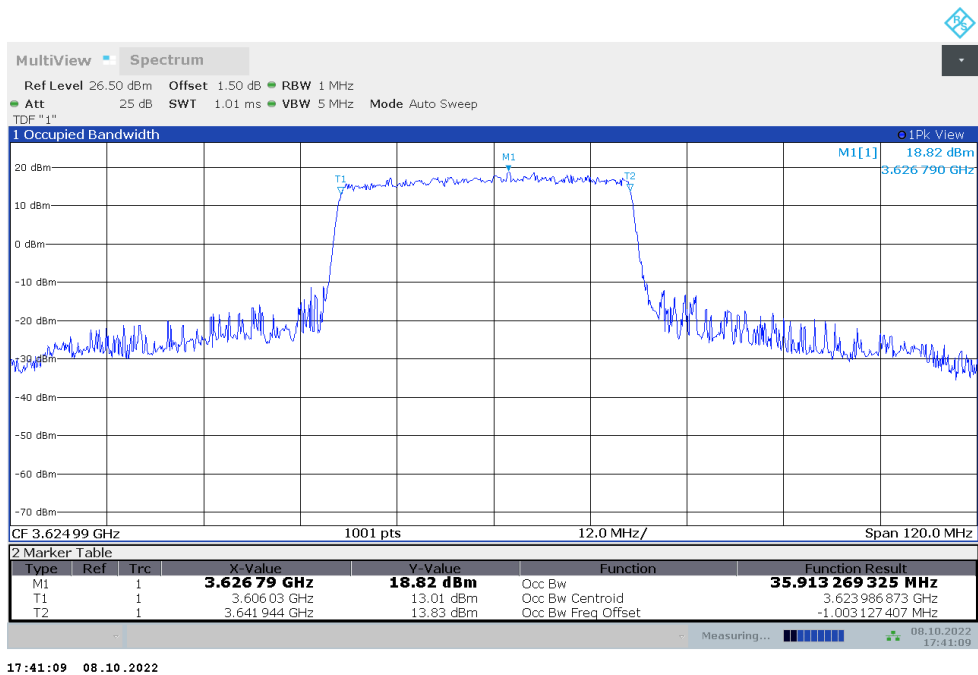

n48,40MHz Bandwidth,DFT-s-QPSK (99% BW)