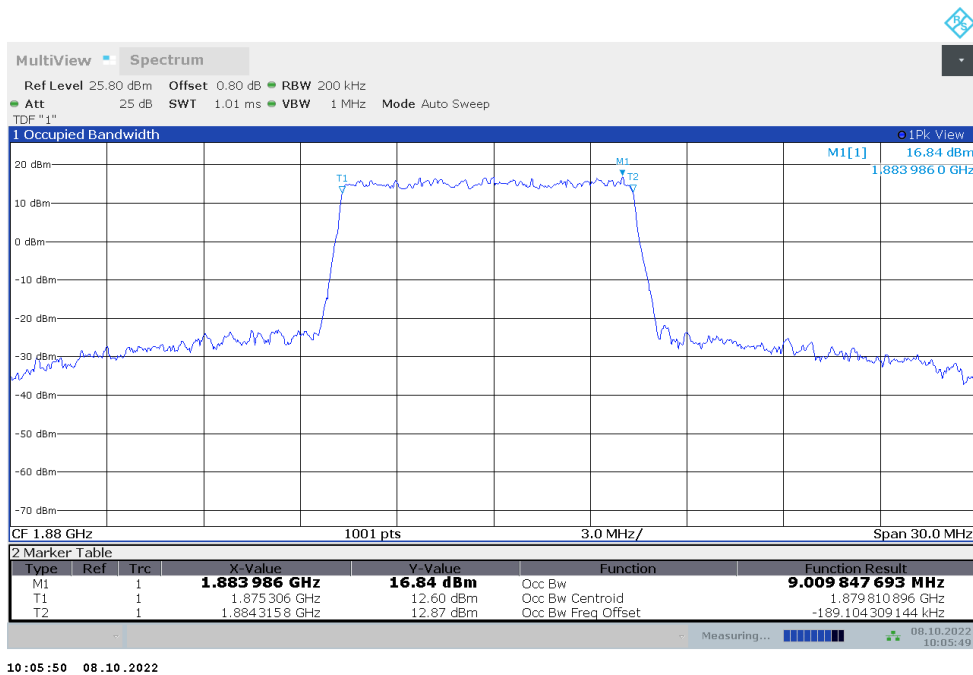

n2

n2,5MHz(99%)

Frequency (MHz)	Occupied Bandwidth (99%) (MHz)	
	DFT-s-pi/2 BPSK	DFT-s-QPSK
1880	4.499	4.484

n2,5MHz Bandwidth,DFT-s-pi/2 BPSK (99% BW)

10:04:05 08.10.2022

n2,5MHz Bandwidth,DFT-s-QPSK (99% BW)

10:04:21 08.10.2022

**n2,10MHz(99%)**

Frequency (MHz)	Occupied Bandwidth (99%) (MHz)	
	DFT-s-pi/2 BPSK	DFT-s-QPSK
1880	8.974	9.010

**n2,10MHz Bandwidth,DFT-s-pi/2 BPSK (99% BW)**

**n2,10MHz Bandwidth,DFT-s-QPSK (99% BW)**