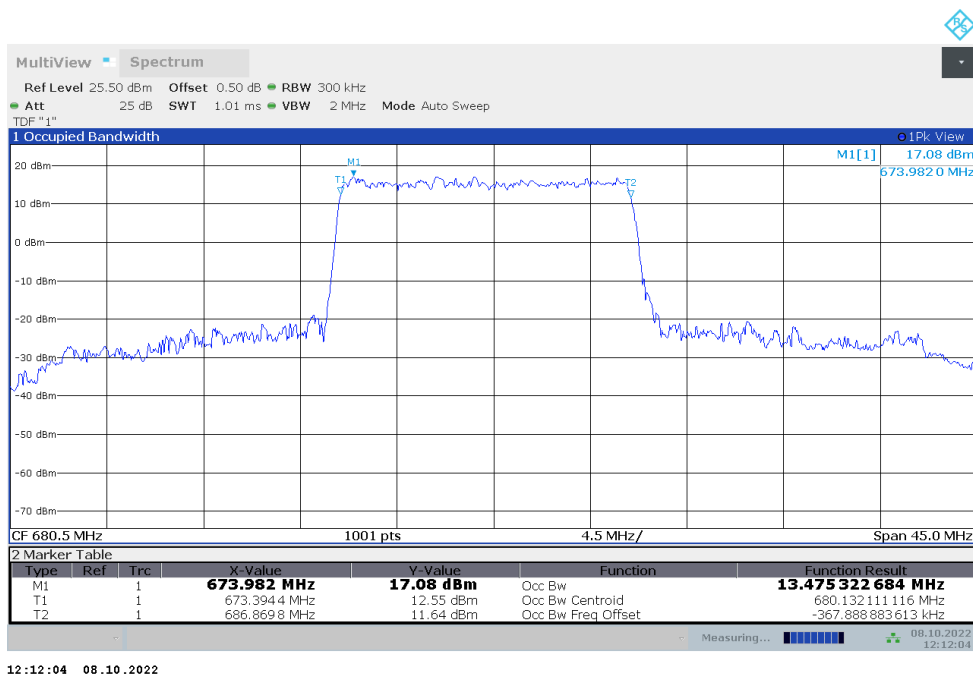

n71,15MHz Bandwidth,DFT-s-QPSK (99% BW)