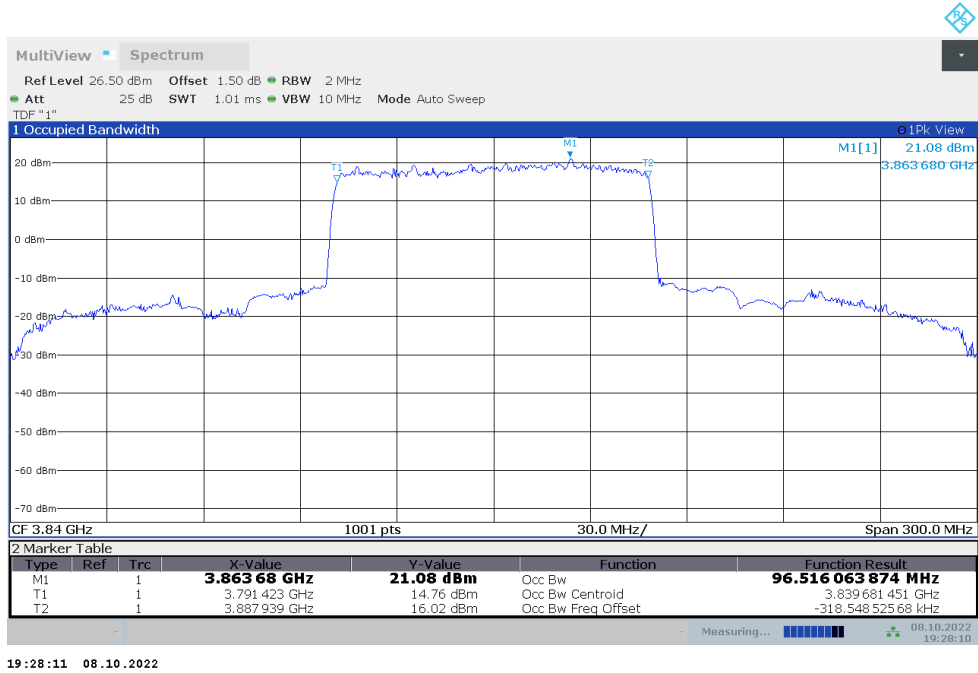

n77H,100MHz(99%)

Frequency (MHz)	Occupied Bandwidth (99%) (MHz)	
	DFT-s-pi/2 BPSK	DFT-s-QPSK
3840	96.516	96.797

n77H,100MHz Bandwidth,DFT-s-pi/2 BPSK (99% BW)