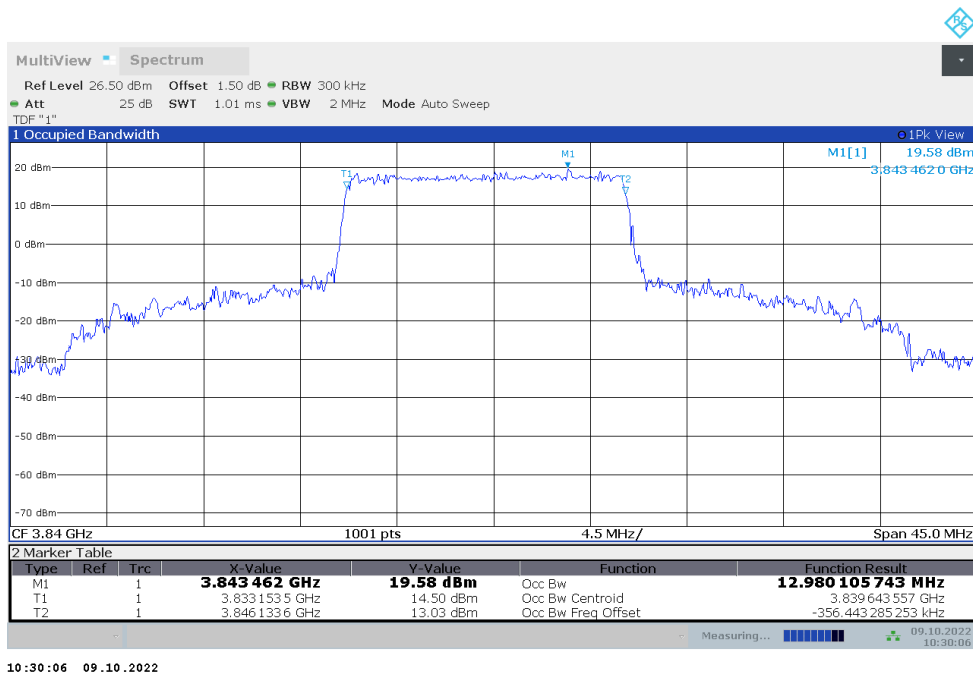

n77H,15MHz Bandwidth,DFT-s-QPSK (99% BW)