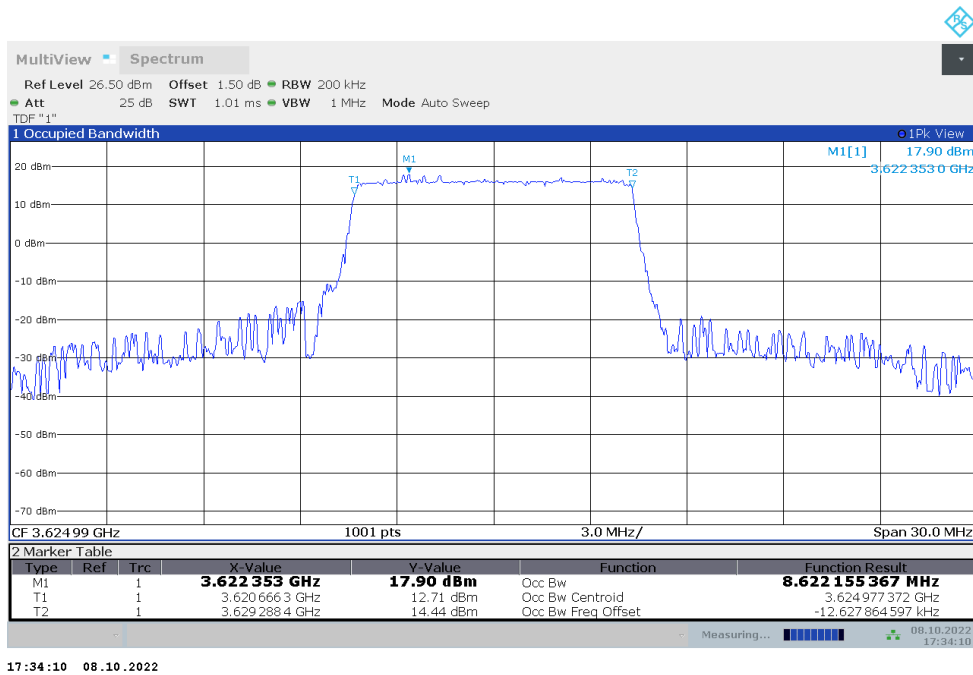

n48

n48,10MHz(99%)

Frequency (MHz)	Occupied Bandwidth (99%) (MHz)	
	DFT-s-pi/2 BPSK	DFT-s-QPSK
3624.99	8.622	8.662

n48,10MHz Bandwidth,DFT-s-pi/2 BPSK (99% BW)