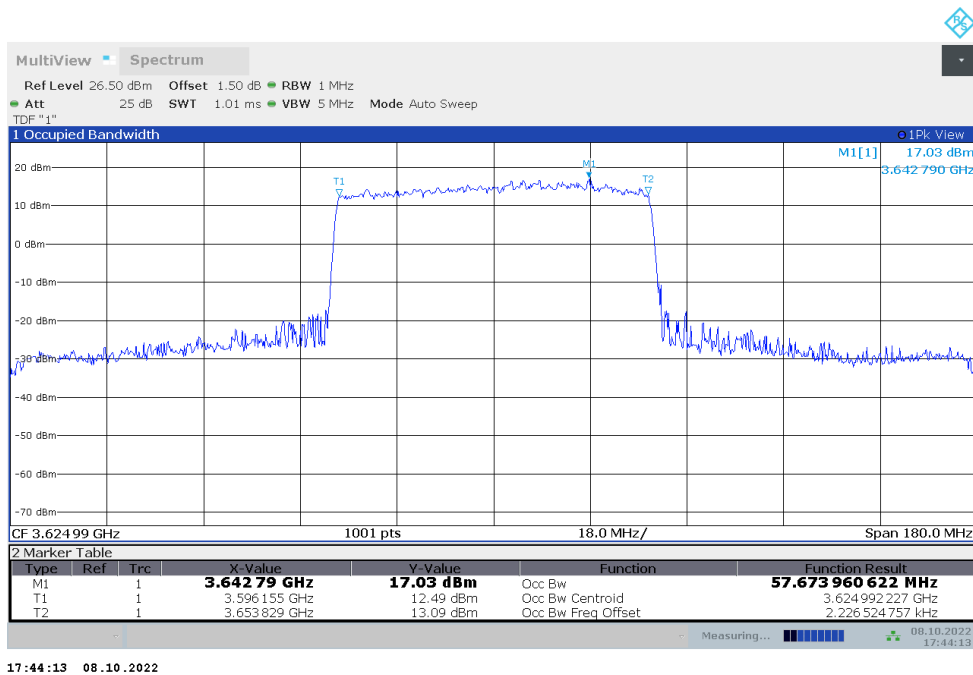

n48,60MHz Bandwidth,DFT-s-QPSK (99% BW)