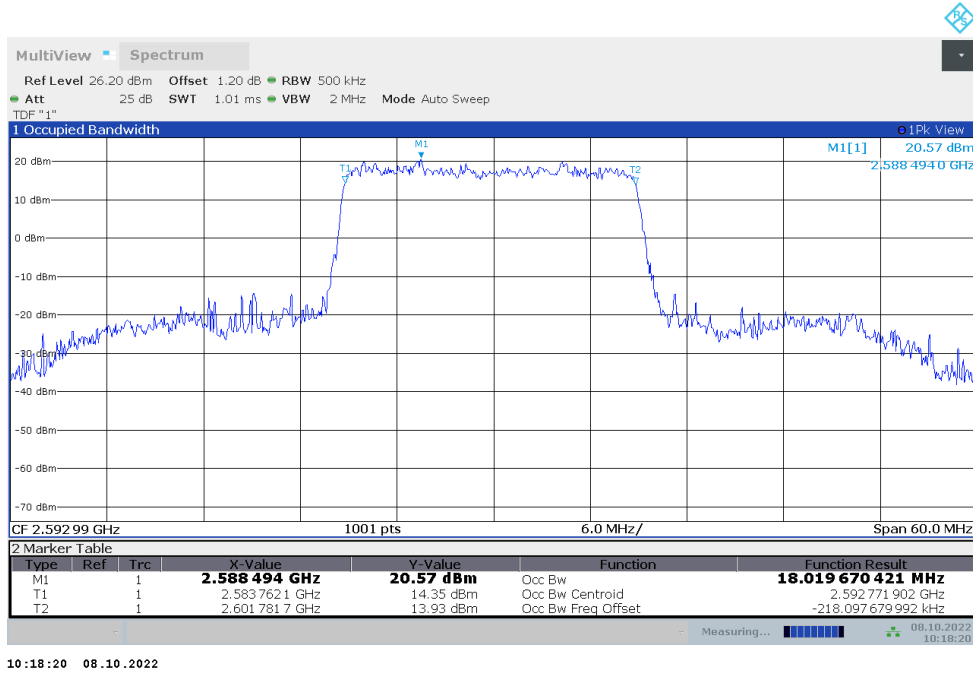

n41,20MHz(99%)

Frequency (MHz)	Occupied Bandwidth (99%) (MHz)	
	DFT-s-pi/2 BPSK	DFT-s-QPSK
2592.99	18.020	18.025

n41,20MHz Bandwidth,DFT-s-pi/2 BPSK (99% BW)