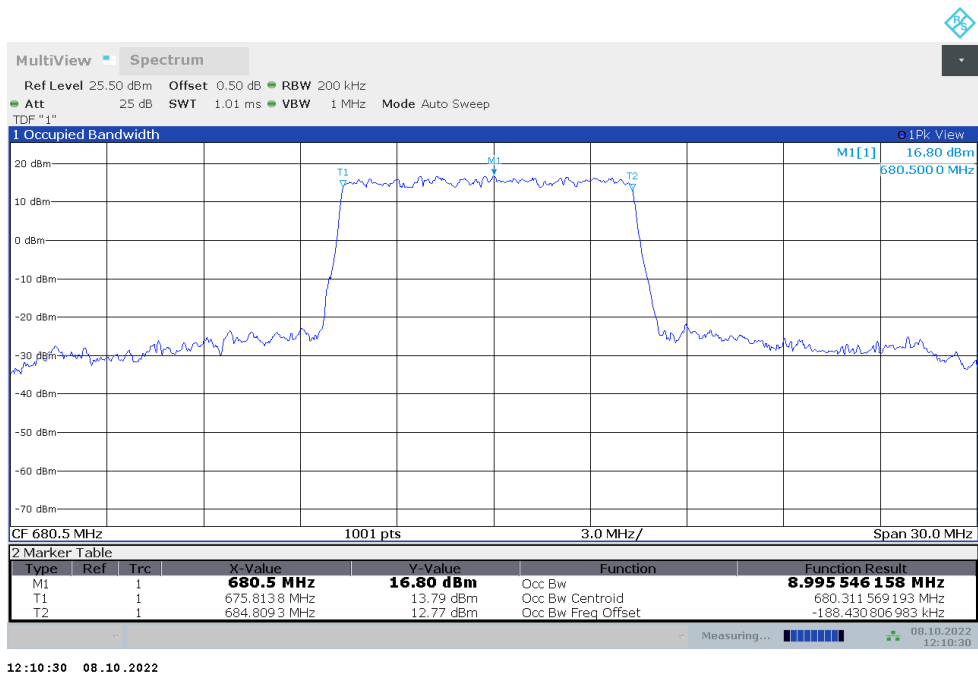

n71,10MHz Bandwidth,DFT-s-QPSK (99% BW)