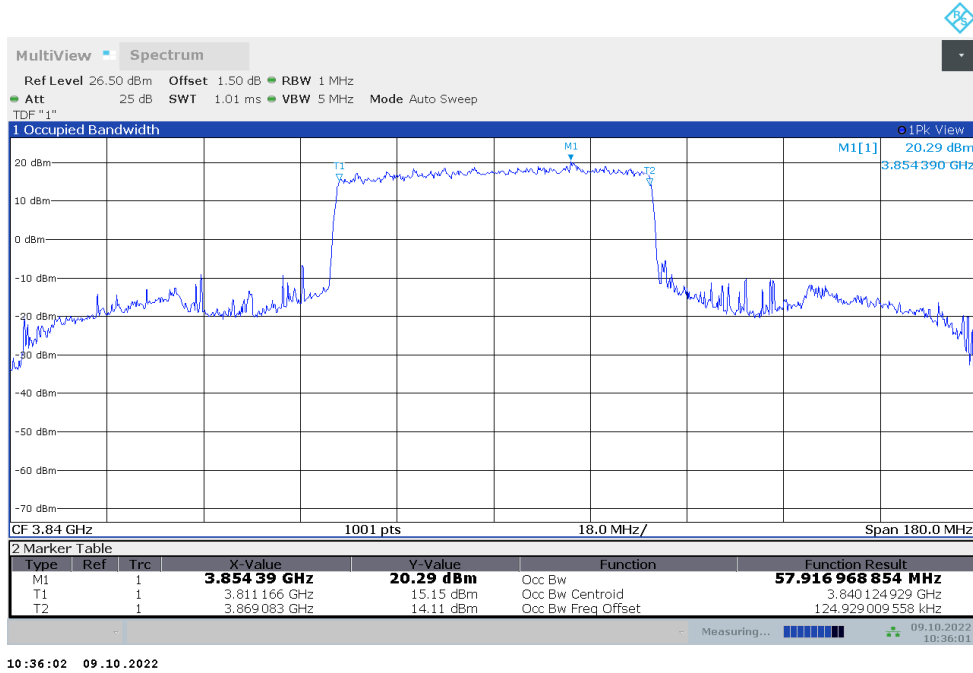

n77H,60MHz(99%)

Frequency (MHz)	Occupied Bandwidth (99%) (MHz)	
	DFT-s-pi/2 BPSK	DFT-s-QPSK
3840	57.917	57.946

n77H,60MHz Bandwidth,DFT-s-pi/2 BPSK (99% BW)