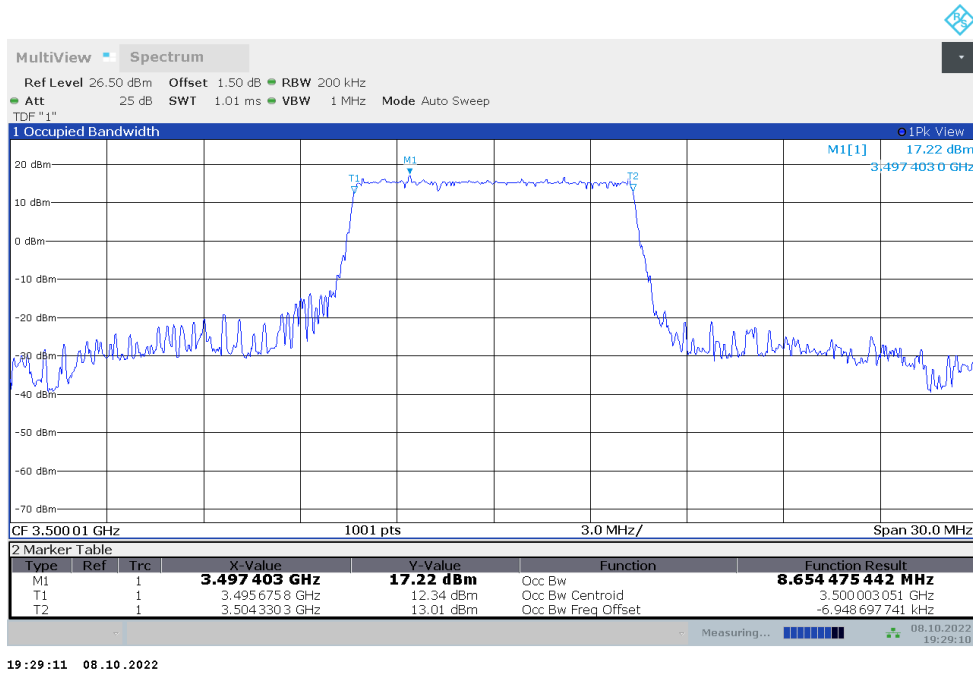

n78L

n78L,10MHz(99%)

Frequency (MHz)	Occupied Bandwidth (99%) (MHz)	
	DFT-s-pi/2 BPSK	DFT-s-QPSK
3500.01	8.654	8.637

n78L,10MHz Bandwidth,DFT-s-pi/2 BPSK (99% BW)