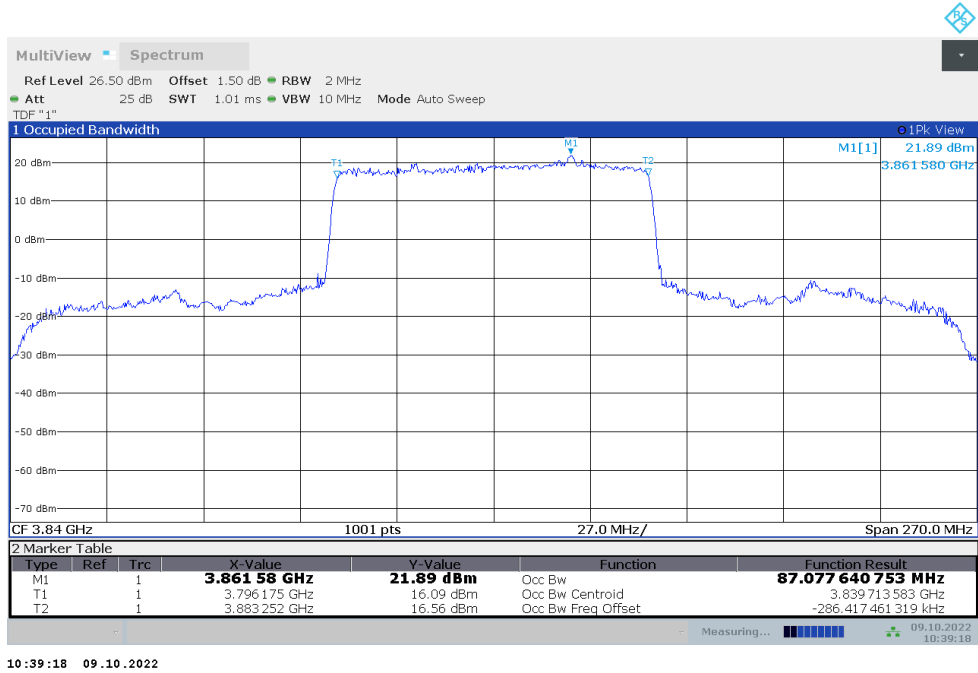

n77H,90MHz(99%)

Frequency (MHz)	Occupied Bandwidth (99%) (MHz)	
	DFT-s-pi/2 BPSK	DFT-s-QPSK
3840	87.078	87.349

n77H,90MHz Bandwidth,DFT-s-pi/2 BPSK (99% BW)