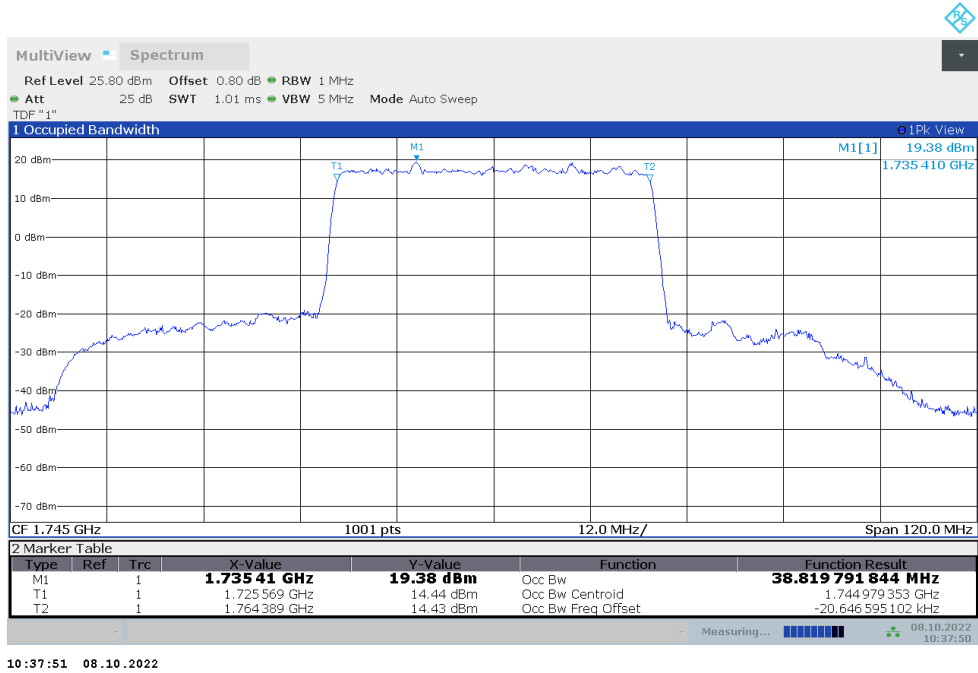

n66,40MHz(99%)

Frequency (MHz)	Occupied Bandwidth (99%) (MHz)	
	DFT-s-pi/2 BPSK	DFT-s-QPSK
1745	38.820	38.833

n66,40MHz Bandwidth,DFT-s-pi/2 BPSK (99% BW)