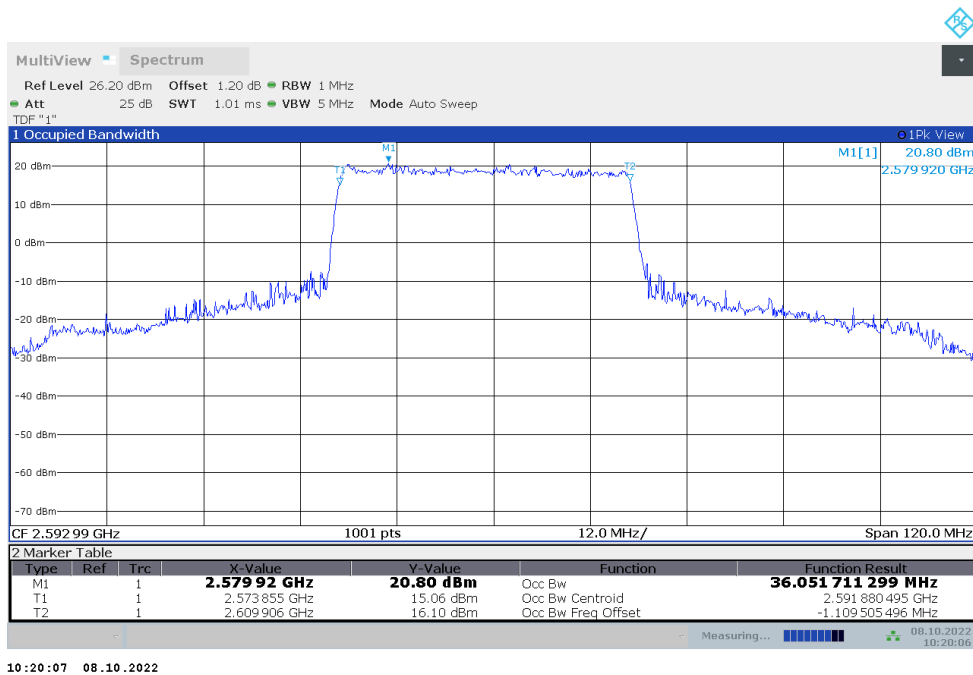

n41,40MHz Bandwidth,DFT-s-QPSK (99% BW)