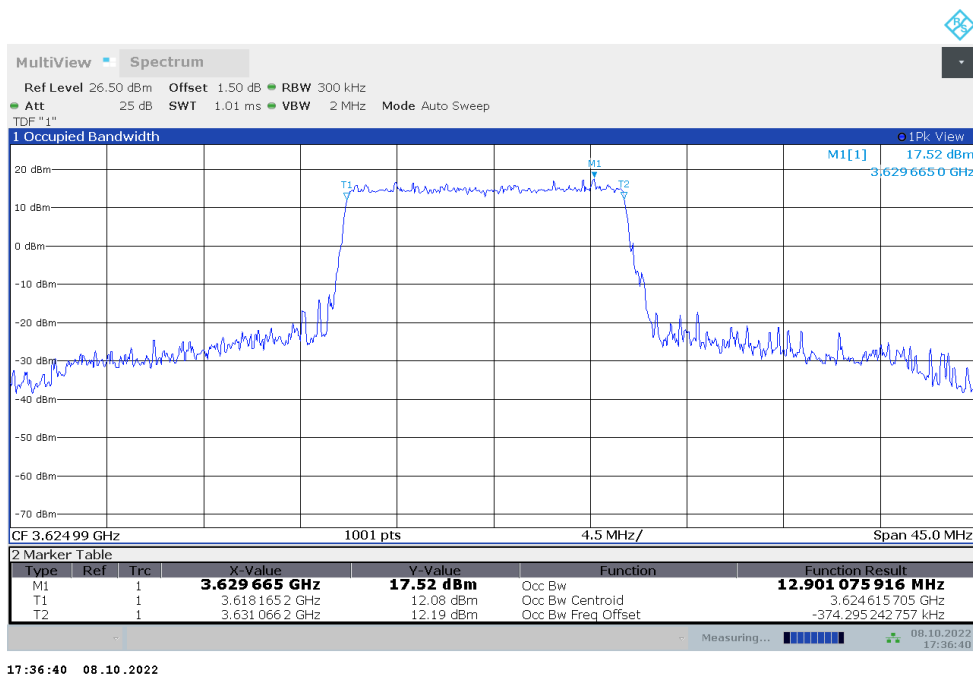

n48,15MHz Bandwidth,DFT-s-QPSK (99% BW)