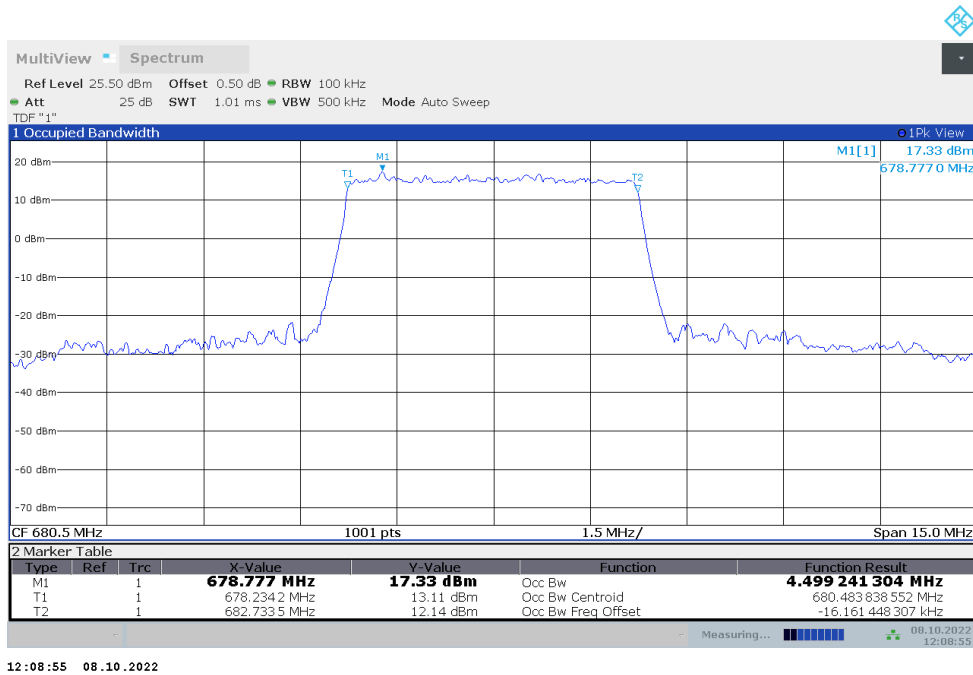

n71,5MHz Bandwidth,DFT-s-QPSK (99% BW)