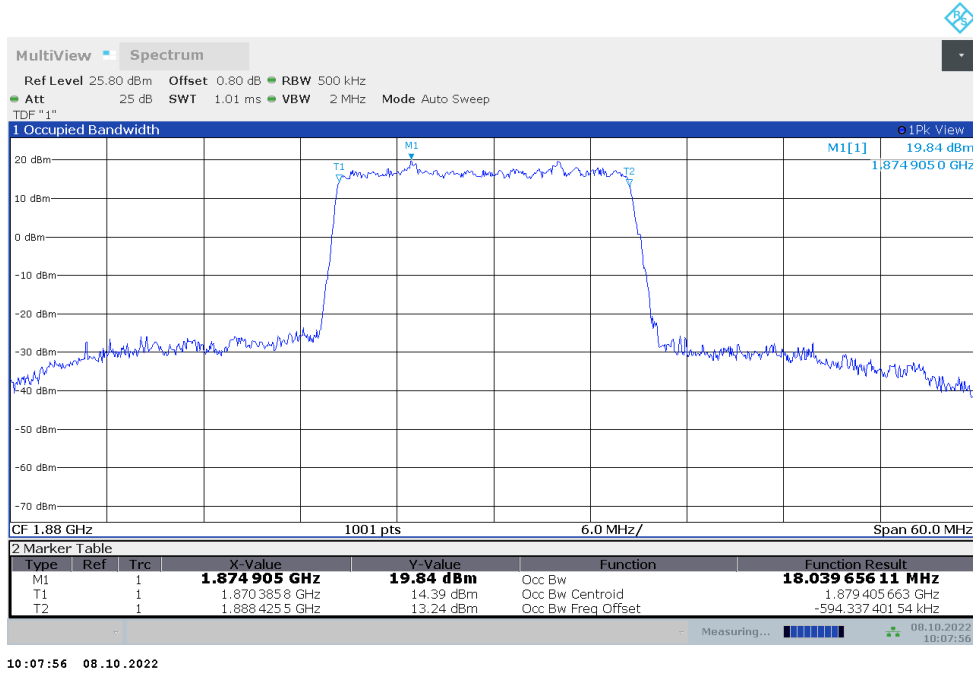

n2,20MHz(99%)

Frequency (MHz)	Occupied Bandwidth (99%) (MHz)	
	DFT-s-pi/2 BPSK	DFT-s-QPSK
1880	18.040	18.076

n2,20MHz Bandwidth,DFT-s-pi/2 BPSK (99% BW)