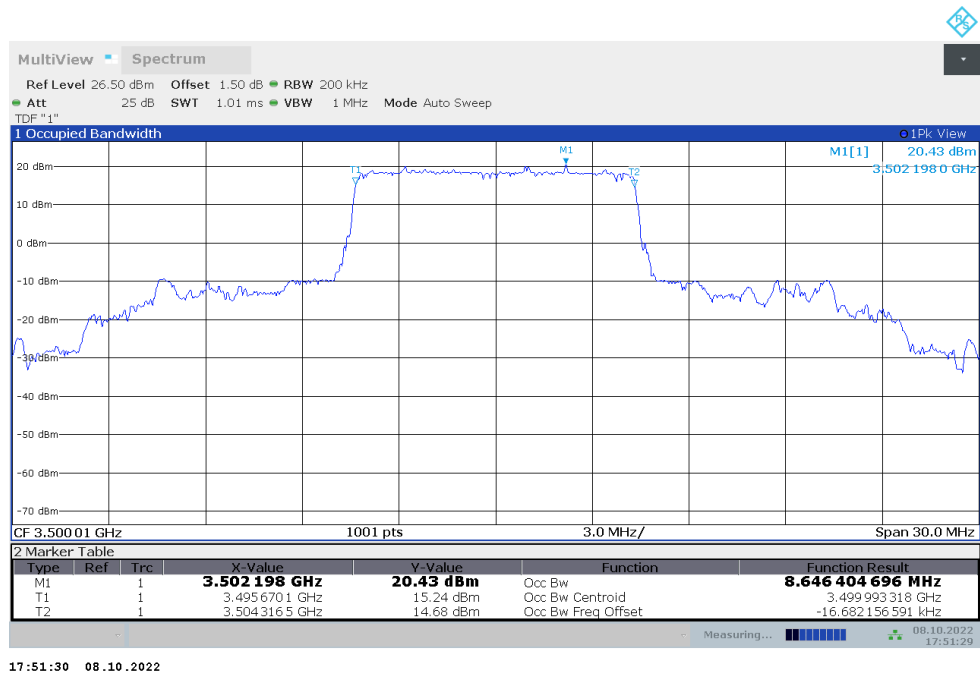

n77L

n77L,10MHz(99%)

Frequency (MHz)	Occupied Bandwidth (99%) (MHz)	
	DFT-s-pi/2 BPSK	DFT-s-QPSK
3500.01	8.646	8.643

n77L,10MHz Bandwidth,DFT-s-pi/2 BPSK (99% BW)