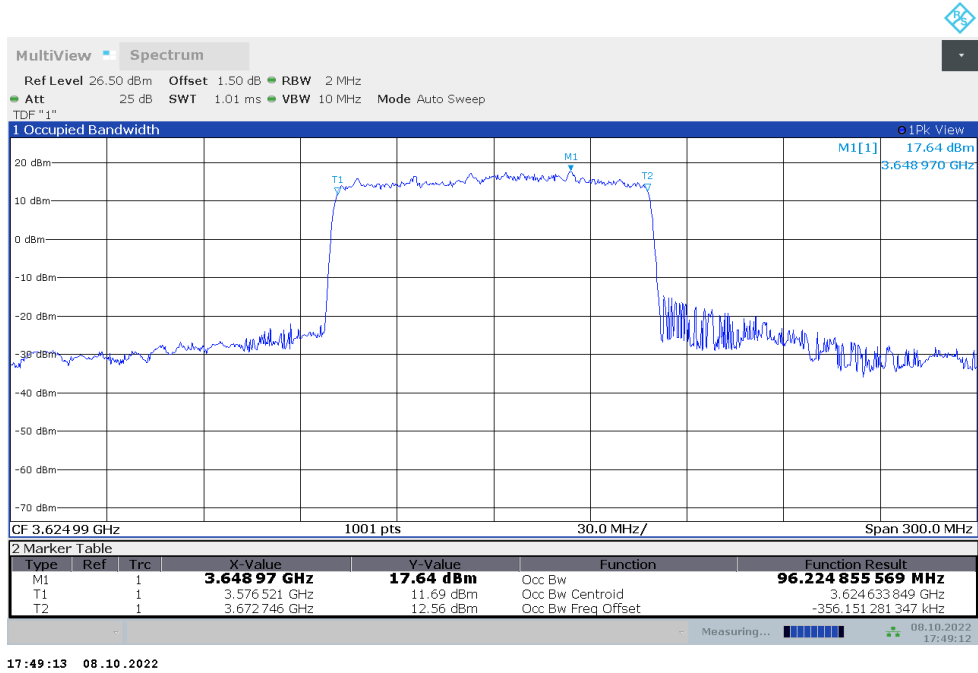

n48,100MHz(99%)

Frequency (MHz)	Occupied Bandwidth (99%) (MHz)	
	DFT-s-pi/2 BPSK	DFT-s-QPSK
3624.99	96.225	96.532

n48,100MHz Bandwidth,DFT-s-pi/2 BPSK (99% BW)