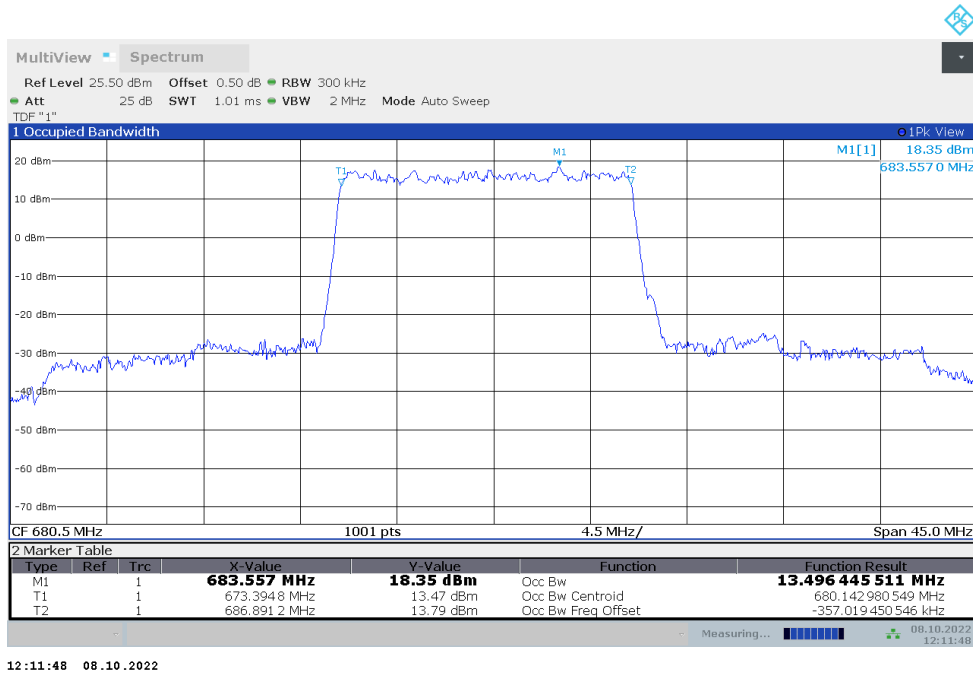

n71,15MHz(99%)

Frequency (MHz)	Occupied Bandwidth (99%) (MHz)	
	DFT-s-pi/2 BPSK	DFT-s-QPSK
680.5	13.496	13.475

n71,15MHz Bandwidth,DFT-s-pi/2 BPSK (99% BW)