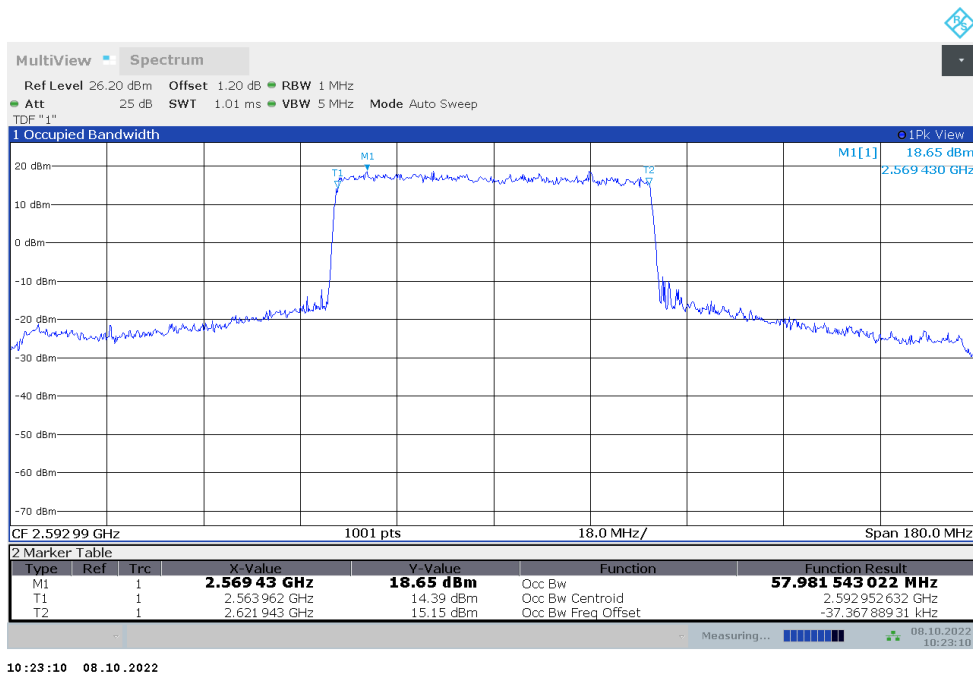

n41,60MHz Bandwidth,DFT-s-QPSK (99% BW)