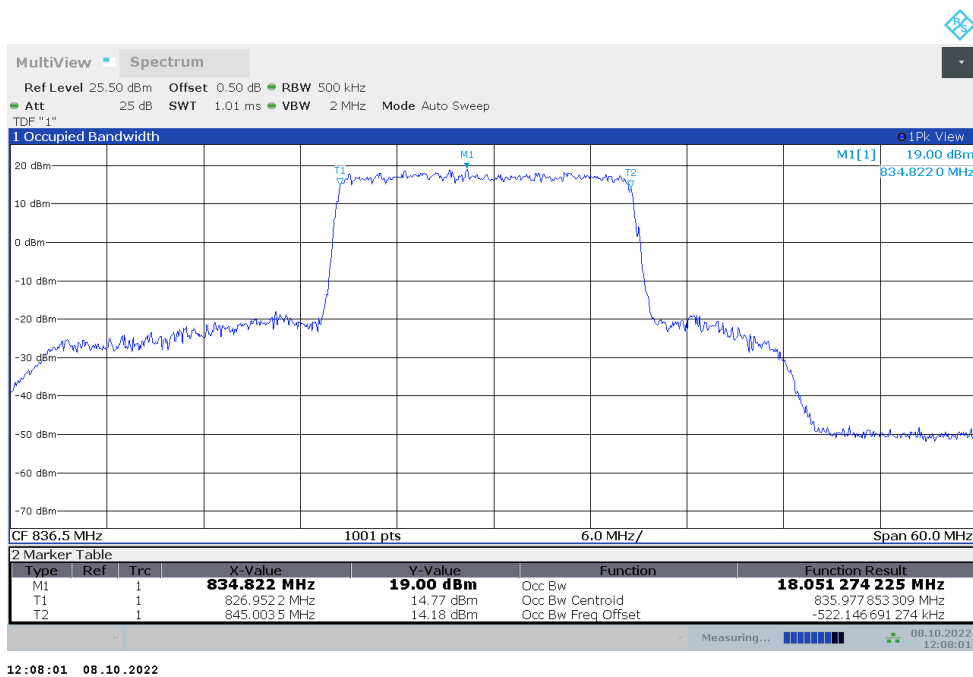

n5,20MHz Bandwidth,DFT-s-QPSK (99% BW)