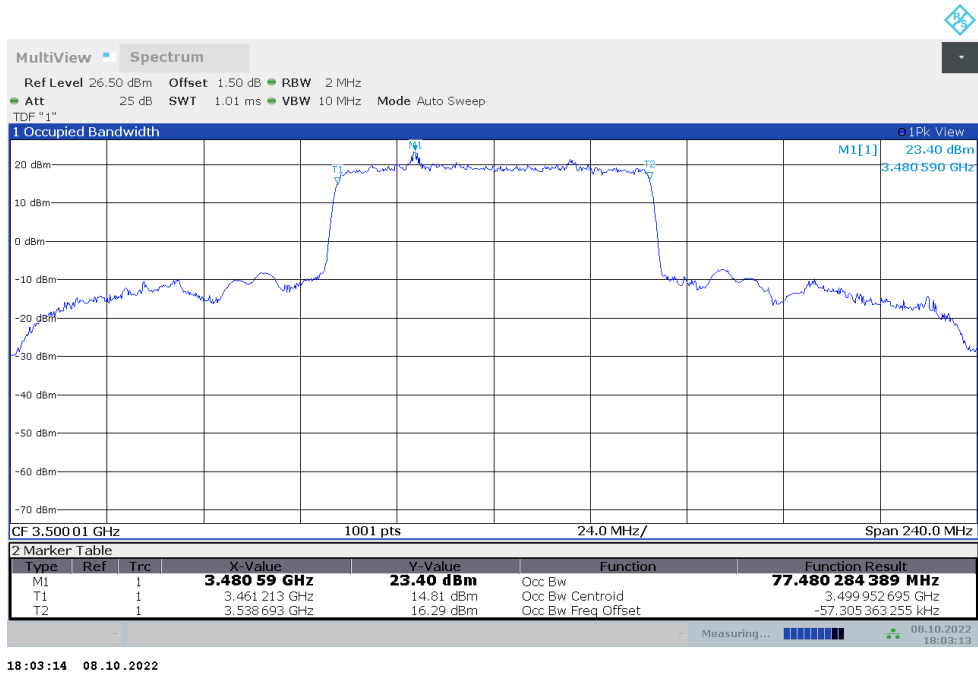

n77L,80MHz(99%)

Frequency (MHz)	Occupied Bandwidth (99%) (MHz)	
	DFT-s-pi/2 BPSK	DFT-s-QPSK
3500.01	77.480	77.657

n77L,80MHz Bandwidth,DFT-s-pi/2 BPSK (99% BW)