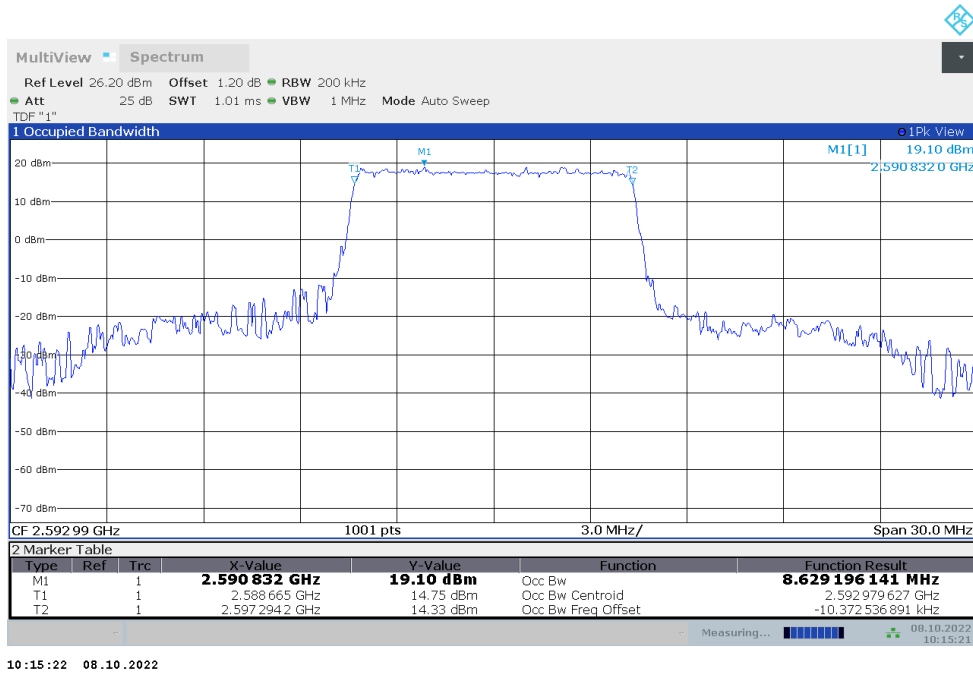

n41

n41,10MHz(99%)

Frequency (MHz)	Occupied Bandwidth (99%) (MHz)	
	DFT-s-pi/2 BPSK	DFT-s-QPSK
2592.99	8.629	8.599

n41,10MHz Bandwidth,DFT-s-pi/2 BPSK (99% BW)