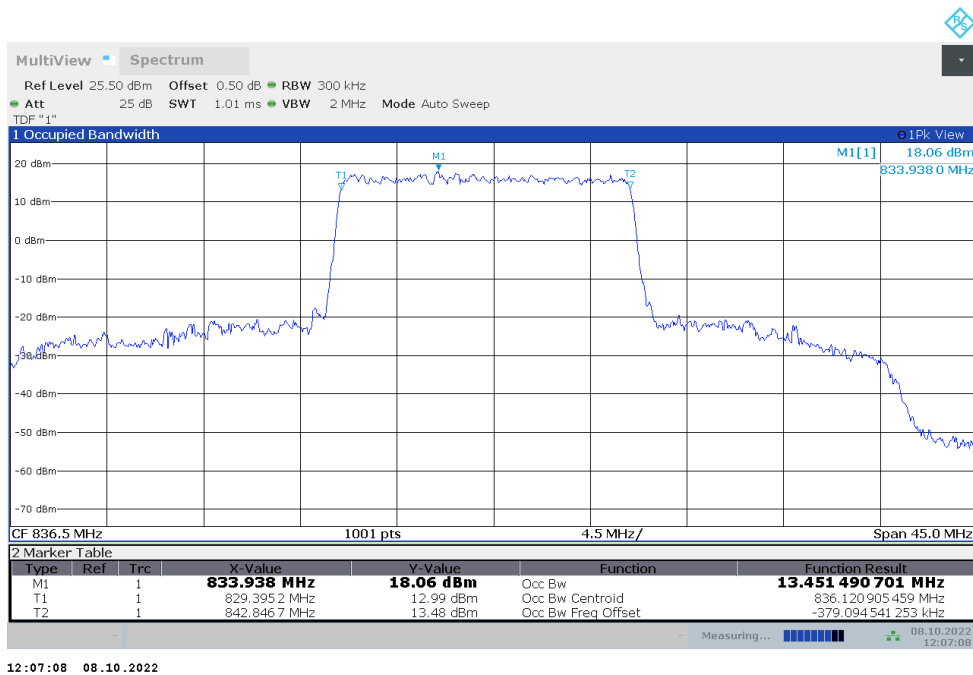

n5,15MHz Bandwidth,DFT-s-QPSK (99% BW)