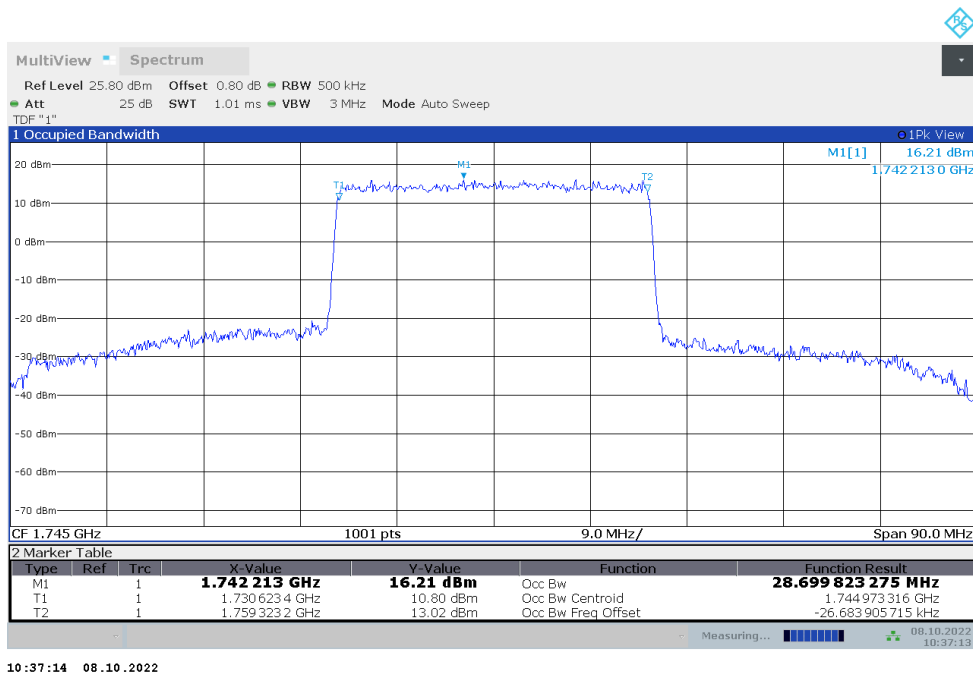

n66,30MHz Bandwidth,DFT-s-QPSK (99% BW)