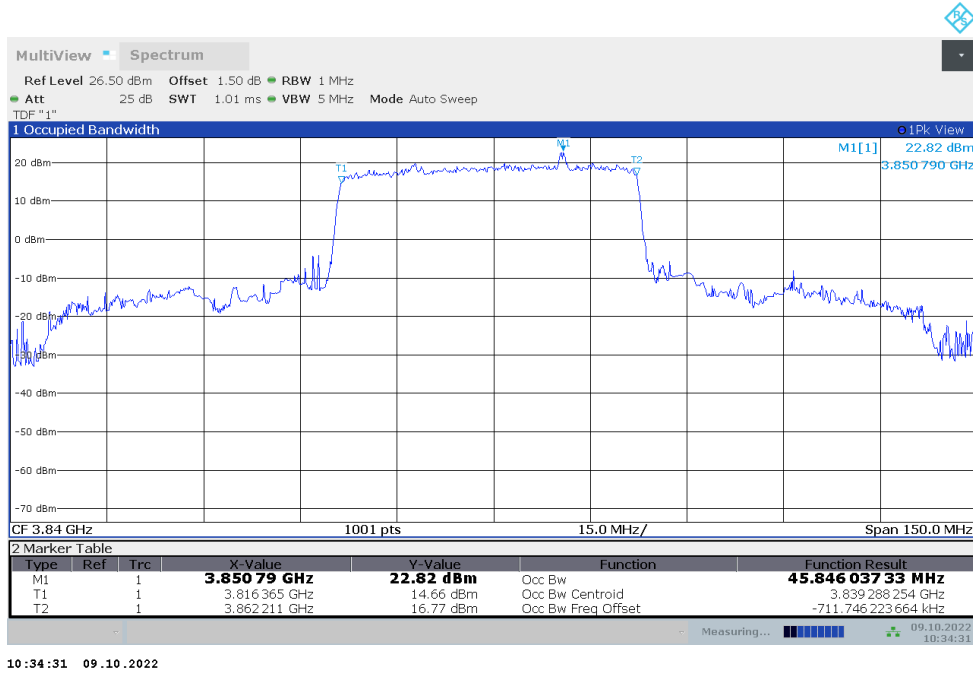

n77H,50MHz(99%)

Frequency (MHz)	Occupied Bandwidth (99%) (MHz)	
	DFT-s-pi/2 BPSK	DFT-s-QPSK
3840	45.846	45.972

n77H,50MHz Bandwidth,DFT-s-pi/2 BPSK (99% BW)