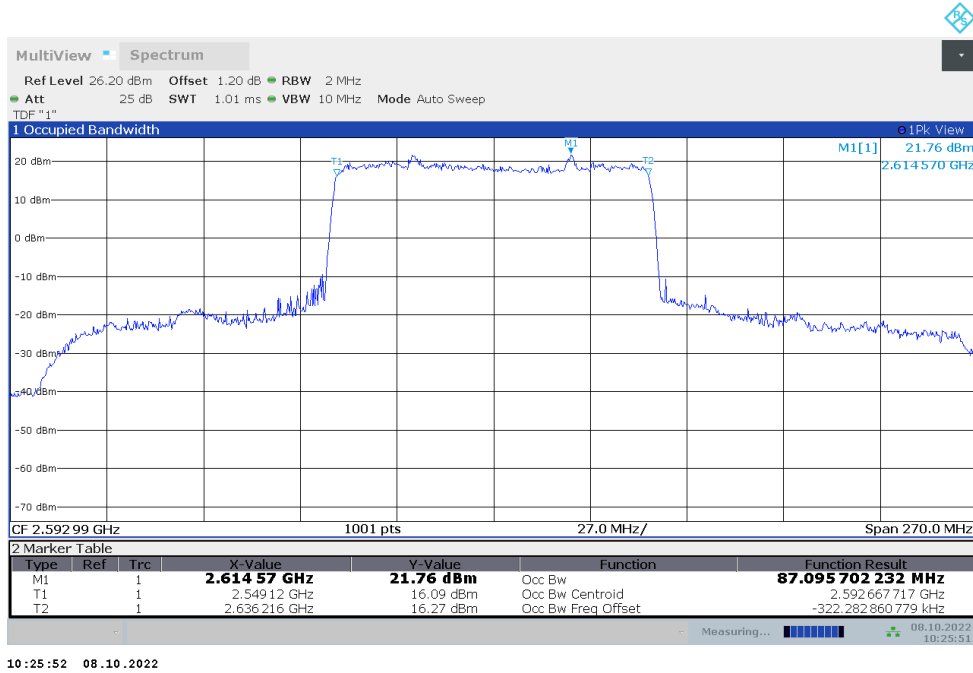

n41,90MHz(99%)

Frequency (MHz)	Occupied Bandwidth (99%) (MHz)	
	DFT-s-pi/2 BPSK	DFT-s-QPSK
2592.99	87.096	87.181

n41,90MHz Bandwidth,DFT-s-pi/2 BPSK (99% BW)