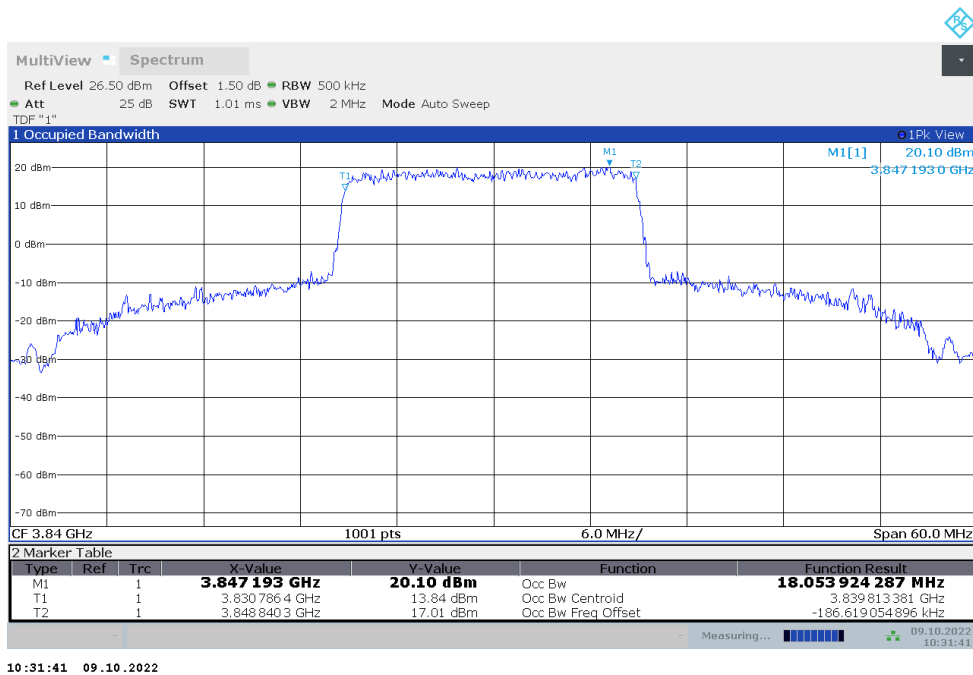

n77H,20MHz Bandwidth,DFT-s-QPSK (99% BW)