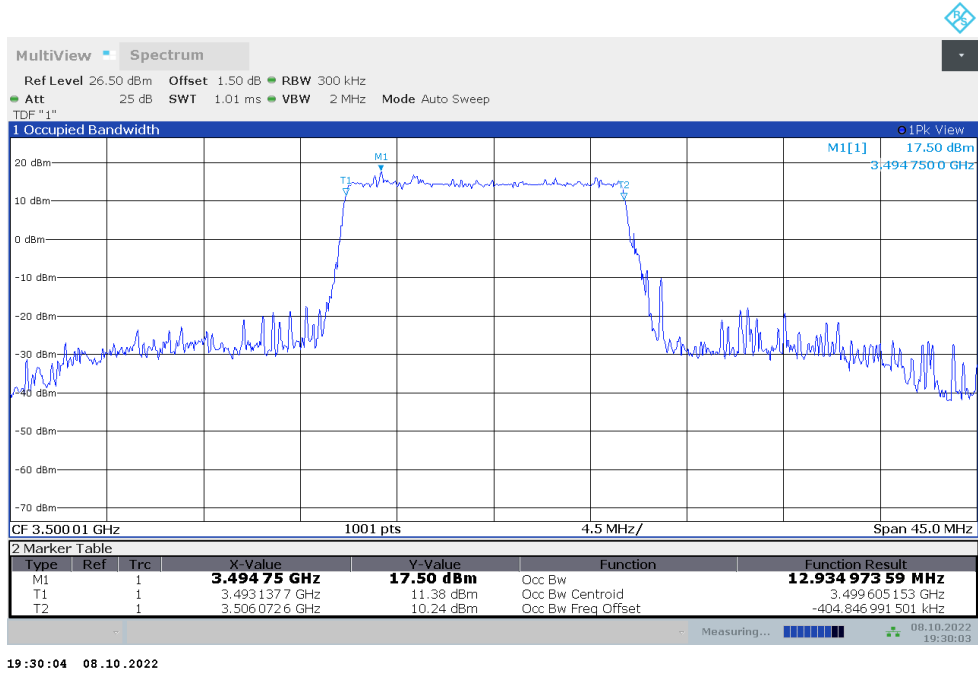

19:29:11 08.10.2022

n78L,10MHz Bandwidth,DFT-s-QPSK (99% BW)

19:29:26 08.10.2022

**n78L,15MHz(99%)**

Frequency (MHz)	Occupied Bandwidth (99%) (MHz)	
	DFT-s-pi/2 BPSK	DFT-s-QPSK
3500.01	12.935	12.929

**n78L,15MHz Bandwidth,DFT-s-pi/2 BPSK (99% BW)**