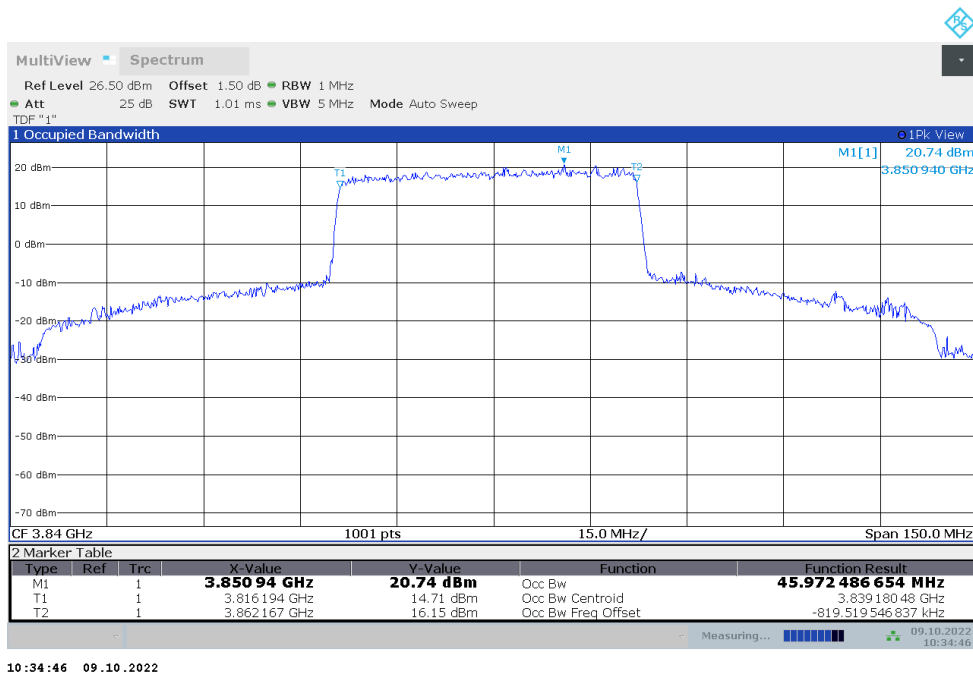

n77H,50MHz Bandwidth,DFT-s-QPSK (99% BW)