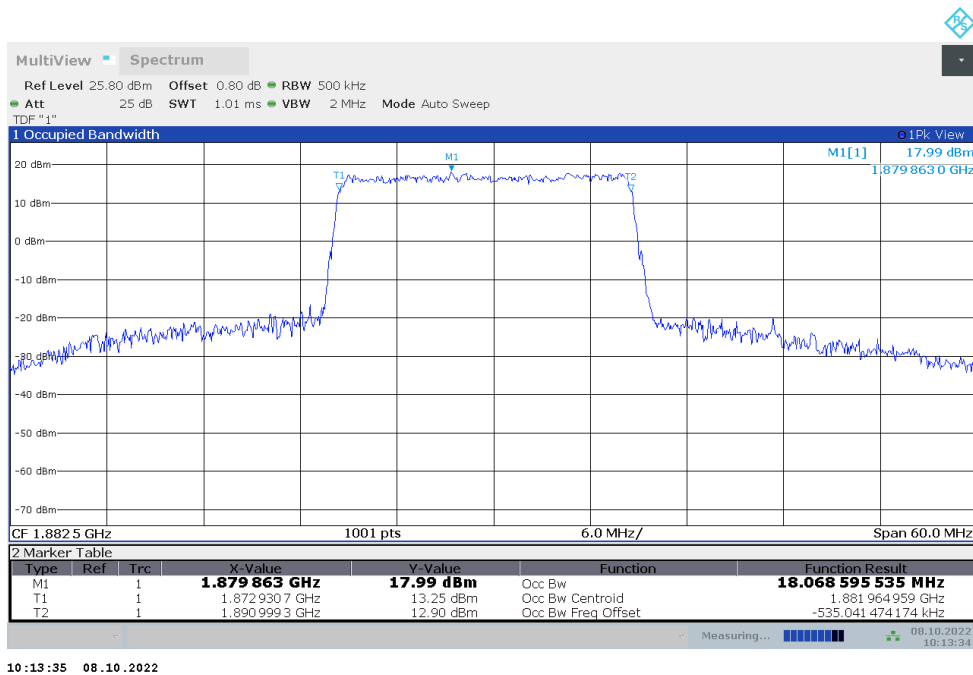

n25,20MHz Bandwidth,DFT-s-QPSK (99% BW)