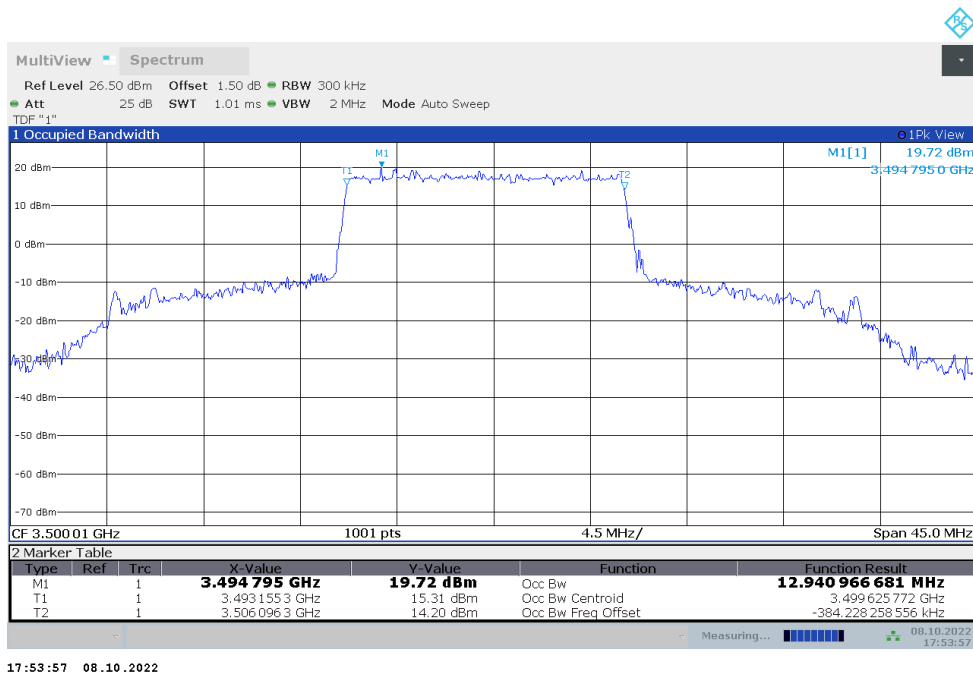

n77L,15MHz Bandwidth,DFT-s-QPSK (99% BW)