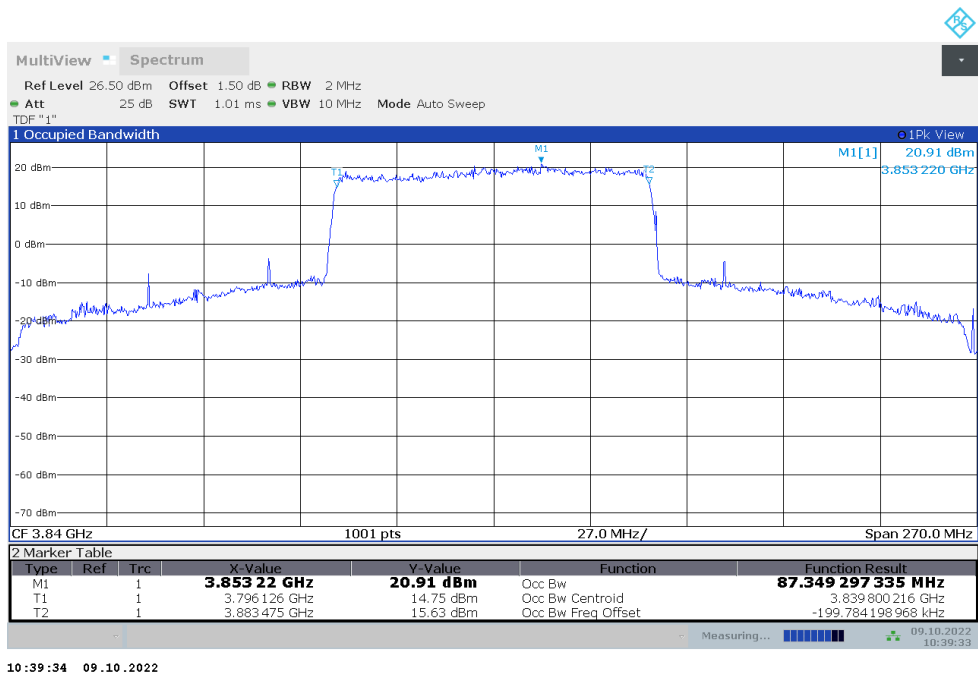

n77H,90MHz Bandwidth,DFT-s-QPSK (99% BW)