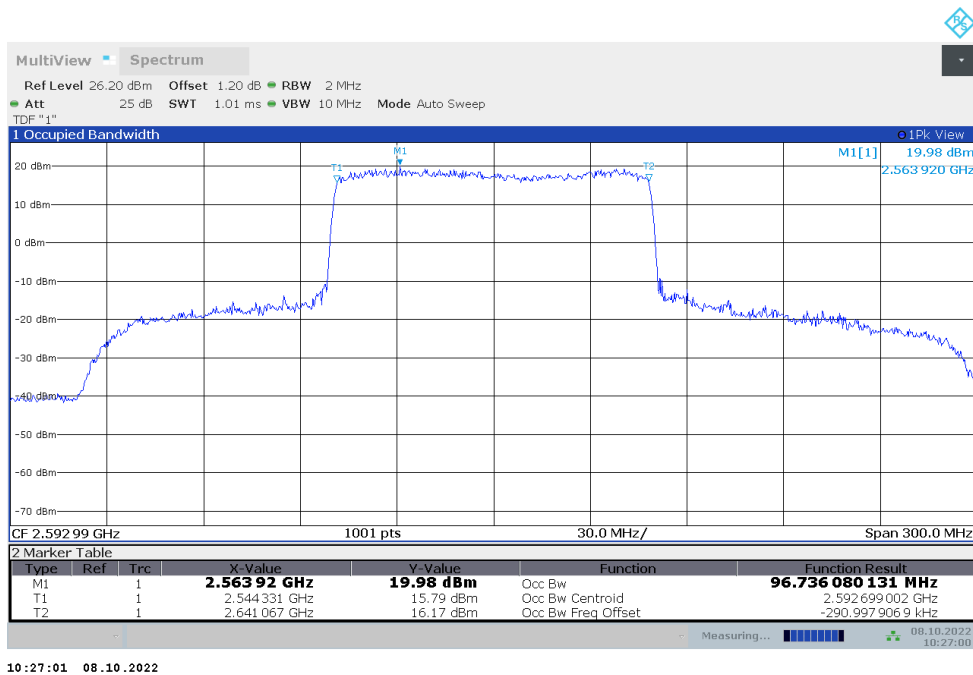

n41,100MHz Bandwidth,DFT-s-QPSK (99% BW)