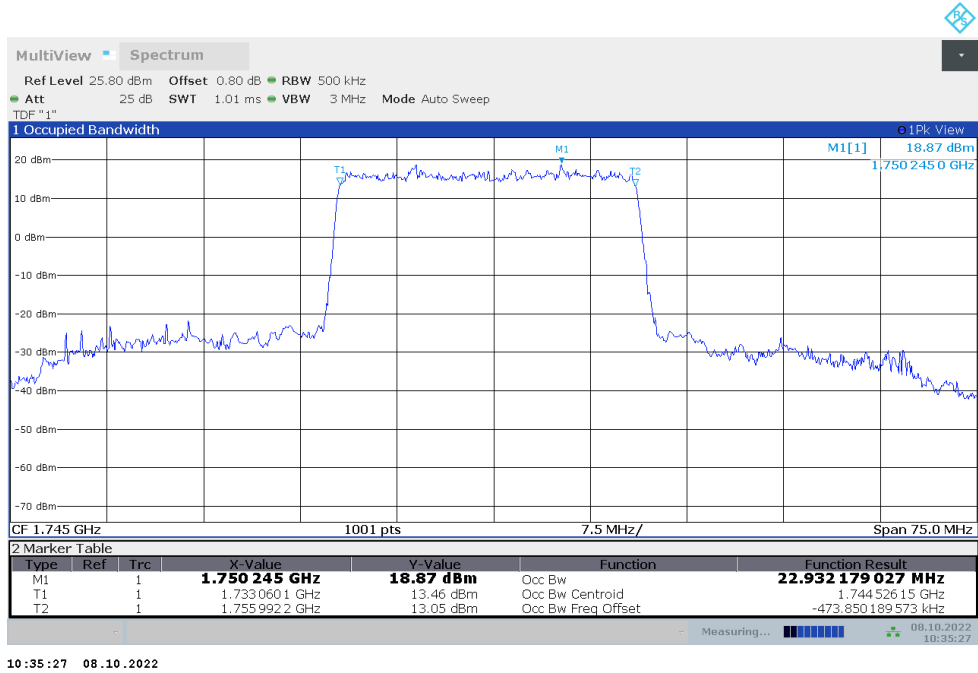

n66,25MHz(99%)

Frequency (MHz)	Occupied Bandwidth (99%) (MHz)	
	DFT-s-pi/2 BPSK	DFT-s-QPSK
1745	22.932	22.940

n66,25MHz Bandwidth,DFT-s-pi/2 BPSK (99% BW)