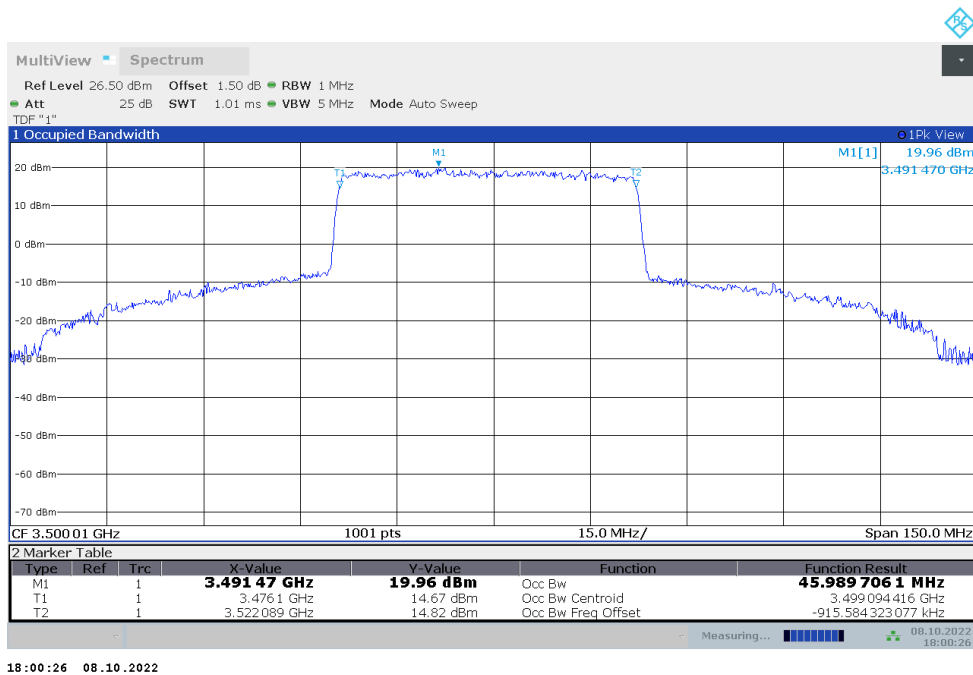

n77L,50MHz Bandwidth,DFT-s-QPSK (99% BW)