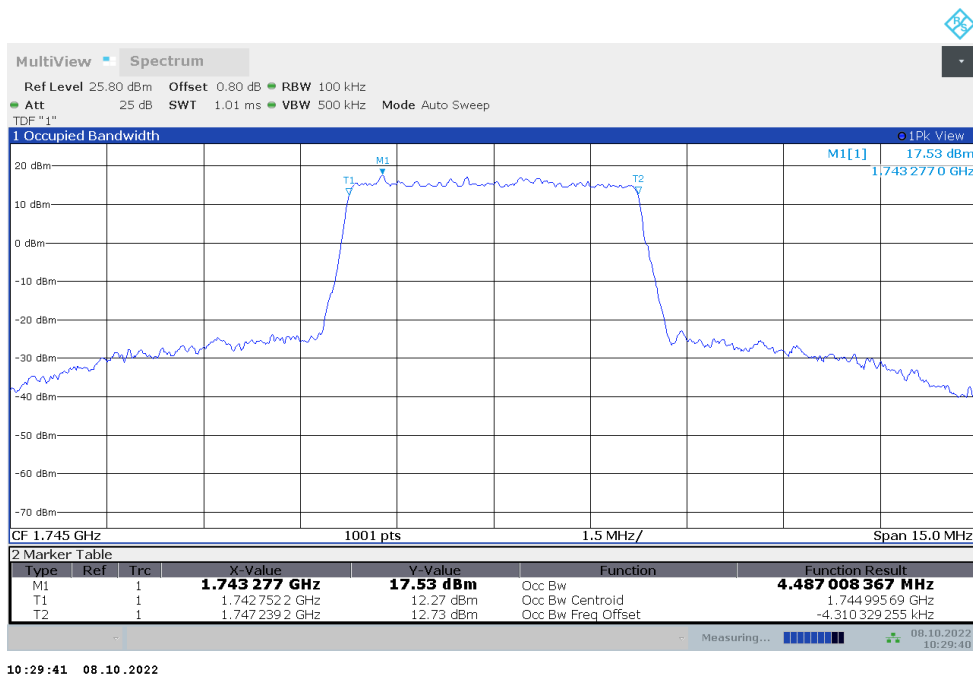

### n48,100MHz Bandwidth,DFT-s-QPSK (99% BW)

n66  
n66,5MHz(99%)

Frequency (MHz)	Occupied Bandwidth (99%) (MHz)	
	DFT-s-pi/2 BPSK	DFT-s-QPSK
1745	4.495	4.487

n66,5MHz Bandwidth,DFT-s-pi/2 BPSK (99% BW)

n66,5MHz Bandwidth,DFT-s-QPSK (99% BW)