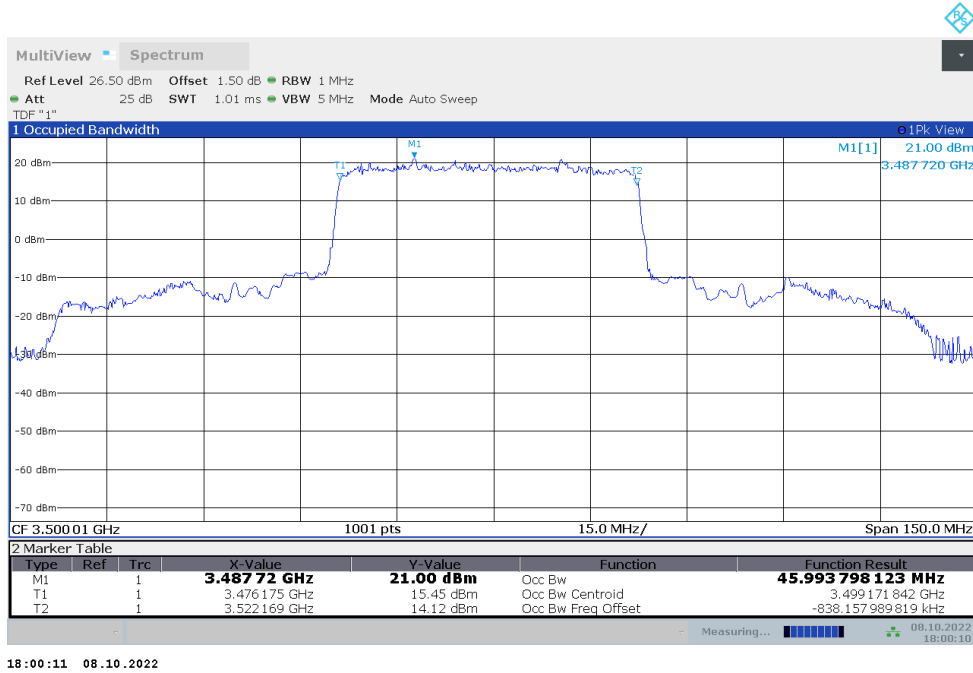

n77L,50MHz(99%)

Frequency (MHz)	Occupied Bandwidth (99%) (MHz)	
	DFT-s-pi/2 BPSK	DFT-s-QPSK
3500.01	45.994	45.990

n77L,50MHz Bandwidth,DFT-s-pi/2 BPSK (99% BW)