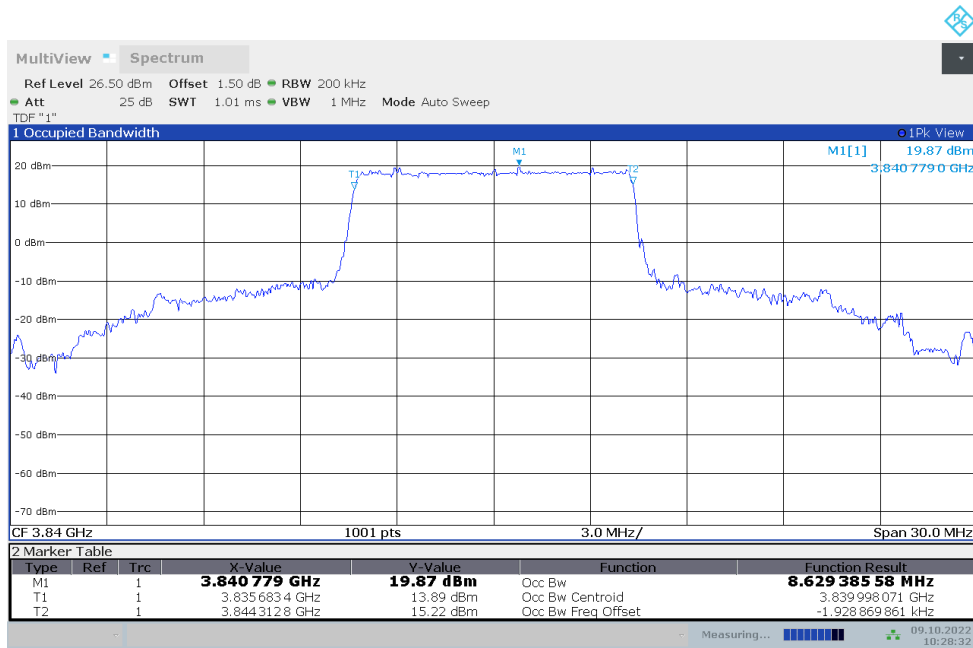

n77H,10MHz Bandwidth,DFT-s-QPSK (99% BW)