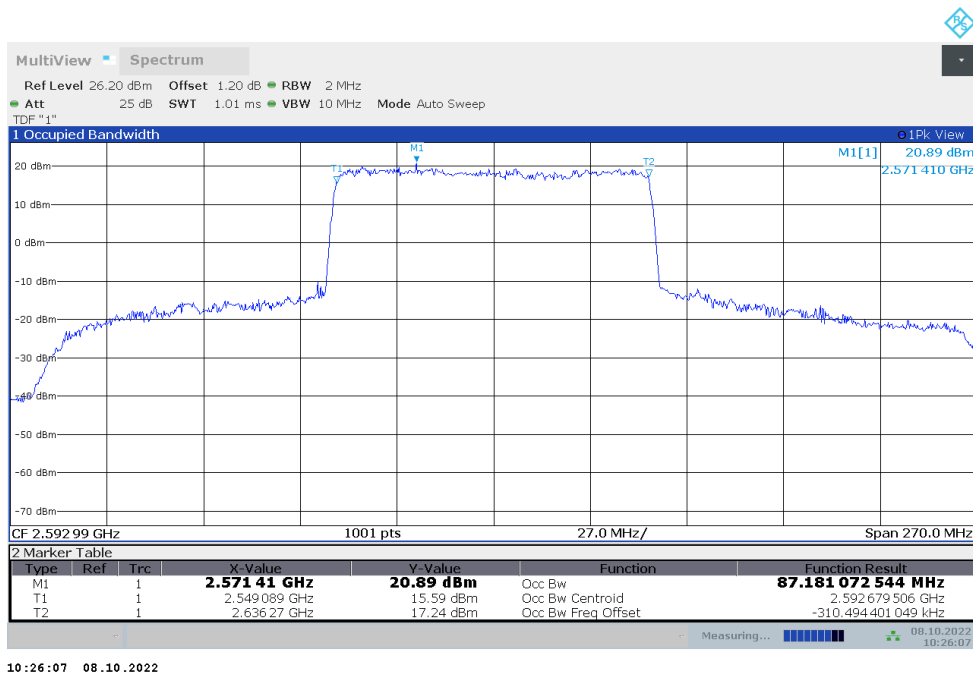

n41,90MHz Bandwidth,DFT-s-QPSK (99% BW)