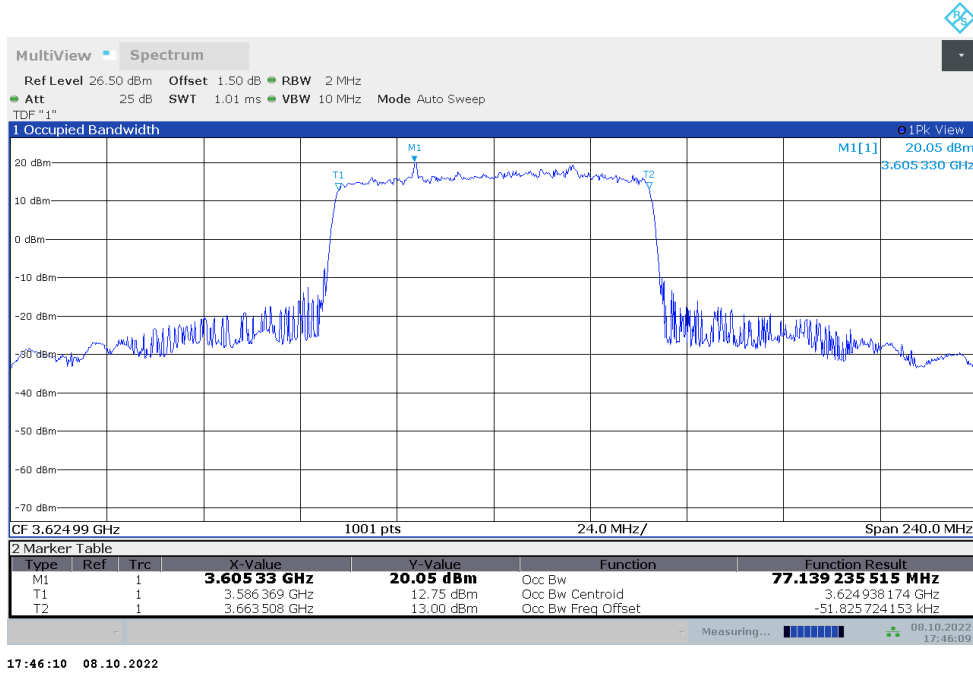

n48,80MHz(99%)

Frequency (MHz)	Occupied Bandwidth (99%) (MHz)	
	DFT-s-pi/2 BPSK	DFT-s-QPSK
3624.99	77.139	77.193

n48,80MHz Bandwidth,DFT-s-pi/2 BPSK (99% BW)