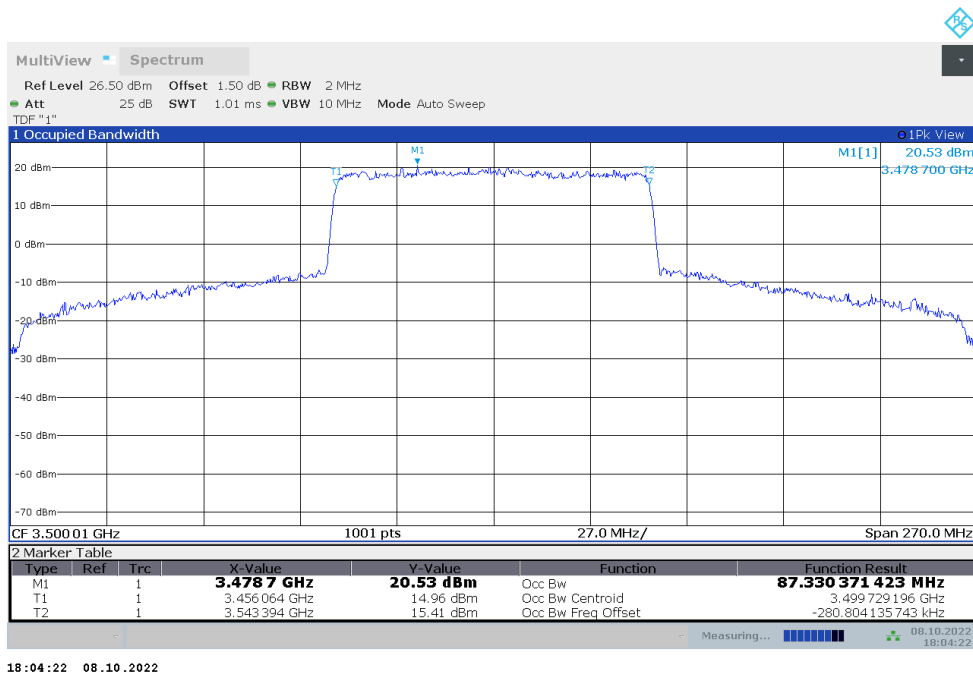

n77L,90MHz Bandwidth,DFT-s-QPSK (99% BW)