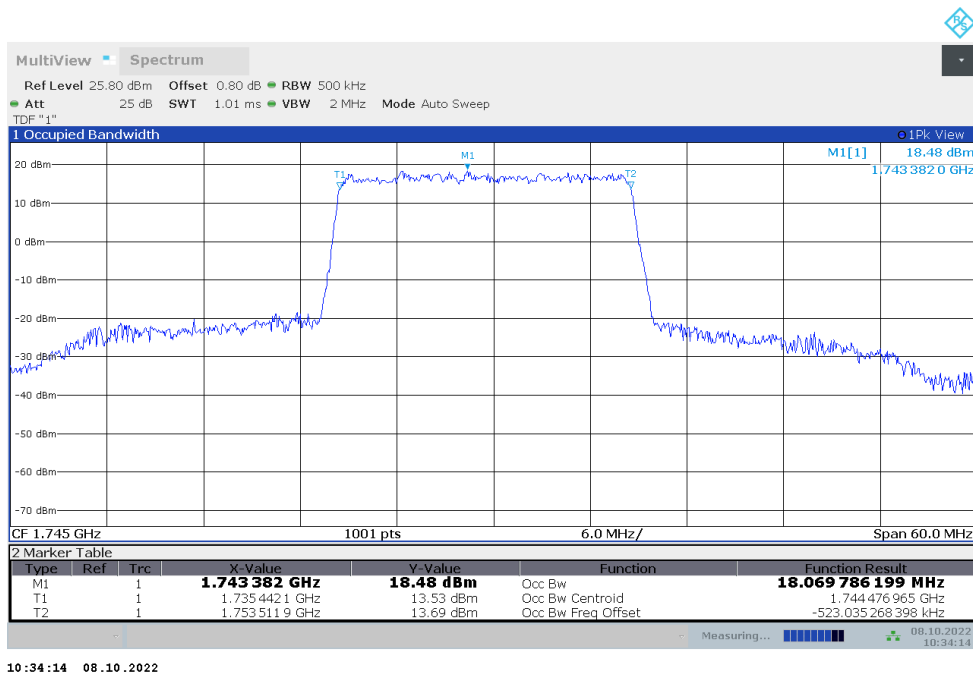

n66,20MHz Bandwidth,DFT-s-QPSK (99% BW)