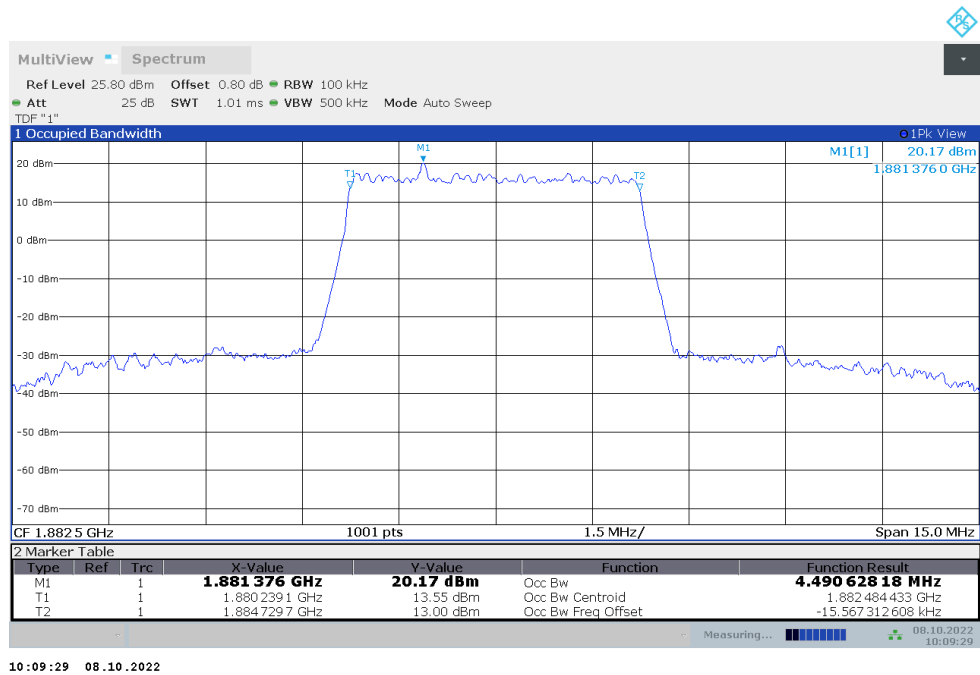

n25
n25,5MHz(99%)

Frequency (MHz)	Occupied Bandwidth (99%) (MHz)	
	DFT-s-pi/2 BPSK	DFT-s-QPSK
1882.5	4.491	4.483

n25,5MHz Bandwidth,DFT-s-pi/2 BPSK (99% BW)