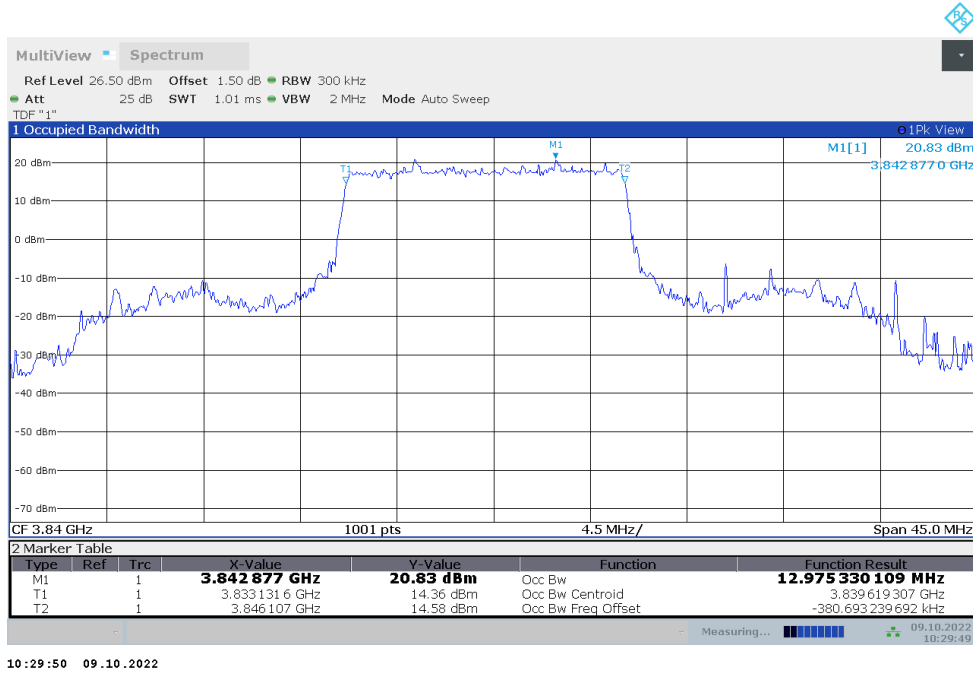

10:28:18 09.10.2022

n77H,10MHz Bandwidth,DFT-s-QPSK (99% BW)

10:28:33 09.10.2022

**n77H,15MHz(99%)**

Frequency (MHz)	Occupied Bandwidth (99%) (MHz)	
	DFT-s-pi/2 BPSK	DFT-s-QPSK
3840	12.975	12.980

**n77H,15MHz Bandwidth,DFT-s-pi/2 BPSK (99% BW)**