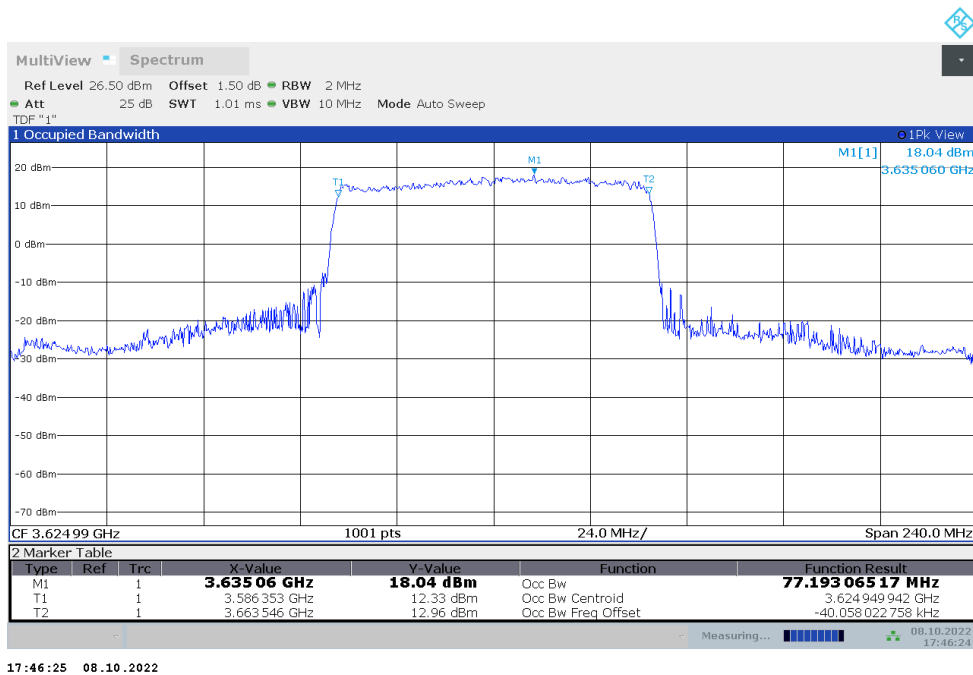

n48,80MHz Bandwidth,DFT-s-QPSK (99% BW)