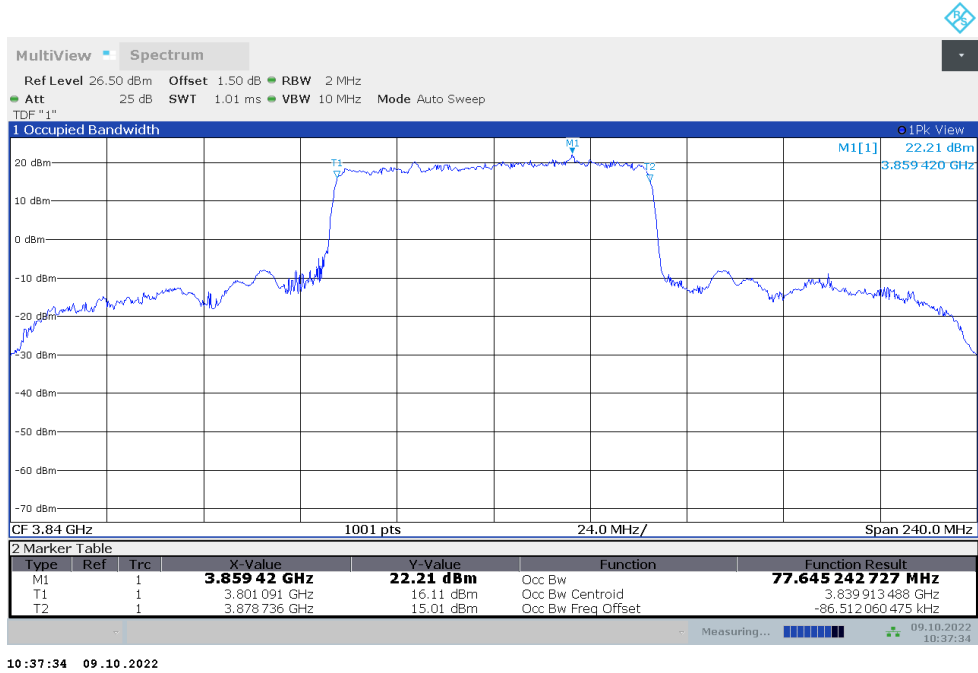

n77H,80MHz(99%)

Frequency (MHz)	Occupied Bandwidth (99%) (MHz)	
	DFT-s-pi/2 BPSK	DFT-s-QPSK
3840	77.645	77.736

n77H,80MHz Bandwidth,DFT-s-pi/2 BPSK (99% BW)