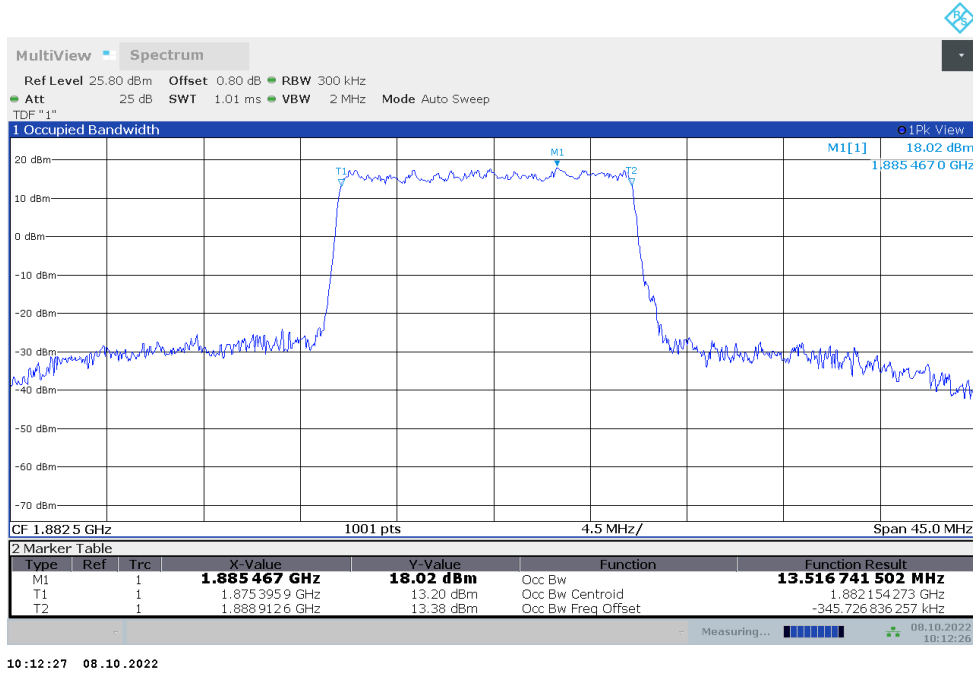

n25,15MHz(99%)

Frequency (MHz)	Occupied Bandwidth (99%) (MHz)	
	DFT-s-pi/2 BPSK	DFT-s-QPSK
1882.5	13.517	13.488

n25,15MHz Bandwidth,DFT-s-pi/2 BPSK (99% BW)