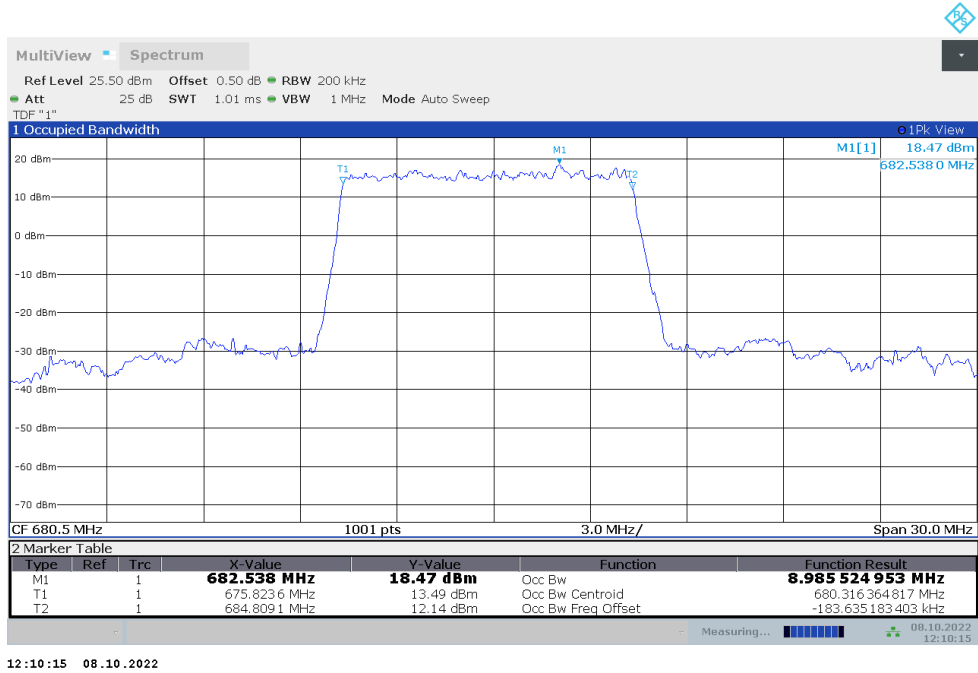

n71,10MHz(99%)

Frequency (MHz)	Occupied Bandwidth (99%) (MHz)	
	DFT-s-pi/2 BPSK	DFT-s-QPSK
680.5	8.986	8.996

n71,10MHz Bandwidth,DFT-s-pi/2 BPSK (99% BW)