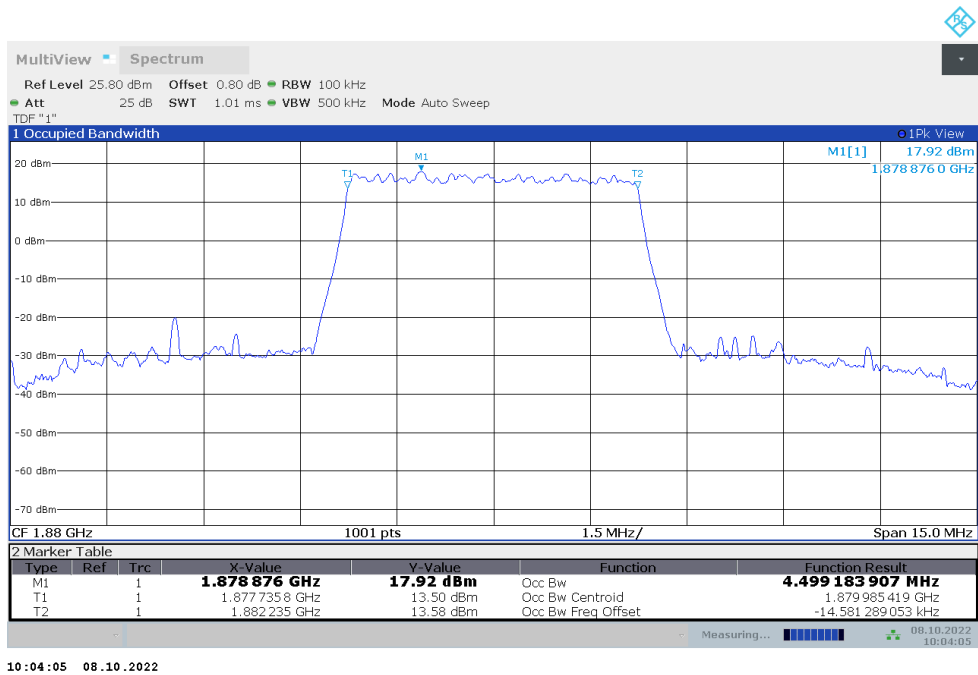

n2

n2,5MHz(99%)

Frequency (MHz)	Occupied Bandwidth (99%) (MHz)	
	DFT-s-pi/2 BPSK	DFT-s-QPSK
1880	4.499	4.484

n2,5MHz Bandwidth,DFT-s-pi/2 BPSK (99% BW)

10:04:05 08.10.2022

n2,5MHz Bandwidth,DFT-s-QPSK (99% BW)