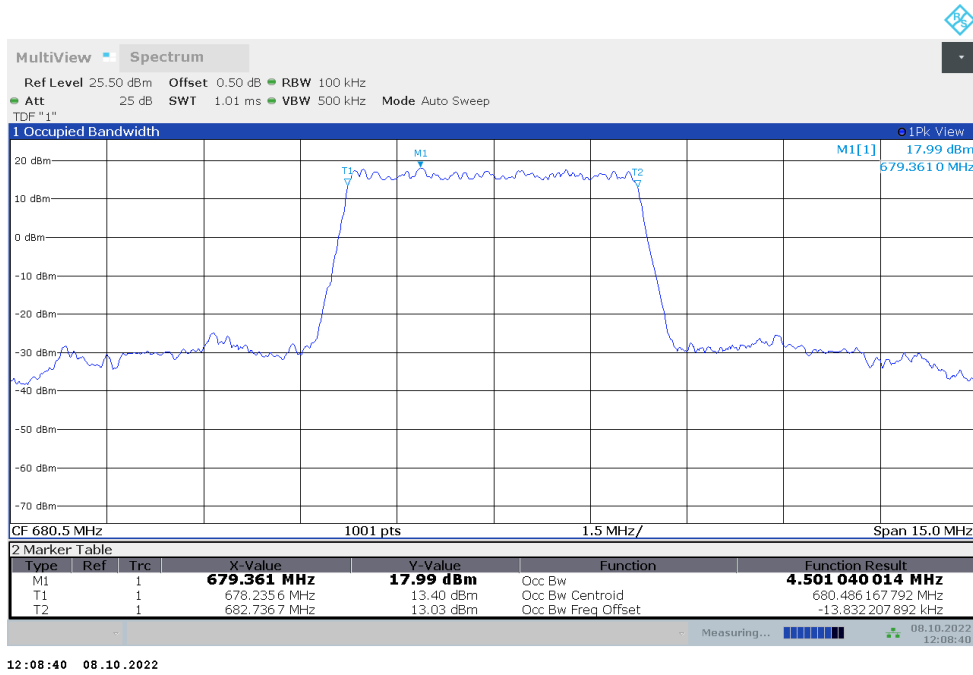

n71
n71,5MHz(99%)

Frequency (MHz)	Occupied Bandwidth (99%) (MHz)	
	DFT-s-pi/2 BPSK	DFT-s-QPSK
680.5	4.501	4.499

n71,5MHz Bandwidth,DFT-s-pi/2 BPSK (99% BW)