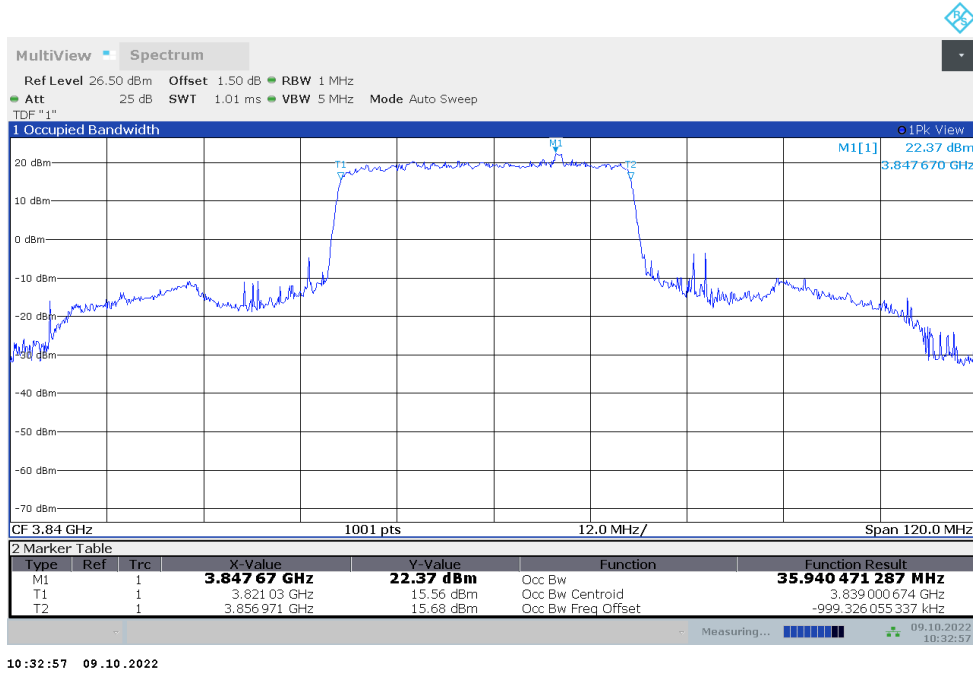

n77H,40MHz(99%)

Frequency (MHz)	Occupied Bandwidth (99%) (MHz)	
	DFT-s-pi/2 BPSK	DFT-s-QPSK
3840	35.940	35.972

n77H,40MHz Bandwidth,DFT-s-pi/2 BPSK (99% BW)