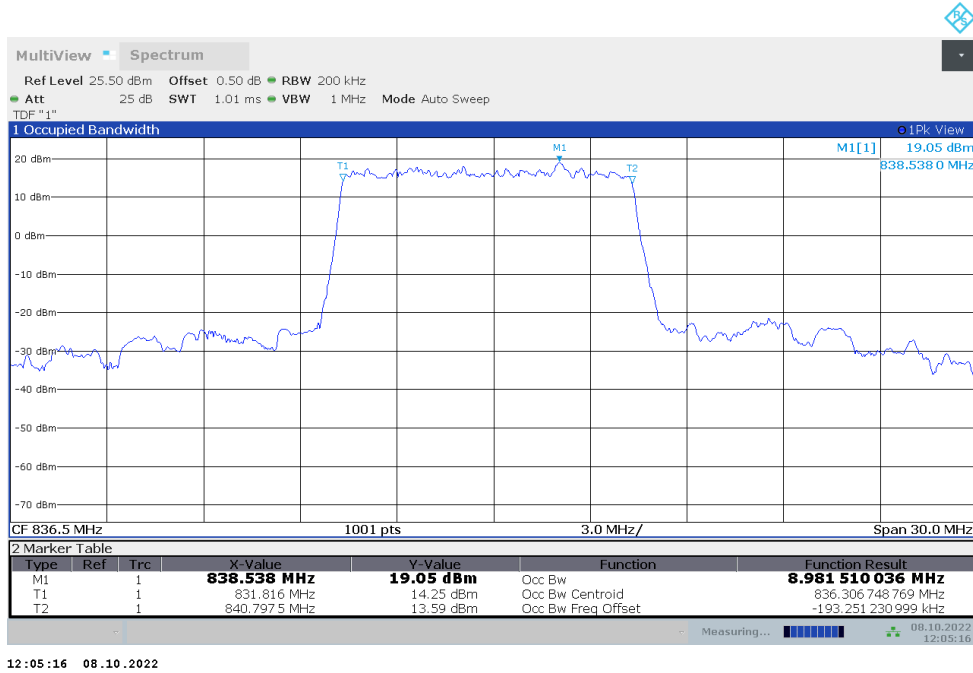

n5,10MHz(99%)

Frequency (MHz)	Occupied Bandwidth (99%) (MHz)	
	DFT-s-pi/2 BPSK	DFT-s-QPSK
836.5	8.982	8.997

n5,10MHz Bandwidth,DFT-s-pi/2 BPSK (99% BW)