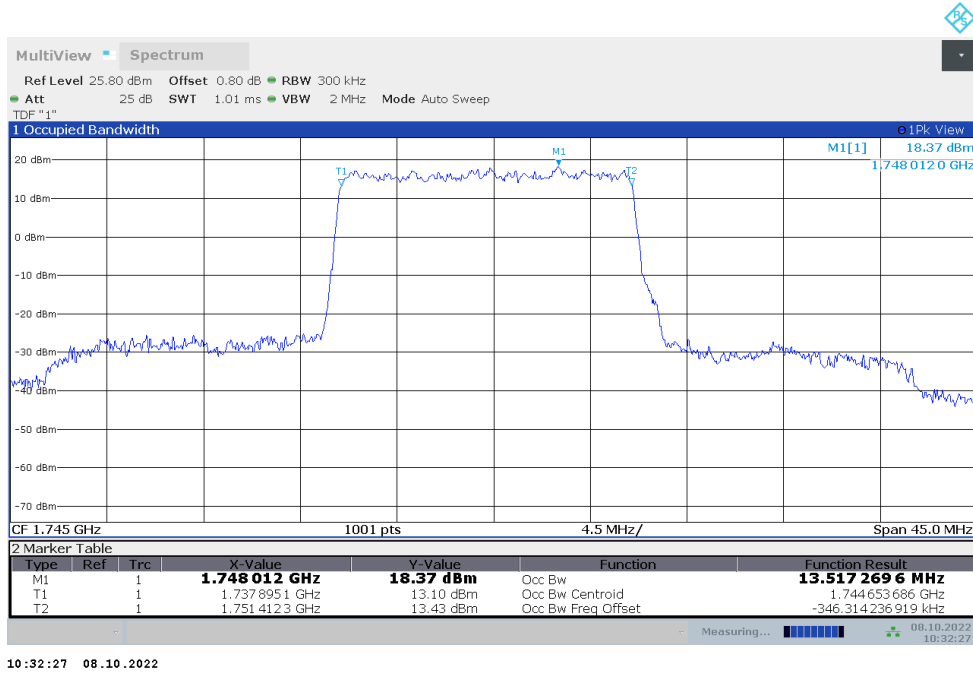

n66,15MHz(99%)

Frequency (MHz)	Occupied Bandwidth (99%) (MHz)	
	DFT-s-pi/2 BPSK	DFT-s-QPSK
1745	13.517	13.479

n66,15MHz Bandwidth,DFT-s-pi/2 BPSK (99% BW)