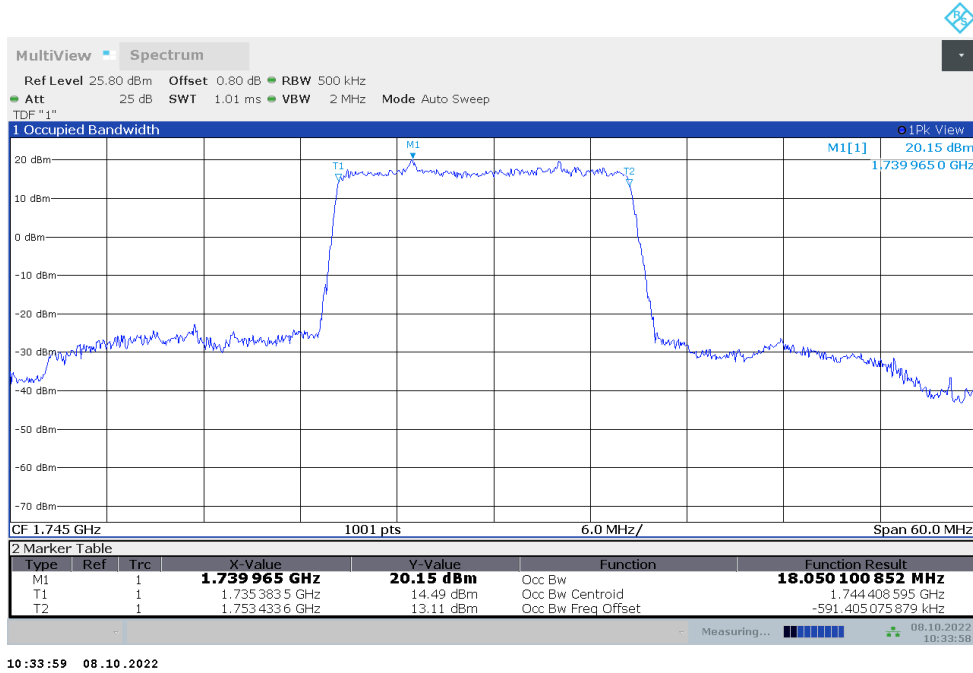

n66,20MHz(99%)

Frequency (MHz)	Occupied Bandwidth (99%) (MHz)	
	DFT-s-pi/2 BPSK	DFT-s-QPSK
1745	18.050	18.070

n66,20MHz Bandwidth,DFT-s-pi/2 BPSK (99% BW)