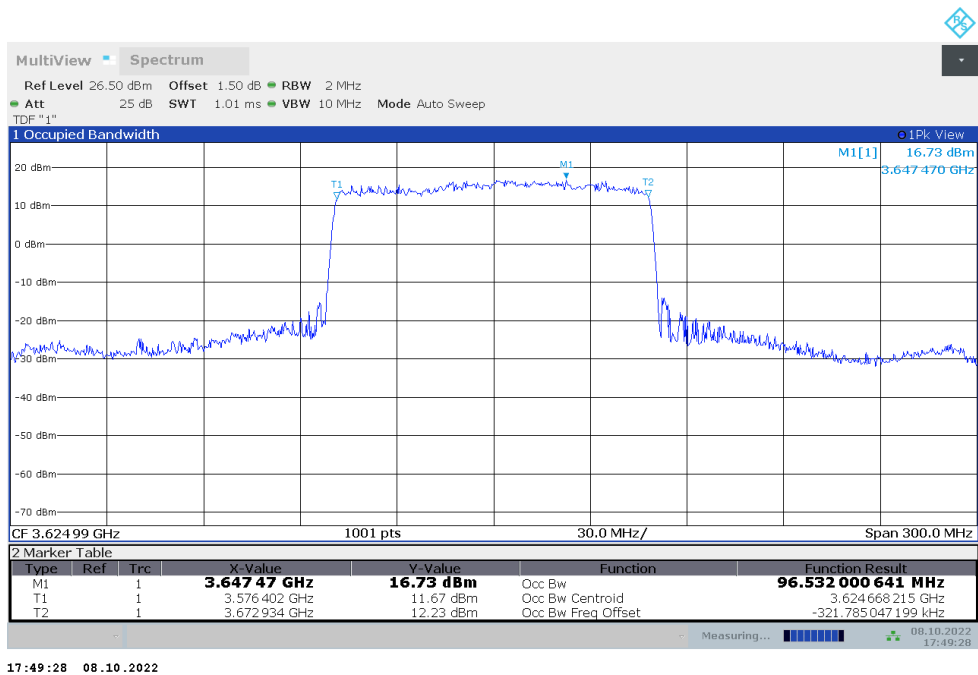

n48,100MHz Bandwidth,DFT-s-QPSK (99% BW)