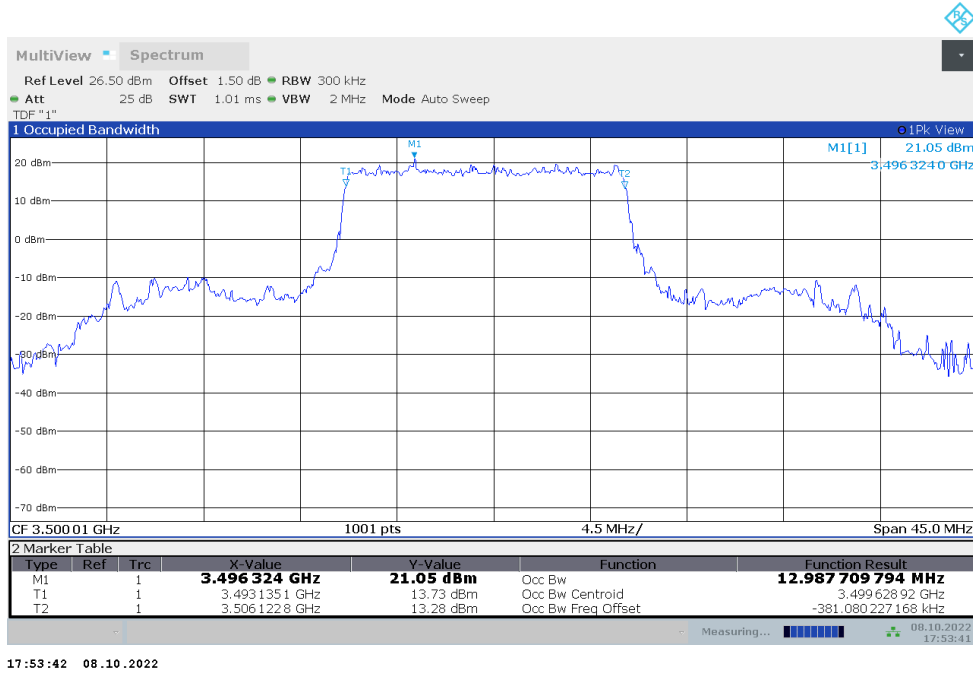

n77L,15MHz(99%)

Frequency (MHz)	Occupied Bandwidth (99%) (MHz)	
	DFT-s-pi/2 BPSK	DFT-s-QPSK
3500.01	12.988	12.941

n77L,15MHz Bandwidth,DFT-s-pi/2 BPSK (99% BW)