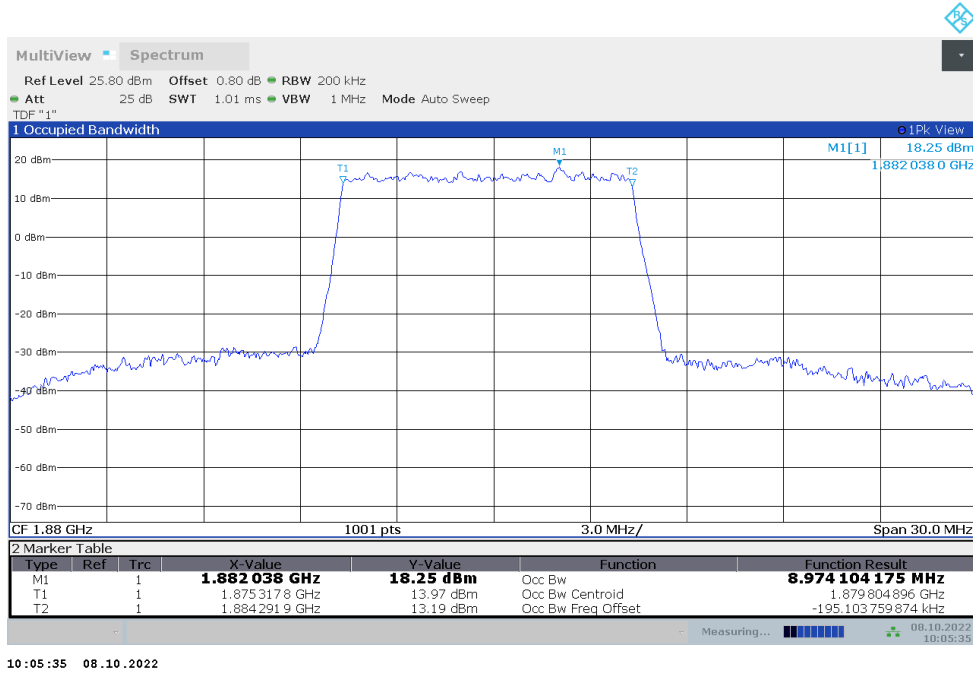

n2,10MHz(99%)

Frequency (MHz)	Occupied Bandwidth (99%) (MHz)	
	DFT-s-pi/2 BPSK	DFT-s-QPSK
1880	8.974	9.010

n2,10MHz Bandwidth,DFT-s-pi/2 BPSK (99% BW)