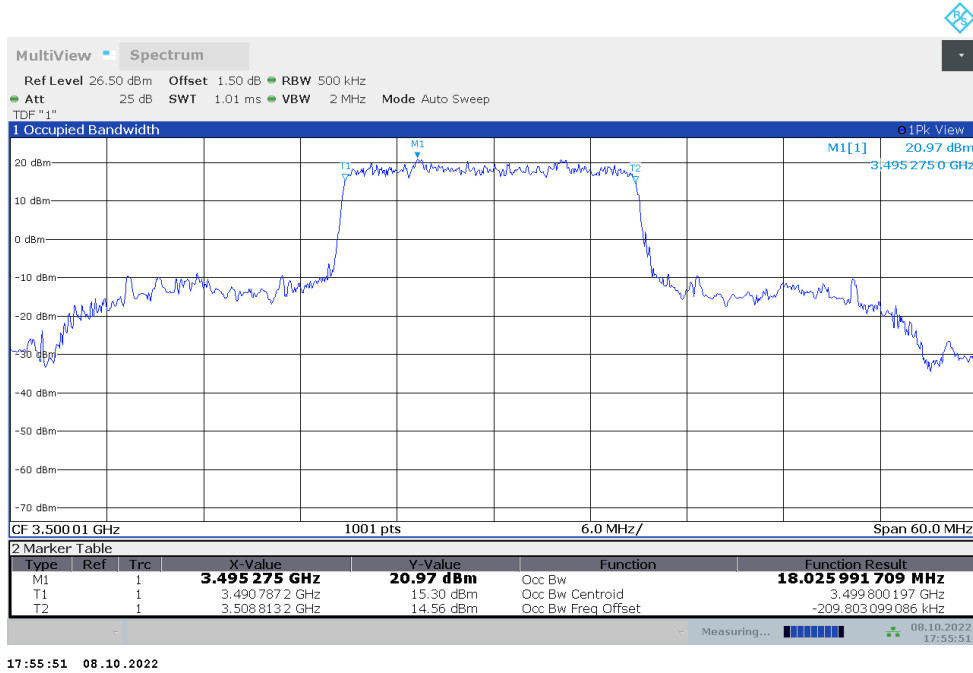

n77L,20MHz(99%)

Frequency (MHz)	Occupied Bandwidth (99%) (MHz)	
	DFT-s-pi/2 BPSK	DFT-s-QPSK
3500.01	18.026	18.076

n77L,20MHz Bandwidth,DFT-s-pi/2 BPSK (99% BW)