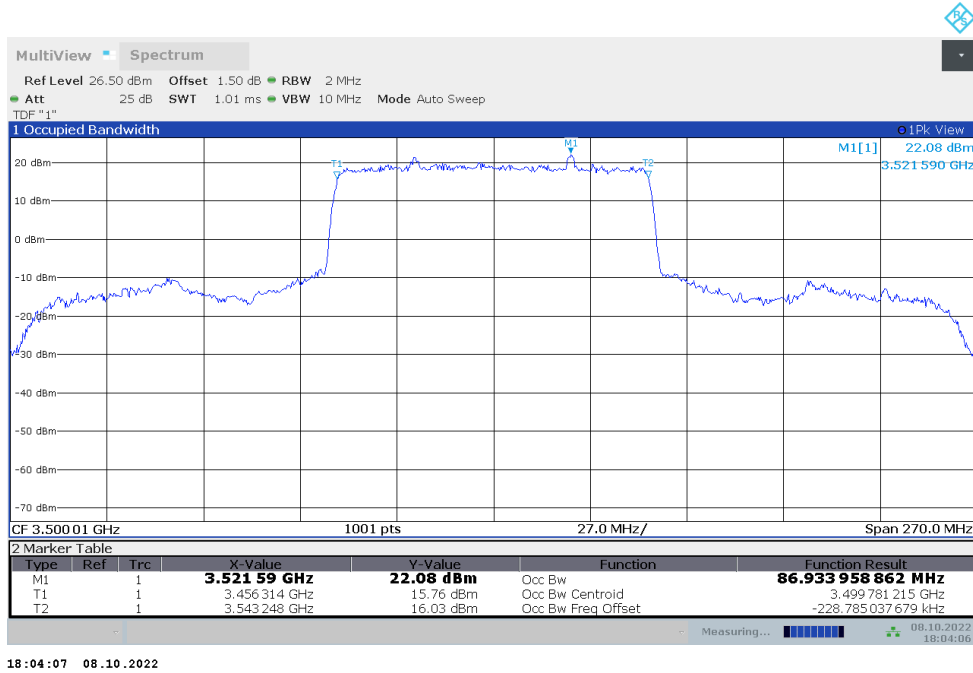

n77L,90MHz(99%)

Frequency (MHz)	Occupied Bandwidth (99%) (MHz)	
	DFT-s-pi/2 BPSK	DFT-s-QPSK
3500.01	86.934	87.330

n77L,90MHz Bandwidth,DFT-s-pi/2 BPSK (99% BW)