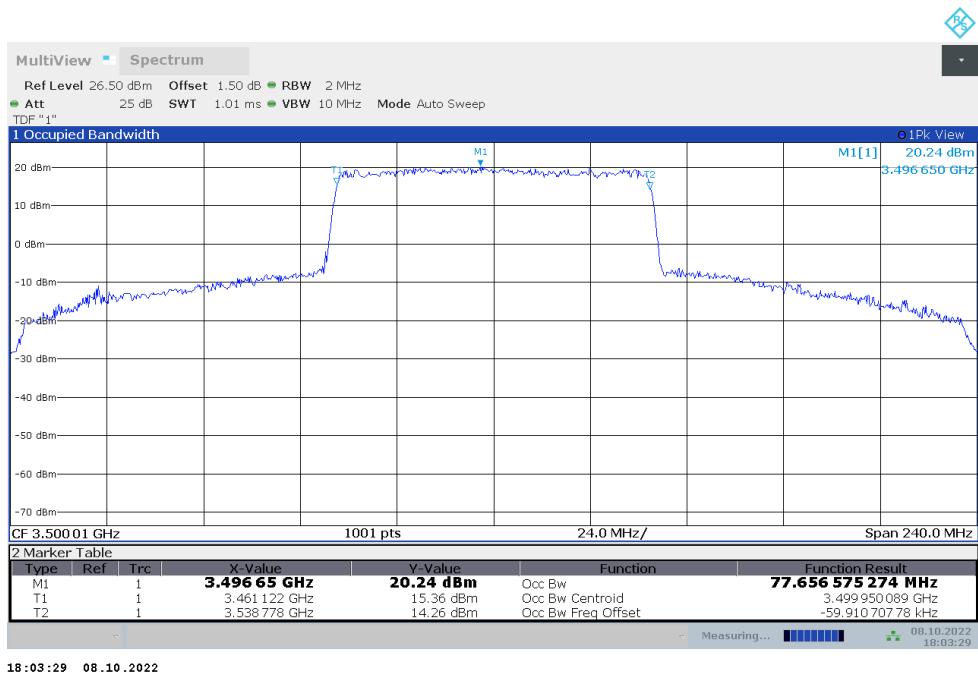

n77L,80MHz Bandwidth,DFT-s-QPSK (99% BW)