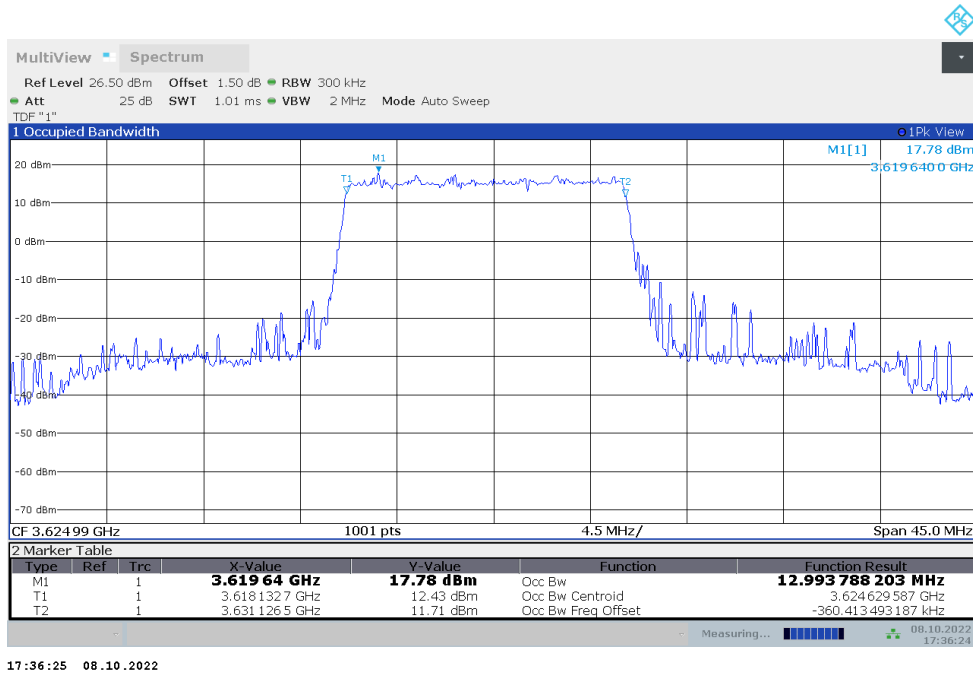

n48,15MHz(99%)

Frequency (MHz)	Occupied Bandwidth (99%) (MHz)	
	DFT-s-pi/2 BPSK	DFT-s-QPSK
3624.99	12.994	12.901

n48,15MHz Bandwidth,DFT-s-pi/2 BPSK (99% BW)