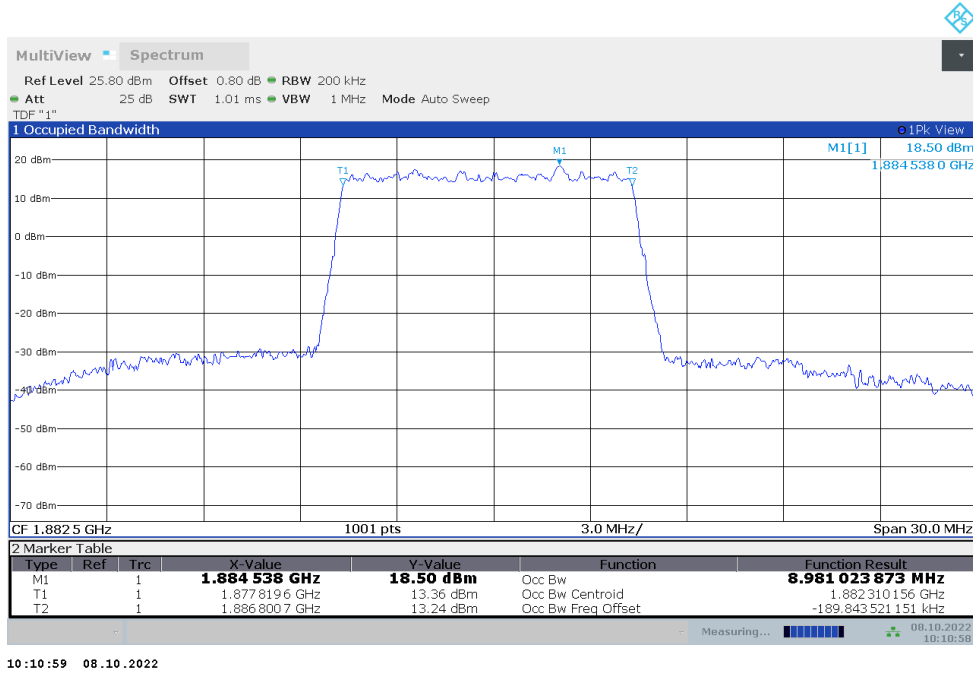

n25,5MHz Bandwidth,DFT-s-pi/2 BPSK (99% BW)

n25,5MHz Bandwidth,DFT-s-QPSK (99% BW)

**n25,10MHz(99%)**

Frequency (MHz)	Occupied Bandwidth (99%) (MHz)	
	DFT-s-pi/2 BPSK	DFT-s-QPSK
1882.5	8.981	9.008

**n25,10MHz Bandwidth,DFT-s-pi/2 BPSK (99% BW)**