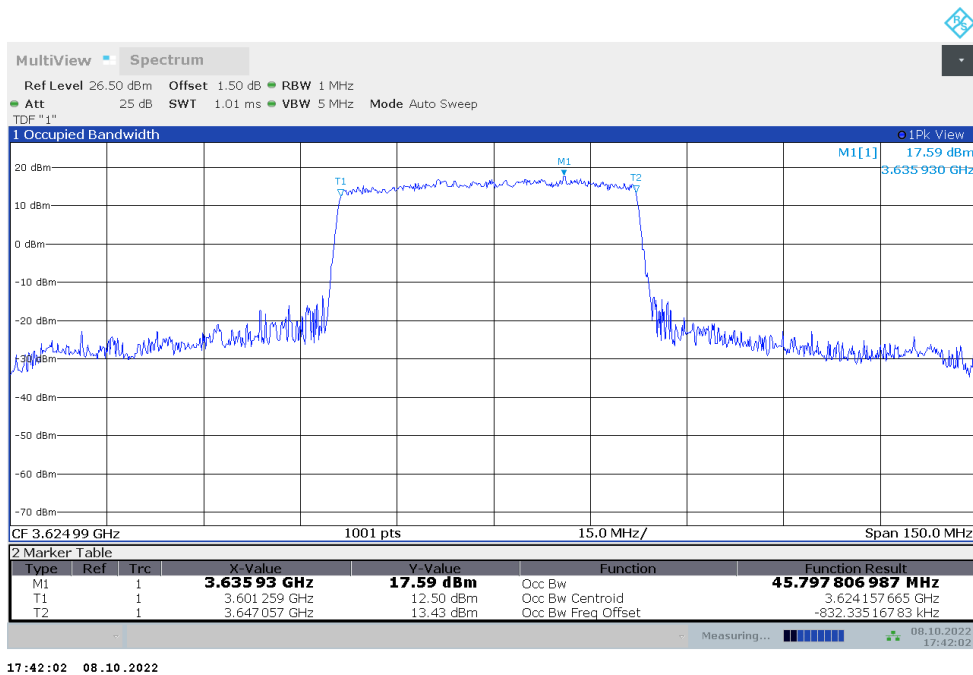

n48,50MHz Bandwidth,DFT-s-QPSK (99% BW)