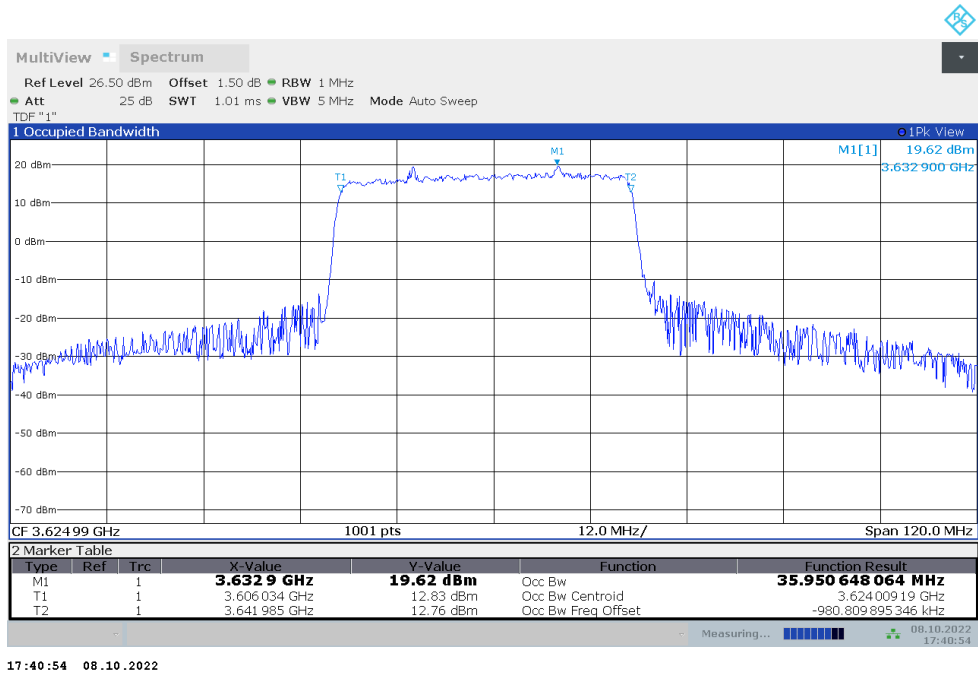

n48,40MHz(99%)

Frequency (MHz)	Occupied Bandwidth (99%) (MHz)	
	DFT-s-pi/2 BPSK	DFT-s-QPSK
3624.99	35.951	35.913

n48,40MHz Bandwidth,DFT-s-pi/2 BPSK (99% BW)