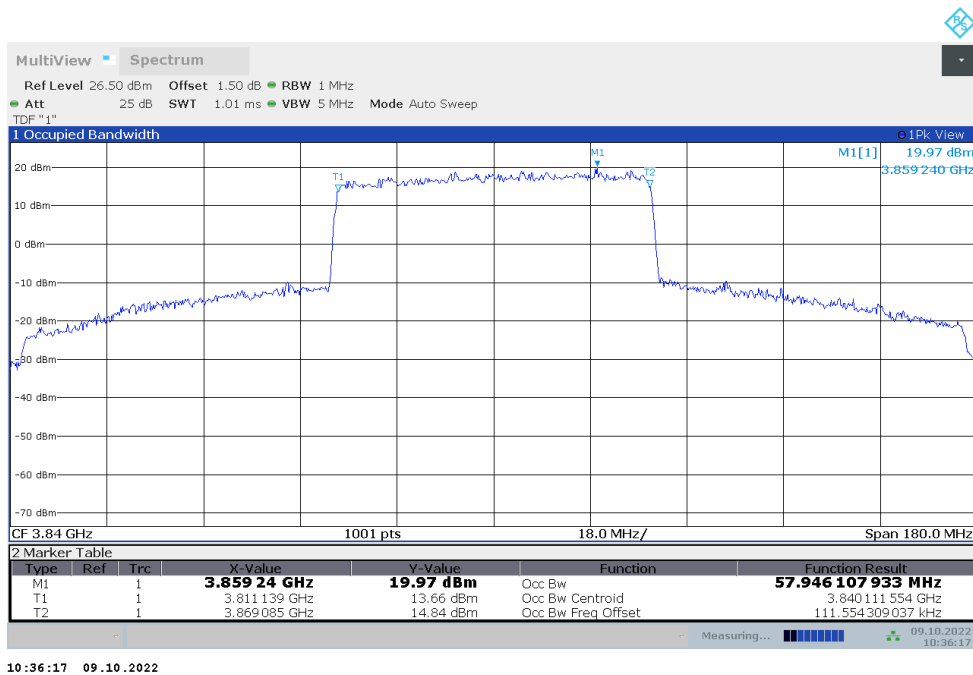

n77H,60MHz Bandwidth,DFT-s-QPSK (99% BW)