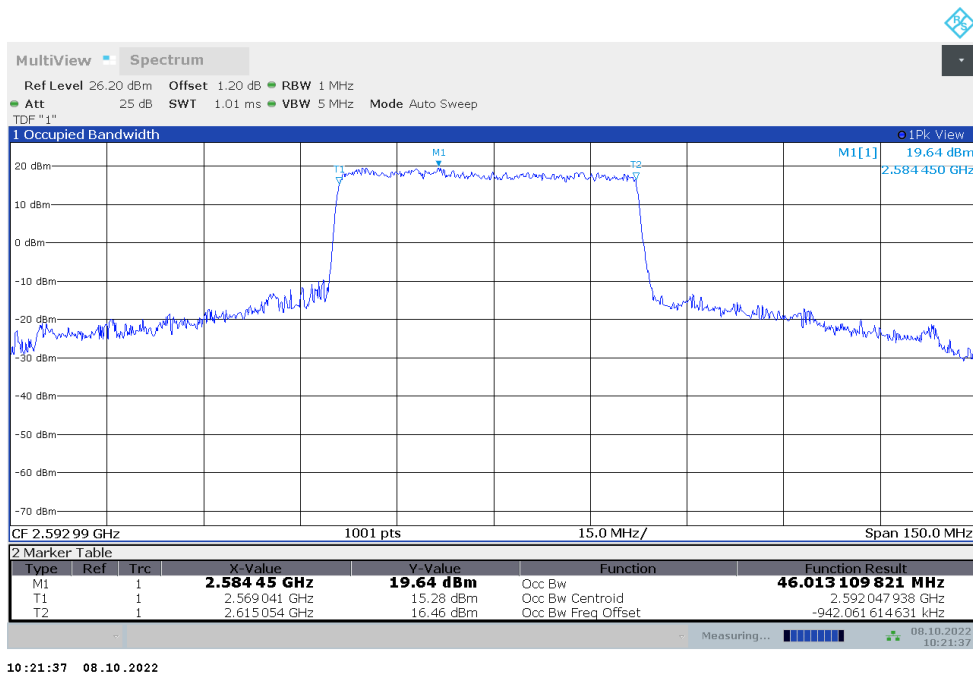

n41,50MHz Bandwidth,DFT-s-QPSK (99% BW)