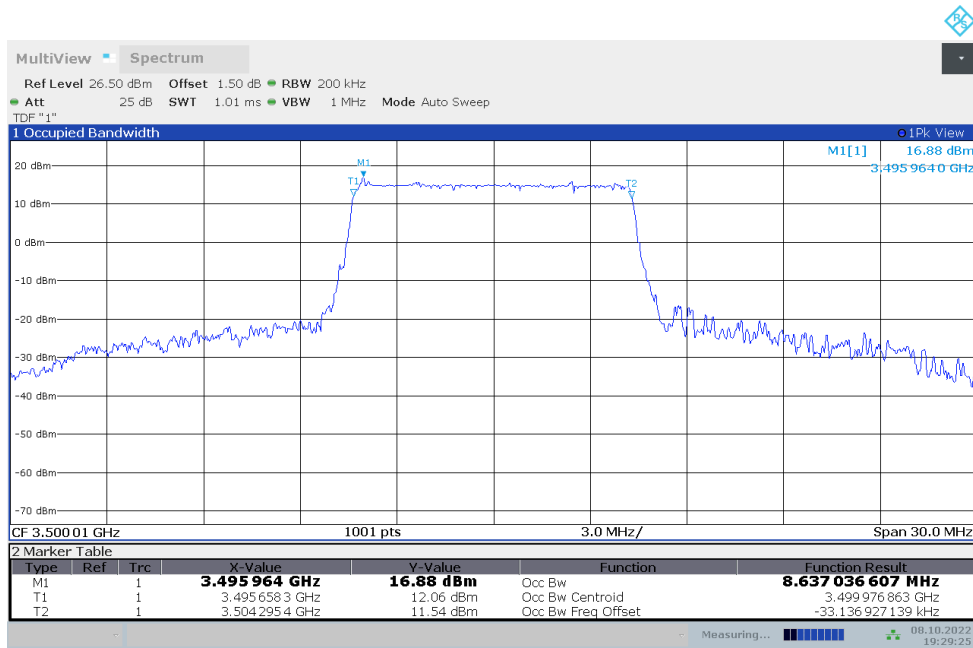

**n77H,100MHz Bandwidth,DFT-s-QPSK (99% BW)**

n78L

n78L,10MHz(99%)

Frequency (MHz)	Occupied Bandwidth (99%) (MHz)	
	DFT-s-pi/2 BPSK	DFT-s-QPSK
3500.01	8.654	8.637

n78L,10MHz Bandwidth,DFT-s-pi/2 BPSK (99% BW)

19:29:11 08.10.2022

n78L,10MHz Bandwidth,DFT-s-QPSK (99% BW)

19:29:26 08.10.2022

**n78L,15MHz(99%)**

Frequency (MHz)	Occupied Bandwidth (99%) (MHz)	
	DFT-s-pi/2 BPSK	DFT-s-QPSK
3500.01	12.935	12.929

**n78L,15MHz Bandwidth,DFT-s-pi/2 BPSK (99% BW)**