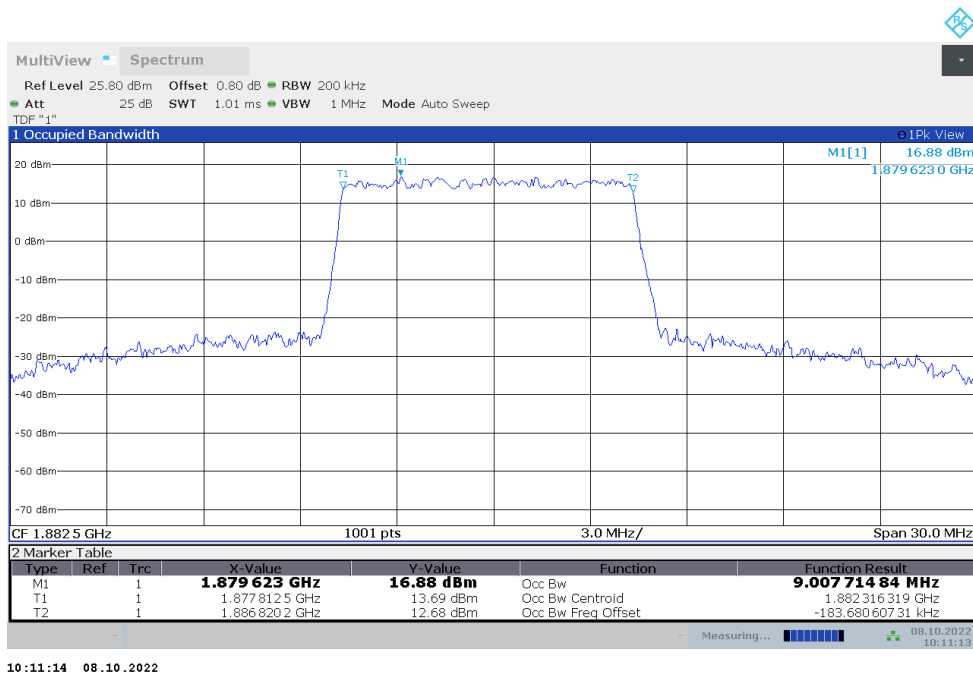

n25,10MHz Bandwidth,DFT-s-QPSK (99% BW)