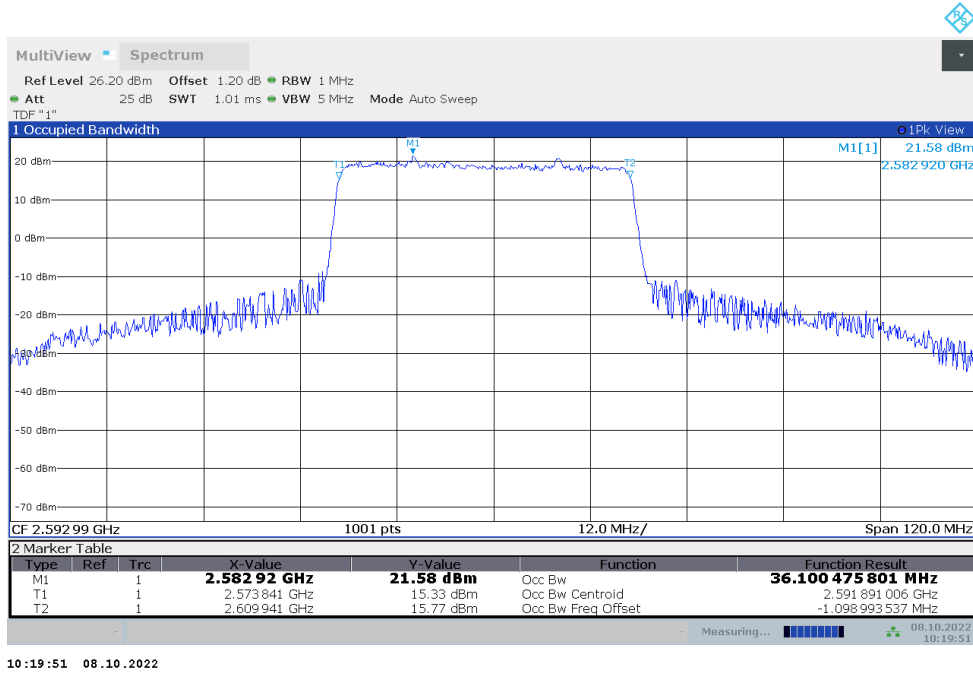

n41,40MHz(99%)

Frequency (MHz)	Occupied Bandwidth (99%) (MHz)	
	DFT-s-pi/2 BPSK	DFT-s-QPSK
2592.99	36.100	36.052

n41,40MHz Bandwidth,DFT-s-pi/2 BPSK (99% BW)