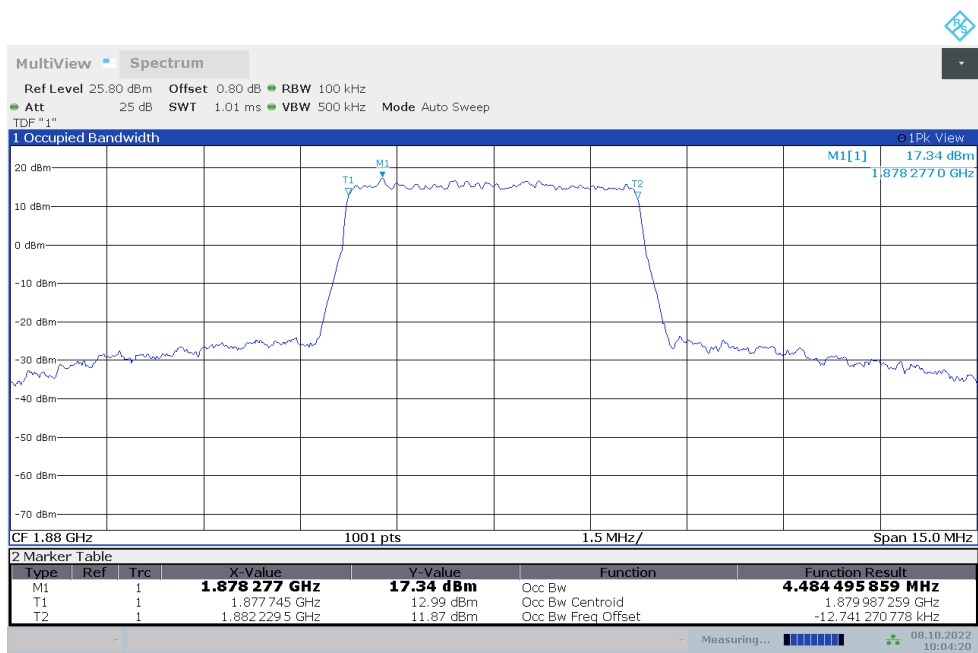

n2

n2,5MHz(99%)

Frequency (MHz)	Occupied Bandwidth (99%) (MHz)	
	DFT-s-pi/2 BPSK	DFT-s-QPSK
1880	4.499	4.484

n2,5MHz Bandwidth,DFT-s-pi/2 BPSK (99% BW)

10:04:05 08.10.2022

n2,5MHz Bandwidth,DFT-s-QPSK (99% BW)

10:04:21 08.10.2022

**n2,10MHz(99%)**

Frequency (MHz)	Occupied Bandwidth (99%) (MHz)	
	DFT-s-pi/2 BPSK	DFT-s-QPSK
1880	8.974	9.010

**n2,10MHz Bandwidth,DFT-s-pi/2 BPSK (99% BW)**

**n2,10MHz Bandwidth,DFT-s-QPSK (99% BW)**