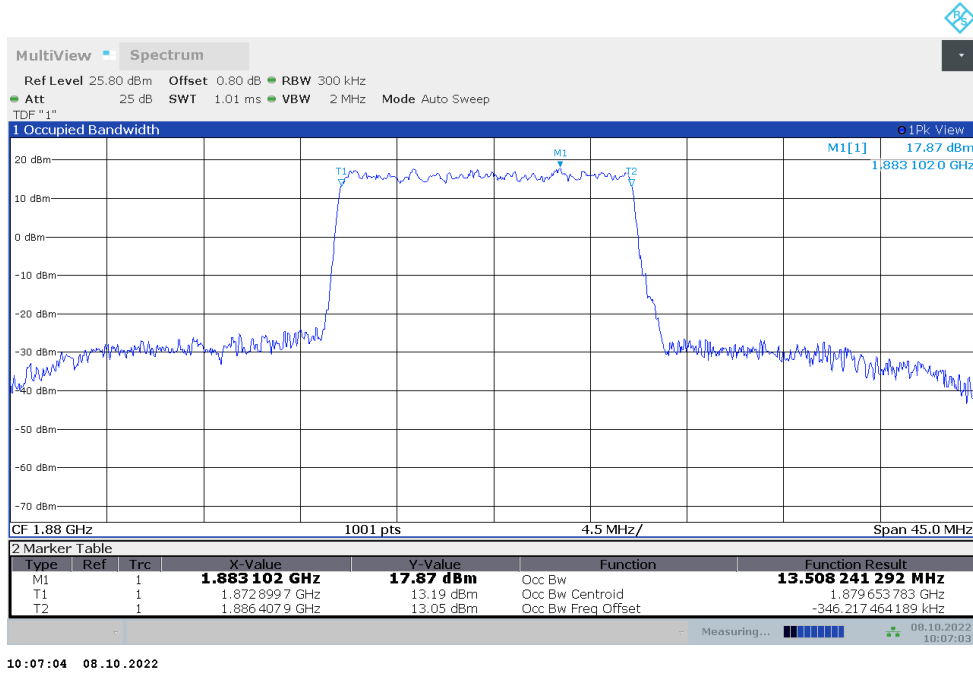

n2,15MHz(99%)

Frequency (MHz)	Occupied Bandwidth (99%) (MHz)	
	DFT-s-pi/2 BPSK	DFT-s-QPSK
1880	13.508	13.463

n2,15MHz Bandwidth,DFT-s-pi/2 BPSK (99% BW)