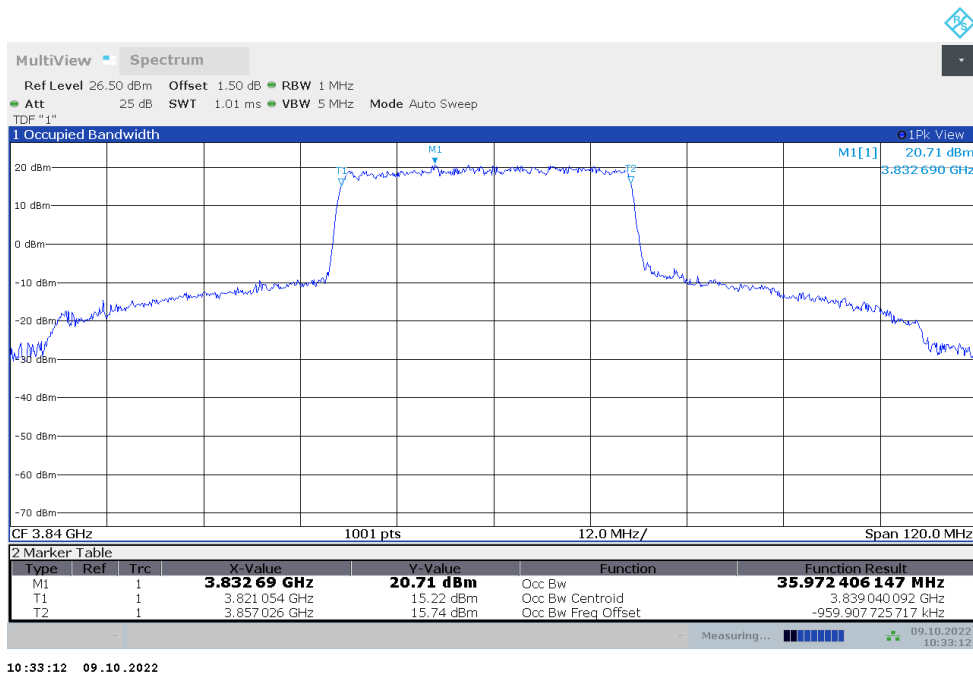

n77H,40MHz Bandwidth,DFT-s-QPSK (99% BW)