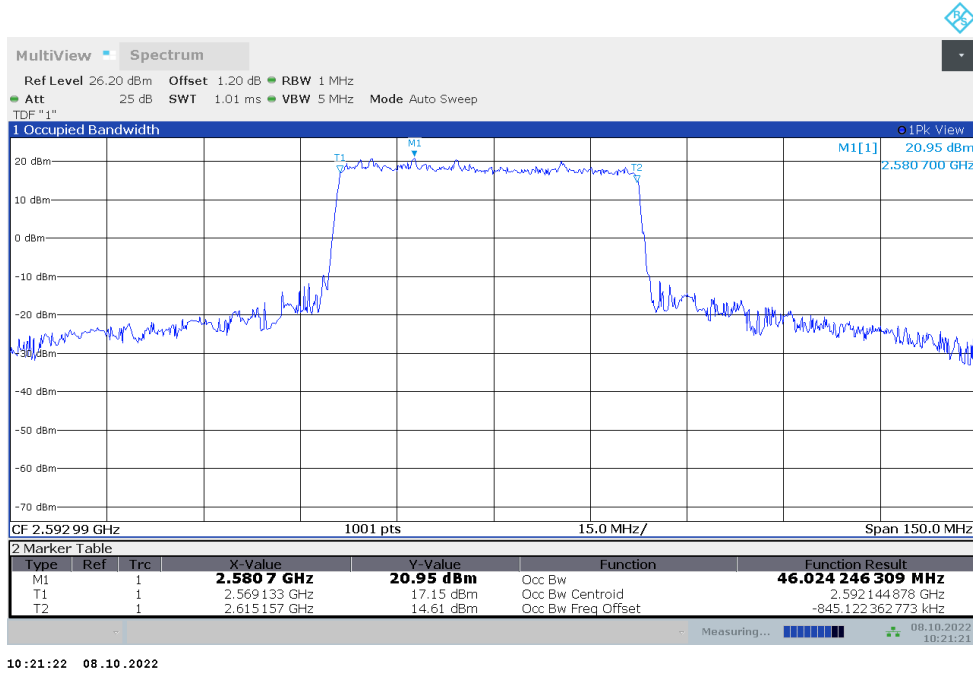

n41,50MHz(99%)

Frequency (MHz)	Occupied Bandwidth (99%) (MHz)	
	DFT-s-pi/2 BPSK	DFT-s-QPSK
2592.99	46.024	46.013

n41,50MHz Bandwidth,DFT-s-pi/2 BPSK (99% BW)