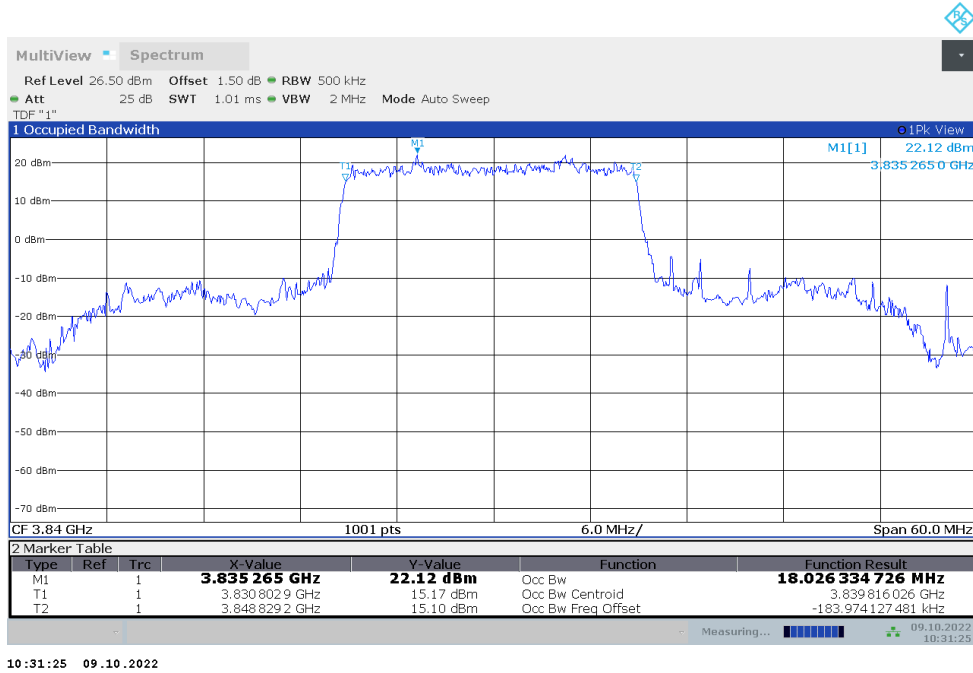

n77H,20MHz(99%)

Frequency (MHz)	Occupied Bandwidth (99%) (MHz)	
	DFT-s-pi/2 BPSK	DFT-s-QPSK
3840	18.026	18.054

n77H,20MHz Bandwidth,DFT-s-pi/2 BPSK (99% BW)