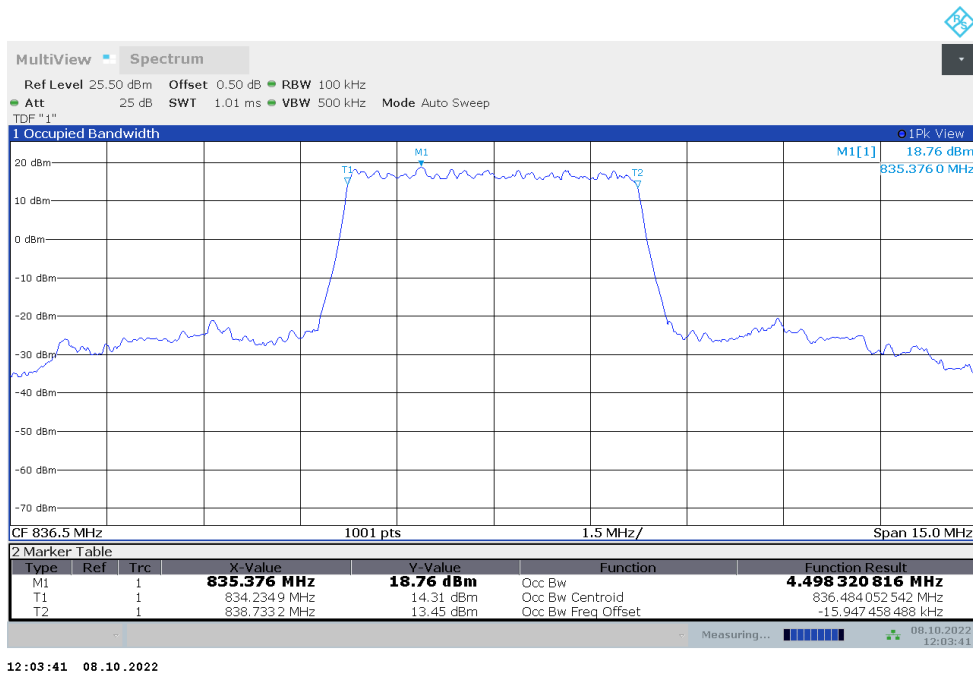

**n2,20MHz(99%)**

Frequency (MHz)	Occupied Bandwidth (99%) (MHz)	
	DFT-s-pi/2 BPSK	DFT-s-QPSK
1880	18.040	18.076

**n2,20MHz Bandwidth,DFT-s-pi/2 BPSK (99% BW)**

**n2,20MHz Bandwidth,DFT-s-QPSK (99% BW)**

n5  
n5,5MHz(99%)

Frequency (MHz)	Occupied Bandwidth (99%) (MHz)	
	DFT-s-pi/2 BPSK	DFT-s-QPSK
836.5	4.498	4.501

n5,5MHz Bandwidth,DFT-s-pi/2 BPSK (99% BW)

n5,5MHz Bandwidth,DFT-s-QPSK (99% BW)

**n5,10MHz(99%)**