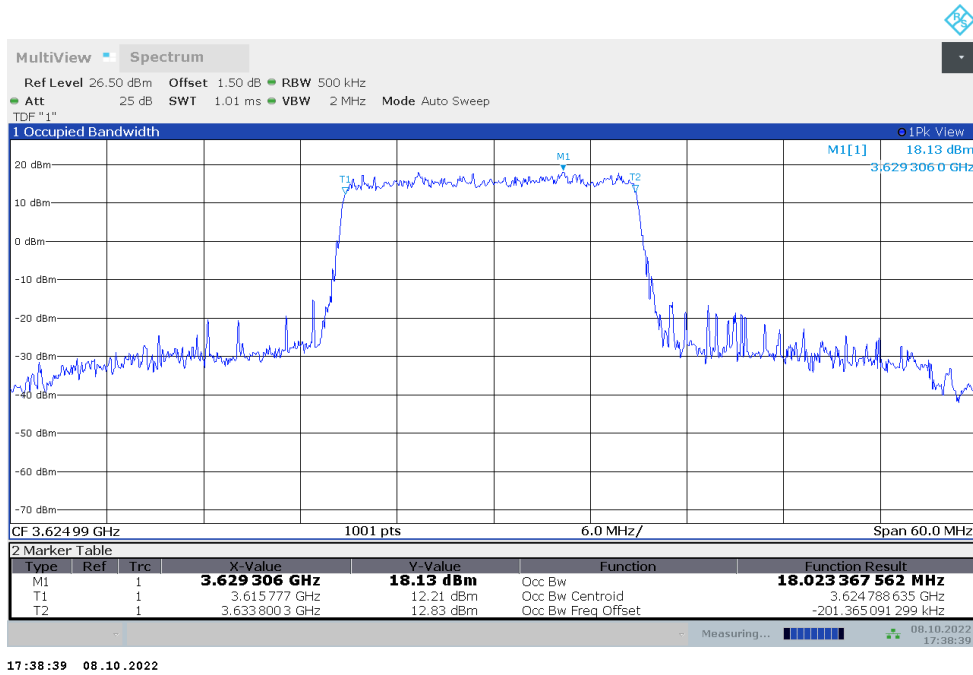

n48,20MHz(99%)

Frequency (MHz)	Occupied Bandwidth (99%) (MHz)	
	DFT-s-pi/2 BPSK	DFT-s-QPSK
3624.99	18.023	18.010

n48,20MHz Bandwidth,DFT-s-pi/2 BPSK (99% BW)