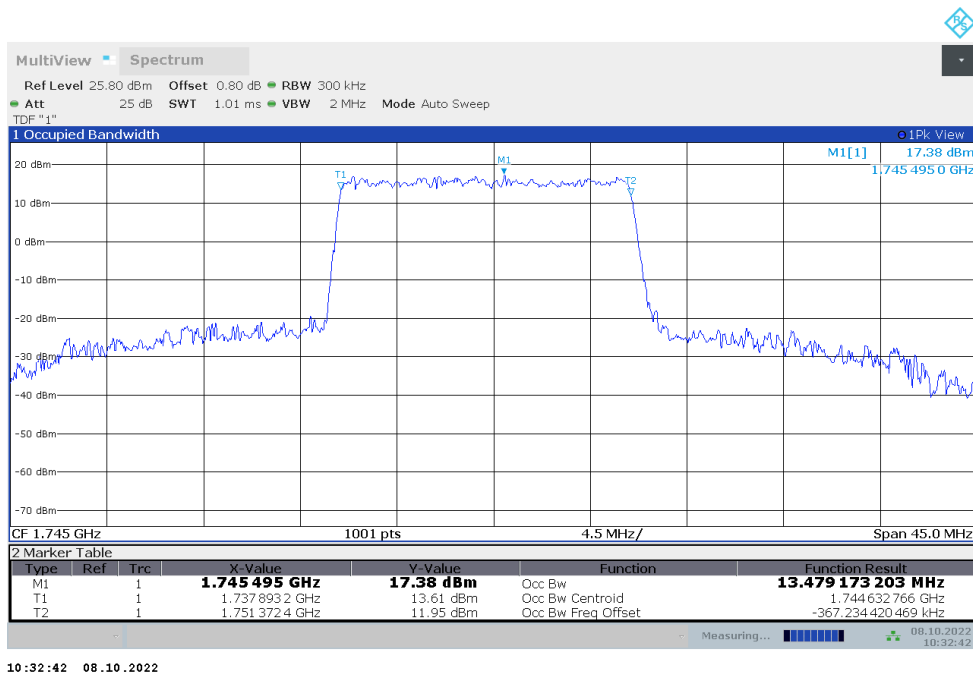

n66,15MHz Bandwidth,DFT-s-QPSK (99% BW)