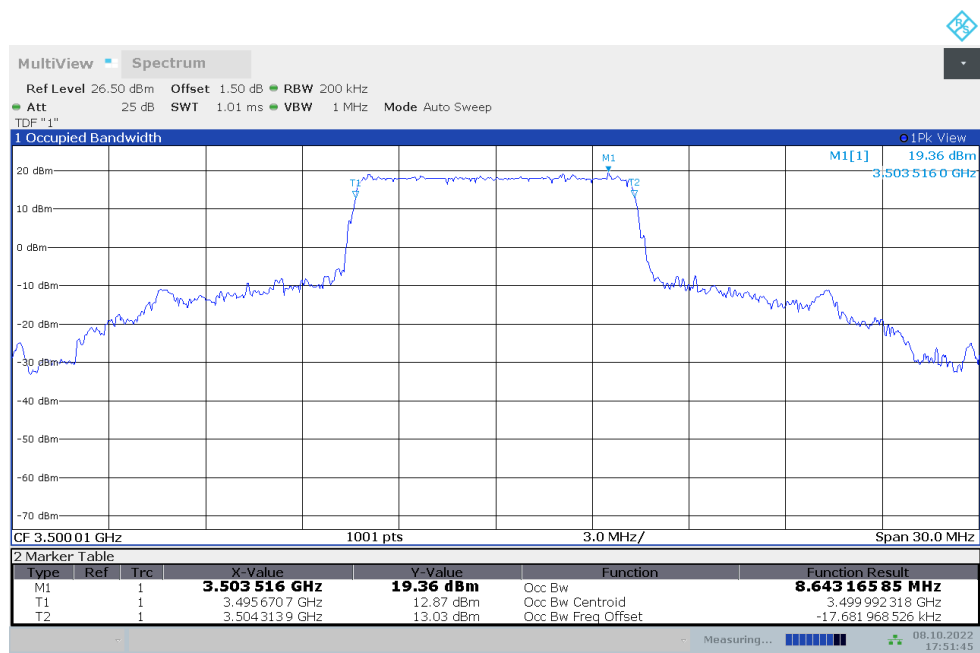

Frequency (MHz)	Occupied Bandwidth (99%) (MHz)	
	DFT-s-pi/2 BPSK	DFT-s-QPSK
680.5	18.066	18.067

**n71,20MHz Bandwidth,DFT-s-pi/2 BPSK (99% BW)**

**n71,20MHz Bandwidth,DFT-s-QPSK (99% BW)**

n77L

n77L,10MHz(99%)

Frequency (MHz)	Occupied Bandwidth (99%) (MHz)	
	DFT-s-pi/2 BPSK	DFT-s-QPSK
3500.01	8.646	8.643

n77L,10MHz Bandwidth,DFT-s-pi/2 BPSK (99% BW)

17:51:30 08.10.2022

n77L,10MHz Bandwidth,DFT-s-QPSK (99% BW)

17:51:45 08.10.2022