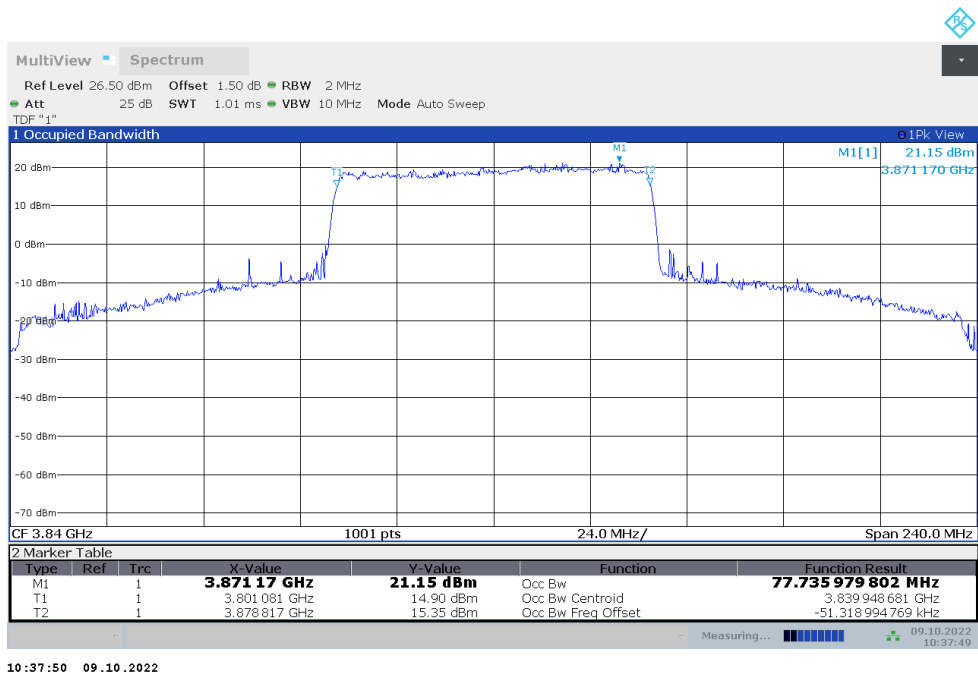

n77H,80MHz Bandwidth,DFT-s-QPSK (99% BW)