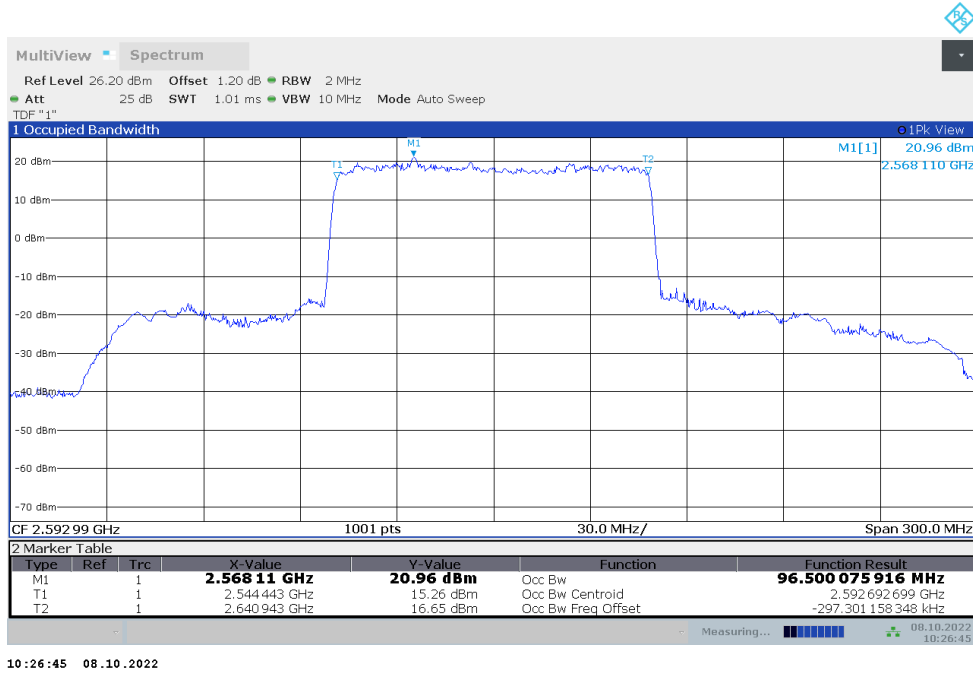

n41,100MHz(99%)

Frequency (MHz)	Occupied Bandwidth (99%) (MHz)	
	DFT-s-pi/2 BPSK	DFT-s-QPSK
2592.99	96.500	96.736

n41,100MHz Bandwidth,DFT-s-pi/2 BPSK (99% BW)