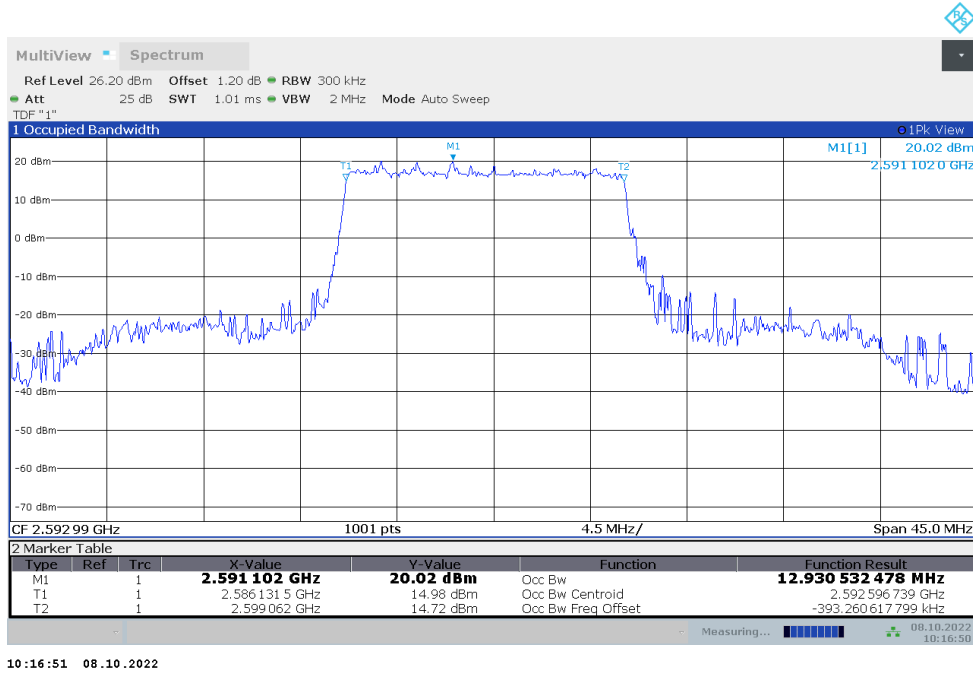

n41

n41,10MHz(99%)

Frequency (MHz)	Occupied Bandwidth (99%) (MHz)	
	DFT-s-pi/2 BPSK	DFT-s-QPSK
2592.99	8.629	8.599

n41,10MHz Bandwidth,DFT-s-pi/2 BPSK (99% BW)

10:15:22 08.10.2022

n41,10MHz Bandwidth,DFT-s-QPSK (99% BW)

10:15:37 08.10.2022

**n41,15MHz(99%)**

Frequency (MHz)	Occupied Bandwidth (99%) (MHz)	
	DFT-s-pi/2 BPSK	DFT-s-QPSK
2592.99	12.931	12.944

**n41,15MHz Bandwidth,DFT-s-pi/2 BPSK (99% BW)**

**n41,15MHz Bandwidth,DFT-s-QPSK (99% BW)**