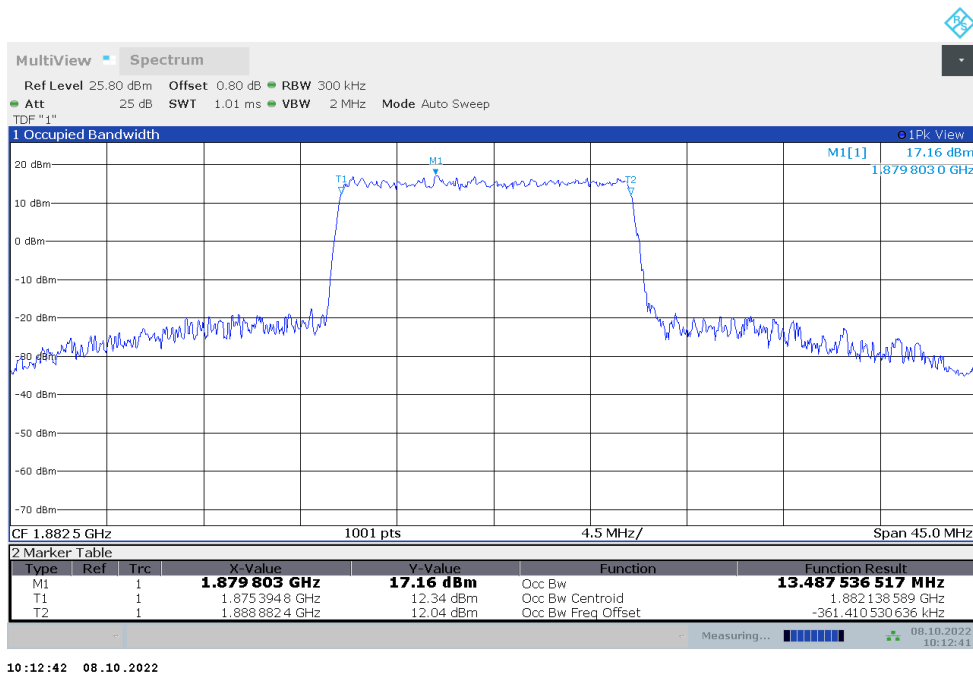

**n25,10MHz Bandwidth,DFT-s-QPSK (99% BW)**

n25,15MHz(99%)

Frequency (MHz)	Occupied Bandwidth (99%) (MHz)	
	DFT-s-pi/2 BPSK	DFT-s-QPSK
1882.5	13.517	13.488

n25,15MHz Bandwidth,DFT-s-pi/2 BPSK (99% BW)

n25,15MHz Bandwidth,DFT-s-QPSK (99% BW)