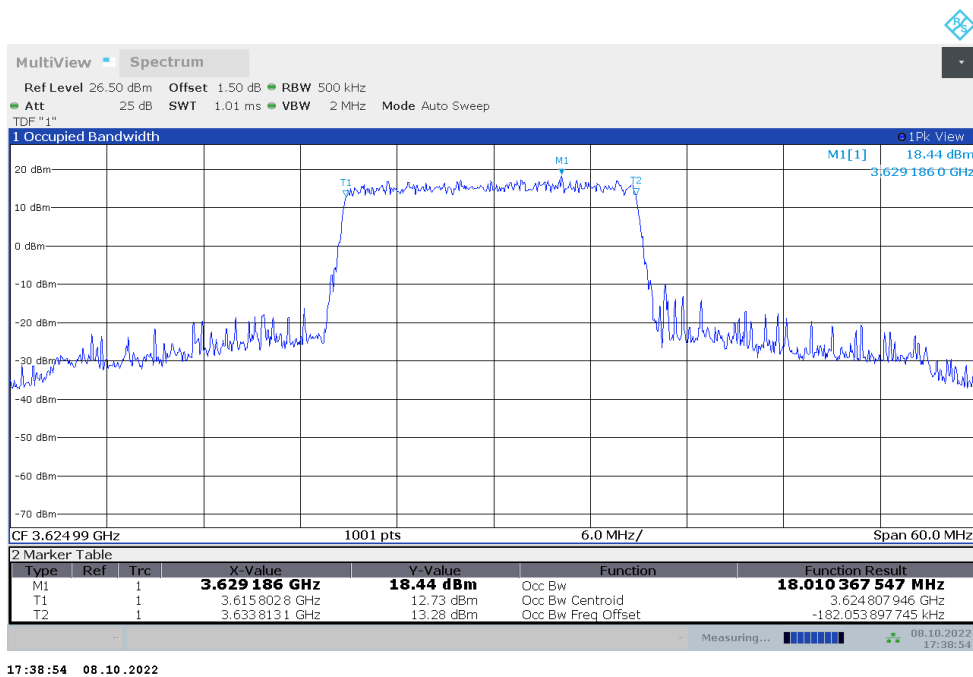

n48,20MHz Bandwidth,DFT-s-QPSK (99% BW)