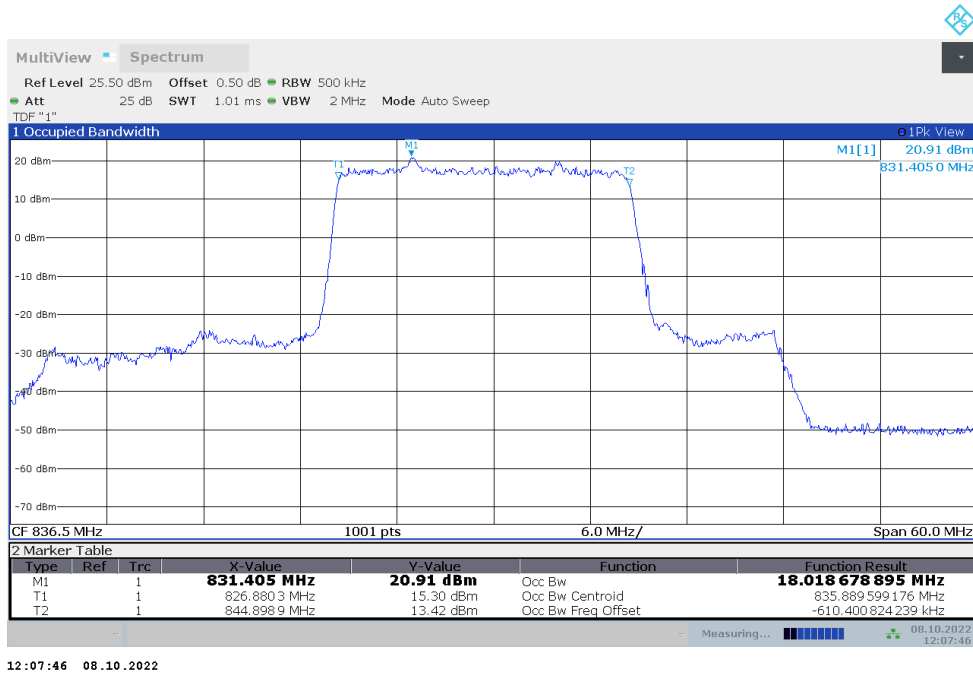

n5,20MHz(99%)

Frequency (MHz)	Occupied Bandwidth (99%) (MHz)	
	DFT-s-pi/2 BPSK	DFT-s-QPSK
836.5	18.019	18.051

n5,20MHz Bandwidth,DFT-s-pi/2 BPSK (99% BW)