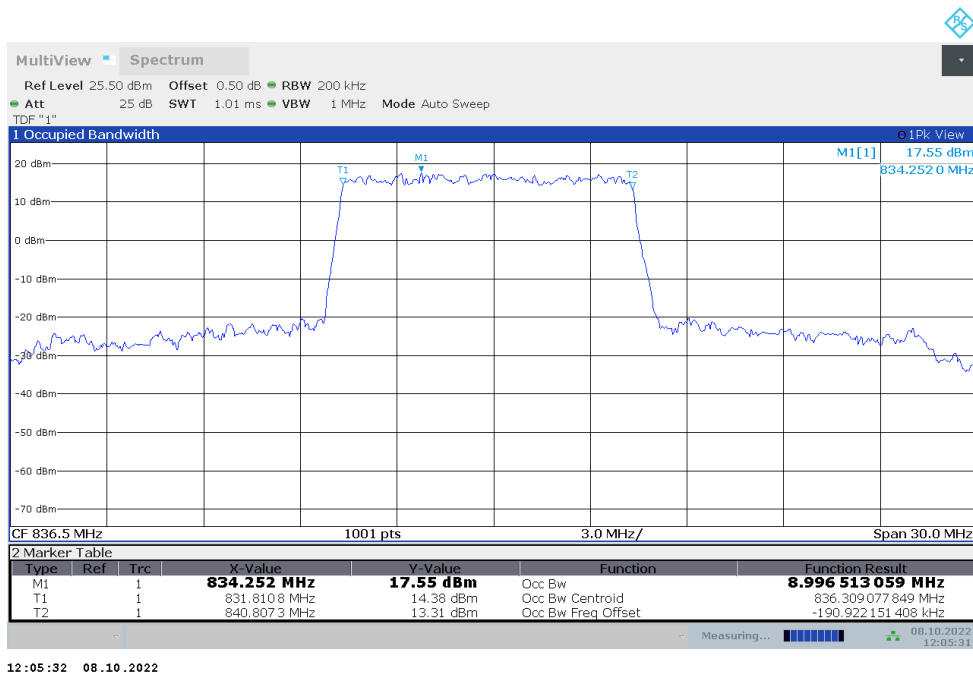

n5,10MHz Bandwidth,DFT-s-QPSK (99% BW)