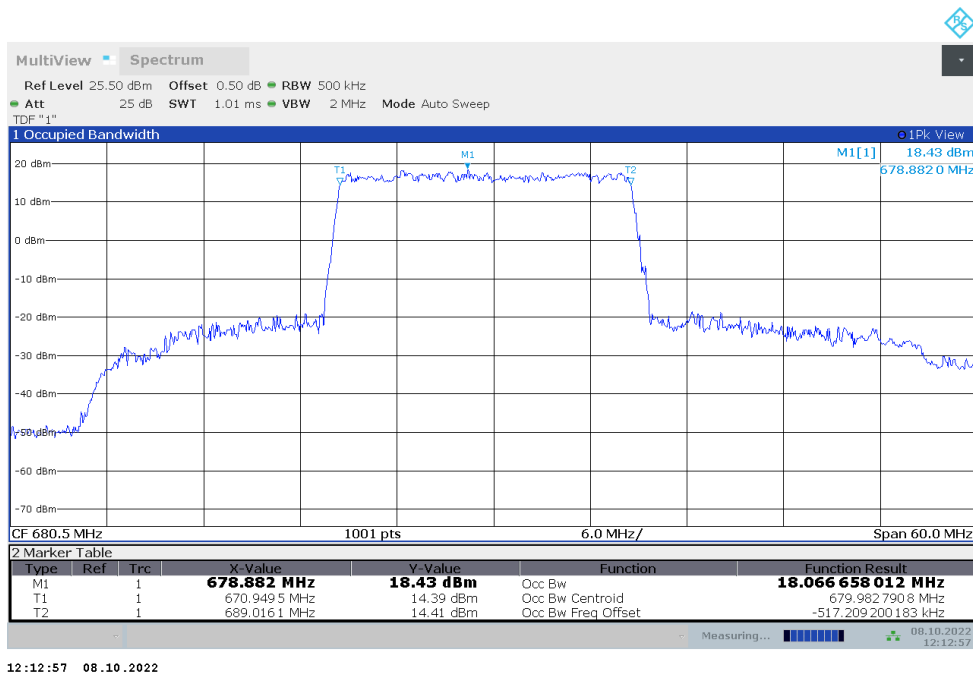

n71,20MHz Bandwidth,DFT-s-QPSK (99% BW)