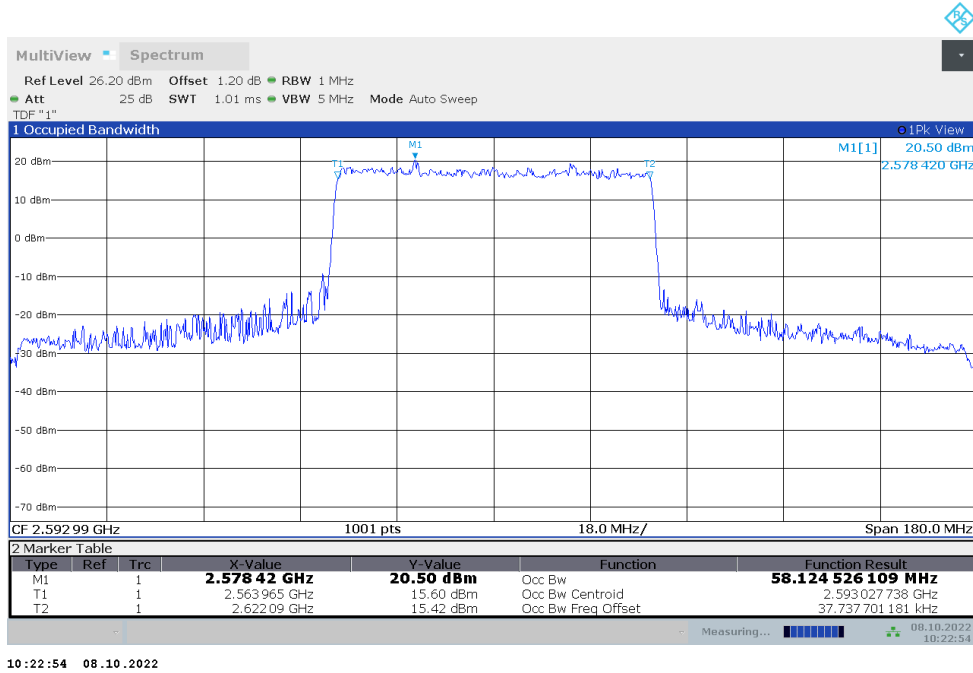

n41,60MHz(99%)

Frequency (MHz)	Occupied Bandwidth (99%) (MHz)	
	DFT-s-pi/2 BPSK	DFT-s-QPSK
2592.99	58.125	57.982

n41,60MHz Bandwidth,DFT-s-pi/2 BPSK (99% BW)