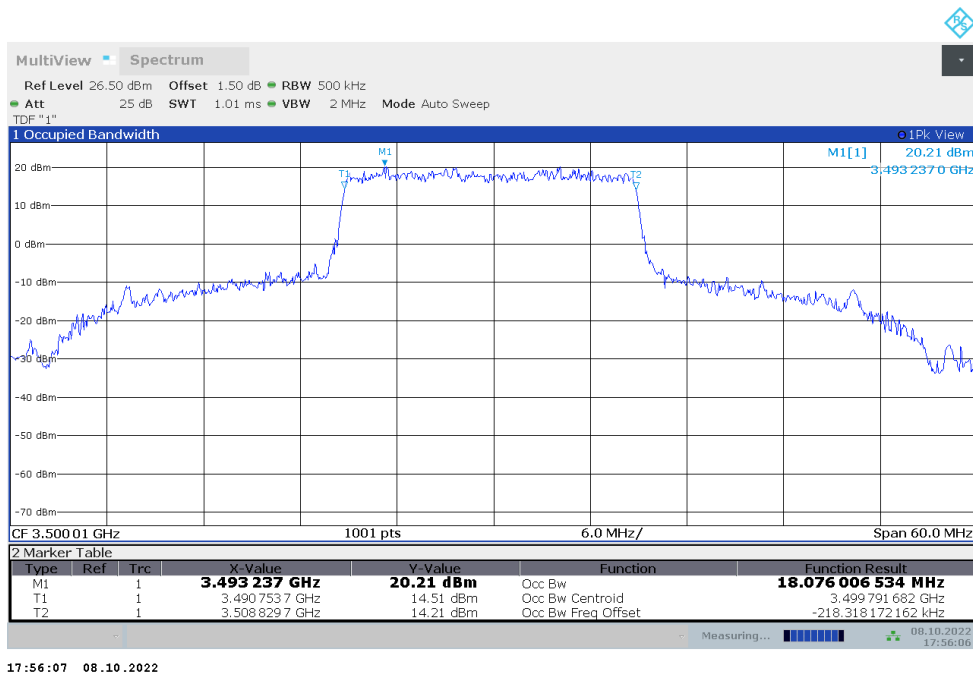

n77L,20MHz Bandwidth,DFT-s-QPSK (99% BW)