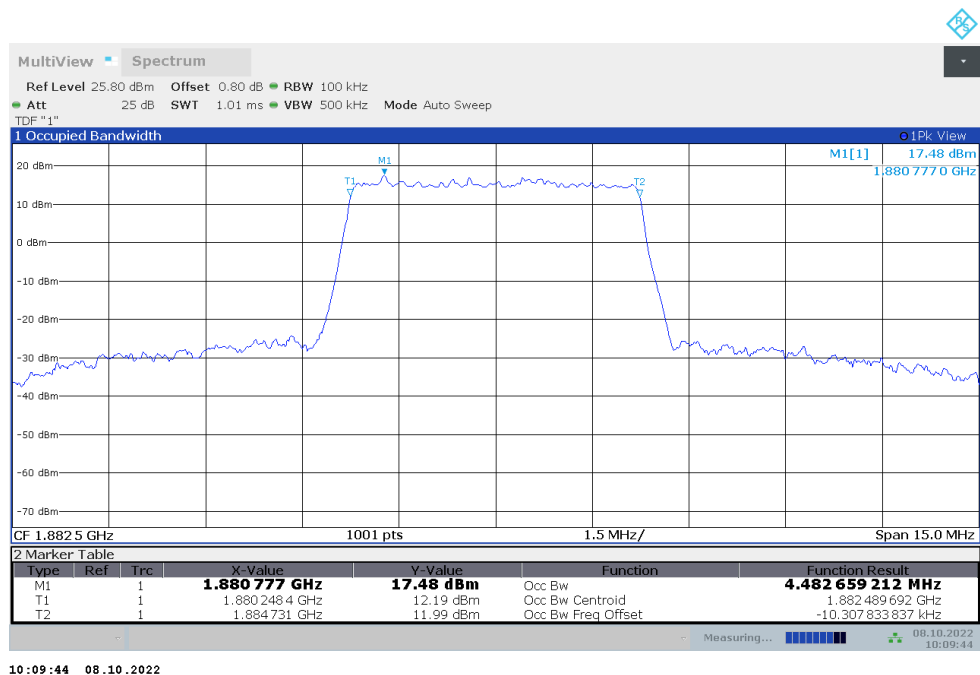

n25,5MHz Bandwidth,DFT-s-QPSK (99% BW)