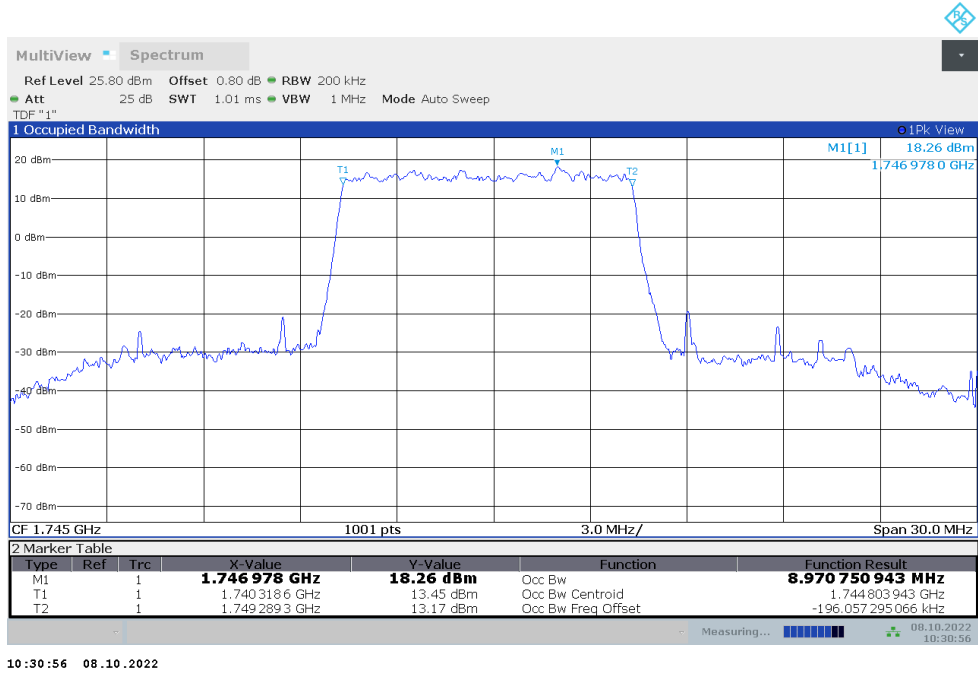

n66,10MHz(99%)

Frequency (MHz)	Occupied Bandwidth (99%) (MHz)	
	DFT-s-pi/2 BPSK	DFT-s-QPSK
1745	8.971	8.999

n66,10MHz Bandwidth,DFT-s-pi/2 BPSK (99% BW)