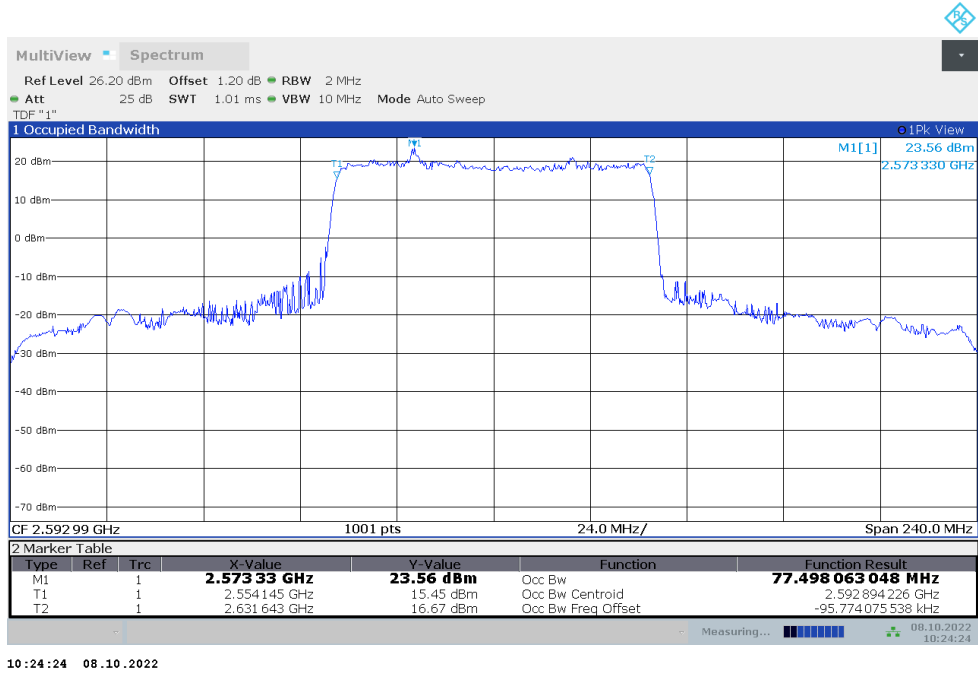

n41,80MHz(99%)

Frequency (MHz)	Occupied Bandwidth (99%) (MHz)	
	DFT-s-pi/2 BPSK	DFT-s-QPSK
2592.99	77.498	77.674

n41,80MHz Bandwidth,DFT-s-pi/2 BPSK (99% BW)