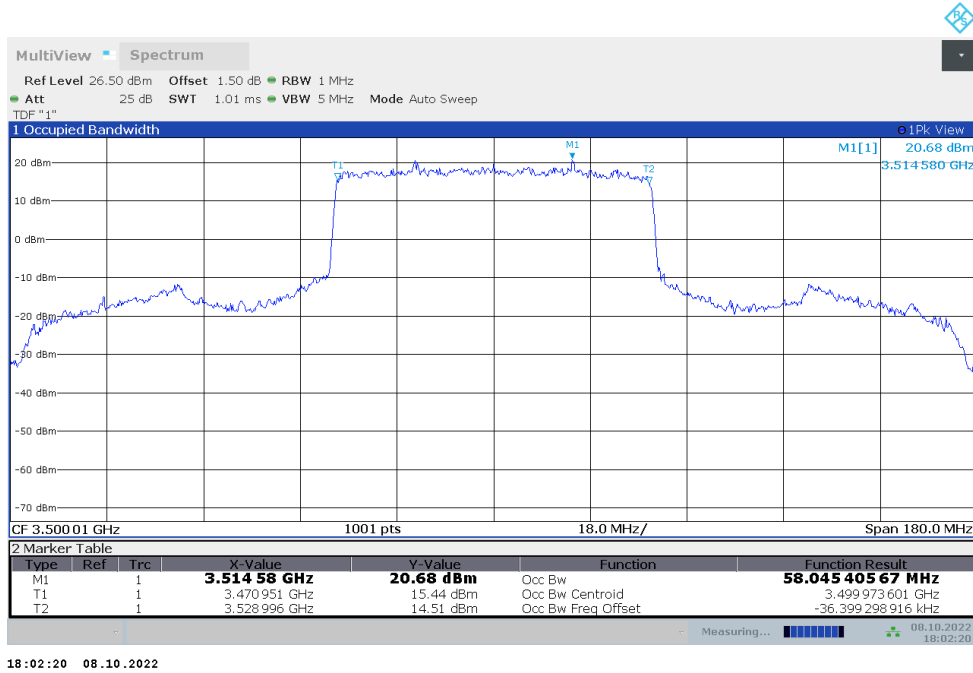

n77L,60MHz(99%)

Frequency (MHz)	Occupied Bandwidth (99%) (MHz)	
	DFT-s-pi/2 BPSK	DFT-s-QPSK
3500.01	58.045	58.052

n77L,60MHz Bandwidth,DFT-s-pi/2 BPSK (99% BW)