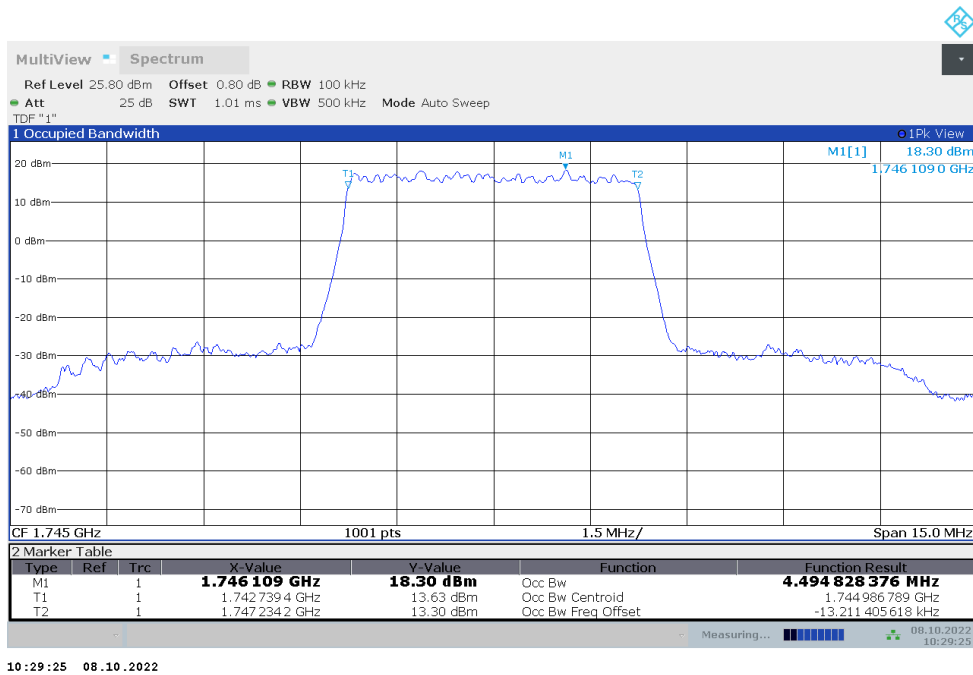

n66
n66,5MHz(99%)

Frequency (MHz)	Occupied Bandwidth (99%) (MHz)	
	DFT-s-pi/2 BPSK	DFT-s-QPSK
1745	4.495	4.487

n66,5MHz Bandwidth,DFT-s-pi/2 BPSK (99% BW)