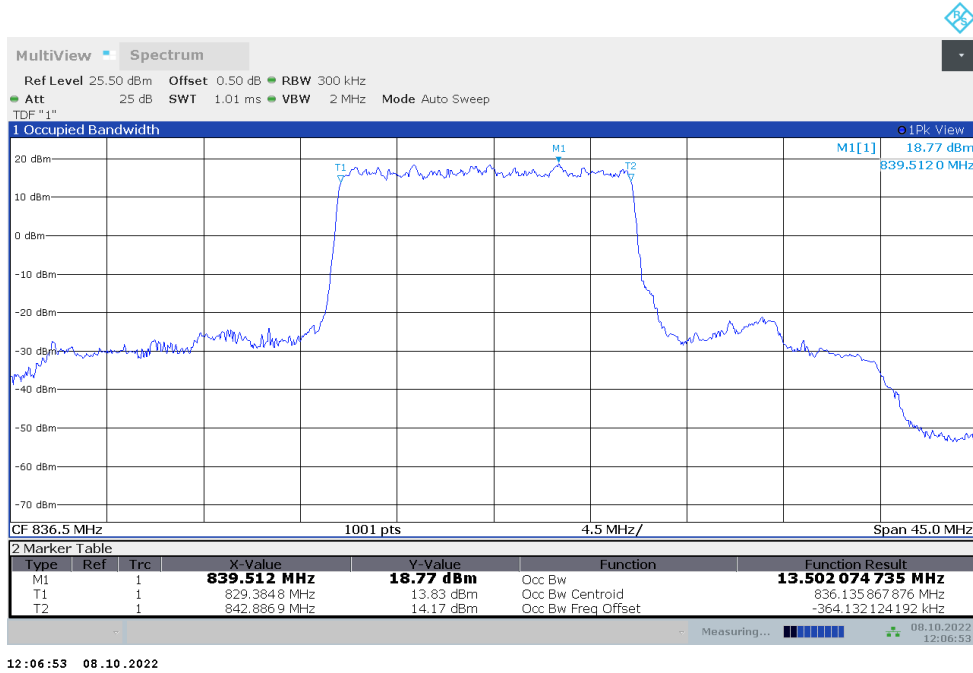

n5,15MHz(99%)

Frequency (MHz)	Occupied Bandwidth (99%) (MHz)	
	DFT-s-pi/2 BPSK	DFT-s-QPSK
836.5	13.502	13.451

n5,15MHz Bandwidth,DFT-s-pi/2 BPSK (99% BW)