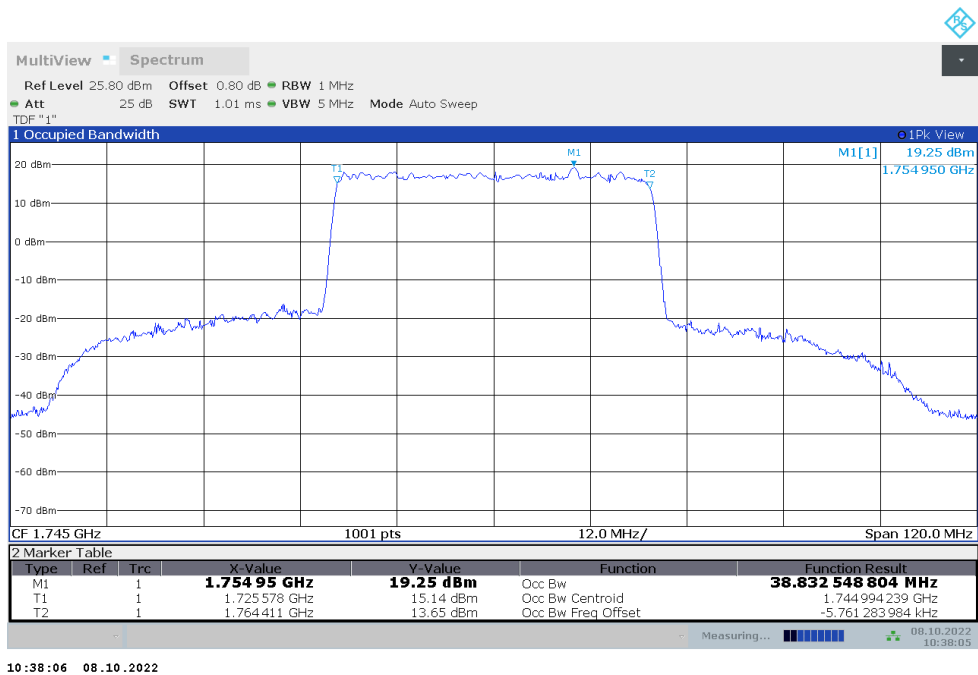

n66,40MHz Bandwidth,DFT-s-QPSK (99% BW)