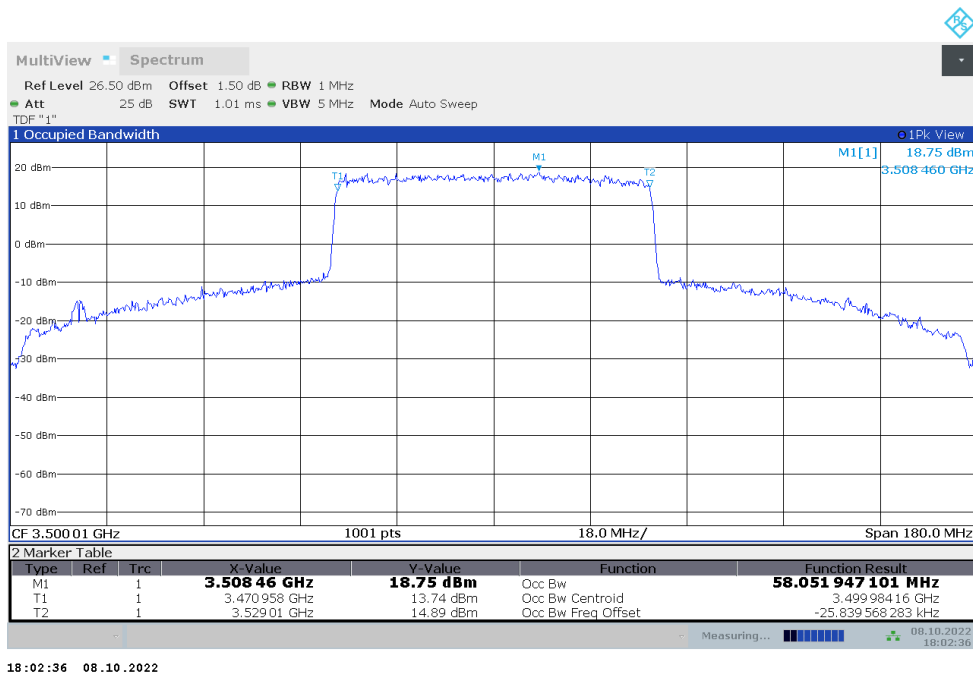

n77L,60MHz Bandwidth,DFT-s-QPSK (99% BW)