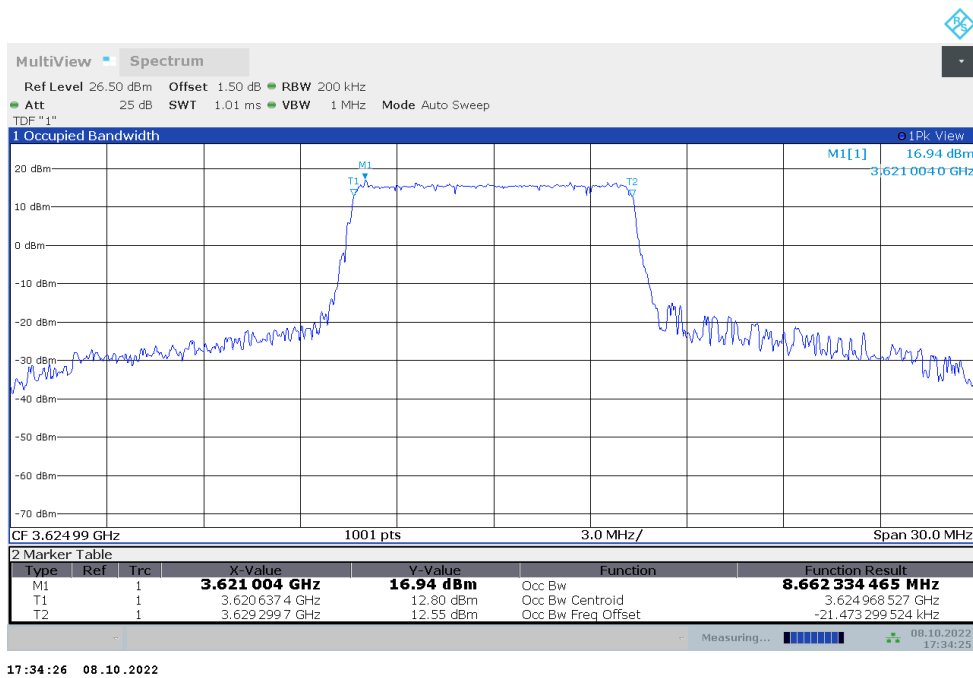

n48

n48,10MHz(99%)

Frequency (MHz)	Occupied Bandwidth (99%) (MHz)	
	DFT-s-pi/2 BPSK	DFT-s-QPSK
3624.99	8.622	8.662

n48,10MHz Bandwidth,DFT-s-pi/2 BPSK (99% BW)

n48,10MHz Bandwidth,DFT-s-QPSK (99% BW)

**n48,15MHz(99%)**