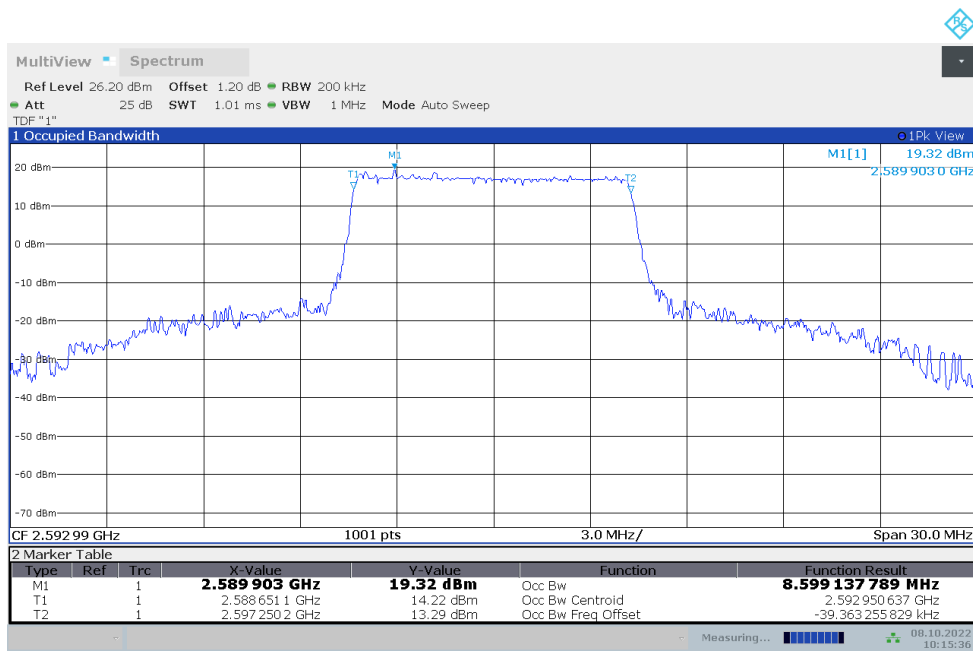

n41

n41,10MHz(99%)

Frequency (MHz)	Occupied Bandwidth (99%) (MHz)	
	DFT-s-pi/2 BPSK	DFT-s-QPSK
2592.99	8.629	8.599

n41,10MHz Bandwidth,DFT-s-pi/2 BPSK (99% BW)

10:15:22 08.10.2022

n41,10MHz Bandwidth,DFT-s-QPSK (99% BW)