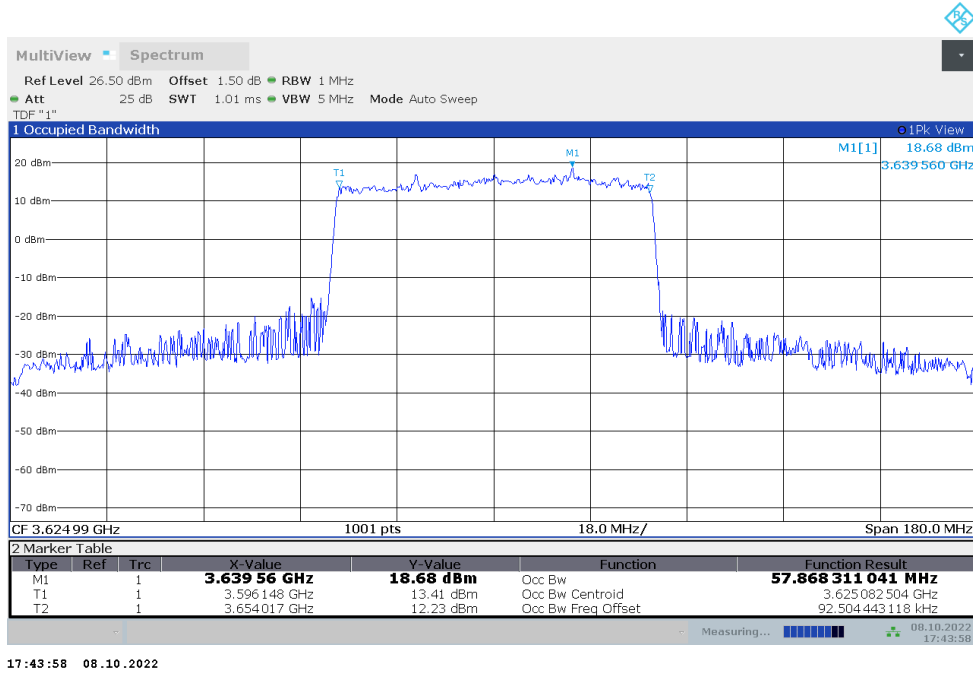

n48,60MHz(99%)

Frequency (MHz)	Occupied Bandwidth (99%) (MHz)	
	DFT-s-pi/2 BPSK	DFT-s-QPSK
3624.99	57.868	57.674

n48,60MHz Bandwidth,DFT-s-pi/2 BPSK (99% BW)