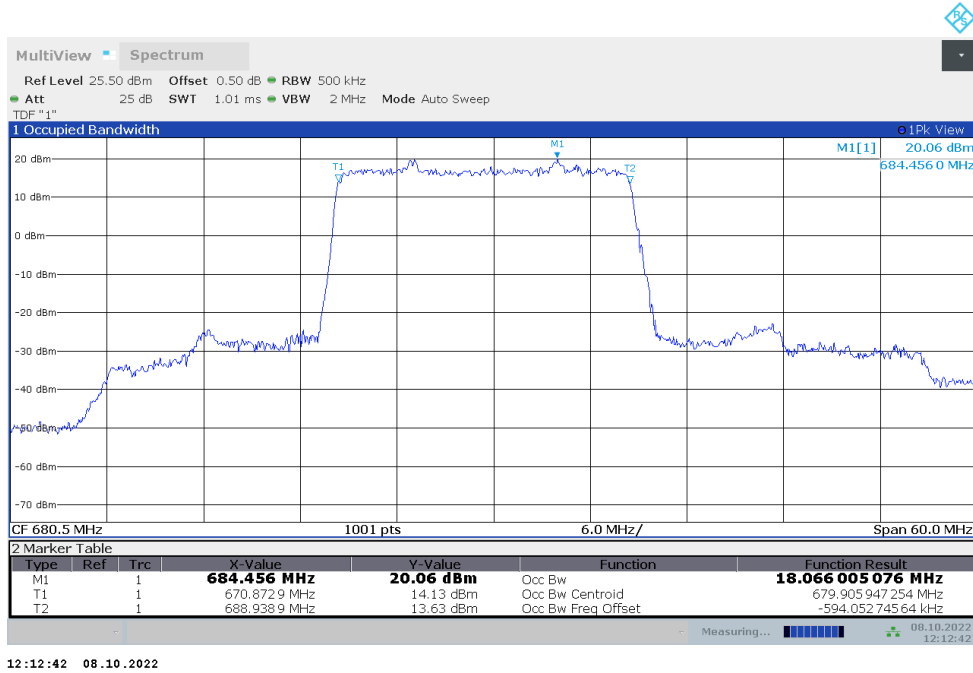

n71,20MHz(99%)

Frequency (MHz)	Occupied Bandwidth (99%) (MHz)	
	DFT-s-pi/2 BPSK	DFT-s-QPSK
680.5	18.066	18.067

n71,20MHz Bandwidth,DFT-s-pi/2 BPSK (99% BW)