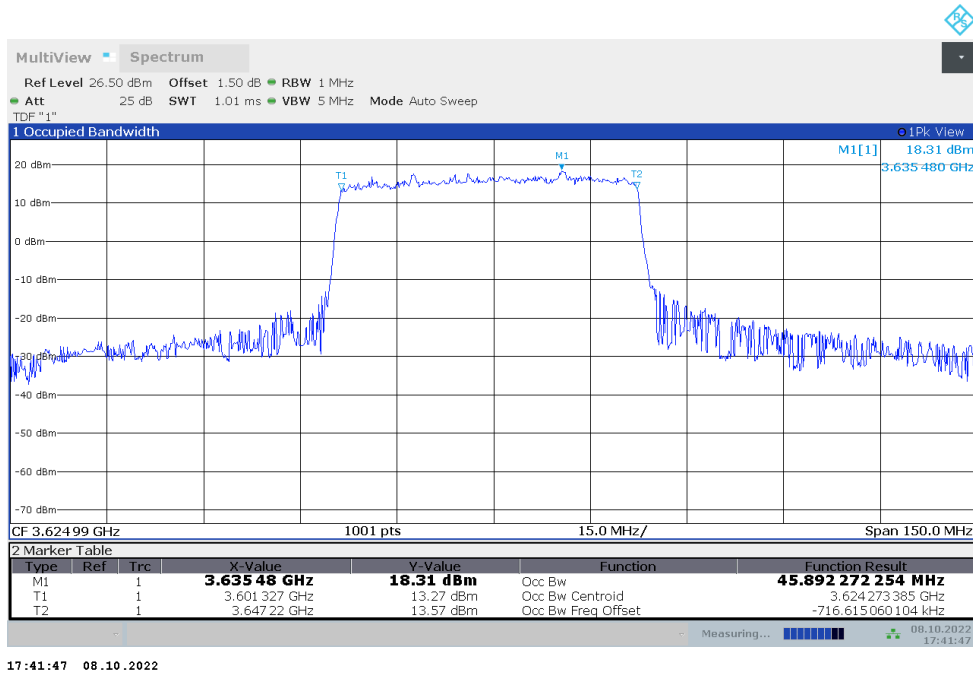

n48,50MHz(99%)

Frequency (MHz)	Occupied Bandwidth (99%) (MHz)	
	DFT-s-pi/2 BPSK	DFT-s-QPSK
3624.99	45.892	45.798

n48,50MHz Bandwidth,DFT-s-pi/2 BPSK (99% BW)