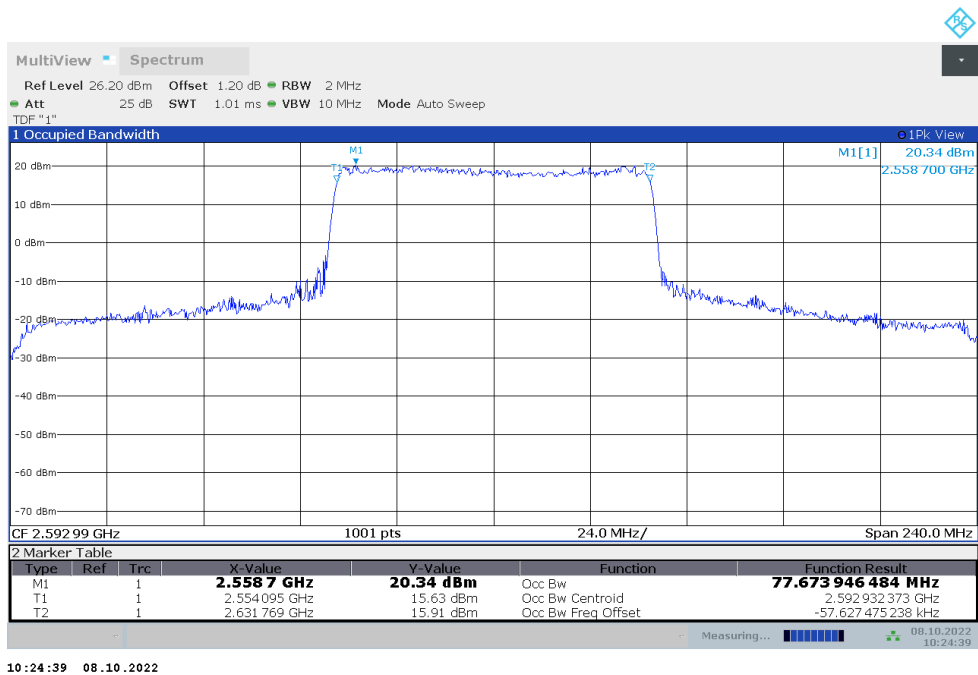

n41,80MHz Bandwidth,DFT-s-QPSK (99% BW)