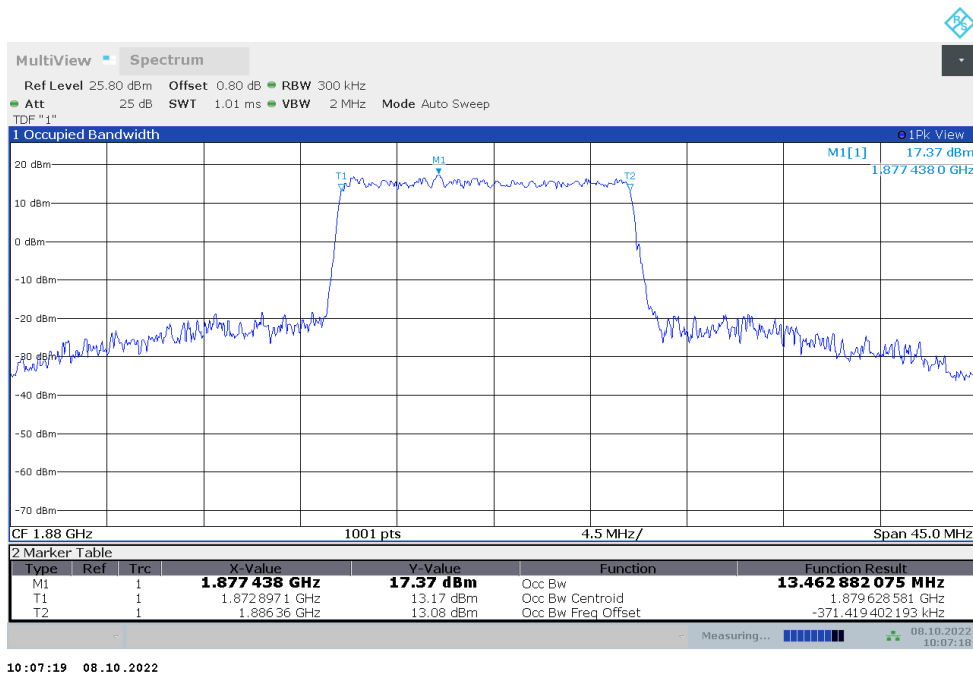

10:04:21 08.10.2022

**n2,10MHz(99%)**

Frequency (MHz)	Occupied Bandwidth (99%) (MHz)	
	DFT-s-pi/2 BPSK	DFT-s-QPSK
1880	8.974	9.010

**n2,10MHz Bandwidth,DFT-s-pi/2 BPSK (99% BW)**

**n2,10MHz Bandwidth,DFT-s-QPSK (99% BW)**

**n2,15MHz(99%)**

Frequency (MHz)	Occupied Bandwidth (99%) (MHz)	
	DFT-s-pi/2 BPSK	DFT-s-QPSK
1880	13.508	13.463

**n2,15MHz Bandwidth,DFT-s-pi/2 BPSK (99% BW)**

**n2,15MHz Bandwidth,DFT-s-QPSK (99% BW)**