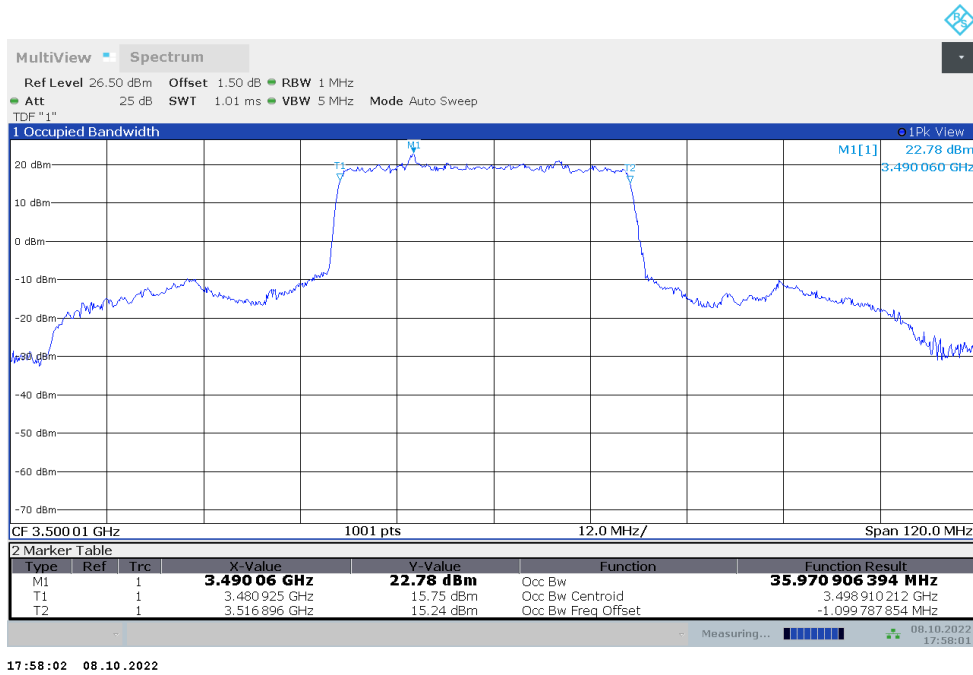

n77L,40MHz(99%)

Frequency (MHz)	Occupied Bandwidth (99%) (MHz)	
	DFT-s-pi/2 BPSK	DFT-s-QPSK
3500.01	35.971	36.103

n77L,40MHz Bandwidth,DFT-s-pi/2 BPSK (99% BW)