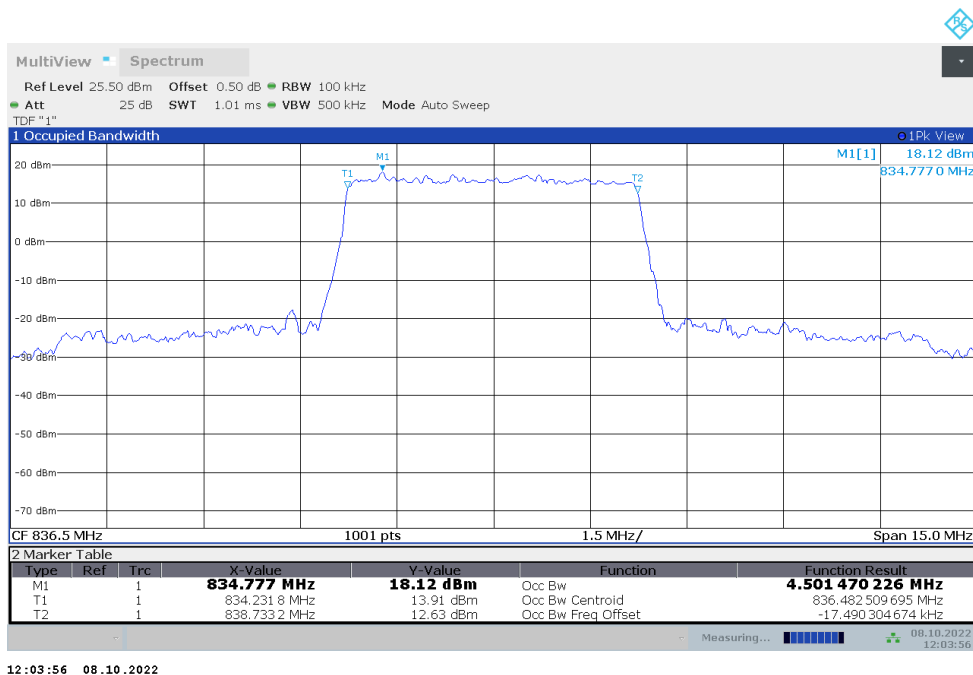

**n2,20MHz(99%)**

Frequency (MHz)	Occupied Bandwidth (99%) (MHz)	
	DFT-s-pi/2 BPSK	DFT-s-QPSK
1880	18.040	18.076

**n2,20MHz Bandwidth,DFT-s-pi/2 BPSK (99% BW)**

**n2,20MHz Bandwidth,DFT-s-QPSK (99% BW)**

n5  
n5,5MHz(99%)

Frequency (MHz)	Occupied Bandwidth (99%) (MHz)	
	DFT-s-pi/2 BPSK	DFT-s-QPSK
836.5	4.498	4.501

n5,5MHz Bandwidth,DFT-s-pi/2 BPSK (99% BW)

n5,5MHz Bandwidth,DFT-s-QPSK (99% BW)

**n5,10MHz(99%)**