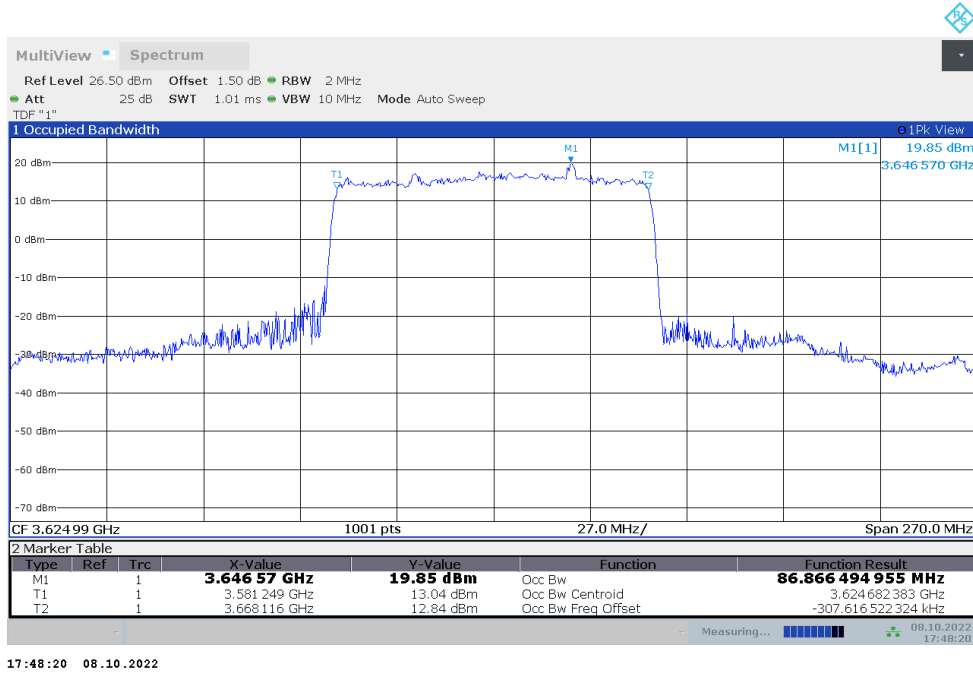

n48,90MHz(99%)

Frequency (MHz)	Occupied Bandwidth (99%) (MHz)	
	DFT-s-pi/2 BPSK	DFT-s-QPSK
3624.99	86.866	86.789

n48,90MHz Bandwidth,DFT-s-pi/2 BPSK (99% BW)