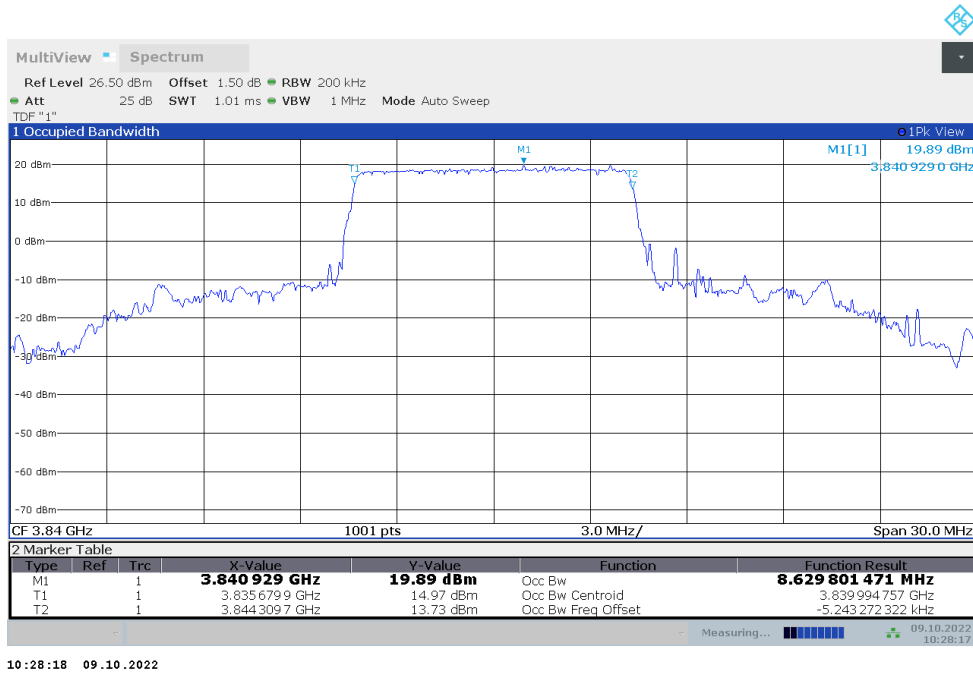

n77H
n77H,10MHz(99%)

Frequency (MHz)	Occupied Bandwidth (99%) (MHz)	
	DFT-s-pi/2 BPSK	DFT-s-QPSK
3840	8.630	8.629

n77H,10MHz Bandwidth,DFT-s-pi/2 BPSK (99% BW)