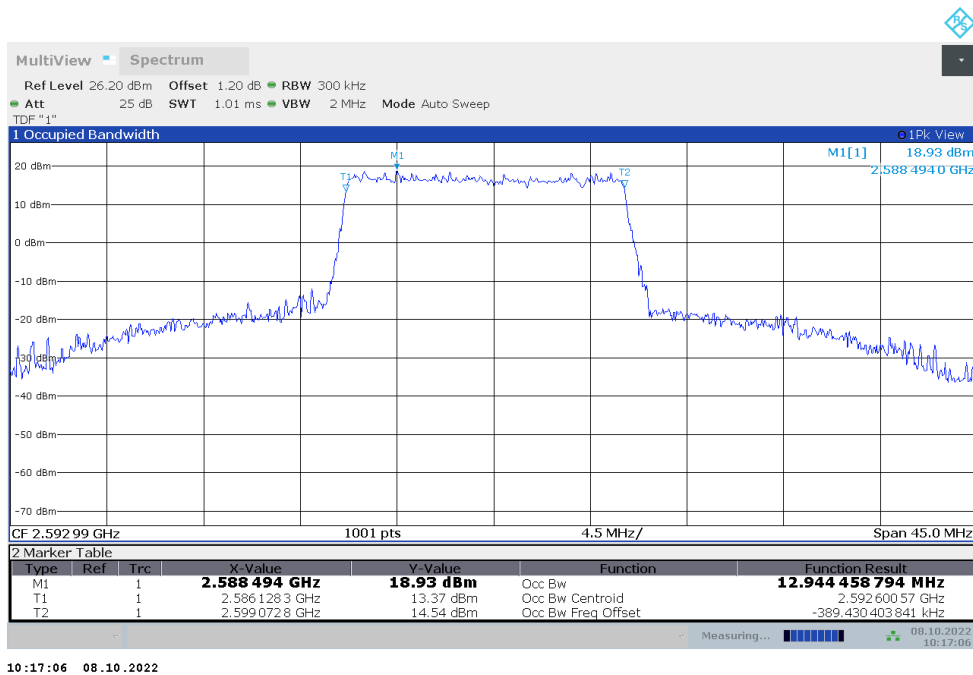

n41

n41,10MHz(99%)

Frequency (MHz)	Occupied Bandwidth (99%) (MHz)	
	DFT-s-pi/2 BPSK	DFT-s-QPSK
2592.99	8.629	8.599

n41,10MHz Bandwidth,DFT-s-pi/2 BPSK (99% BW)

10:15:22 08.10.2022

n41,10MHz Bandwidth,DFT-s-QPSK (99% BW)

10:15:37 08.10.2022

**n41,15MHz(99%)**

Frequency (MHz)	Occupied Bandwidth (99%) (MHz)	
	DFT-s-pi/2 BPSK	DFT-s-QPSK
2592.99	12.931	12.944

**n41,15MHz Bandwidth,DFT-s-pi/2 BPSK (99% BW)**

**n41,15MHz Bandwidth,DFT-s-QPSK (99% BW)**