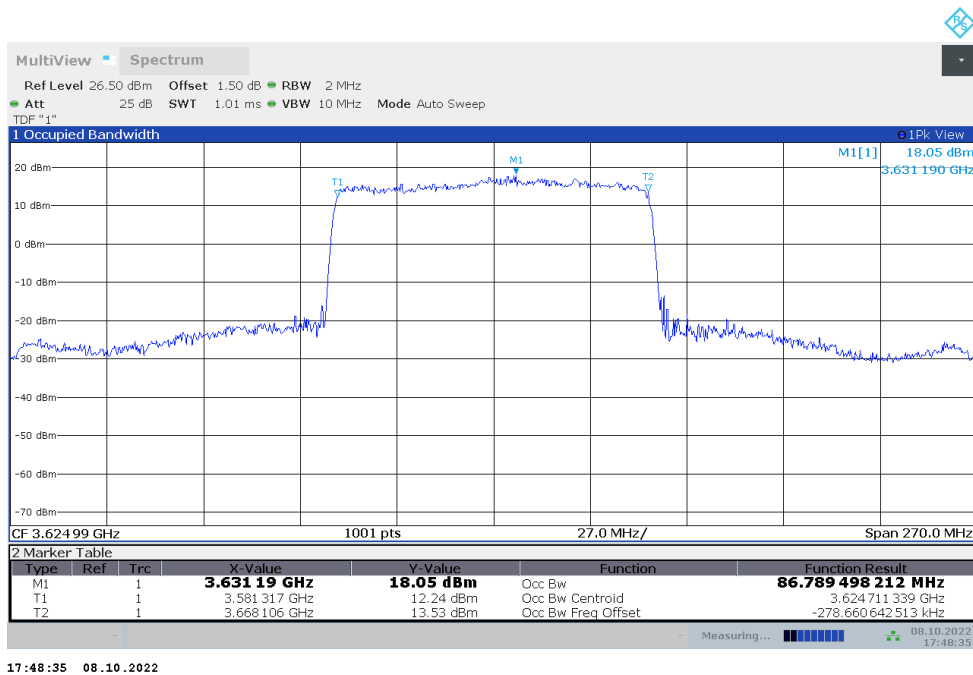

n48,90MHz Bandwidth,DFT-s-QPSK (99% BW)