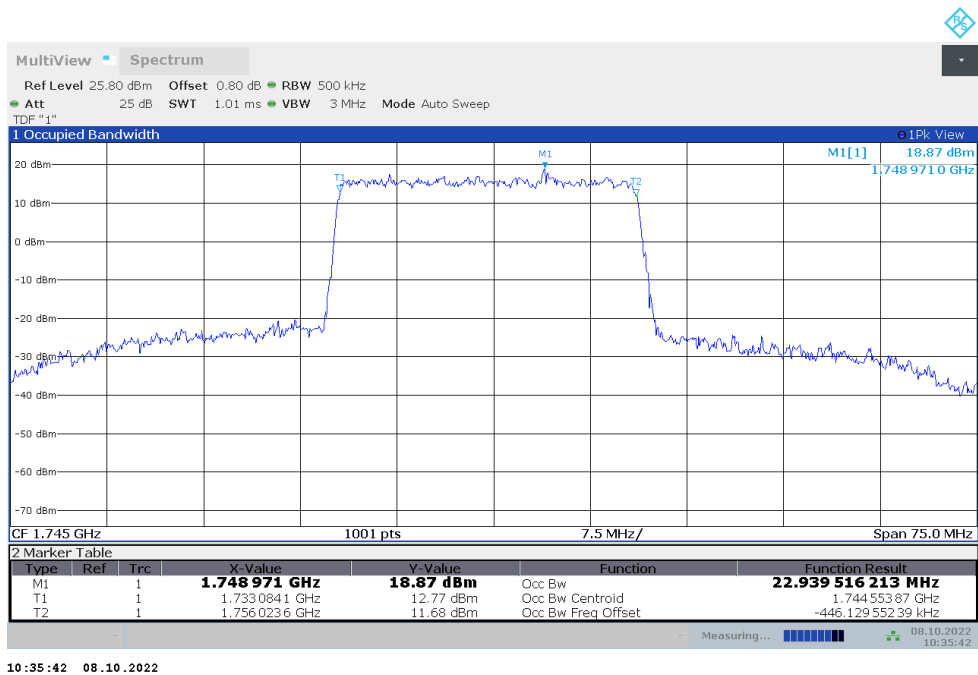

n66,25MHz Bandwidth,DFT-s-QPSK (99% BW)