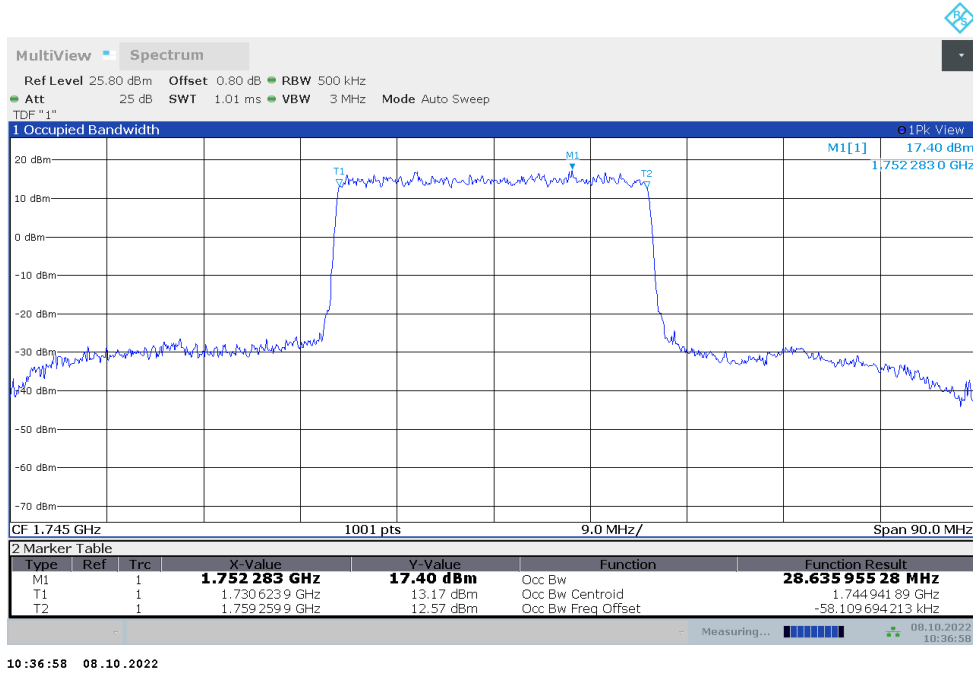

n66,30MHz(99%)

Frequency (MHz)	Occupied Bandwidth (99%) (MHz)	
	DFT-s-pi/2 BPSK	DFT-s-QPSK
1745	28.636	28.700

n66,30MHz Bandwidth,DFT-s-pi/2 BPSK (99% BW)