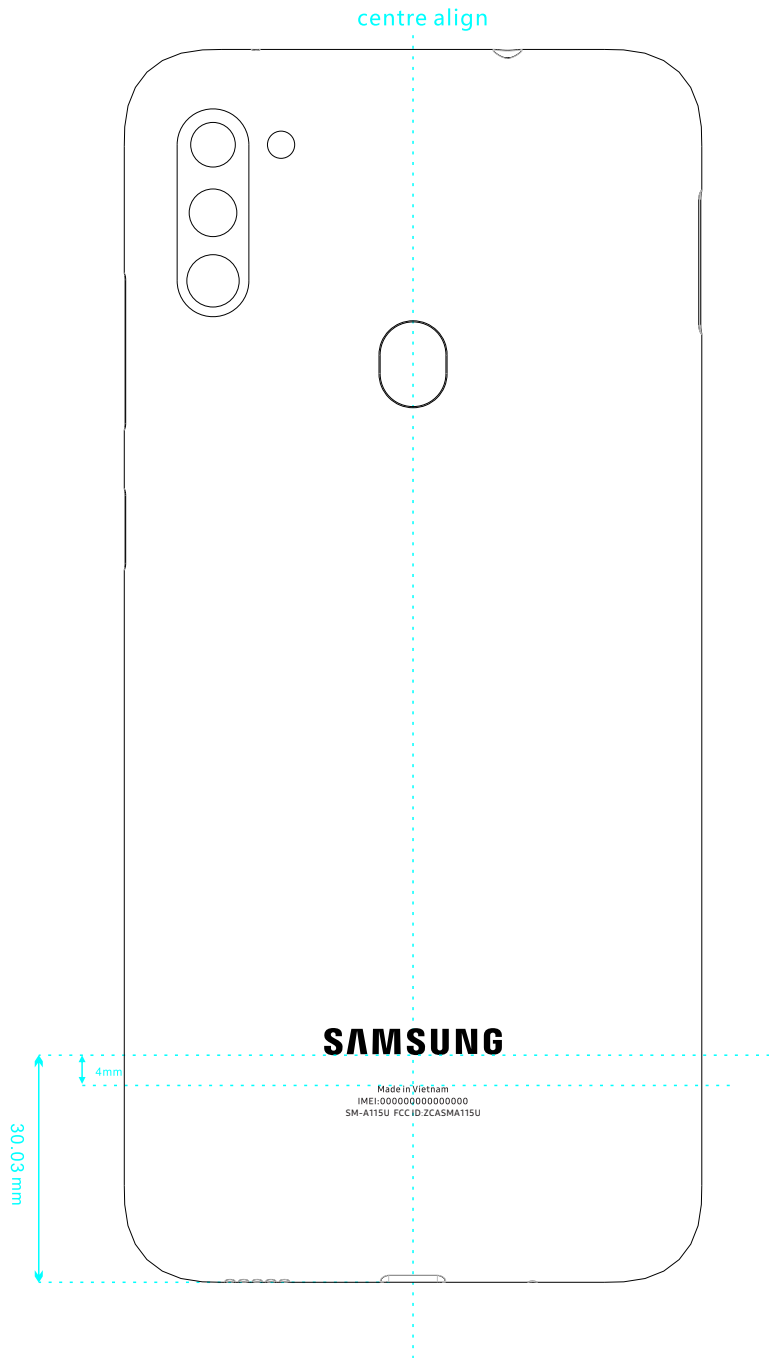

위치 가이드

가이드라인 활용 _ 시방서 작업 순서

200%

Made in Vietnam
IMEI:0000000000000000
SM-A115U•FCC ID:ZCasma115U

LASER

1. Font

- SamsungOne 600 _ 3.4 pt

• 2 space

100%

Notes:

silkprint&laser:

Dimensional tolerance of position: +/-0.2 mm

Dimensional tolerance of LOGO size: +/-0.1mm

Dimensional tolerance of single letter(width and length): +/-0.05mm