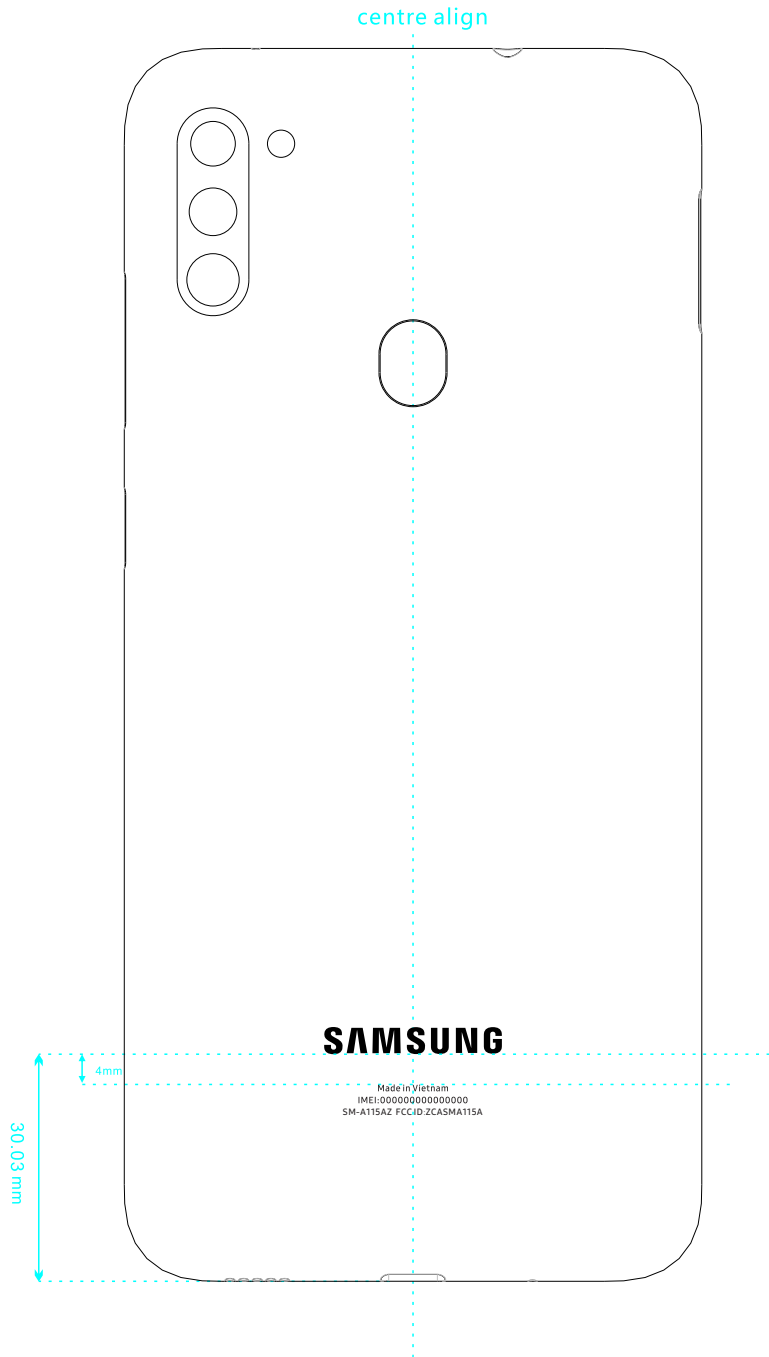

위치 가이드

가이드라인 활용 _ 시방서 작업 순서

200%

Made in Vietnam
IMEI:0000000000000000
SM-A115AZ • FCC ID:ZCasma115A

LASER

1. Font

- SamsungOne 600 _ 3.4 pt

• 2 space

100%

Notes:

silkprint&laser:

Dimensional tolerance of position: +/-0.2 mm

Dimensional tolerance of LOGO size: +/-0.1mm

Dimensional tolerance of single letter(width and length): +/-0.05mm