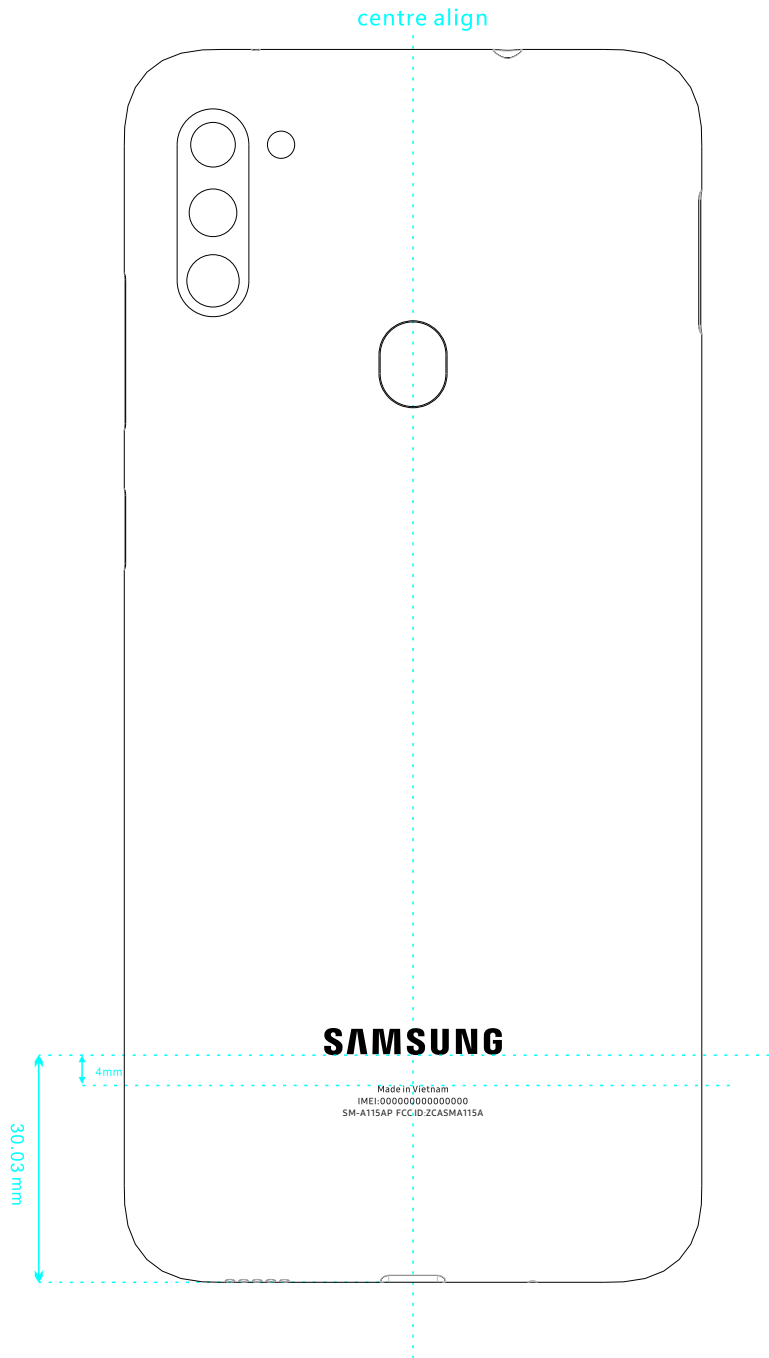

위치 가이드

가이드라인 활용 _ 시방서 작업 순서

200%

Made in Vietnam
IMEI:0000000000000000
SM-A115AP•FCC ID:ZCasma115A

LASER

1. Font

- SamsungOne 600 _ 3.4 pt

• 2 space

100%

Notes:

silkprint&laser:

Dimensional tolerance of position: +/-0.2 mm

Dimensional tolerance of LOGO size: +/-0.1mm

Dimensional tolerance of single letter(width and length): +/-0.05mm