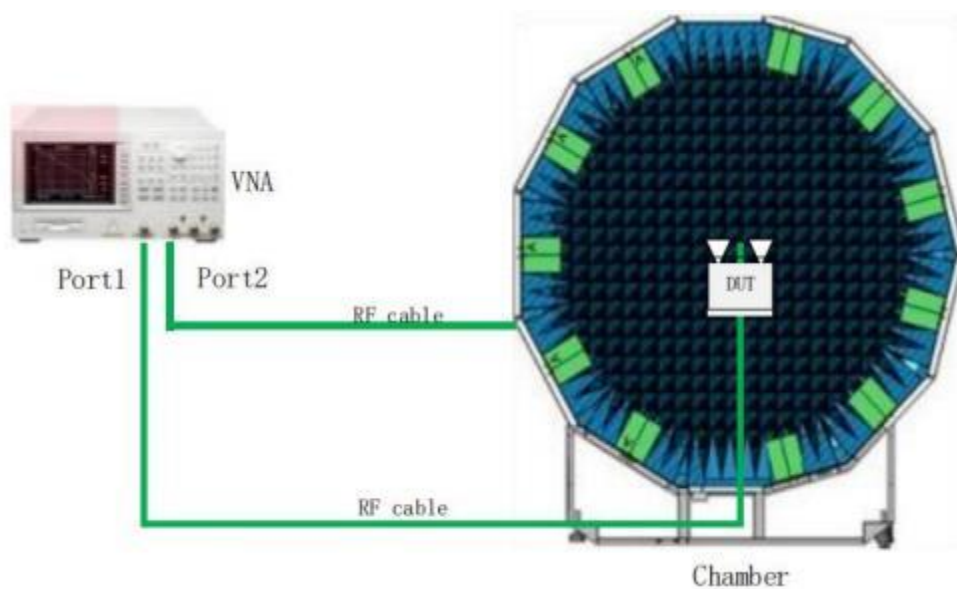

Type and shape of antenna	IFA/LOOP Antenna
Directional characteristics	Omni-directional
Deflection Characteristics of Antenna	Linear
Type of connection with transmitter	antenna shrapnel
Manufacturer	Fortune Techgroup Co.,Ltd. ShangHai Innwave Communication Technology Co., LTD
Measuring Organization	Fortune Techgroup Co.,Ltd. ShangHai Innwave Communication Technology Co., LTD

1.EUT Reference Setup

Tester	Like/Zhoujie
Actual date of testing	2023-08-14
Test description	Use an anechoic chamber to measure the radiation pattern and antenna gain. The GTS laboratory operates at 0.6-5.9GHz. The chamber's reflection level in the range of 0.6GHz to 5.9 GHz is typically ≤ 25 dB. Standard dipoles are used to calibrate for path loss and magnetic ring lines are used to suppress feeder emissions, so we can measure antenna gain.