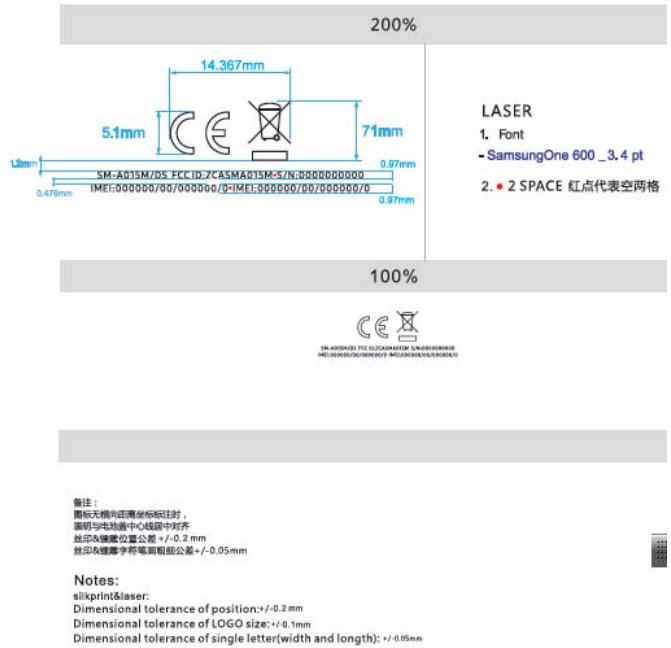

Label dual sim:

Label single sim:

Sample01:

Sample02:

Sample03:

Sample04:

Sample05:

Sample06:

Sim tray 1: SM-A015M/DS SIM tray

Sim tray 2: SM-A015M sim tray

数据线:

CH01:

CH02:

CH03:

CH04:

CH05: