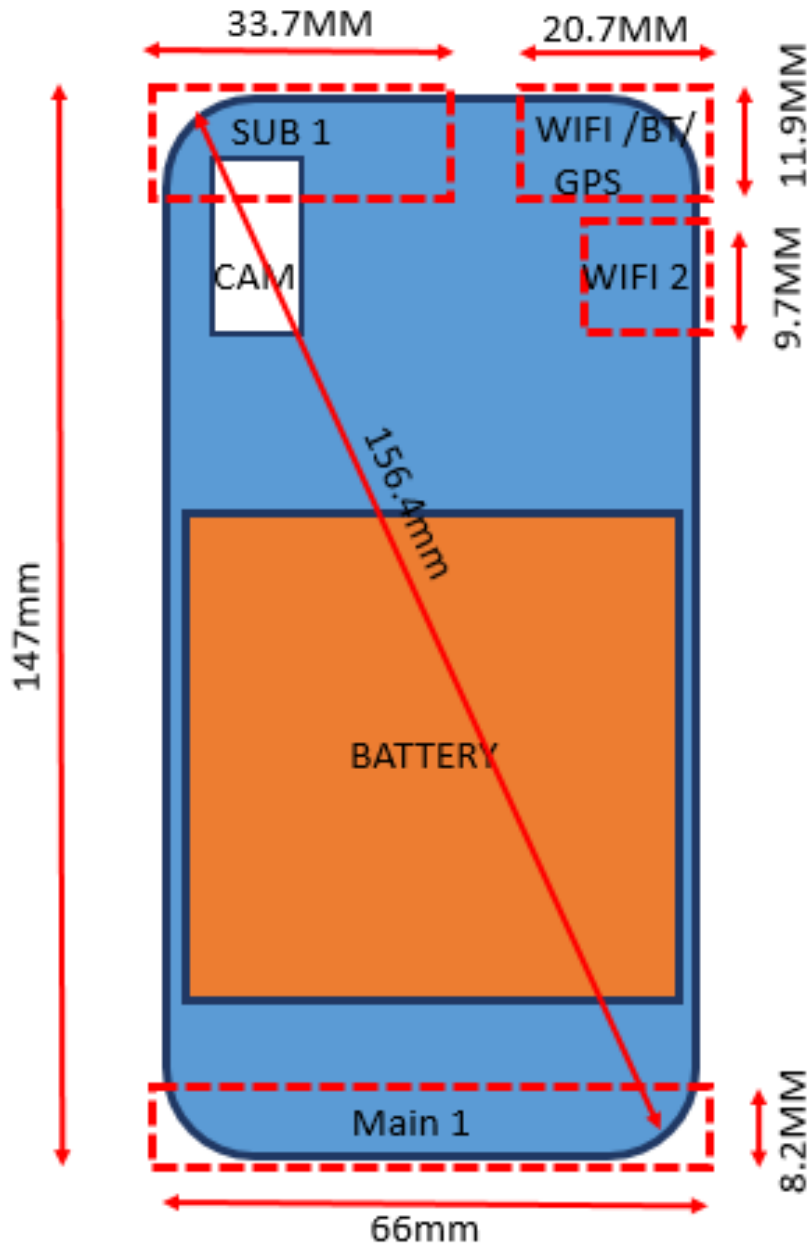

Attachment 8.

- DUT Antenna Information and SAR Test SETUP PHOTOGRAPHS

- DUT Antenna Information

1. Head
1.1 Left All

1.2 Left Touch / Left Tilt

1.3 Right All

1.4 Right Touch / Right Tilt

2. Body

2.1 Body All

2.2 Body Rear

Distance of 10 mm from the EUT

Distance of 15 mm from the EUT

Distance of 19 mm from the EUT

2.3 Body Front

Distance of 10 mm from the EUT

Distance of 15 mm from the EUT

2.4 Body Left

Distance of 10 mm from the EUT

2.5 Body Right

Distance of 10 mm from the EUT

2.6 Body Bottom

Distance of 10 mm from the EUT

Distance of 19 mm from the EUT

2.6 Body Top

Distance of 10 mm from the EUT