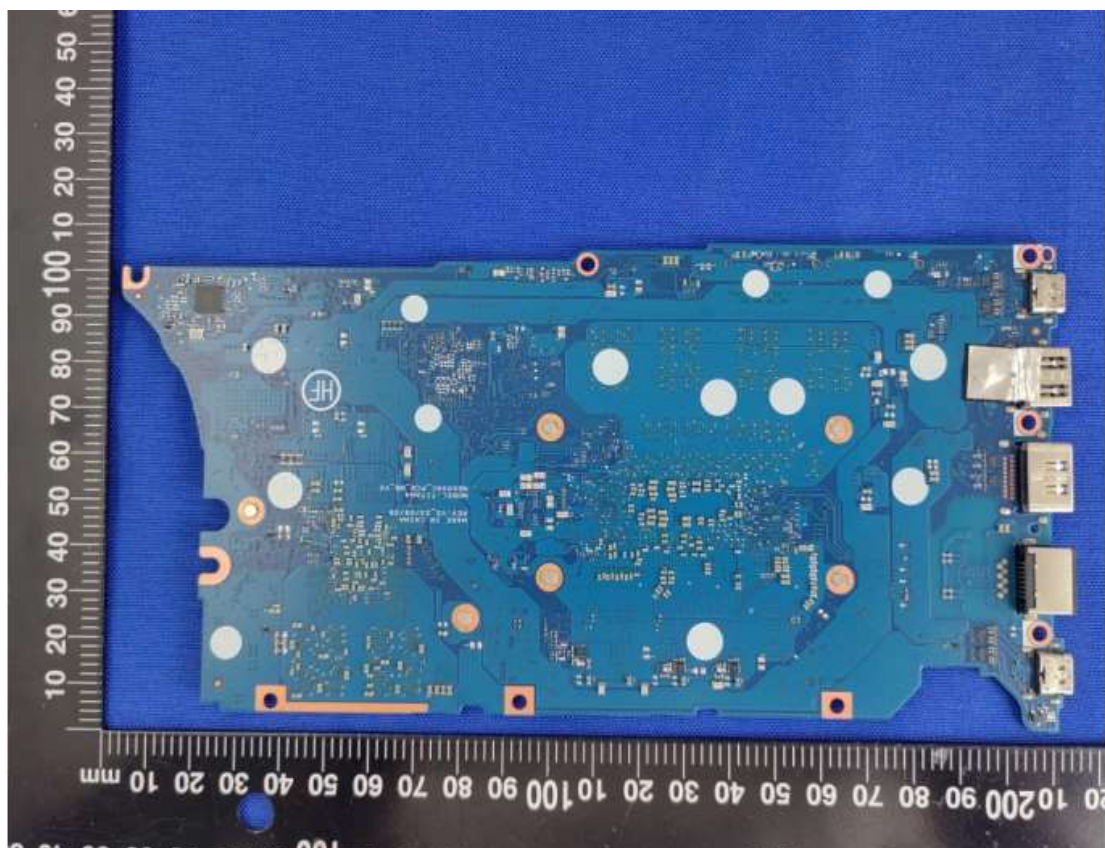

# EUT INTERNAL PHOTOS

EUT UNCOVER VIEW-With GPU version

EUT UNCOVER VIEW-With GPU version

EUT UNCOVER VIEW-With GPU version

EUT UNCOVER VIEW-With GPU version

EUT UNCOVER VIEW-With GPU version

MAIN BOARD TOP VIEW-With GPU version(WITH SHIELDING)

MAIN BOARD TOP VIEW-With GPU version(WITH SHIELDING)

MAIN BOARD REAR VIEW-With GPU version

MAIN BOARD TOP VIEW-Without GPU version

MAIN BOARD REAR VIEW-With GPU version

SECONDARY BOARD TOP VIEW

SECONDARY BOARD REAR VIEW

## BATTERY (FRONT)

## BATTERY (REAR)