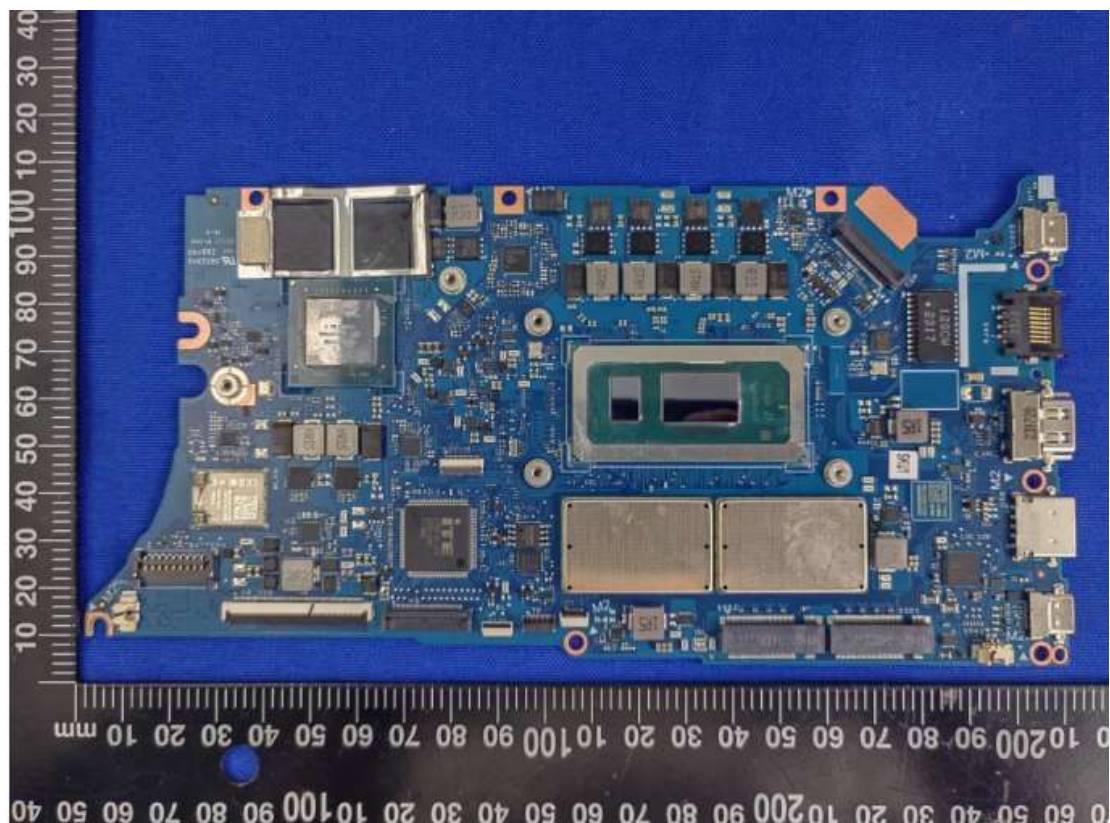

# EUT INTERNAL PHOTOS

EUT UNCOVER VIEW-With GPU version

EUT UNCOVER VIEW-With GPU version

EUT UNCOVER VIEW-With GPU version

EUT UNCOVER VIEW-With GPU version

EUT UNCOVER VIEW-With GPU version

MAIN BOARD TOP VIEW-With GPU version(WITH SHIELDING)

MAIN BOARD TOP VIEW-With GPU version(WITH SHIELDING)

MAIN BOARD REAR VIEW-With GPU version

MAIN BOARD TOP VIEW-Without GPU version

MAIN BOARD REAR VIEW-With GPU version

SECONDARY BOARD TOP VIEW

SECONDARY BOARD REAR VIEW

## BATTERY (FRONT)