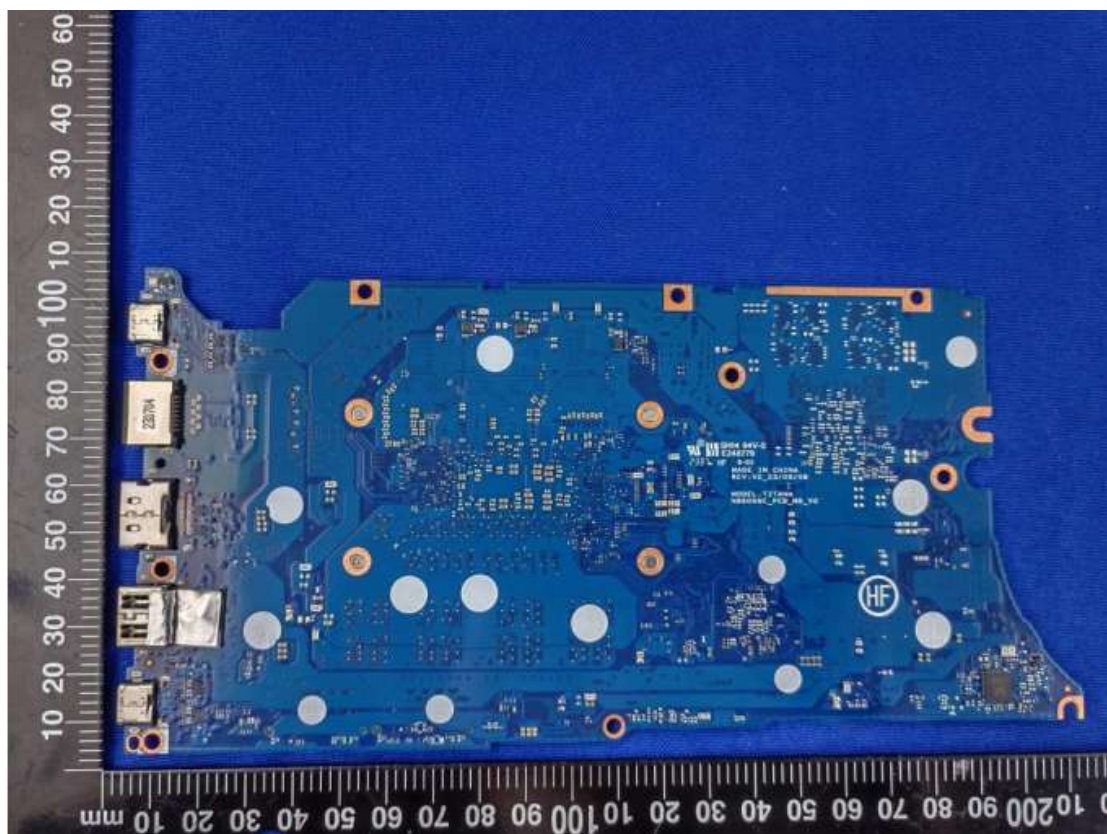

# EUT INTERNAL PHOTOS

EUT UNCOVER VIEW-With GPU version

EUT UNCOVER VIEW-With GPU version

EUT UNCOVER VIEW-With GPU version

EUT UNCOVER VIEW-With GPU version

EUT UNCOVER VIEW-With GPU version

MAIN BOARD TOP VIEW-With GPU version(WITH SHIELDING)

MAIN BOARD TOP VIEW-With GPU version(WITH SHIELDING)

MAIN BOARD REAR VIEW-With GPU version

MAIN BOARD TOP VIEW-Without GPU version

MAIN BOARD REAR VIEW-With GPU version

SECONDARY BOARD TOP VIEW

SECONDARY BOARD REAR VIEW

## BATTERY (FRONT)