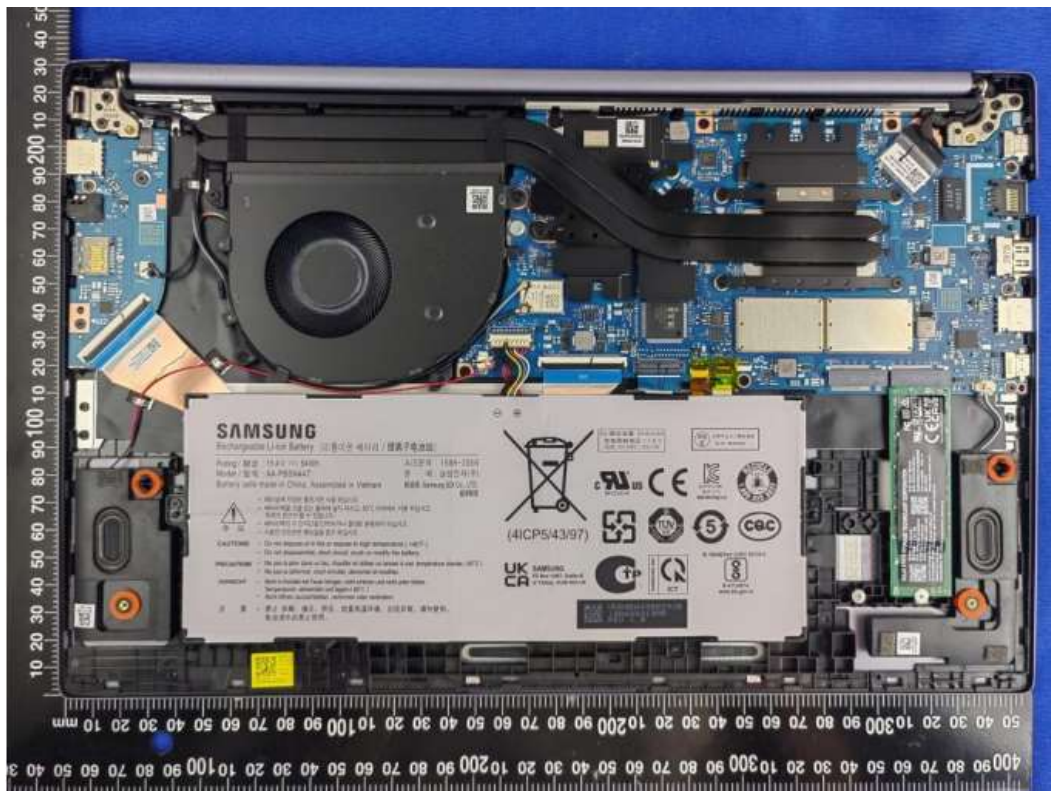

# EUT INTERNAL PHOTOS

EUT UNCOVER VIEW-With GPU version

EUT UNCOVER VIEW-With GPU version

EUT UNCOVER VIEW-With GPU version

EUT UNCOVER VIEW-With GPU version

EUT UNCOVER VIEW-With GPU version

MAIN BOARD TOP VIEW-With GPU version(WITH SHIELDING)

MAIN BOARD TOP VIEW-With GPU version(WITH SHIELDING)

MAIN BOARD REAR VIEW-With GPU version

MAIN BOARD TOP VIEW-Without GPU version

MAIN BOARD REAR VIEW-With GPU version

SECONDARY BOARD TOP VIEW

SECONDARY BOARD REAR VIEW

## BATTERY (FRONT)