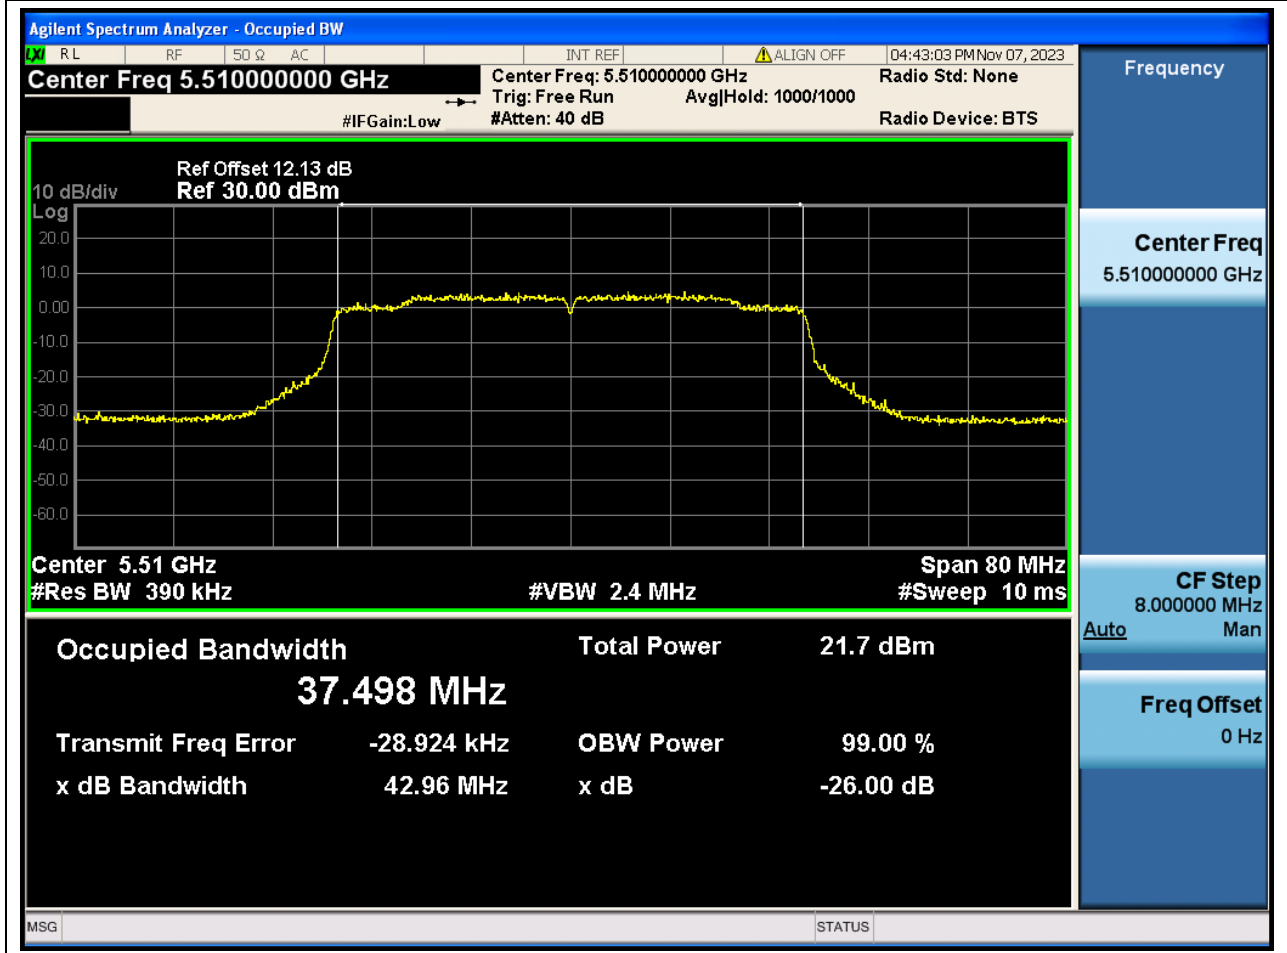

64. 802.11ax_40M_Band3_L

64.1. A.2.2-99% Bandwidth(NTNV)

Center Frequency (MHz)	OBW Power (%)	RBW (MHz)	Detector	Limit (MHz)	OBW (MHz)	Verdict
5510	99	0.39	Peak	0	37.497523	N/A