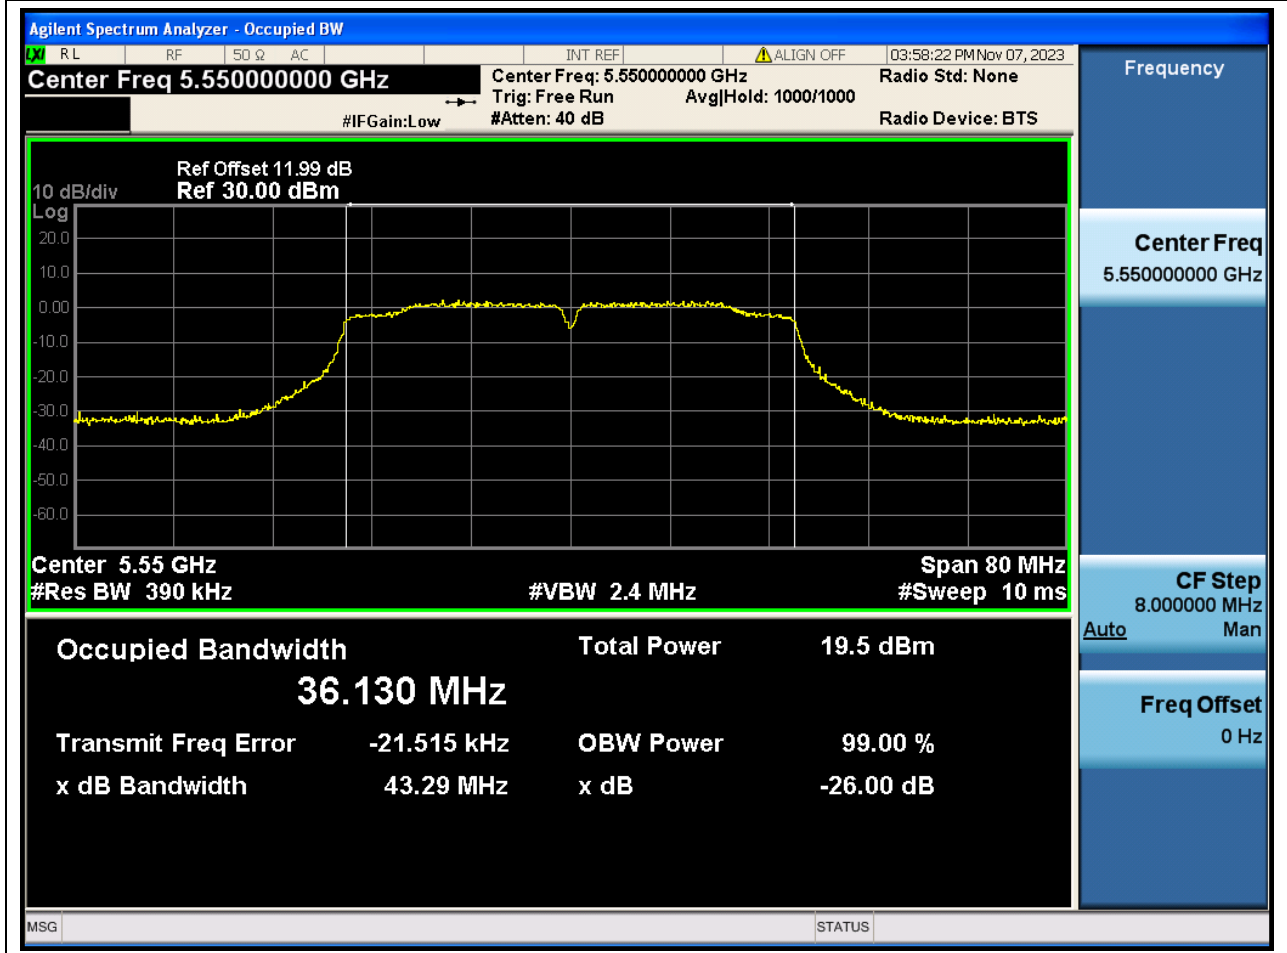

50. 802.11n_40M_Band3_M

50.1. A.2.2-99% Bandwidth(NTNV)

Center Frequency (MHz)	OBW Power (%)	RBW (MHz)	Detector	Limit (MHz)	OBW (MHz)	Verdict
5550	99	0.39	Peak	0	36.129664	N/A