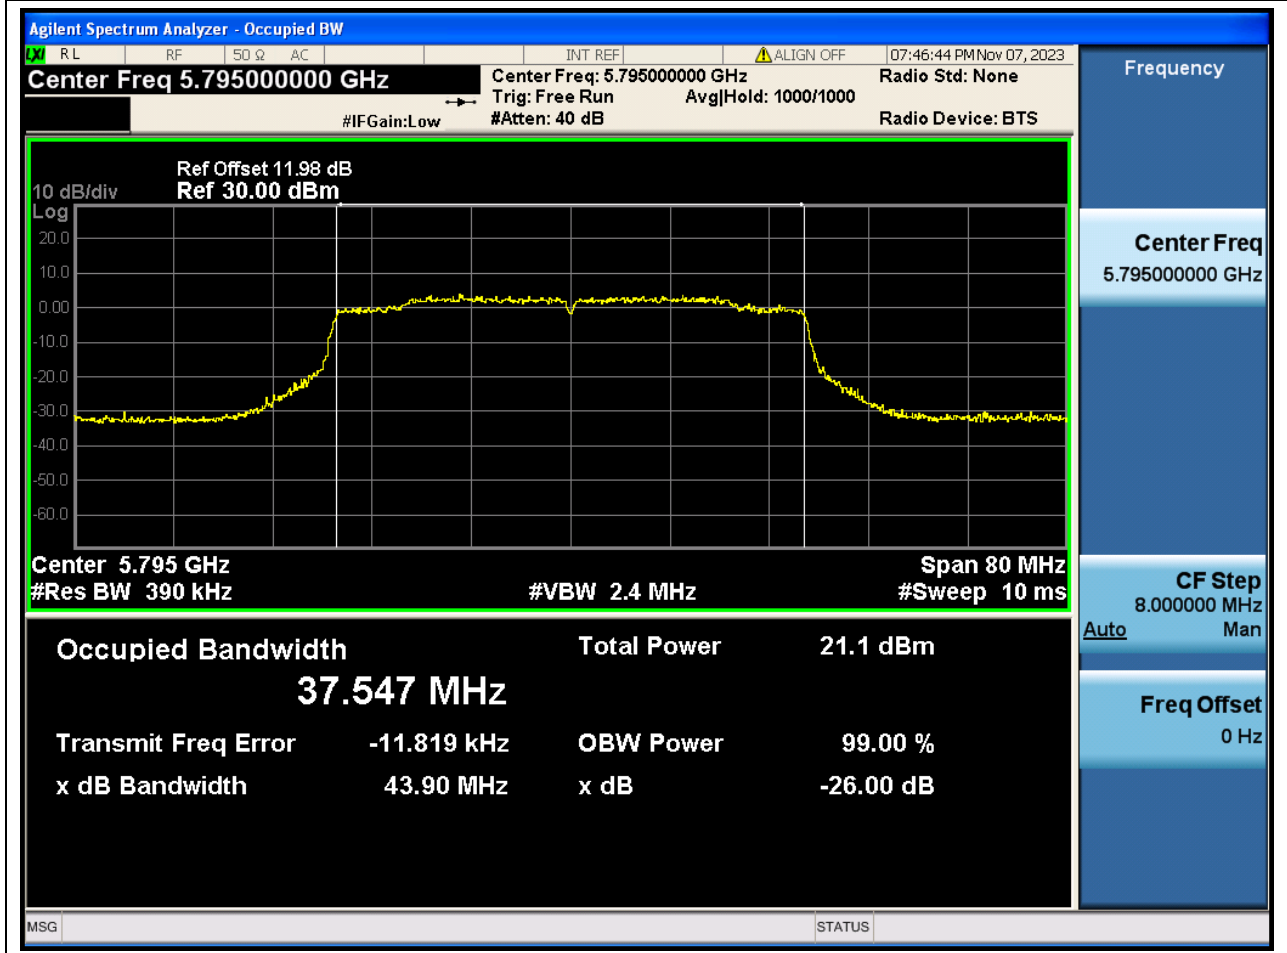

88. 802.11ax_40M_Band4_H

88.1. A.2.2-99% Bandwidth(NTNV)

Center Frequency (MHz)	OBW Power (%)	RBW (MHz)	Detector	Limit (MHz)	OBW (MHz)	Verdict
5795	99	0.39	Peak	0	37.547027	N/A