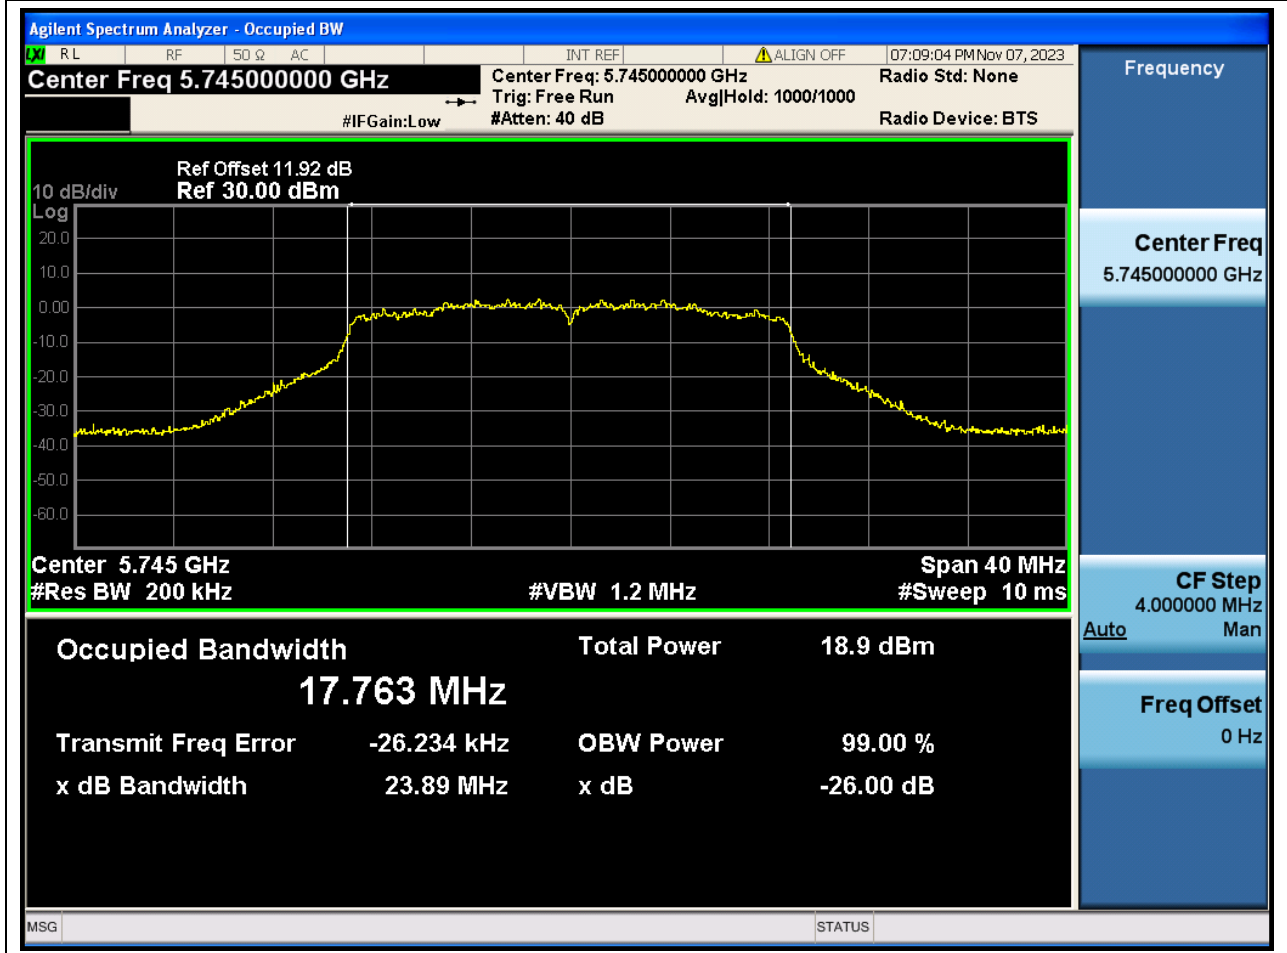

78. 802.11ac_20M_Band4_L

78.1. A.2.2-99% Bandwidth(NTNV)

Center Frequency (MHz)	OBW Power (%)	RBW (MHz)	Detector	Limit (MHz)	OBW (MHz)	Verdict
5745	99	0.2	Peak	0	17.763362	N/A