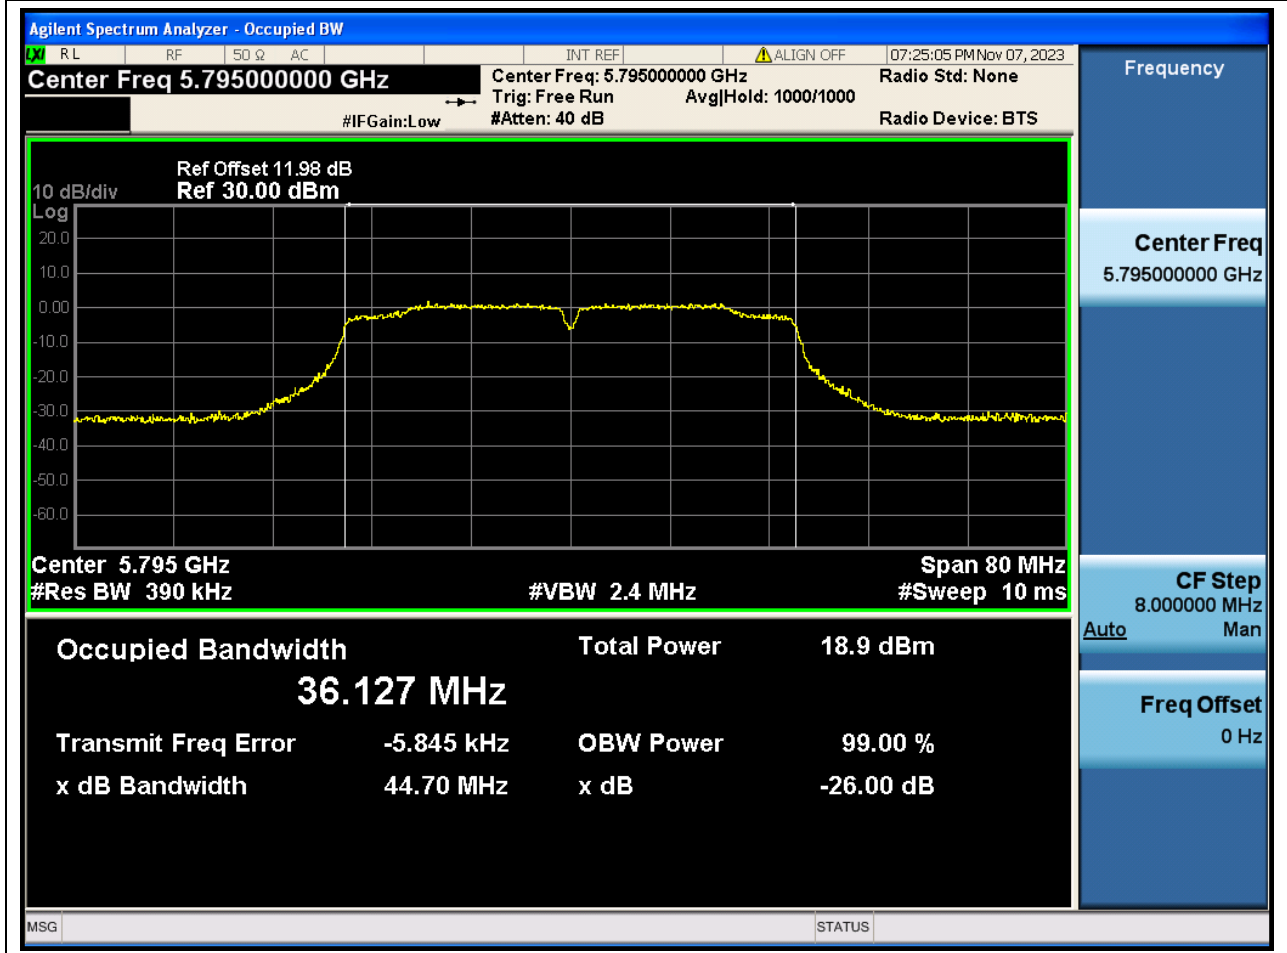

82. 802.11ac_40M_Band4_H

82.1. A.2.2-99% Bandwidth(NTNV)

Center Frequency (MHz)	OBW Power (%)	RBW (MHz)	Detector	Limit (MHz)	OBW (MHz)	Verdict
5795	99	0.39	Peak	0	36.127487	N/A