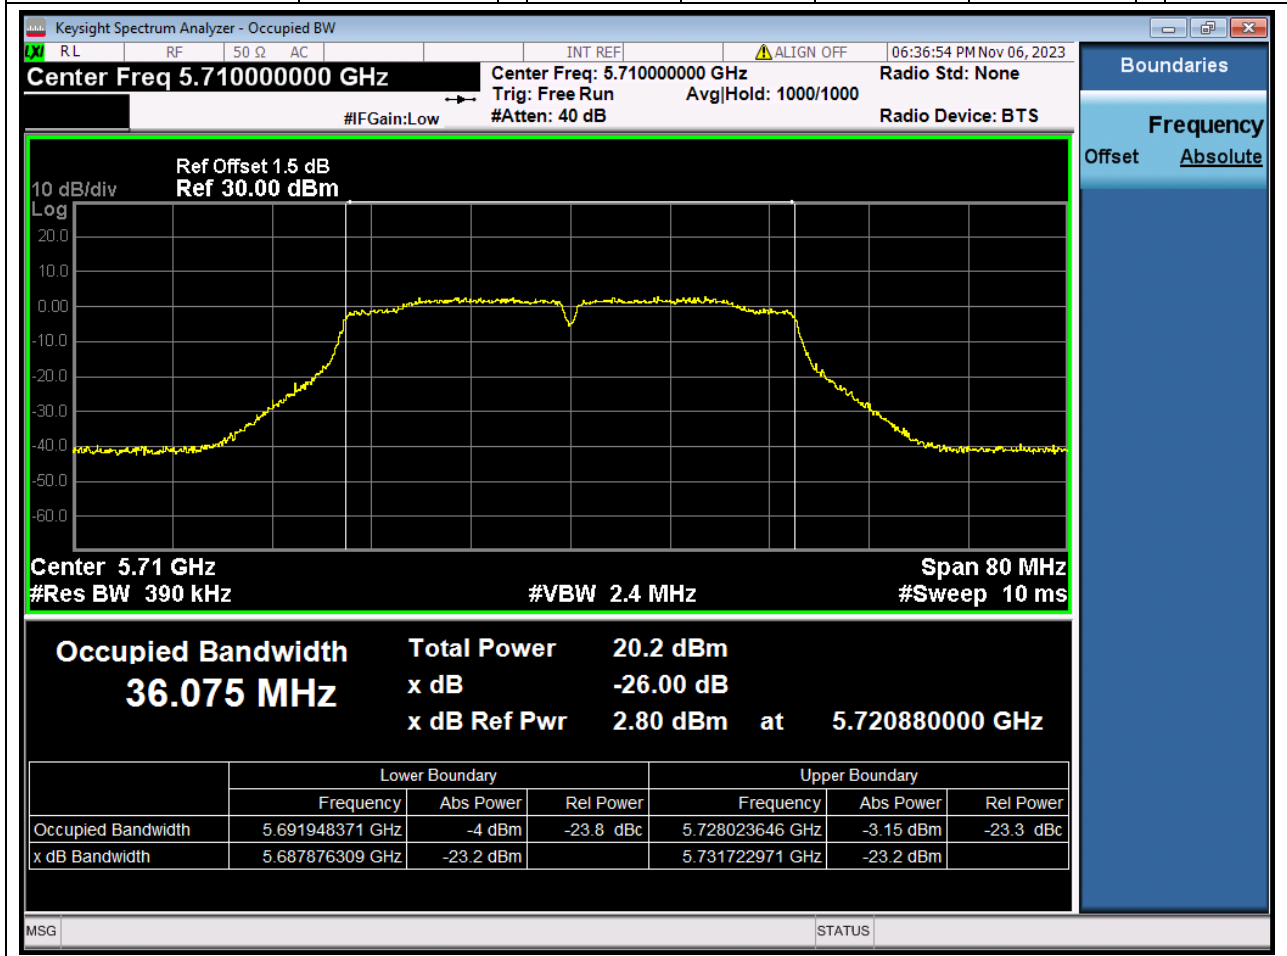

5. 802.11ac_40M_Band3_CH142

5.1. A.2.2-99% Bandwidth(NTNV)

Center Frequency (MHz)	OBW Power (%)	RBW (MHz)	Detector	Limit (MHz)	OBW (MHz)	Verdict
5710	99	0.39	Peak	0	36.075276	N/A