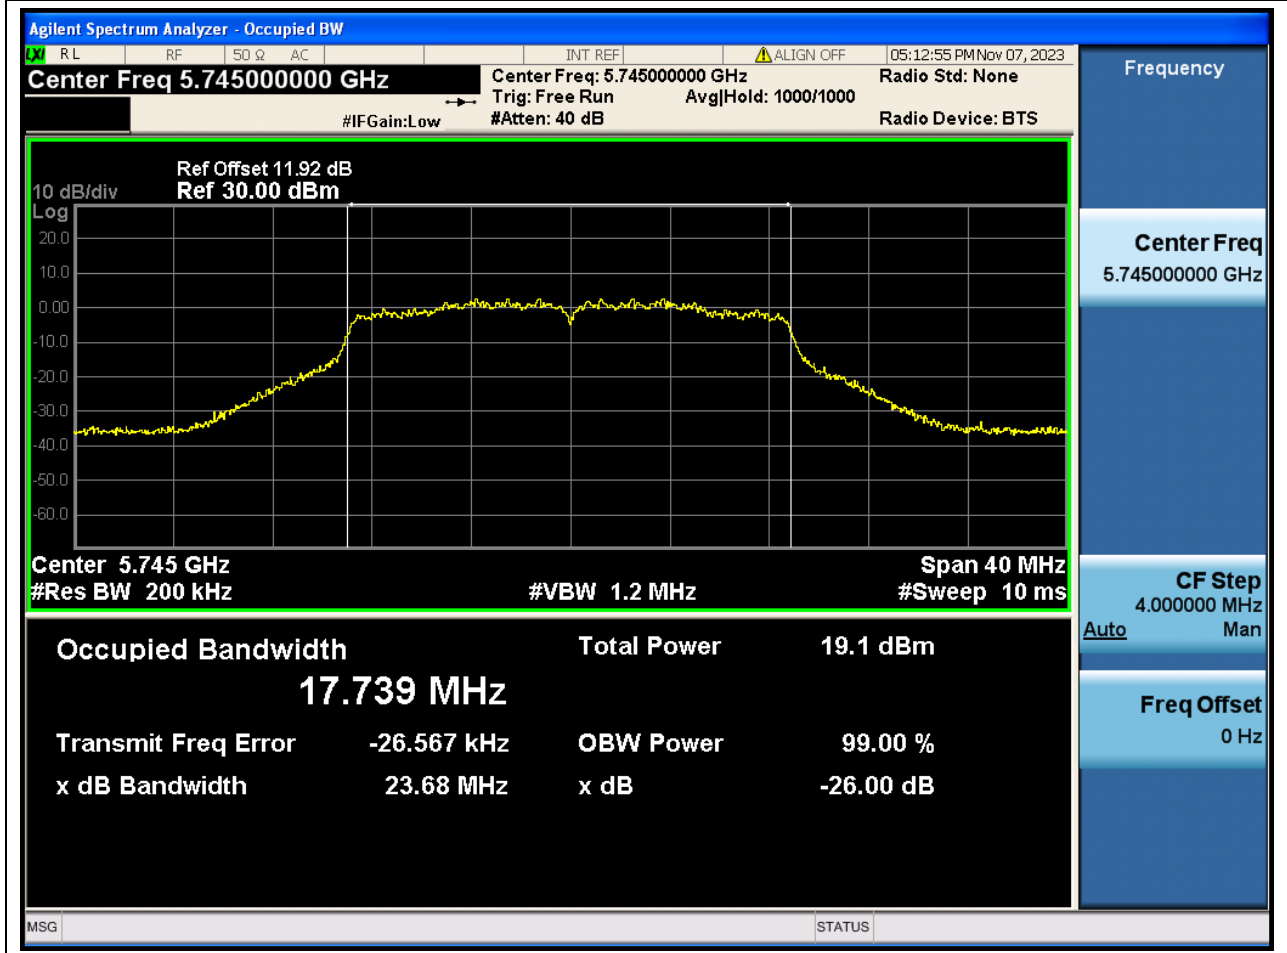

73. 802.11n_20M_Band4_L

73.1. A.2.2-99% Bandwidth(NTNV)

Center Frequency (MHz)	OBW Power (%)	RBW (MHz)	Detector	Limit (MHz)	OBW (MHz)	Verdict
5745	99	0.2	Peak	0	17.738968	N/A