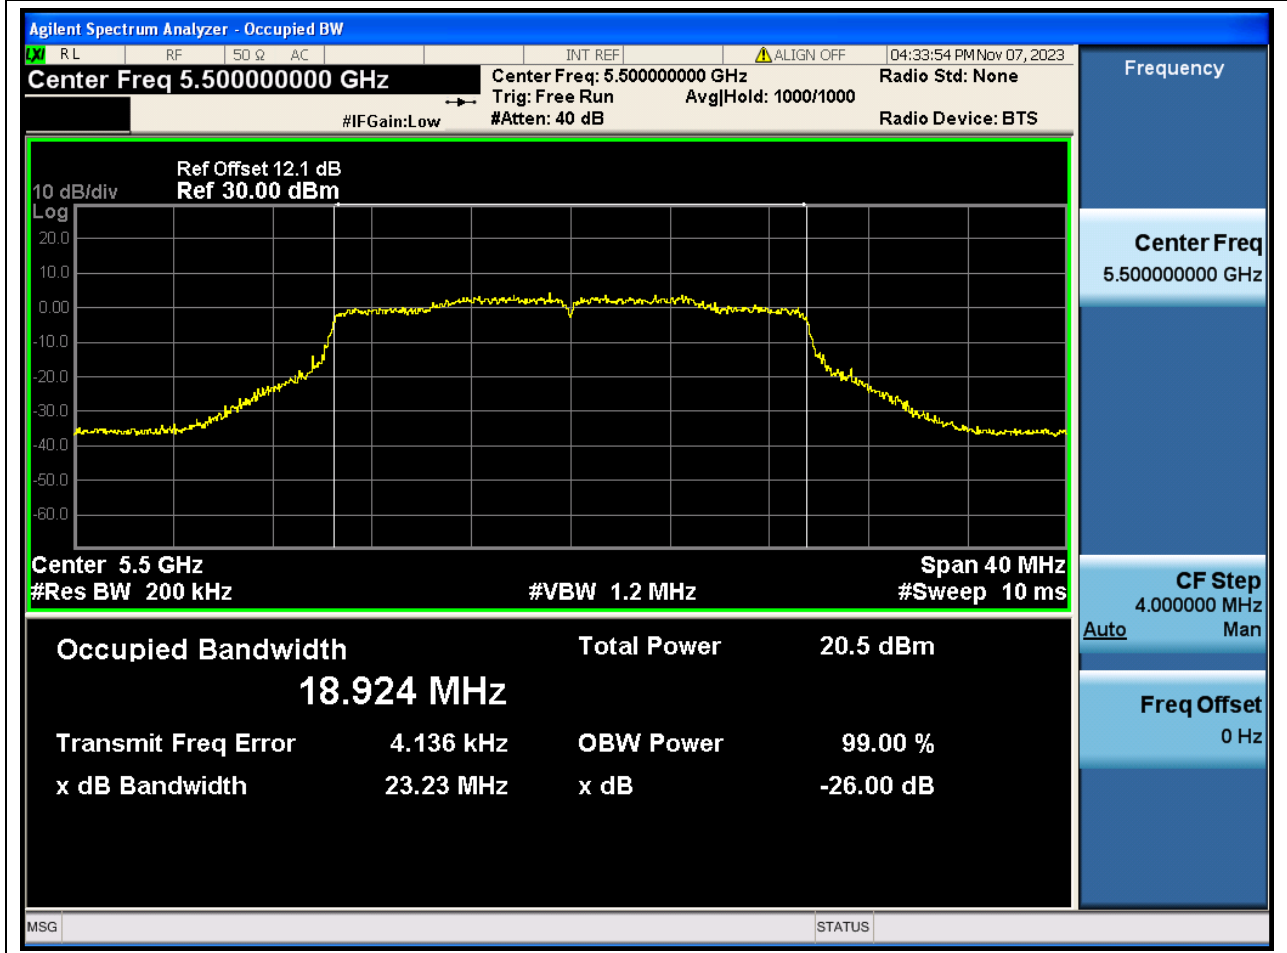

61. 802.11ax_20M_Band3_L

61.1. A.2.2-99% Bandwidth(NTNV)

Center Frequency (MHz)	OBW Power (%)	RBW (MHz)	Detector	Limit (MHz)	OBW (MHz)	Verdict
5500	99	0.2	Peak	0	18.923724	N/A