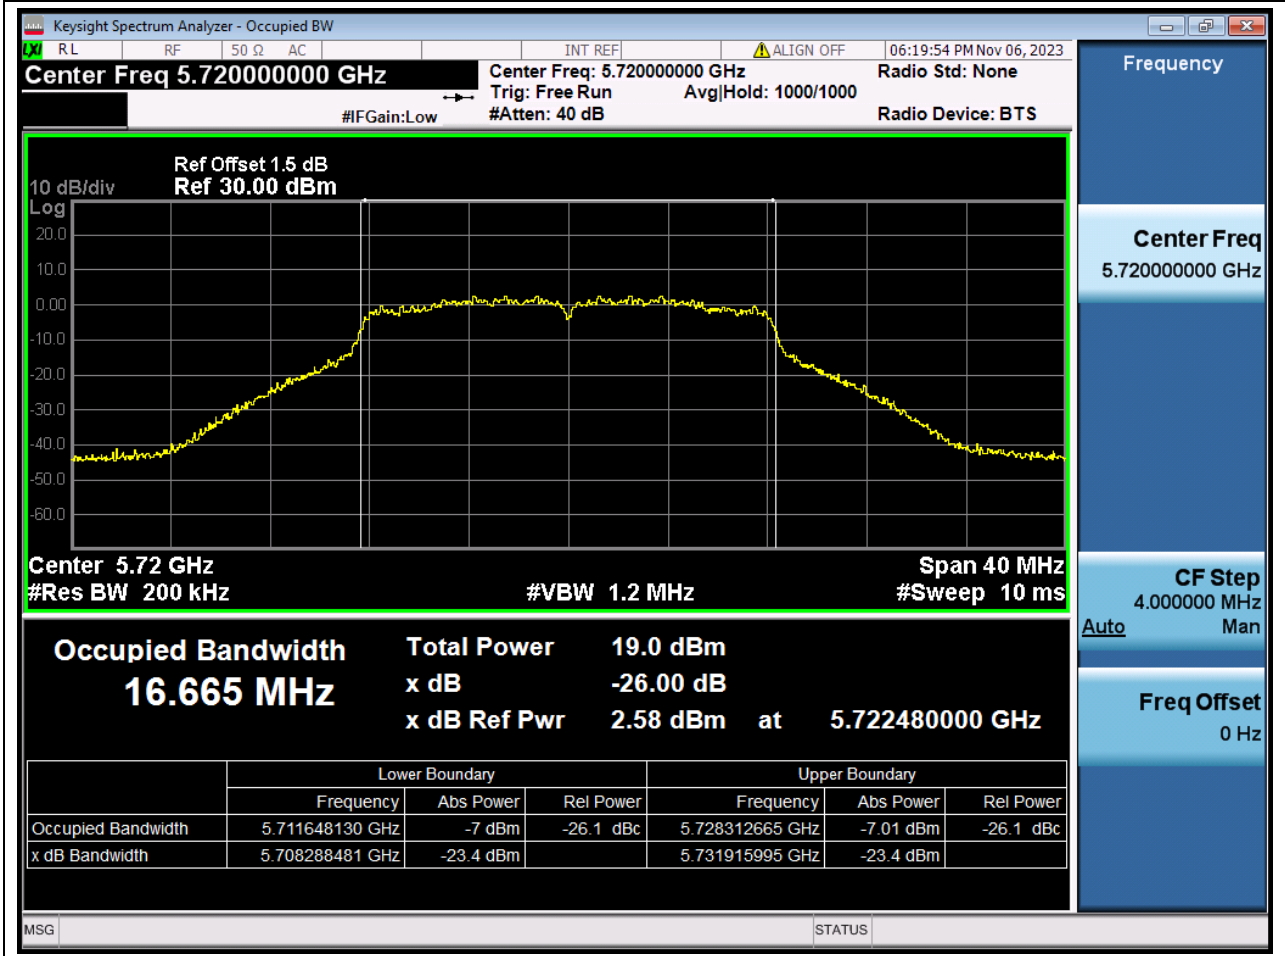

1. 802.11a_20M_Band3_CH144

1.1. A.2.2-99% Bandwidth(NTNV)

Center Frequency (MHz)	OBW Power (%)	RBW (MHz)	Detector	Limit (MHz)	OBW (MHz)	Verdict
5720	99	0.2	Peak	0	16.664535	N/A