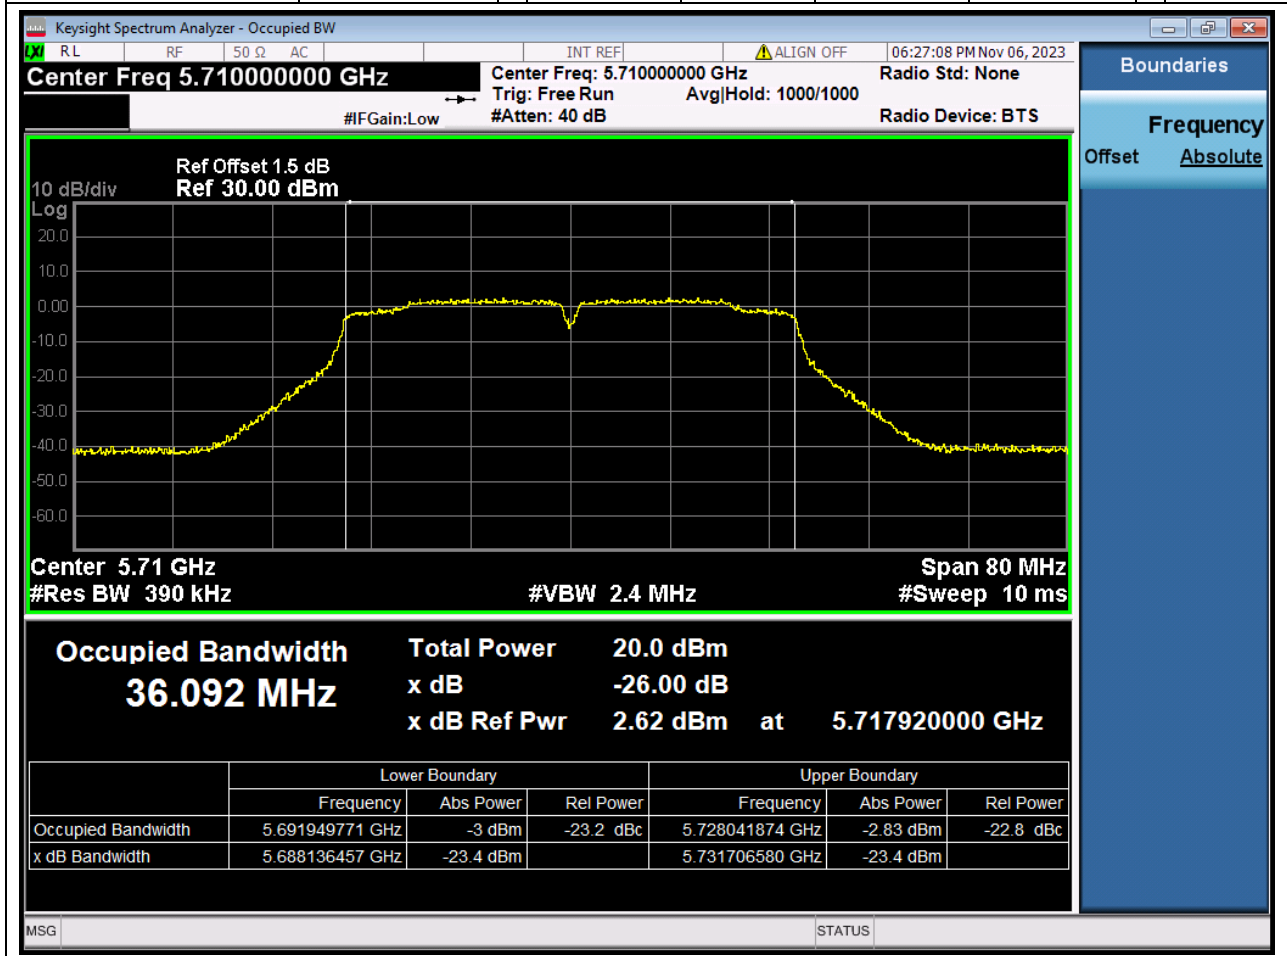

3. 802.11n_40M_Band3_CH142

3.1. A.2.2-99% Bandwidth(NTNV)

Center Frequency (MHz)	OBW Power (%)	RBW (MHz)	Detector	Limit (MHz)	OBW (MHz)	Verdict
5710	99	0.39	Peak	0	36.092104	N/A