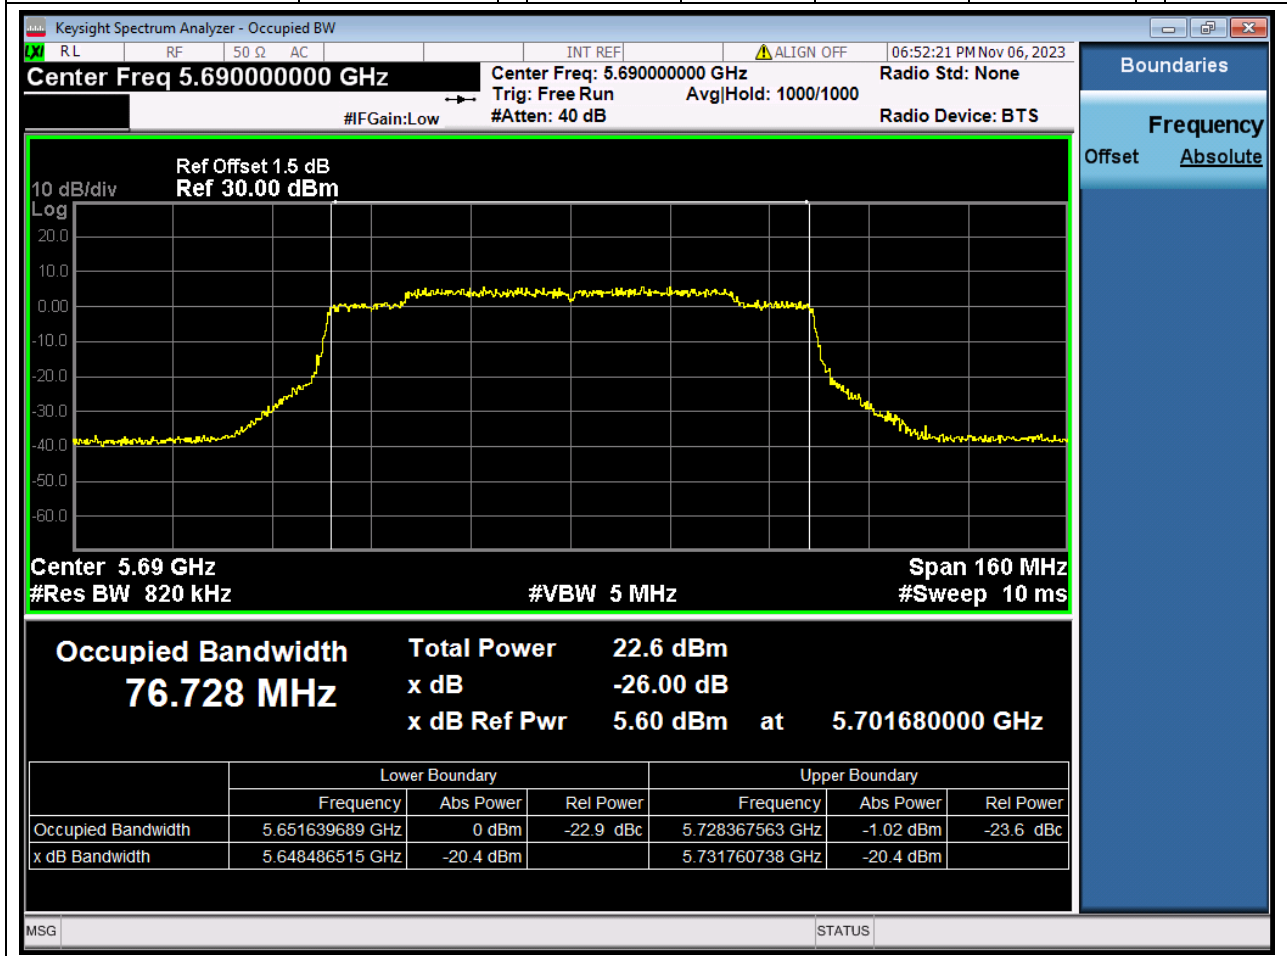

9. 802.11ax_80M_Band3_CH138

9.1. A.2.2-99% Bandwidth(NTNV)

Center Frequency (MHz)	OBW Power (%)	RBW (MHz)	Detector	Limit (MHz)	OBW (MHz)	Verdict
5690	99	0.82	Peak	0	76.727873	N/A