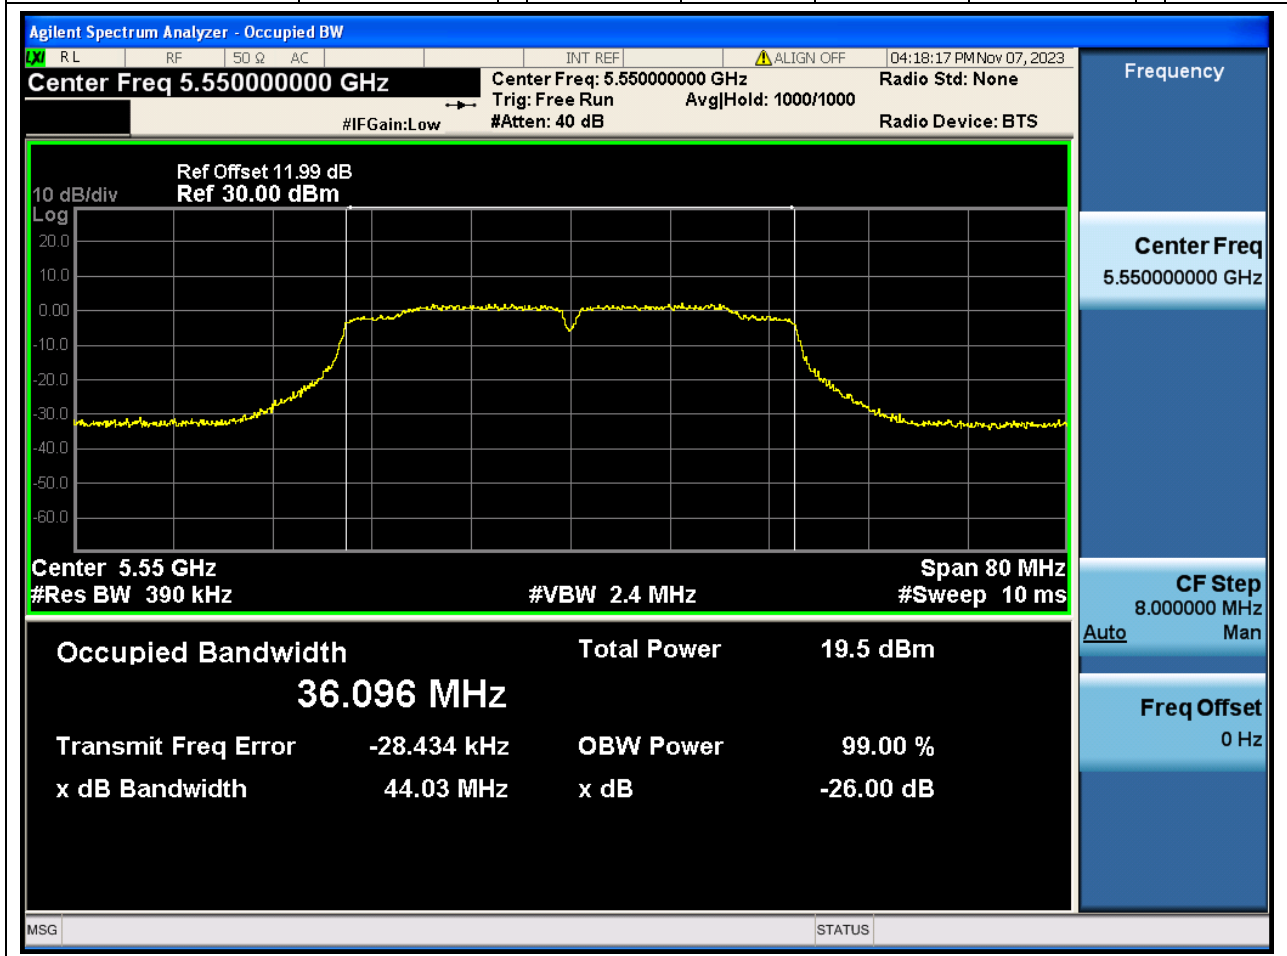

56. 802.11ac_40M_Band3_M

56.1. A.2.2-99% Bandwidth(NTNV)

Center Frequency (MHz)	OBW Power (%)	RBW (MHz)	Detector	Limit (MHz)	OBW (MHz)	Verdict
5550	99	0.39	Peak	0	36.095995	N/A