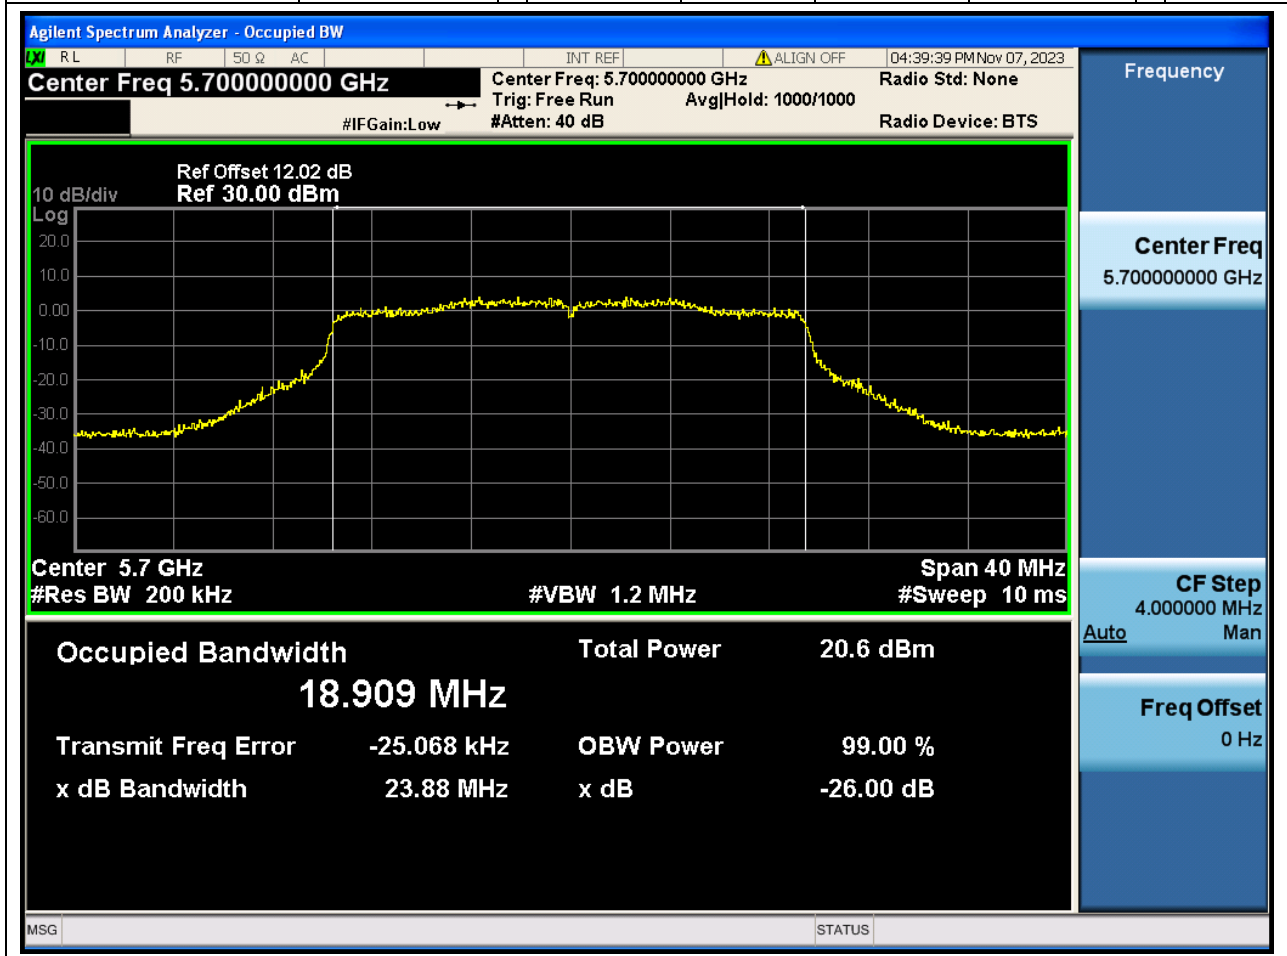

63. 802.11ax_20M_Band3_H

63.1. A.2.2-99% Bandwidth(NTNV)

Center Frequency (MHz)	OBW Power (%)	RBW (MHz)	Detector	Limit (MHz)	OBW (MHz)	Verdict
5700	99	0.2	Peak	0	18.908636	N/A