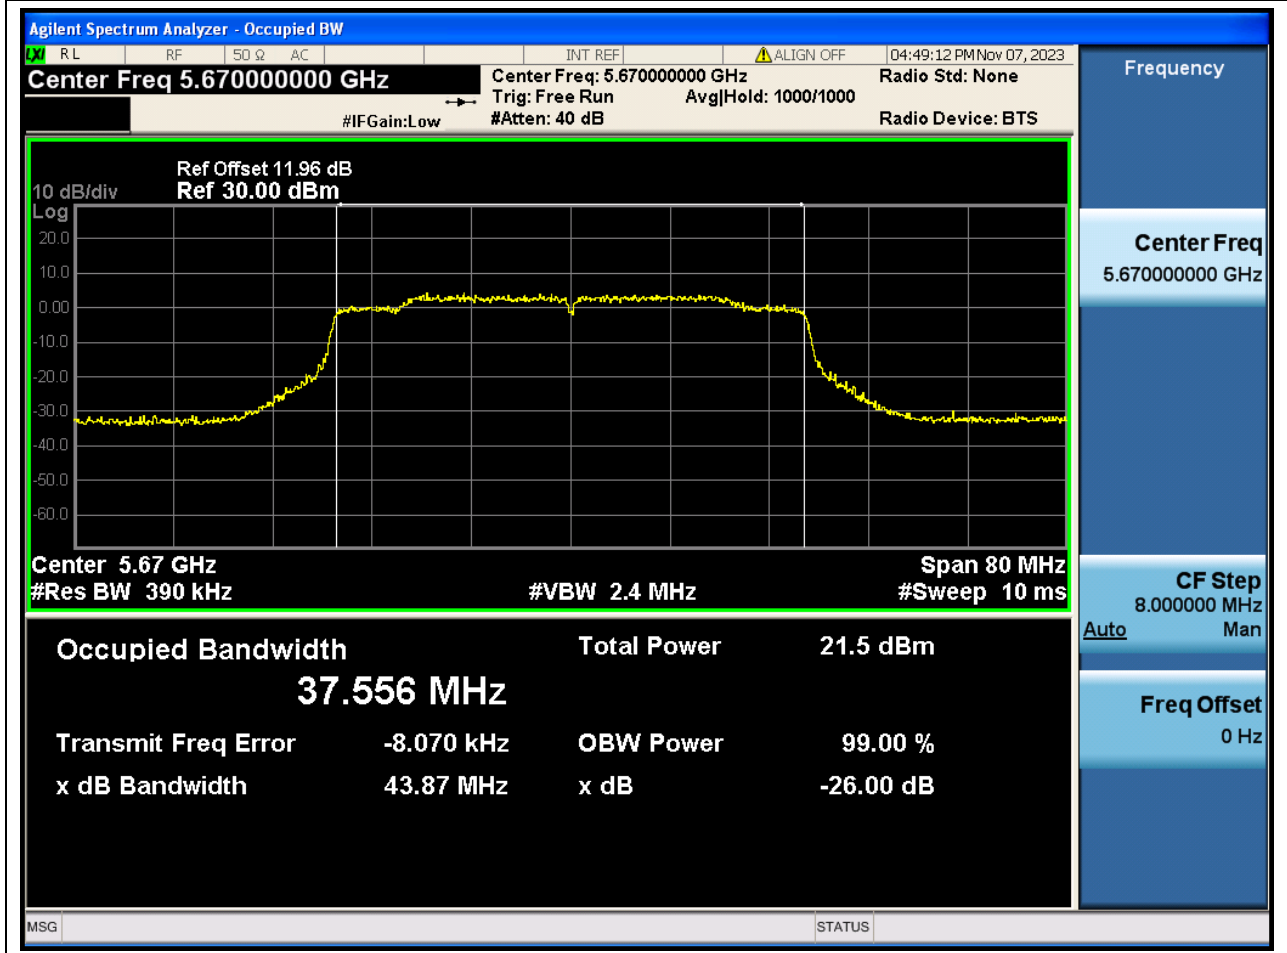

66. 802.11ax_40M_Band3_H

66.1. A.2.2-99% Bandwidth(NTNV)

Center Frequency (MHz)	OBW Power (%)	RBW (MHz)	Detector	Limit (MHz)	OBW (MHz)	Verdict
5670	99	0.39	Peak	0	37.556491	N/A