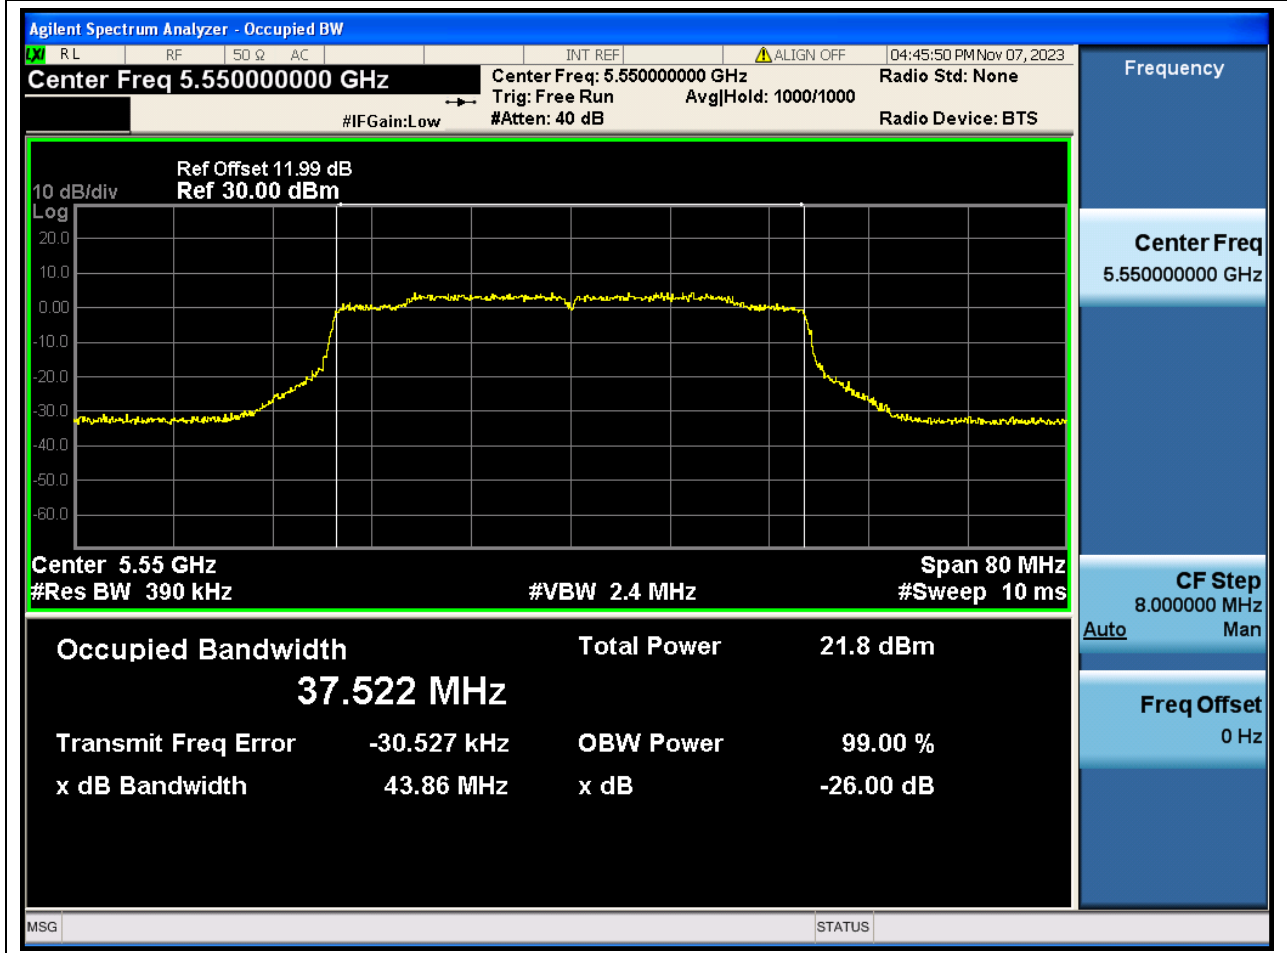

65. 802.11ax_40M_Band3_M

65.1. A.2.2-99% Bandwidth(NTNV)

Center Frequency (MHz)	OBW Power (%)	RBW (MHz)	Detector	Limit (MHz)	OBW (MHz)	Verdict
5550	99	0.39	Peak	0	37.522473	N/A