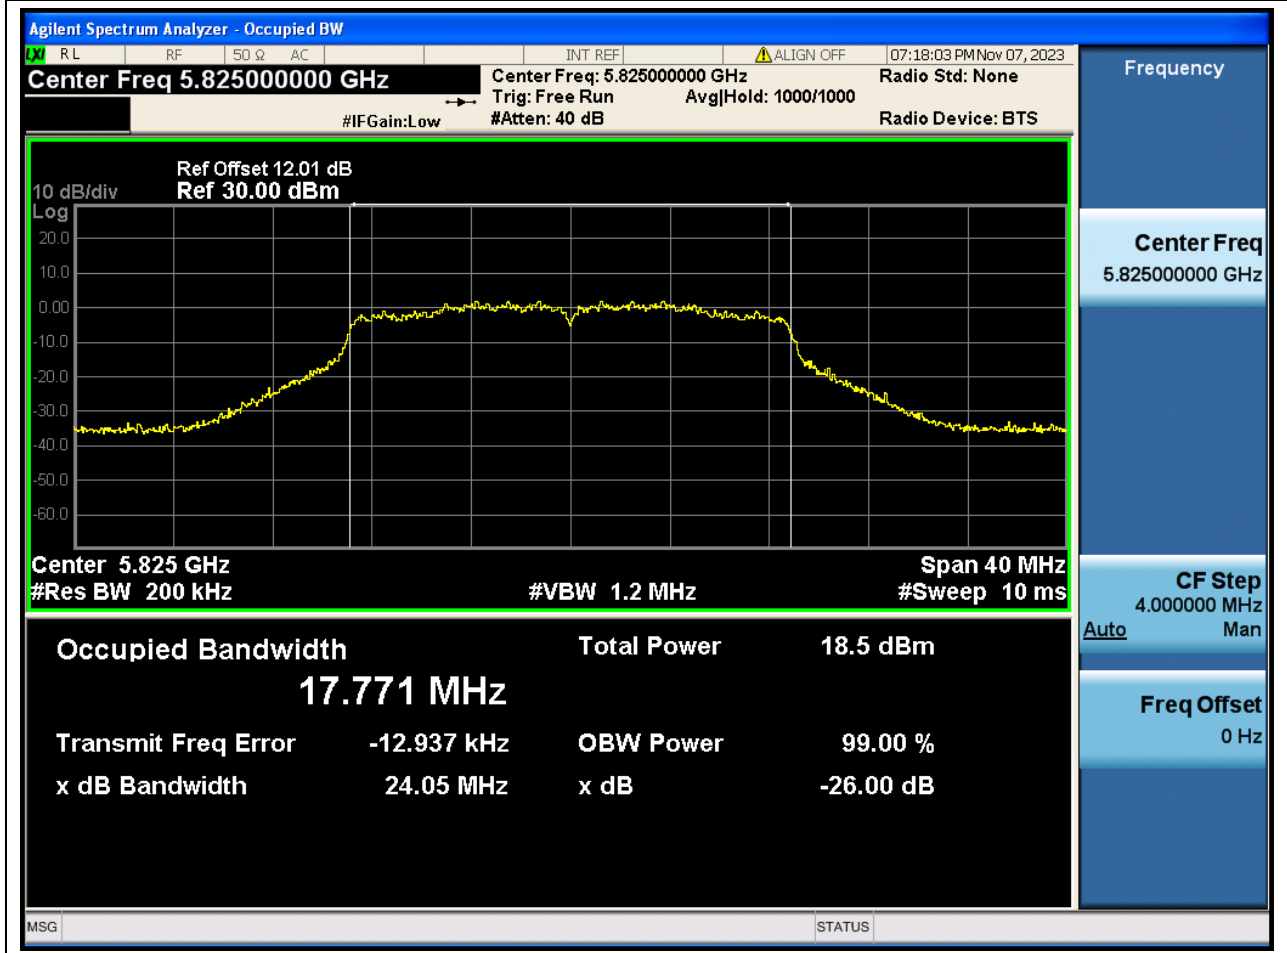

80. 802.11ac_20M_Band4_H

80.1. A.2.2-99% Bandwidth(NTNV)

Center Frequency (MHz)	OBW Power (%)	RBW (MHz)	Detector	Limit (MHz)	OBW (MHz)	Verdict
5825	99	0.2	Peak	0	17.771253	N/A