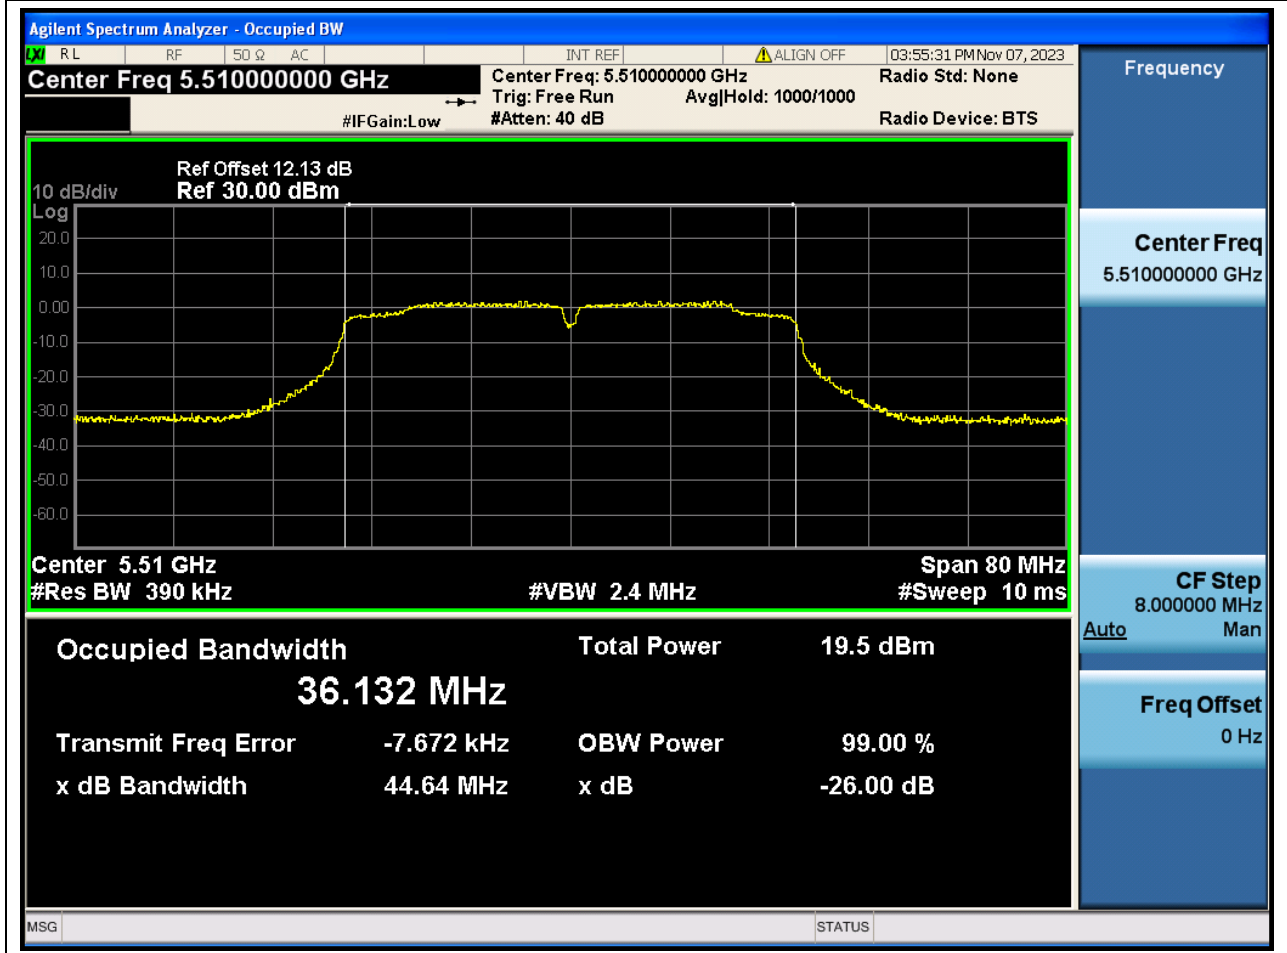

49. 802.11n_40M_Band3_L

49.1. A.2.2-99% Bandwidth(NTNV)

Center Frequency (MHz)	OBW Power (%)	RBW (MHz)	Detector	Limit (MHz)	OBW (MHz)	Verdict
5510	99	0.39	Peak	0	36.131821	N/A