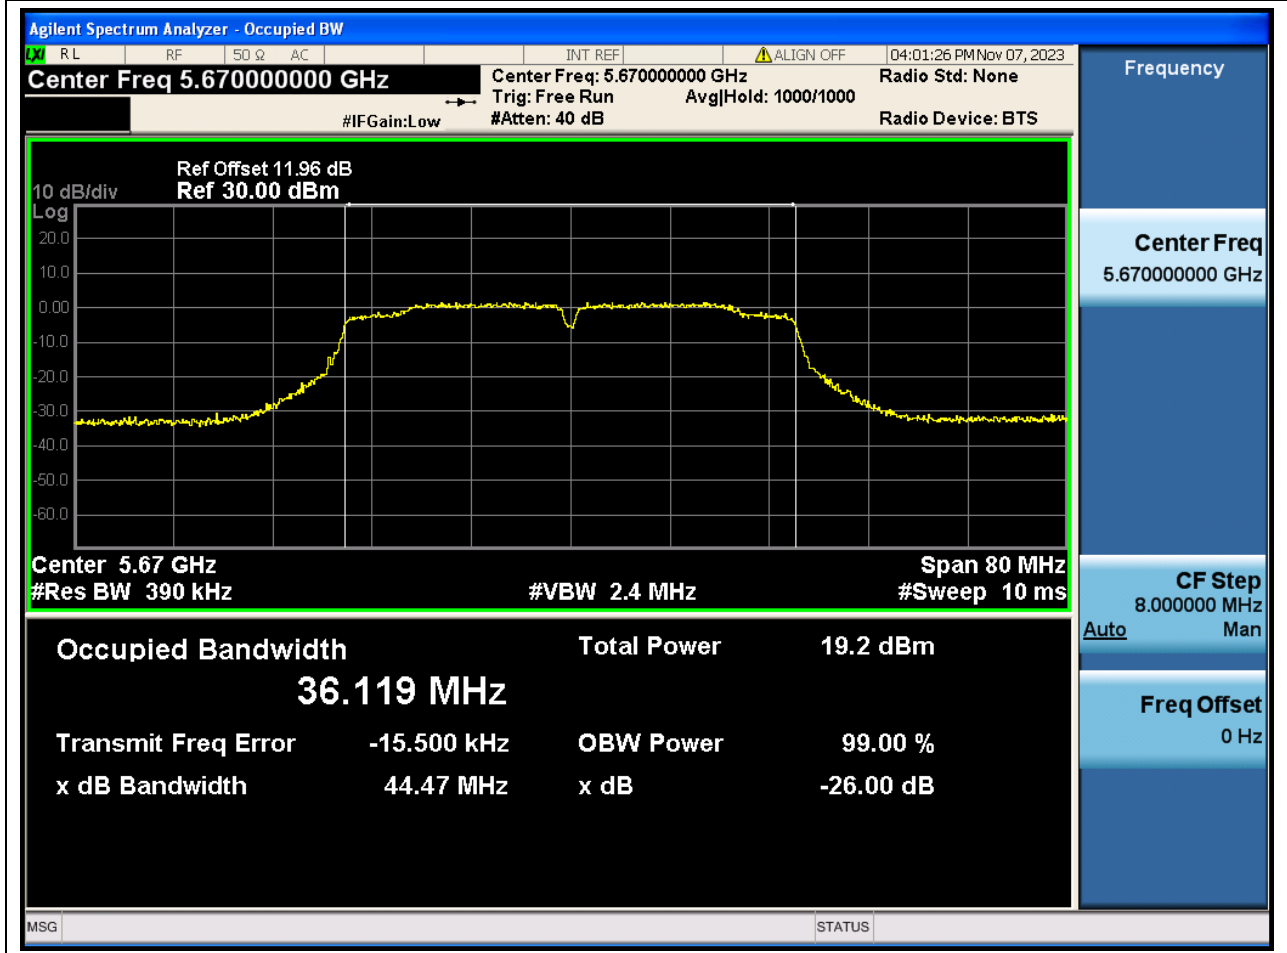

51. 802.11n_40M_Band3_H

51.1. A.2.2-99% Bandwidth(NTNV)

Center Frequency (MHz)	OBW Power (%)	RBW (MHz)	Detector	Limit (MHz)	OBW (MHz)	Verdict
5670	99	0.39	Peak	0	36.119377	N/A