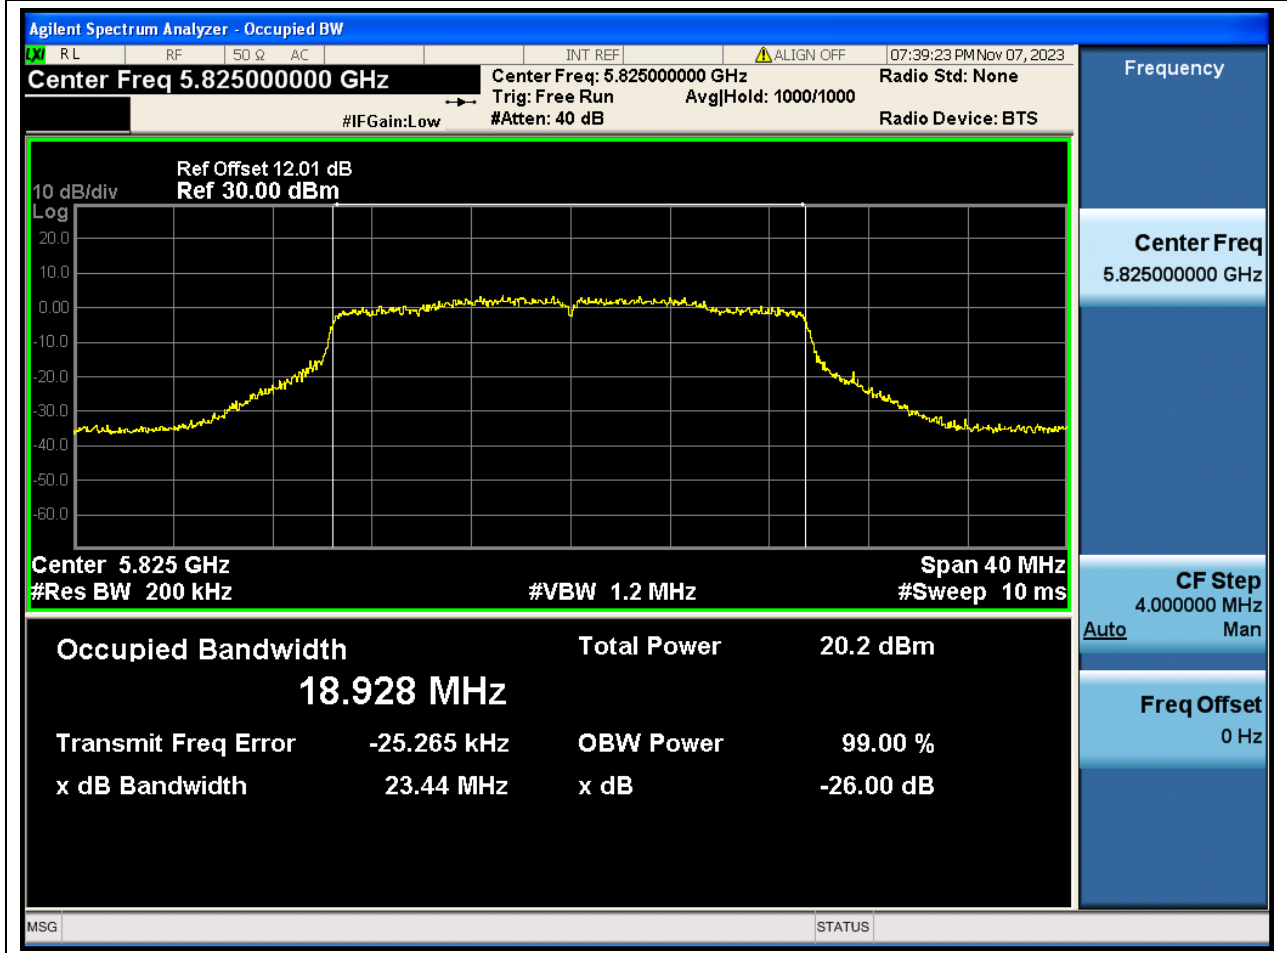

86. 802.11ax_20M_Band4_H

86.1. A.2.2-99% Bandwidth(NTNV)

Center Frequency (MHz)	OBW Power (%)	RBW (MHz)	Detector	Limit (MHz)	OBW (MHz)	Verdict
5825	99	0.2	Peak	0	18.927868	N/A