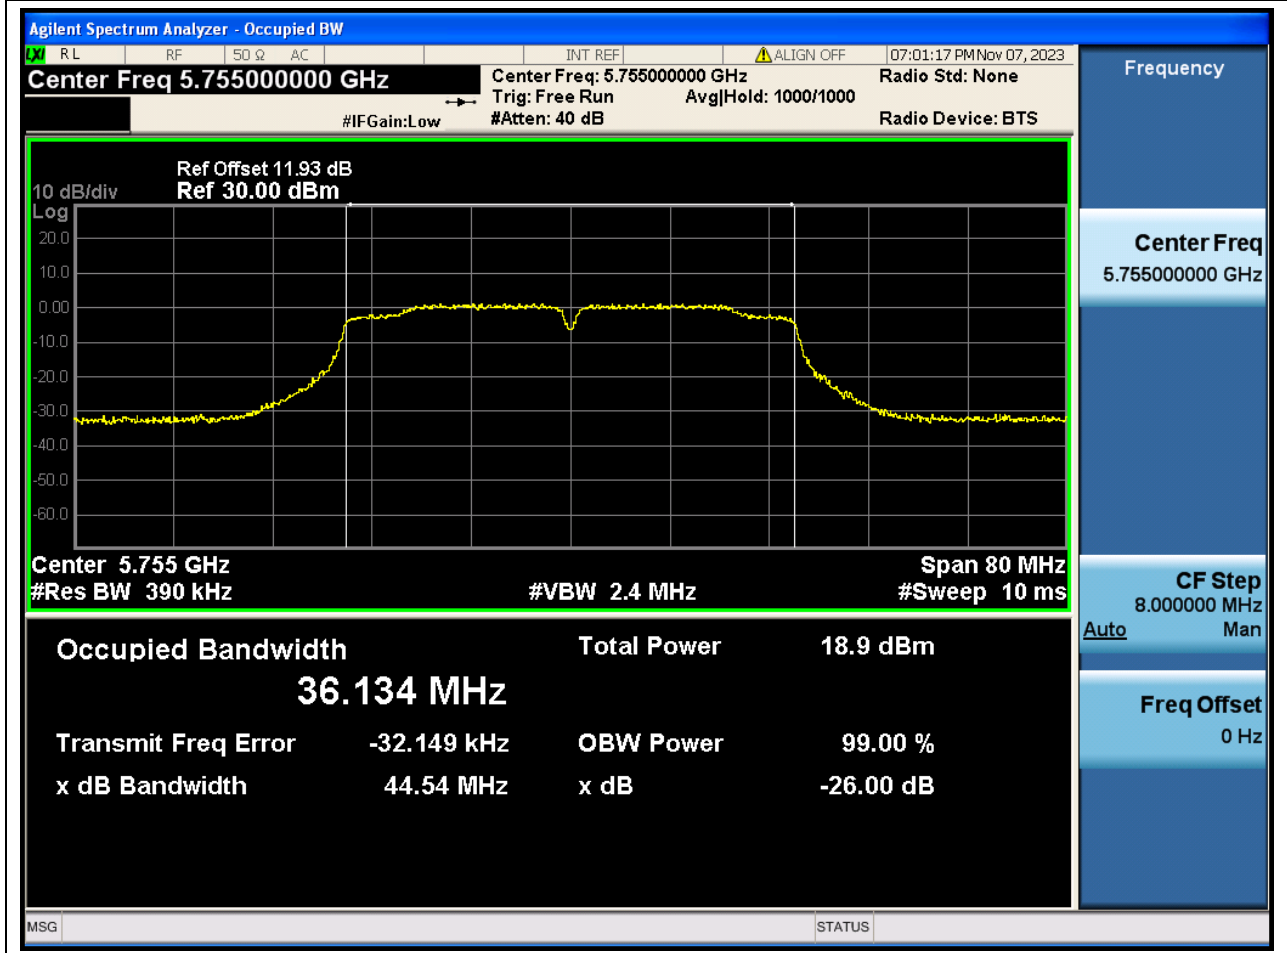

76. 802.11n_40M_Band4_L

76.1. A.2.2-99% Bandwidth(NTNV)

Center Frequency (MHz)	OBW Power (%)	RBW (MHz)	Detector	Limit (MHz)	OBW (MHz)	Verdict
5755	99	0.39	Peak	0	36.133863	N/A