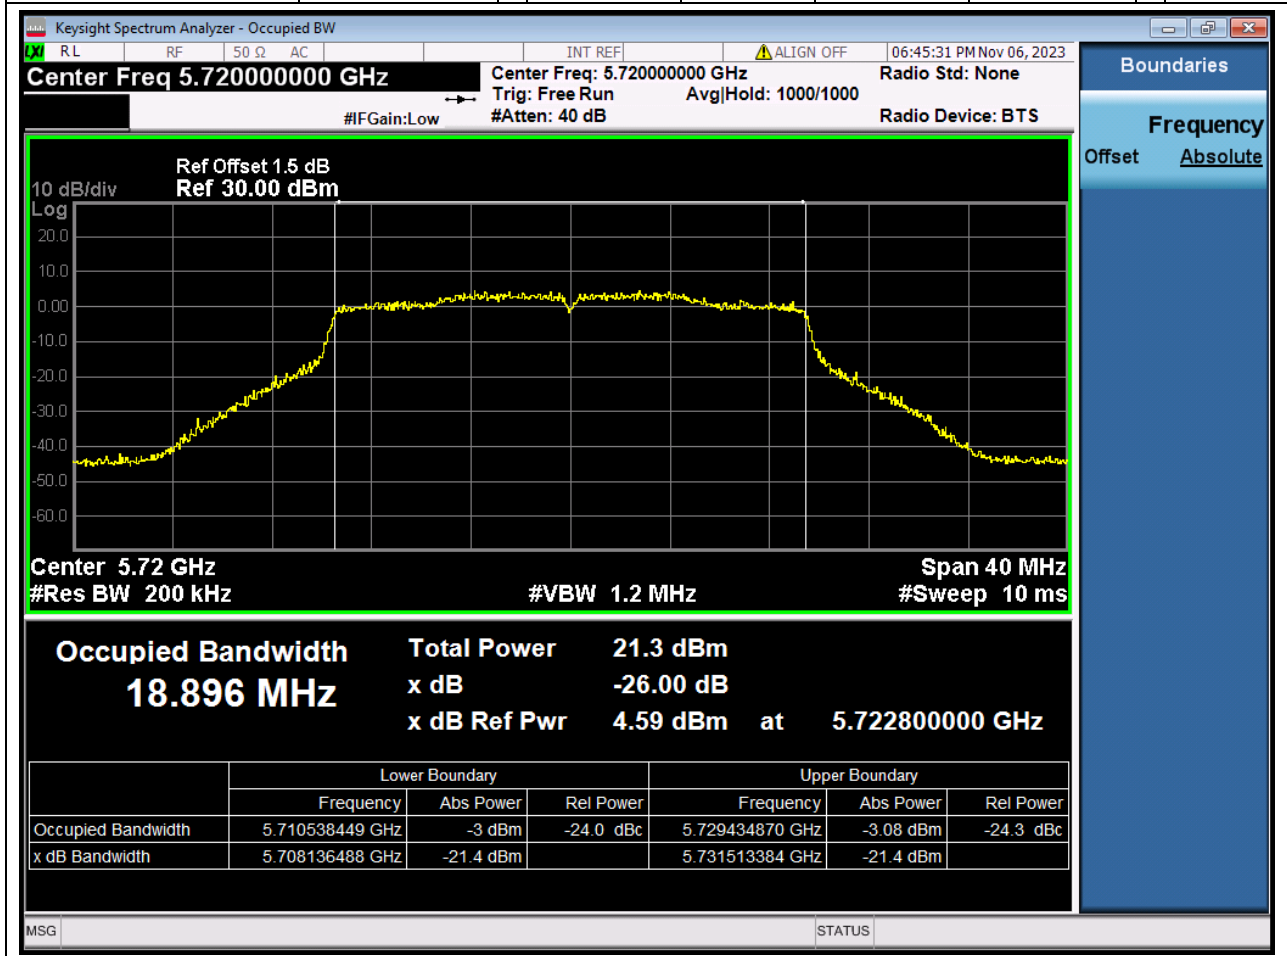

7. 802.11ax_20M_Band3_CH144

7.2. A.2.2-99% Bandwidth(NTNV)

Center Frequency (MHz)	OBW Power (%)	RBW (MHz)	Detector	Limit (MHz)	OBW (MHz)	Verdict
5720	99	0.2	Peak	0	18.896421	N/A