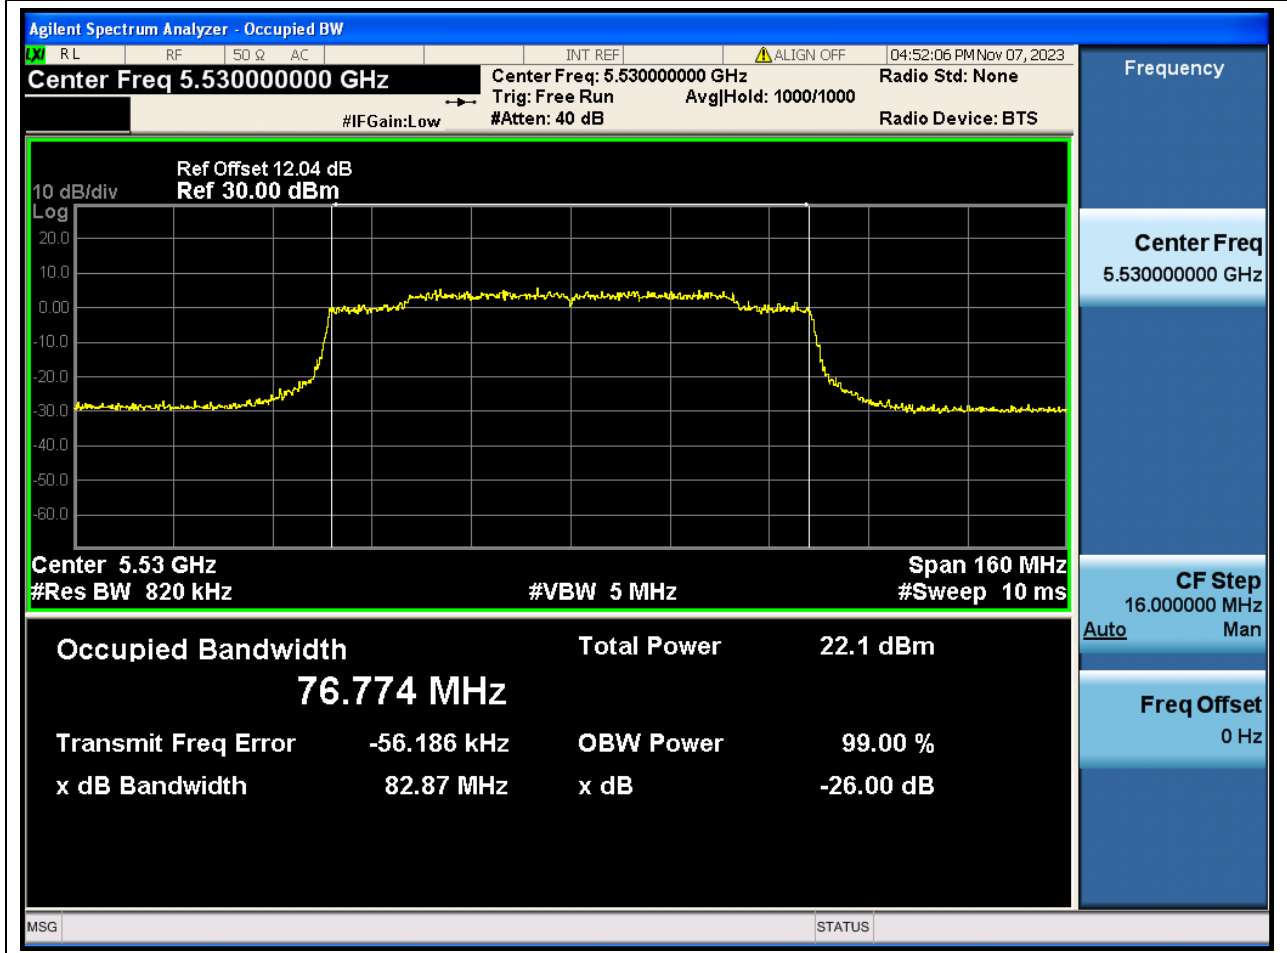

67. 802.11ax_80M_Band3_L

67.1. A.2.2-99% Bandwidth(NTNV)

Center Frequency (MHz)	OBW Power (%)	RBW (MHz)	Detector	Limit (MHz)	OBW (MHz)	Verdict
5530	99	0.82	Peak	0	76.774184	N/A