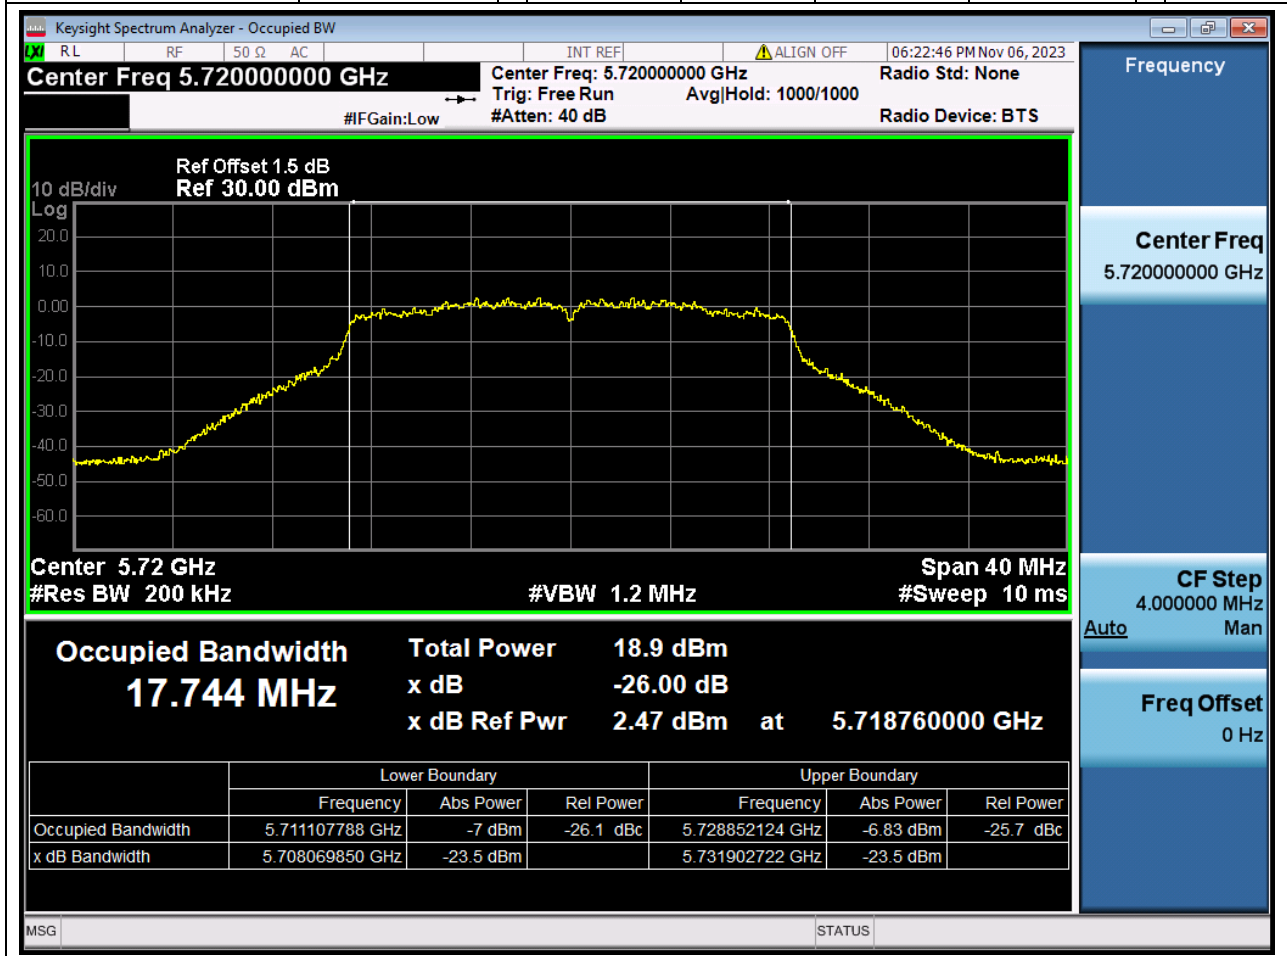

Center Frequency (MHz)	OBW Power (%)	RBW (MHz)	Detector	Limit (MHz)	OBW (MHz)	Verdict
5795	99	0.39	Peak	0	37.547027	N/A

89. 802.11ax_80M_Band4_M

89.1. A.2.2-99% Bandwidth(NTNV)

Center Frequency (MHz)	OBW Power (%)	RBW (MHz)	Detector	Limit (MHz)	OBW (MHz)	Verdict
5775	99	0.82	Peak	0	76.817629	N/A

1. 802.11a_20M_Band3_CH144

1.1. A.2.2-99% Bandwidth(NTNV)

Center Frequency (MHz)	OBW Power (%)	RBW (MHz)	Detector	Limit (MHz)	OBW (MHz)	Verdict
5720	99	0.2	Peak	0	16.664535	N/A

2. 802.11n_20M_Band3_CH144

2.1. A.2.2-99% Bandwidth(NTNV)

Center Frequency (MHz)	OBW Power (%)	RBW (MHz)	Detector	Limit (MHz)	OBW (MHz)	Verdict
5720	99	0.2	Peak	0	17.744336	N/A

3. 802.11n_40M_Band3_CH142

3.1. A.2.2-99% Bandwidth(NTNV)