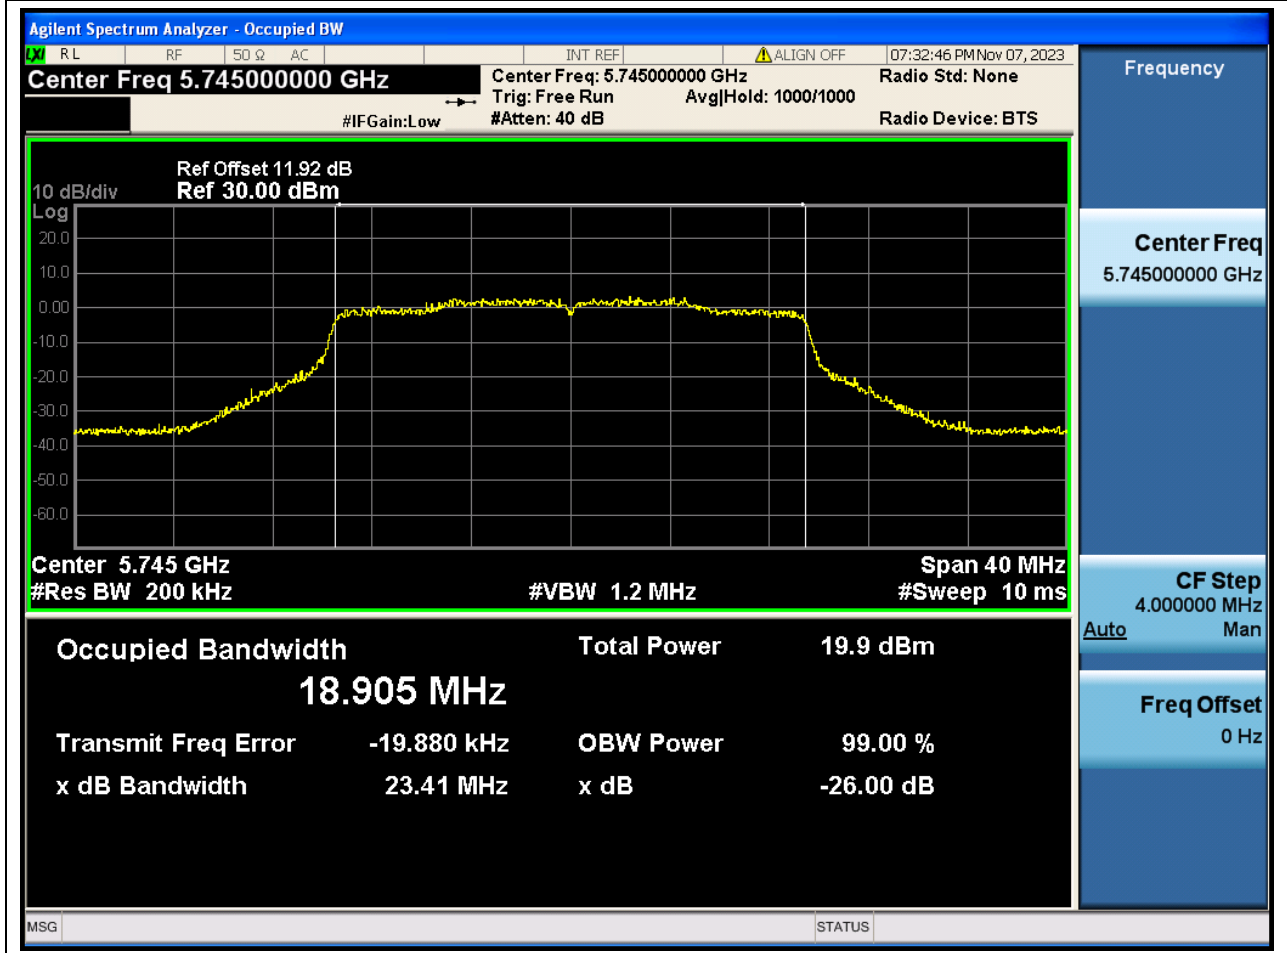

84. 802.11ax_20M_Band4_L

84.1. A.2.2-99% Bandwidth(NTNV)

Center Frequency (MHz)	OBW Power (%)	RBW (MHz)	Detector	Limit (MHz)	OBW (MHz)	Verdict
5745	99	0.2	Peak	0	18.904914	N/A