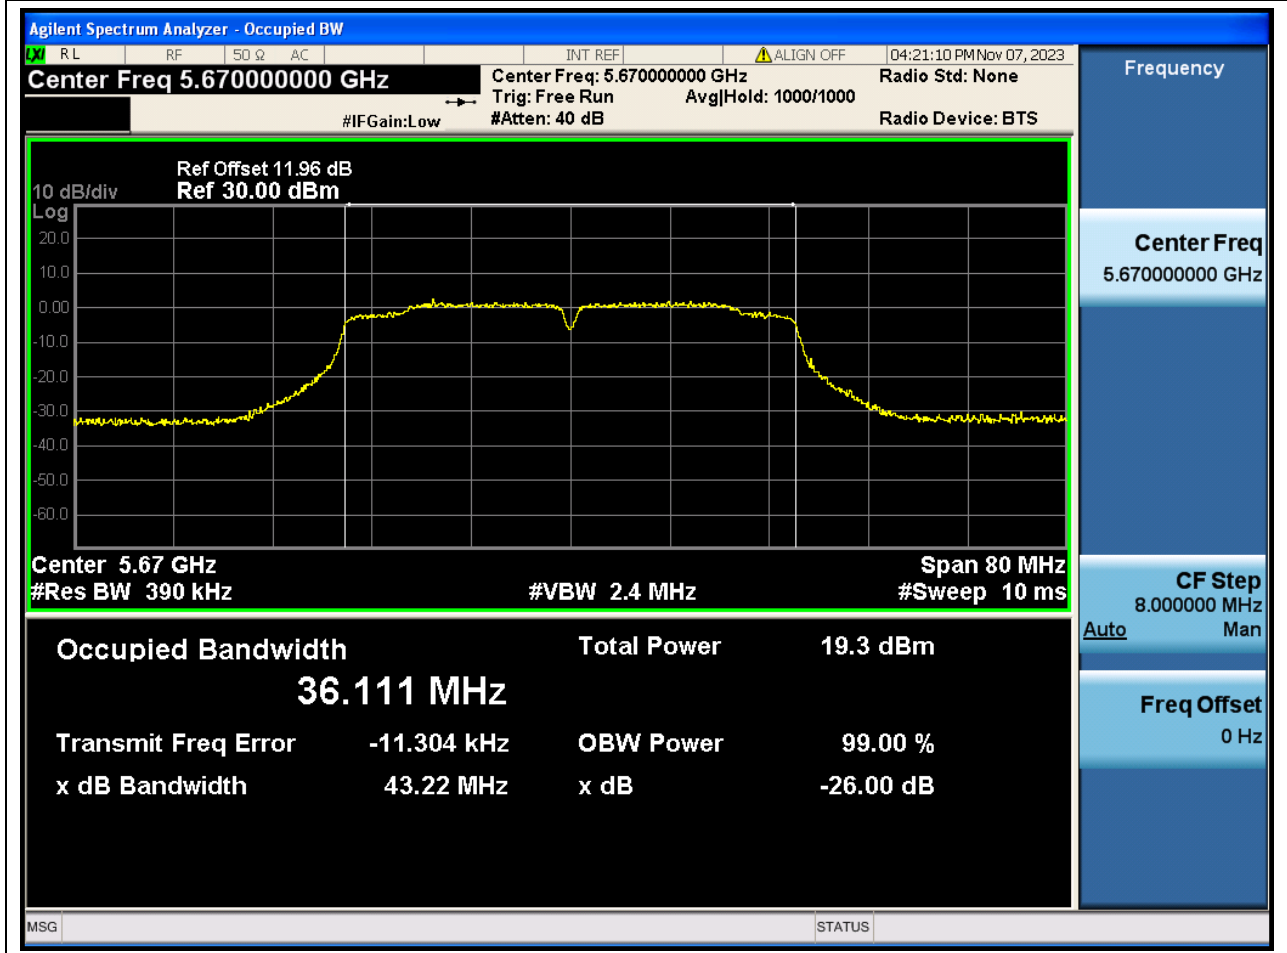

57. 802.11ac_40M_Band3_H

57.1. A.2.2-99% Bandwidth(NTNV)

Center Frequency (MHz)	OBW Power (%)	RBW (MHz)	Detector	Limit (MHz)	OBW (MHz)	Verdict
5670	99	0.39	Peak	0	36.11112	N/A