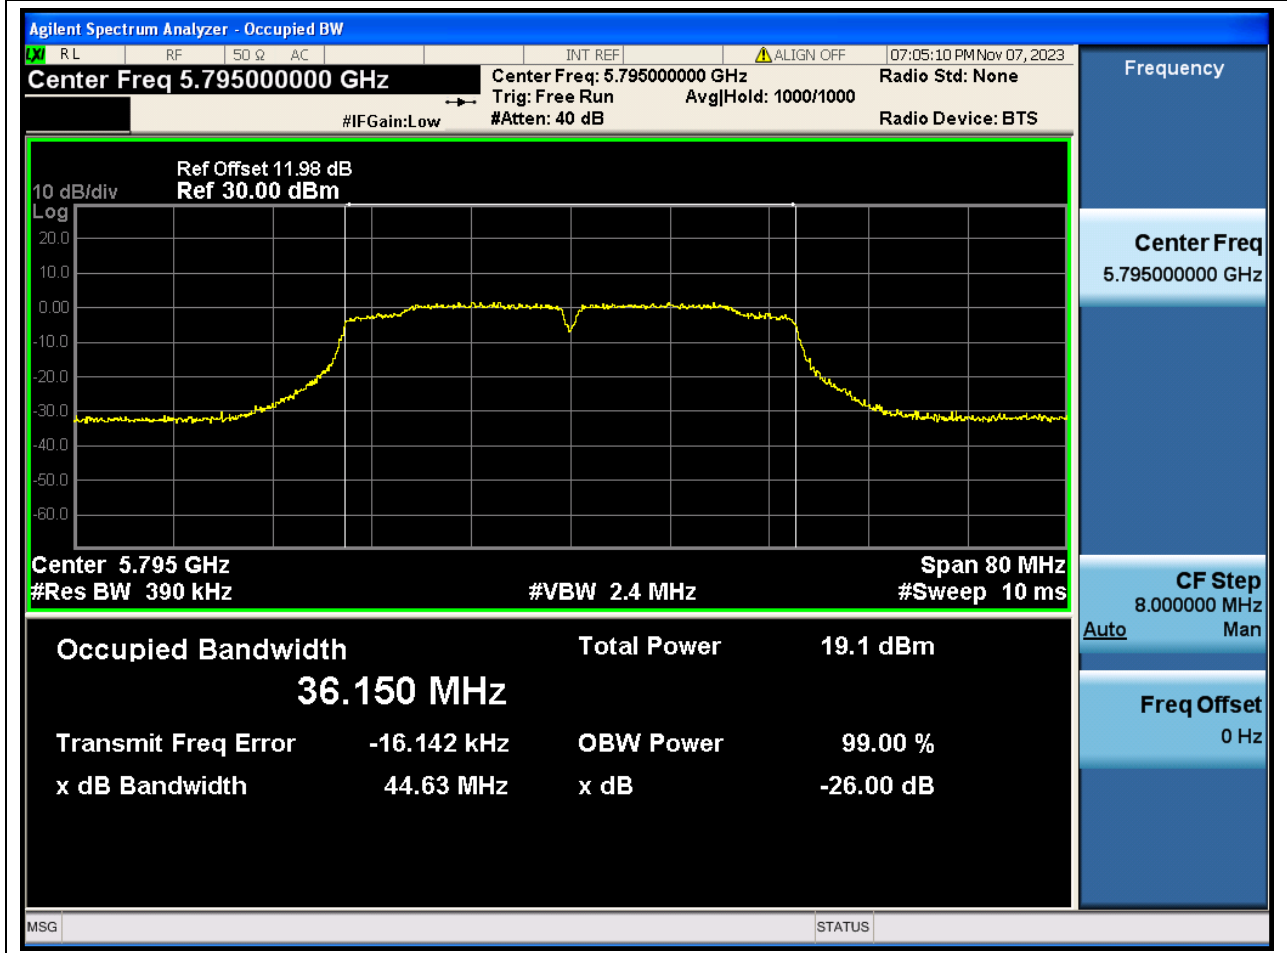

77. 802.11n_40M_Band4_H

77.1. A.2.2-99% Bandwidth(NTNV)

Center Frequency (MHz)	OBW Power (%)	RBW (MHz)	Detector	Limit (MHz)	OBW (MHz)	Verdict
5795	99	0.39	Peak	0	36.150467	N/A