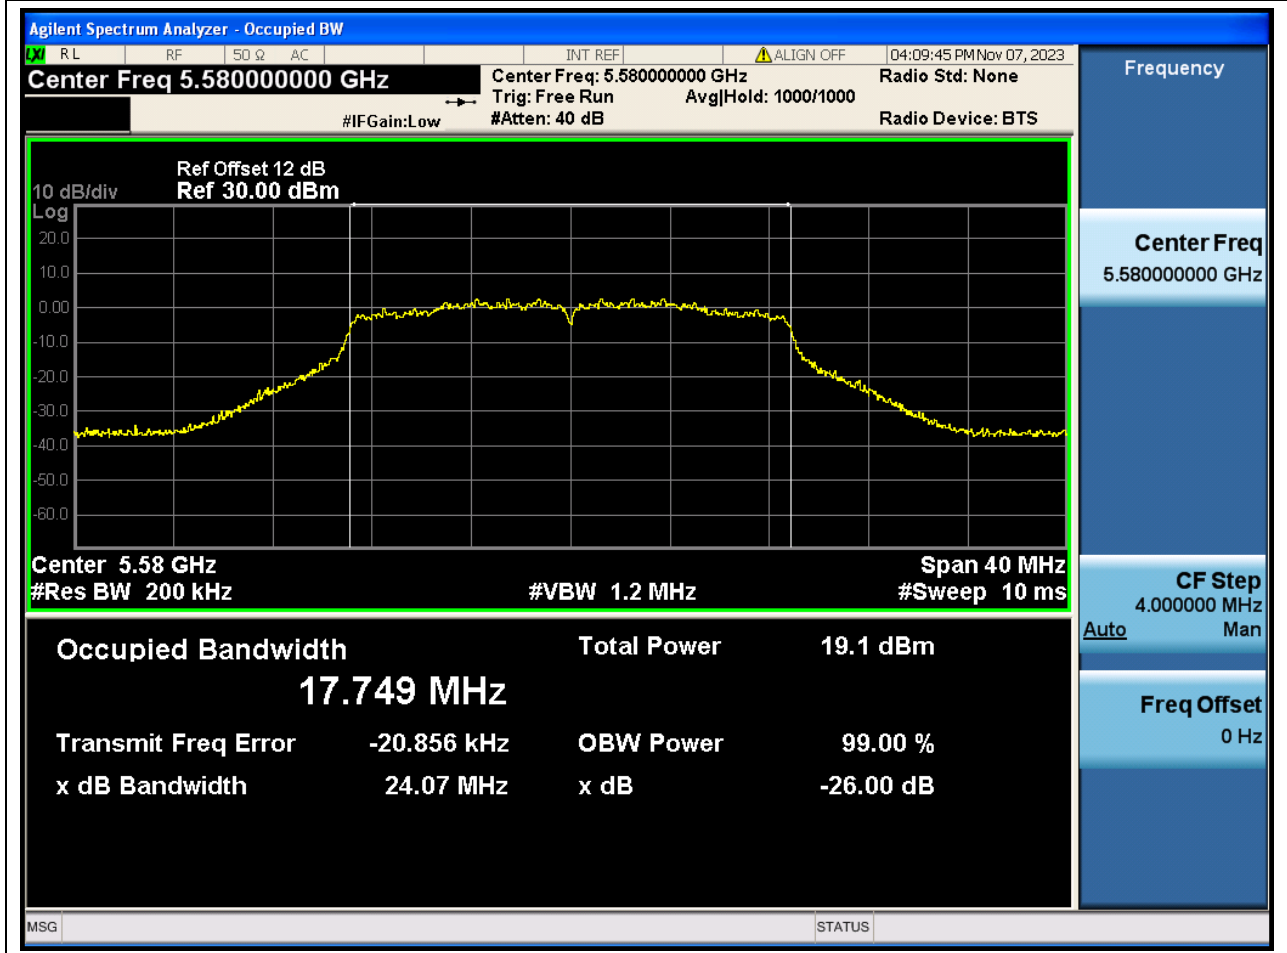

53. 802.11ac_20M_Band3_M

53.1. A.2.2-99% Bandwidth(NTNV)

Center Frequency (MHz)	OBW Power (%)	RBW (MHz)	Detector	Limit (MHz)	OBW (MHz)	Verdict
5580	99	0.2	Peak	0	17.748853	N/A