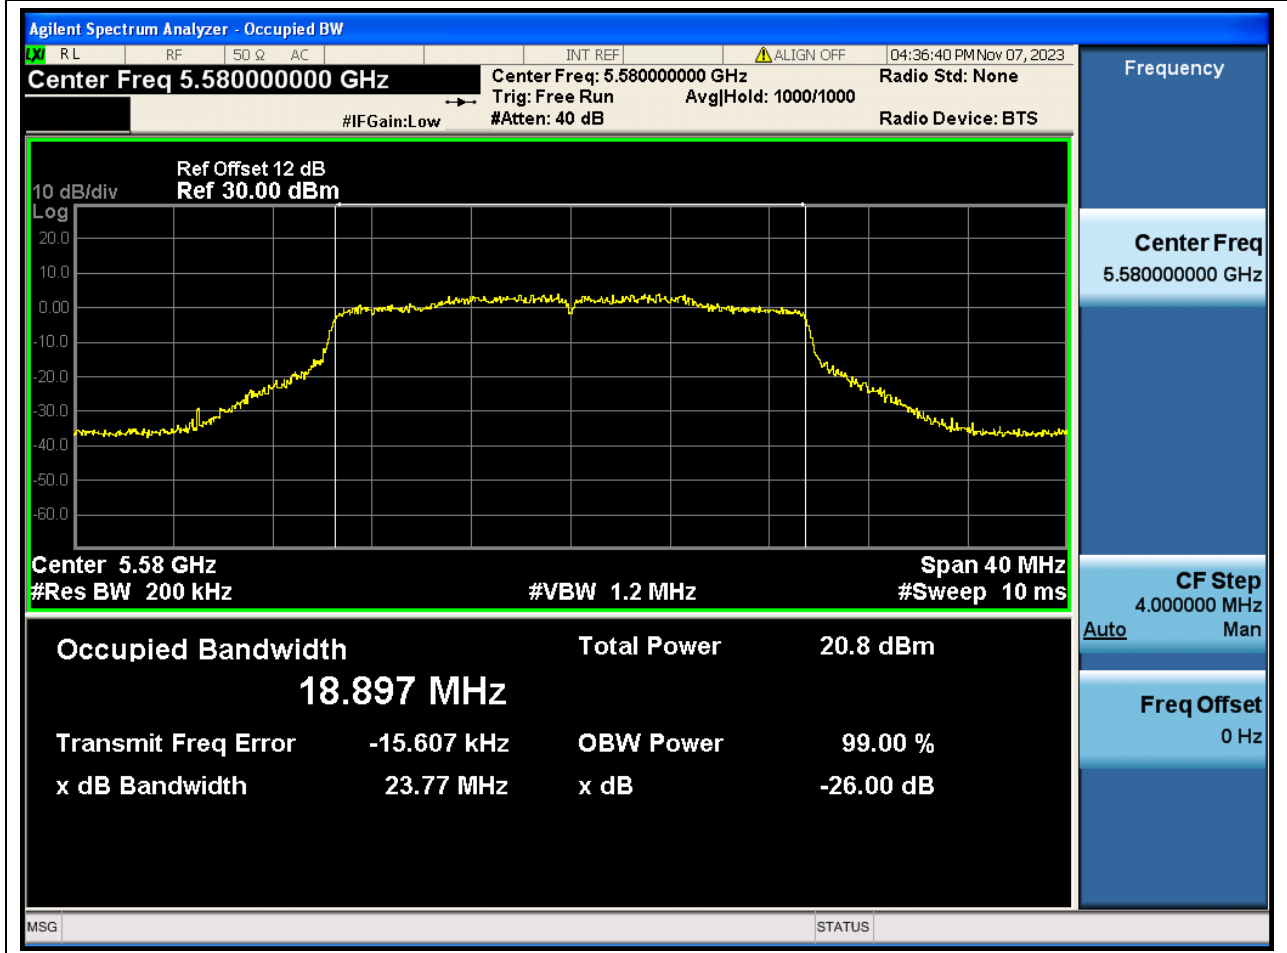

62. 802.11ax_20M_Band3_M

62.1. A.2.2-99% Bandwidth(NTNV)

Center Frequency (MHz)	OBW Power (%)	RBW (MHz)	Detector	Limit (MHz)	OBW (MHz)	Verdict
5580	99	0.2	Peak	0	18.897229	N/A