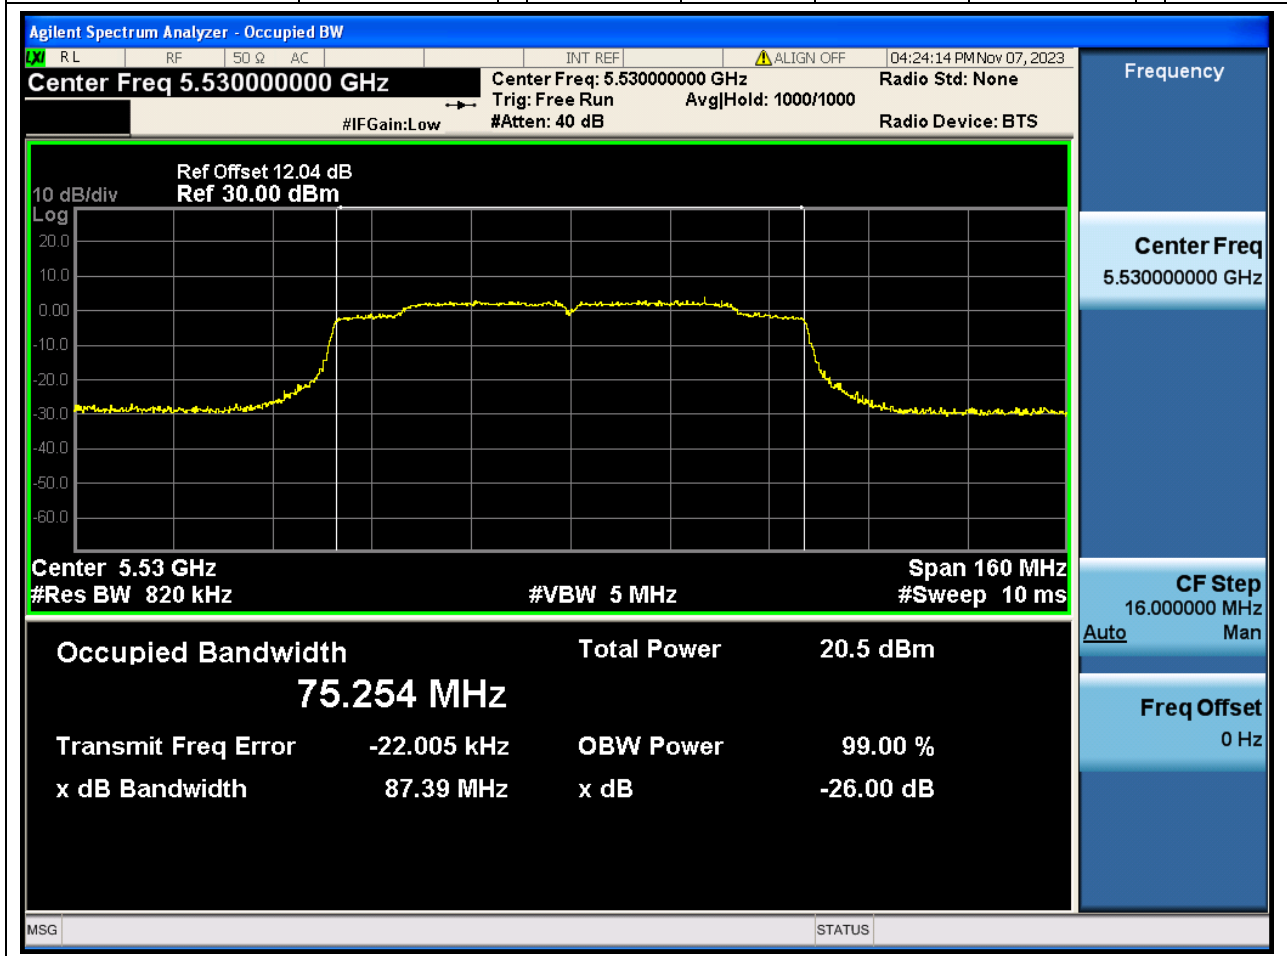

58. 802.11ac_80M_Band3_L

58.1. A.2.2-99% Bandwidth(NTNV)

Center Frequency (MHz)	OBW Power (%)	RBW (MHz)	Detector	Limit (MHz)	OBW (MHz)	Verdict
5530	99	0.82	Peak	0	75.254222	N/A