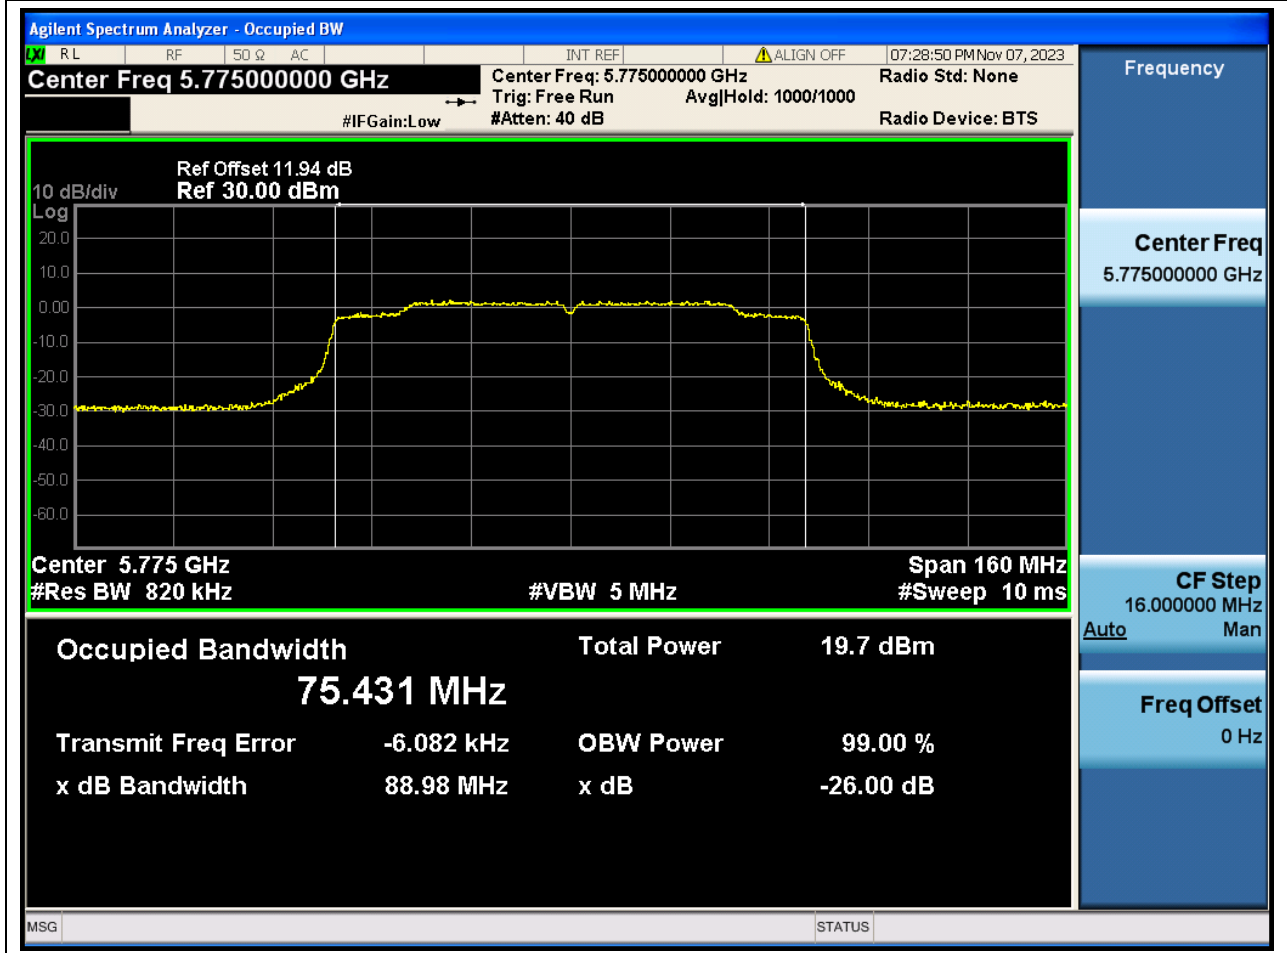

83. 802.11ac_80M_Band4_M

83.1. A.2.2-99% Bandwidth(NTNV)

Center Frequency (MHz)	OBW Power (%)	RBW (MHz)	Detector	Limit (MHz)	OBW (MHz)	Verdict
5775	99	0.82	Peak	0	75.430576	N/A