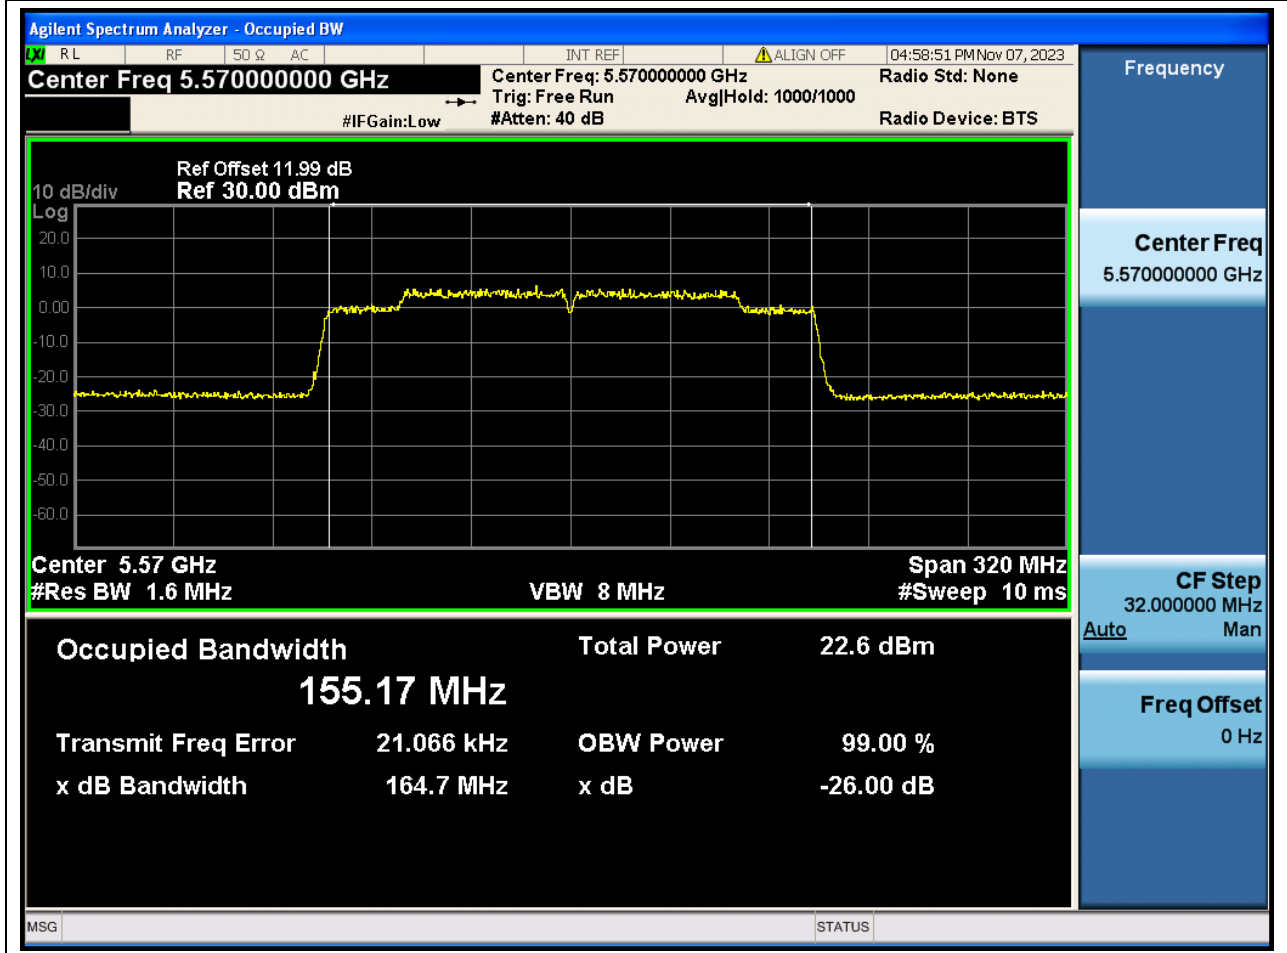

69. 802.11ax_160M_Band3_M

69.1. A.2.2-99% Bandwidth(NTNV)

Center Frequency (MHz)	OBW Power (%)	RBW (MHz)	Detector	Limit (MHz)	OBW (MHz)	Verdict
5570	99	1.6	Peak	0	155.1652	N/A