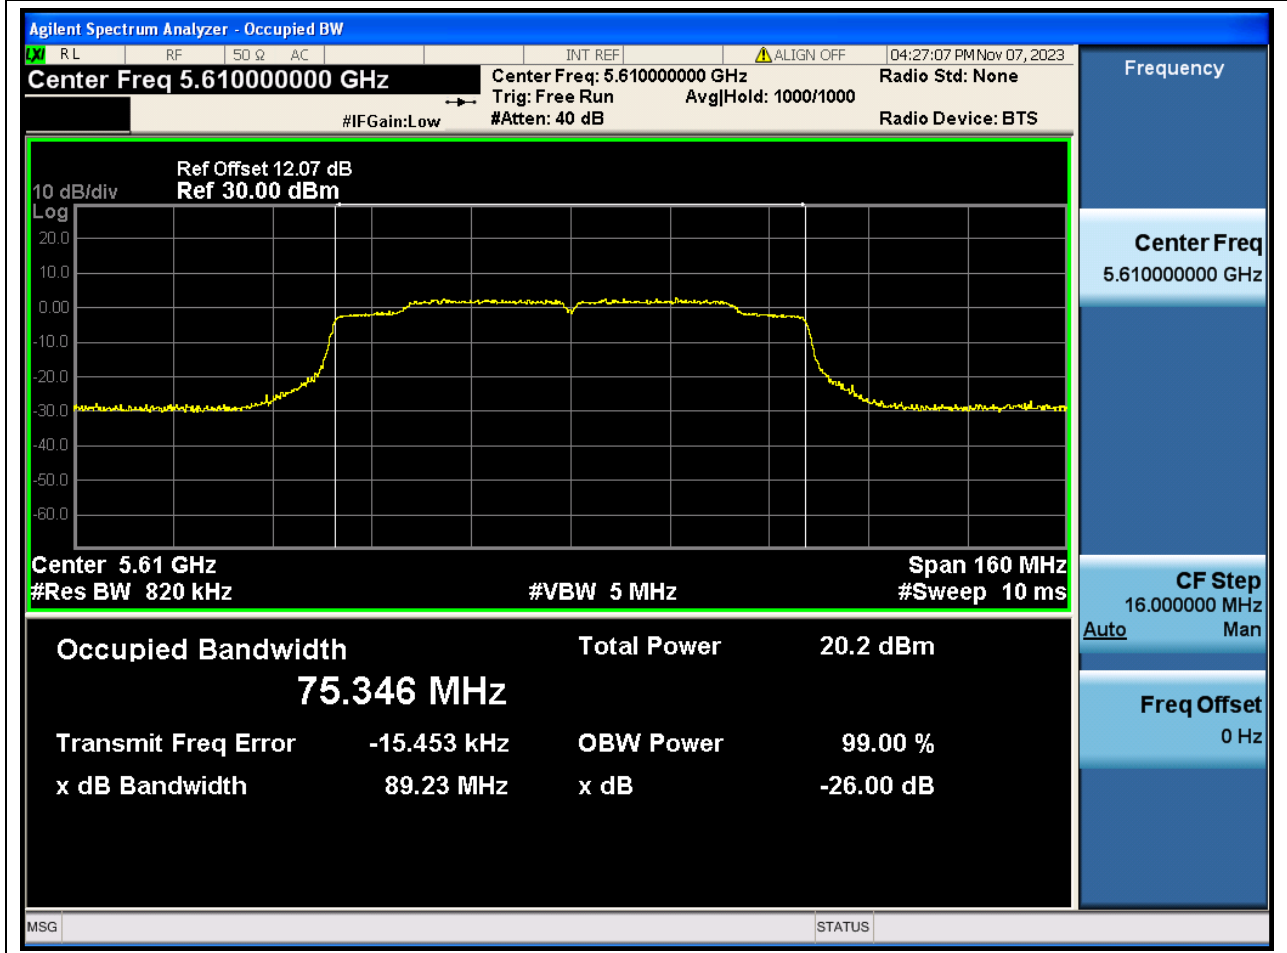

59. 802.11ac_80M_Band3_M

59.1. A.2.2-99% Bandwidth(NTNV)

Center Frequency (MHz)	OBW Power (%)	RBW (MHz)	Detector	Limit (MHz)	OBW (MHz)	Verdict
5610	99	0.82	Peak	0	75.346132	N/A