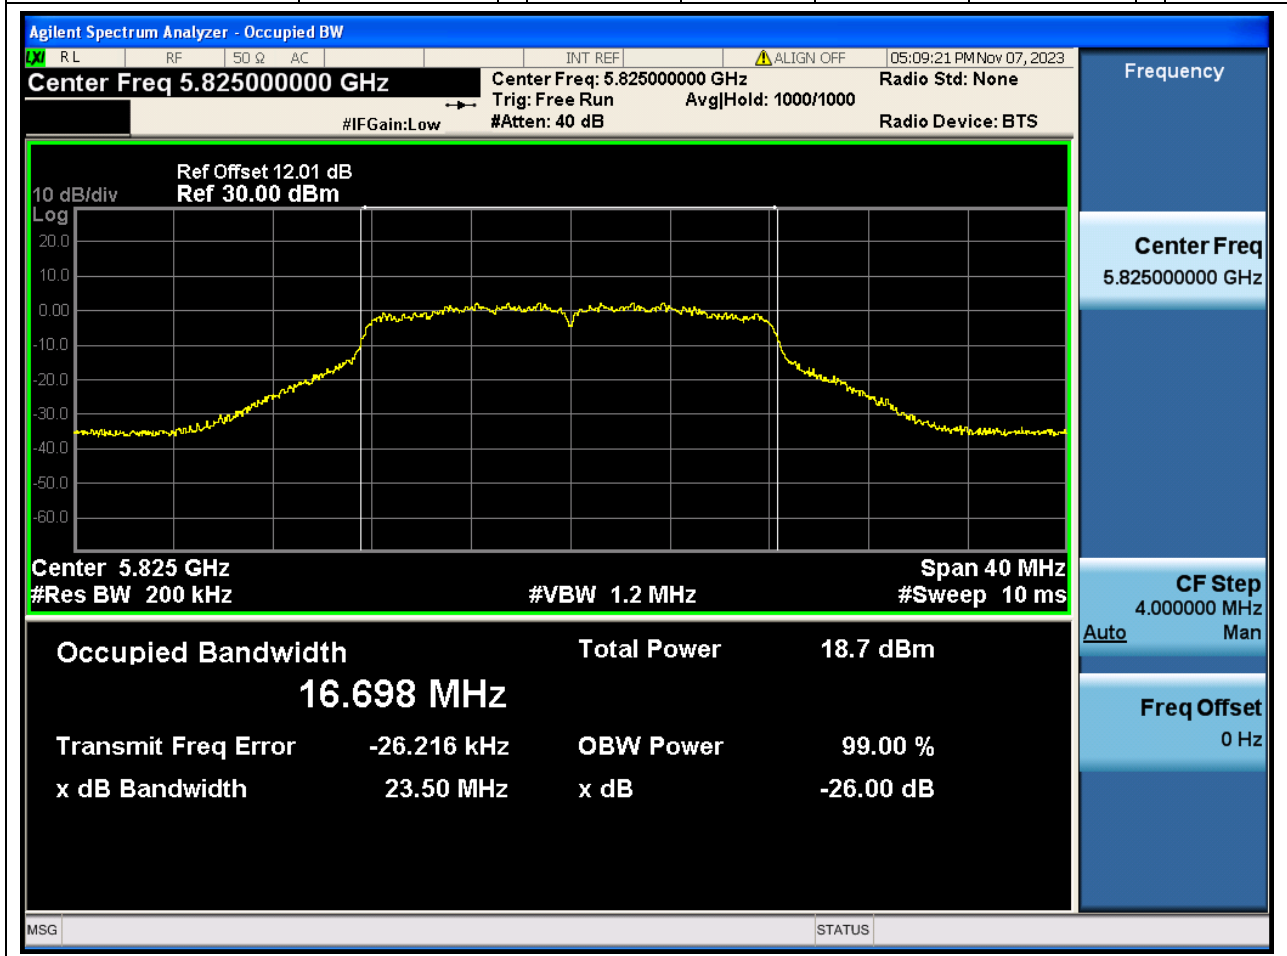

72. 802.11a_20M_Band4_H

72.1. A.2.2-99% Bandwidth(NTNV)

Center Frequency (MHz)	OBW Power (%)	RBW (MHz)	Detector	Limit (MHz)	OBW (MHz)	Verdict
5825	99	0.2	Peak	0	16.697629	N/A