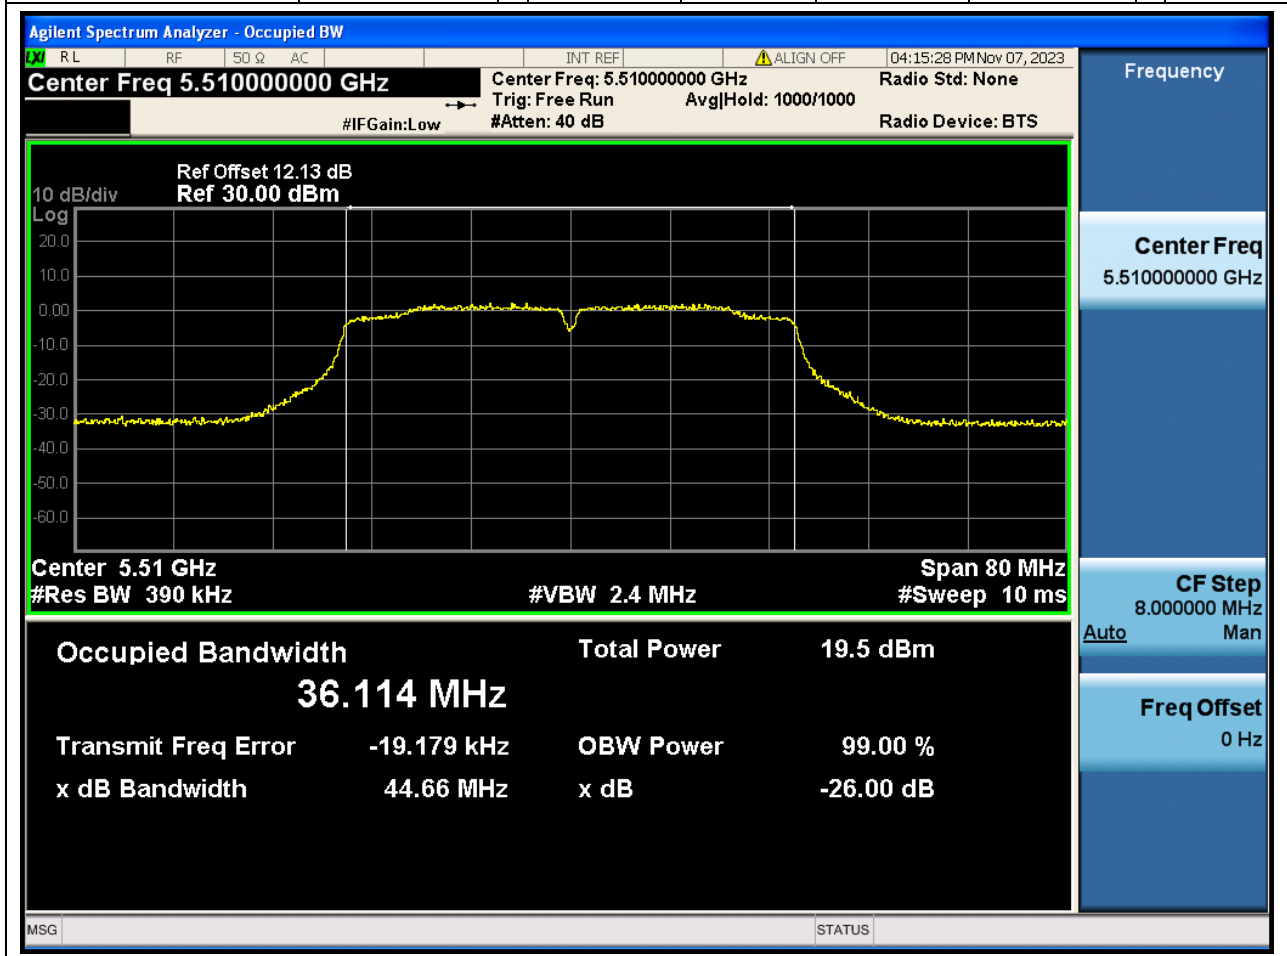

55. 802.11ac_40M_Band3_L

55.1. A.2.2-99% Bandwidth(NTNV)

Center Frequency (MHz)	OBW Power (%)	RBW (MHz)	Detector	Limit (MHz)	OBW (MHz)	Verdict
5510	99	0.39	Peak	0	36.113749	N/A