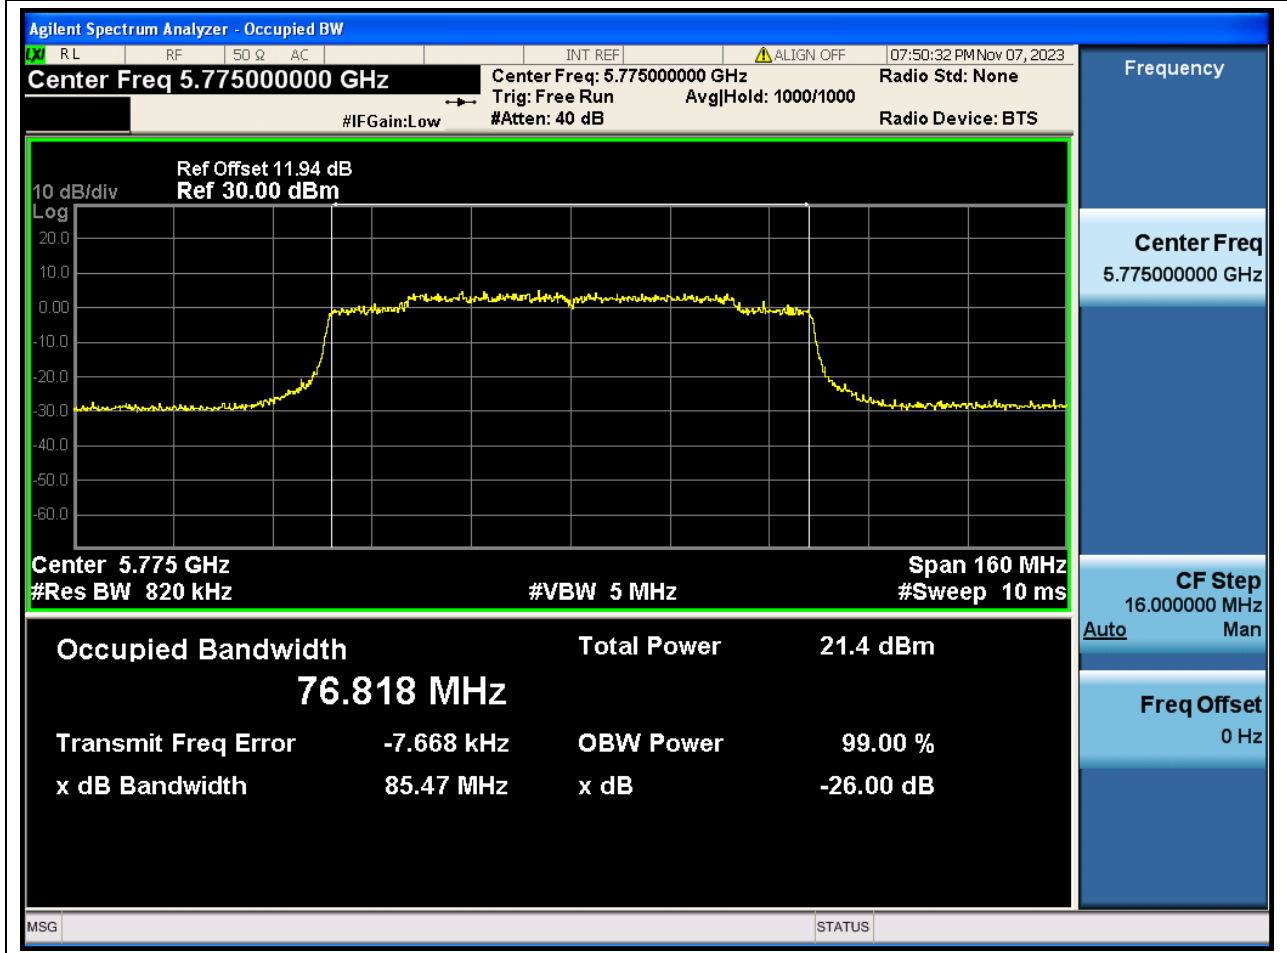

89. 802.11ax_80M_Band4_M

89.1. A.2.2-99% Bandwidth(NTNV)

Center Frequency (MHz)	OBW Power (%)	RBW (MHz)	Detector	Limit (MHz)	OBW (MHz)	Verdict
5775	99	0.82	Peak	0	76.817629	N/A