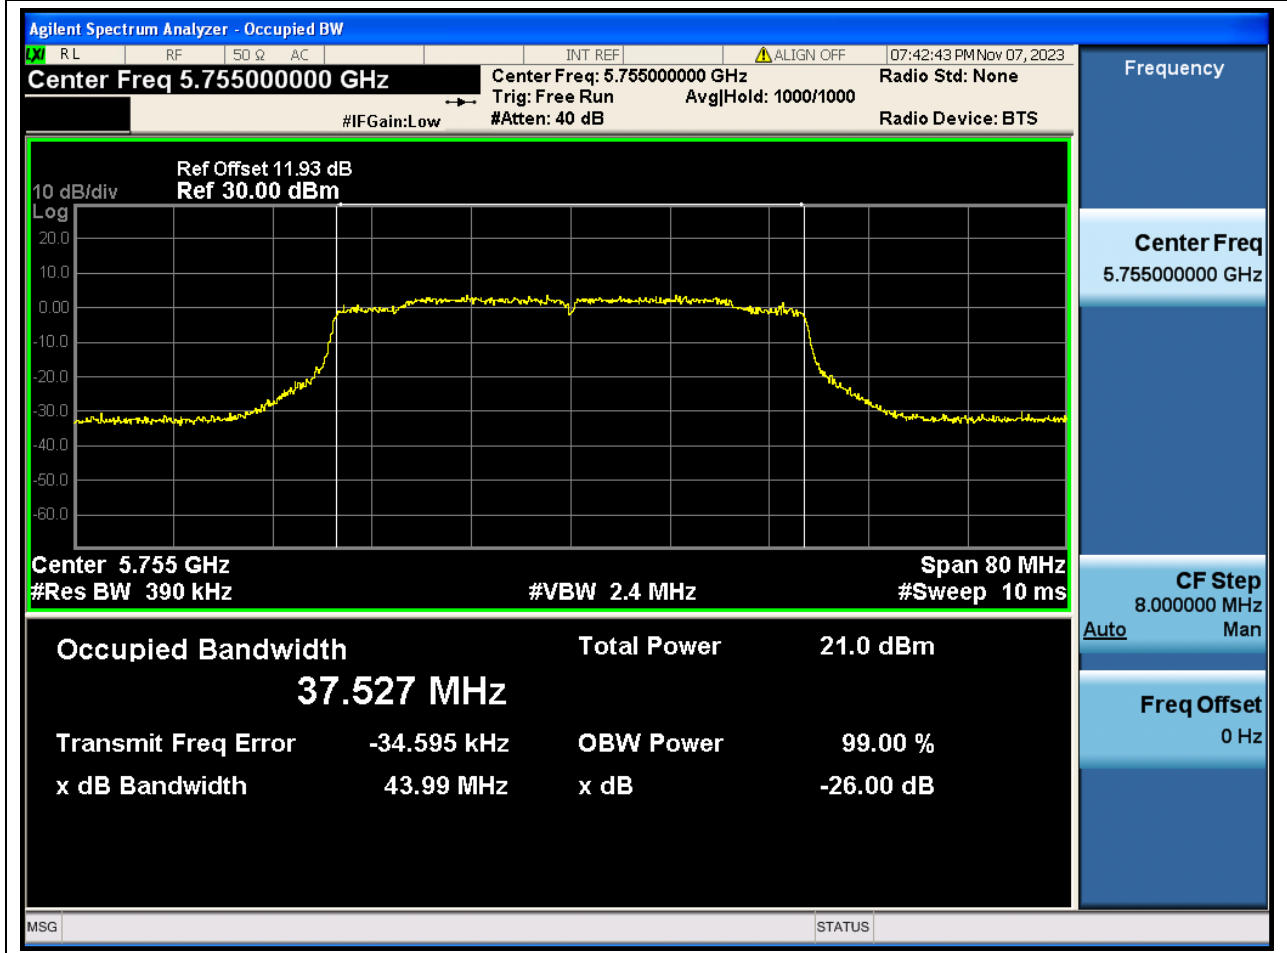

87. 802.11ax_40M_Band4_L

87.1. A.2.2-99% Bandwidth(NTNV)

Center Frequency (MHz)	OBW Power (%)	RBW (MHz)	Detector	Limit (MHz)	OBW (MHz)	Verdict
5755	99	0.39	Peak	0	37.526779	N/A