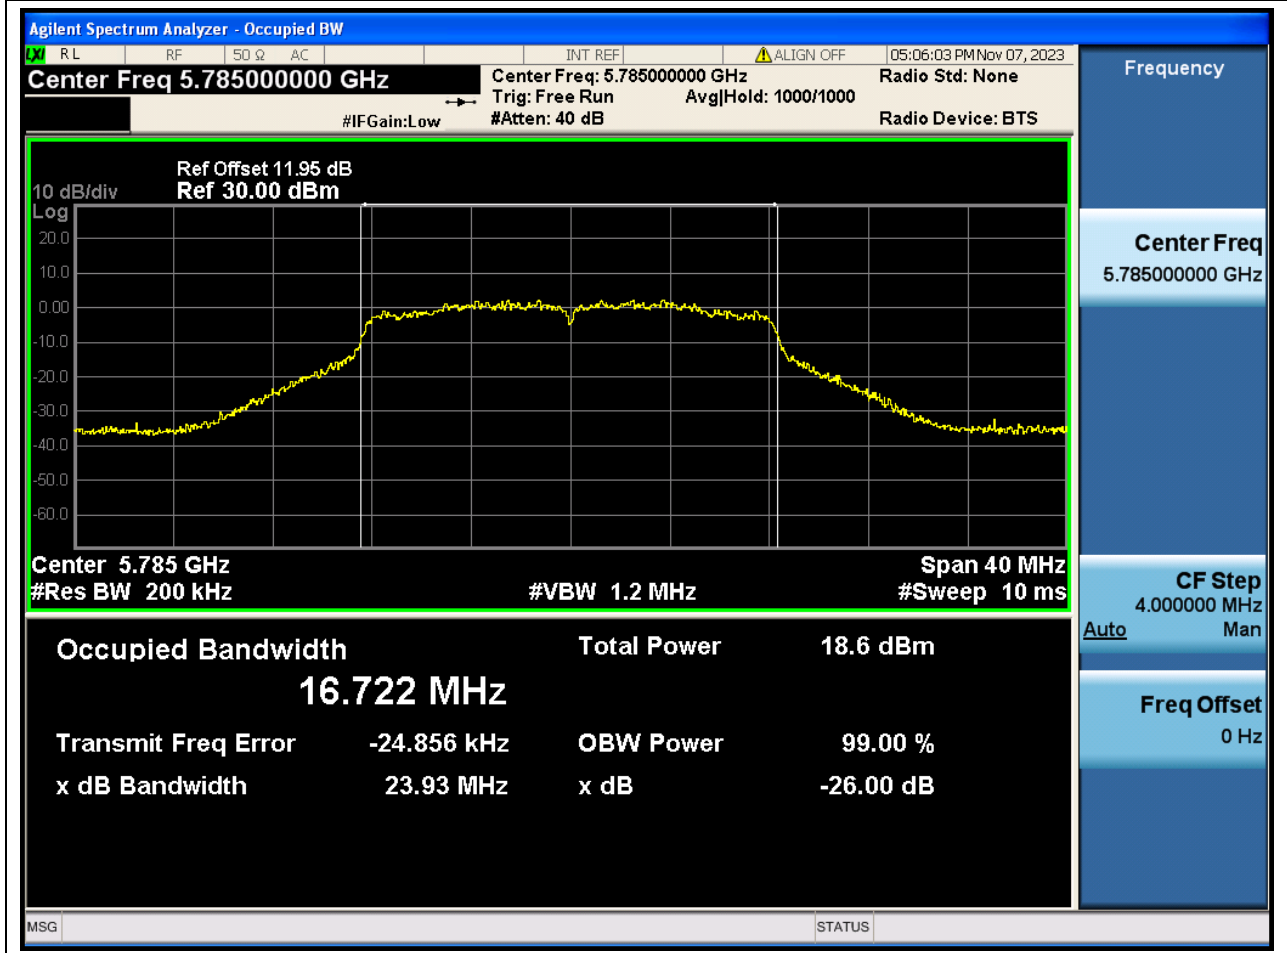

71. 802.11a_20M_Band4_M

71.1. A.2.2-99% Bandwidth(NTNV)

Center Frequency (MHz)	OBW Power (%)	RBW (MHz)	Detector	Limit (MHz)	OBW (MHz)	Verdict
5785	99	0.2	Peak	0	16.721979	N/A