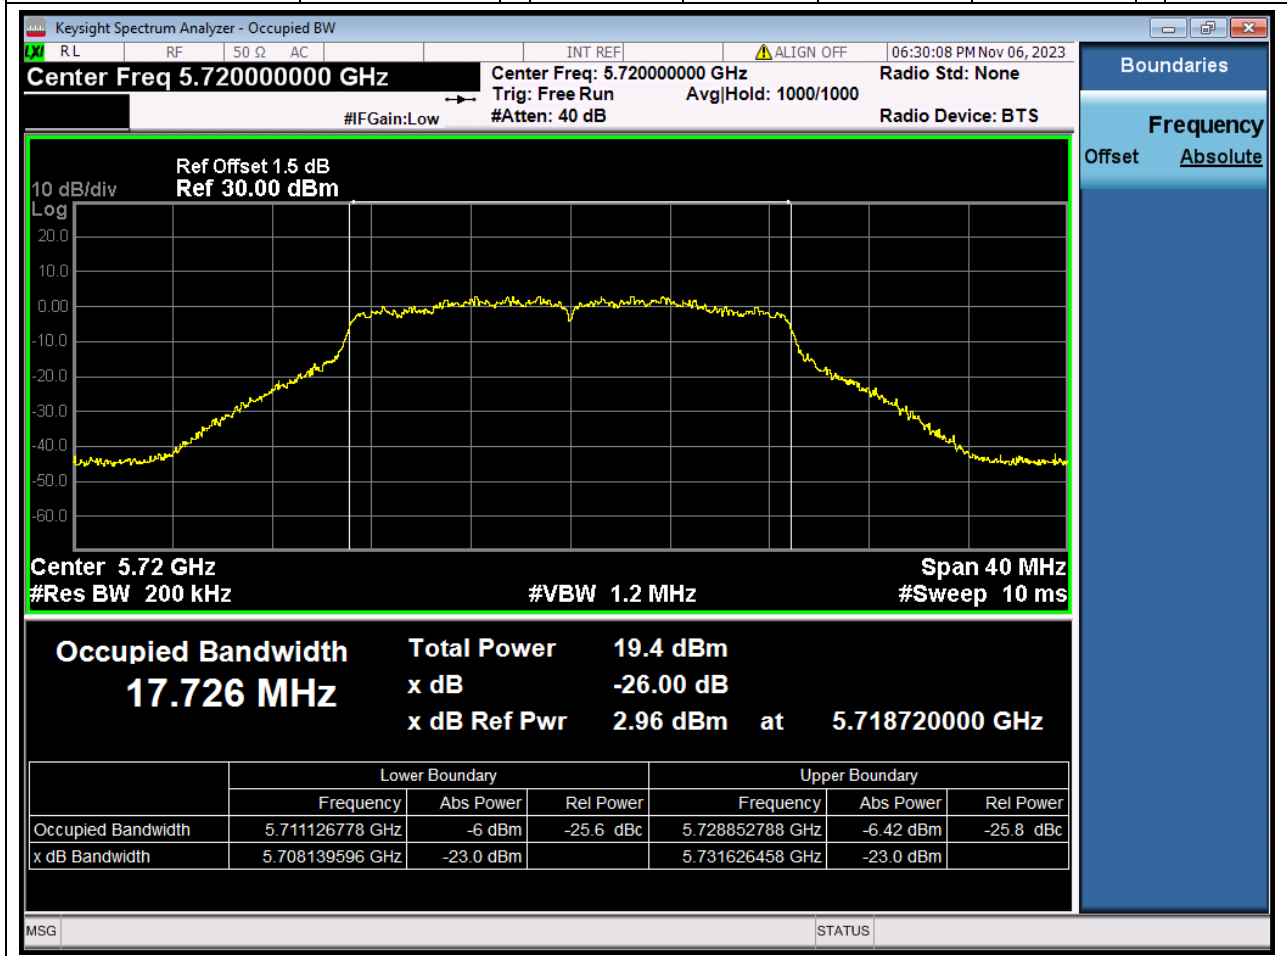

2.1. A.2.2-99% Bandwidth(NTNV)

Center Frequency (MHz)	OBW Power (%)	RBW (MHz)	Detector	Limit (MHz)	OBW (MHz)	Verdict
5720	99	0.2	Peak	0	17.744336	N/A

3. 802.11n_40M_Band3_CH142

3.1. A.2.2-99% Bandwidth(NTNV)

Center Frequency (MHz)	OBW Power (%)	RBW (MHz)	Detector	Limit (MHz)	OBW (MHz)	Verdict
5710	99	0.39	Peak	0	36.092104	N/A

4. 802.11ac_20M_Band3_CH144

4.1. A.2.2-99% Bandwidth(NTNV)

Center Frequency (MHz)	OBW Power (%)	RBW (MHz)	Detector	Limit (MHz)	OBW (MHz)	Verdict
5720	99	0.2	Peak	0	17.72601	N/A