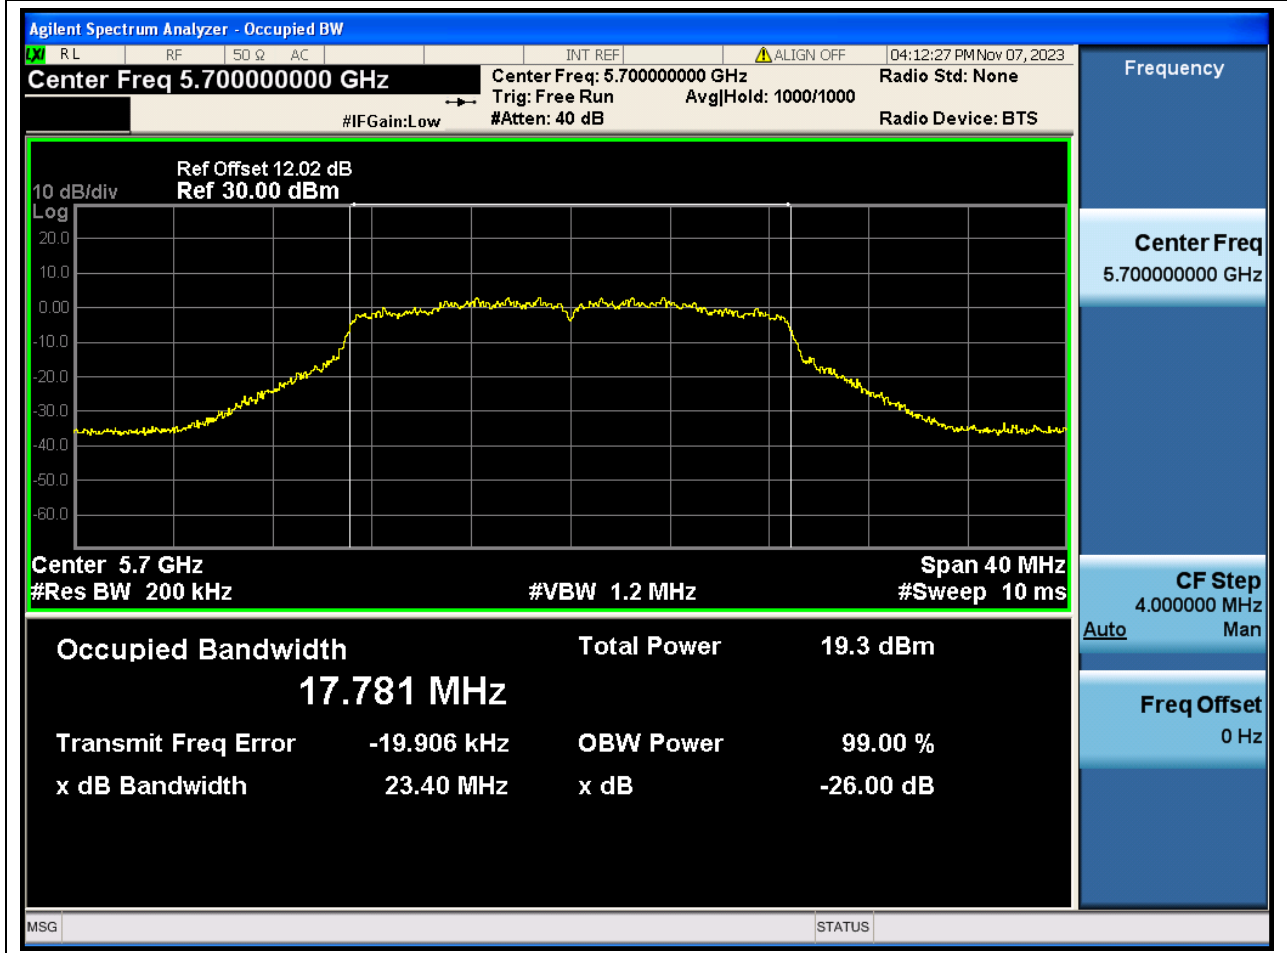

54. 802.11ac_20M_Band3_H

54.1. A.2.2-99% Bandwidth(NTNV)

Center Frequency (MHz)	OBW Power (%)	RBW (MHz)	Detector	Limit (MHz)	OBW (MHz)	Verdict
5700	99	0.2	Peak	0	17.780822	N/A