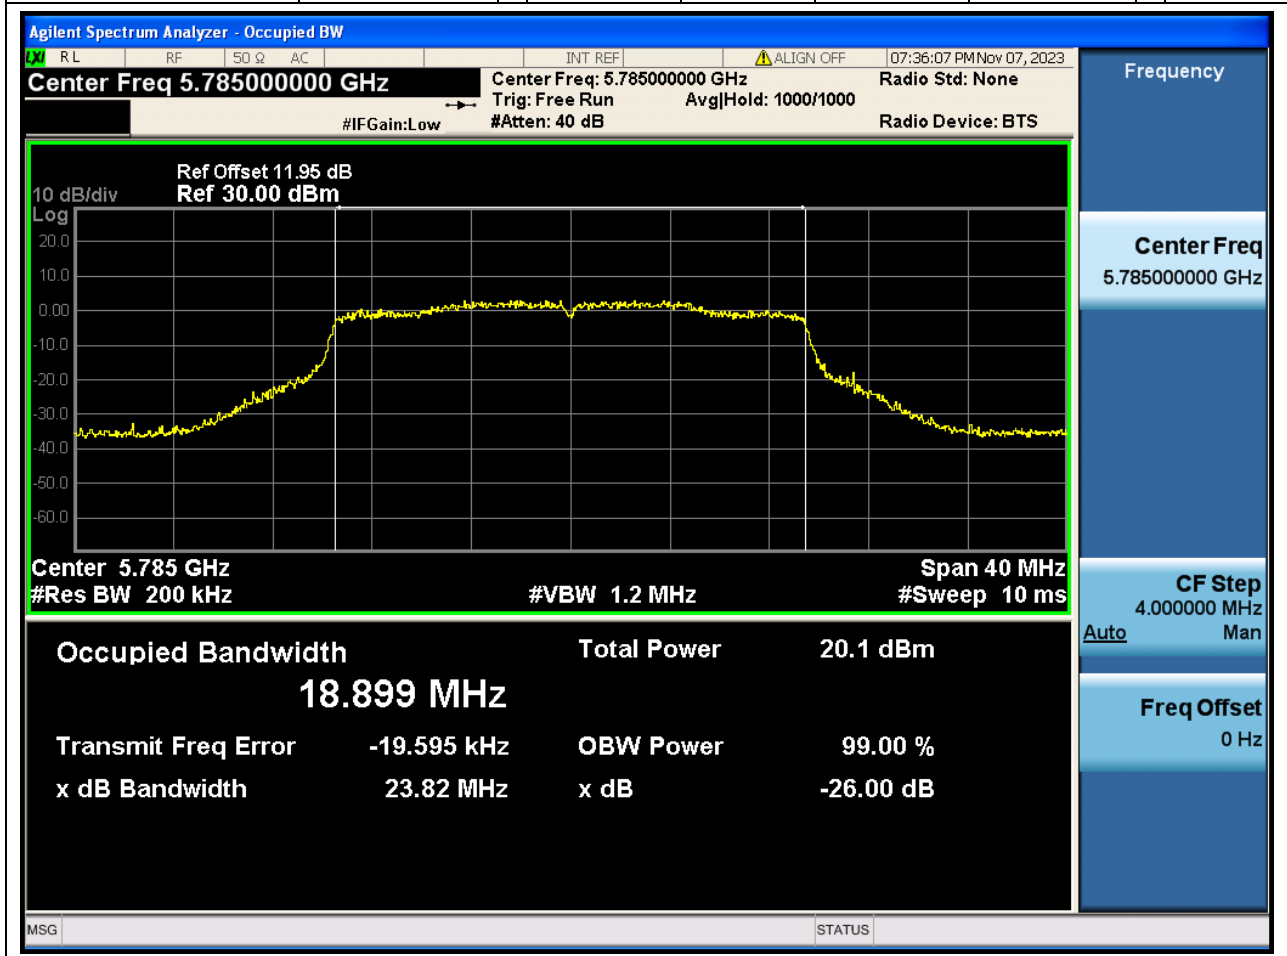

85. 802.11ax_20M_Band4_M

85.1. A.2.2-99% Bandwidth(NTNV)

Center Frequency (MHz)	OBW Power (%)	RBW (MHz)	Detector	Limit (MHz)	OBW (MHz)	Verdict
5785	99	0.2	Peak	0	18.899464	N/A