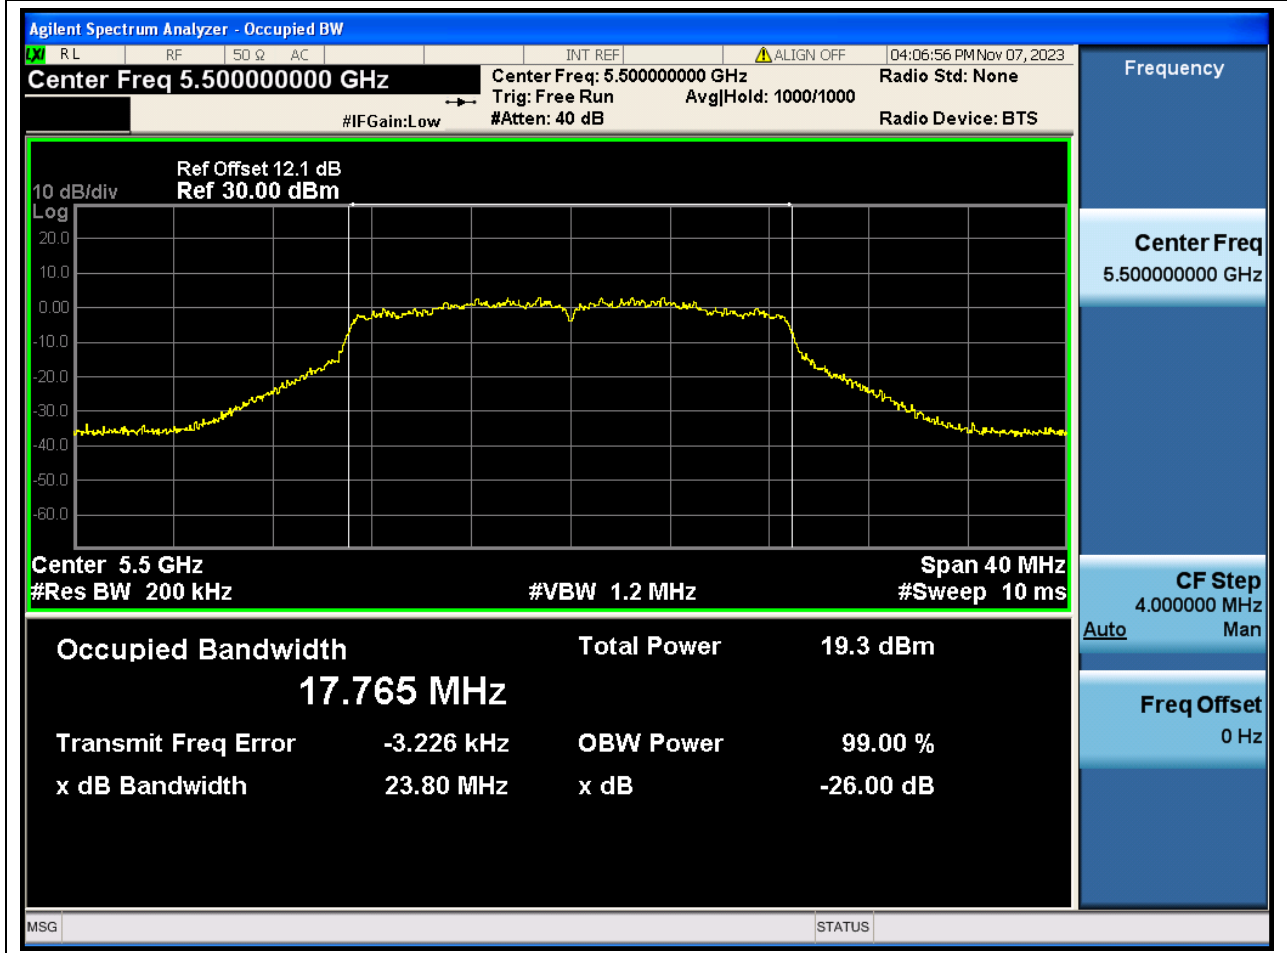

52. 802.11ac_20M_Band3_L

52.1. A.2.2-99% Bandwidth(NTNV)

Center Frequency (MHz)	OBW Power (%)	RBW (MHz)	Detector	Limit (MHz)	OBW (MHz)	Verdict
5500	99	0.2	Peak	0	17.764554	N/A