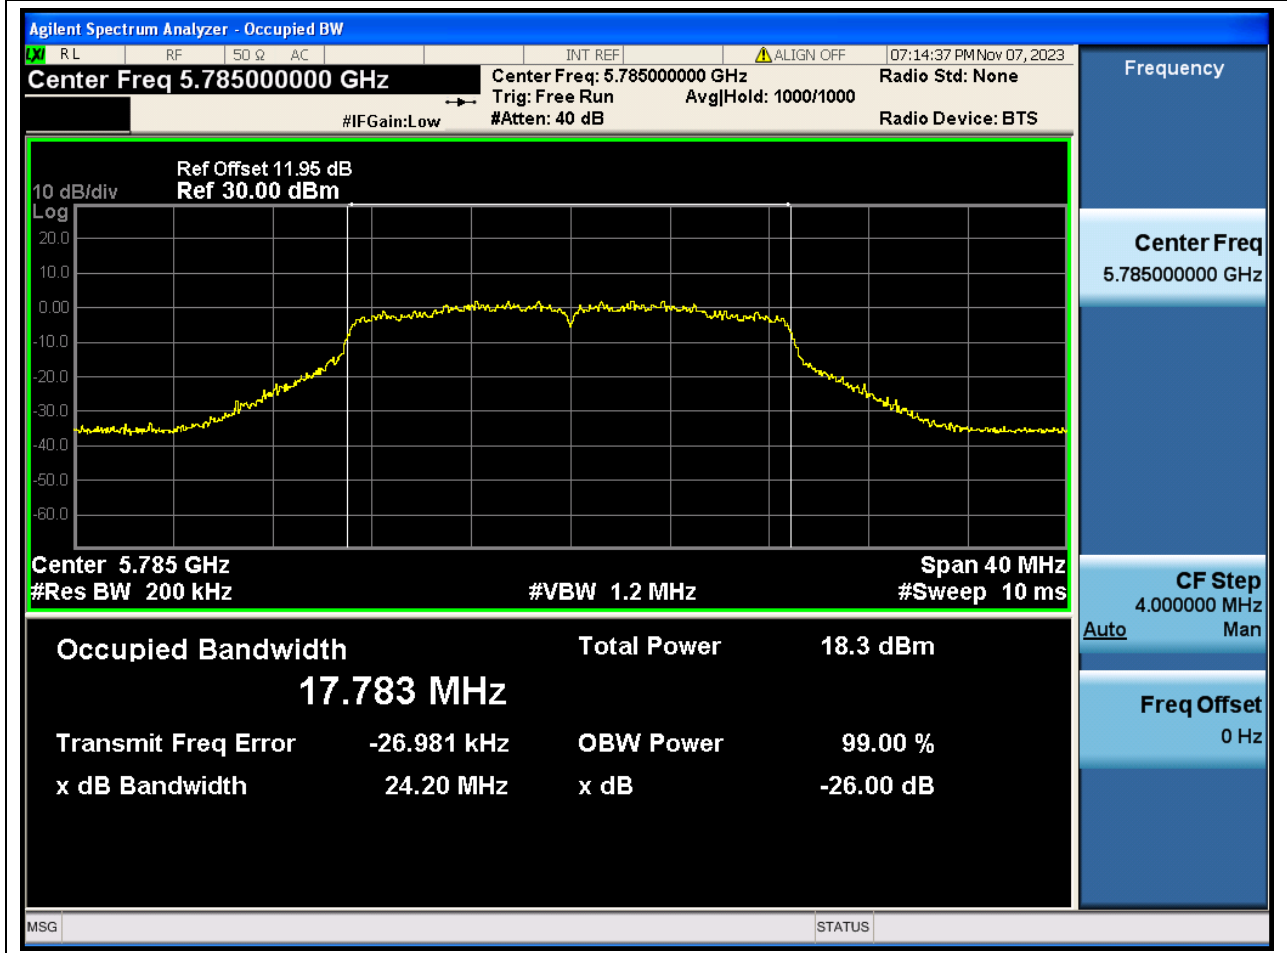

79. 802.11ac_20M_Band4_M

79.1. A.2.2-99% Bandwidth(NTNV)

Center Frequency (MHz)	OBW Power (%)	RBW (MHz)	Detector	Limit (MHz)	OBW (MHz)	Verdict
5785	99	0.2	Peak	0	17.782917	N/A