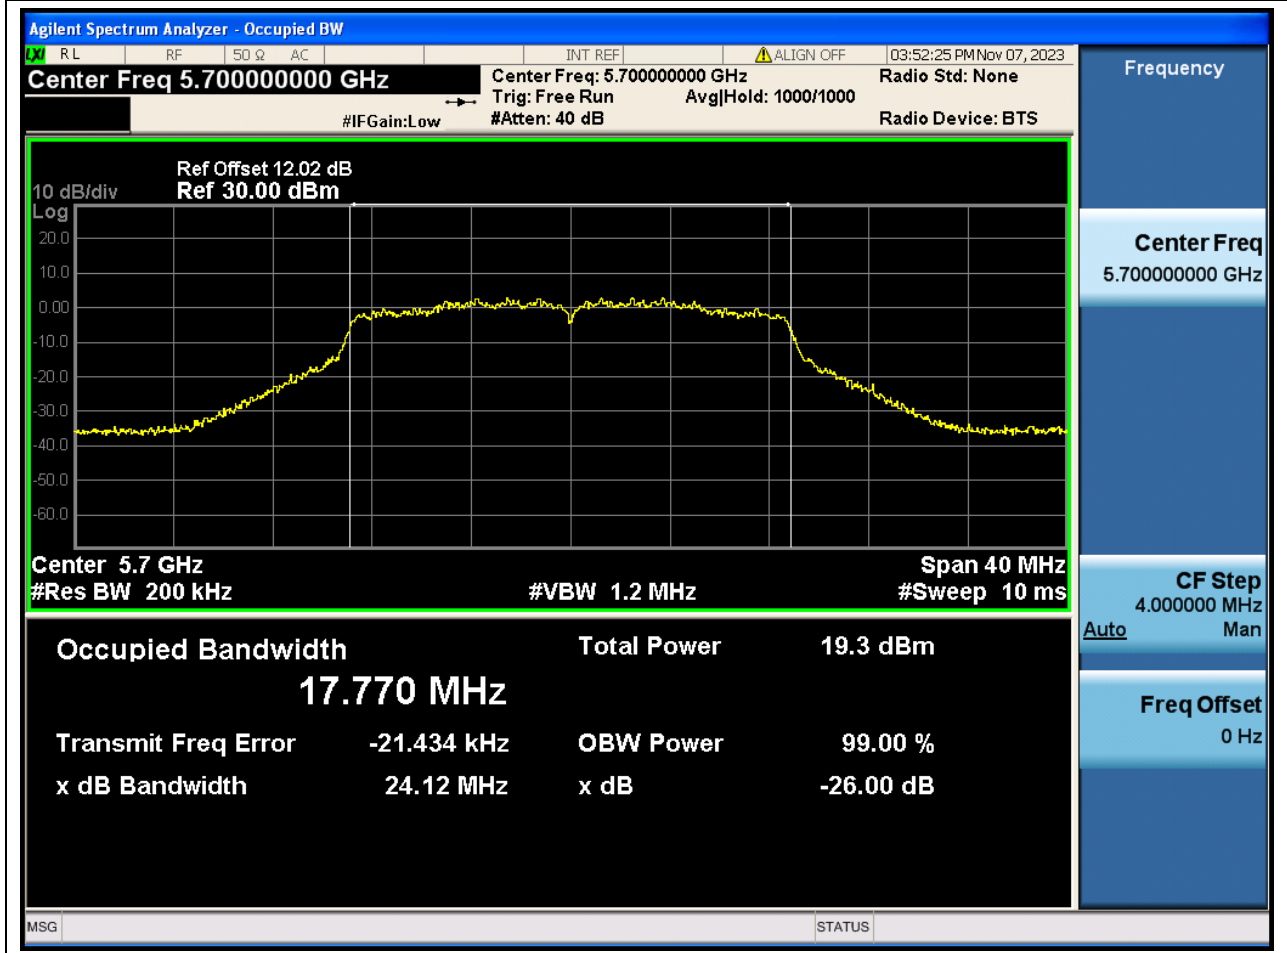

48. 802.11n_20M_Band3_H

48.1. A.2.2-99% Bandwidth(NTNV)

Center Frequency (MHz)	OBW Power (%)	RBW (MHz)	Detector	Limit (MHz)	OBW (MHz)	Verdict
5700	99	0.2	Peak	0	17.769656	N/A