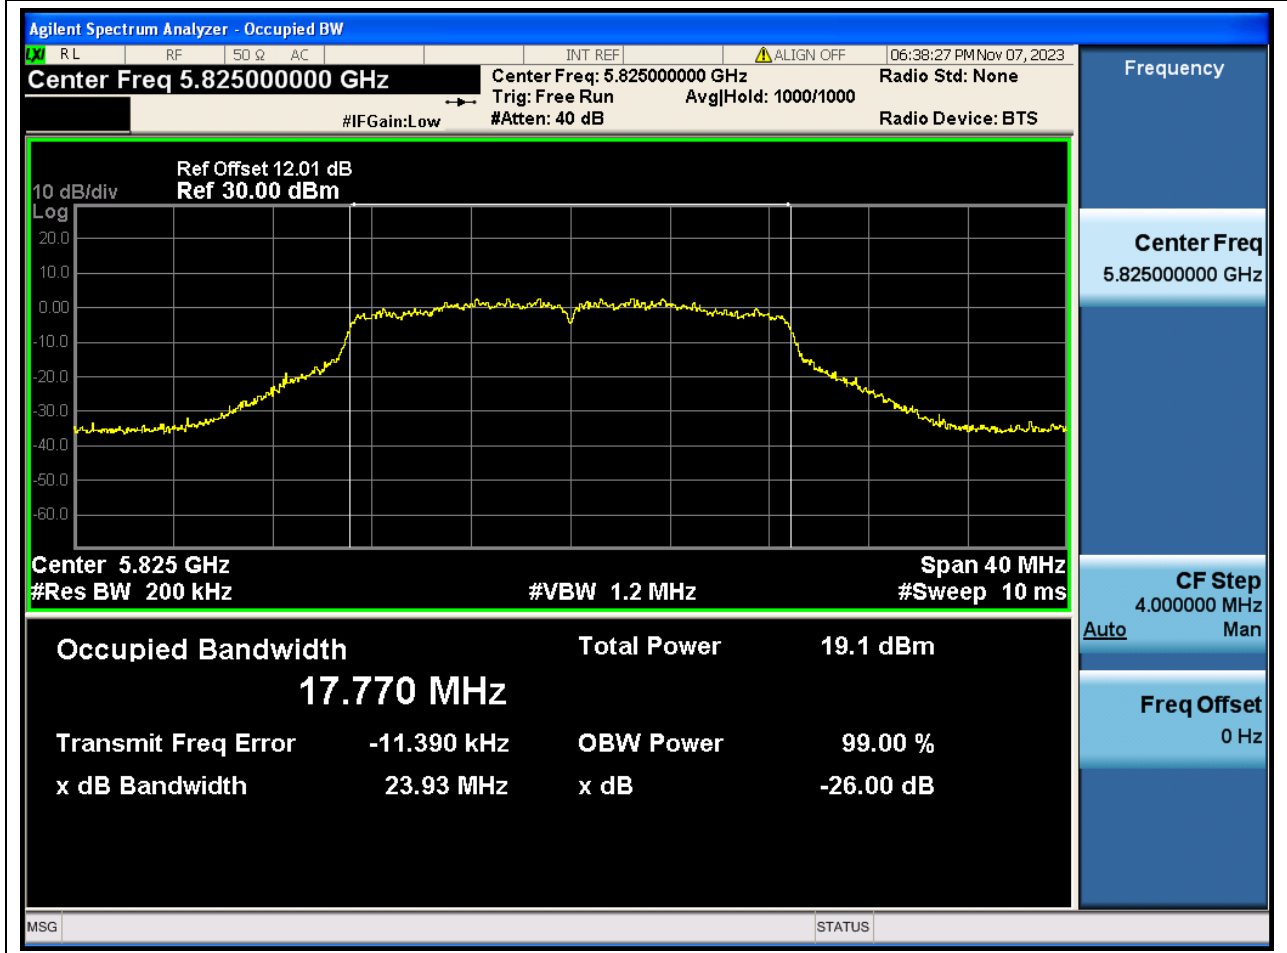

75. 802.11n_20M_Band4_H

75.1. A.2.2-99% Bandwidth(NTNV)

Center Frequency (MHz)	OBW Power (%)	RBW (MHz)	Detector	Limit (MHz)	OBW (MHz)	Verdict
5825	99	0.2	Peak	0	17.770428	N/A