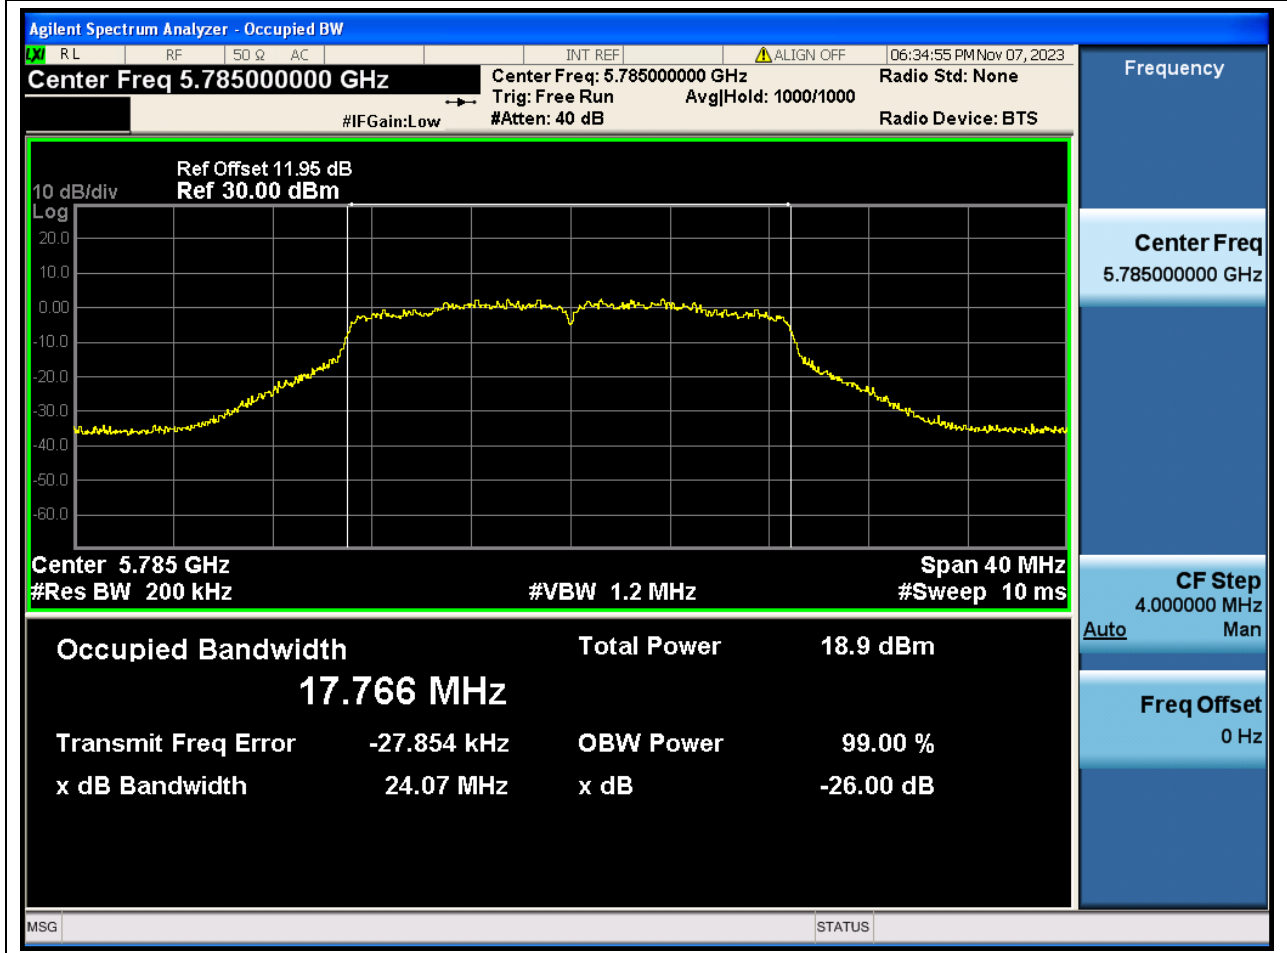

74. 802.11n_20M_Band4_M

74.1. A.2.2-99% Bandwidth(NTNV)

Center Frequency (MHz)	OBW Power (%)	RBW (MHz)	Detector	Limit (MHz)	OBW (MHz)	Verdict
5785	99	0.2	Peak	0	17.765944	N/A