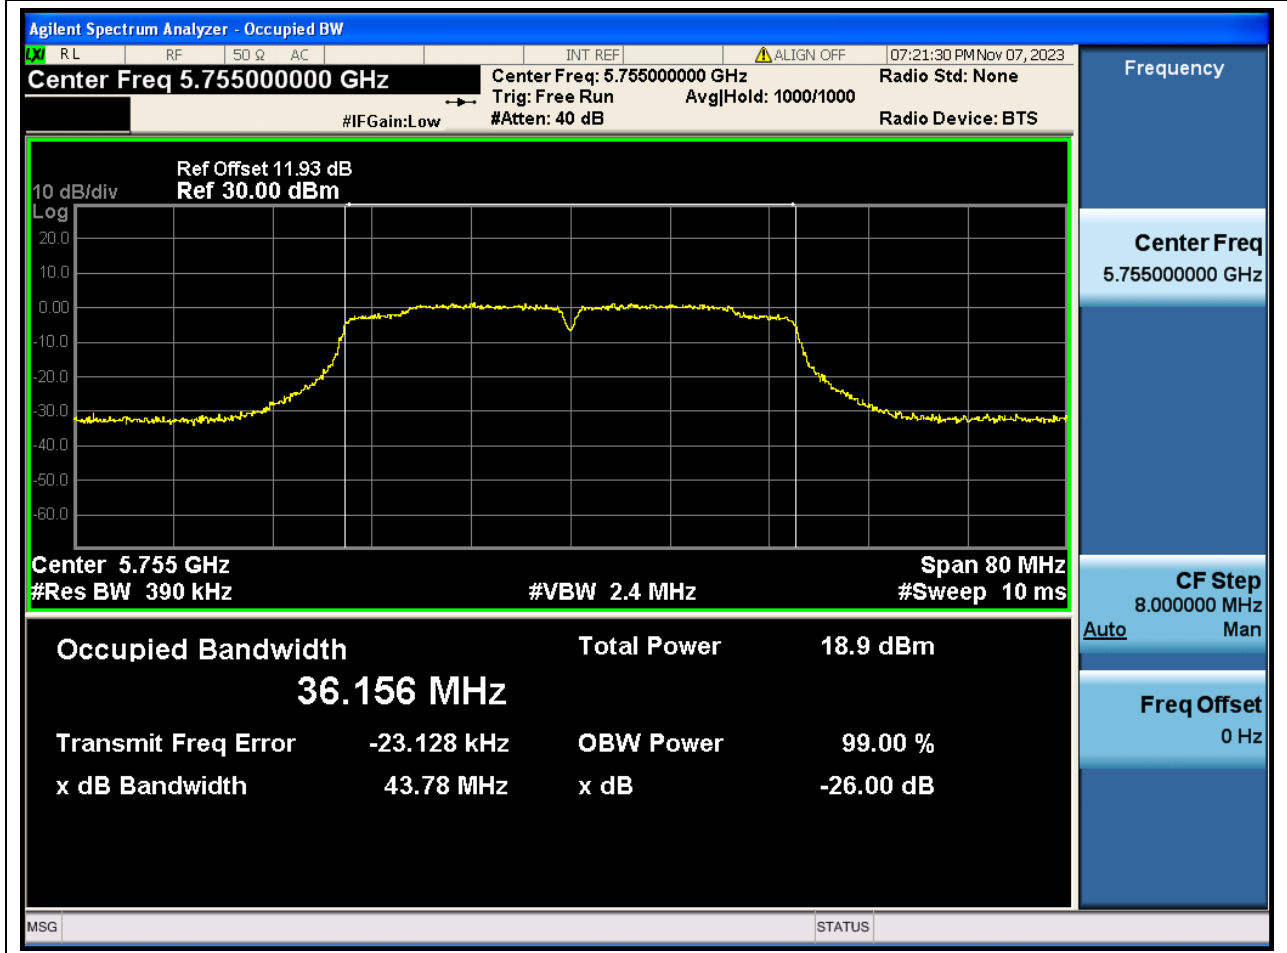

81. 802.11ac_40M_Band4_L

81.1. A.2.2-99% Bandwidth(NTNV)

Center Frequency (MHz)	OBW Power (%)	RBW (MHz)	Detector	Limit (MHz)	OBW (MHz)	Verdict
5755	99	0.39	Peak	0	36.155871	N/A