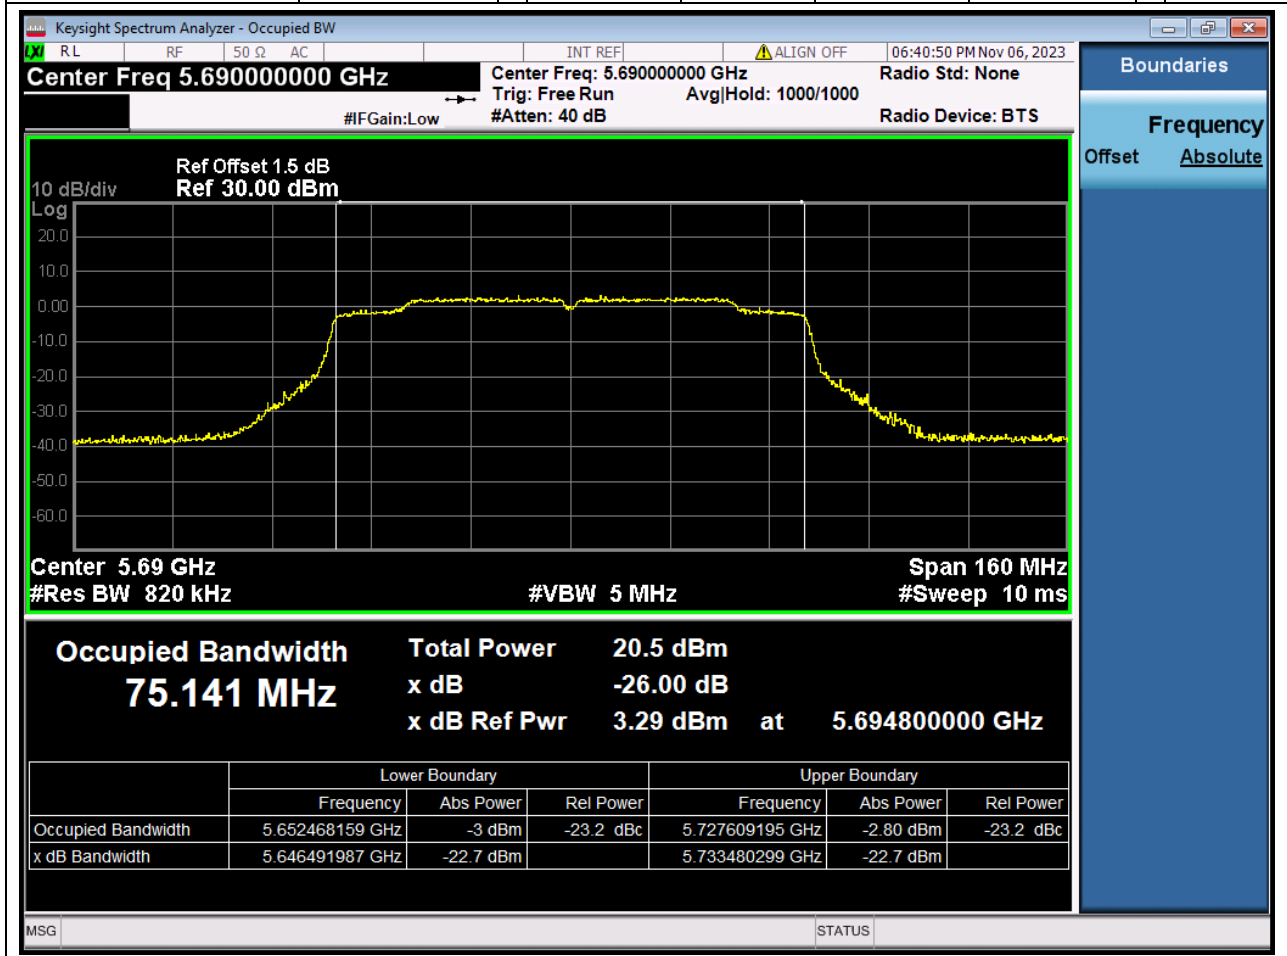

5. 802.11ac_40M_Band3_CH142

5.1. A.2.2-99% Bandwidth(NTNV)

Center Frequency (MHz)	OBW Power (%)	RBW (MHz)	Detector	Limit (MHz)	OBW (MHz)	Verdict
5710	99	0.39	Peak	0	36.075276	N/A

6. 802.11ac_80M_Band3_CH138

6.1. A.2.2-99% Bandwidth(NTNV)

Center Frequency (MHz)	OBW Power (%)	RBW (MHz)	Detector	Limit (MHz)	OBW (MHz)	Verdict
5690	99	0.82	Peak	0	75.141036	N/A

7. 802.11ax_20M_Band3_CH144

7.2. A.2.2-99% Bandwidth(NTNV)