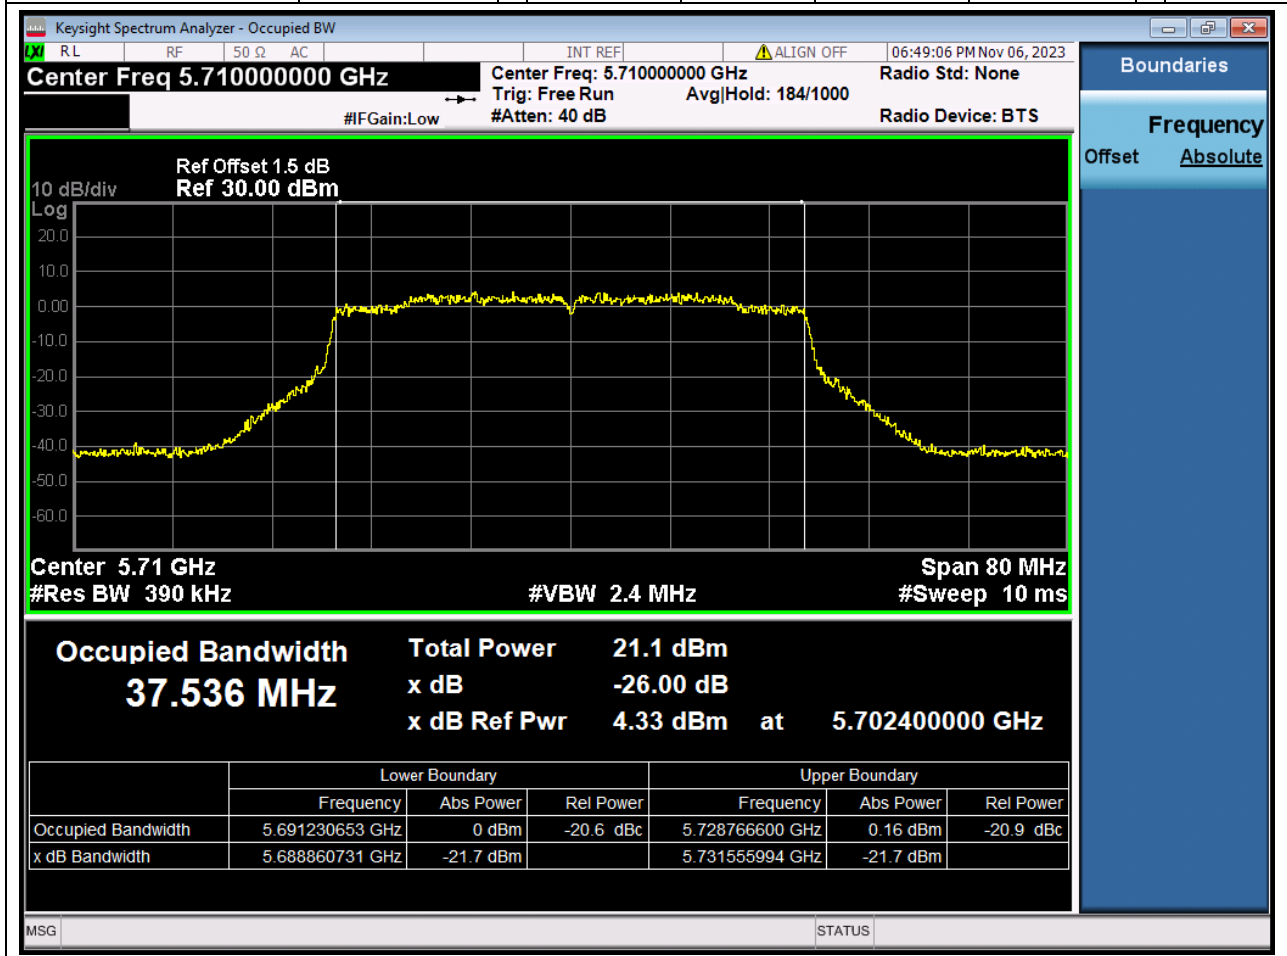

8. 802.11ax_40M_Band3_CH142

8.1. A.2.2-99% Bandwidth(NTNV)

Center Frequency (MHz)	OBW Power (%)	RBW (MHz)	Detector	Limit (MHz)	OBW (MHz)	Verdict
5710	99	0.39	Peak	0	37.519358	N/A