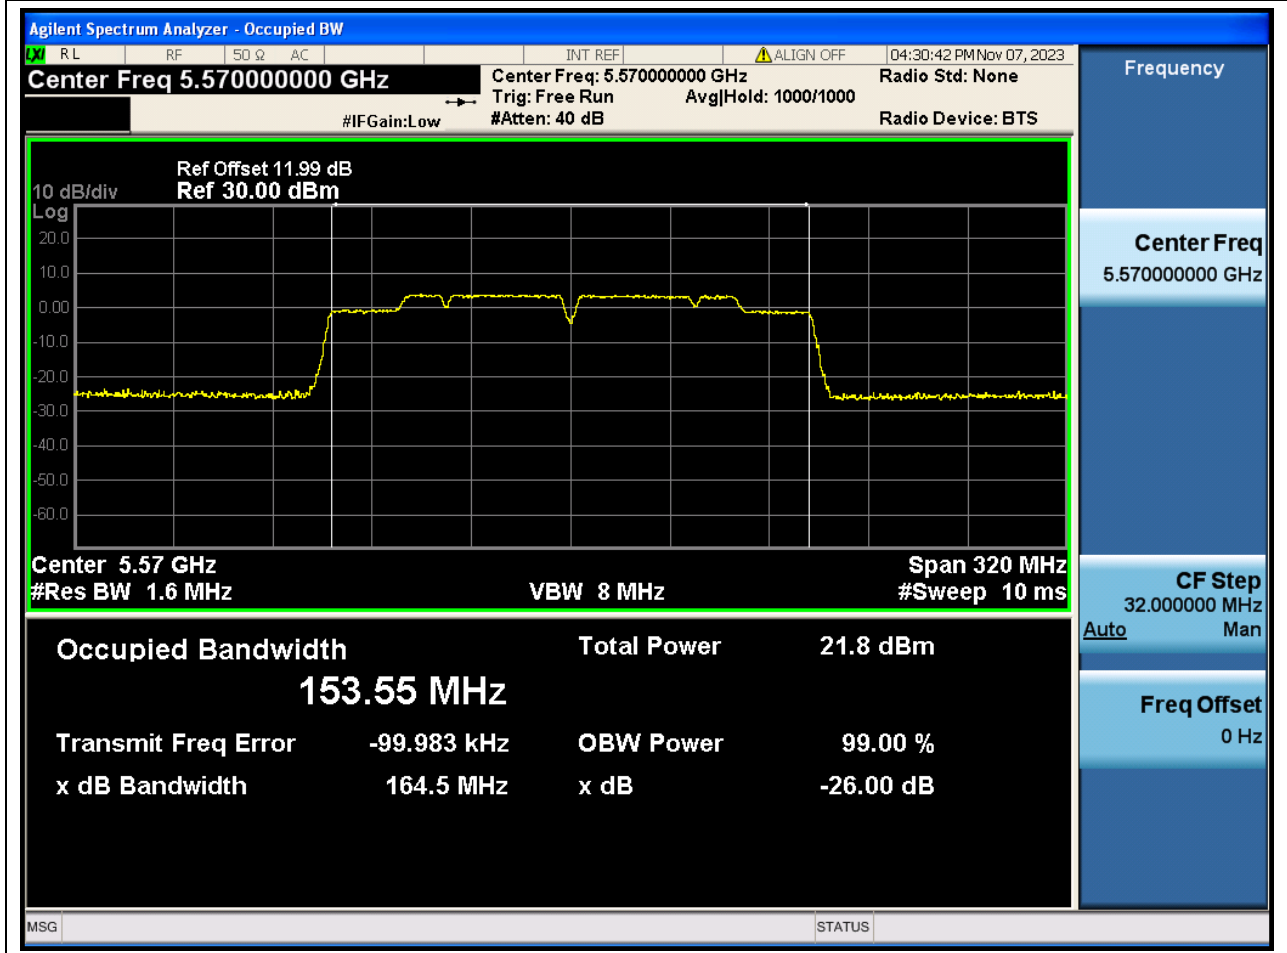

60. 802.11ac_160M_Band3_M

60.1. A.2.2-99% Bandwidth(NTNV)

Center Frequency (MHz)	OBW Power (%)	RBW (MHz)	Detector	Limit (MHz)	OBW (MHz)	Verdict
5570	99	1.6	Peak	0	153.550308	N/A