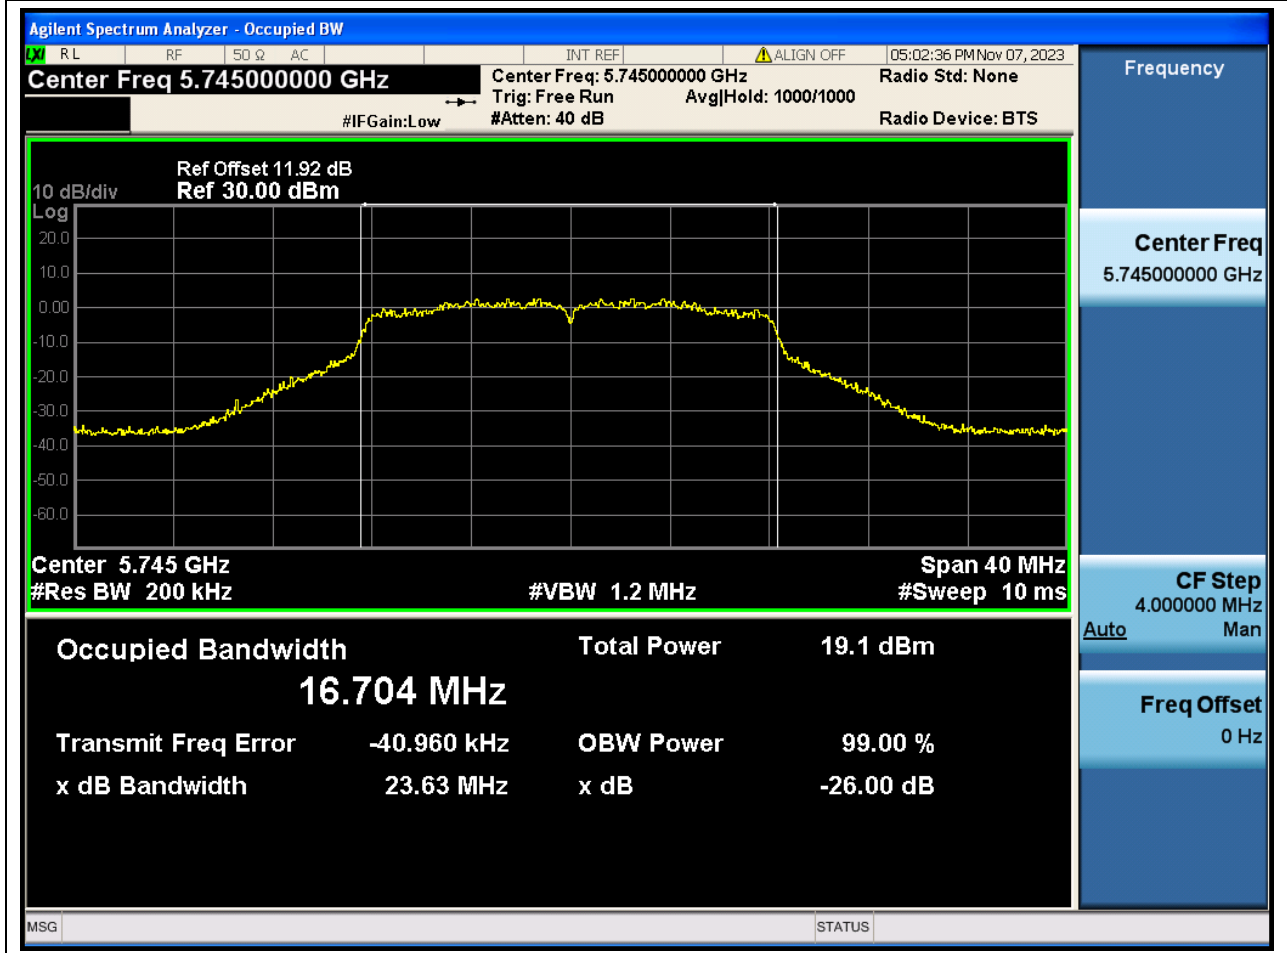

70. 802.11a_20M_Band4_L

70.1. A.2.2-99% Bandwidth(NTNV)

Center Frequency (MHz)	OBW Power (%)	RBW (MHz)	Detector	Limit (MHz)	OBW (MHz)	Verdict
5745	99	0.2	Peak	0	16.704173	N/A