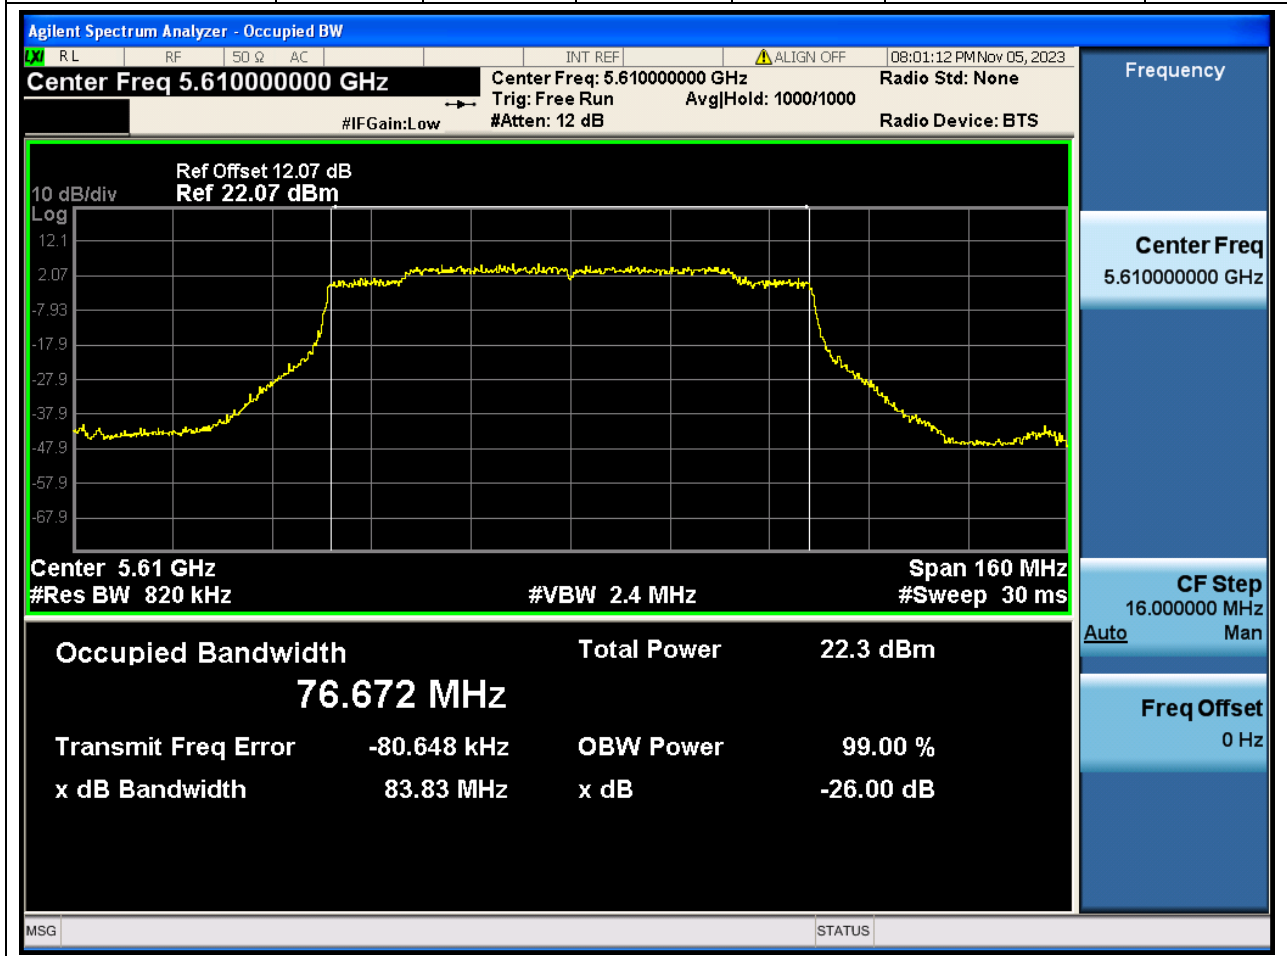

68. 802.11ax_80M_Band3_M

68.1. A.2-26dB Bandwidth(NTNV)

Center Frequency (MHz)	XdB Down	RBW (MHz)	Detector	Limit (MHz)	XdB BandWidth (MHz)	Verdict
5610	26	0.82	Peak	0	83.833784	N/A