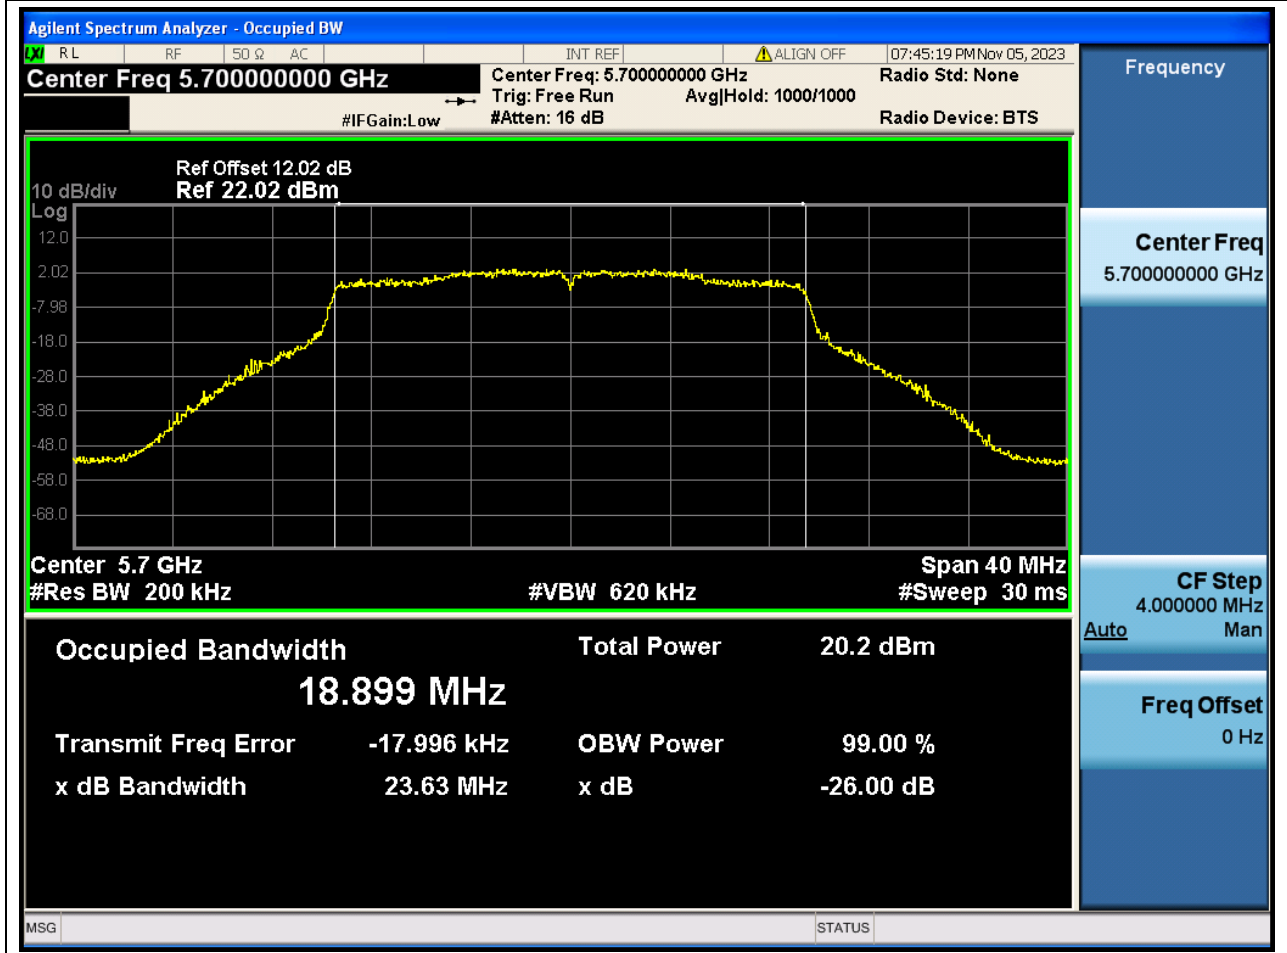

63. 802.11ax_20M_Band3_H

63.1. A.2-26dB Bandwidth(NTNV)

Center Frequency (MHz)	XdB Down	RBW (MHz)	Detector	Limit (MHz)	XdB BandWidth (MHz)	Verdict
5700	26	0.2	Peak	0	23.628073	N/A