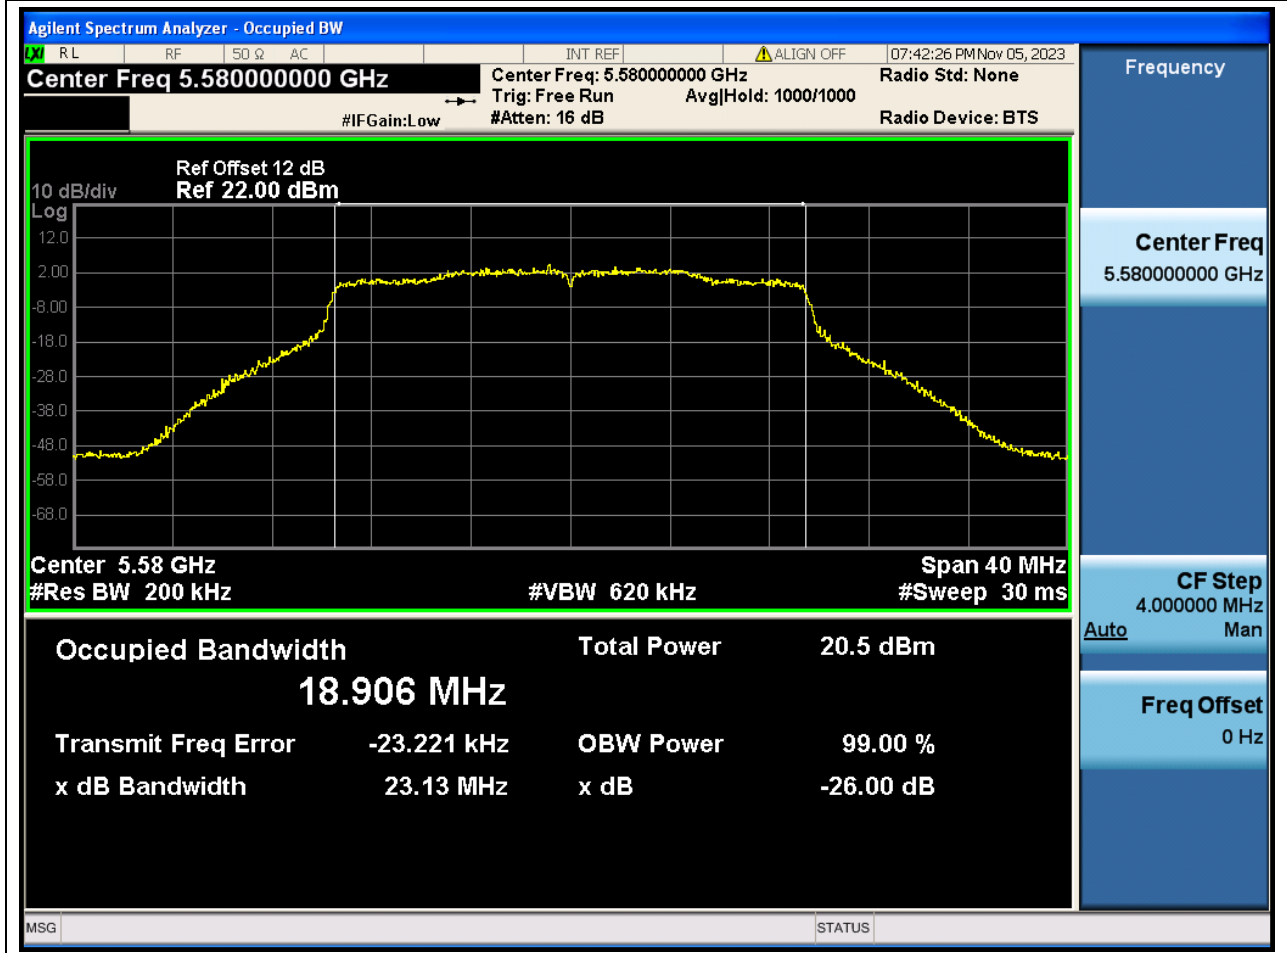

62. 802.11ax_20M_Band3_M

62.1. A.2-26dB Bandwidth(NTNV)

Center Frequency (MHz)	XdB Down	RBW (MHz)	Detector	Limit (MHz)	XdB BandWidth (MHz)	Verdict
5580	26	0.2	Peak	0	23.132685	N/A