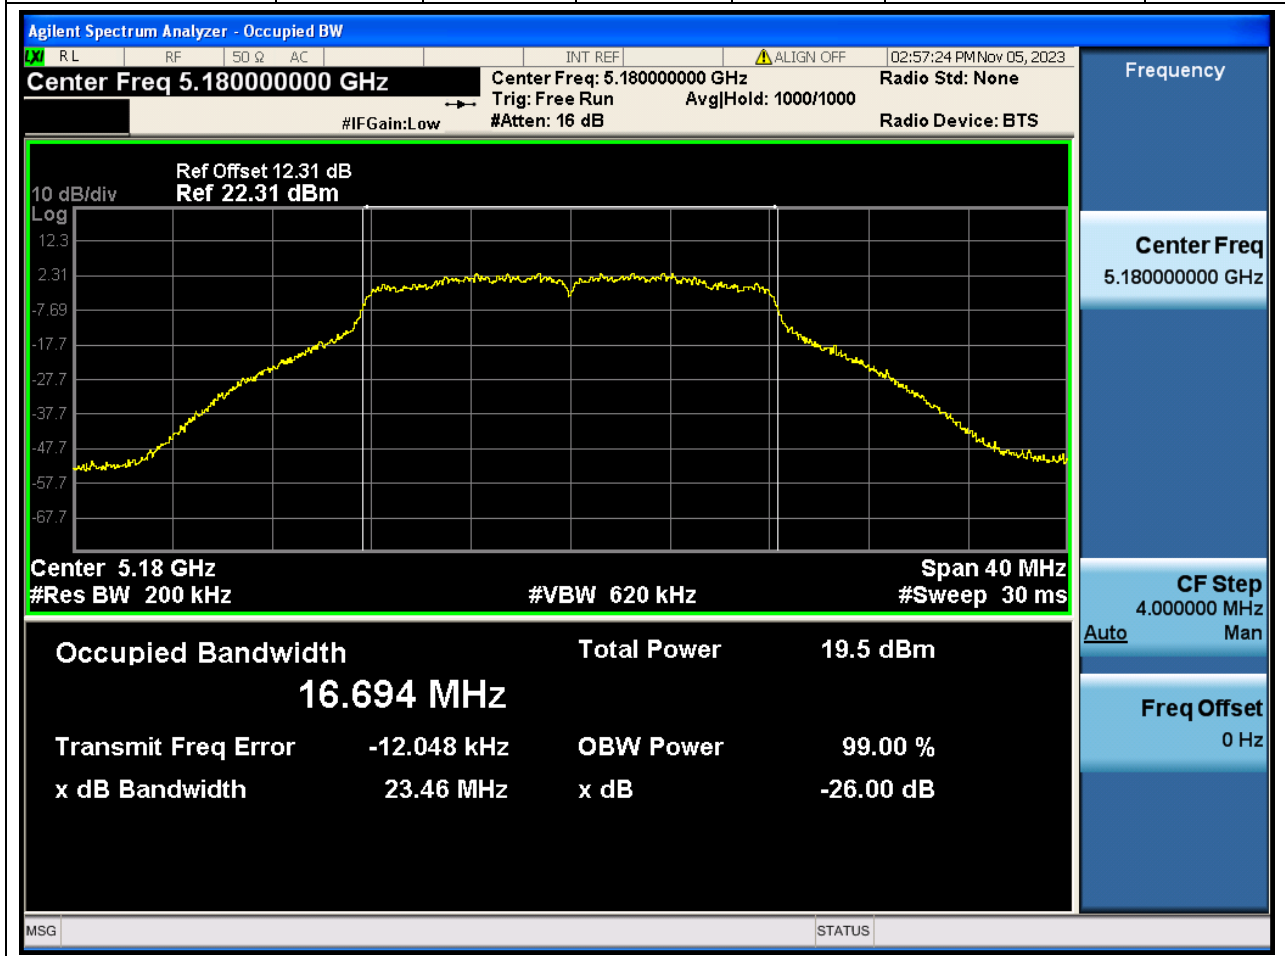

Annex A.2 Emission Bandwidth & 99% Bandwidth

SISO-Main Antenna

1. 802.11a_20M_Band1_L

1.2. A.2-26dB Bandwidth(NTNV)

Center Frequency (MHz)	XdB Down	RBW (MHz)	Detector	Limit (MHz)	XdB BandWidth (MHz)	Verdict
5180	26	0.2	Peak	0	23.462537	N/A