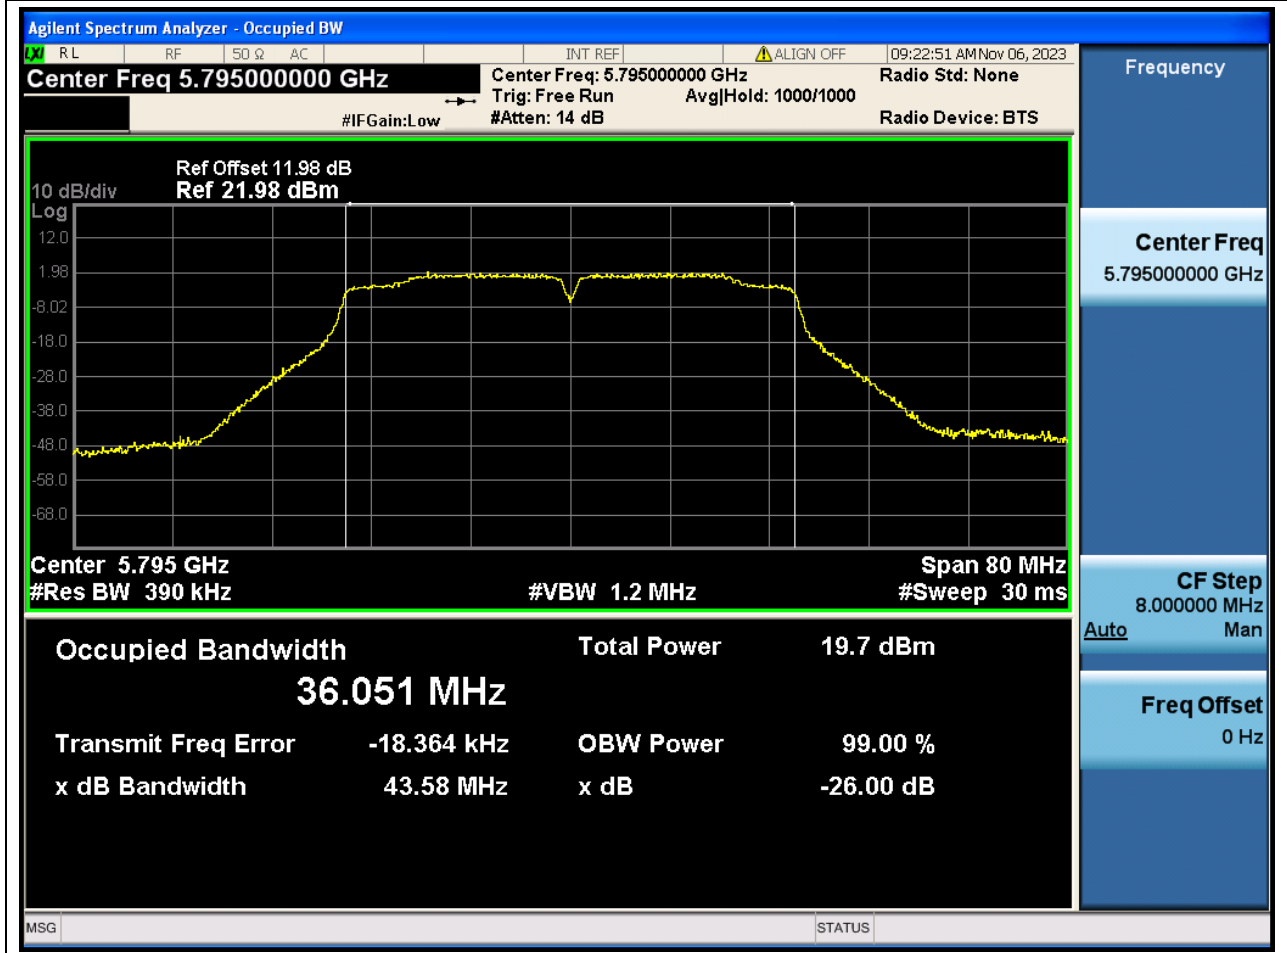

82. 802.11ac_40M_Band4_H

82.1. A.2-26dB Bandwidth(NTNV)

Center Frequency (MHz)	XdB Down	RBW (MHz)	Detector	Limit (MHz)	XdB BandWidth (MHz)	Verdict
5795	26	0.39	Peak	0	43.581272	N/A