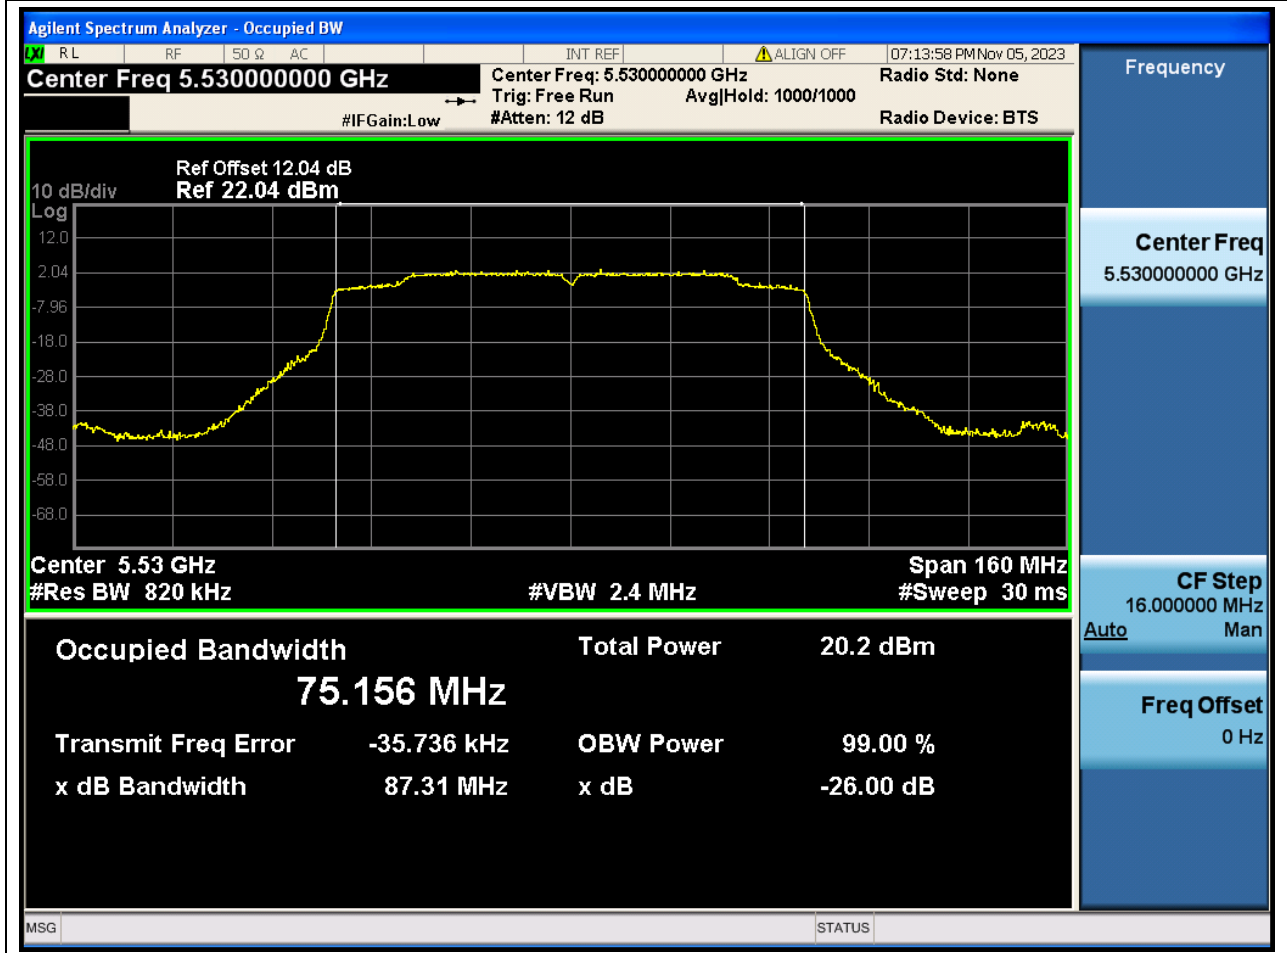

58. 802.11ac_80M_Band3_L

58.1. A.2-26dB Bandwidth(NTNV)

Center Frequency (MHz)	XdB Down	RBW (MHz)	Detector	Limit (MHz)	XdB BandWidth (MHz)	Verdict
5530	26	0.82	Peak	0	87.31058	N/A