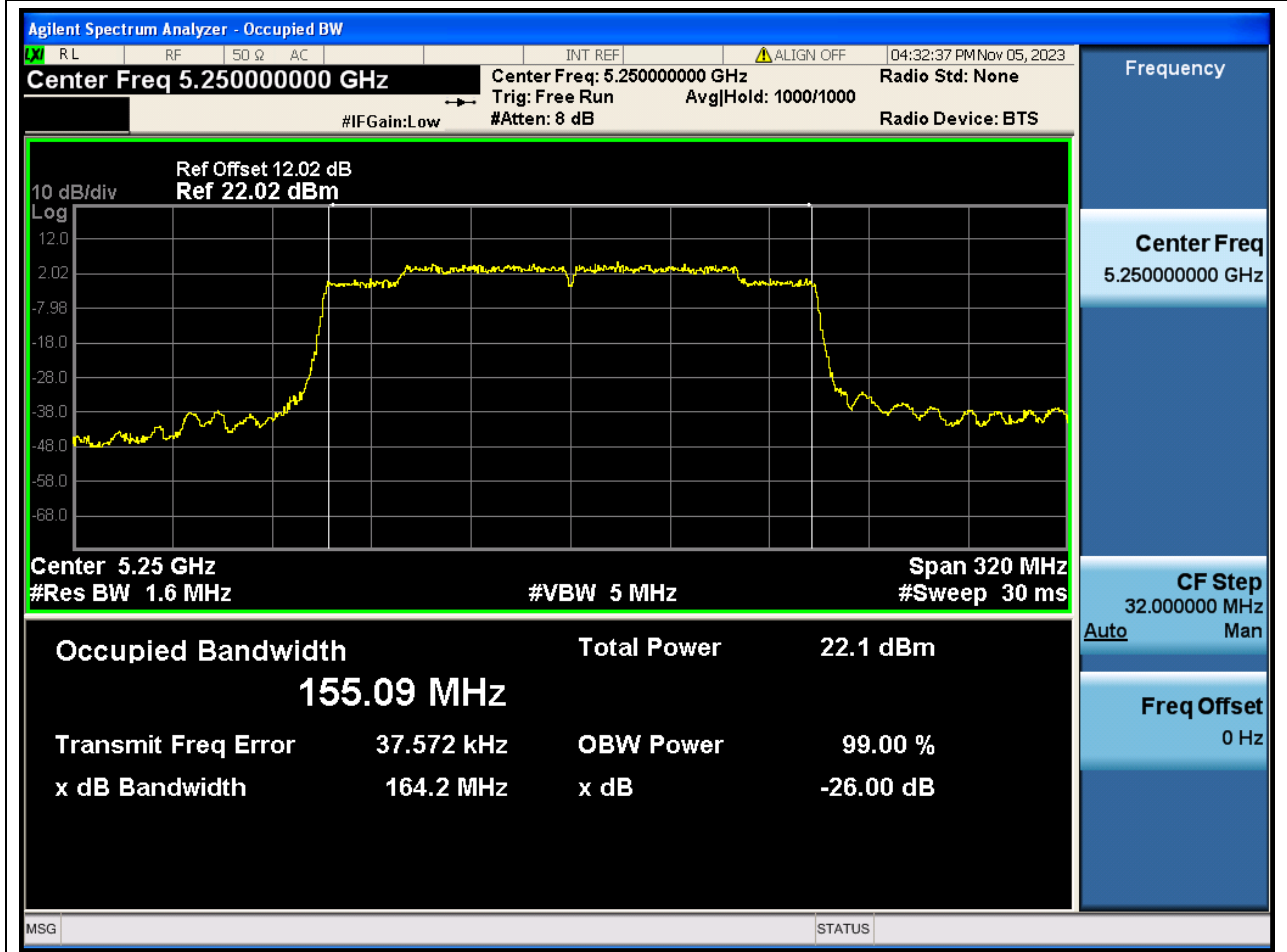

22. 802.11ax_160M_Band2_M

22.1. A.2-26dB Bandwidth(NTNV)

Center Frequency (MHz)	XdB Down	RBW (MHz)	Detector	Limit (MHz)	XdB BandWidth (MHz)	Verdict
5250	26	1.6	Peak	0	164.179069	N/A