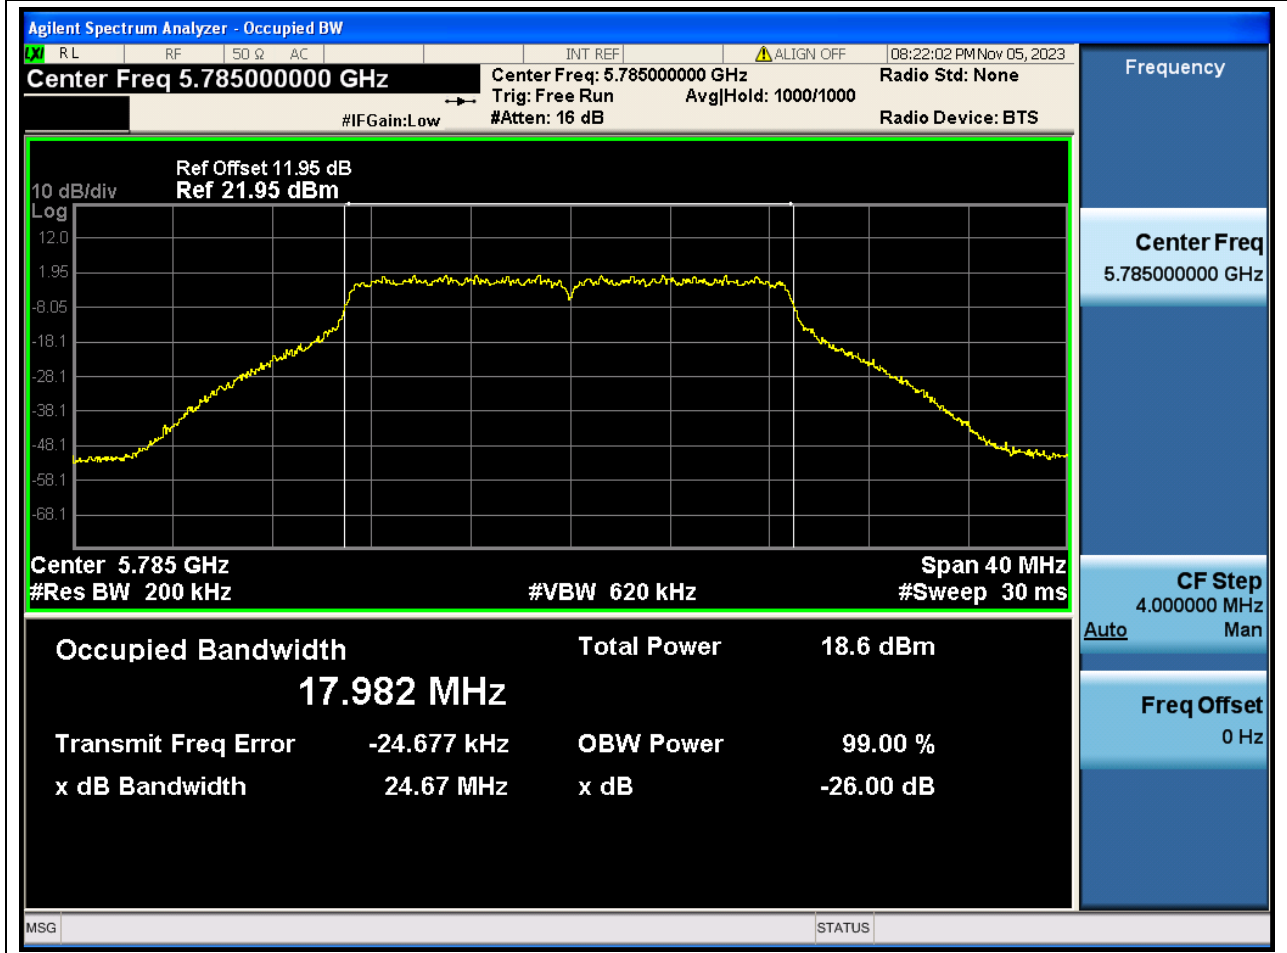

74. 802.11n_20M_Band4_M

74.1. A.2-26dB Bandwidth(NTNV)

Center Frequency (MHz)	XdB Down	RBW (MHz)	Detector	Limit (MHz)	XdB BandWidth (MHz)	Verdict
5785	26	0.2	Peak	0	24.673416	N/A