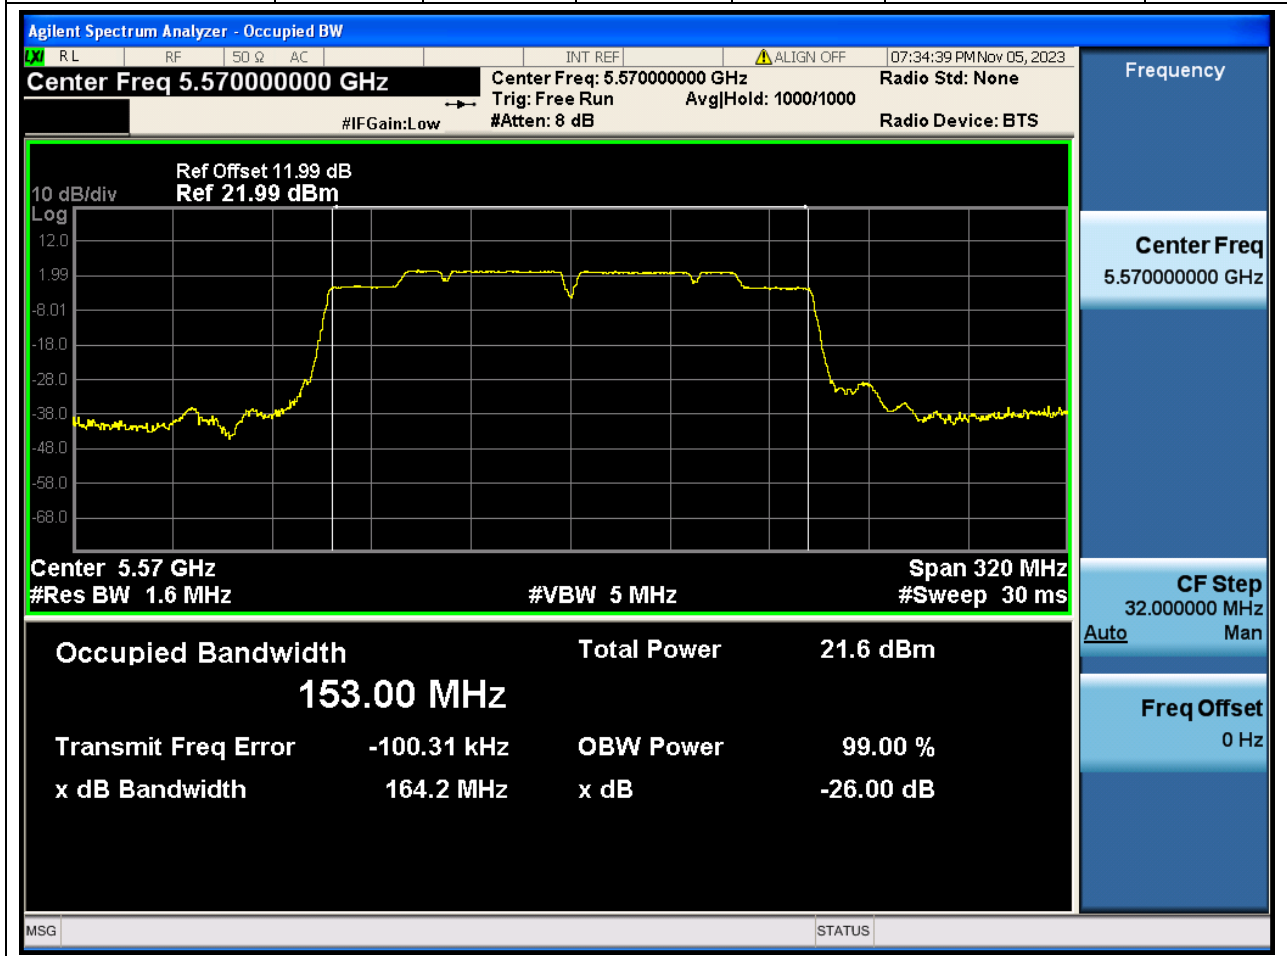

60. 802.11ac_160M_Band3_M

60.1. A.2-26dB Bandwidth(NTNV)

Center Frequency (MHz)	XdB Down	RBW (MHz)	Detector	Limit (MHz)	XdB BandWidth (MHz)	Verdict
5570	26	1.6	Peak	0	164.153619	N/A