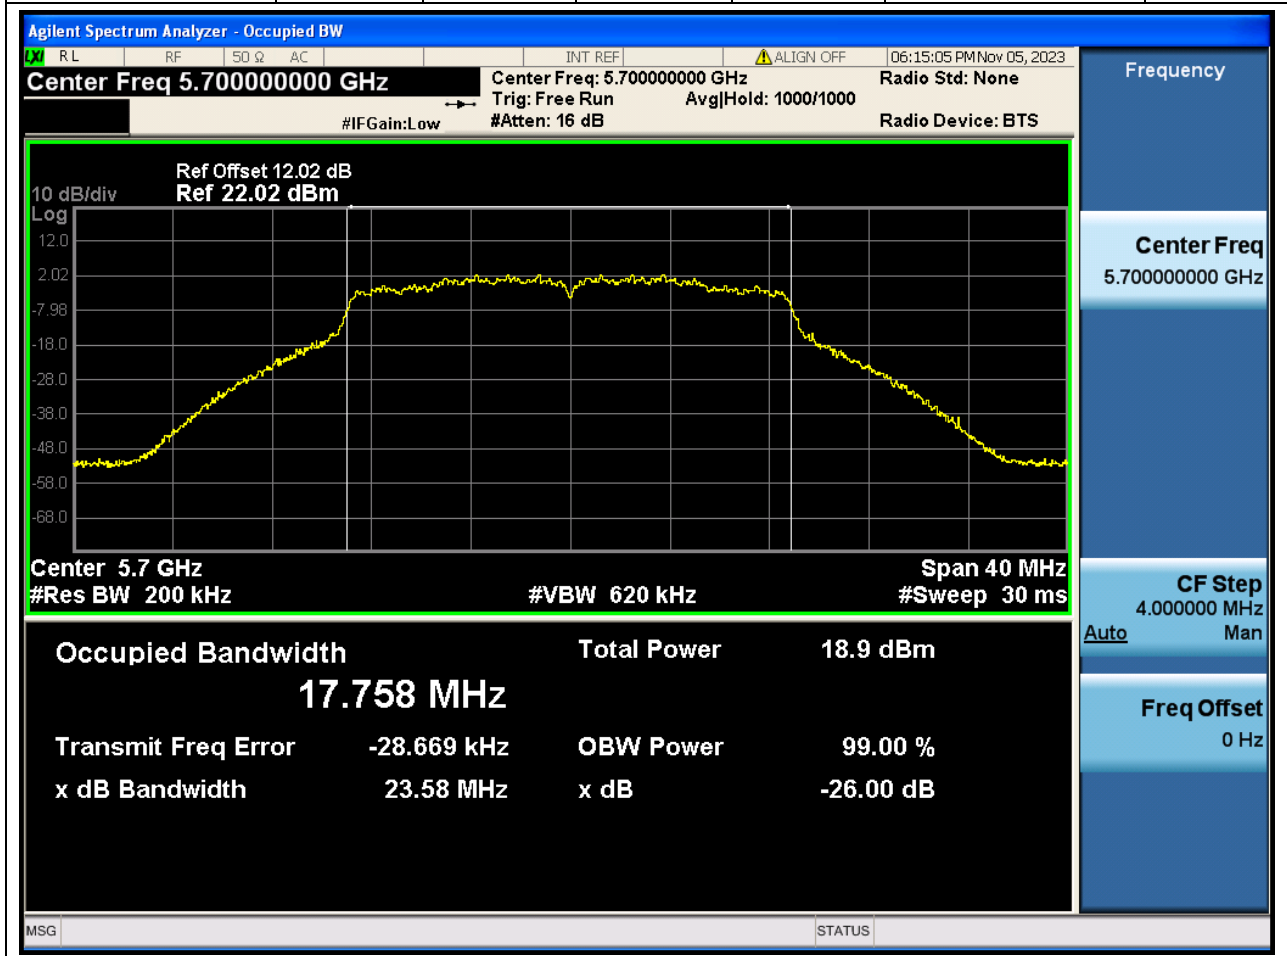

48. 802.11n_20M_Band3_H

48.1. A.2-26dB Bandwidth(NTNV)

Center Frequency (MHz)	XdB Down	RBW (MHz)	Detector	Limit (MHz)	XdB BandWidth (MHz)	Verdict
5700	26	0.2	Peak	0	23.577467	N/A