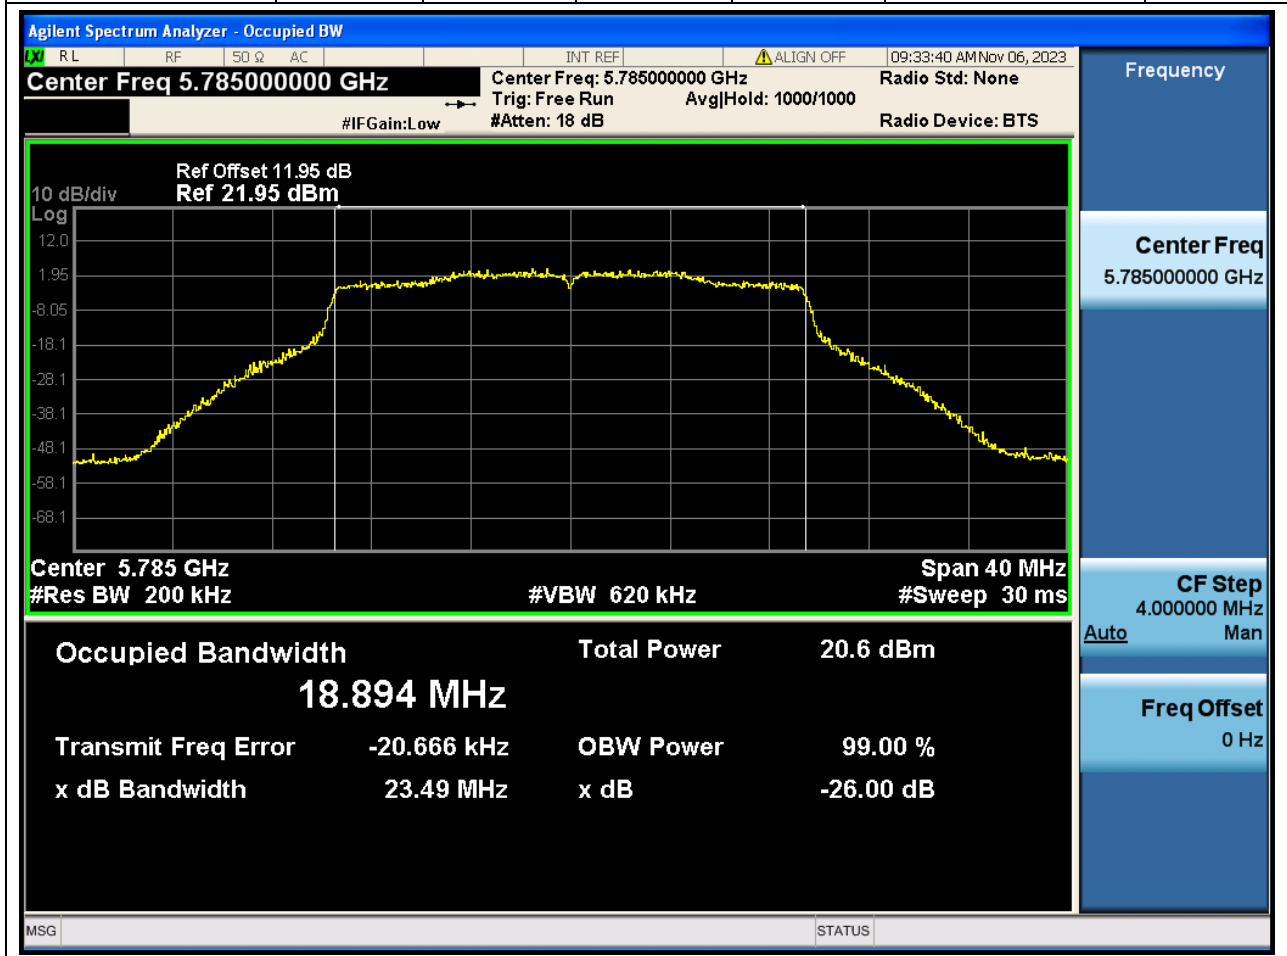

85. 802.11ax_20M_Band4_M

85.1. A.2-26dB Bandwidth(NTNV)

Center Frequency (MHz)	XdB Down	RBW (MHz)	Detector	Limit (MHz)	XdB BandWidth (MHz)	Verdict
5785	26	0.2	Peak	0	23.488779	N/A