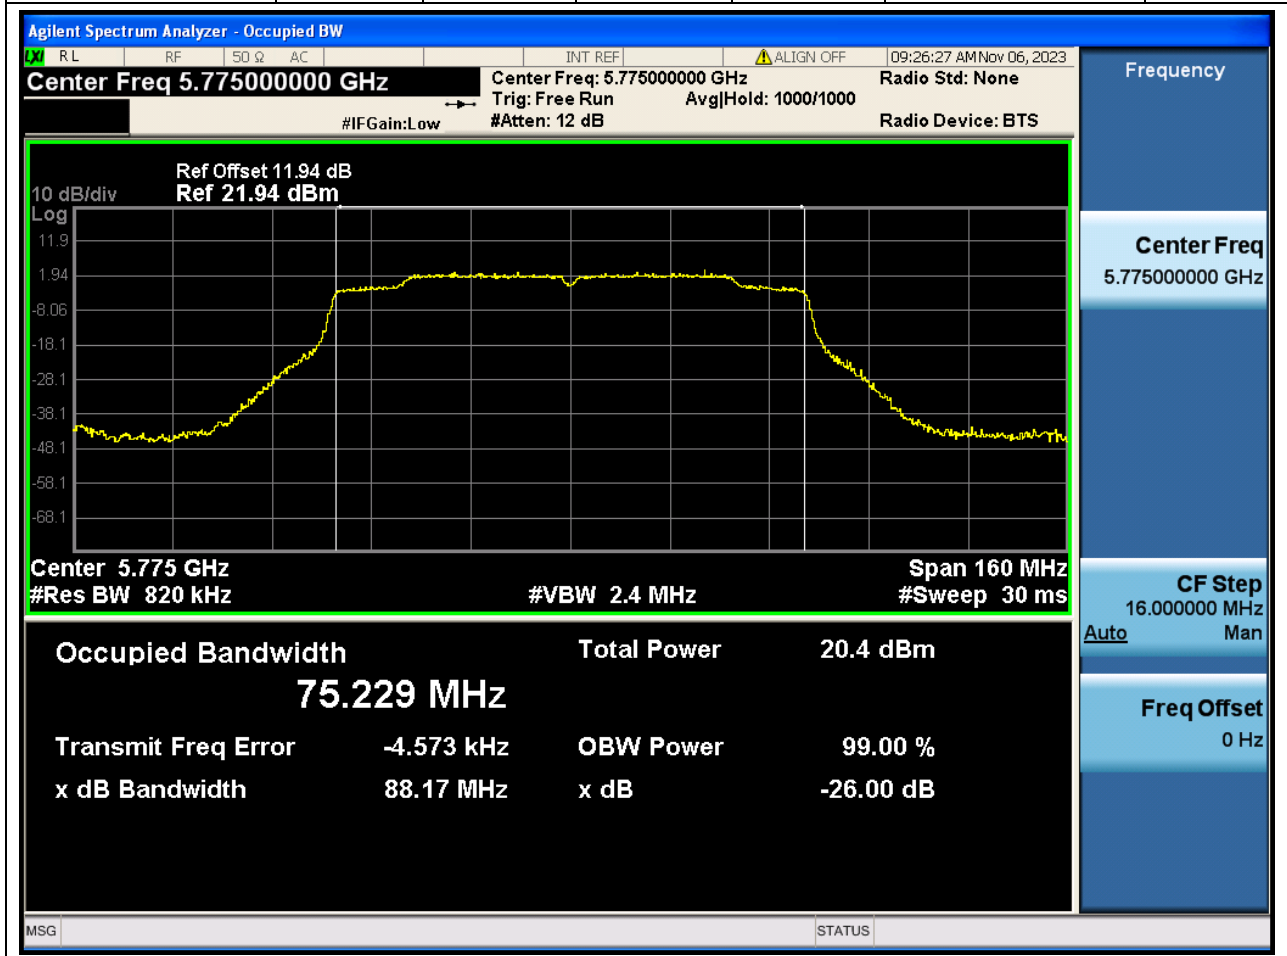

83. 802.11ac_80M_Band4_M

83.1. A.2-26dB Bandwidth(NTNV)

Center Frequency (MHz)	XdB Down	RBW (MHz)	Detector	Limit (MHz)	XdB BandWidth (MHz)	Verdict
5775	26	0.82	Peak	0	88.17361	N/A