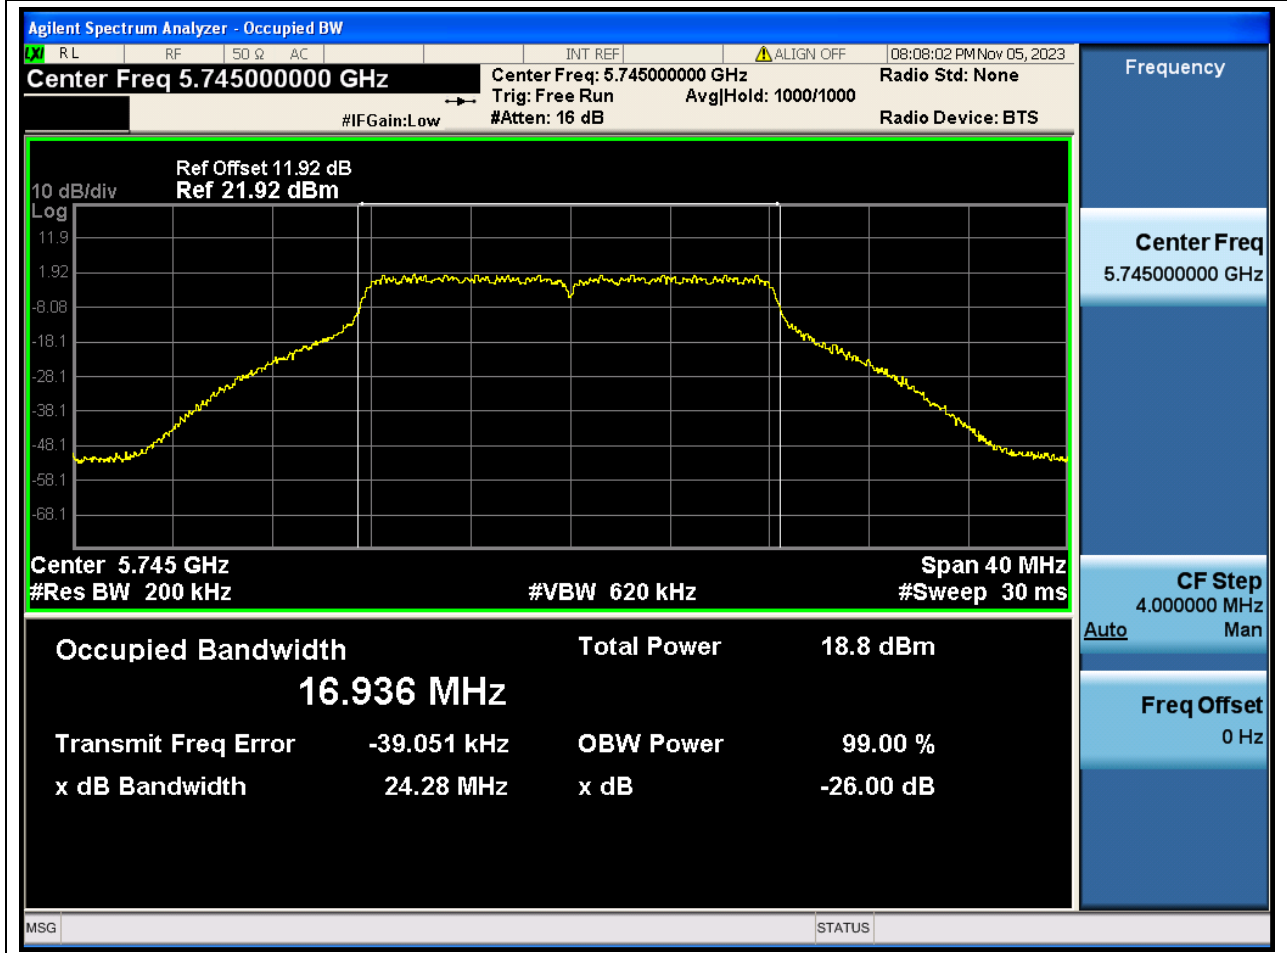

70. 802.11a_20M_Band4_L

70.1. A.2-26dB Bandwidth(NTNV)

Center Frequency (MHz)	XdB Down	RBW (MHz)	Detector	Limit (MHz)	XdB BandWidth (MHz)	Verdict
5745	26	0.2	Peak	0	24.279773	N/A