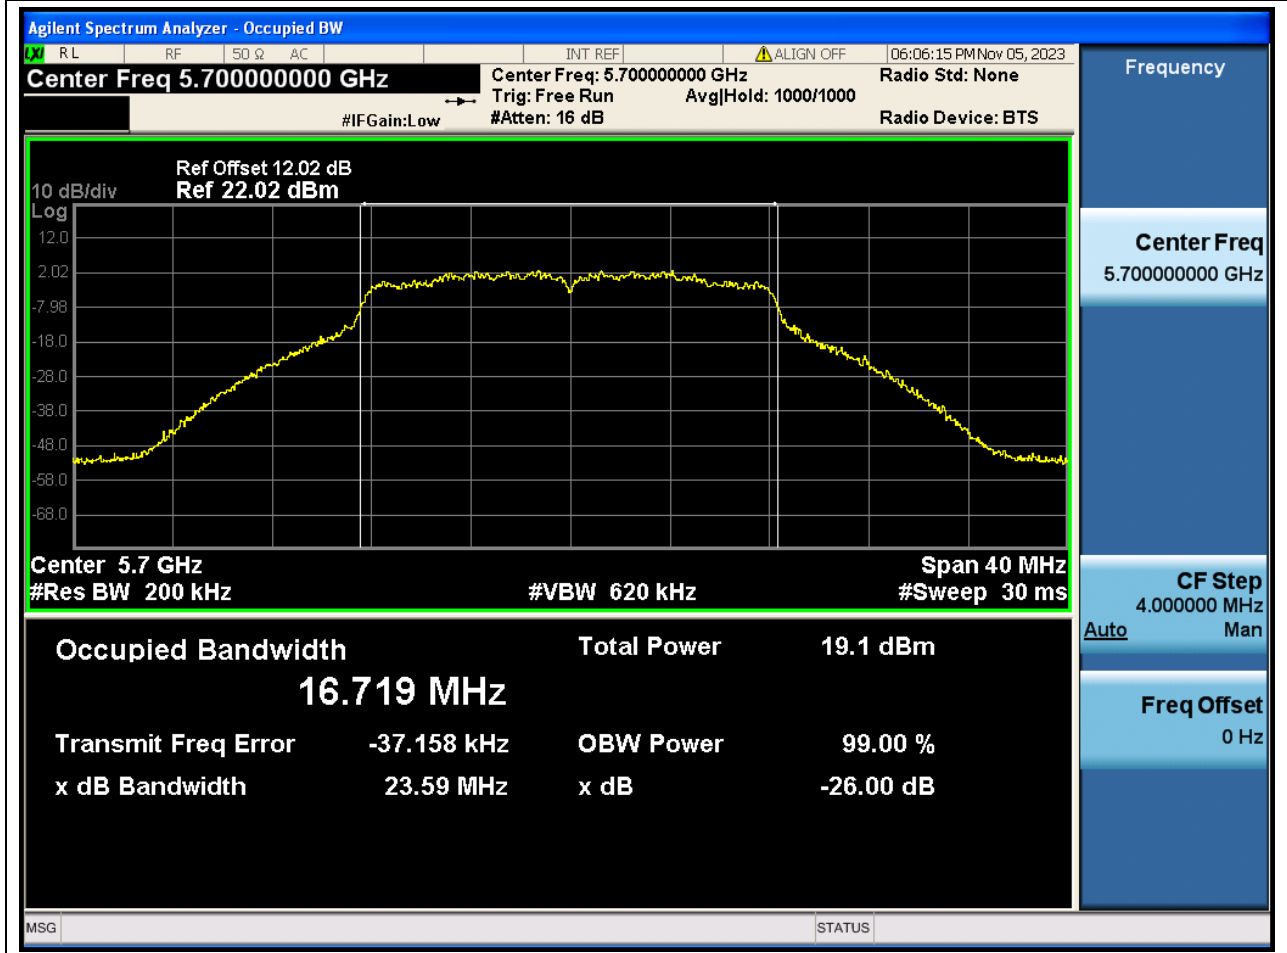

45. 802.11a_20M_Band3_H

45.1. A.2-26dB Bandwidth(NTNV)

Center Frequency (MHz)	XdB Down	RBW (MHz)	Detector	Limit (MHz)	XdB BandWidth (MHz)	Verdict
5700	26	0.2	Peak	0	23.589219	N/A