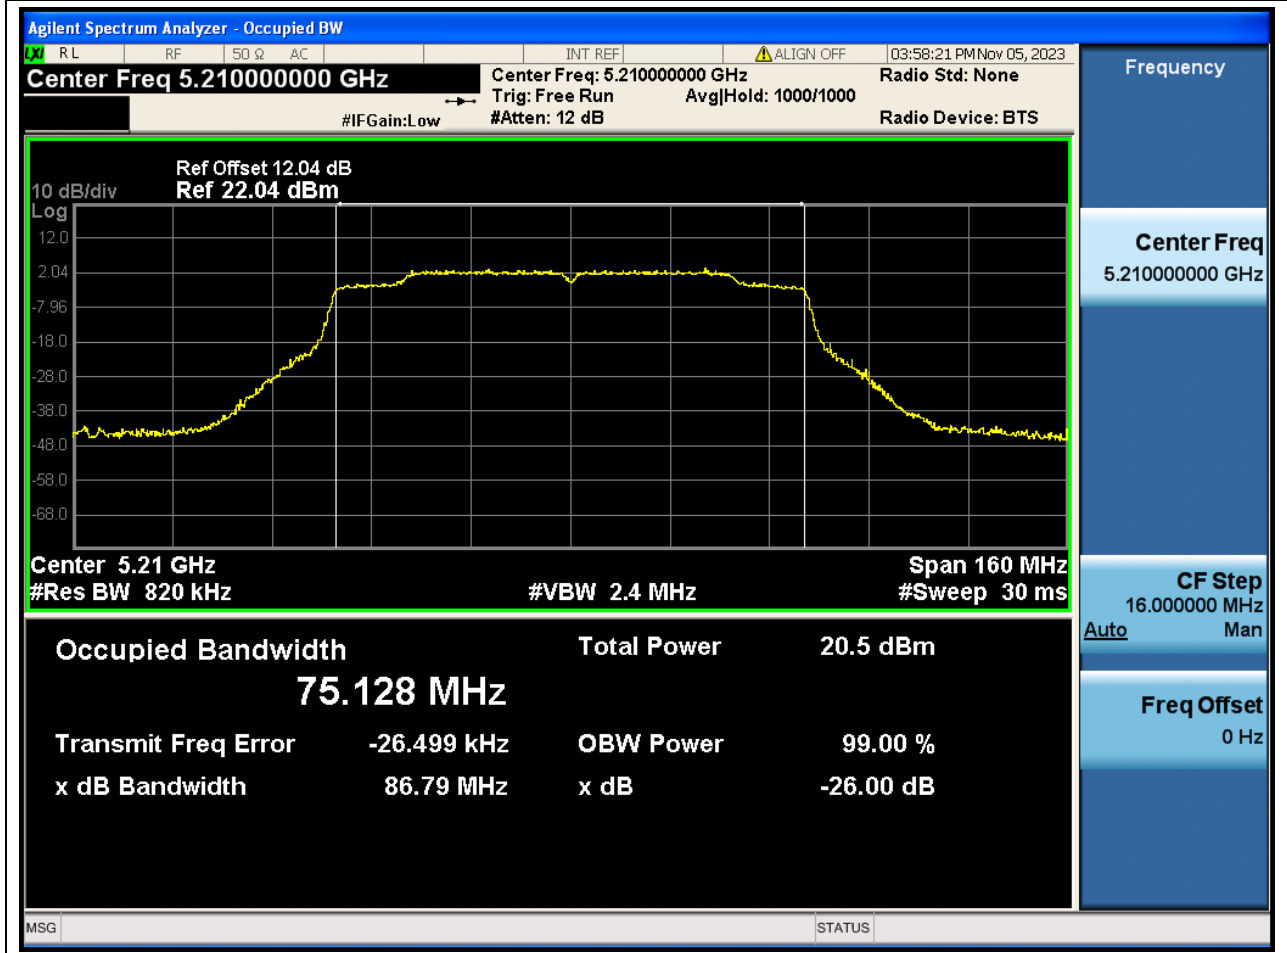

14. 802.11ac_80M_Band1_M

14.1. A.2-26dB Bandwidth(NTNV)

Center Frequency (MHz)	XdB Down	RBW (MHz)	Detector	Limit (MHz)	XdB BandWidth (MHz)	Verdict
5210	26	0.82	Peak	0	86.794371	N/A