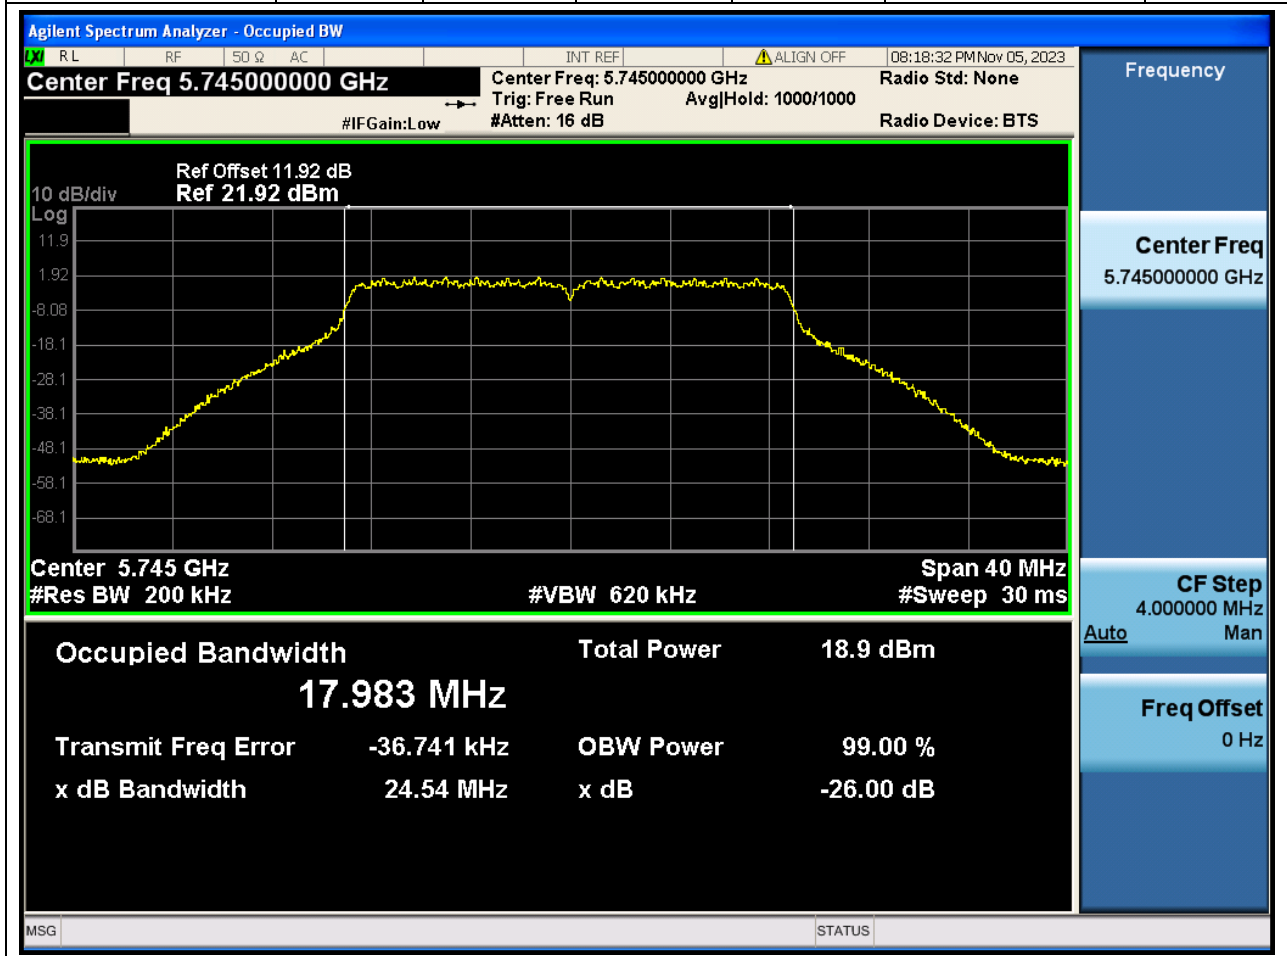

73. 802.11n_20M_Band4_L

73.1. A.2-26dB Bandwidth(NTNV)

Center Frequency (MHz)	XdB Down	RBW (MHz)	Detector	Limit (MHz)	XdB BandWidth (MHz)	Verdict
5745	26	0.2	Peak	0	24.535481	N/A