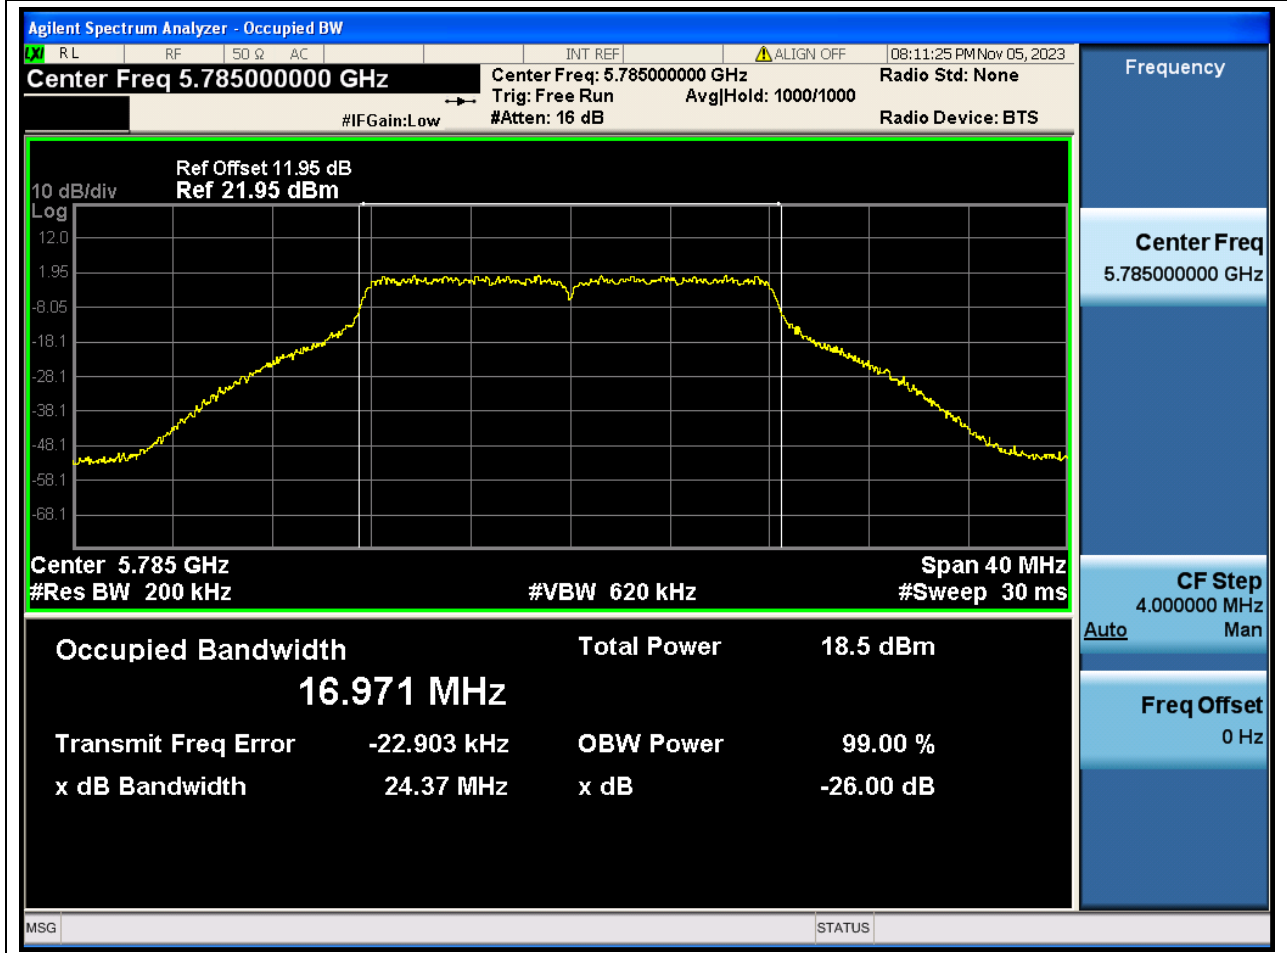

71. 802.11a_20M_Band4_M

71.1. A.2-26dB Bandwidth(NTNV)

Center Frequency (MHz)	XdB Down	RBW (MHz)	Detector	Limit (MHz)	XdB BandWidth (MHz)	Verdict
5785	26	0.2	Peak	0	24.370234	N/A