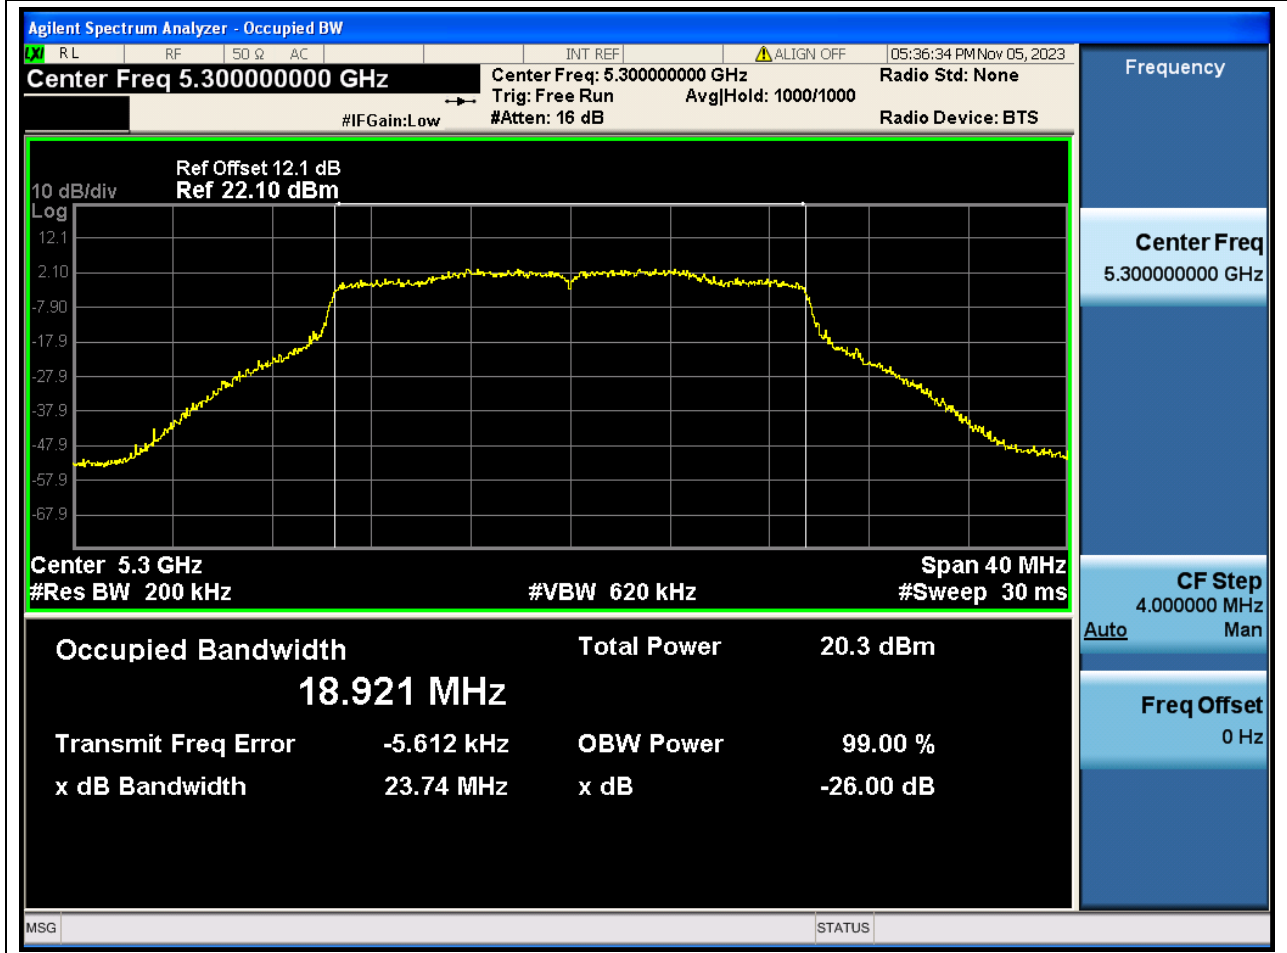

38. 802.11ax_20M_Band2_M

38.1. A.2-26dB Bandwidth(NTNV)

Center Frequency (MHz)	XdB Down	RBW (MHz)	Detector	Limit (MHz)	XdB BandWidth (MHz)	Verdict
5300	26	0.2	Peak	0	23.738105	N/A