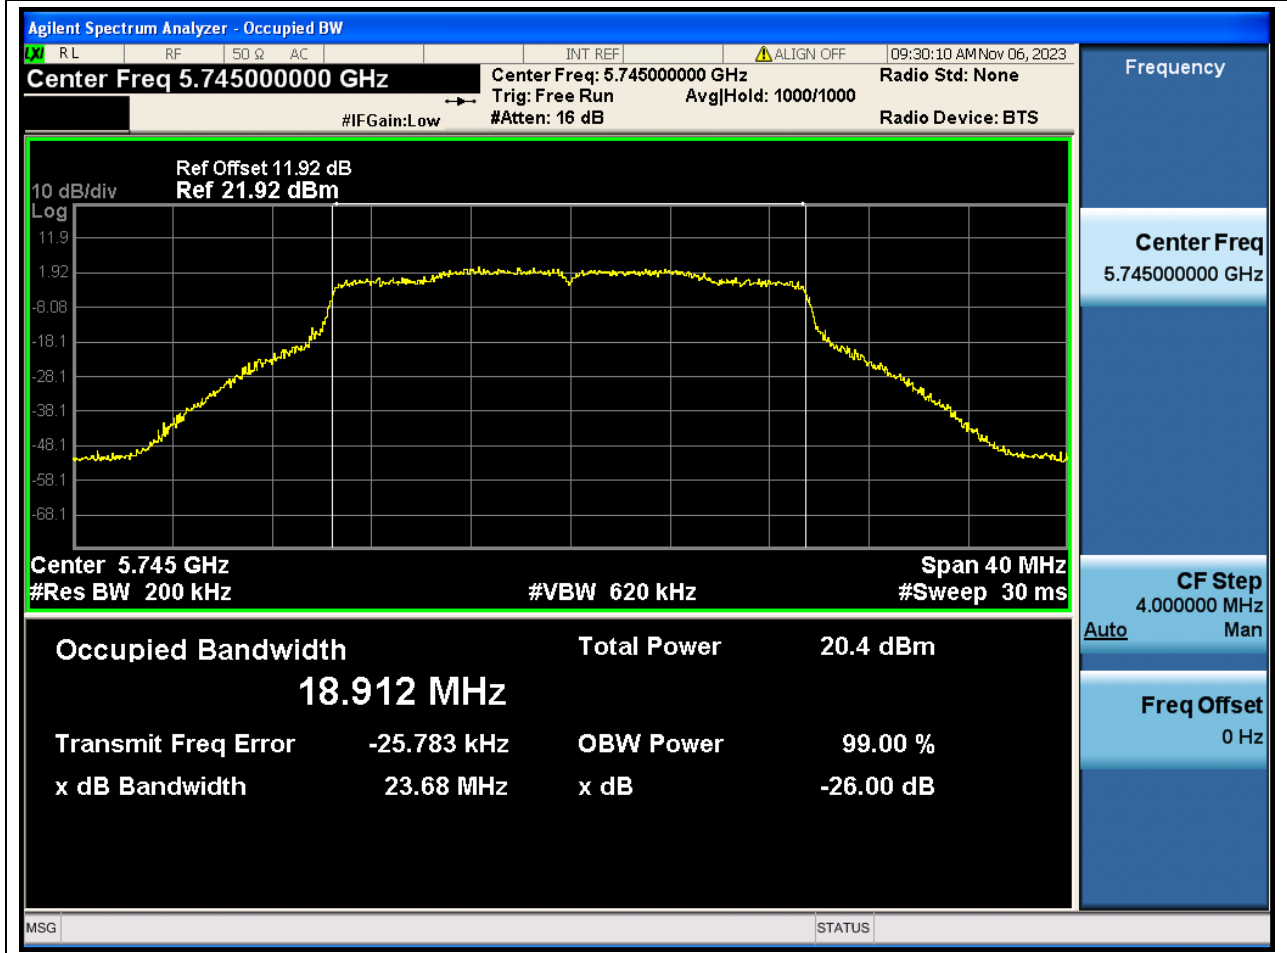

84. 802.11ax_20M_Band4_L

84.1. A.2-26dB Bandwidth(NTNV)

Center Frequency (MHz)	XdB Down	RBW (MHz)	Detector	Limit (MHz)	XdB BandWidth (MHz)	Verdict
5745	26	0.2	Peak	0	23.683852	N/A