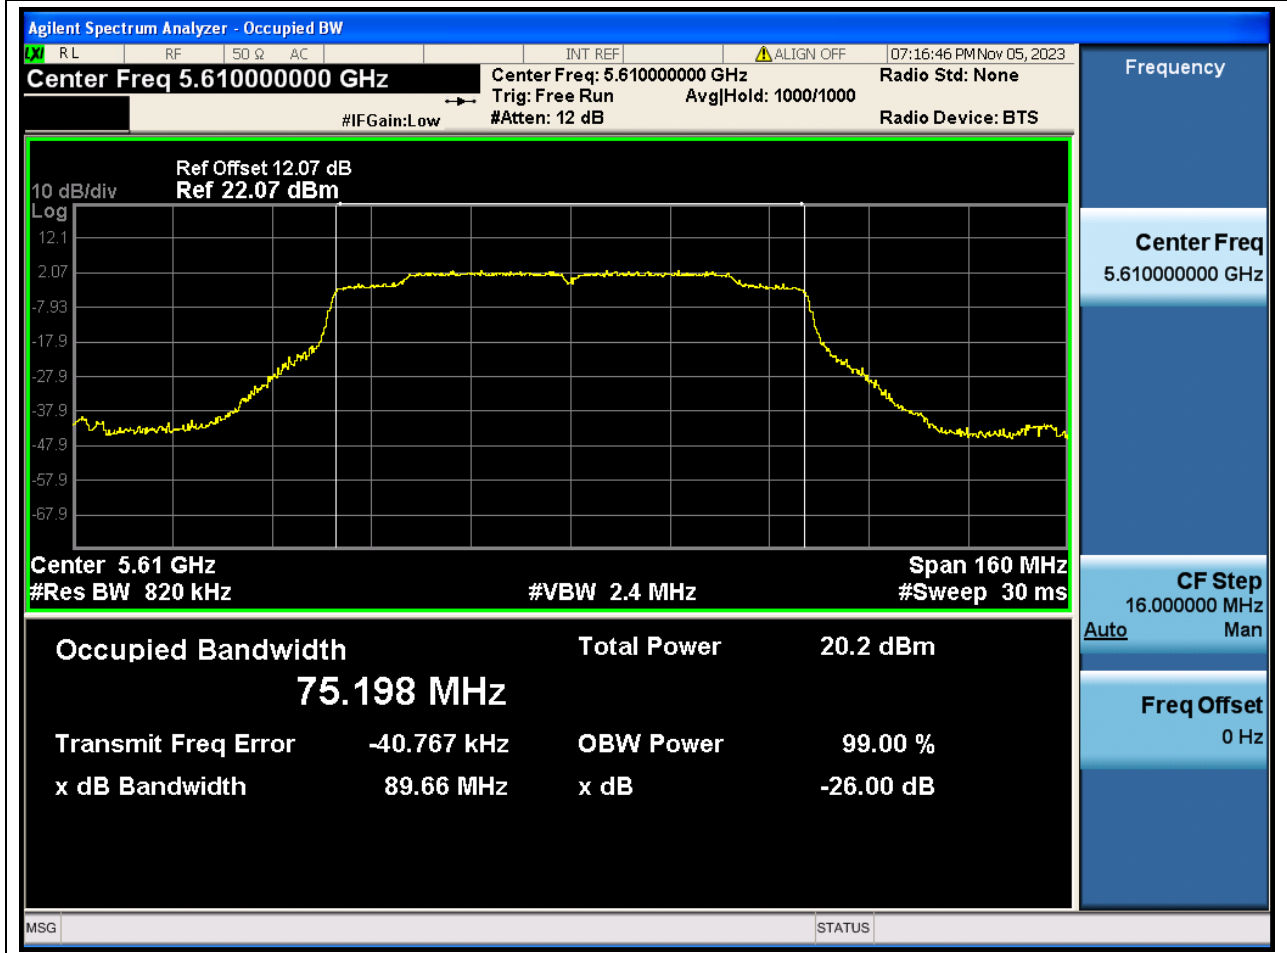

59. 802.11ac_80M_Band3_M

59.1. A.2-26dB Bandwidth(NTNV)

Center Frequency (MHz)	XdB Down	RBW (MHz)	Detector	Limit (MHz)	XdB BandWidth (MHz)	Verdict
5610	26	0.82	Peak	0	89.659417	N/A