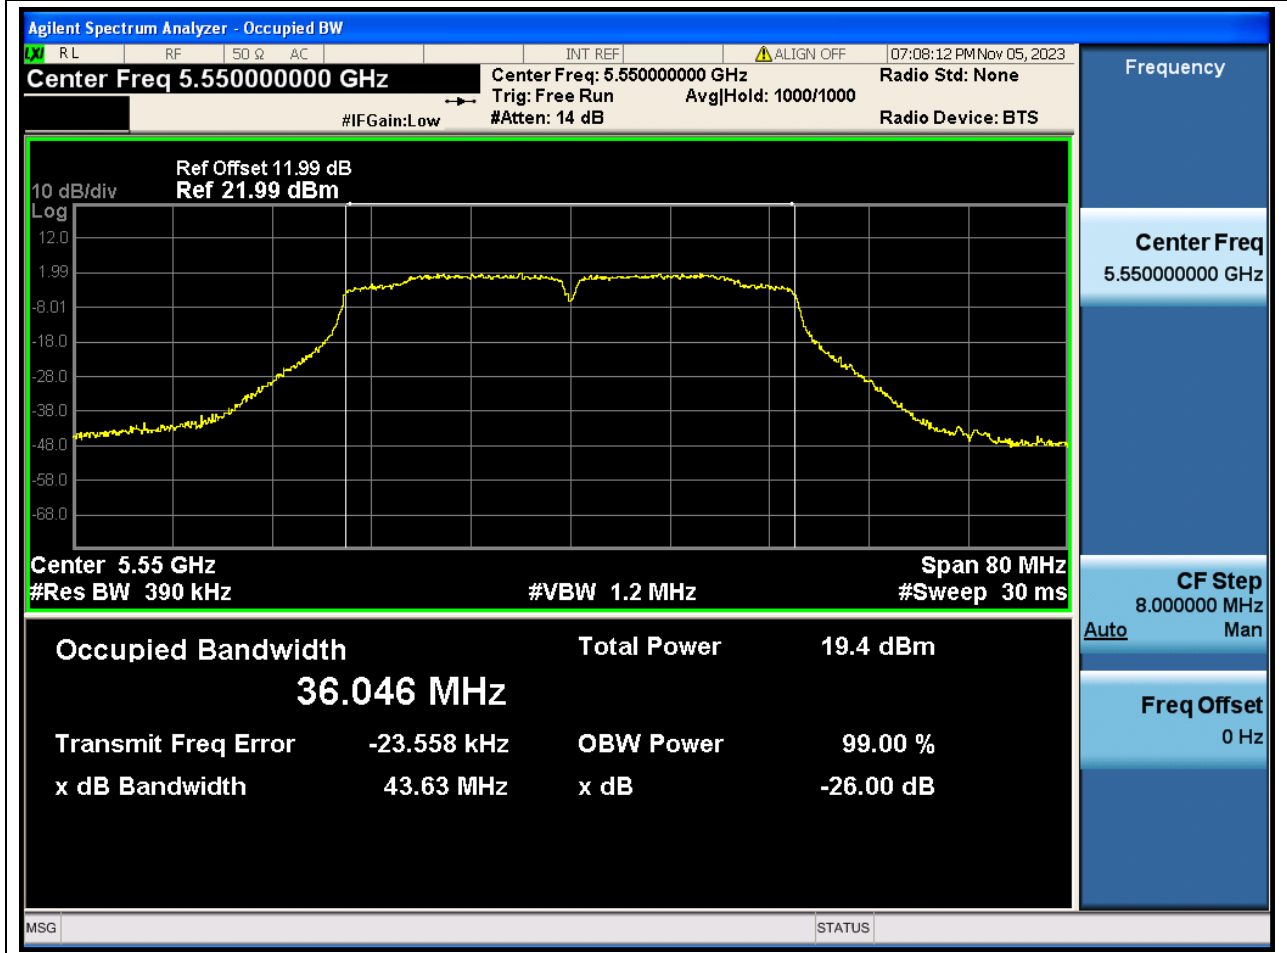

56. 802.11ac_40M_Band3_M

56.1. A.2-26dB Bandwidth(NTNV)

Center Frequency (MHz)	XdB Down	RBW (MHz)	Detector	Limit (MHz)	XdB BandWidth (MHz)	Verdict
5550	26	0.39	Peak	0	43.6267	N/A