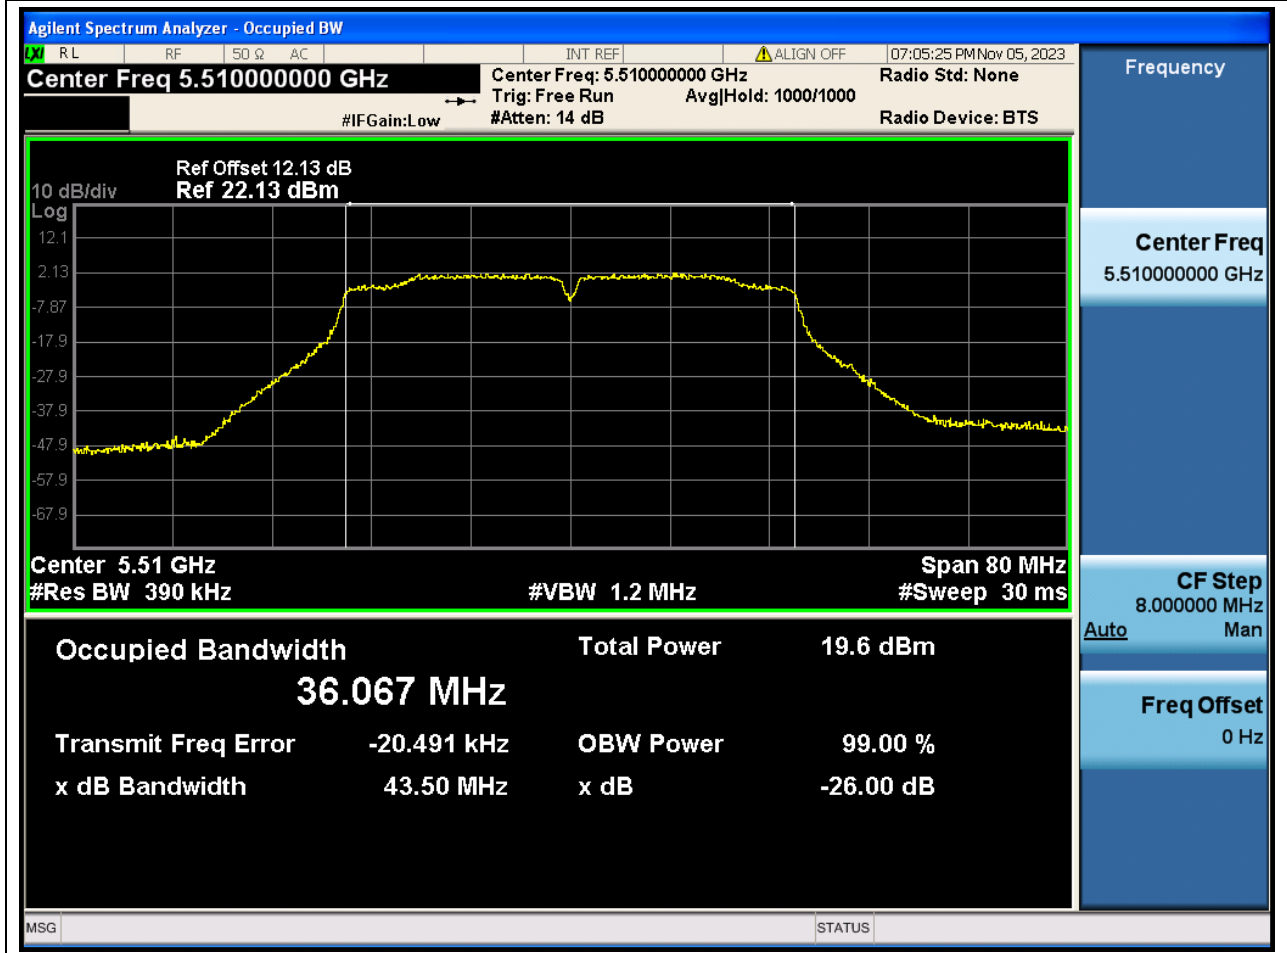

55. 802.11ac_40M_Band3_L

55.1. A.2-26dB Bandwidth(NTNV)

Center Frequency (MHz)	XdB Down	RBW (MHz)	Detector	Limit (MHz)	XdB BandWidth (MHz)	Verdict
5510	26	0.39	Peak	0	43.495274	N/A