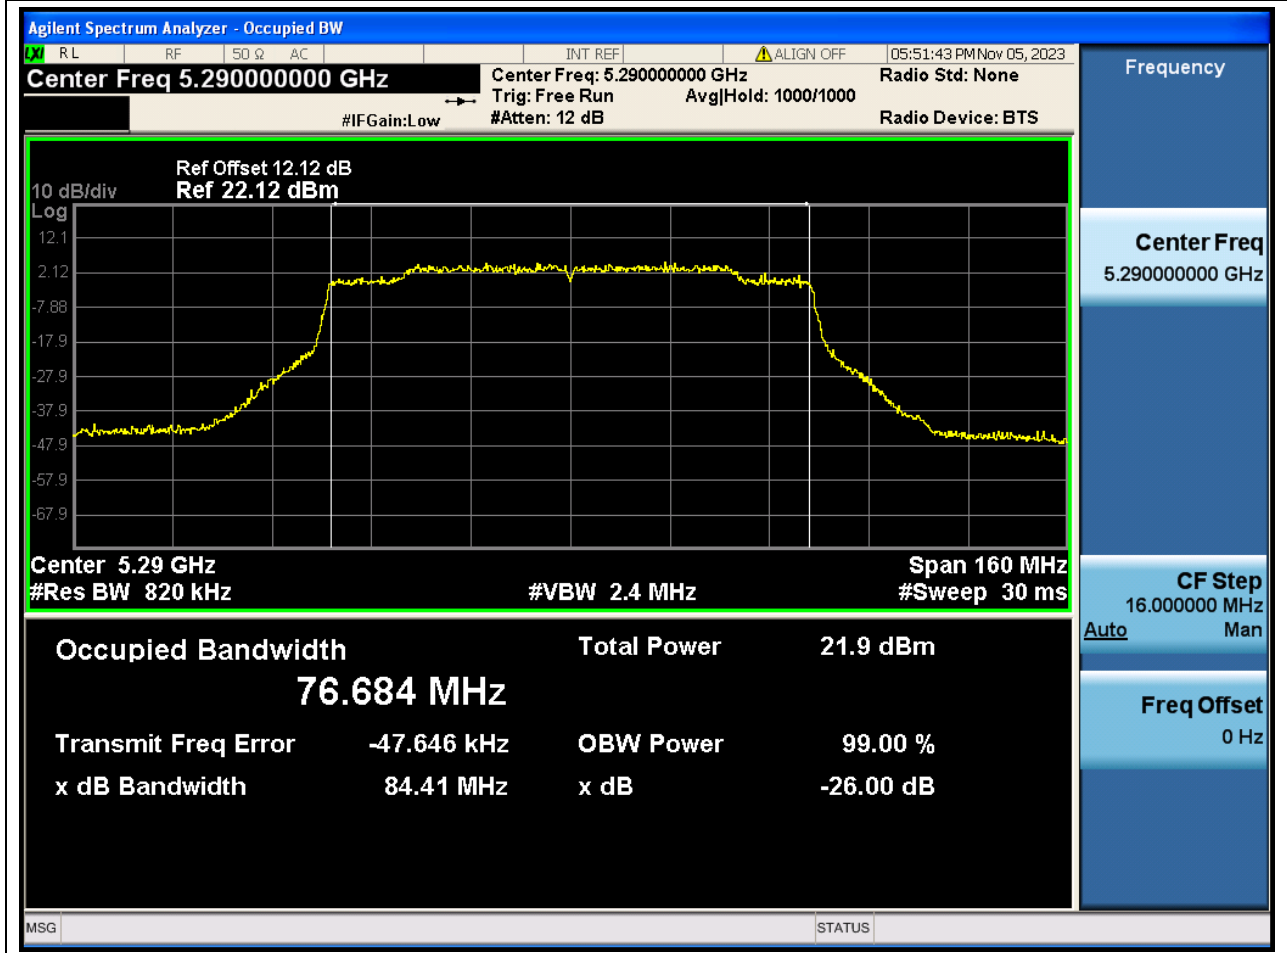

42. 802.11ax_80M_Band2_M

42.1. A.2-26dB Bandwidth(NTNV)

Center Frequency (MHz)	XdB Down	RBW (MHz)	Detector	Limit (MHz)	XdB BandWidth (MHz)	Verdict
5290	26	0.82	Peak	0	84.405958	N/A