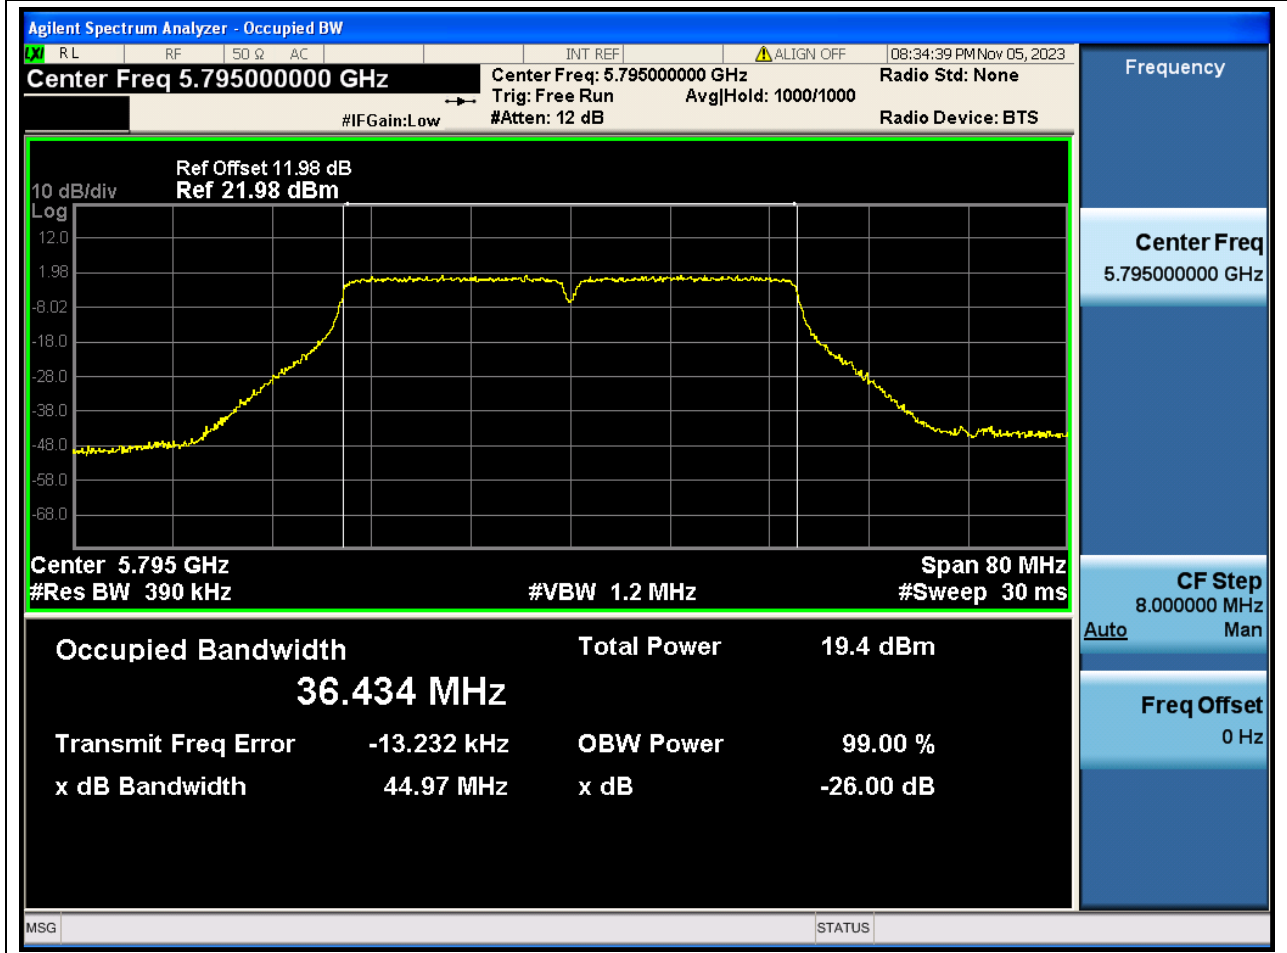

77. 802.11n_40M_Band4_H

77.1. A.2-26dB Bandwidth(NTNV)

Center Frequency (MHz)	XdB Down	RBW (MHz)	Detector	Limit (MHz)	XdB BandWidth (MHz)	Verdict
5795	26	0.39	Peak	0	44.973066	N/A