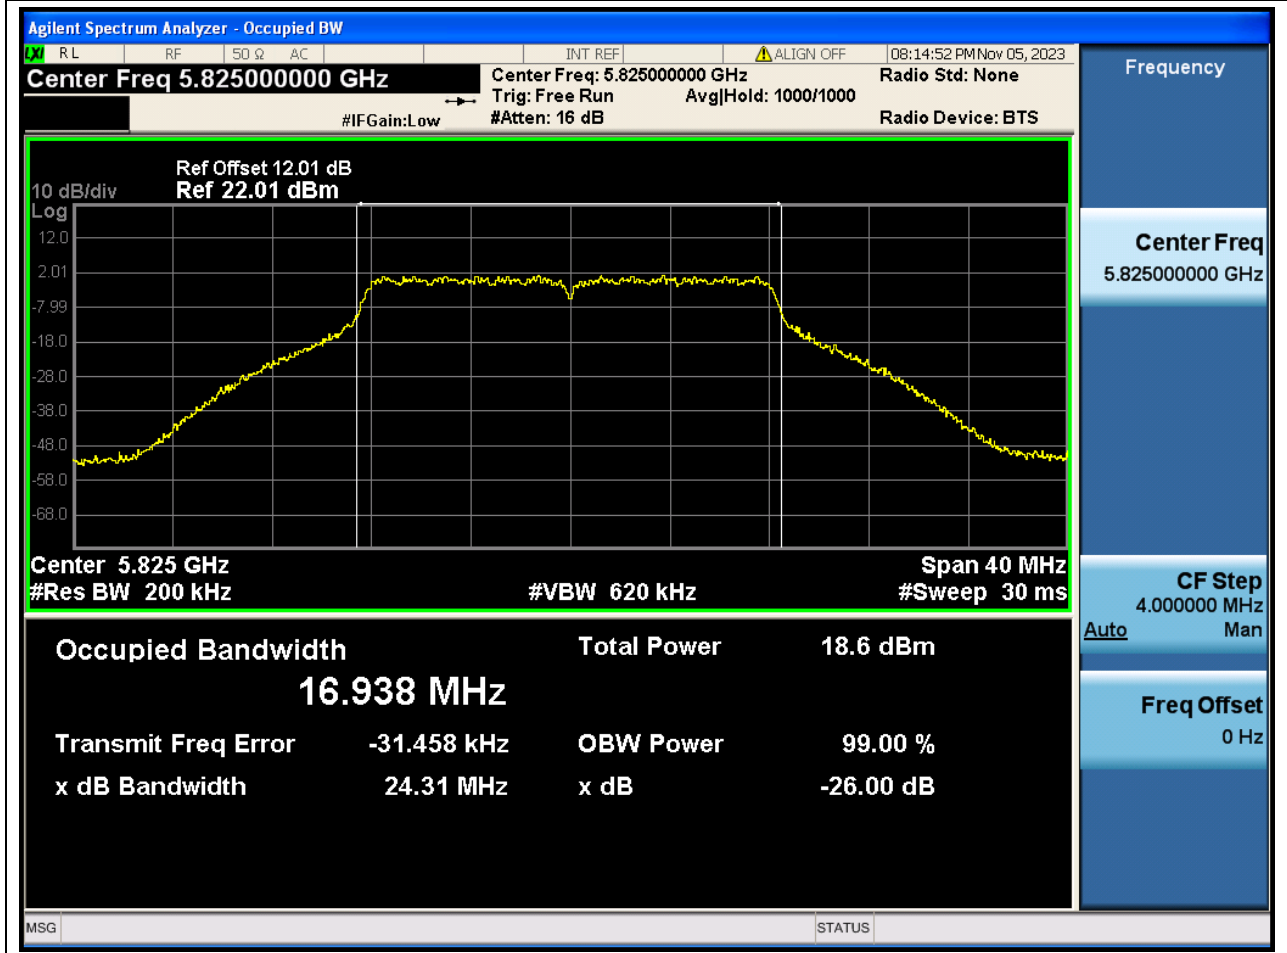

72. 802.11a_20M_Band4_H

72.1. A.2-26dB Bandwidth(NTNV)

Center Frequency (MHz)	XdB Down	RBW (MHz)	Detector	Limit (MHz)	XdB BandWidth (MHz)	Verdict
5825	26	0.2	Peak	0	24.313415	N/A