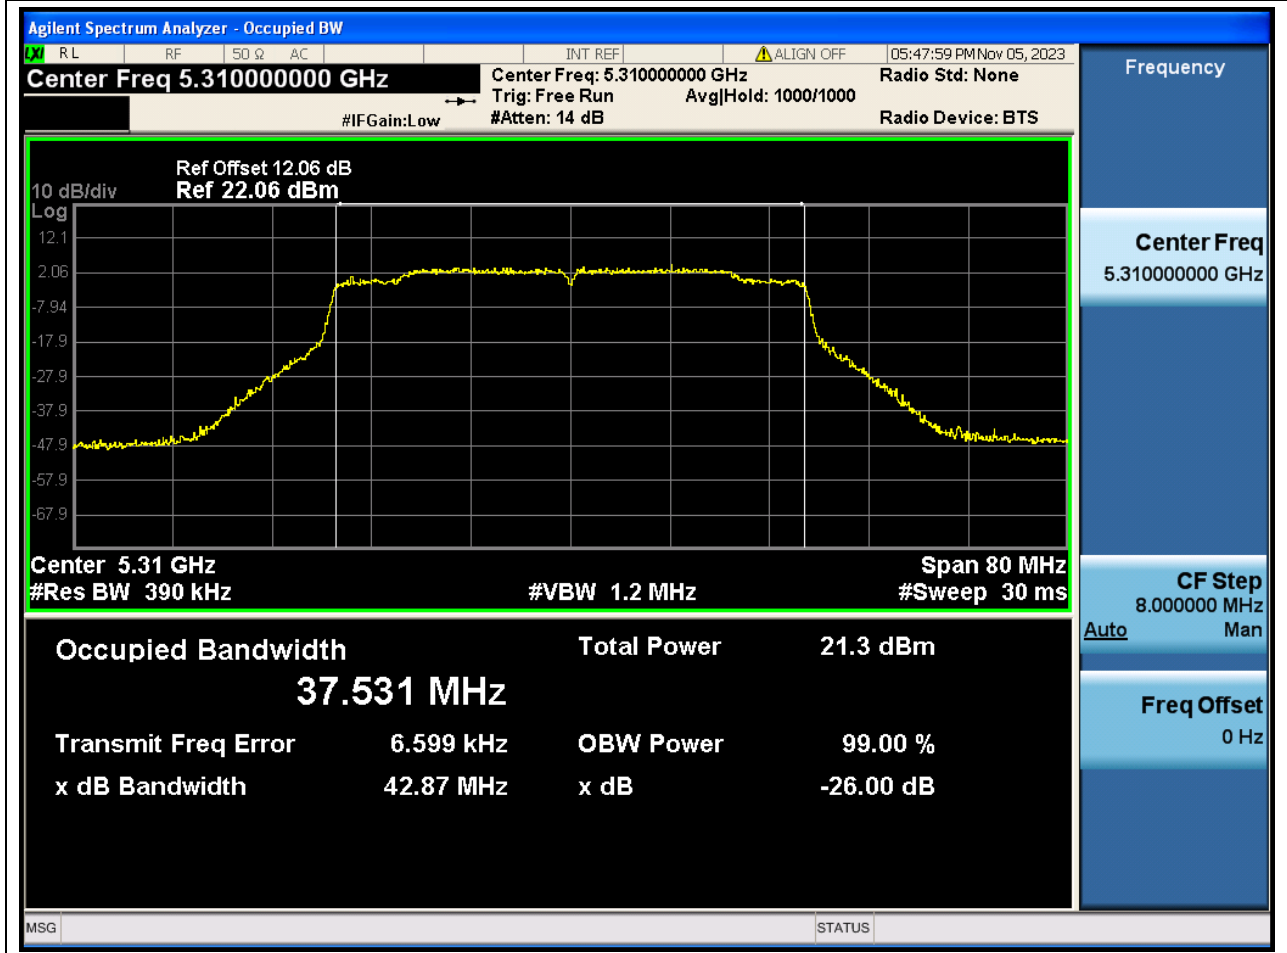

41. 802.11ax_40M_Band2_H

41.1. A.2-26dB Bandwidth(NTNV)

Center Frequency (MHz)	XdB Down	RBW (MHz)	Detector	Limit (MHz)	XdB BandWidth (MHz)	Verdict
5310	26	0.39	Peak	0	42.873004	N/A