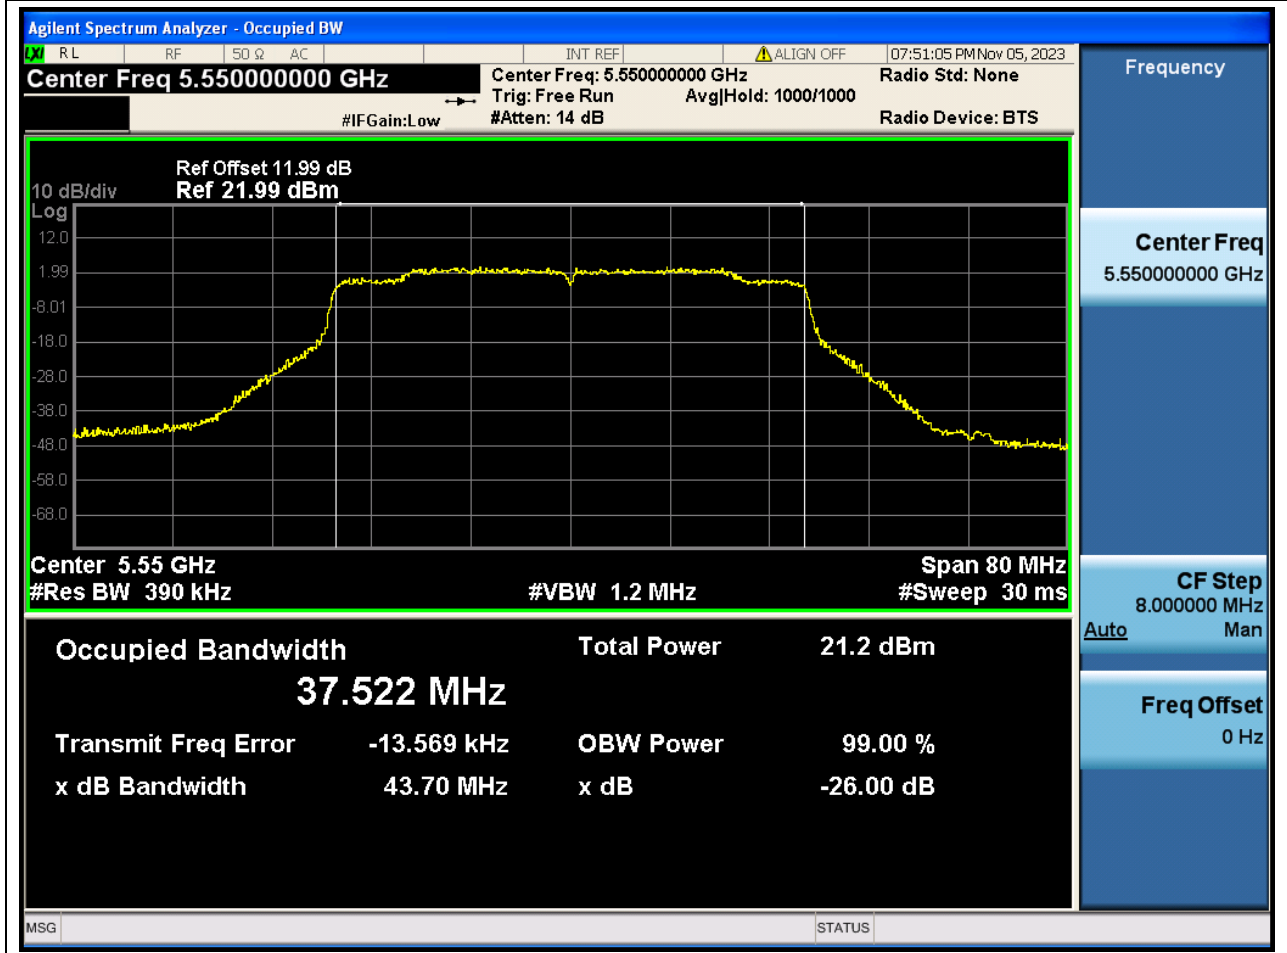

65. 802.11ax_40M_Band3_M

65.1. A.2-26dB Bandwidth(NTNV)

Center Frequency (MHz)	XdB Down	RBW (MHz)	Detector	Limit (MHz)	XdB BandWidth (MHz)	Verdict
5550	26	0.39	Peak	0	43.696068	N/A