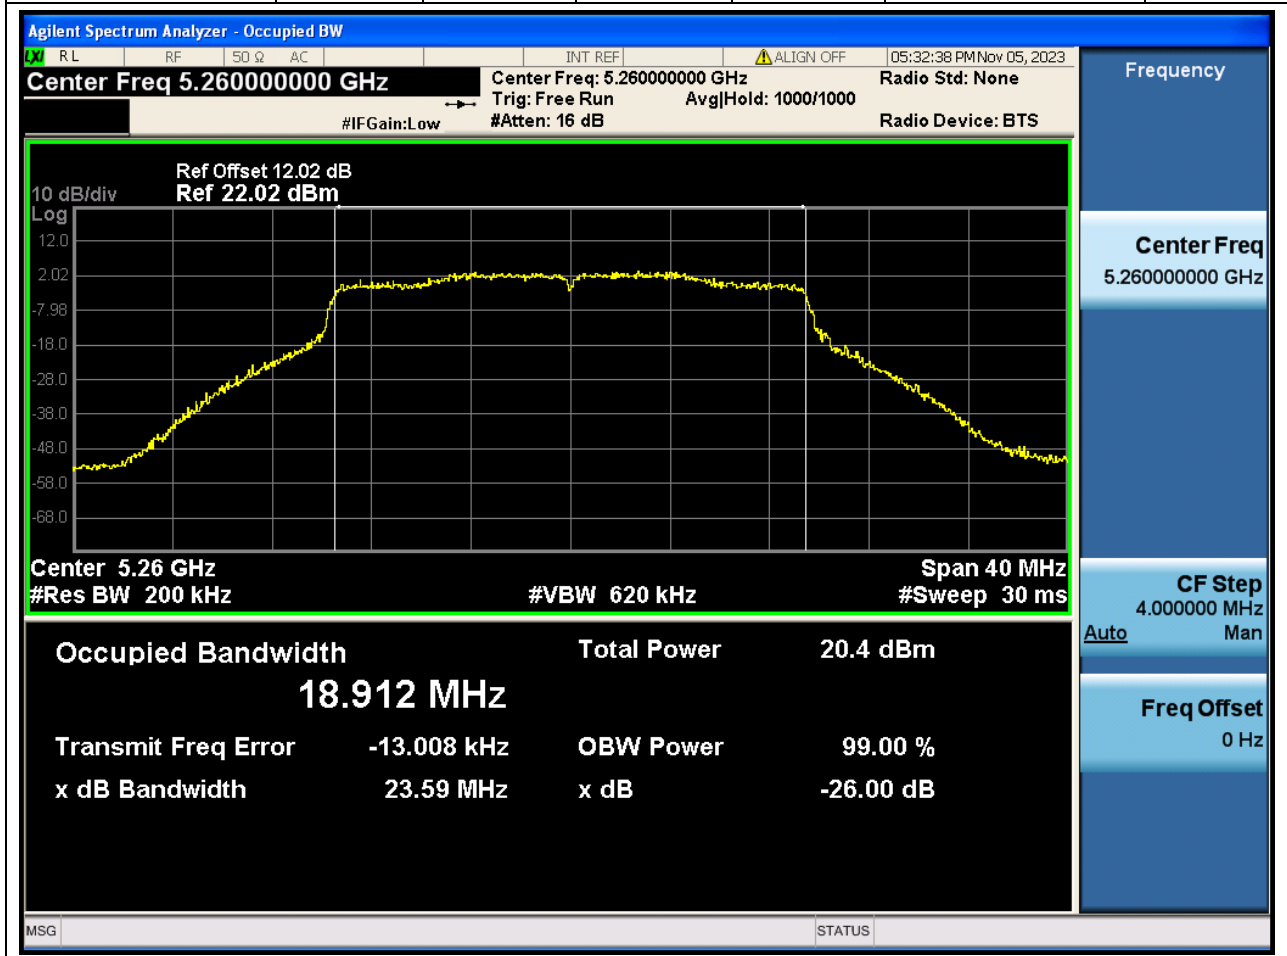

37. 802.11ax_20M_Band2_L

37.1. A.2-26dB Bandwidth(NTNV)

Center Frequency (MHz)	XdB Down	RBW (MHz)	Detector	Limit (MHz)	XdB BandWidth (MHz)	Verdict
5260	26	0.2	Peak	0	23.587112	N/A