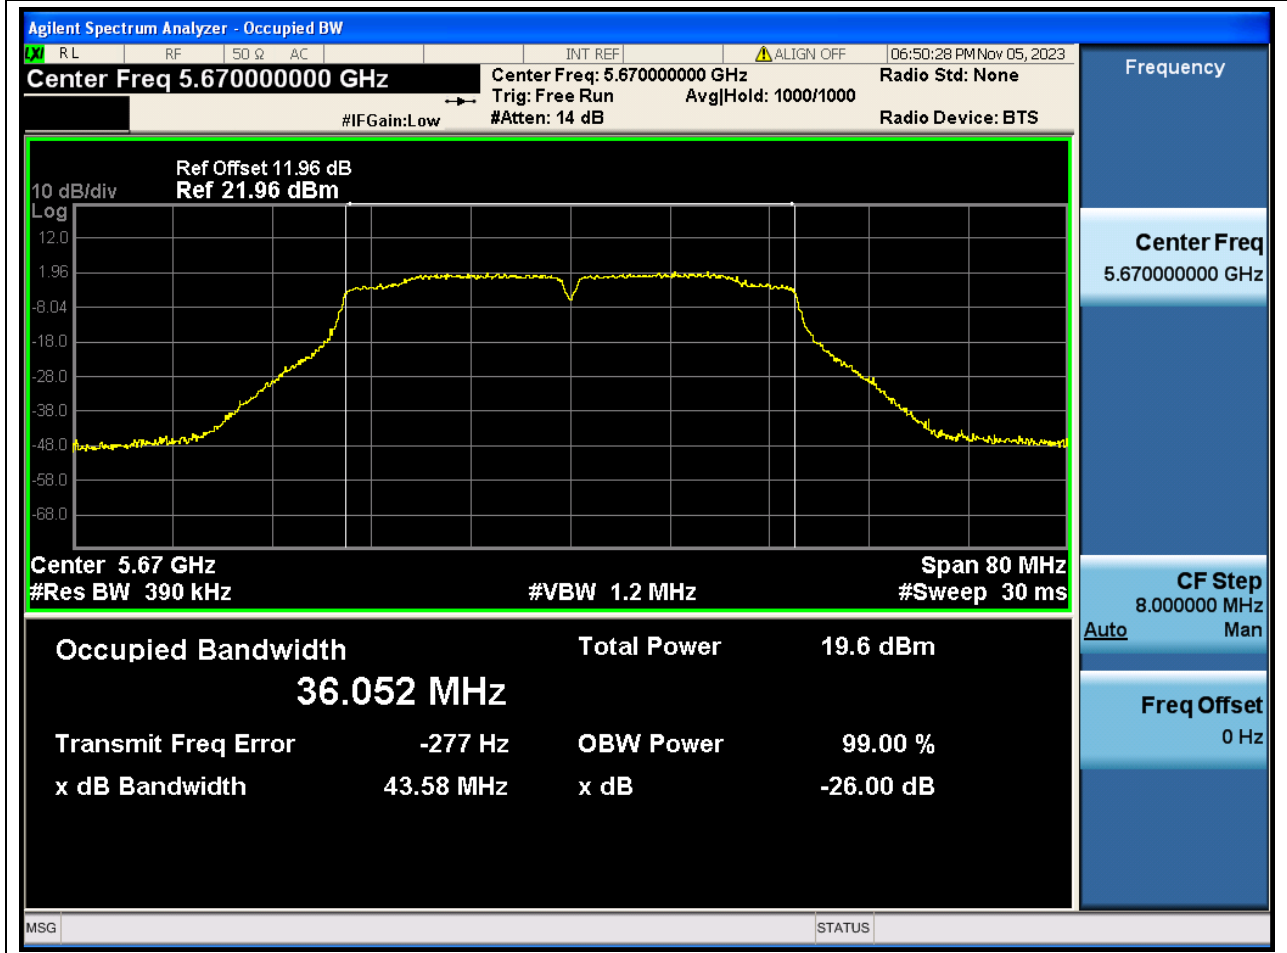

51. 802.11n_40M_Band3_H

51.1. A.2-26dB Bandwidth(NTNV)

Center Frequency (MHz)	XdB Down	RBW (MHz)	Detector	Limit (MHz)	XdB BandWidth (MHz)	Verdict
5670	26	0.39	Peak	0	43.581051	N/A