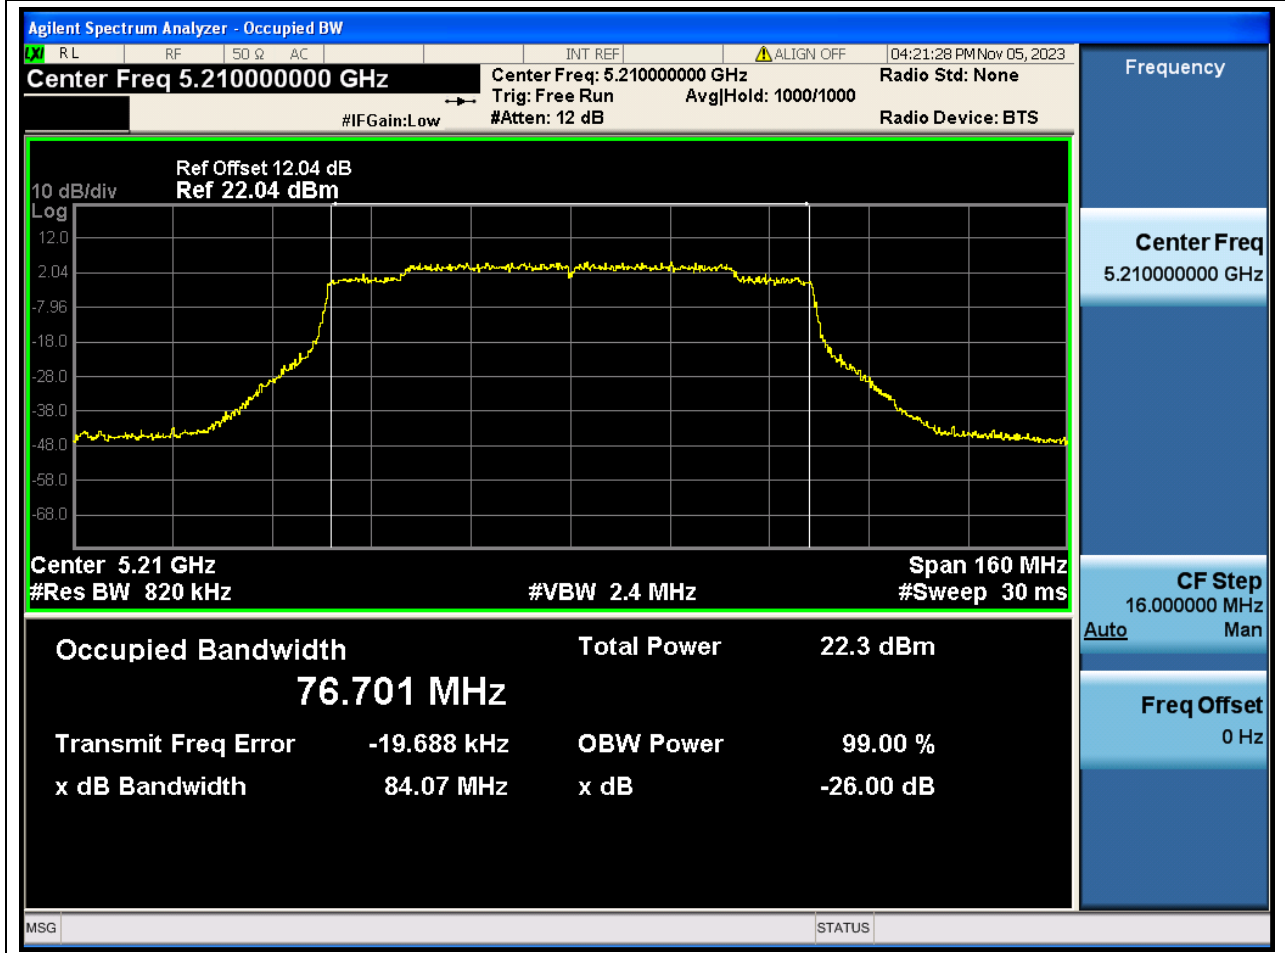

20. 802.11ax_80M_Band1_M

20.1. A.2-26dB Bandwidth(NTNV)

Center Frequency (MHz)	XdB Down	RBW (MHz)	Detector	Limit (MHz)	XdB BandWidth (MHz)	Verdict
5210	26	0.82	Peak	0	84.067246	N/A