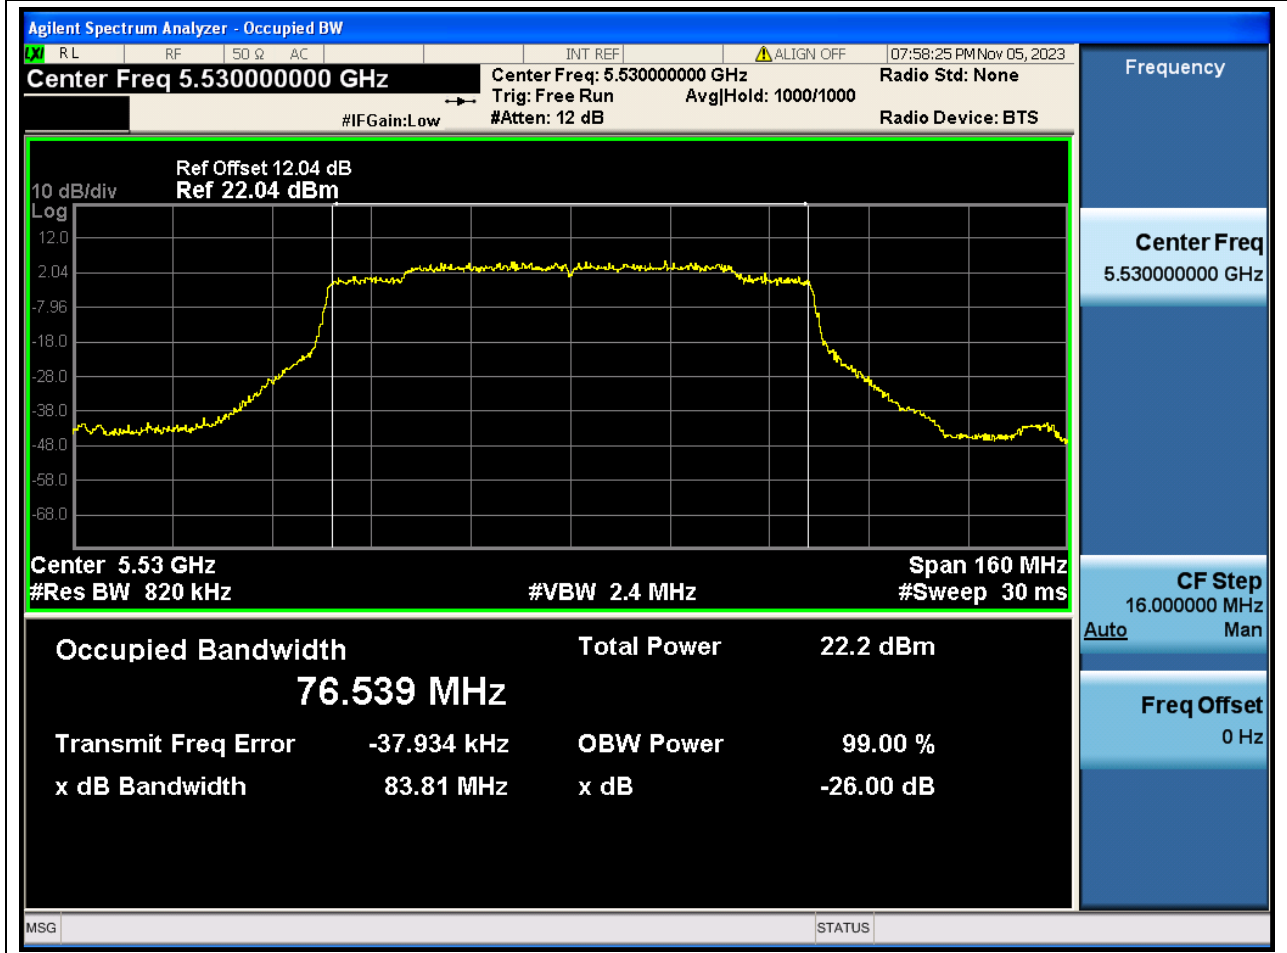

67. 802.11ax_80M_Band3_L

67.1. A.2-26dB Bandwidth(NTNV)

Center Frequency (MHz)	XdB Down	RBW (MHz)	Detector	Limit (MHz)	XdB BandWidth (MHz)	Verdict
5530	26	0.82	Peak	0	83.806605	N/A