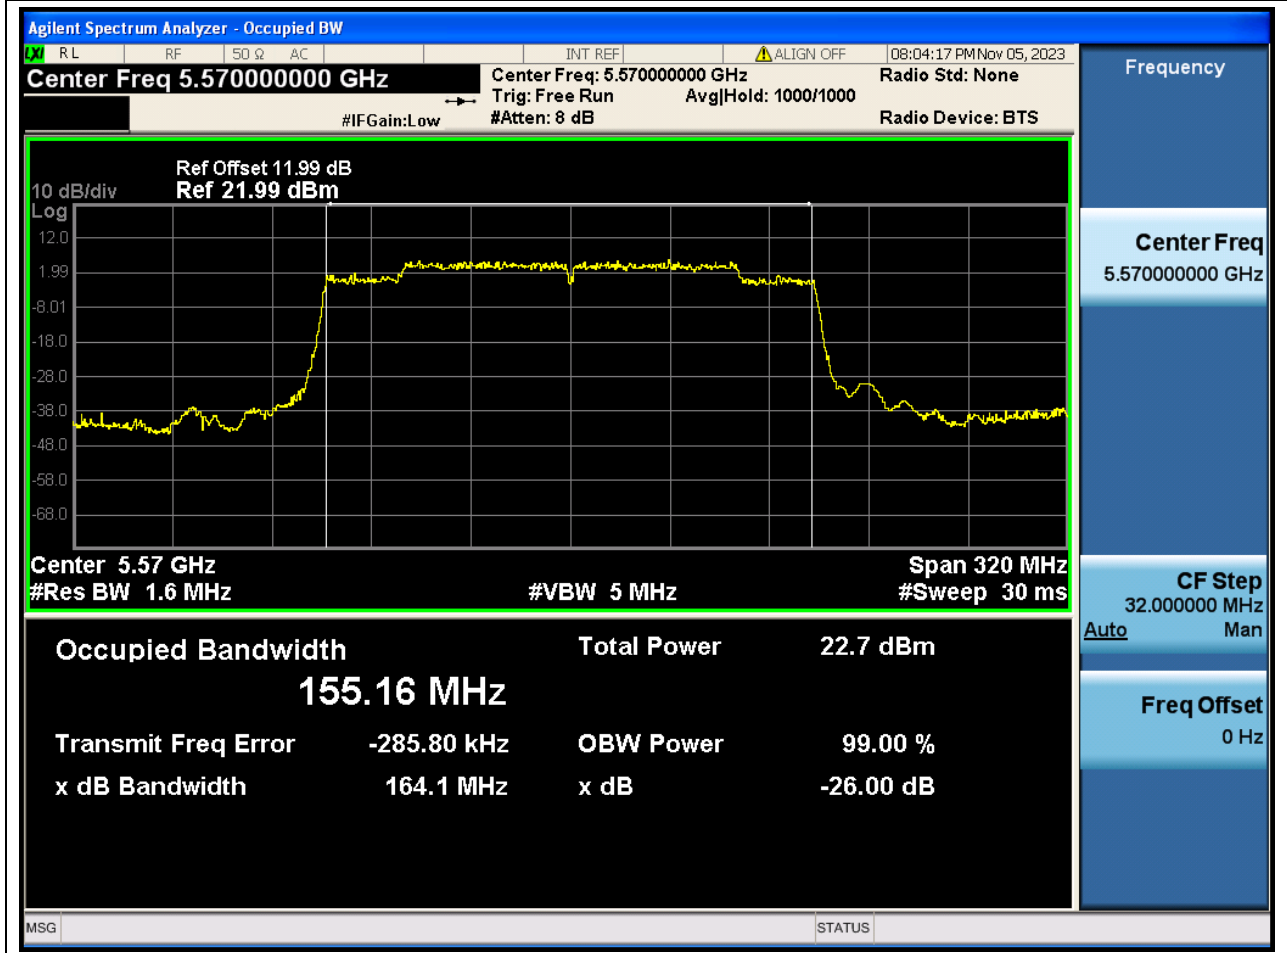

69. 802.11ax_160M_Band3_M

69.1. A.2-26dB Bandwidth(NTNV)

Center Frequency (MHz)	XdB Down	RBW (MHz)	Detector	Limit (MHz)	XdB BandWidth (MHz)	Verdict
5570	26	1.6	Peak	0	164.135023	N/A