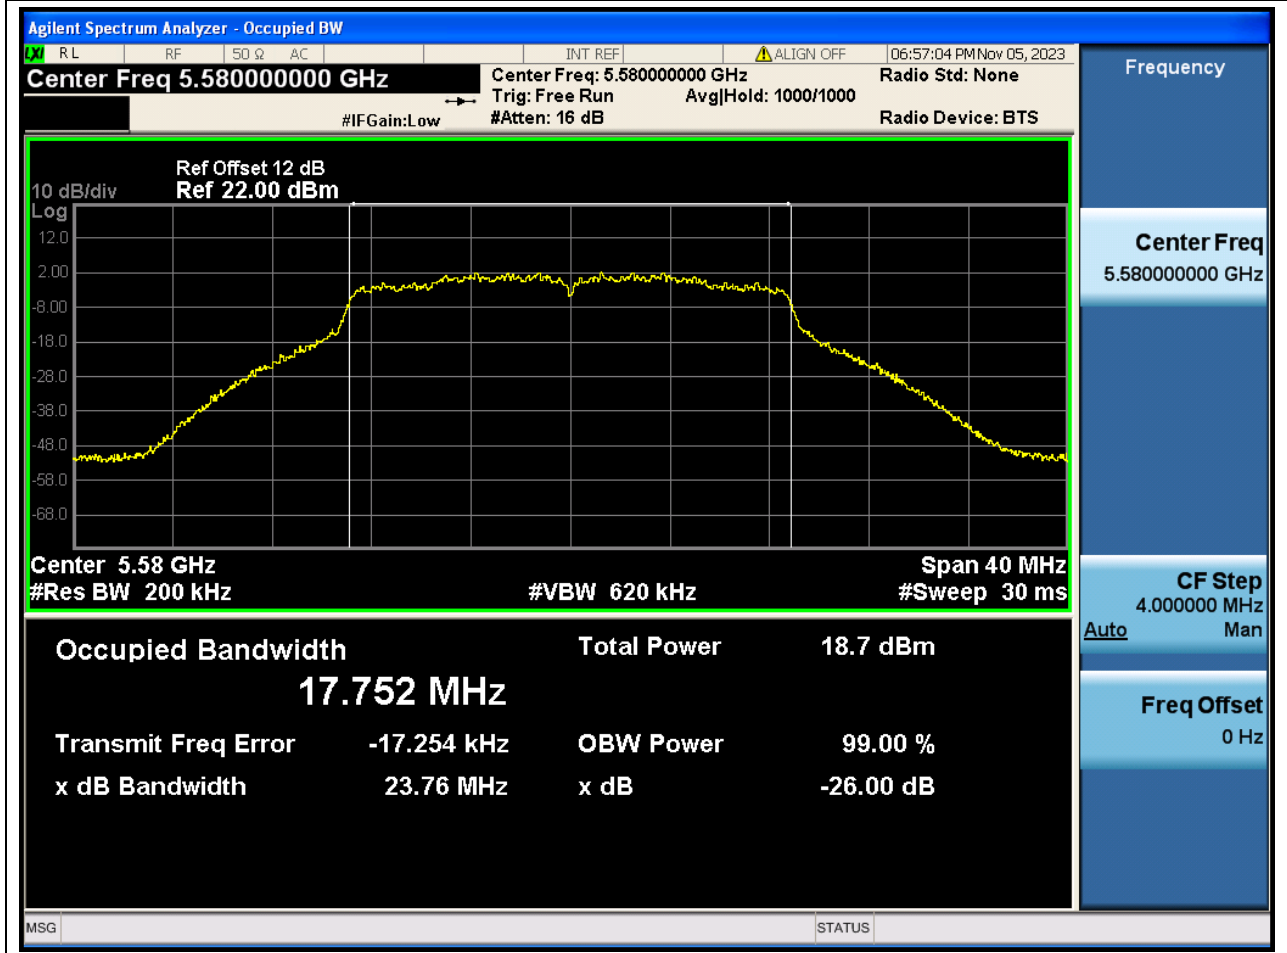

53. 802.11ac_20M_Band3_M

53.1. A.2-26dB Bandwidth(NTNV)

Center Frequency (MHz)	XdB Down	RBW (MHz)	Detector	Limit (MHz)	XdB BandWidth (MHz)	Verdict
5580	26	0.2	Peak	0	23.758899	N/A