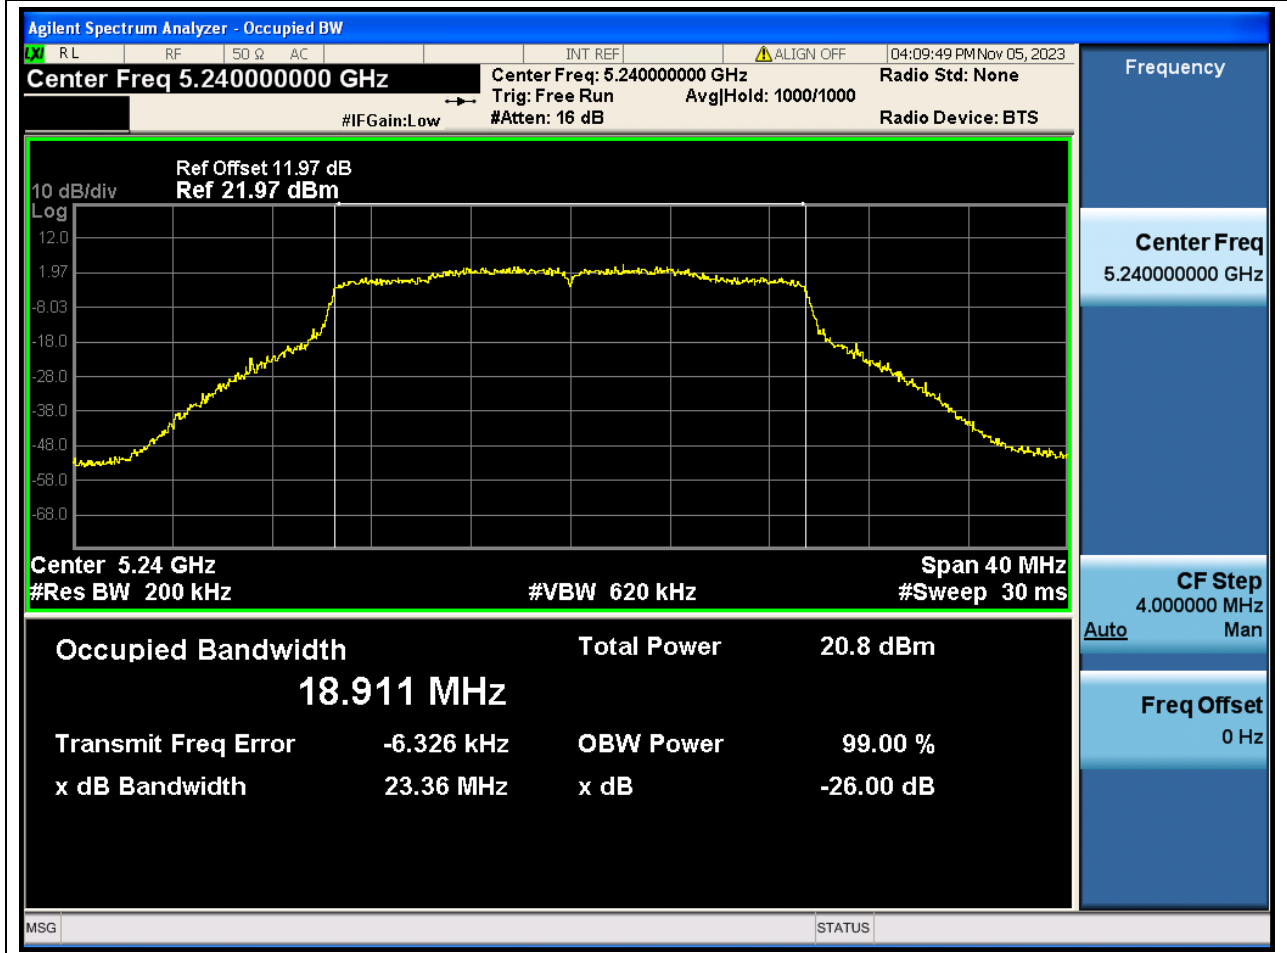

17. 802.11ax_20M_Band1_H

17.1. A.2-26dB Bandwidth(NTNV)

Center Frequency (MHz)	XdB Down	RBW (MHz)	Detector	Limit (MHz)	XdB BandWidth (MHz)	Verdict
5240	26	0.2	Peak	0	23.358699	N/A