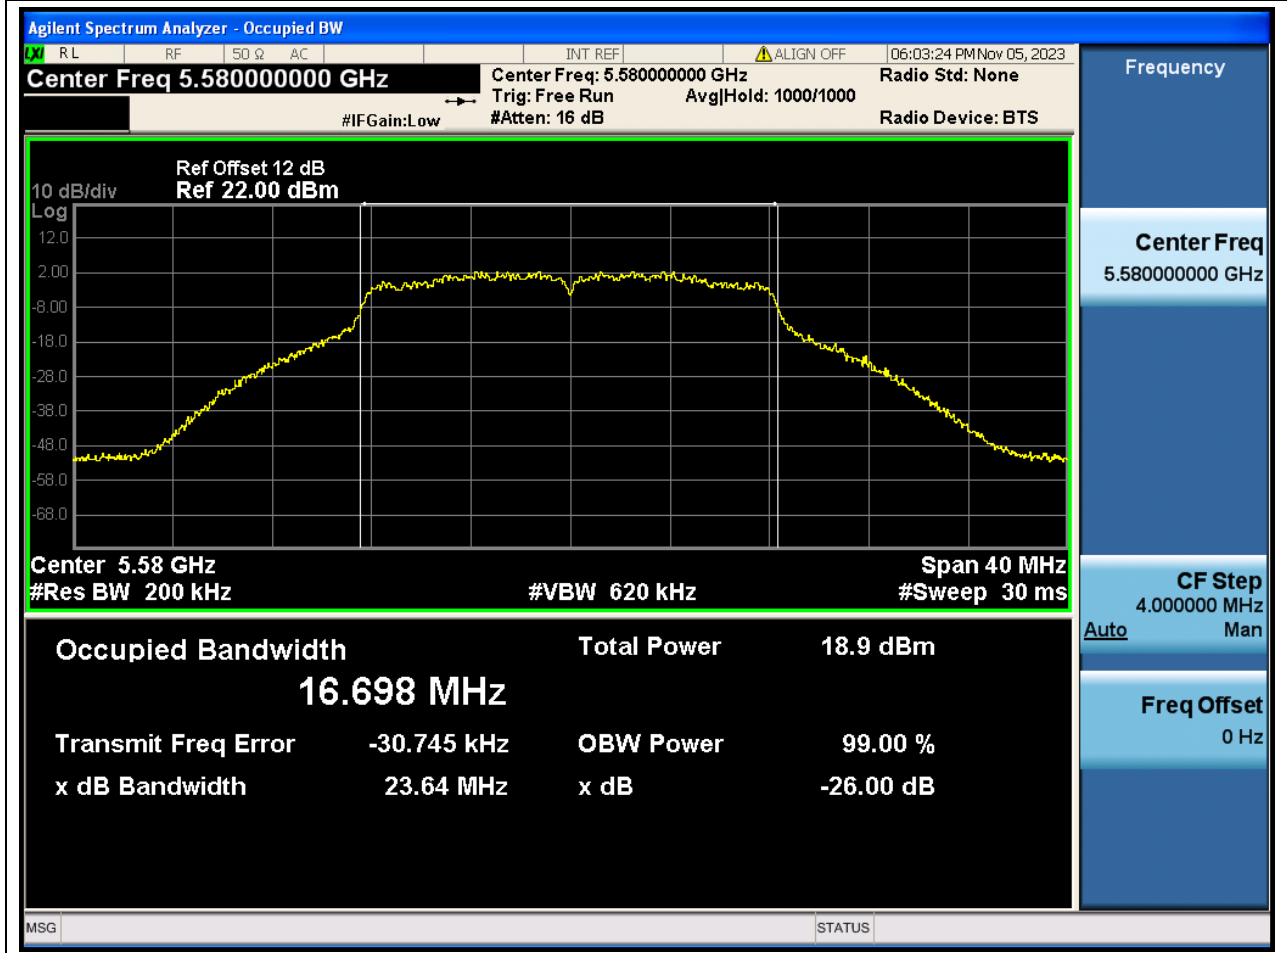

44. 802.11a_20M_Band3_M

44.1. A.2-26dB Bandwidth(NTNV)

Center Frequency (MHz)	XdB Down	RBW (MHz)	Detector	Limit (MHz)	XdB BandWidth (MHz)	Verdict
5580	26	0.2	Peak	0	23.636565	N/A