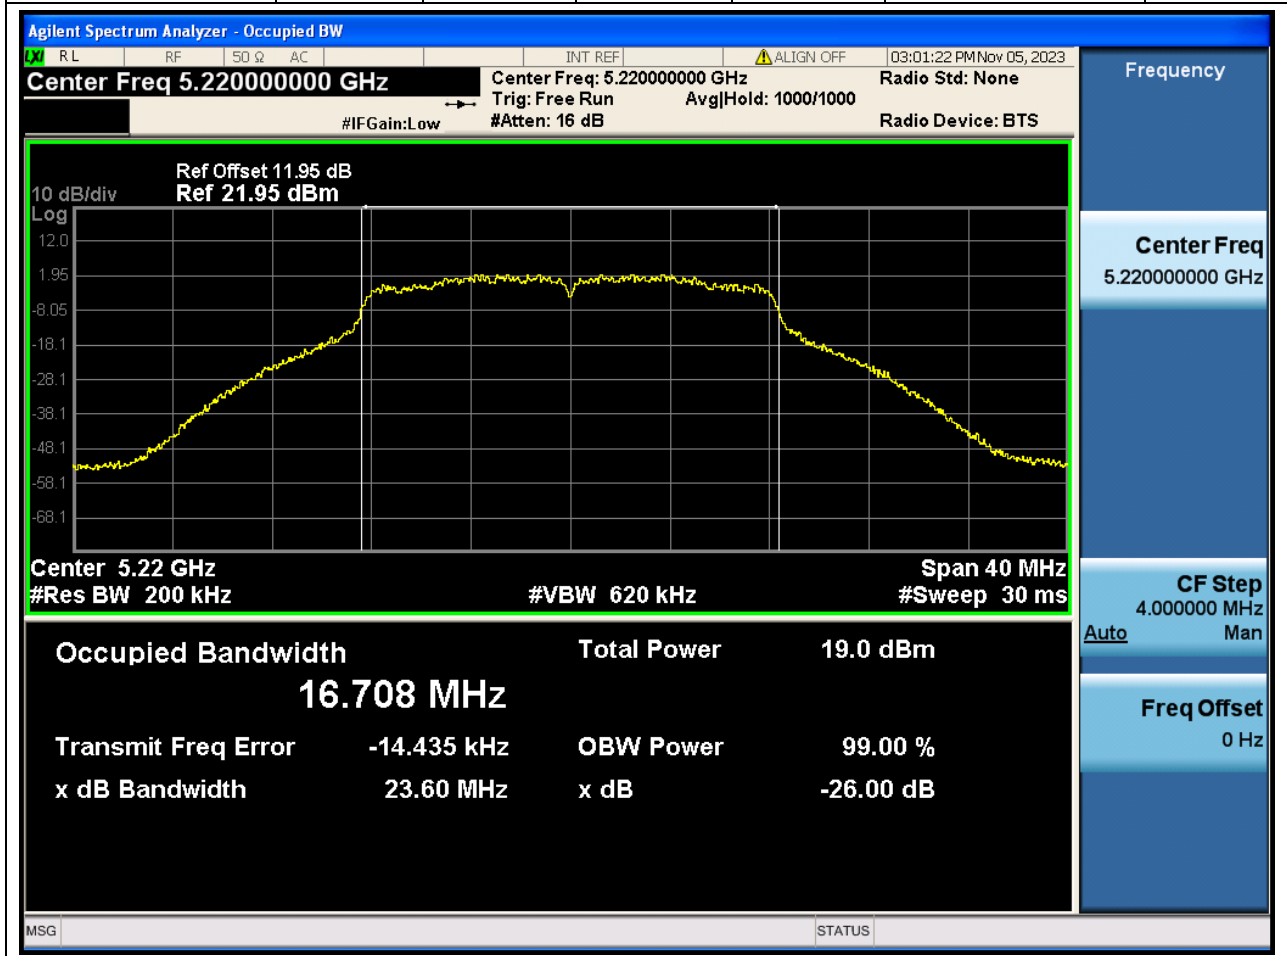

2. 802.11a_20M_Band1_M

2.2. A.2-26dB Bandwidth(NTNV)

Center Frequency (MHz)	XdB Down	RBW (MHz)	Detector	Limit (MHz)	XdB BandWidth (MHz)	Verdict
5220	26	0.2	Peak	0	23.6016	N/A