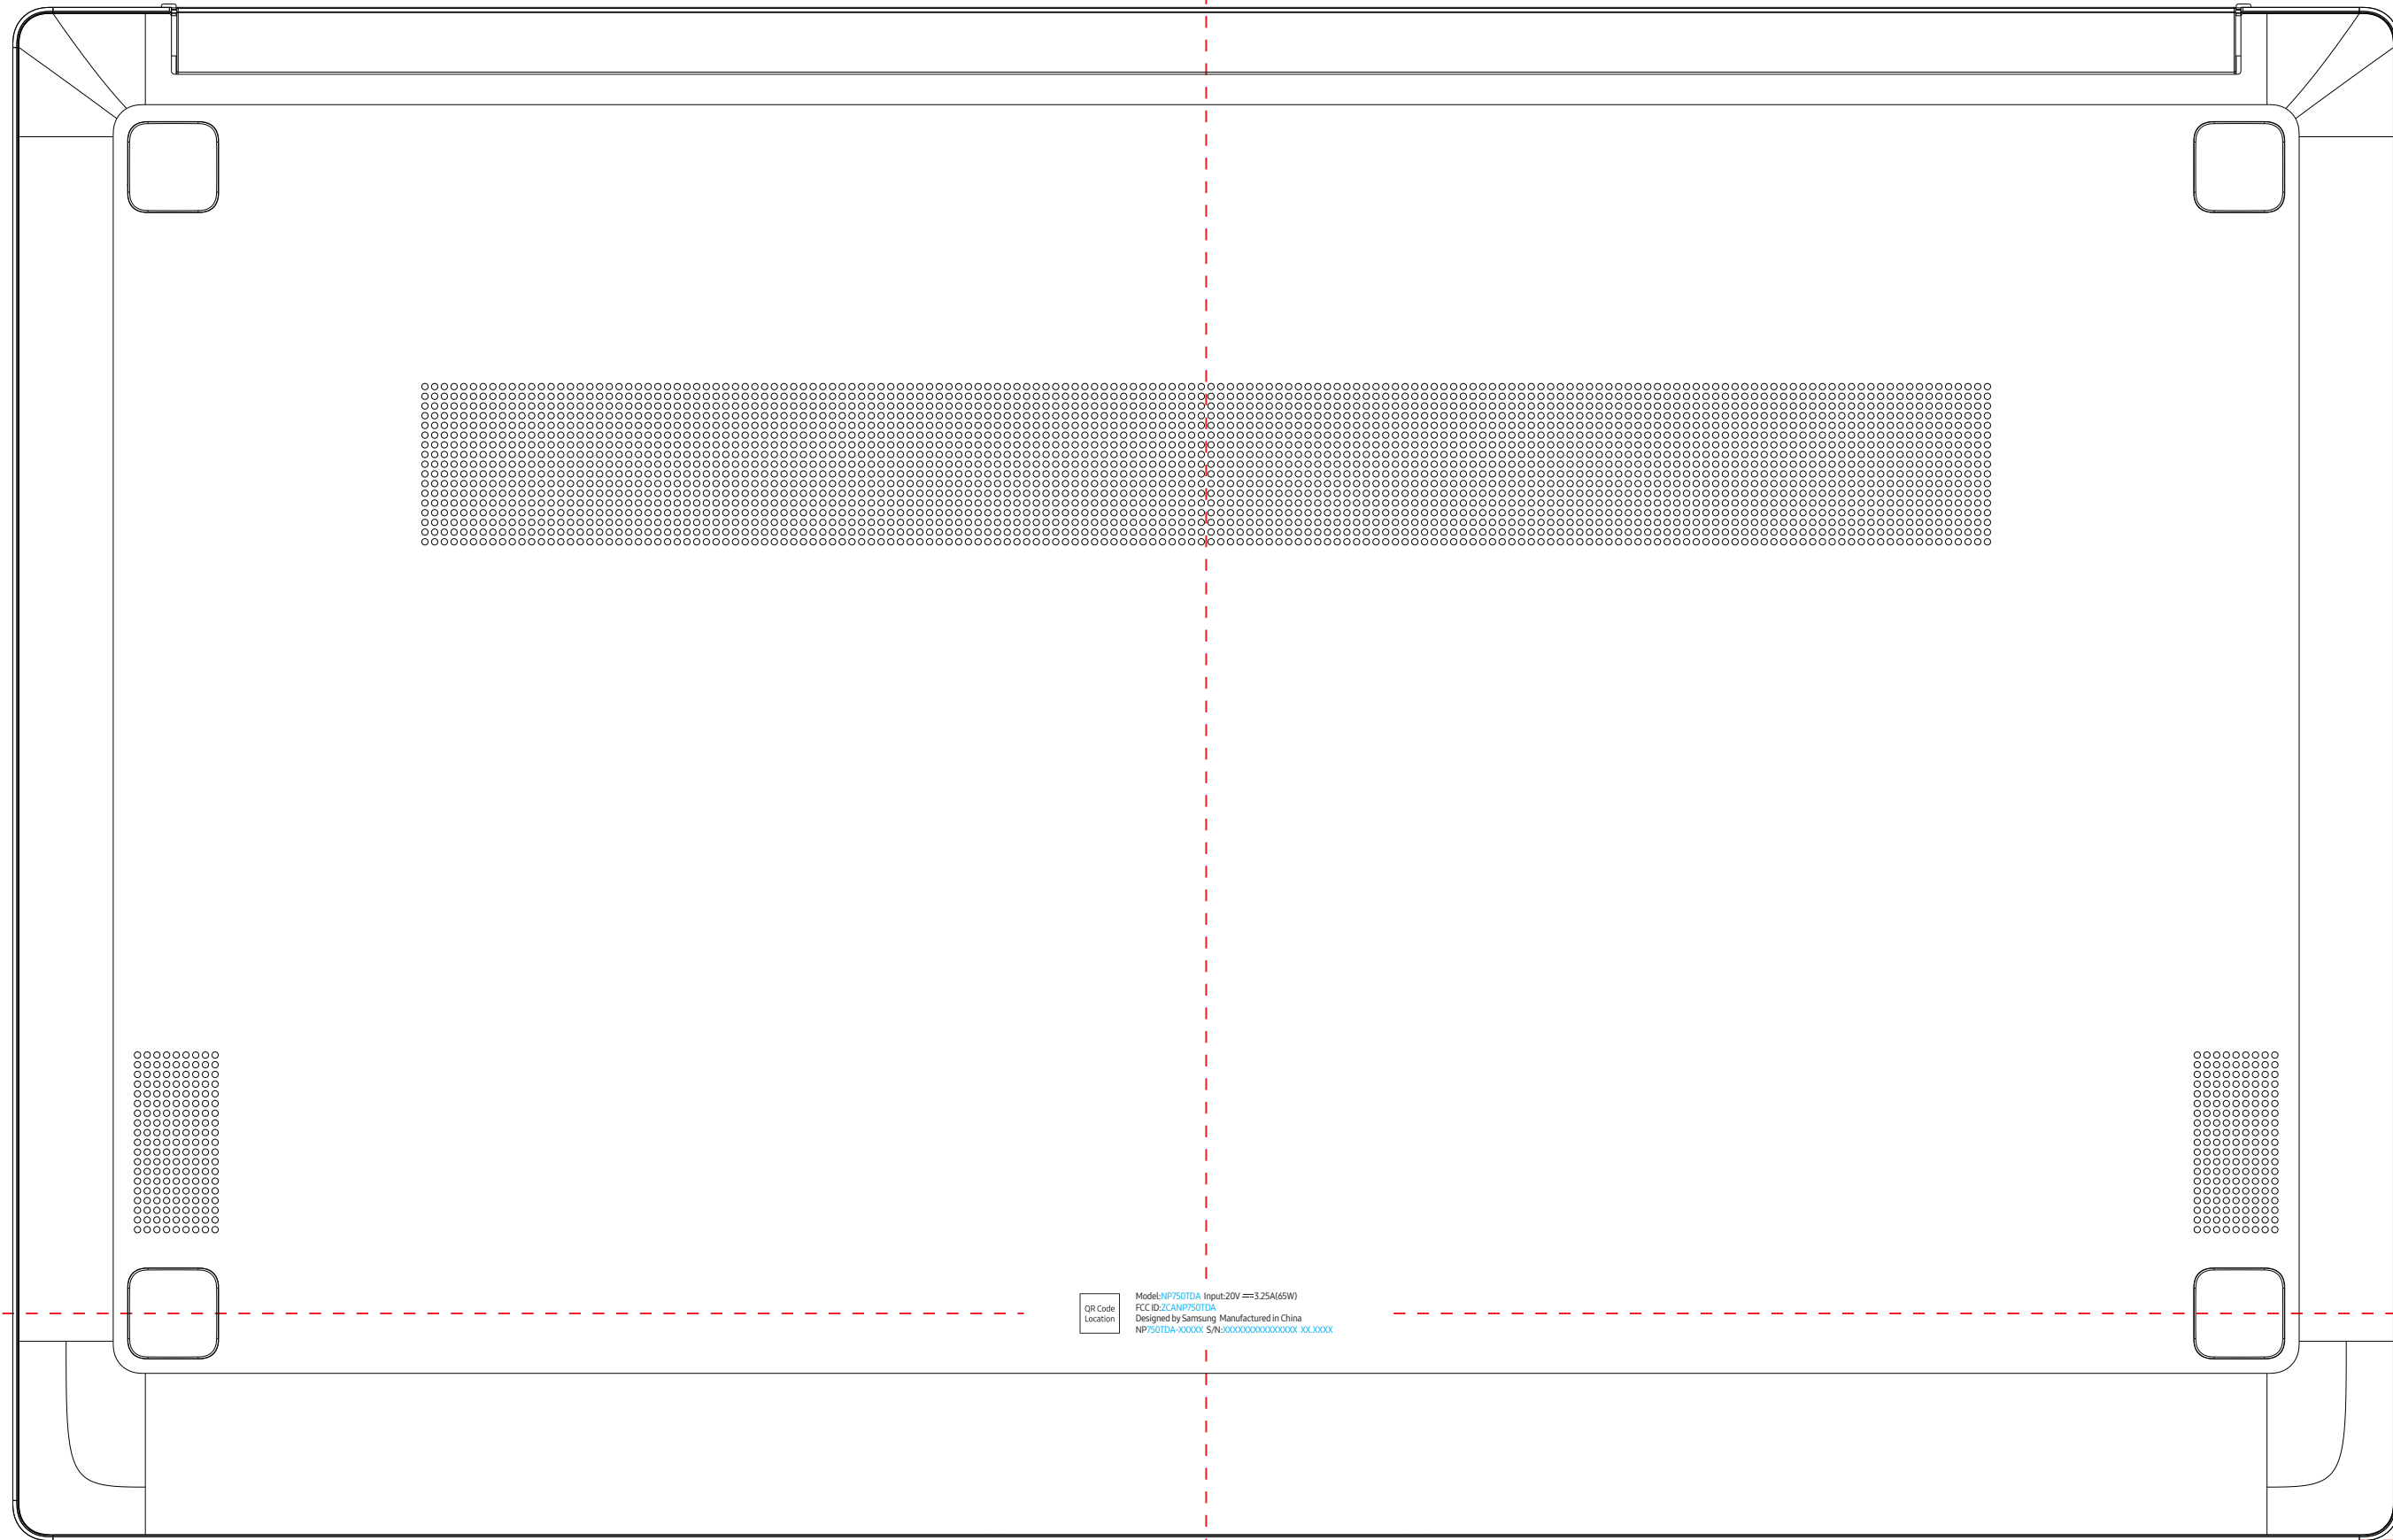

BBY

Rubber Foot
Center align

Center align

33.95mm