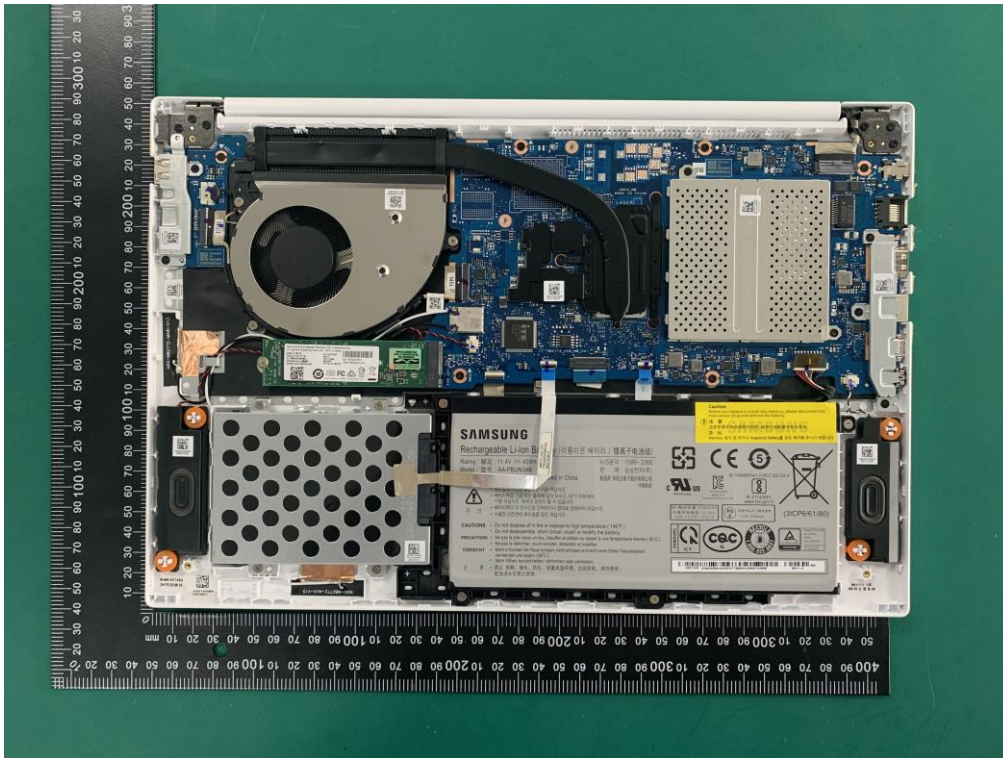

EUT INTERNAL PHOTOS

EUT UNCOVER VIEW (With GPU Version)

EUT UNCOVER VIEW (With GPU Version)

EUT UNCOVER VIEW (With GPU Version)

EUT UNCOVER VIEW (With GPU Version)

EUT UNCOVER VIEW (Without GPU Version)

EUT UNCOVER VIEW (Without GPU Version)

EUT UNCOVER VIEW (Without GPU Version)

EUT UNCOVER VIEW (Without GPU Version)

MAIN BOARD TOP VIEW (WITH SHIELDING)

MAIN BOARD TOP VIEW (WITHOUT SHIELDING)

MAIN BOARD TOP VIEW (WITHOUT SHIELDING)

MAIN BOARD REAR VIEW

Battery Photo