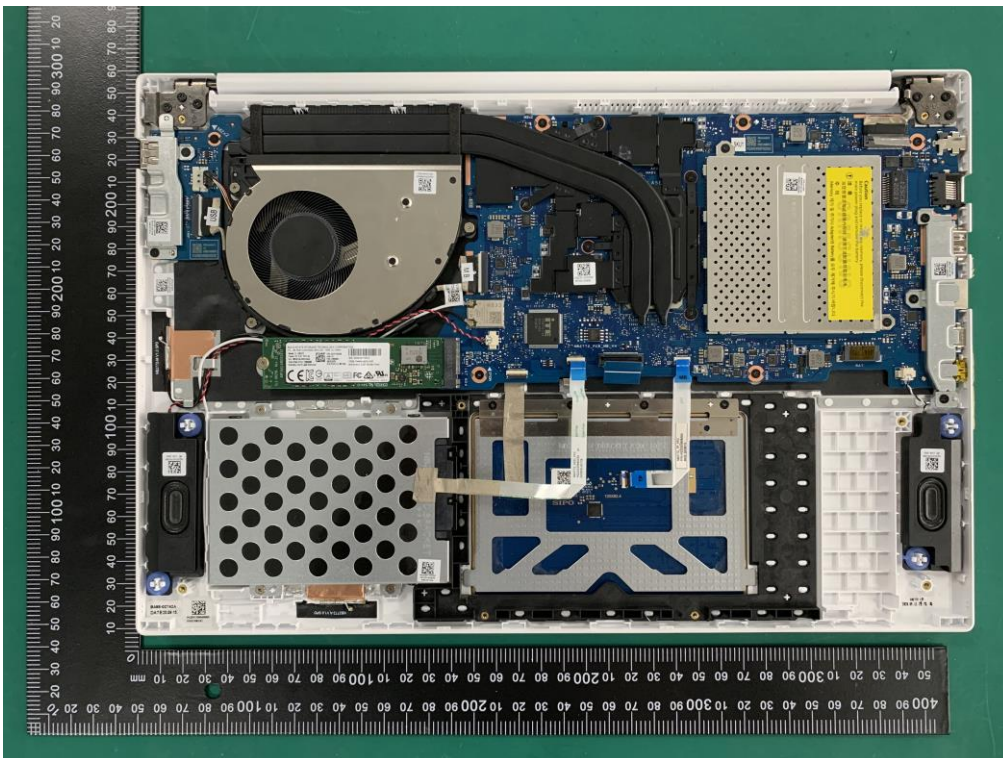

EUT INTERNAL PHOTOS

EUT UNCOVER VIEW (With GPU Version)

EUT UNCOVER VIEW (With GPU Version)

EUT UNCOVER VIEW (With GPU Version)

EUT UNCOVER VIEW (With GPU Version)

EUT UNCOVER VIEW (Without GPU Version)

EUT UNCOVER VIEW (Without GPU Version)

EUT UNCOVER VIEW (Without GPU Version)

EUT UNCOVER VIEW (Without GPU Version)

MAIN BOARD TOP VIEW (WITH SHIELDING)

MAIN BOARD TOP VIEW (WITHOUT SHIELDING)

MAIN BOARD TOP VIEW (WITHOUT SHIELDING)

MAIN BOARD REAR VIEW

Battery Photo