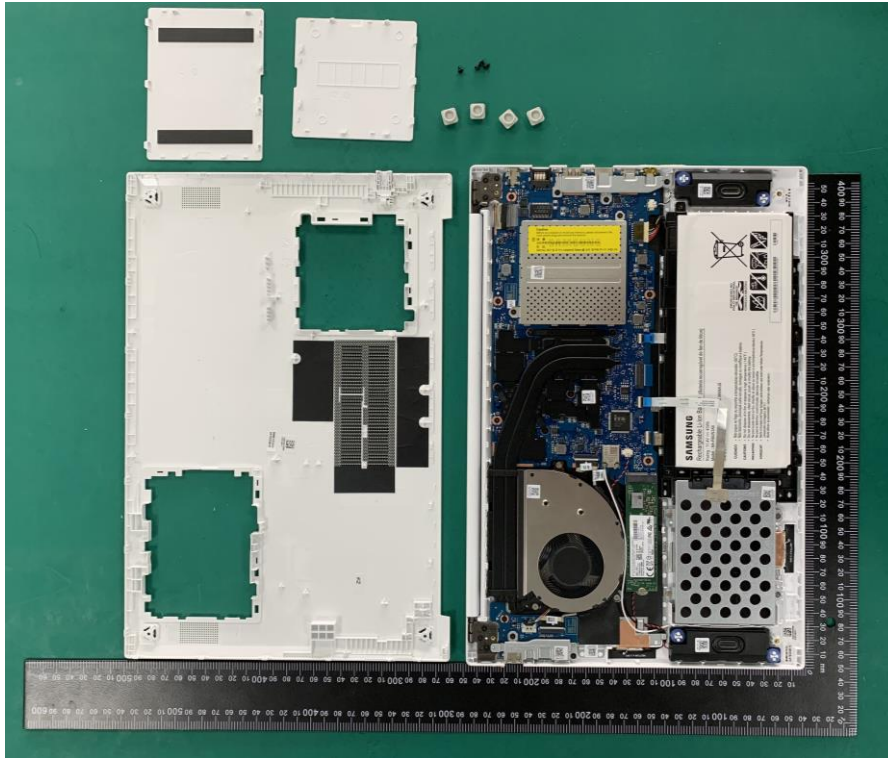

EUT INTERNAL PHOTOS

EUT UNCOVER VIEW (With GPU Version)

EUT UNCOVER VIEW (With GPU Version)

EUT UNCOVER VIEW (With GPU Version)

EUT UNCOVER VIEW (With GPU Version)

EUT UNCOVER VIEW (Without GPU Version)

EUT UNCOVER VIEW (Without GPU Version)

EUT UNCOVER VIEW (Without GPU Version)

EUT UNCOVER VIEW (Without GPU Version)

MAIN BOARD TOP VIEW (WITH SHIELDING)

MAIN BOARD TOP VIEW (WITHOUT SHIELDING)

MAIN BOARD TOP VIEW (WITHOUT SHIELDING)

MAIN BOARD REAR VIEW

Battery Photo