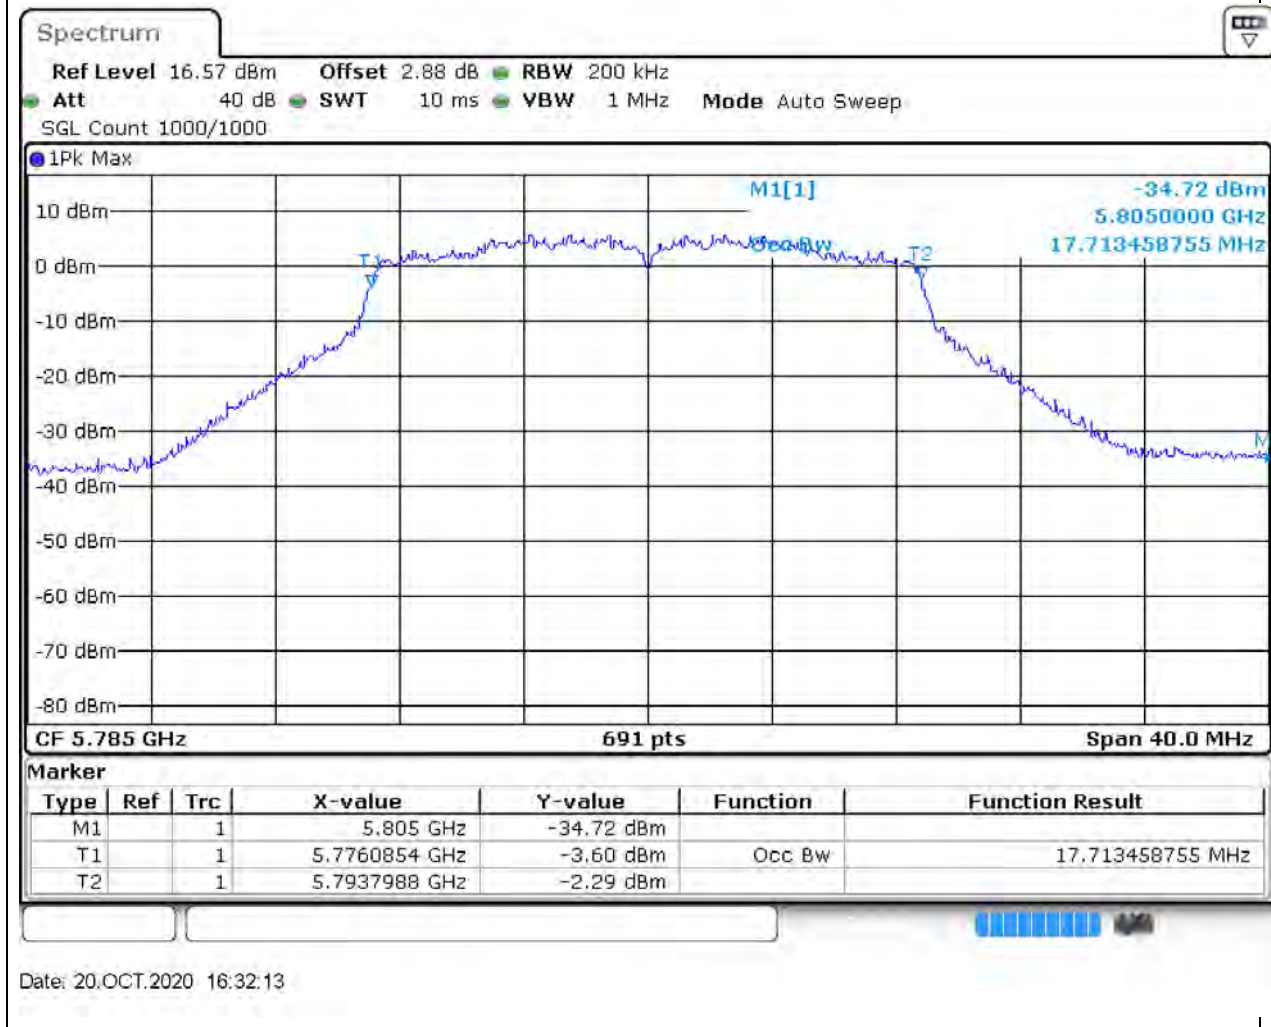

60. 802.11ac_20M_U-NII-3_M

60.1. A.2.2-99% Bandwidth(NTNV)

Center Frequency (MHz)	OBW Power (%)	RBW (MHz)	Detector	Limit (MHz)	OBW (MHz)	Verdict
5785	99	0.2	Peak	0	17.713459	Unknown