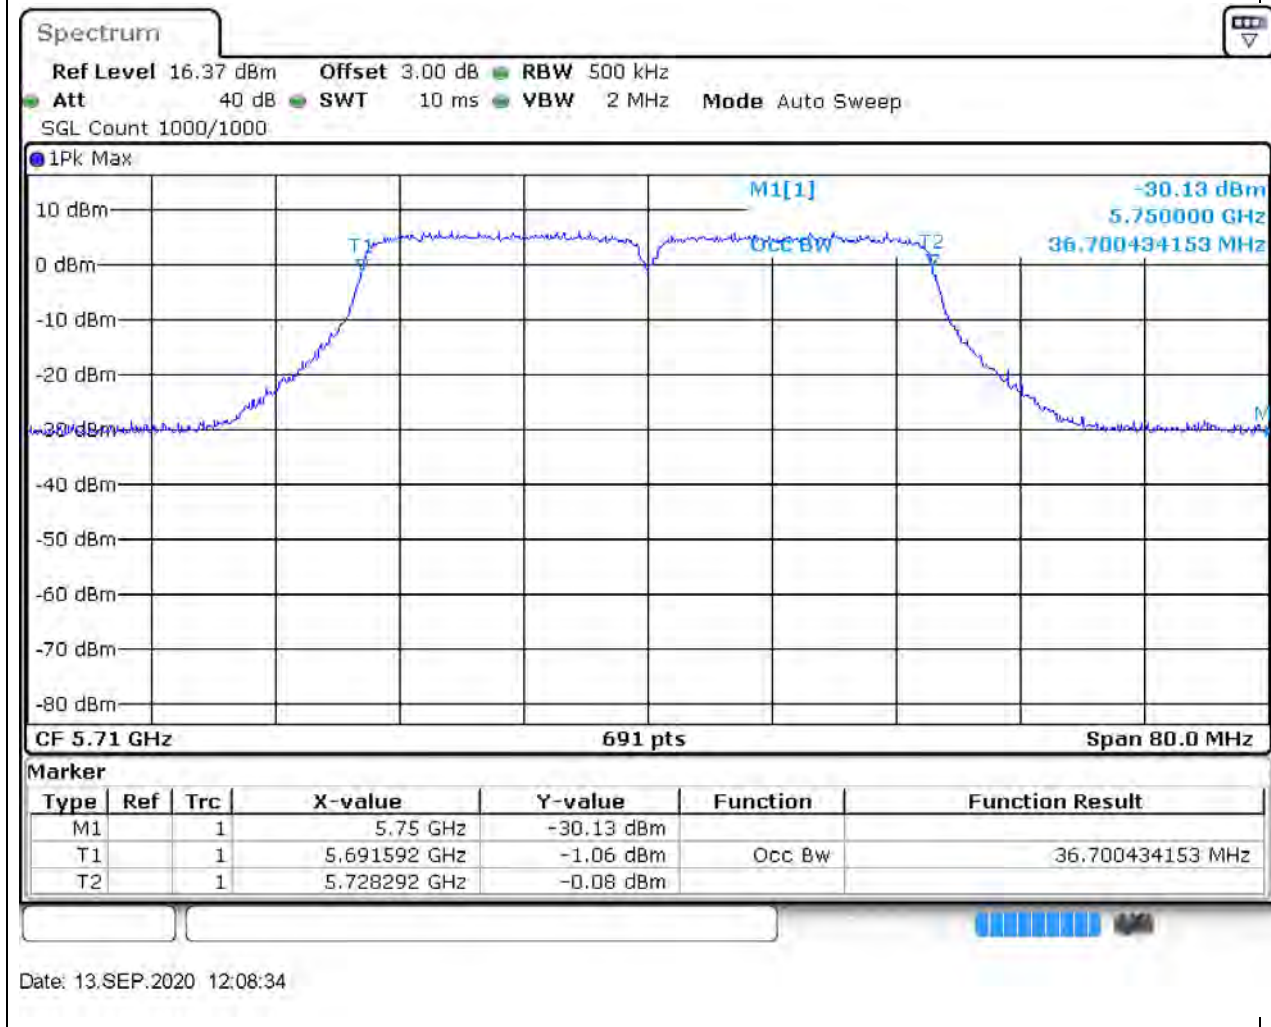

47.1. A.2.2-99% Bandwidth(NTNV)

Center Frequency (MHz)	OBW Power (%)	RBW (MHz)	Detector	Limit (MHz)	OBW (MHz)	Verdict
5710	99	0.5	Peak	0	36.700434	Unknown

62. 802.11ac_40M_U-NII-3_L

62.1. A.2.2-99% Bandwidth(NTNV)