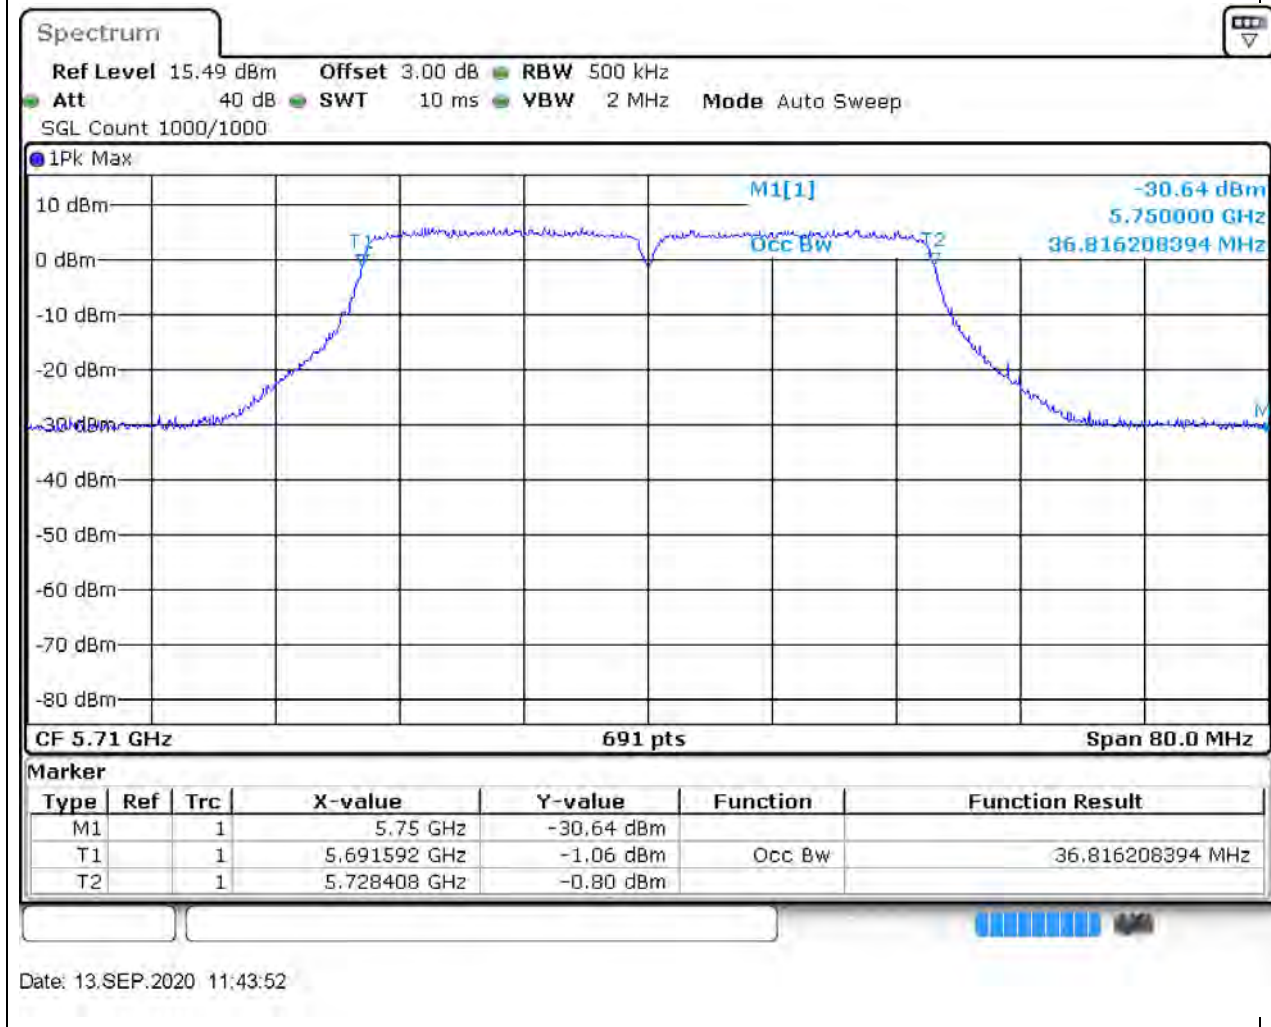

39. 802.11n_40M_U-NII-3_142

39.1. A.2.2-99% Bandwidth(NTNV)

Center Frequency (MHz)	OBW Power (%)	RBW (MHz)	Detector	Limit (MHz)	OBW (MHz)	Verdict
5710	99	0.5	Peak	0	36.816208	Unknown