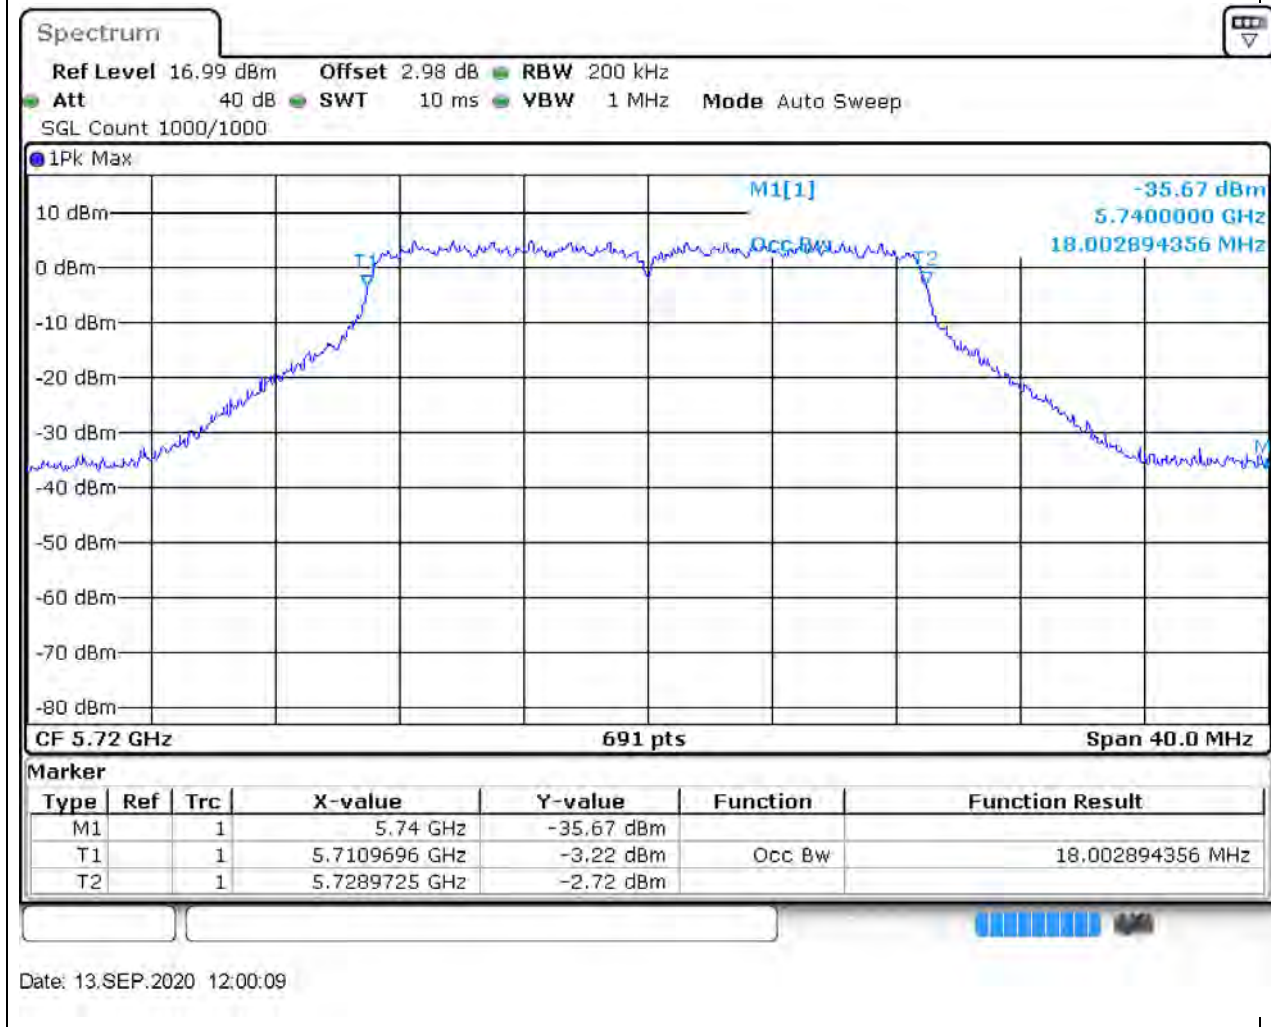

43. 802.11ac_20M_U-NII-3_CH144

43.1. A.2.2-99% Bandwidth(NTNV)

Center Frequency (MHz)	OBW Power (%)	RBW (MHz)	Detector	Limit (MHz)	OBW (MHz)	Verdict
5720	99	0.2	Peak	0	18.002894	Unknown