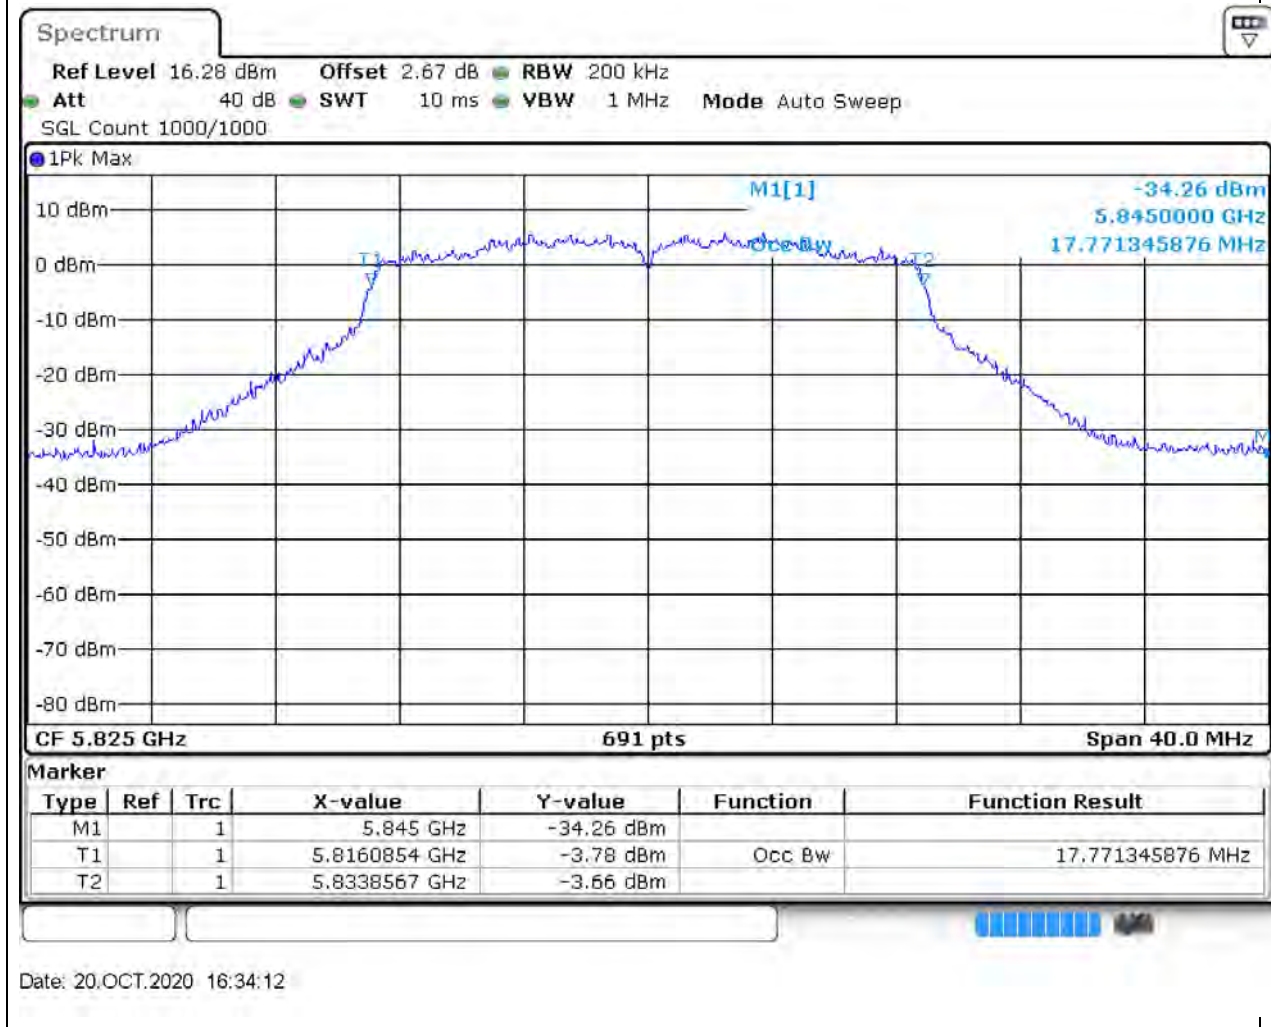

61. 802.11ac_20M_U-NII-3_H

61.1. A.2.2-99% Bandwidth(NTNV)

Center Frequency (MHz)	OBW Power (%)	RBW (MHz)	Detector	Limit (MHz)	OBW (MHz)	Verdict
5825	99	0.2	Peak	0	17.771346	Unknown