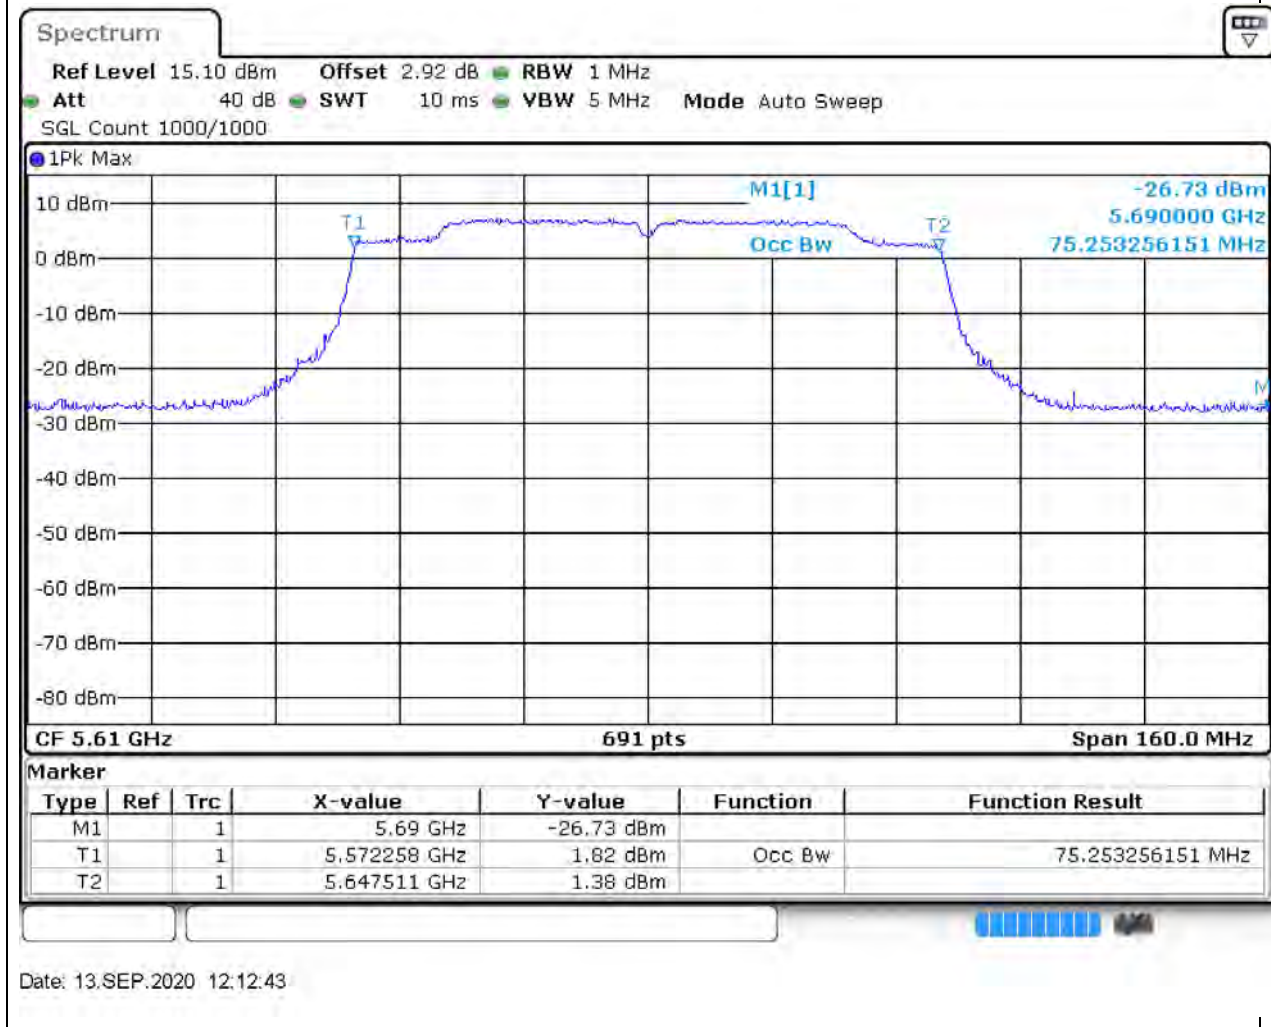

49. 802.11ac_80M_U-NII-2C_M

49.1. A.2.2-99% Bandwidth(NTNV)

Center Frequency (MHz)	OBW Power (%)	RBW (MHz)	Detector	Limit (MHz)	OBW (MHz)	Verdict
5610	99	1	Peak	0	75.253256	Unknown