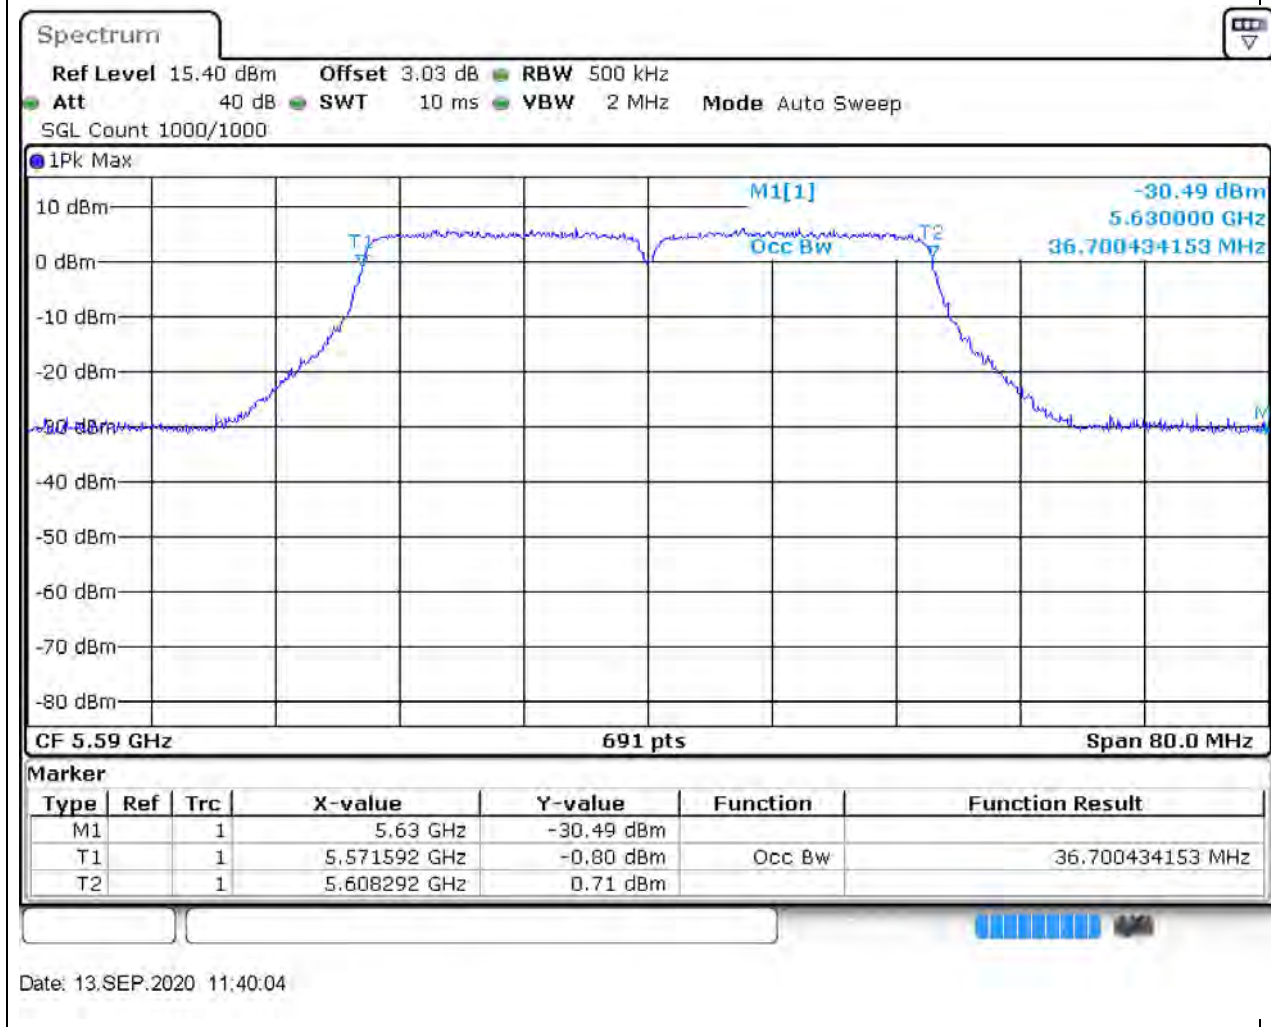

37. 802.11n_40M_U-NII-2C_M

37.1. A.2.2-99% Bandwidth(NTNV)

Center Frequency (MHz)	OBW Power (%)	RBW (MHz)	Detector	Limit (MHz)	OBW (MHz)	Verdict
5590	99	0.5	Peak	0	36.700434	Unknown