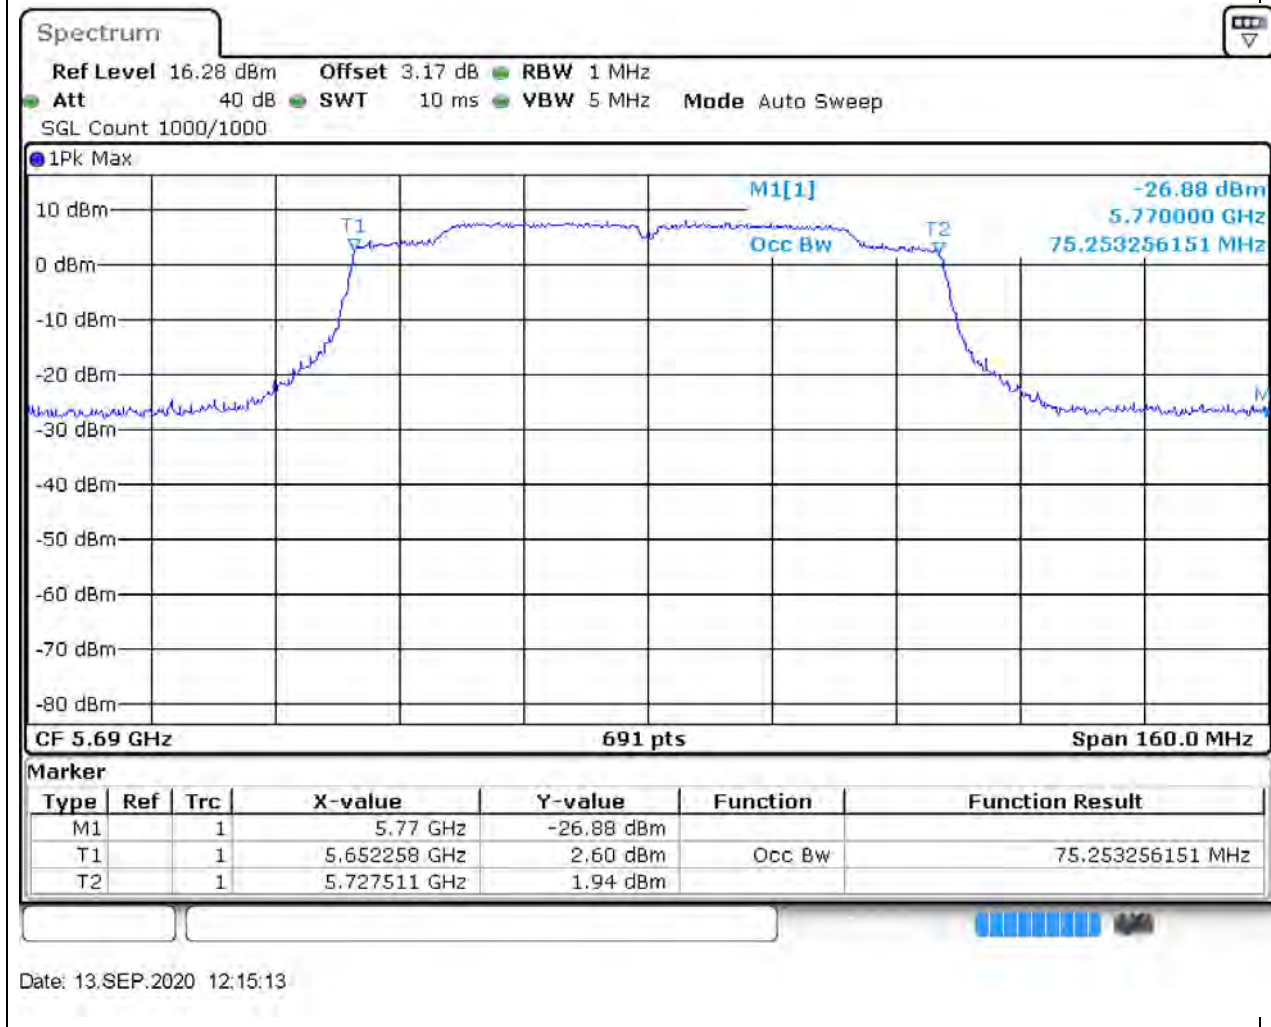

50. 802.11ac_80M_U-NII-3_CH138

50.1. A.2.2-99% Bandwidth(NTNV)

Center Frequency (MHz)	OBW Power (%)	RBW (MHz)	Detector	Limit (MHz)	OBW (MHz)	Verdict
5690	99	1	Peak	0	75.253256	Unknown