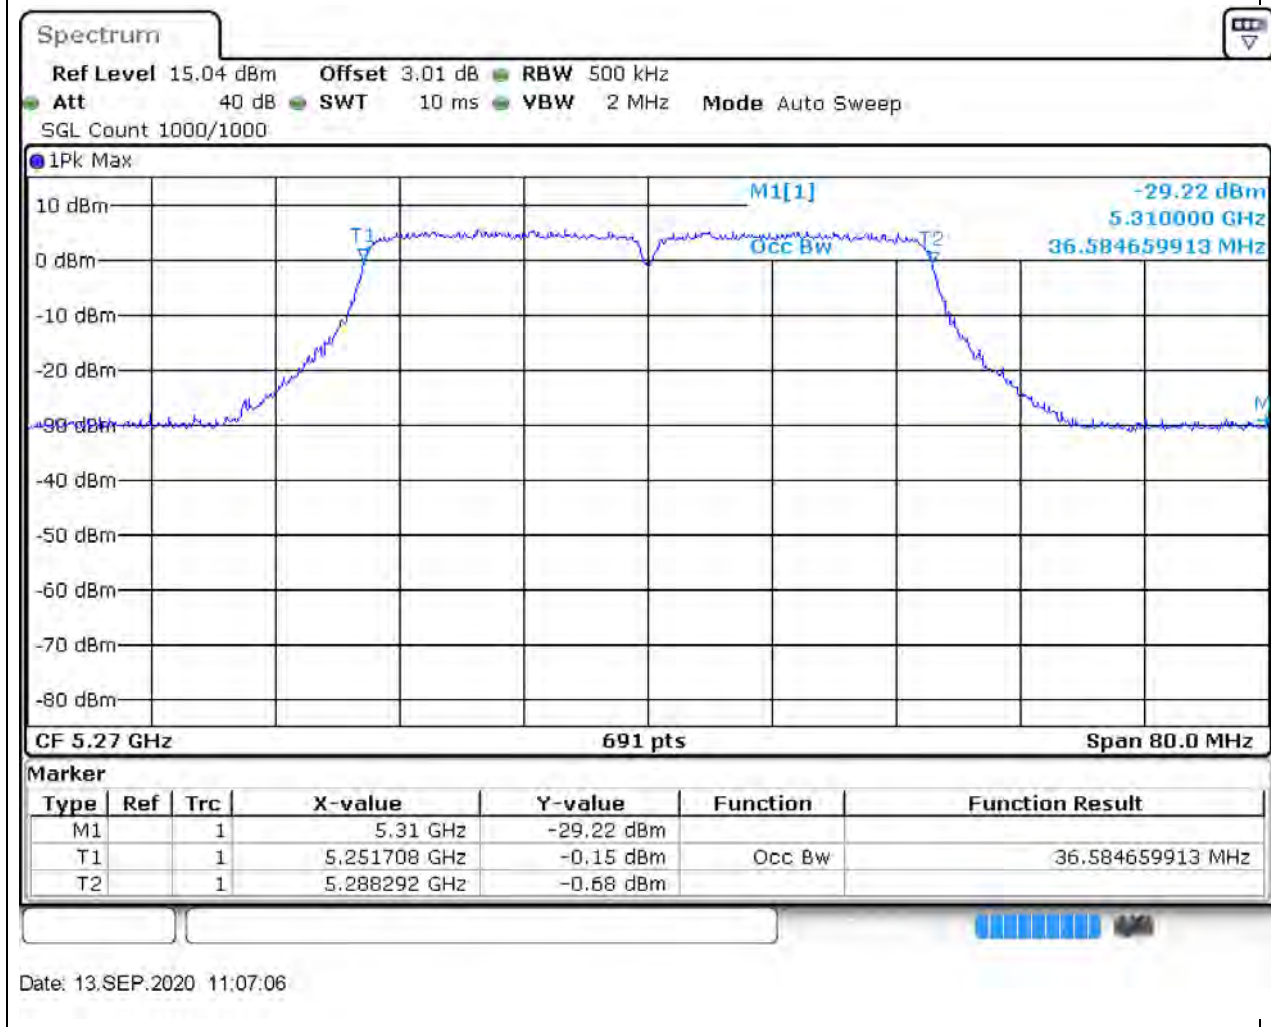

26. 802.11ac_40M_U-NII-2A_L

26.1. A.2.2-99% Bandwidth(NTNV)

Center Frequency (MHz)	OBW Power (%)	RBW (MHz)	Detector	Limit (MHz)	OBW (MHz)	Verdict
5270	99	0.5	Peak	0	36.58466	Unknown