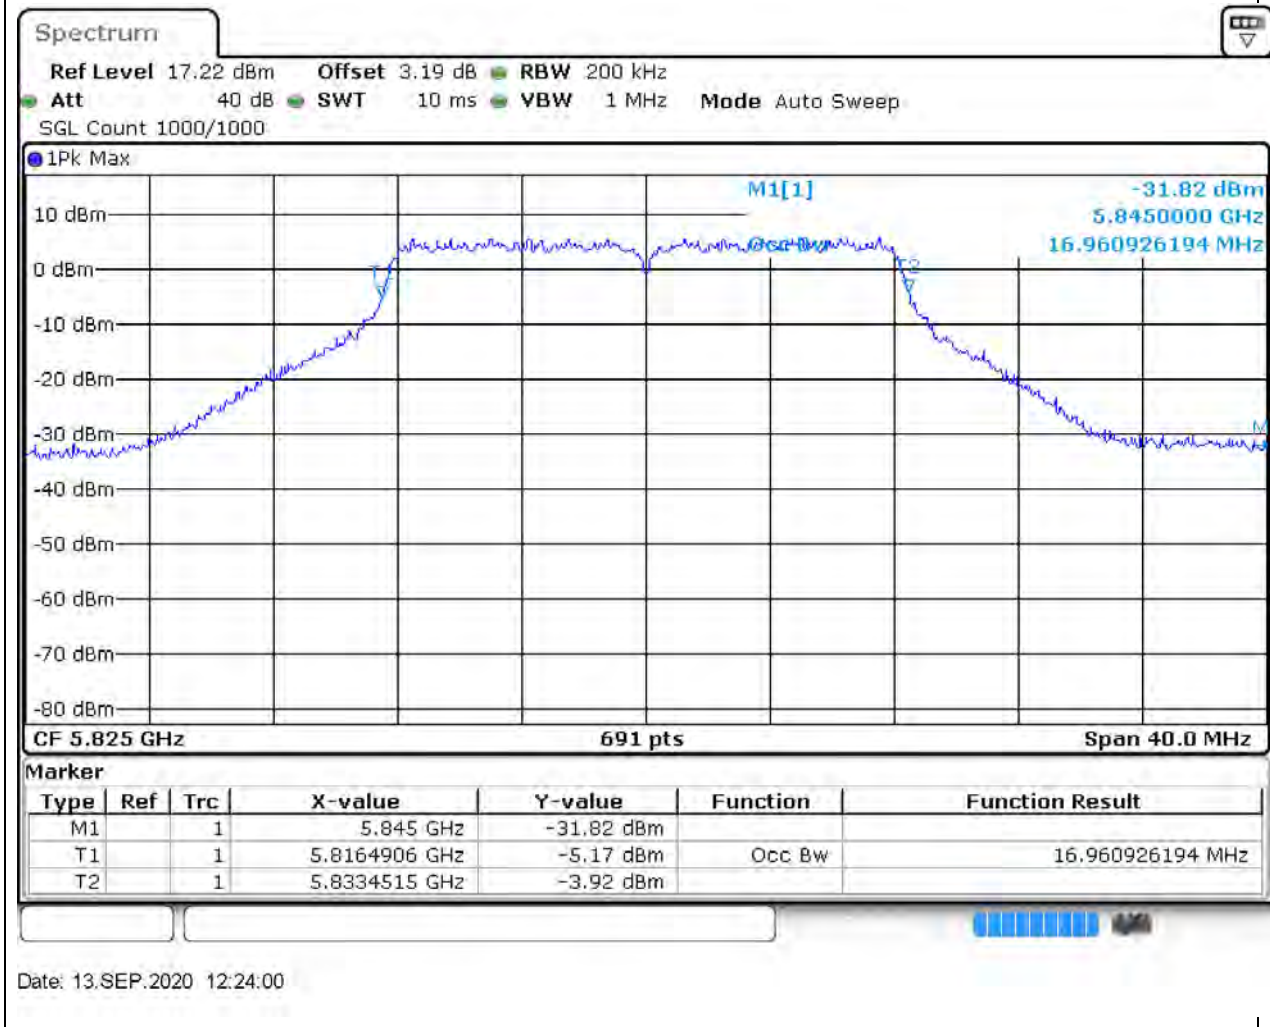

53. 802.11a_20M_U-NII-3_H

53.1. A.2.2-99% Bandwidth(NTNV)

Center Frequency (MHz)	OBW Power (%)	RBW (MHz)	Detector	Limit (MHz)	OBW (MHz)	Verdict
5825	99	0.2	Peak	0	16.960926	Unknown