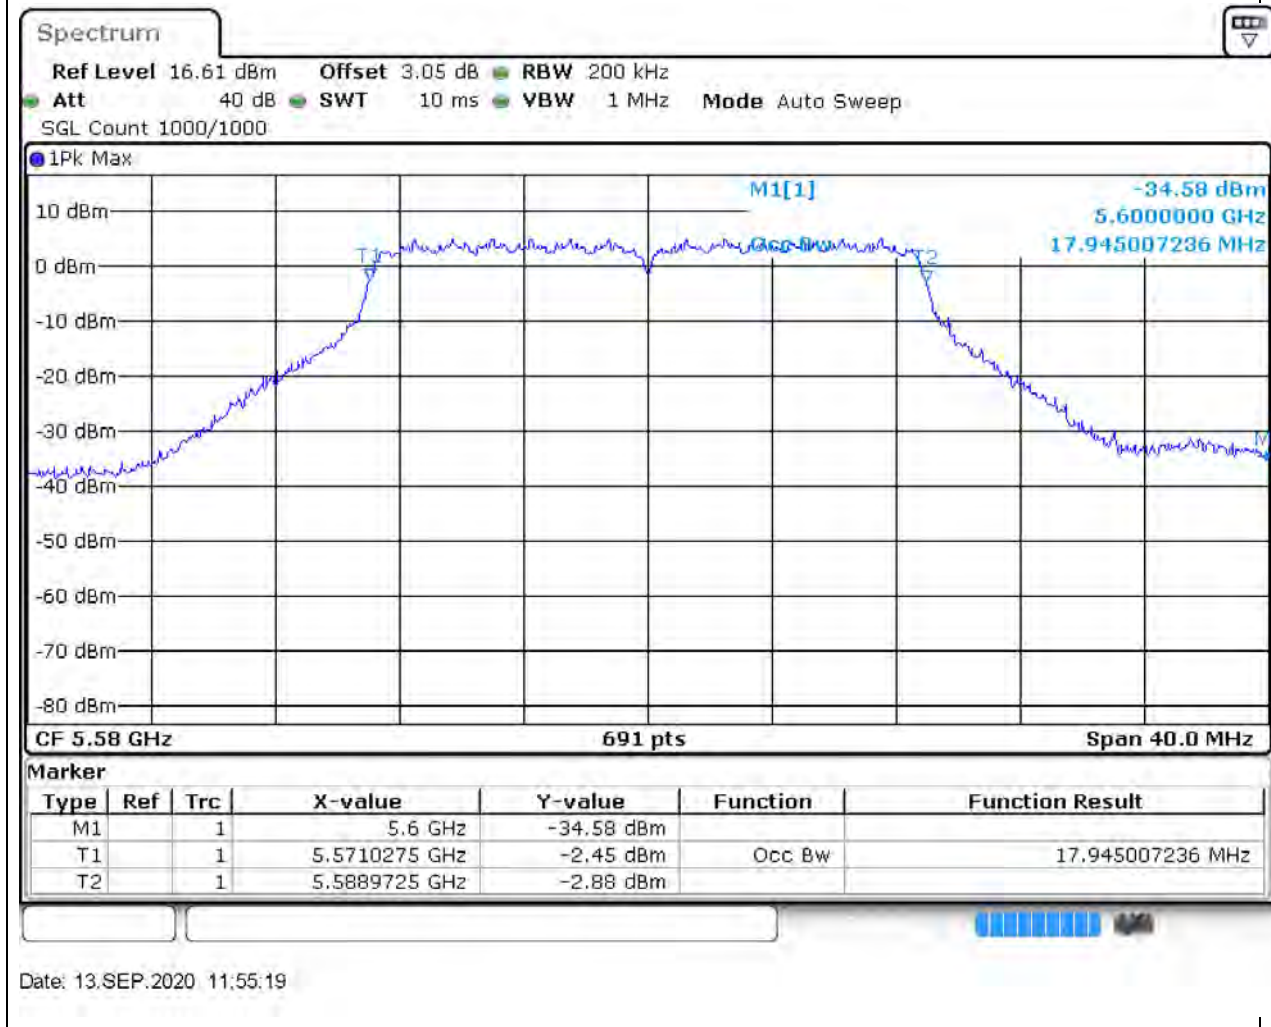

41. 802.11ac_20M_U-NII-2C_M

41.1. A.2.2-99% Bandwidth(NTNV)

Center Frequency (MHz)	OBW Power (%)	RBW (MHz)	Detector	Limit (MHz)	OBW (MHz)	Verdict
5580	99	0.2	Peak	0	17.945007	Unknown