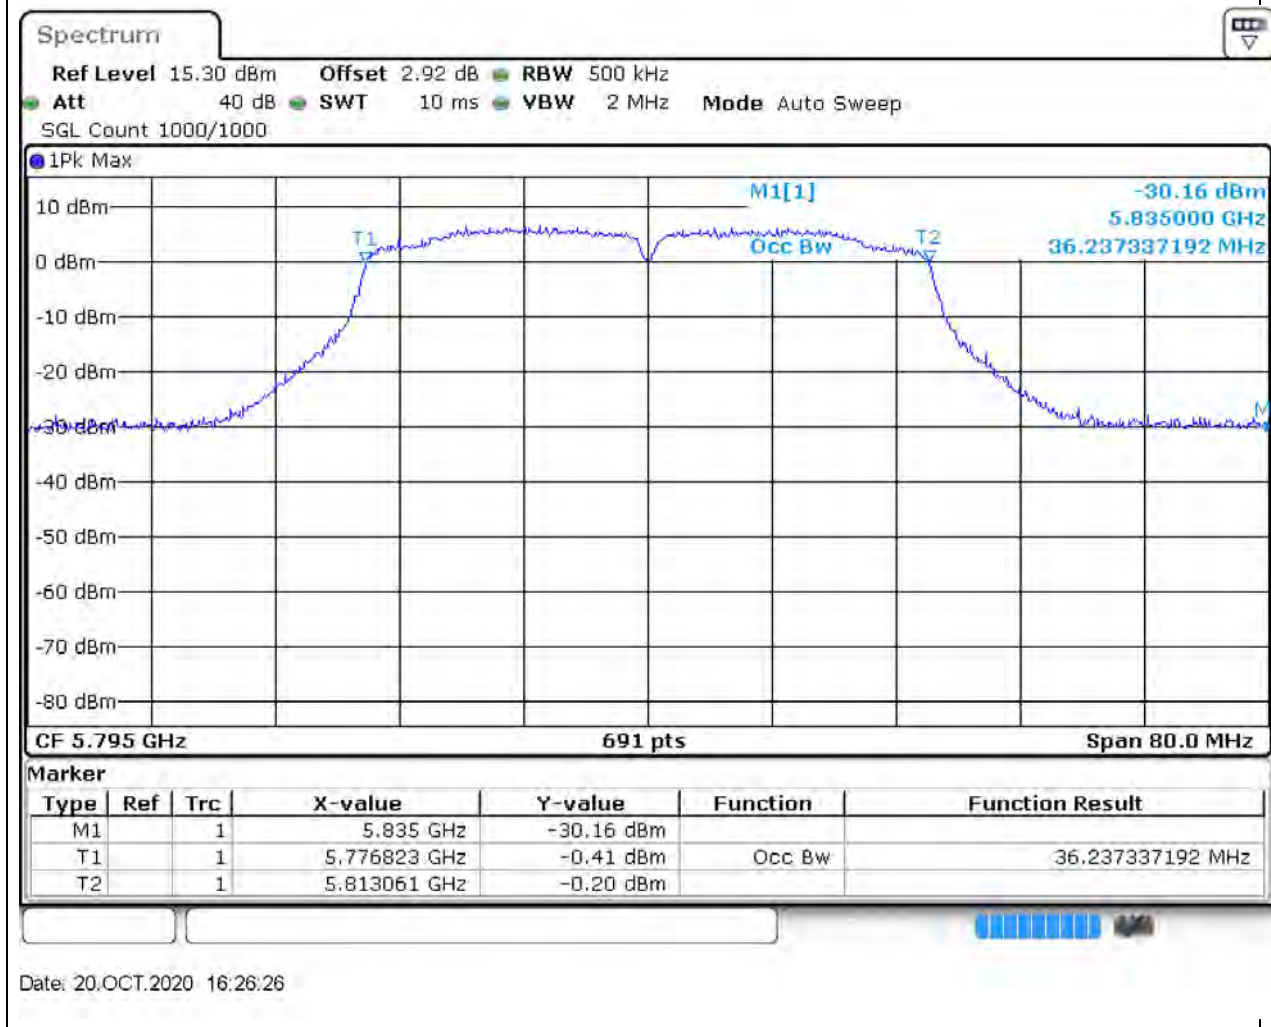

58. 802.11n_40M_U-NII-3_H

58.1. A.2.2-99% Bandwidth(NTNV)

Center Frequency (MHz)	OBW Power (%)	RBW (MHz)	Detector	Limit (MHz)	OBW (MHz)	Verdict
5795	99	0.5	Peak	0	36.237337	Unknown