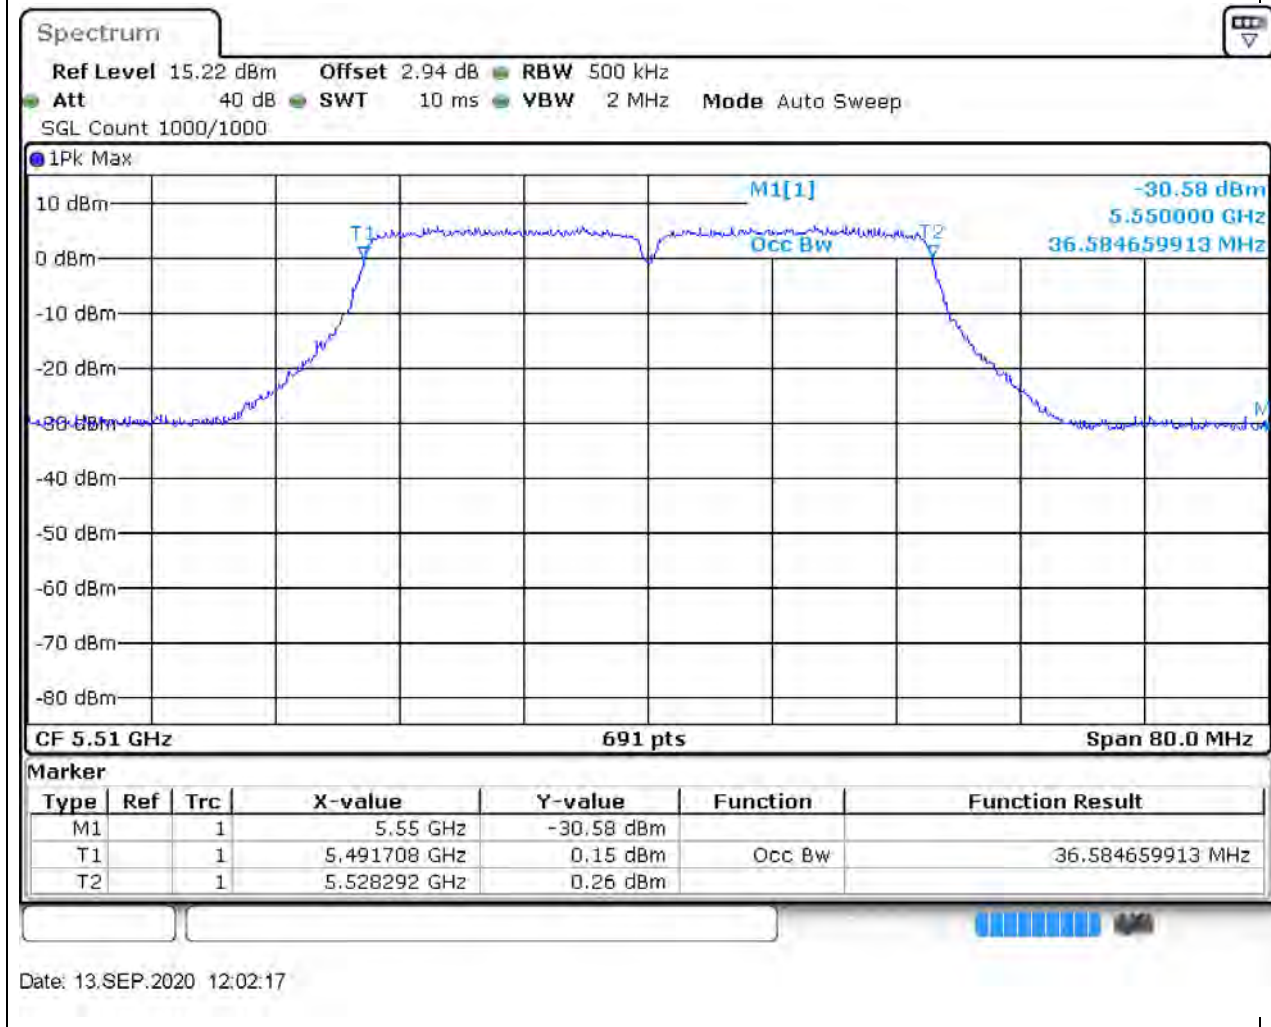

44. 802.11ac_40M_U-NII-2C_L

44.1. A.2.2-99% Bandwidth(NTNV)

Center Frequency (MHz)	OBW Power (%)	RBW (MHz)	Detector	Limit (MHz)	OBW (MHz)	Verdict
5510	99	0.5	Peak	0	36.58466	Unknown