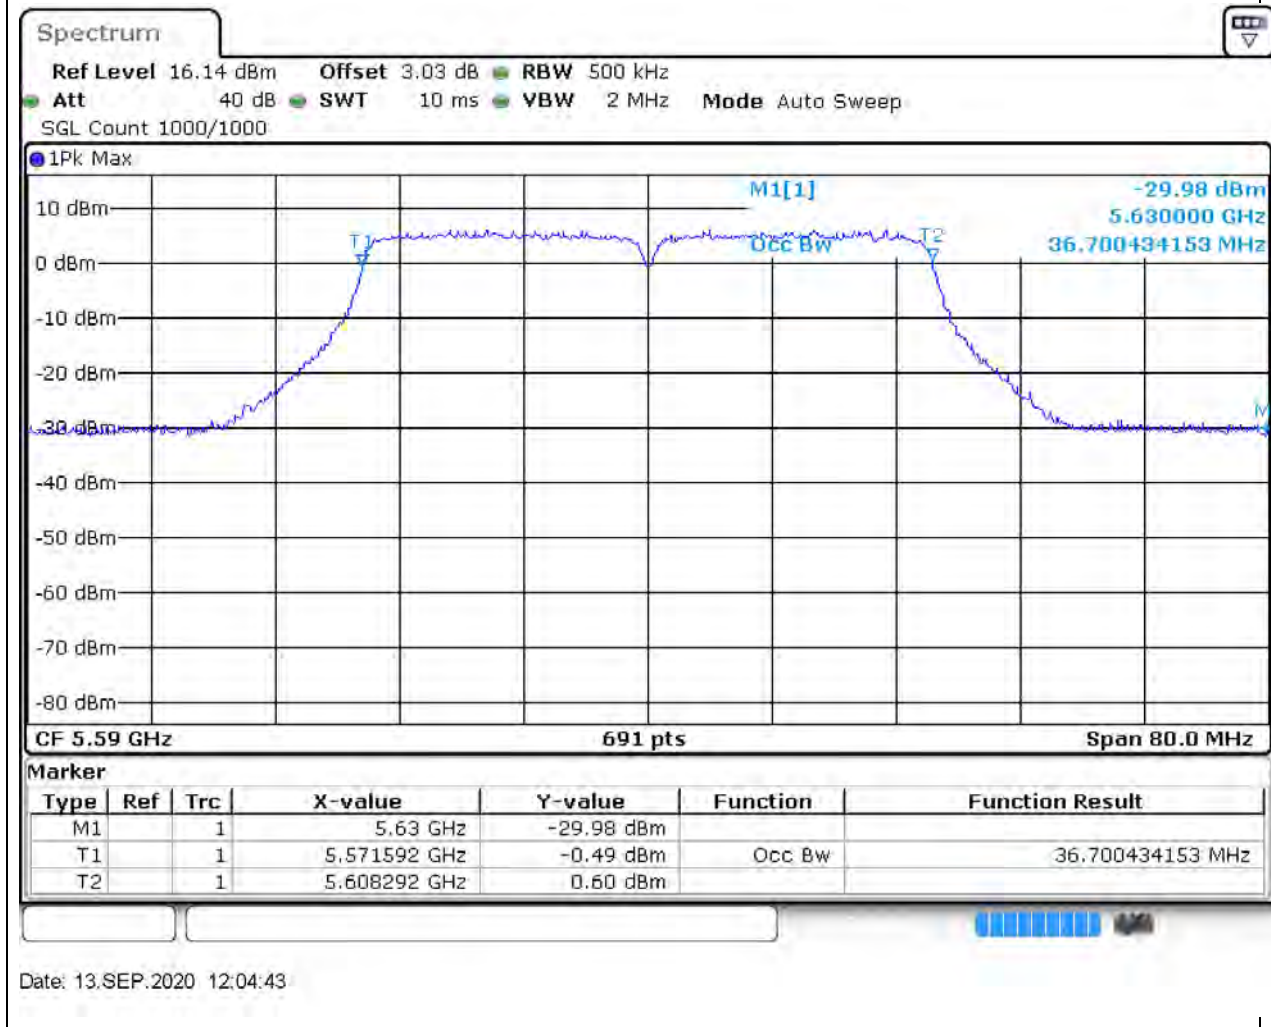

45. 802.11ac_40M_U-NII-2C_M

45.1. A.2.2-99% Bandwidth(NTNV)

Center Frequency (MHz)	OBW Power (%)	RBW (MHz)	Detector	Limit (MHz)	OBW (MHz)	Verdict
5590	99	0.5	Peak	0	36.700434	Unknown