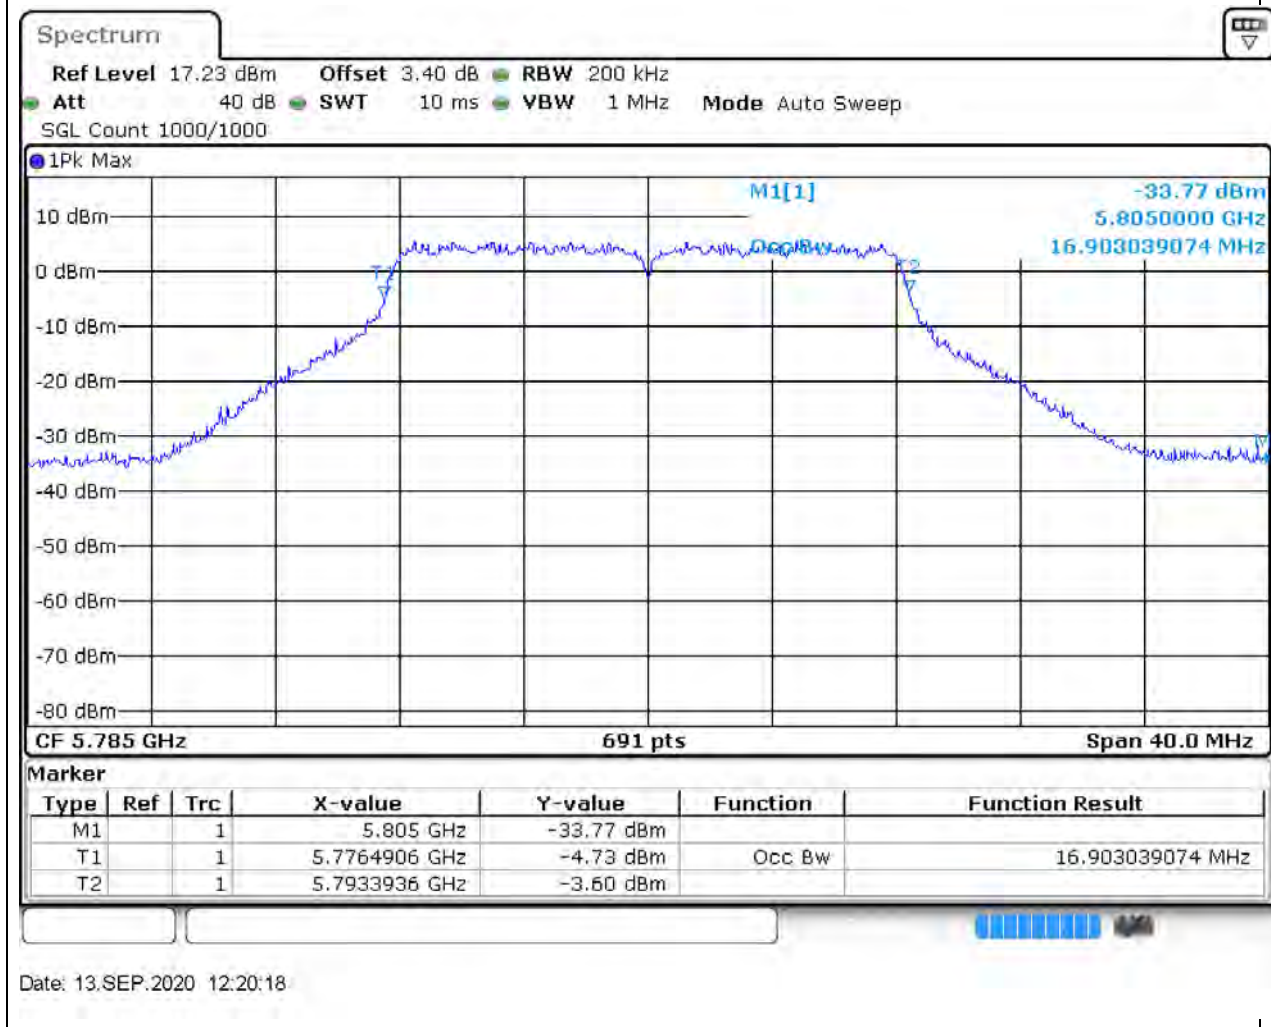

52. 802.11a_20M_U-NII-3_M

52.1. A.2.2-99% Bandwidth(NTNV)

Center Frequency (MHz)	OBW Power (%)	RBW (MHz)	Detector	Limit (MHz)	OBW (MHz)	Verdict
5785	99	0.2	Peak	0	16.903039	Unknown