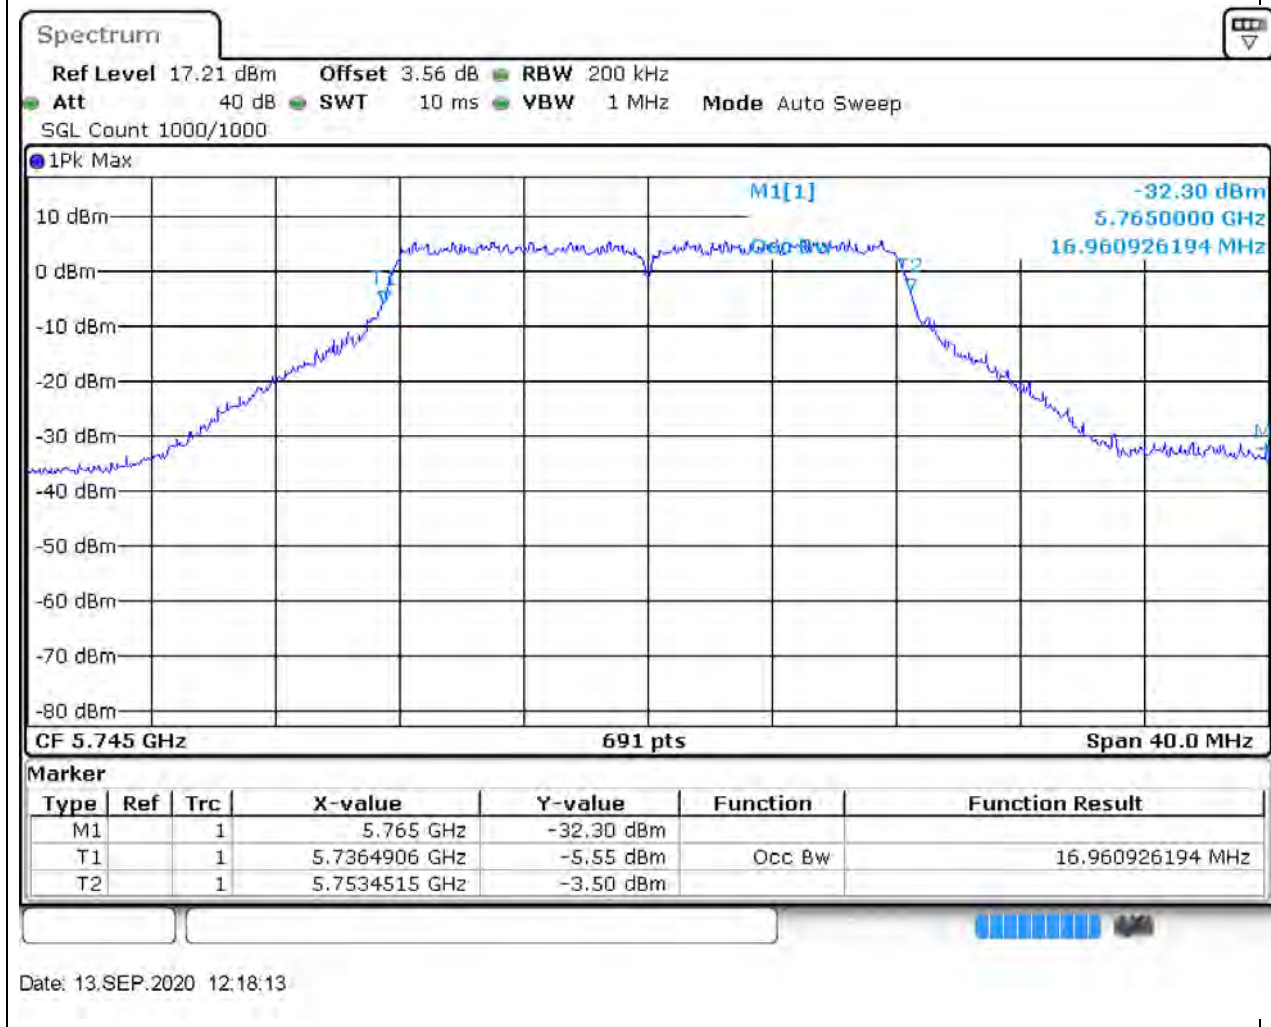

51. 802.11a_20M_U-NII-3_L

51.1. A.2.2-99% Bandwidth(NTNV)

Center Frequency (MHz)	OBW Power (%)	RBW (MHz)	Detector	Limit (MHz)	OBW (MHz)	Verdict
5745	99	0.2	Peak	0	16.960926	Unknown