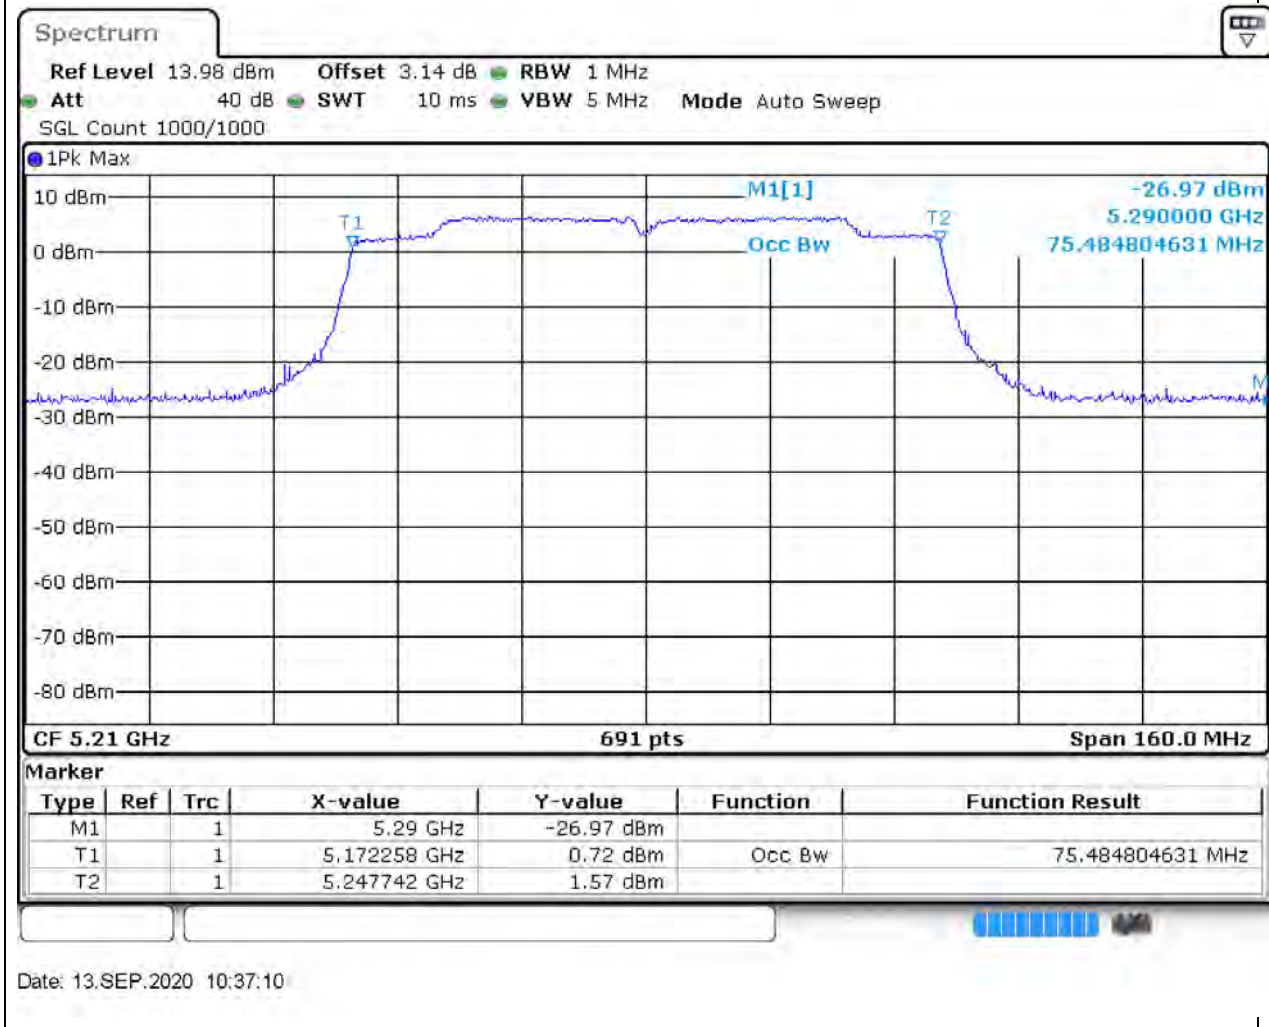

14. 802.11ac_80M_U-NII-1_M

14.1. A.2.2-99% Bandwidth(NTNV)

Center Frequency (MHz)	OBW Power (%)	RBW (MHz)	Detector	Limit (MHz)	OBW (MHz)	Verdict
5210	99	1	Peak	0	75.484805	Unknow