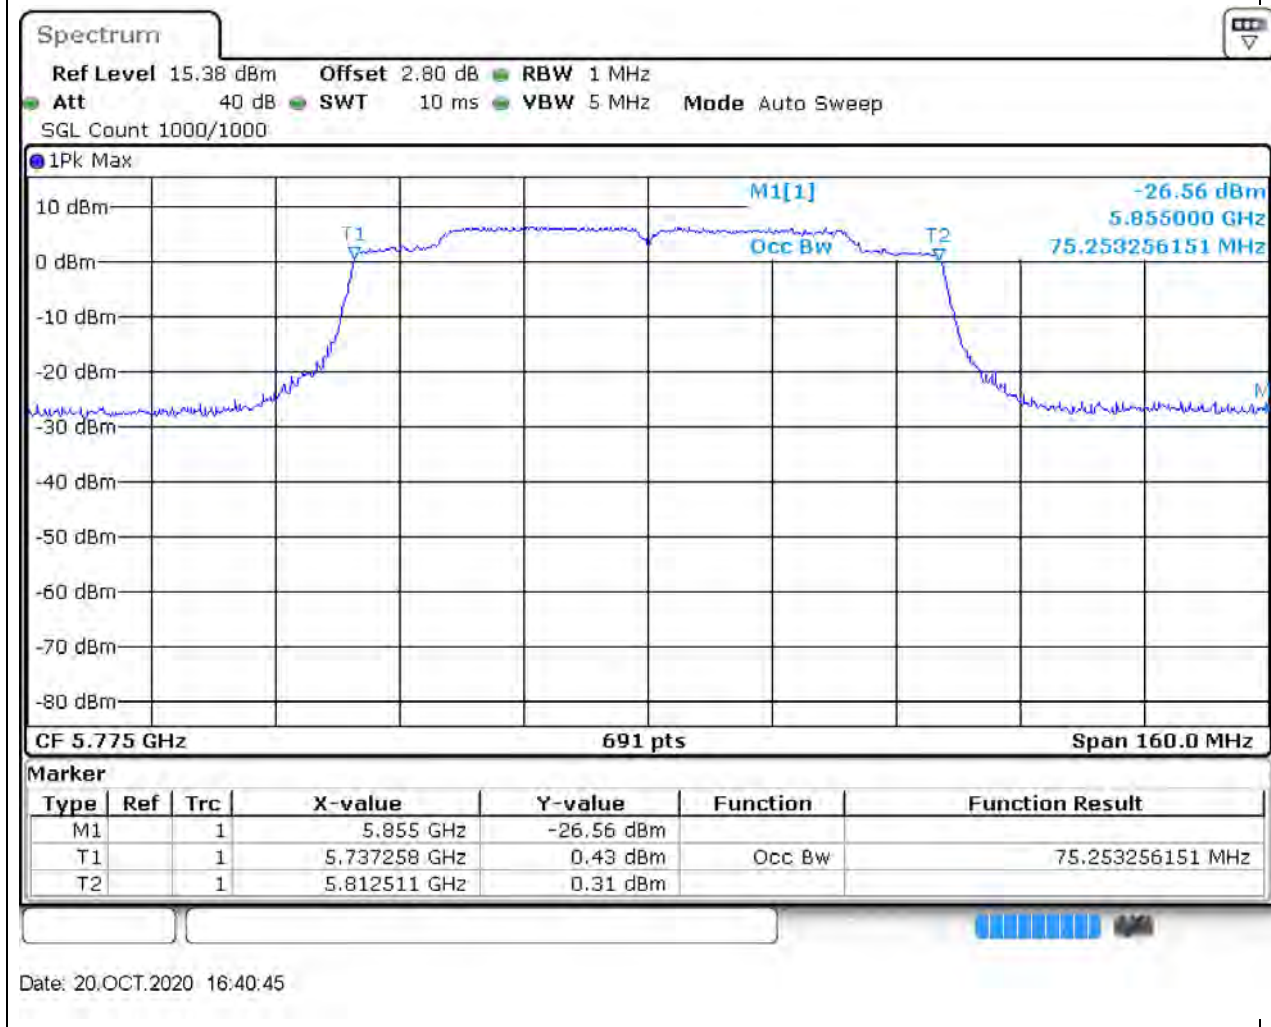

64.1. A.2.2-99% Bandwidth(NTNV)

Center Frequency (MHz)	OBW Power (%)	RBW (MHz)	Detector	Limit (MHz)	OBW (MHz)	Verdict
5775	99	1	Peak	0	75.253256	Unknown

END