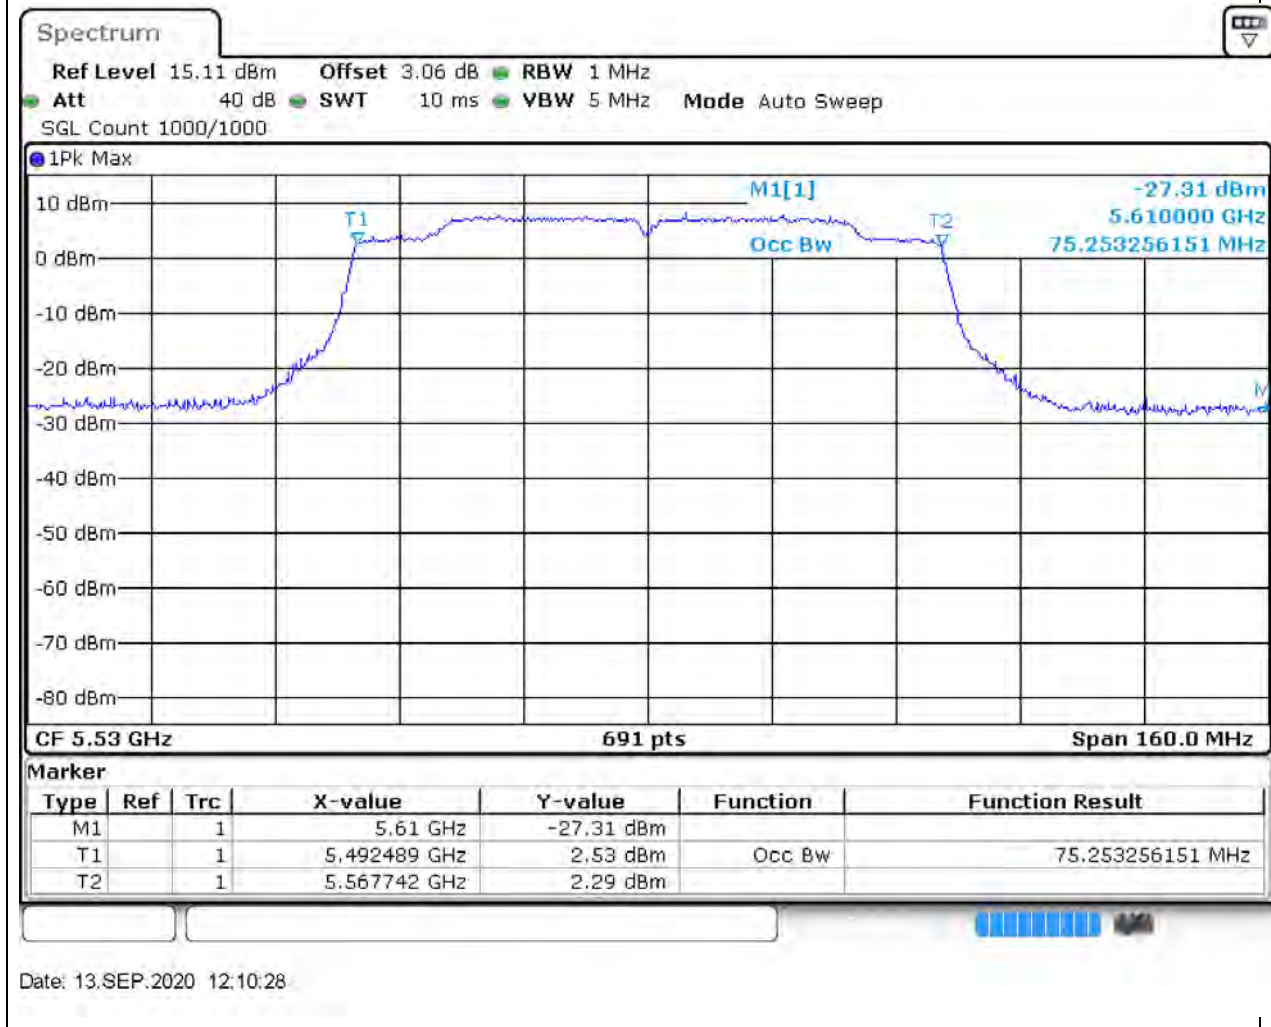

48. 802.11ac_80M_U-NII-2C_L

48.1. A.2.2-99% Bandwidth(NTNV)

Center Frequency (MHz)	OBW Power (%)	RBW (MHz)	Detector	Limit (MHz)	OBW (MHz)	Verdict
5530	99	1	Peak	0	75.253256	Unknown