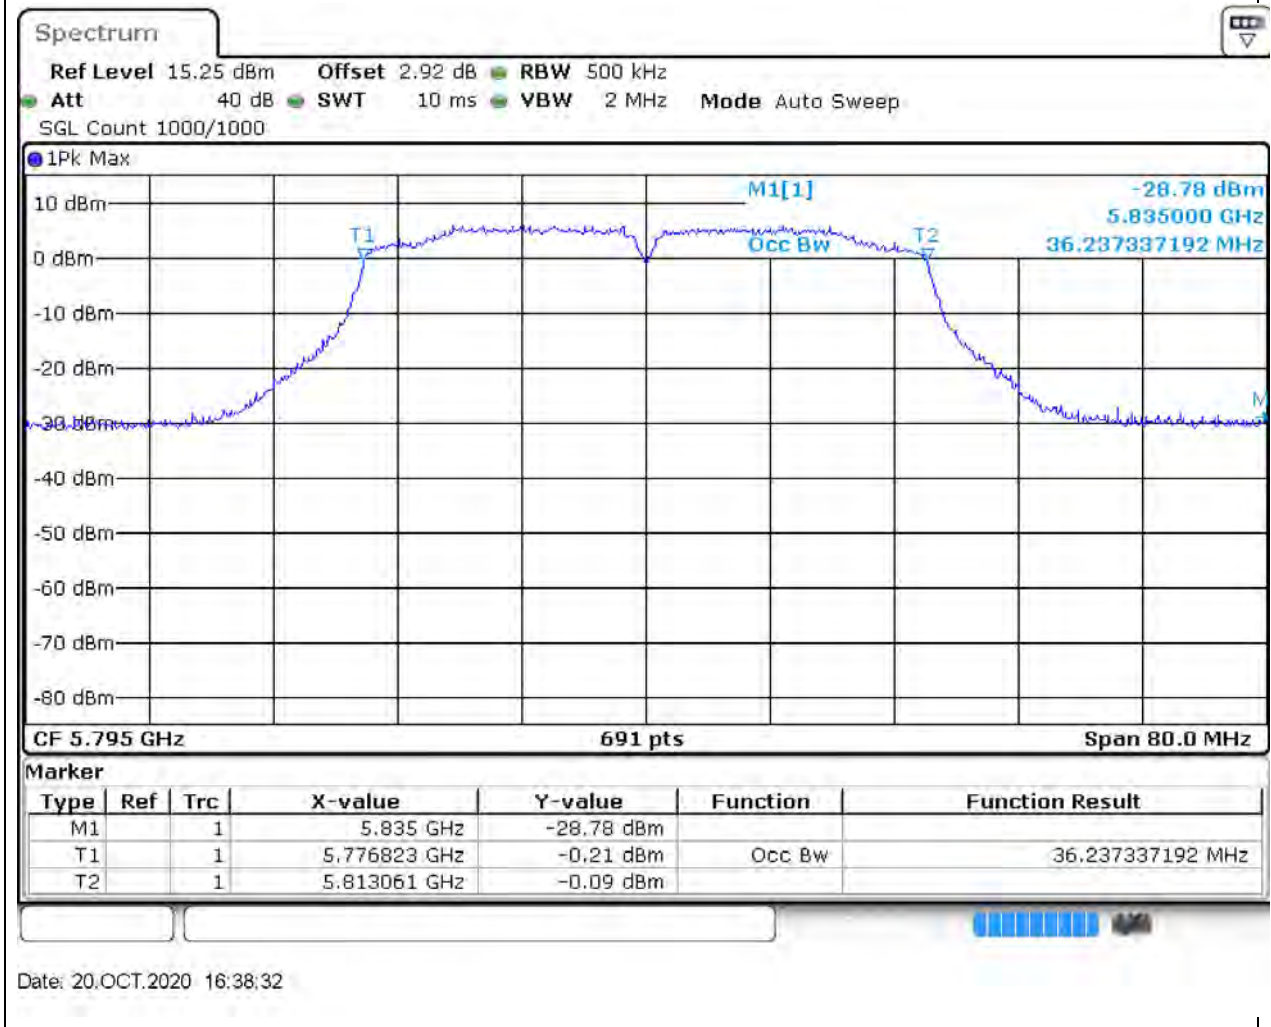

63. 802.11ac_40M_U-NII-3_H

63.1. A.2.2-99% Bandwidth(NTNV)

Center Frequency (MHz)	OBW Power (%)	RBW (MHz)	Detector	Limit (MHz)	OBW (MHz)	Verdict
5795	99	0.5	Peak	0	36.237337	Unknown