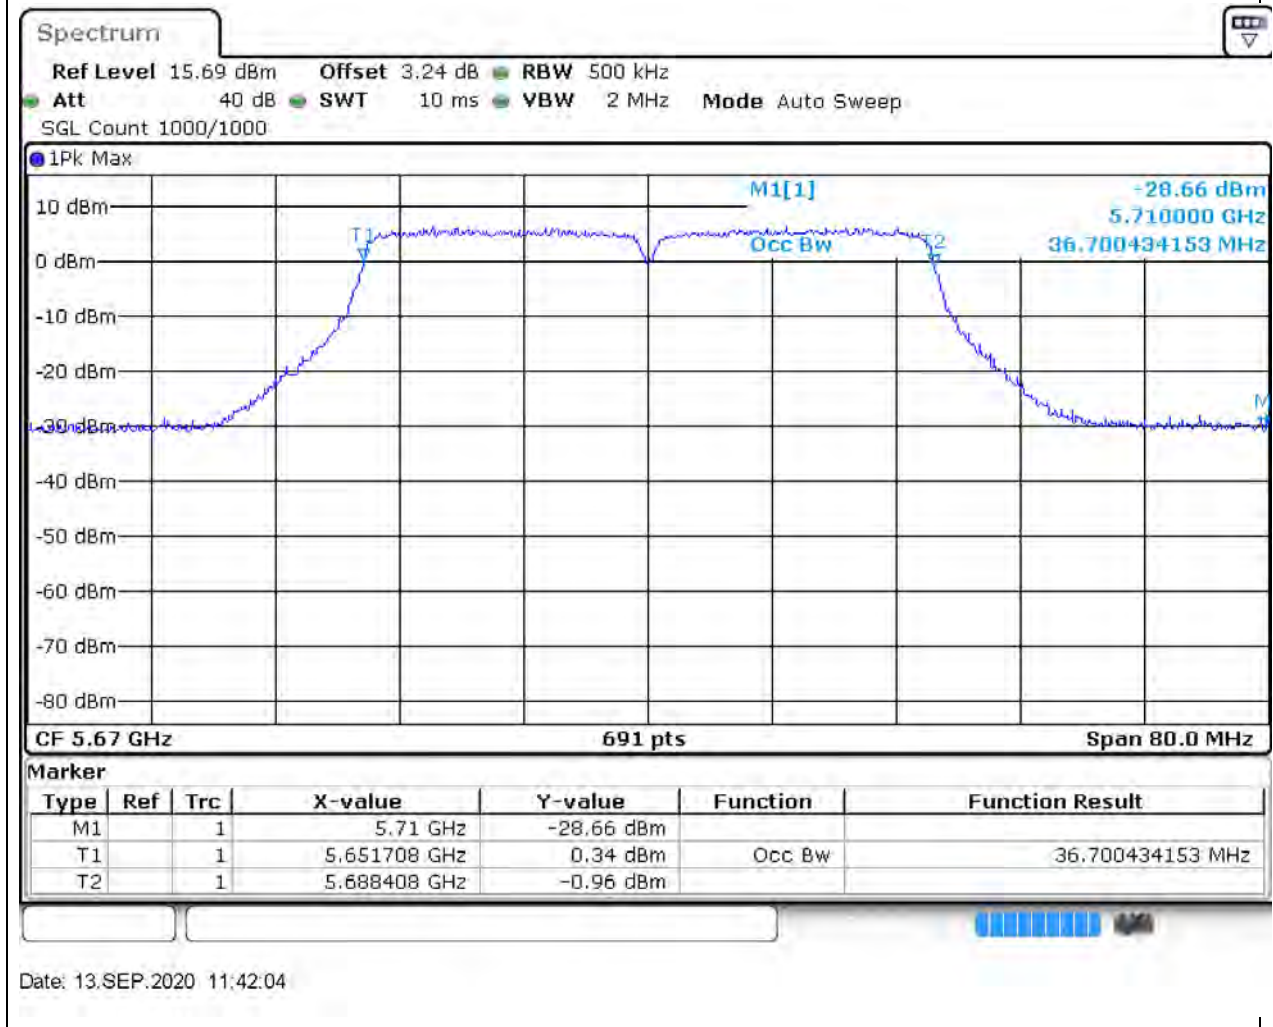

38. 802.11n_40M_U-NII-2C_H

38.1. A.2.2-99% Bandwidth(NTNV)

Center Frequency (MHz)	OBW Power (%)	RBW (MHz)	Detector	Limit (MHz)	OBW (MHz)	Verdict
5670	99	0.5	Peak	0	36.700434	Unknown