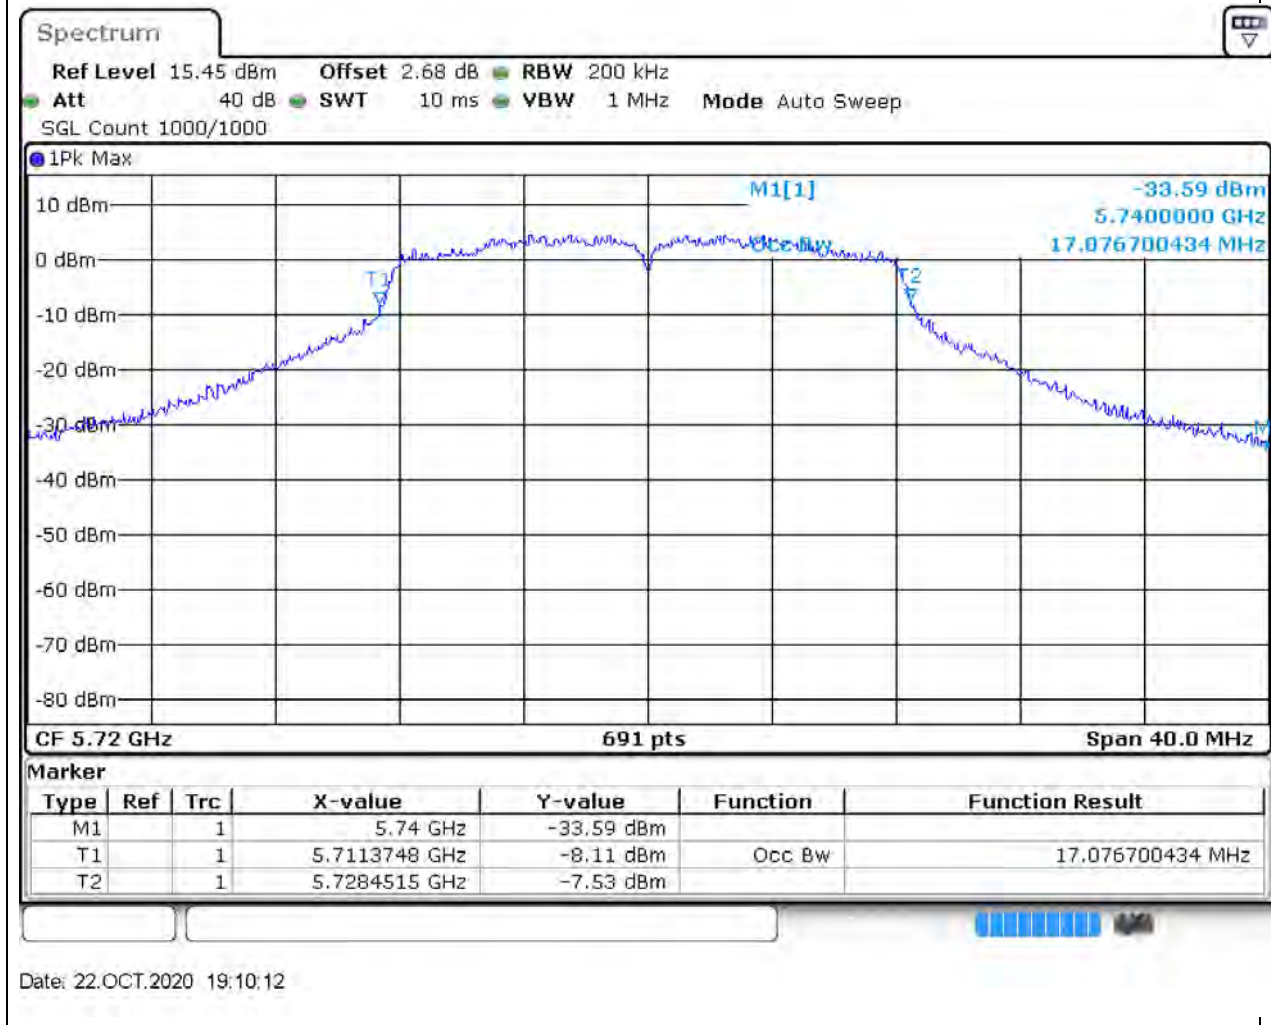

65. 802.11a_20M_U-NII-3_CH144

65.2. A.2.2-99% Bandwidth(NTNV)

Center Frequency (MHz)	OBW Power (%)	RBW (MHz)	Detector	Limit (MHz)	OBW (MHz)	Verdict
5720	99	0.2	Peak	0	17.0767	Unknown