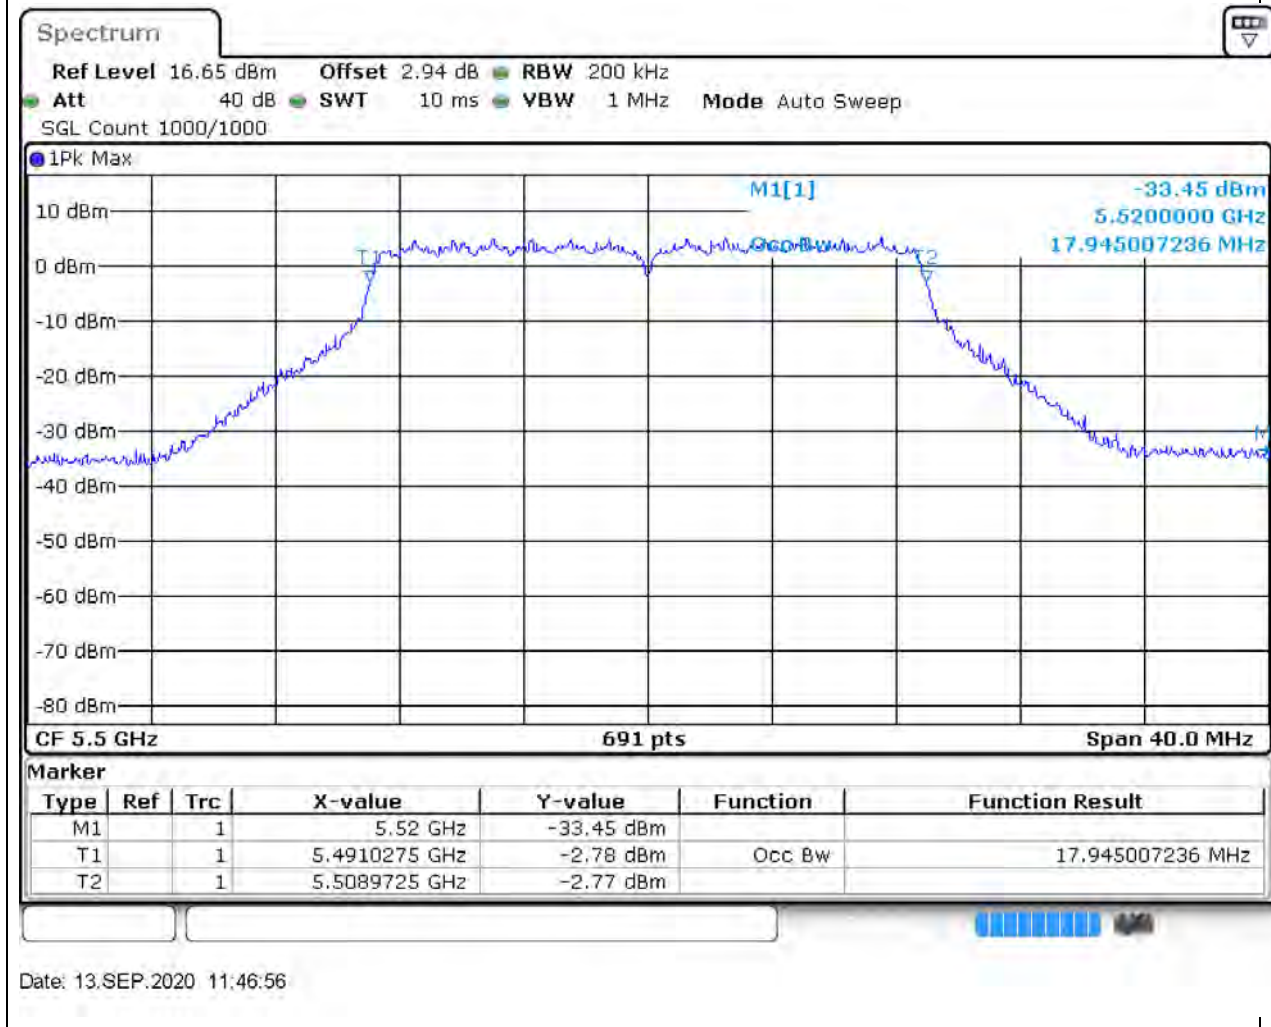

40. 802.11ac_20M_U-NII-2C_L

40.1. A.2.2-99% Bandwidth(NTNV)

Center Frequency (MHz)	OBW Power (%)	RBW (MHz)	Detector	Limit (MHz)	OBW (MHz)	Verdict
5500	99	0.2	Peak	0	17.945007	Unknown