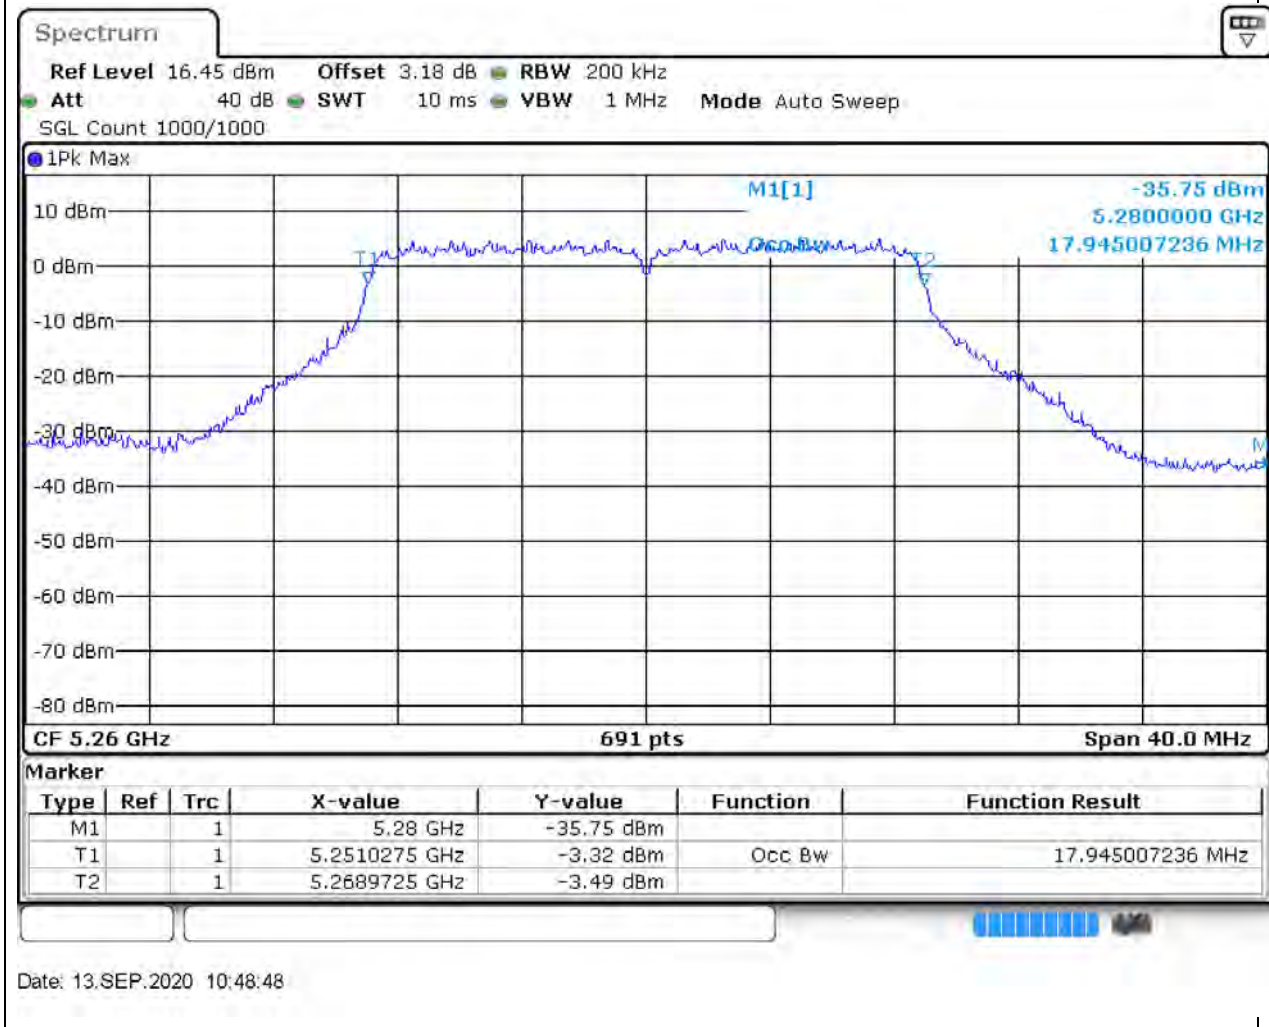

18. 802.11n_20M_U-NII-2A_L

18.1. A.2.2-99% Bandwidth(NTNV)

Center Frequency (MHz)	OBW Power (%)	RBW (MHz)	Detector	Limit (MHz)	OBW (MHz)	Verdict
5260	99	0.2	Peak	0	17.945007	Unknown