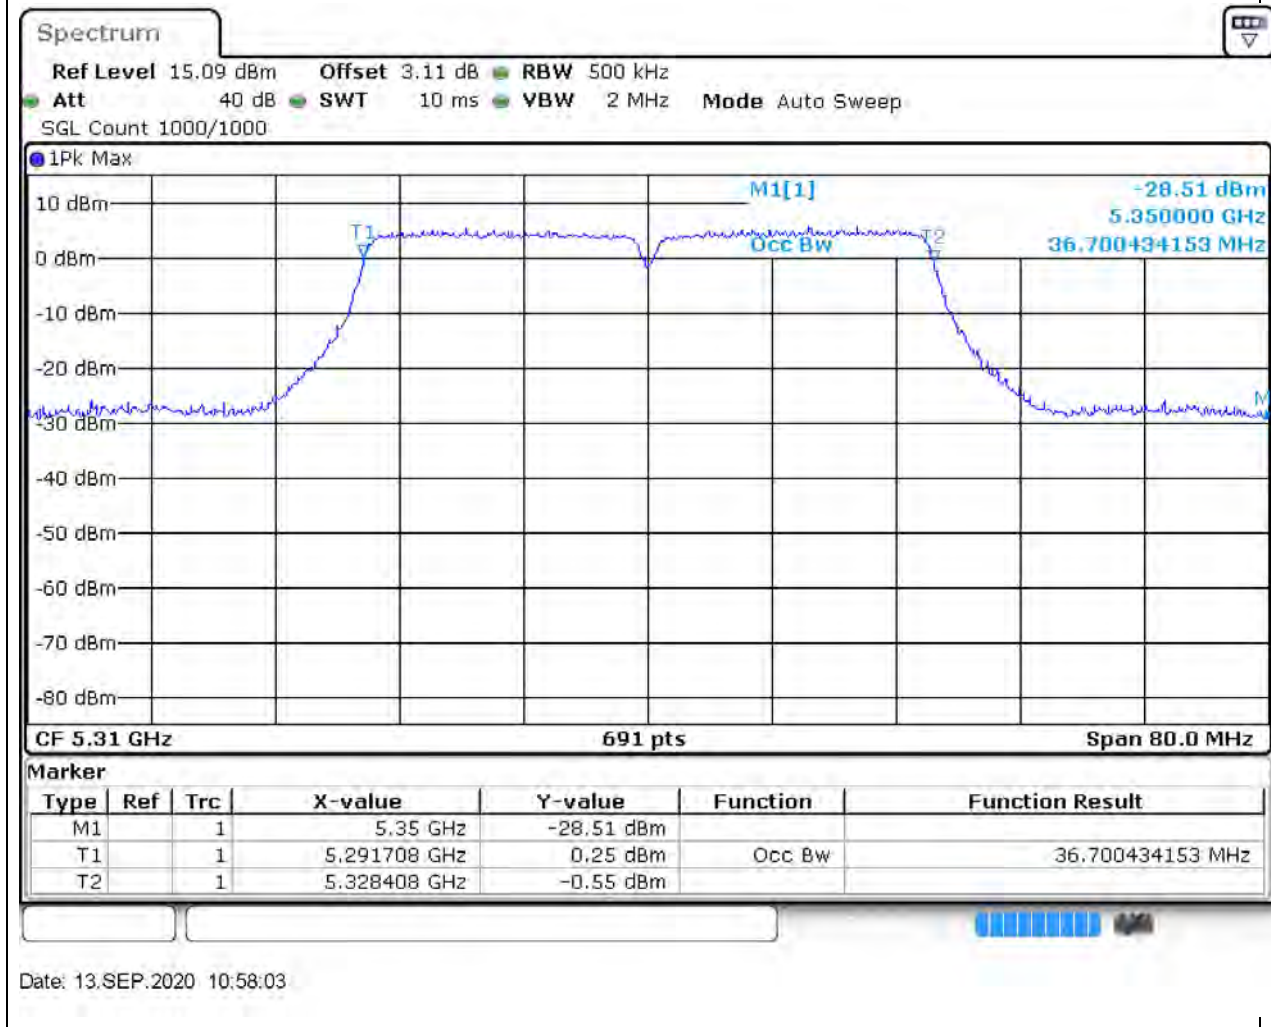

22. 802.11n_40M_U-NII-2A_H

22.1. A.2.2-99% Bandwidth(NTNV)

Center Frequency (MHz)	OBW Power (%)	RBW (MHz)	Detector	Limit (MHz)	OBW (MHz)	Verdict
5310	99	0.5	Peak	0	36.700434	Unknow