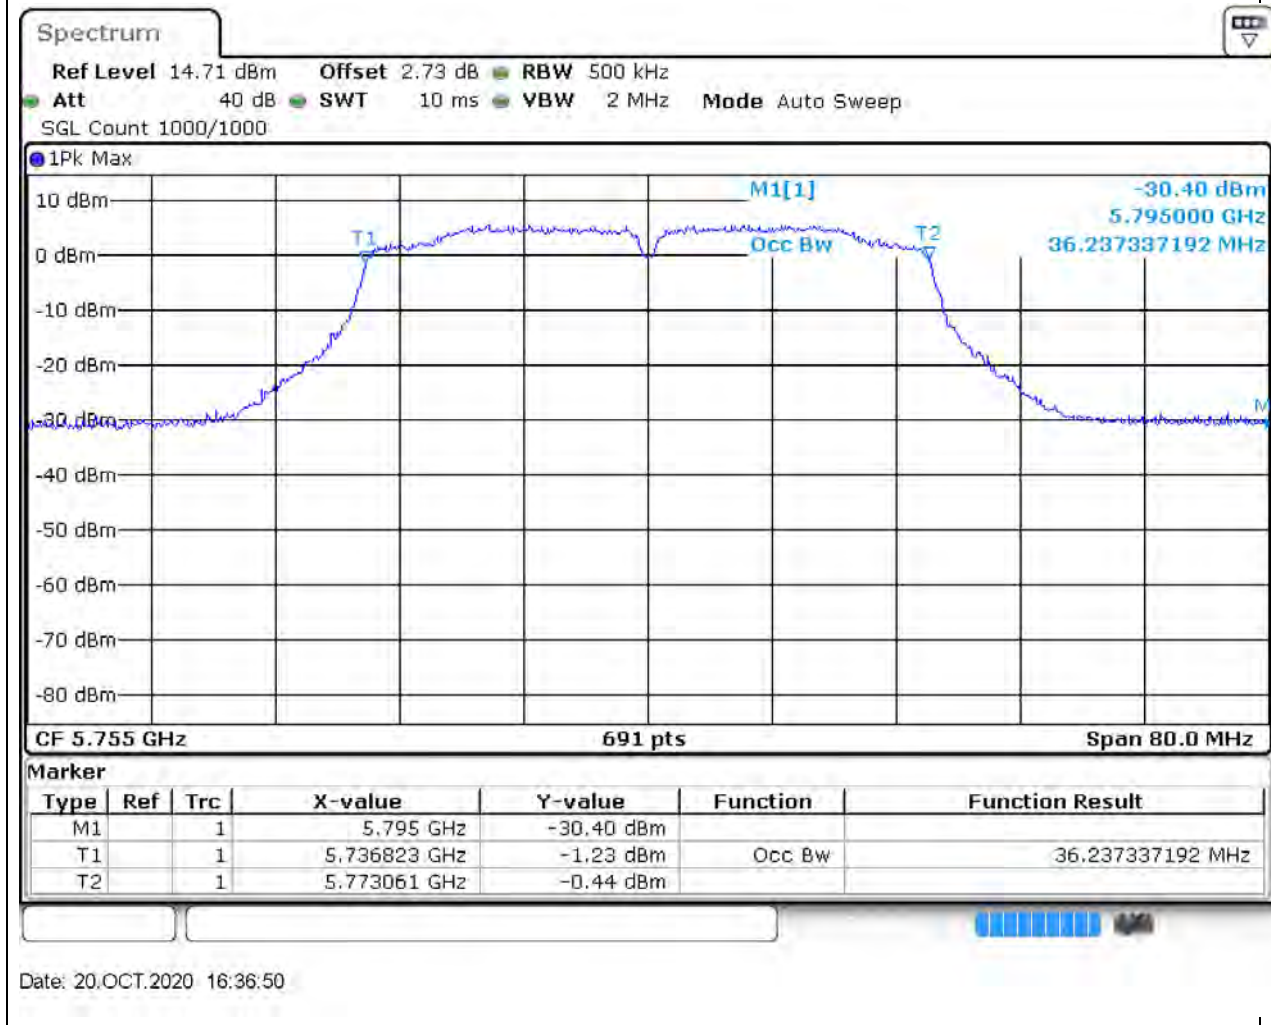

62. 802.11ac_40M_U-NII-3_L

62.1. A.2.2-99% Bandwidth(NTNV)

Center Frequency (MHz)	OBW Power (%)	RBW (MHz)	Detector	Limit (MHz)	OBW (MHz)	Verdict
5755	99	0.5	Peak	0	36.237337	Unknown