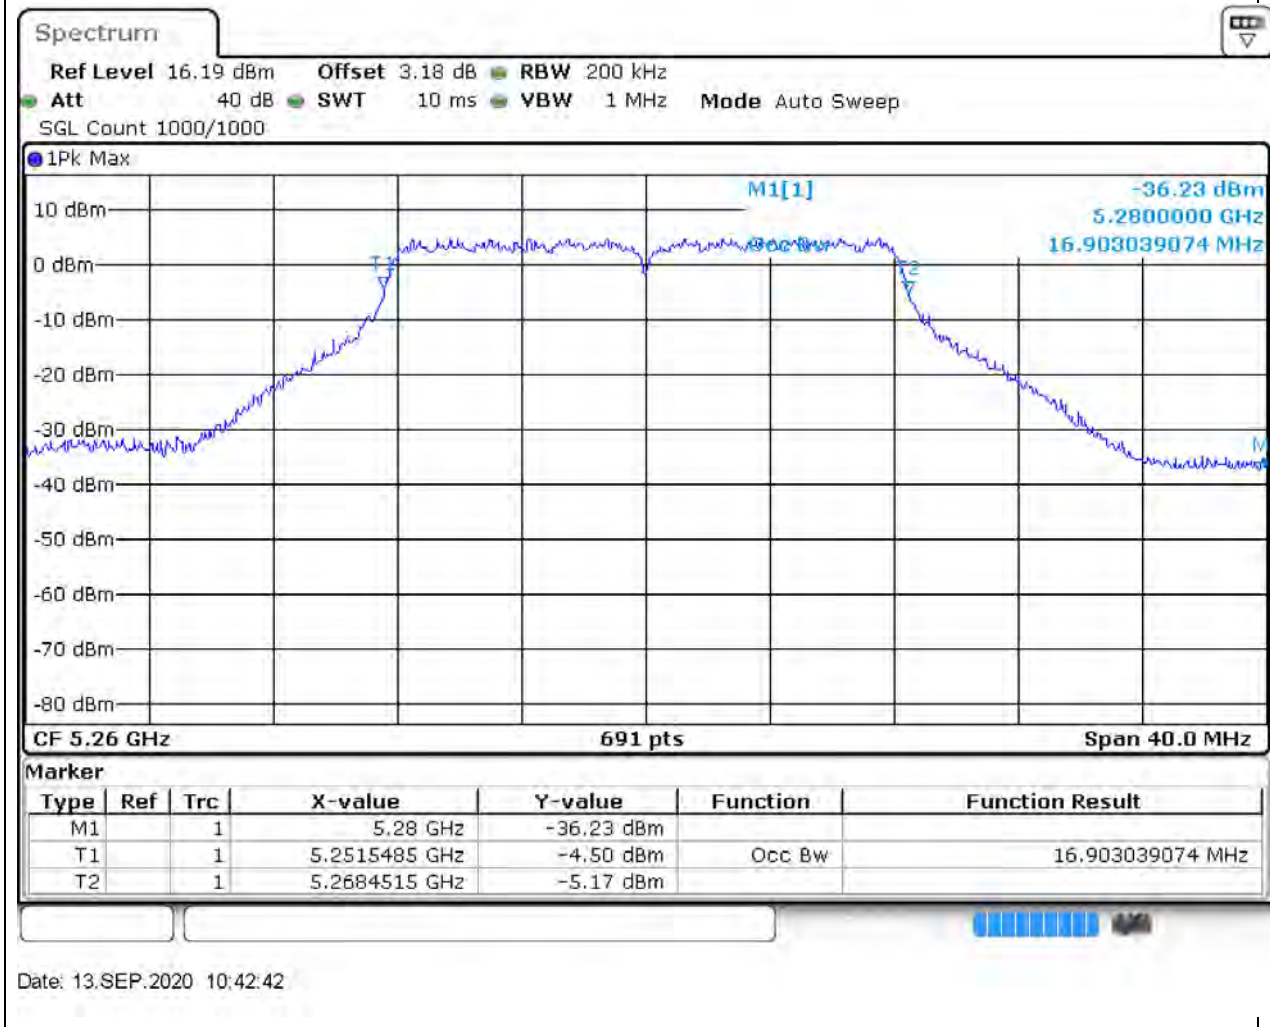

15. 802.11a_20M_U-NII-2A_L

15.1. A.2.2-99% Bandwidth(NTNV)

Center Frequency (MHz)	OBW Power (%)	RBW (MHz)	Detector	Limit (MHz)	OBW (MHz)	Verdict
5260	99	0.2	Peak	0	16.903039	Unknown