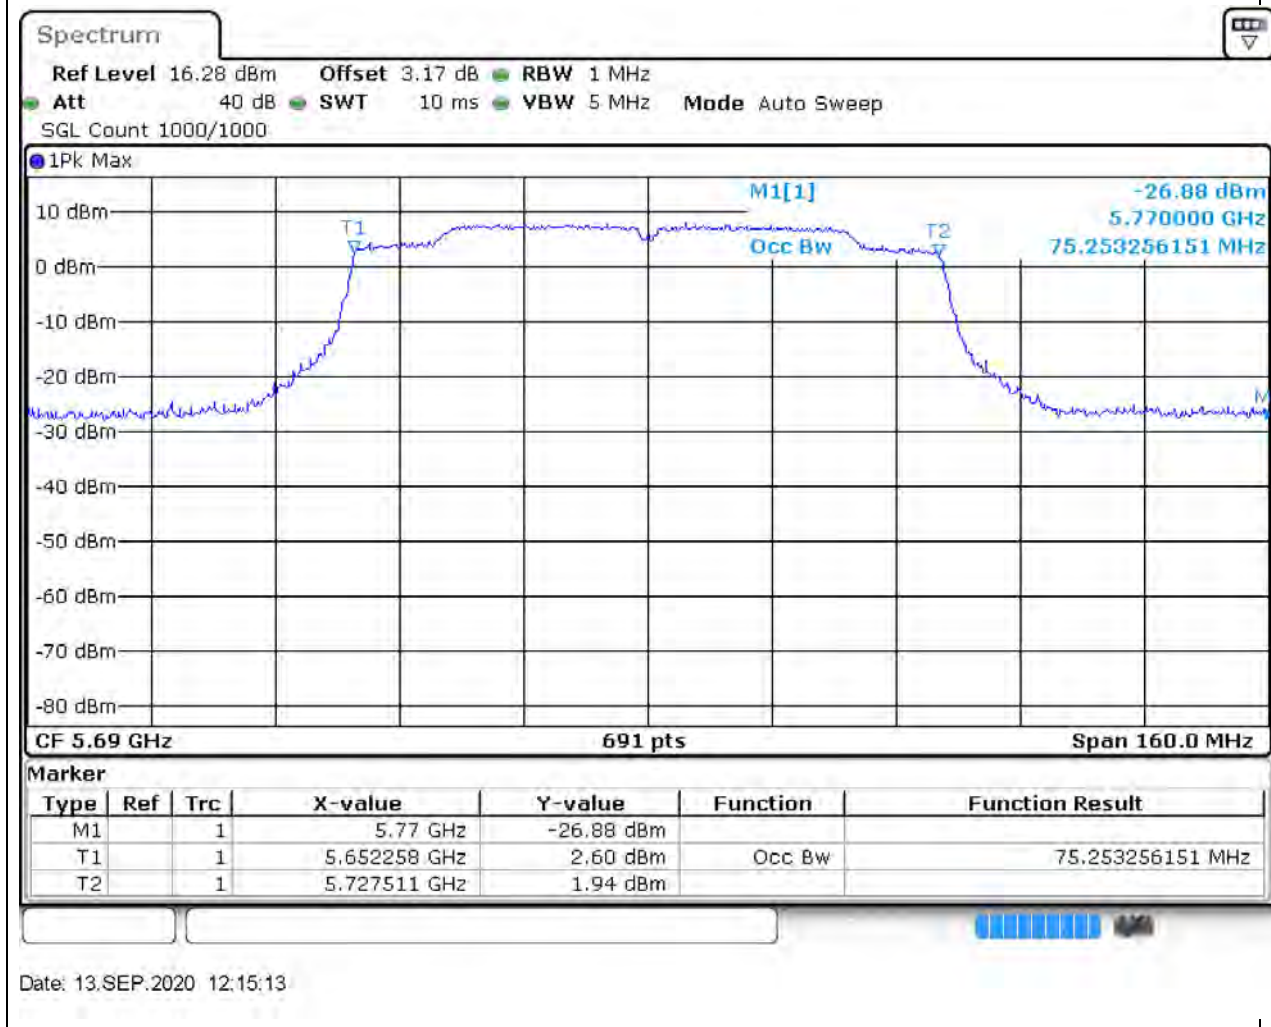

50. 802.11ac_80M_U-NII-2C_H

50.1. A.2.2-99% Bandwidth(NTNV)

Center Frequency (MHz)	OBW Power (%)	RBW (MHz)	Detector	Limit (MHz)	OBW (MHz)	Verdict
5690	99	1	Peak	0	75.253256	Unknown