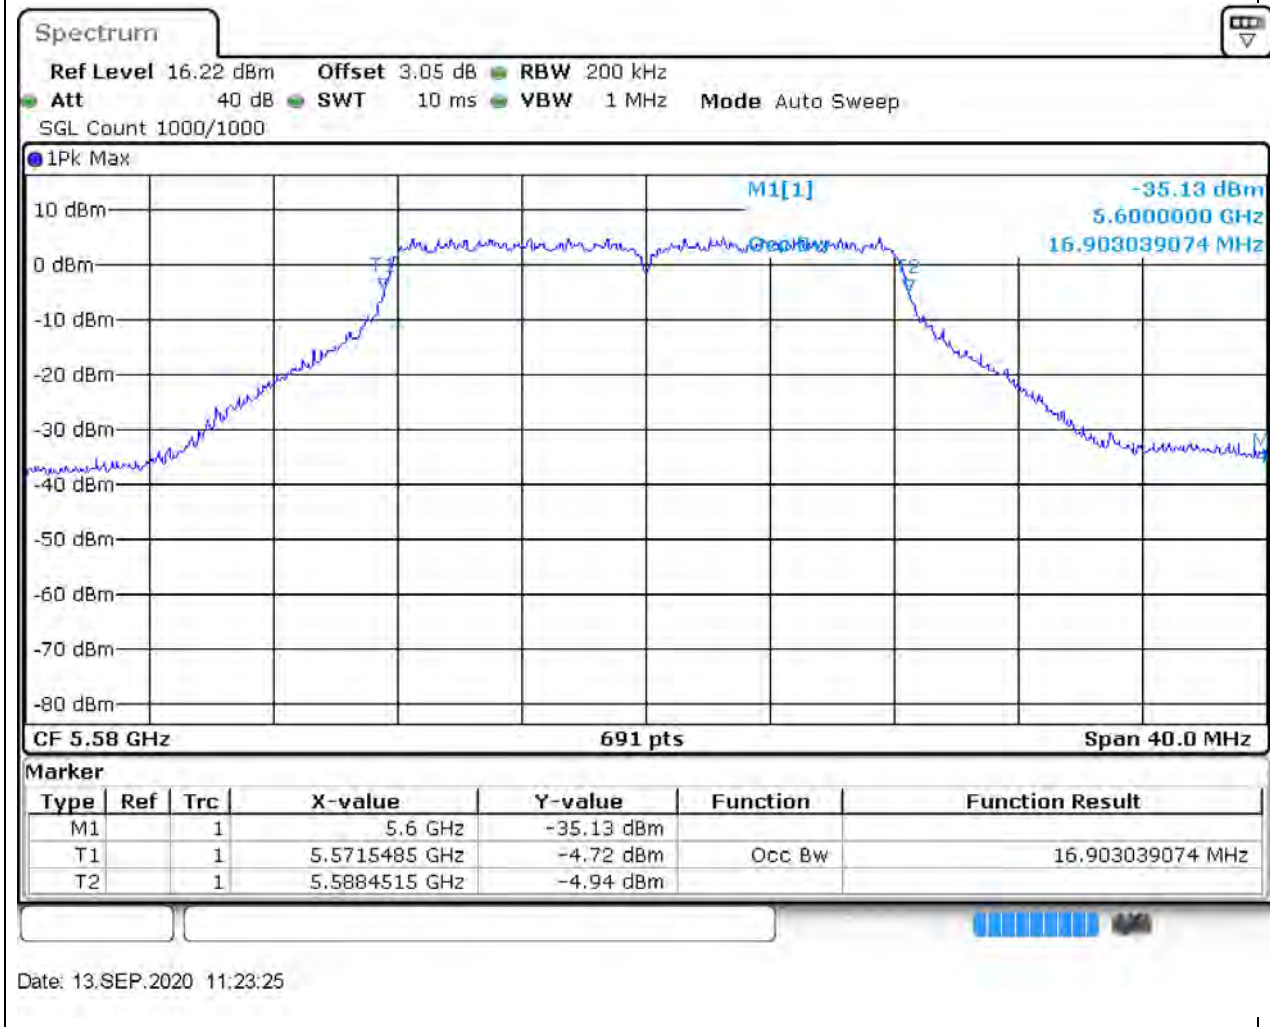

30. 802.11a_20M_U-NII-2C_M

30.1. A.2.2-99% Bandwidth(NTNV)

Center Frequency (MHz)	OBW Power (%)	RBW (MHz)	Detector	Limit (MHz)	OBW (MHz)	Verdict
5580	99	0.2	Peak	0	16.903039	Unknown