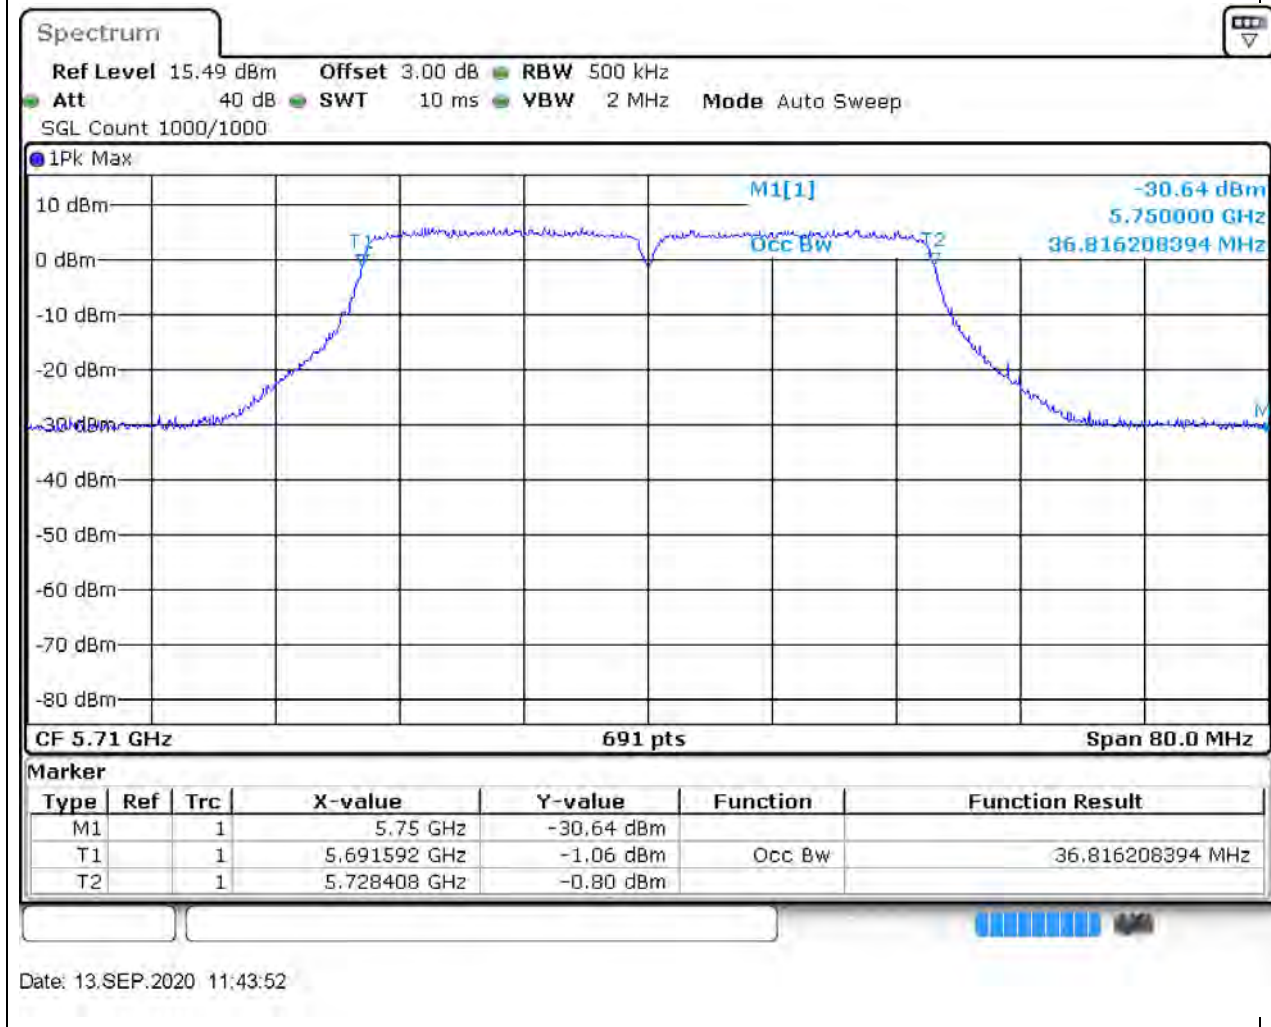

39. 802.11n_40M_U-NII-2C_142

39.1. A.2.2-99% Bandwidth(NTNV)

Center Frequency (MHz)	OBW Power (%)	RBW (MHz)	Detector	Limit (MHz)	OBW (MHz)	Verdict
5710	99	0.5	Peak	0	36.816208	Unknown