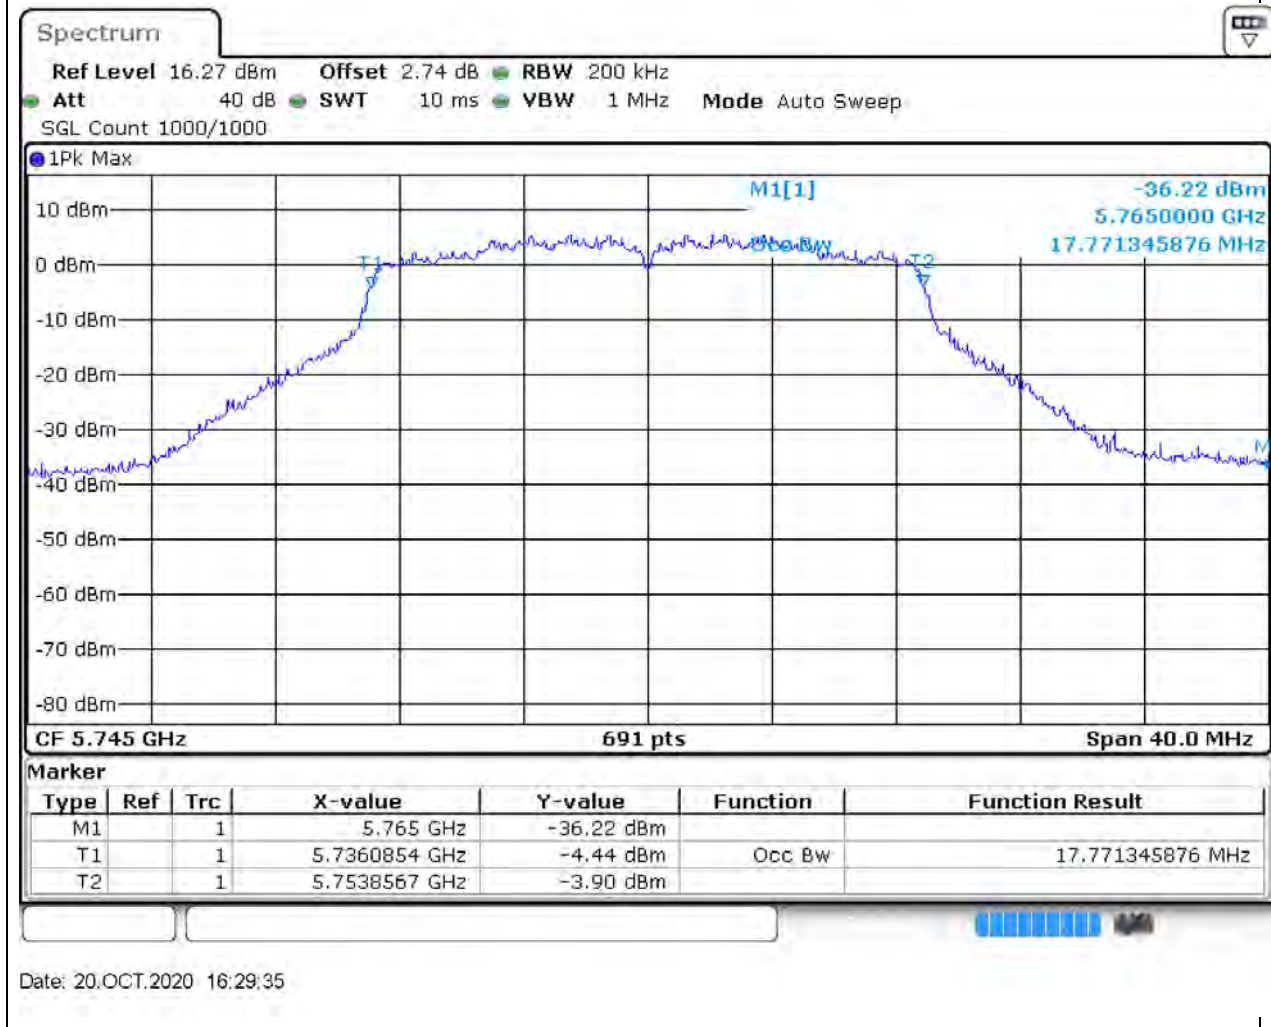

59. 802.11ac_20M_U-NII-3_L

59.1. A.2.2-99% Bandwidth(NTNV)

Center Frequency (MHz)	OBW Power (%)	RBW (MHz)	Detector	Limit (MHz)	OBW (MHz)	Verdict
5745	99	0.2	Peak	0	17.771346	Unknown