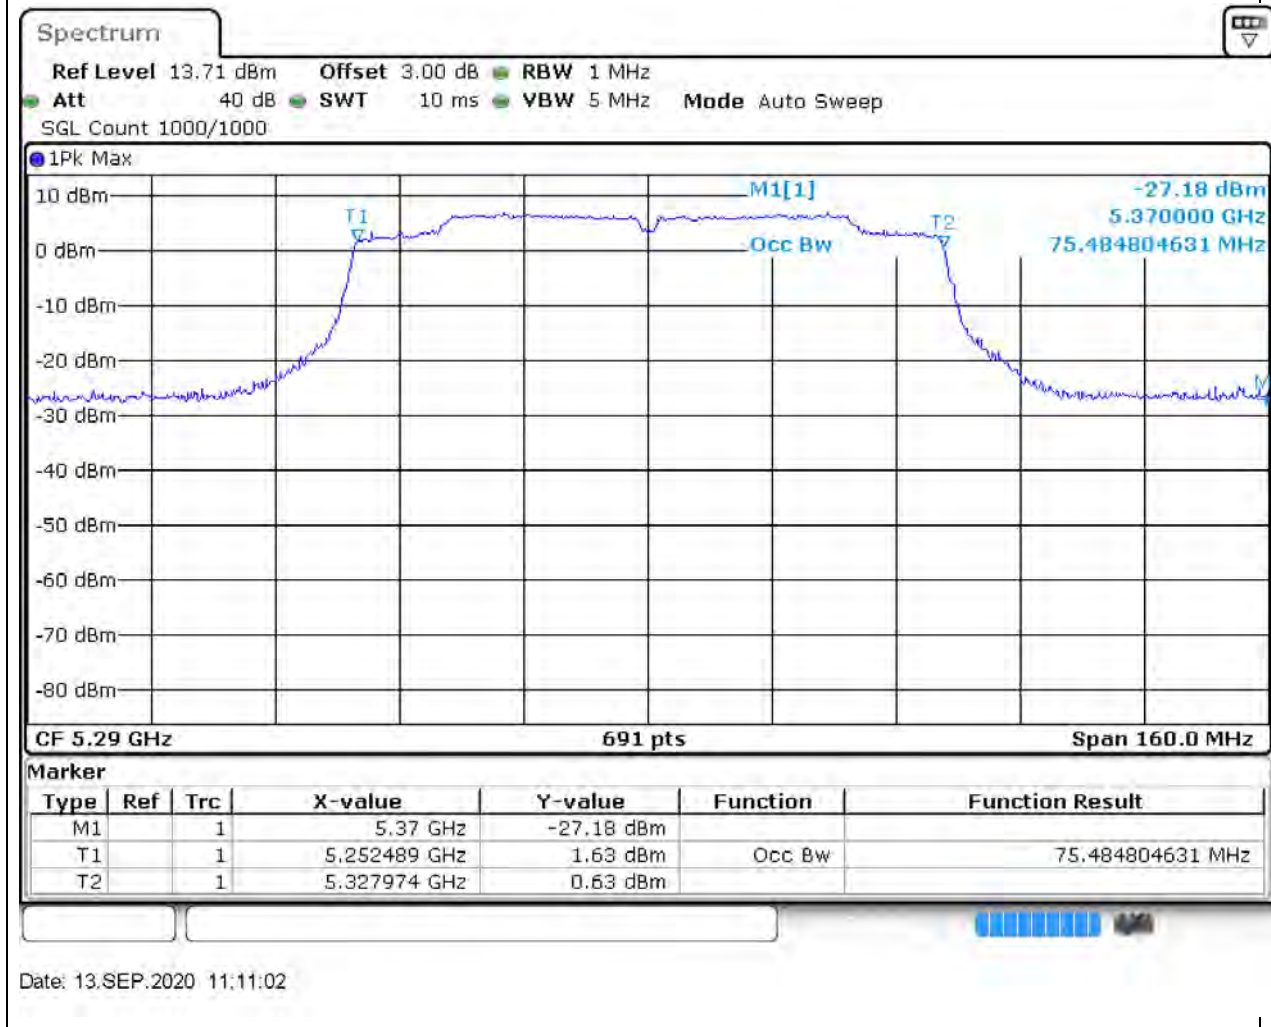

28. 802.11ac_80M_U-NII-2A_M

28.1. A.2.2-99% Bandwidth(NTNV)

Center Frequency (MHz)	OBW Power (%)	RBW (MHz)	Detector	Limit (MHz)	OBW (MHz)	Verdict
5290	99	1	Peak	0	75.484805	Unknow