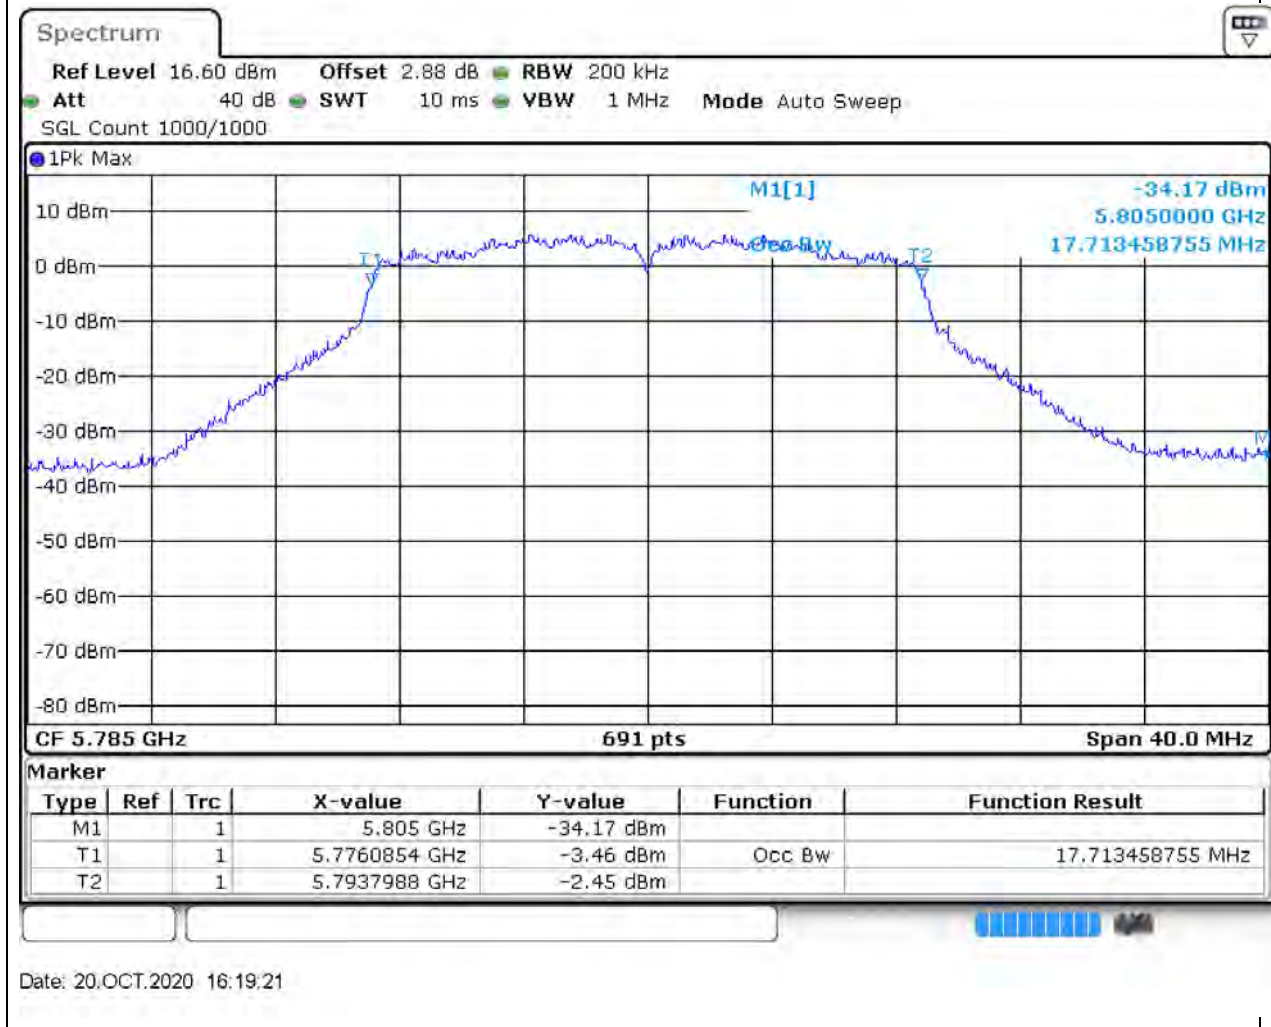

55. 802.11n_20M_U-NII-3_M

55.1. A.2.2-99% Bandwidth(NTNV)

Center Frequency (MHz)	OBW Power (%)	RBW (MHz)	Detector	Limit (MHz)	OBW (MHz)	Verdict
5785	99	0.2	Peak	0	17.713459	Unknown