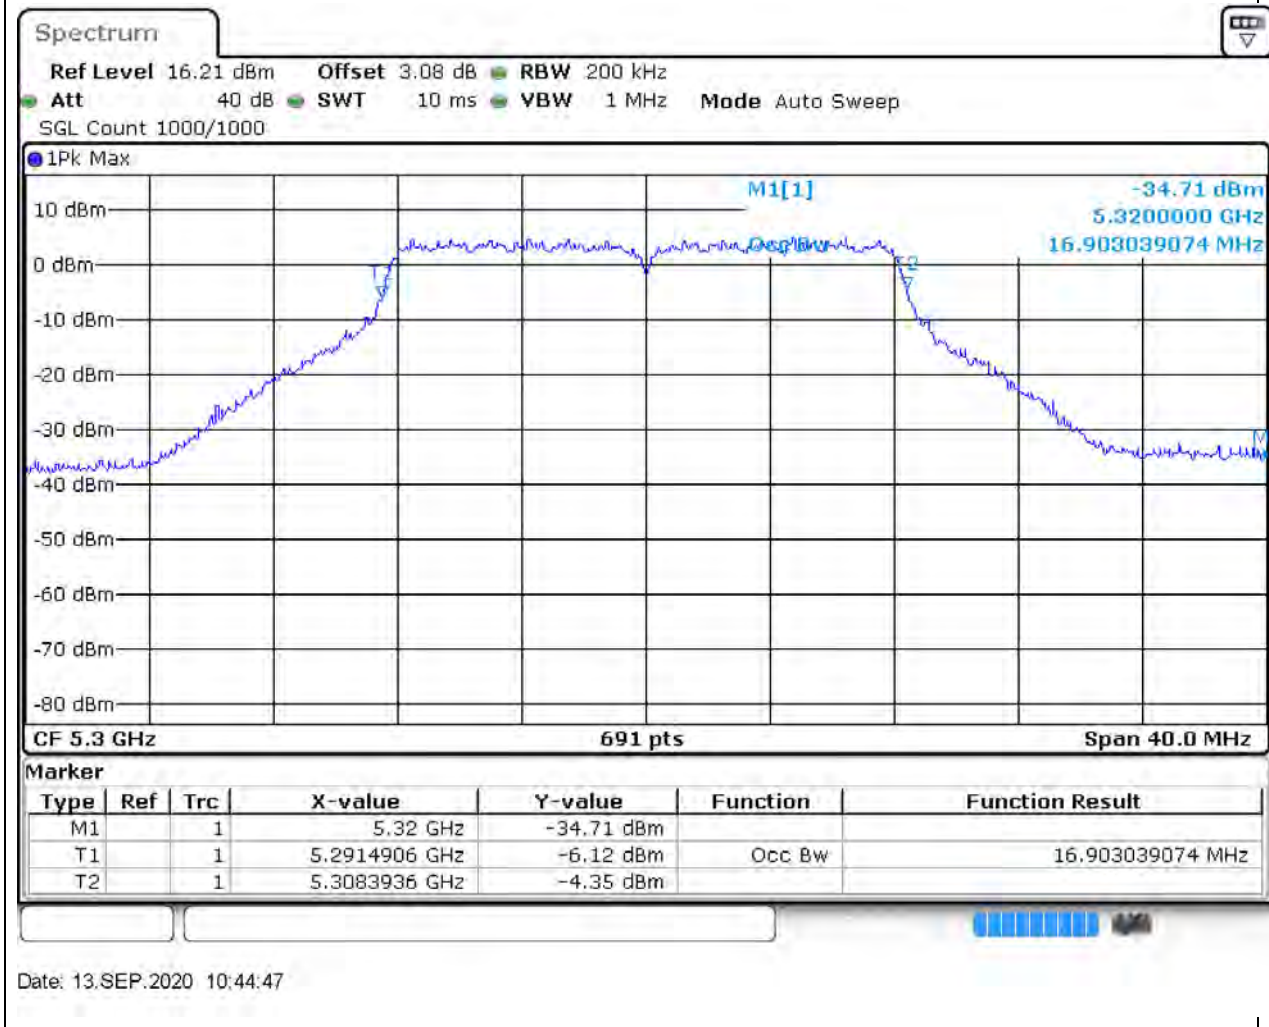

16. 802.11a_20M_U-NII-2A_M

16.1. A.2.2-99% Bandwidth(NTNV)

Center Frequency (MHz)	OBW Power (%)	RBW (MHz)	Detector	Limit (MHz)	OBW (MHz)	Verdict
5300	99	0.2	Peak	0	16.903039	Unknown