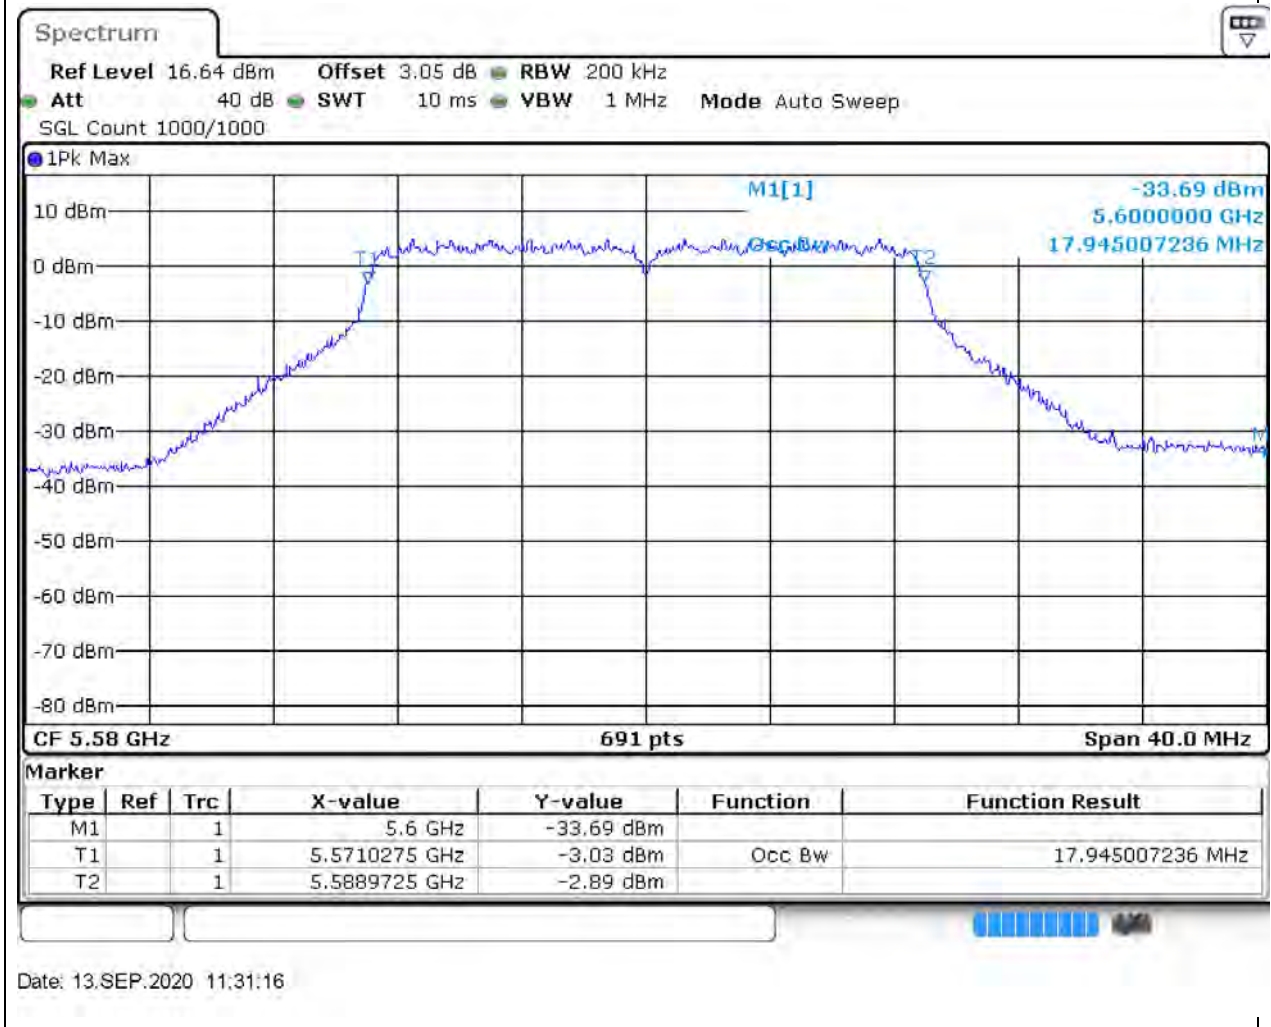

33. 802.11n_20M_U-NII-2C_M

33.1. A.2.2-99% Bandwidth(NTNV)

Center Frequency (MHz)	OBW Power (%)	RBW (MHz)	Detector	Limit (MHz)	OBW (MHz)	Verdict
5580	99	0.2	Peak	0	17.945007	Unknow