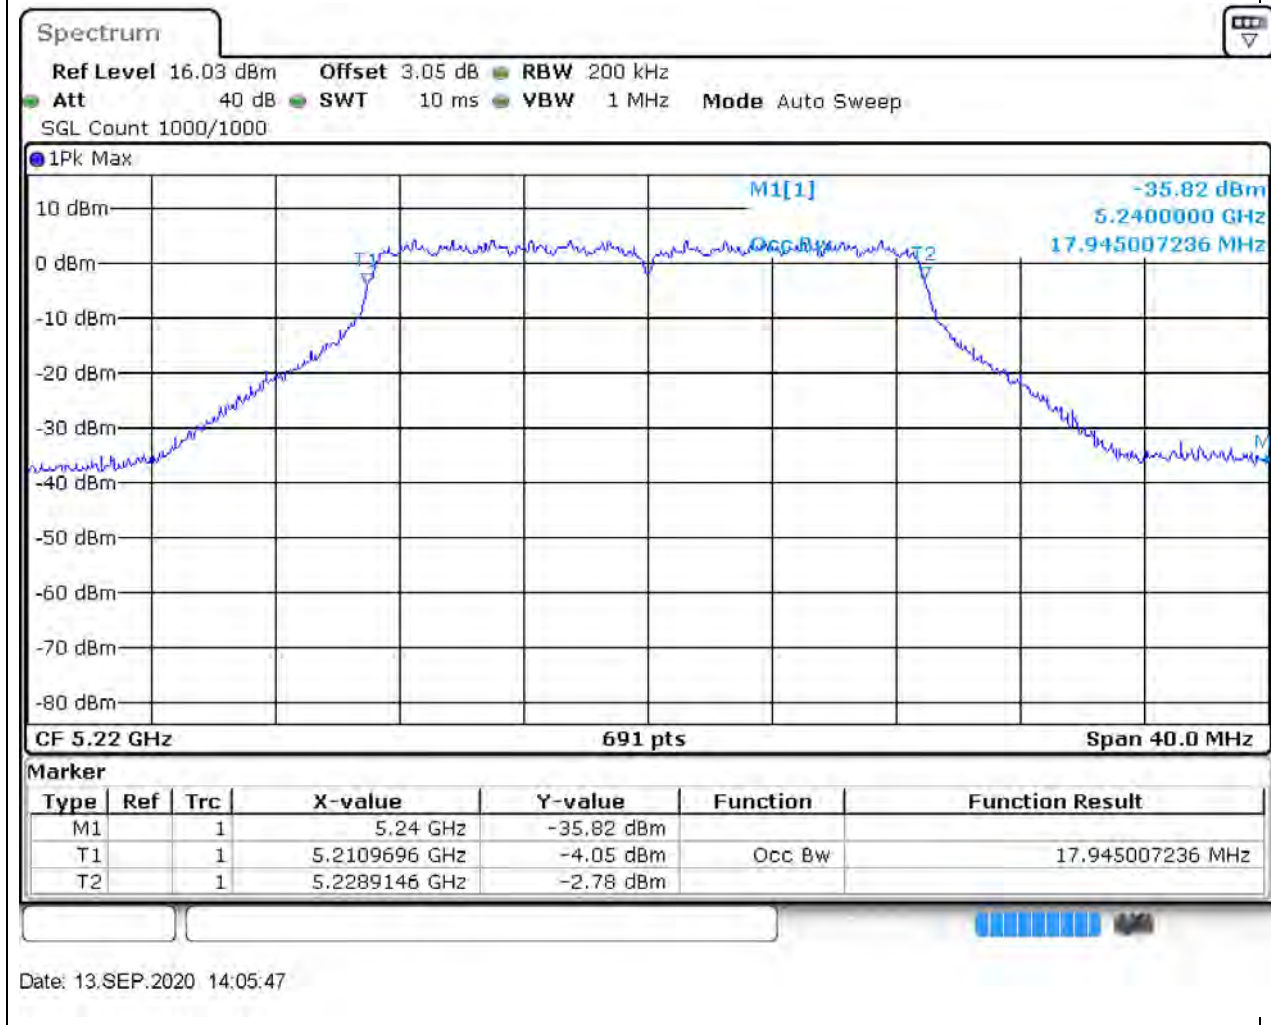

5. 802.11n_20M_U-NII-1_M

5.1. A.2.2-99% Bandwidth(NTNV)

Center Frequency (MHz)	OBW Power (%)	RBW (MHz)	Detector	Limit (MHz)	OBW (MHz)	Verdict
5220	99	0.2	Peak	0	17.945007	Unknown