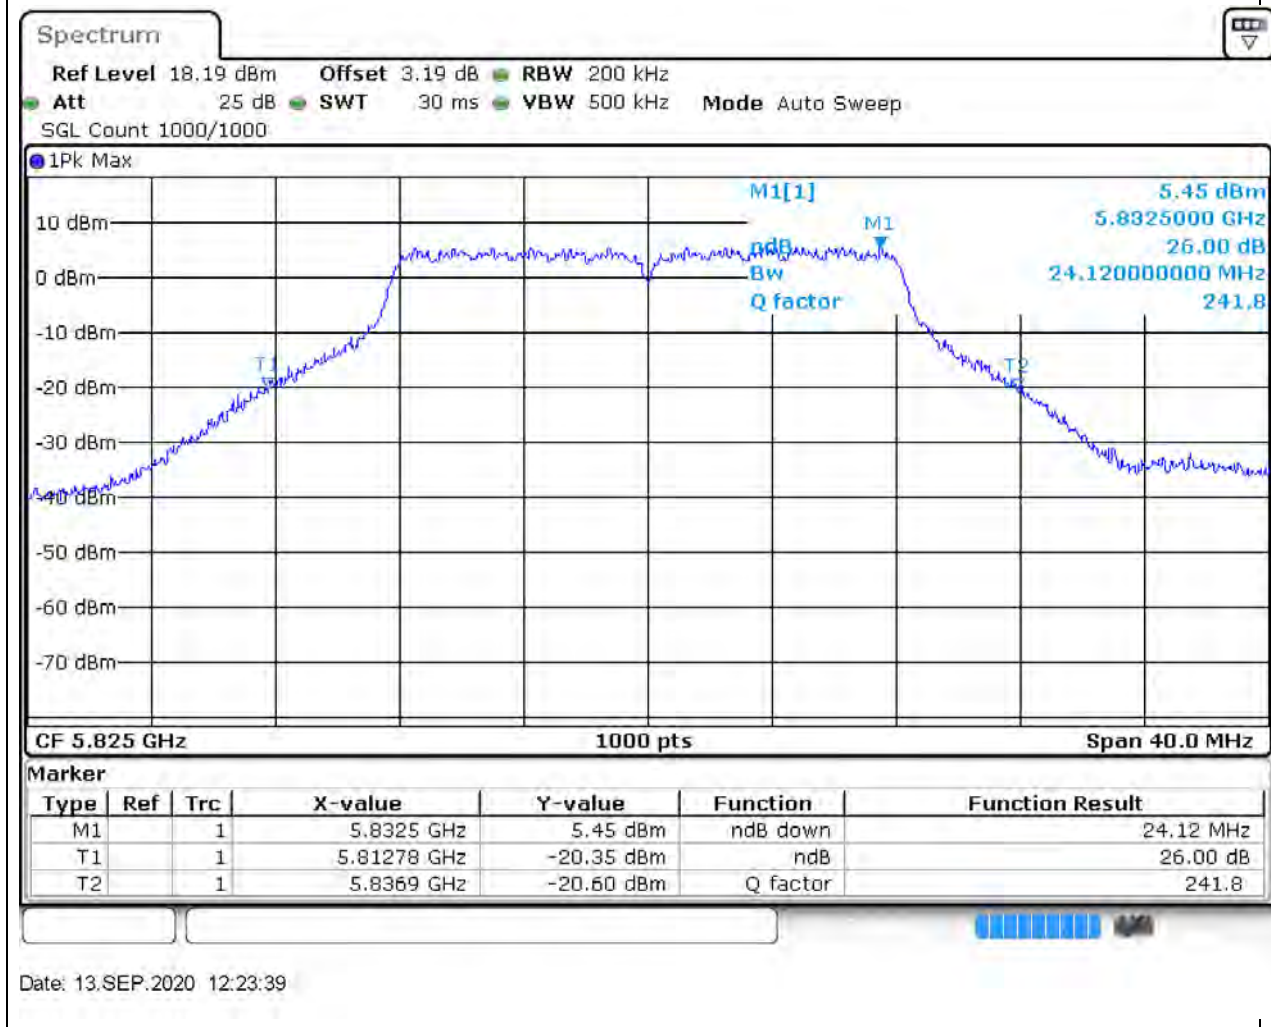

53. 802.11a_20M_U-NII-3_H

53.1. A.2-26dB Bandwidth(NTNV)

Center Frequency (MHz)	XdB Down	RBW (MHz)	Detector	Limit (MHz)	XdB BandWidth (MHz)	Verdict
5825	26	0.2	Peak	0	24.12	Unknow