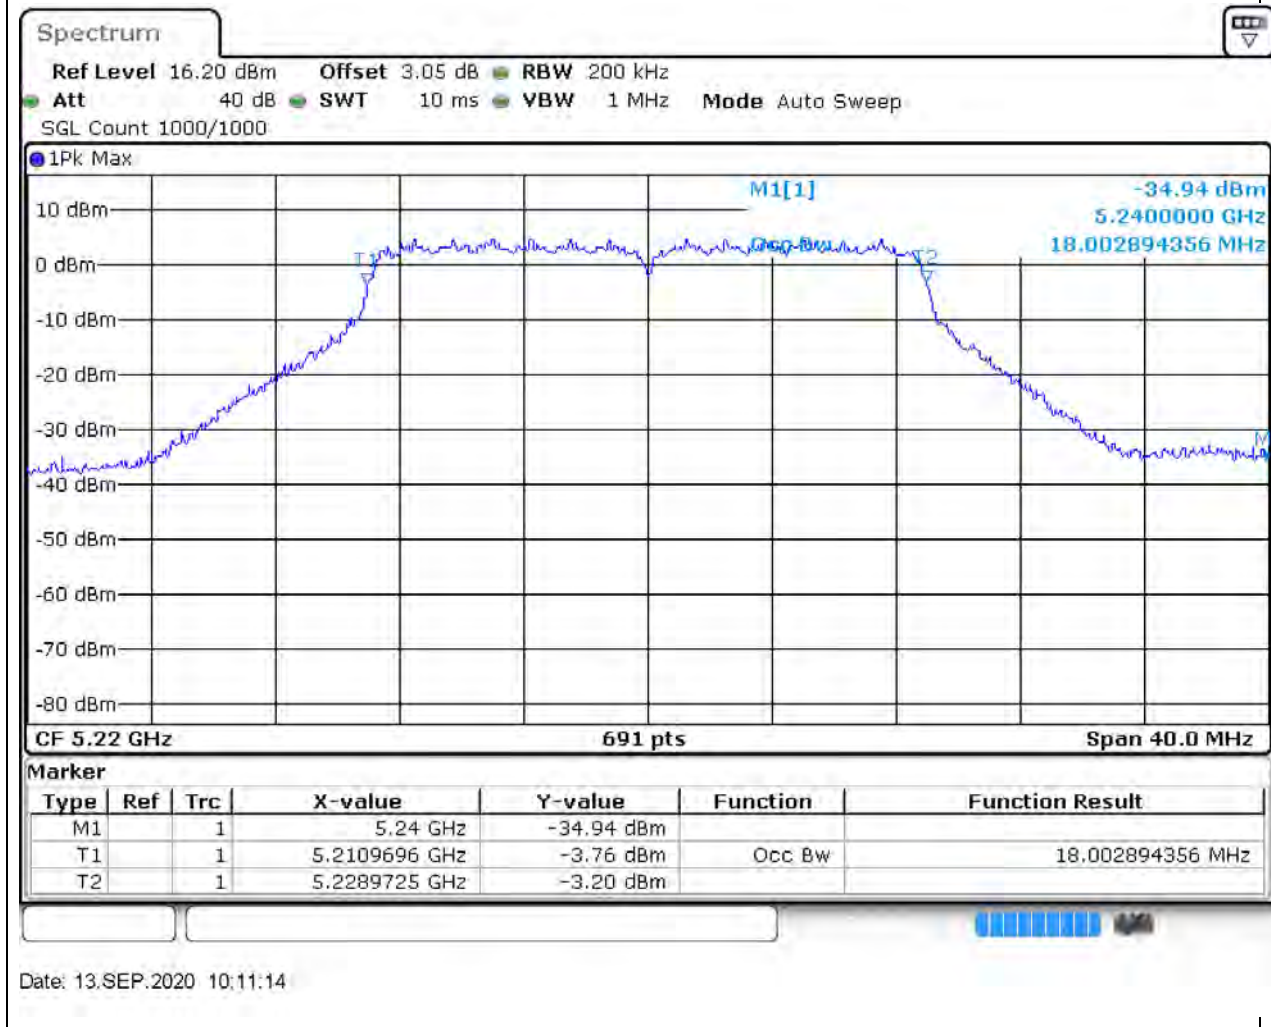

5. 802.11n_20M_U-NII-1_M

5.1. A.2.2-99% Bandwidth(NTNV)

Center Frequency (MHz)	OBW Power (%)	RBW (MHz)	Detector	Limit (MHz)	OBW (MHz)	Verdict
5220	99	0.2	Peak	0	18.002894	Unknown