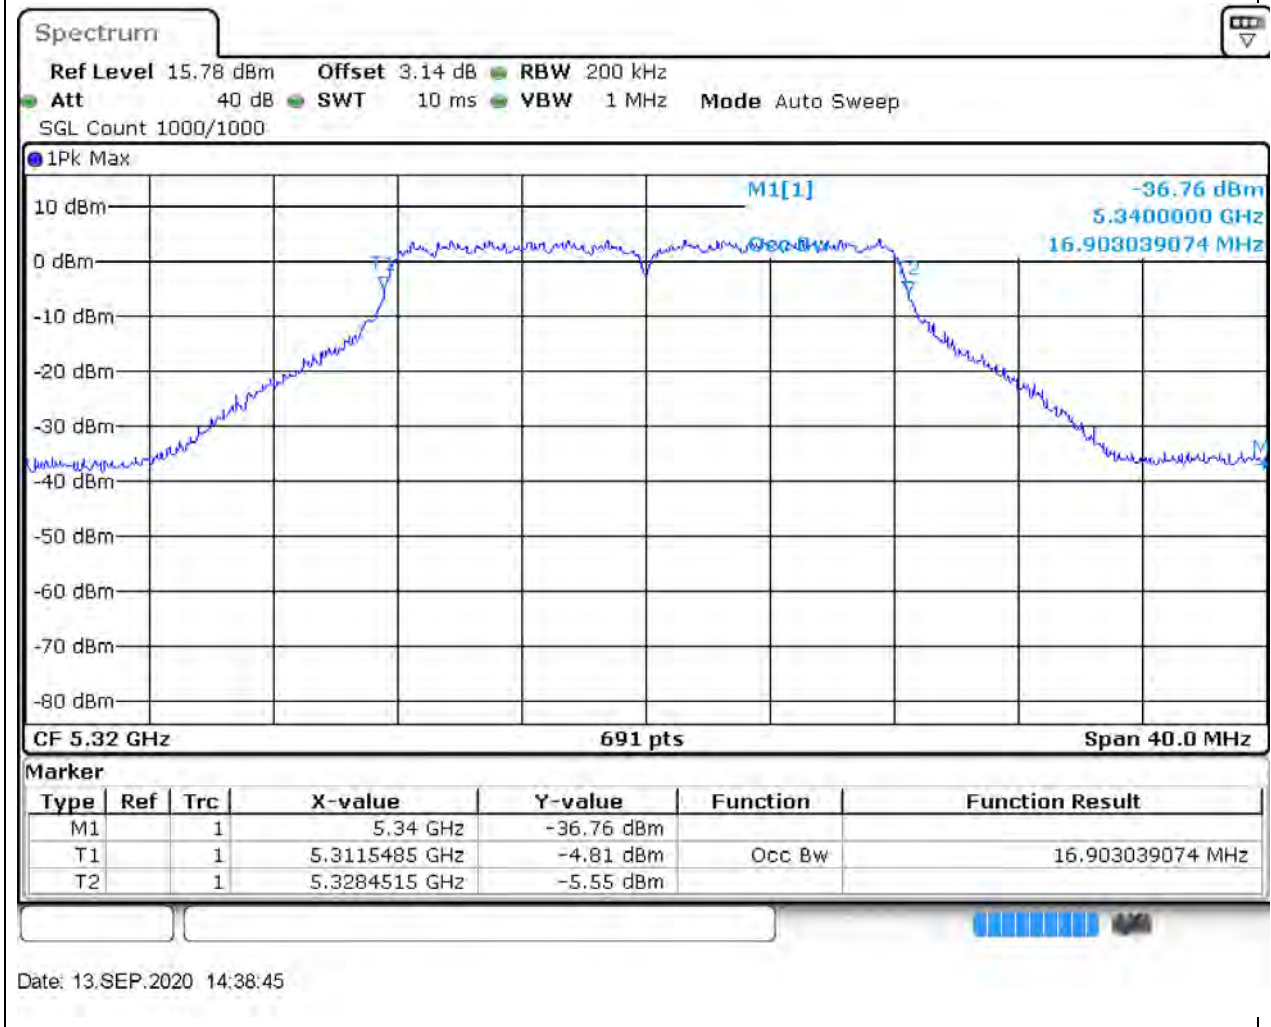

17. 802.11a_20M_U-NII-2A_H

17.1. A.2.2-99% Bandwidth(NTNV)

Center Frequency (MHz)	OBW Power (%)	RBW (MHz)	Detector	Limit (MHz)	OBW (MHz)	Verdict
5320	99	0.2	Peak	0	16.903039	Unknown