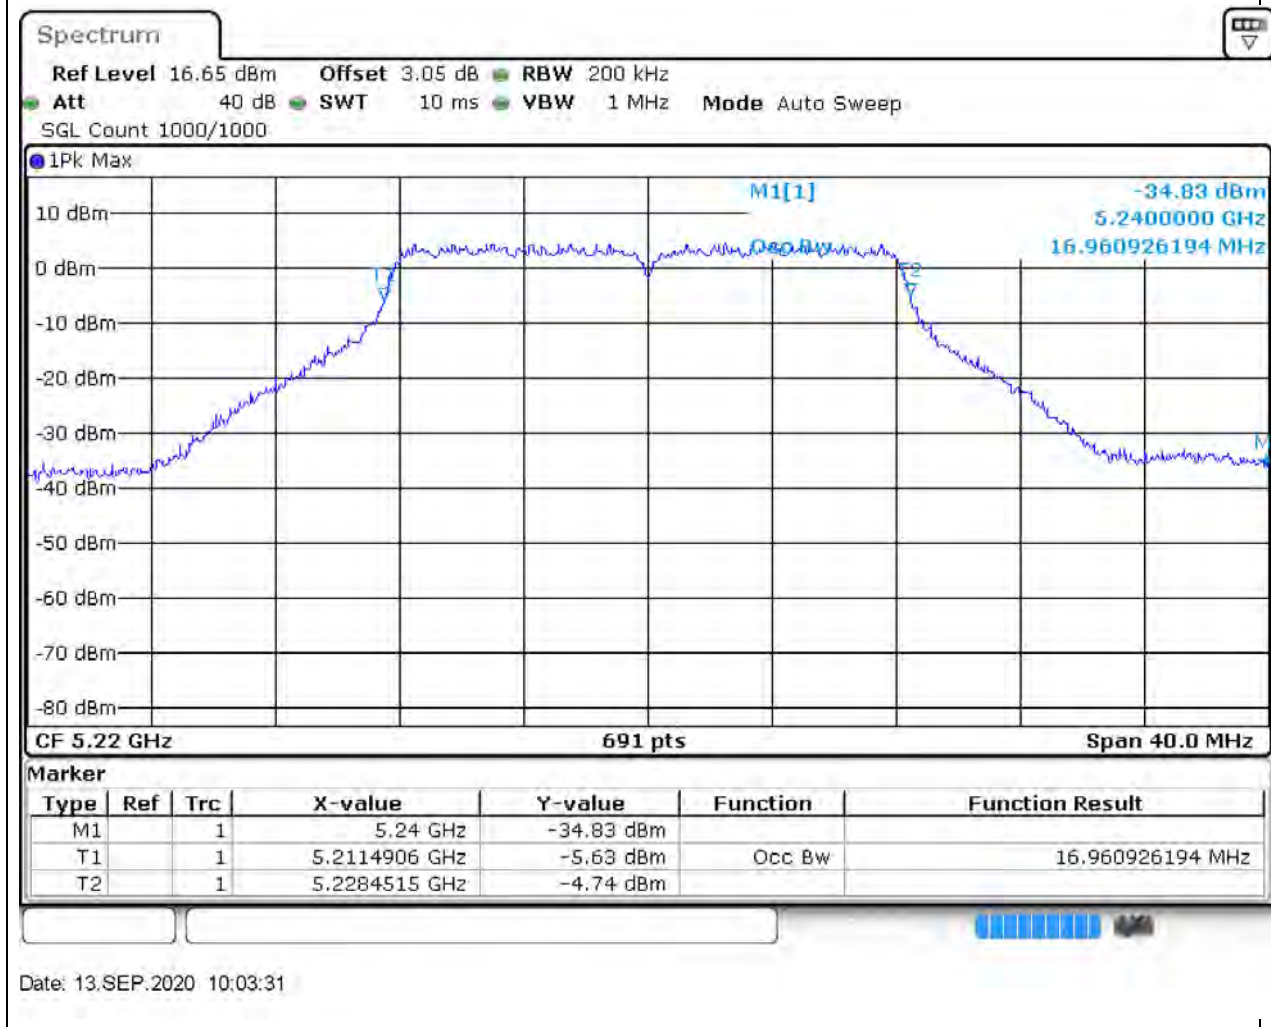

2. 802.11a_20M_U-NII-1_M

2.1. A.2.2-99% Bandwidth(NTNV)

Center Frequency (MHz)	OBW Power (%)	RBW (MHz)	Detector	Limit (MHz)	OBW (MHz)	Verdict
5220	99	0.2	Peak	0	16.960926	Unknown