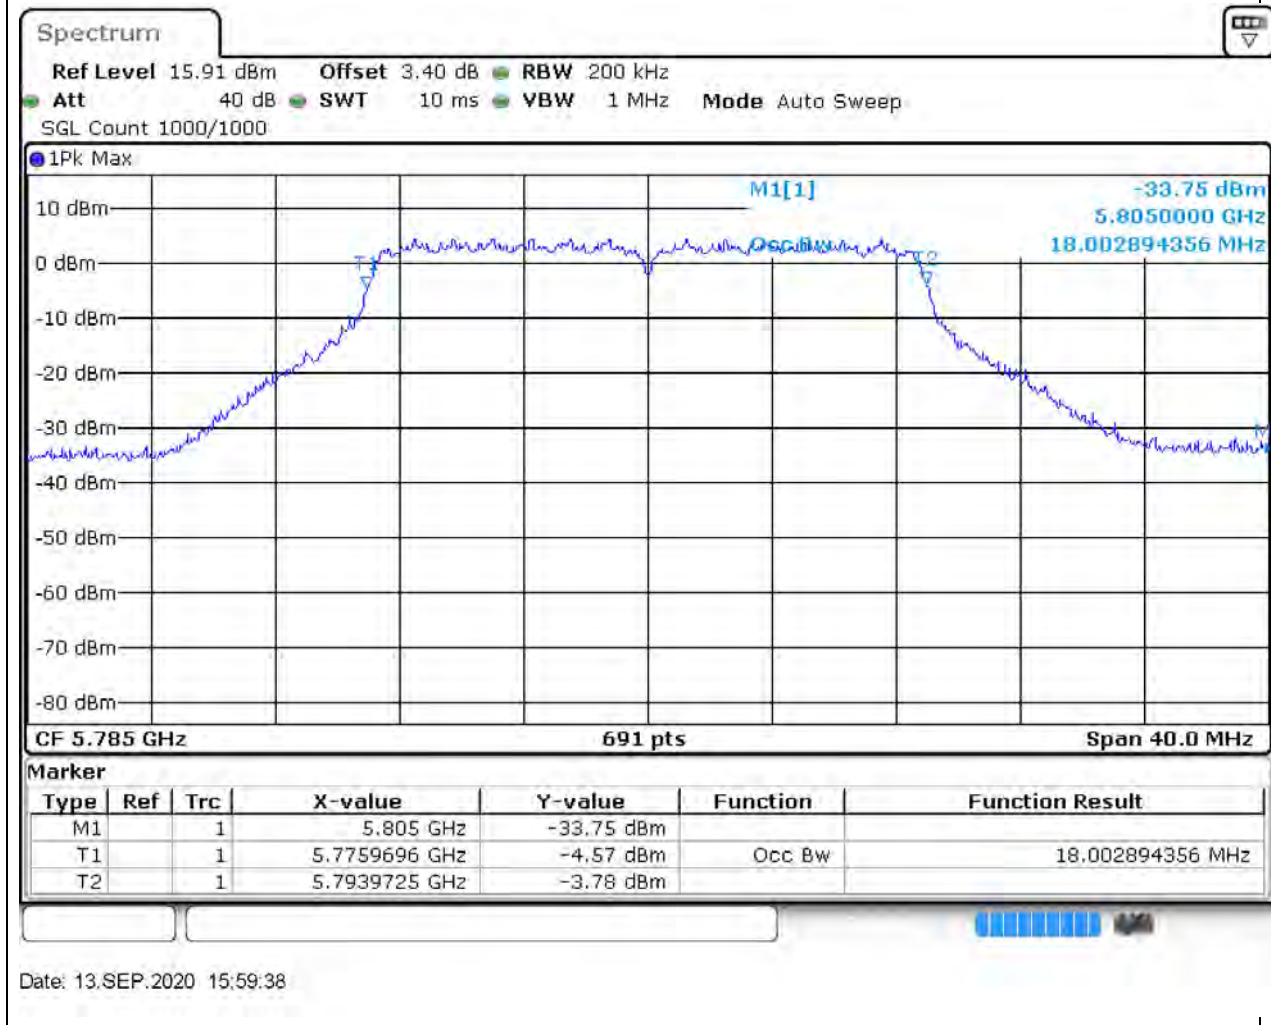

55. 802.11n_20M_U-NII-3_M

55.1. A.2.2-99% Bandwidth(NTNV)

Center Frequency (MHz)	OBW Power (%)	RBW (MHz)	Detector	Limit (MHz)	OBW (MHz)	Verdict
5785	99	0.2	Peak	0	18.002894	Unknown