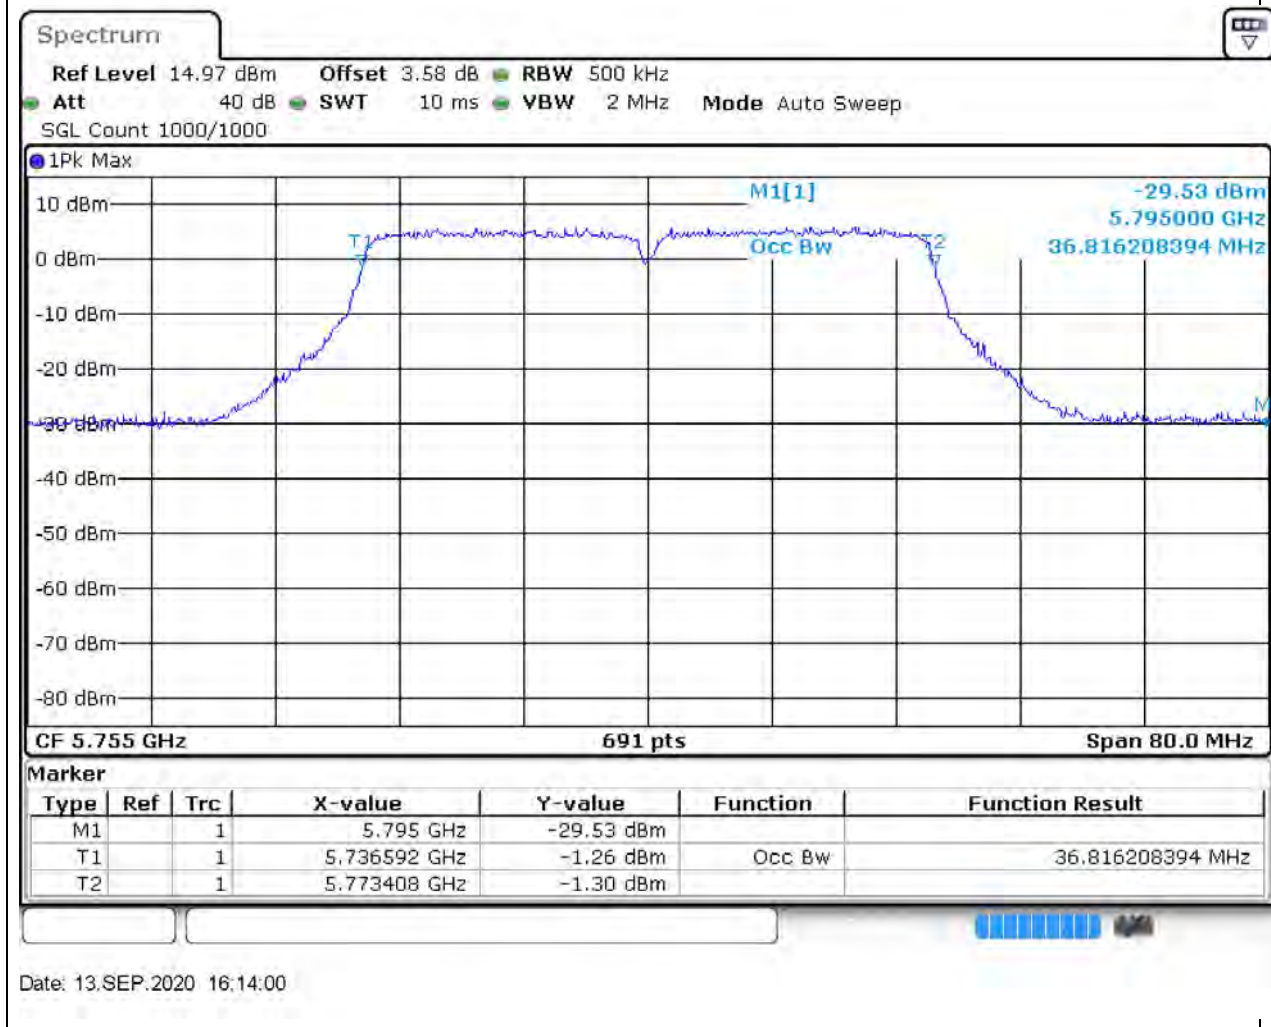

62. 802.11ac_40M_U-NII-3_L

62.1. A.2.2-99% Bandwidth(NTNV)

Center Frequency (MHz)	OBW Power (%)	RBW (MHz)	Detector	Limit (MHz)	OBW (MHz)	Verdict
5755	99	0.5	Peak	0	36.816208	Unknown