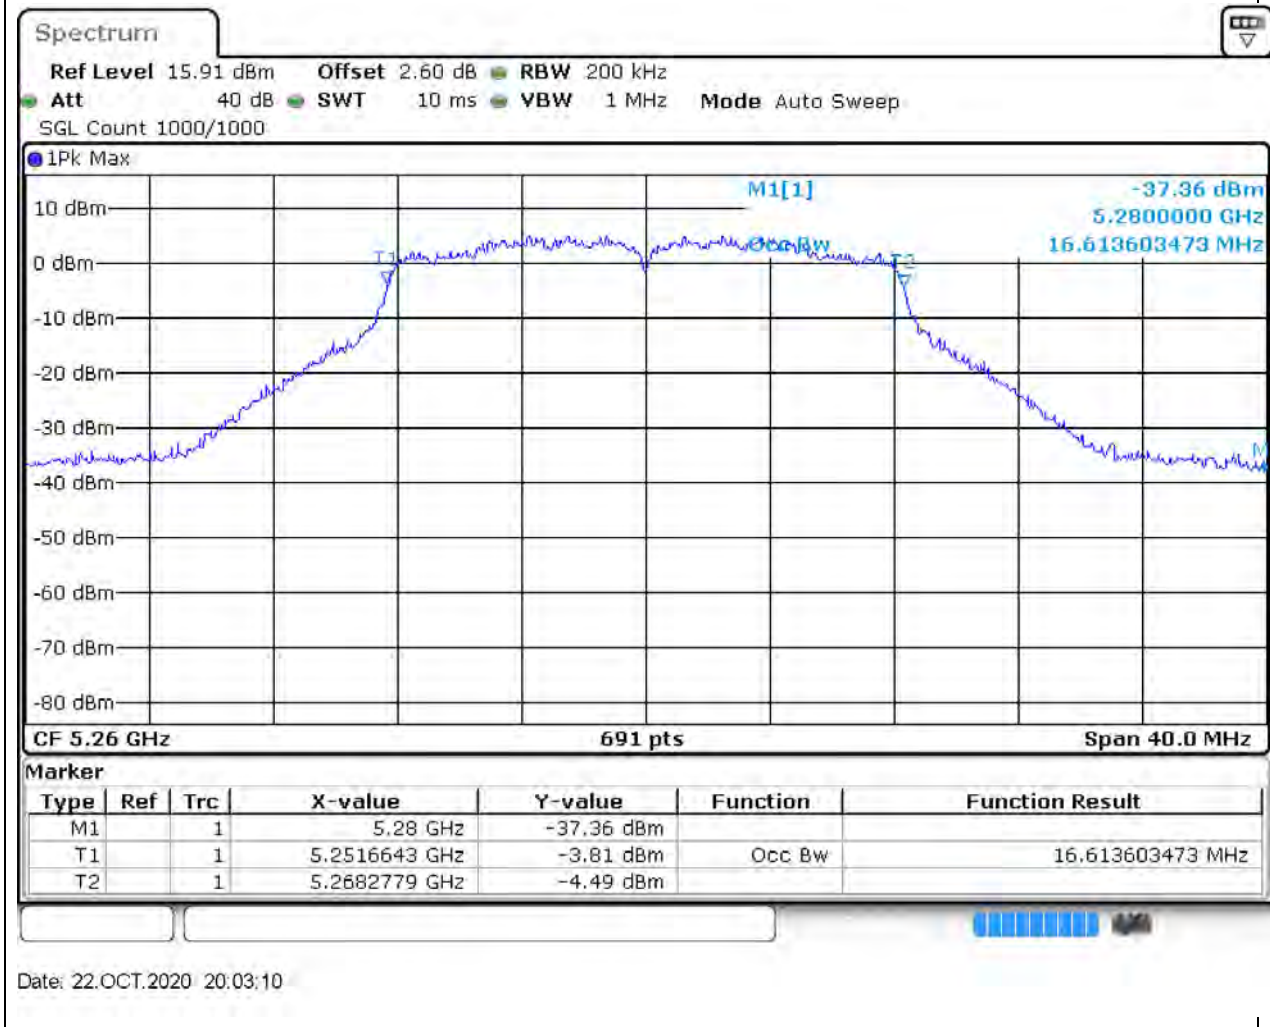

15. 802.11a_20M_U-NII-2A_L

15.1. A.2.2-99% Bandwidth(NTNV)

Center Frequency (MHz)	OBW Power (%)	RBW (MHz)	Detector	Limit (MHz)	OBW (MHz)	Verdict
5260	99	0.2	Peak	0	16.613603	Unknown