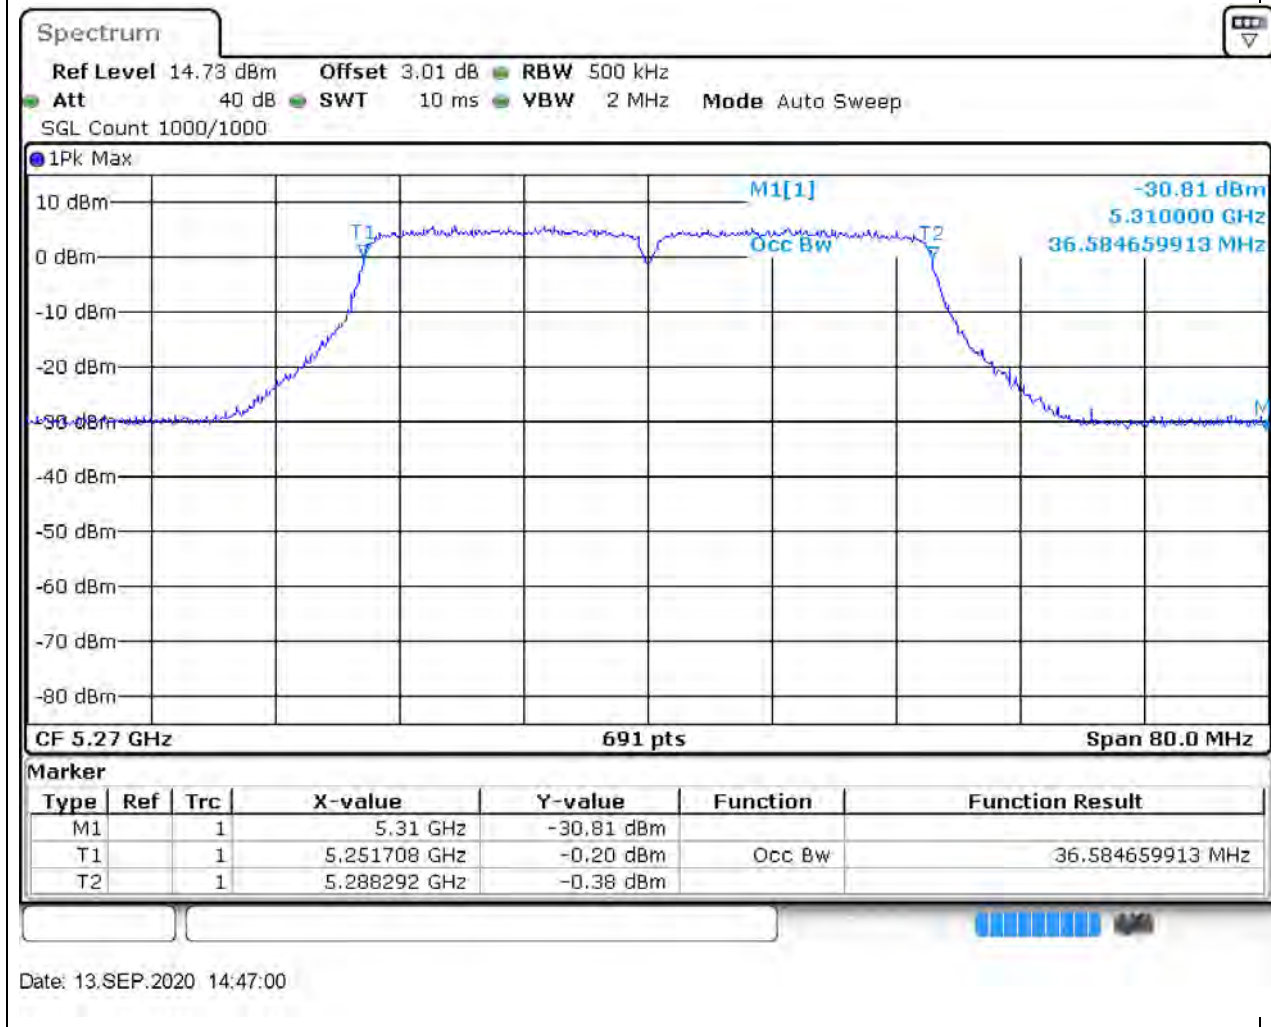

21. 802.11n_40M_U-NII-2A_L

21.1. A.2.2-99% Bandwidth(NTNV)

Center Frequency (MHz)	OBW Power (%)	RBW (MHz)	Detector	Limit (MHz)	OBW (MHz)	Verdict
5270	99	0.5	Peak	0	36.58466	Unknown