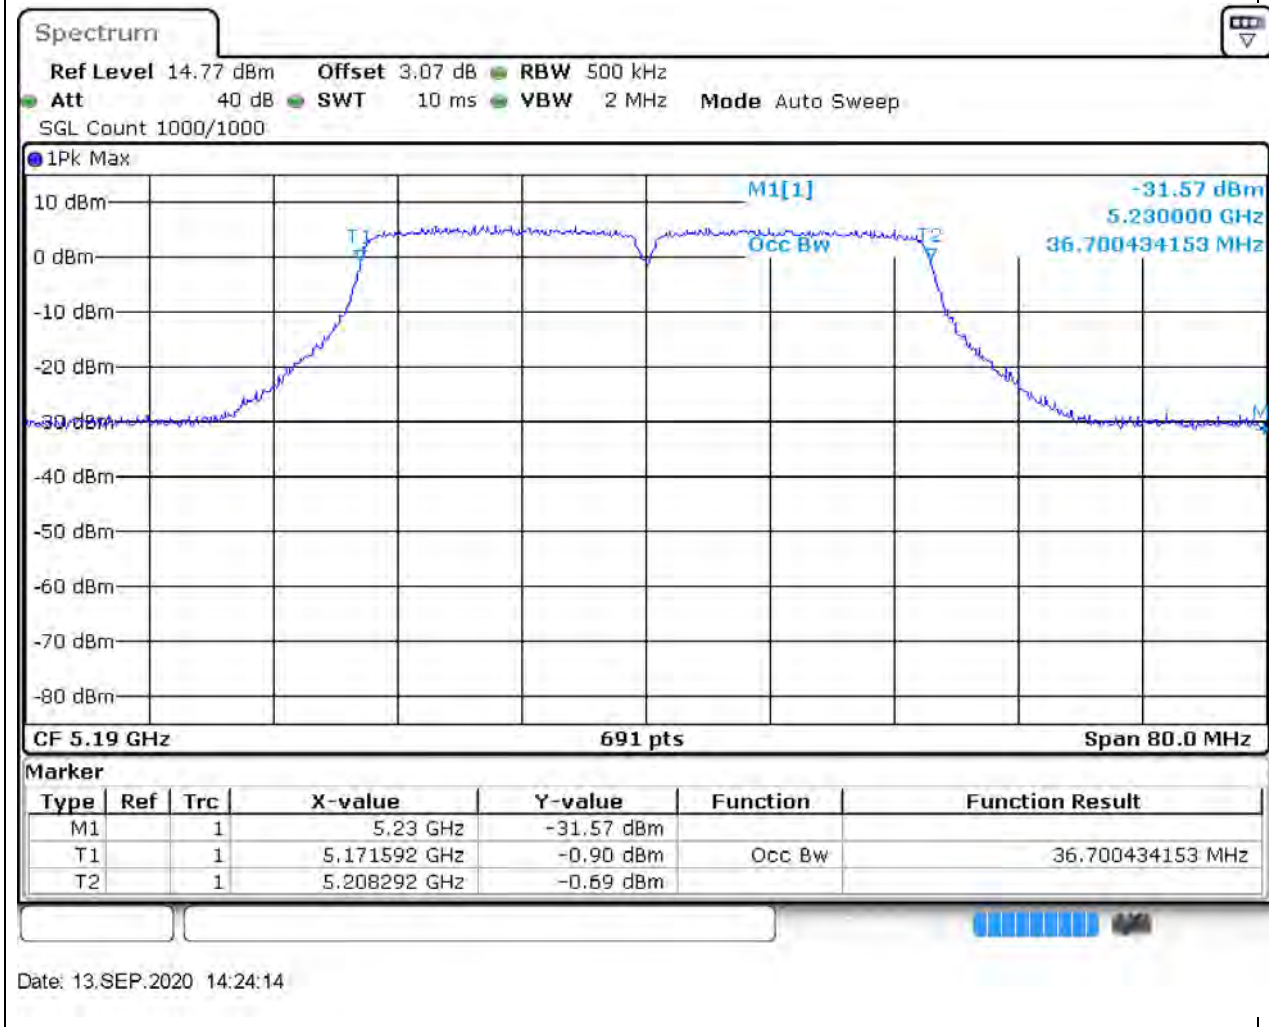

12. 802.11ac_40M_U-NII-1_L

12.1. A.2.2-99% Bandwidth(NTNV)

Center Frequency (MHz)	OBW Power (%)	RBW (MHz)	Detector	Limit (MHz)	OBW (MHz)	Verdict
5190	99	0.5	Peak	0	36.700434	Unknown