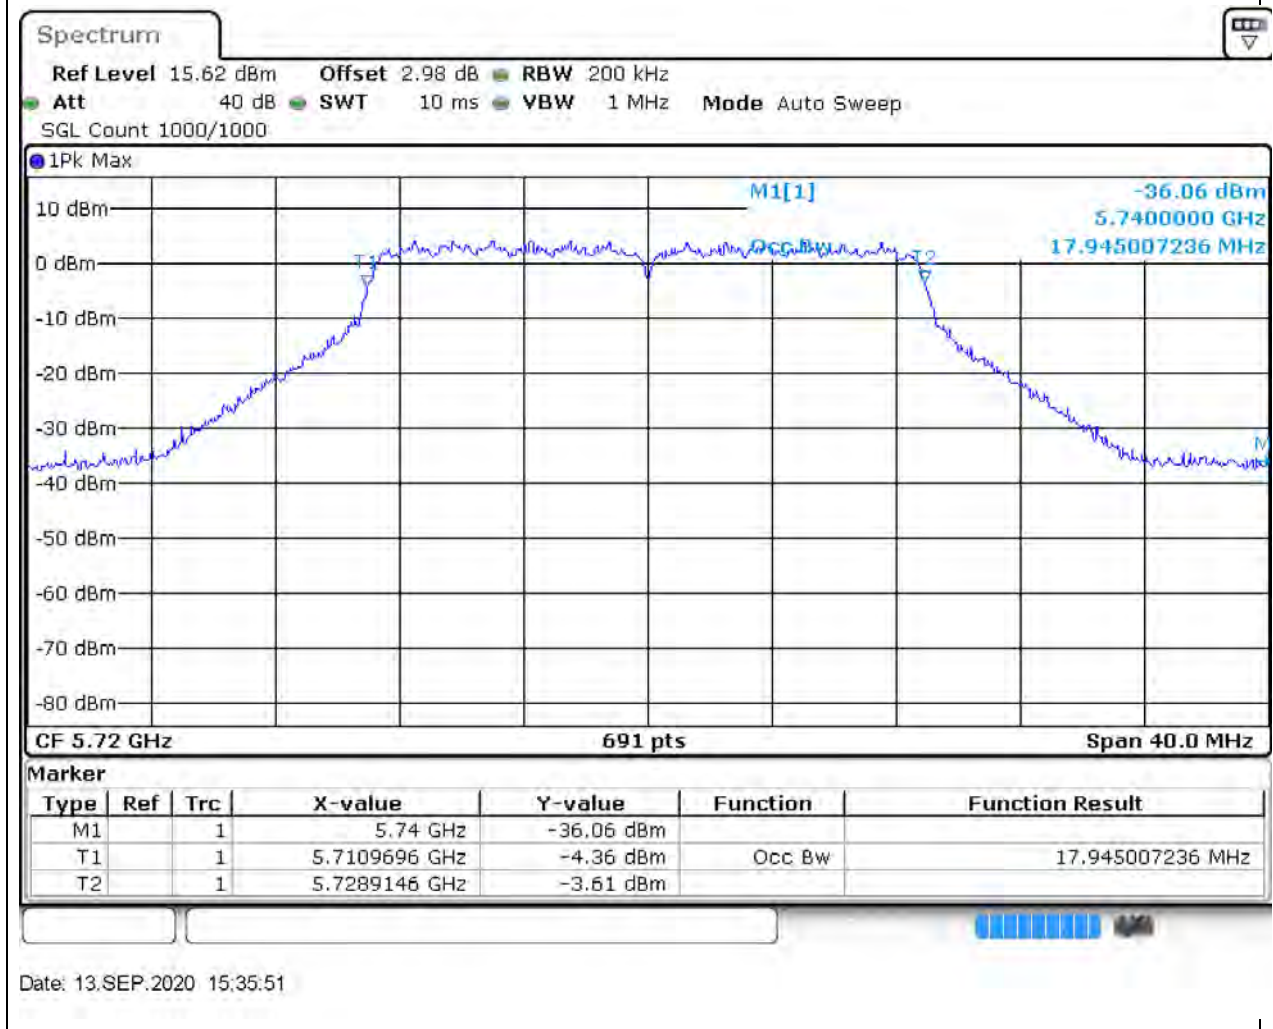

43. 802.11ac_20M_U-NII-2C_CH144

43.1. A.2.2-99% Bandwidth(NTNV)

Center Frequency (MHz)	OBW Power (%)	RBW (MHz)	Detector	Limit (MHz)	OBW (MHz)	Verdict
5720	99	0.2	Peak	0	17.945007	Unknown