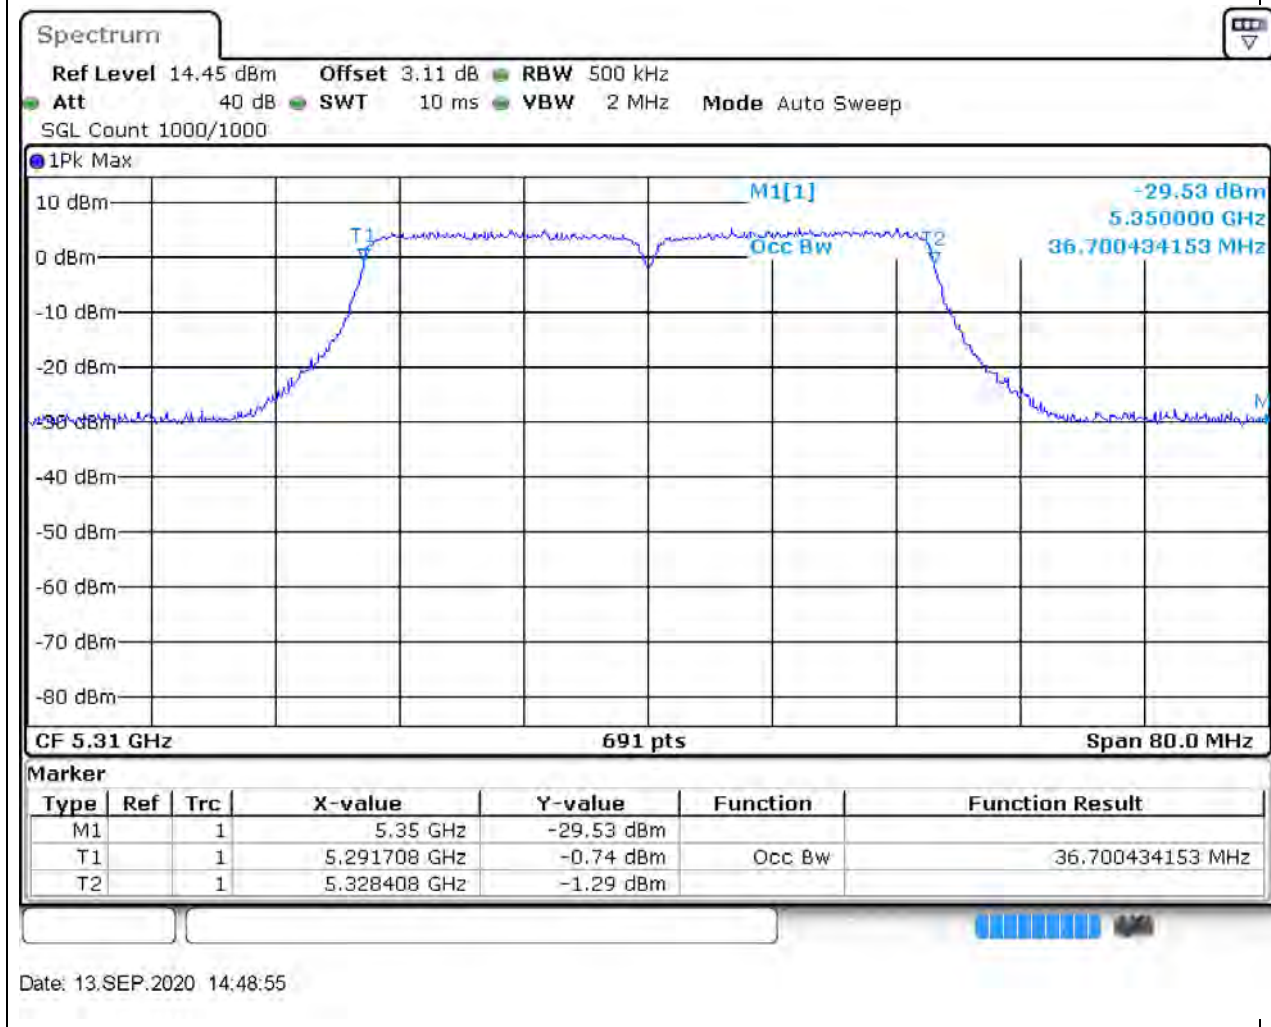

22. 802.11n_40M_U-NII-2A_H

22.1. A.2.2-99% Bandwidth(NTNV)

Center Frequency (MHz)	OBW Power (%)	RBW (MHz)	Detector	Limit (MHz)	OBW (MHz)	Verdict
5310	99	0.5	Peak	0	36.700434	Unknown