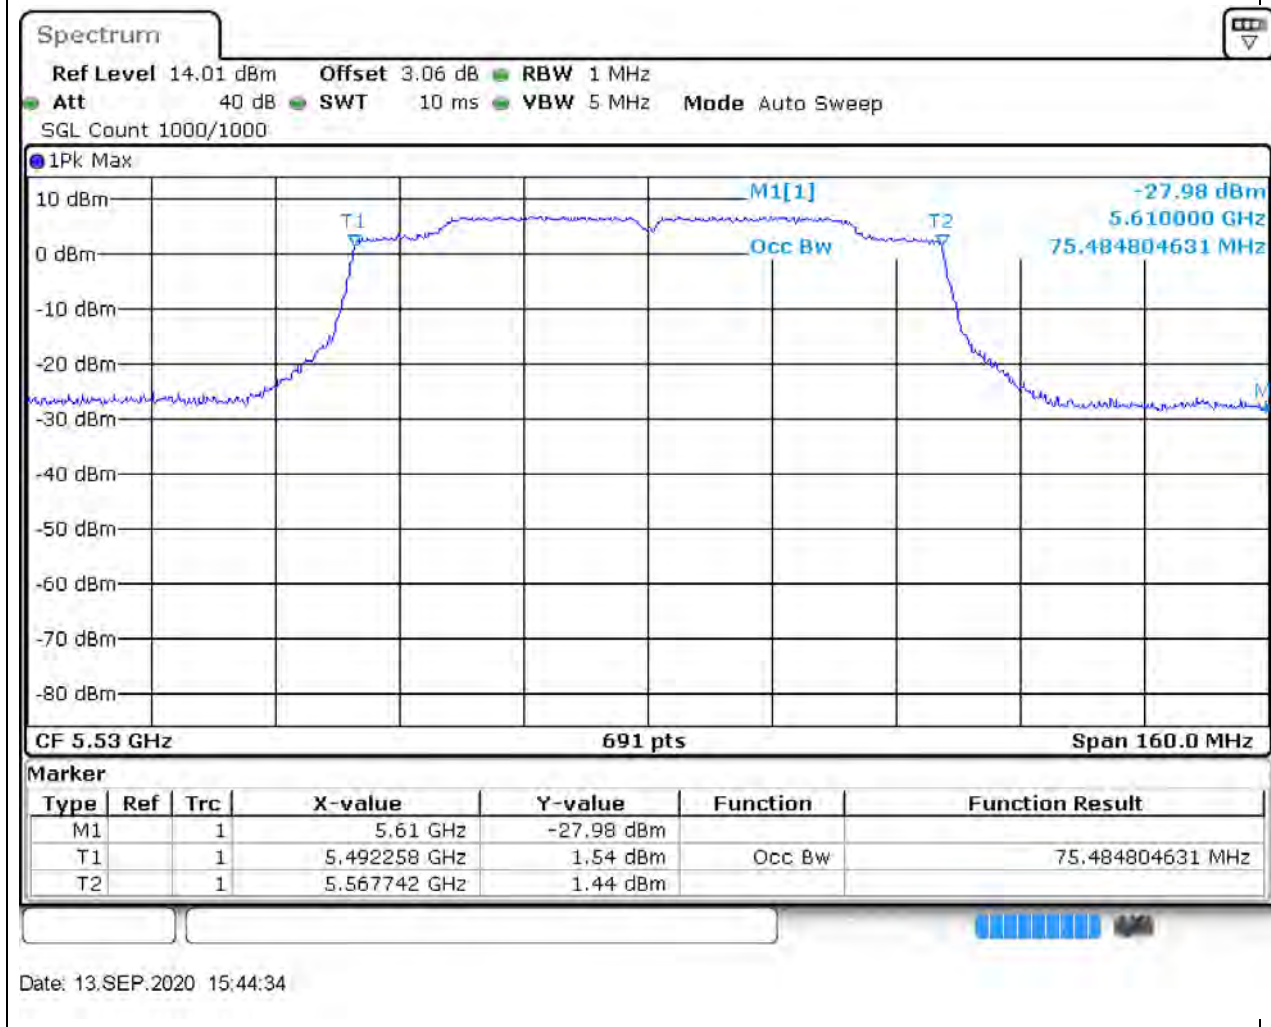

48. 802.11ac_80M_U-NII-2C_L

48.1. A.2.2-99% Bandwidth(NTNV)

Center Frequency (MHz)	OBW Power (%)	RBW (MHz)	Detector	Limit (MHz)	OBW (MHz)	Verdict
5530	99	1	Peak	0	75.484805	Unknown