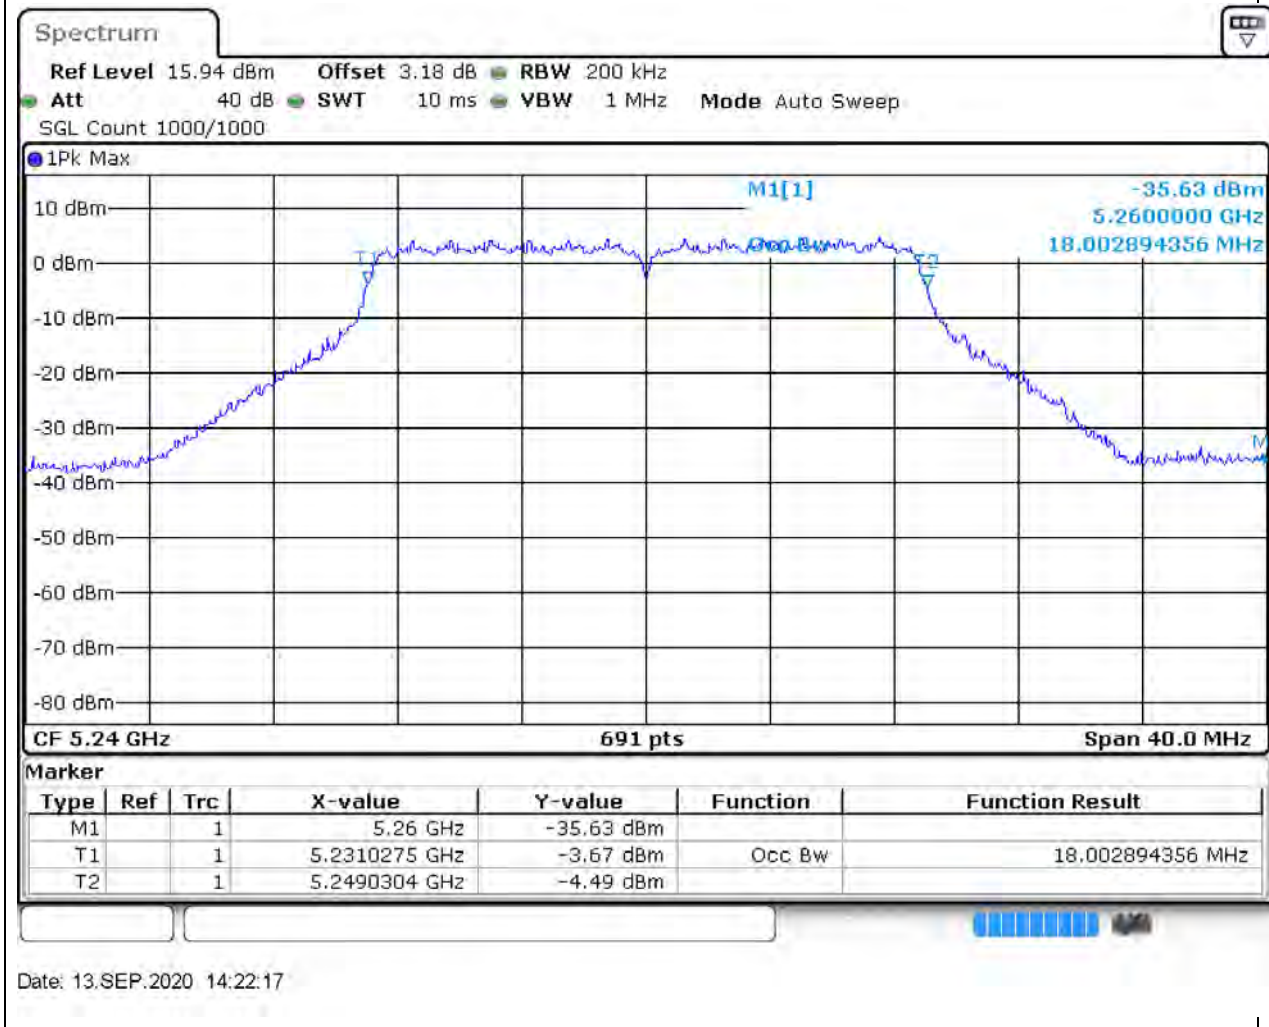

11. 802.11ac_20M_U-NII-1_H

11.1. A.2.2-99% Bandwidth(NTNV)

Center Frequency (MHz)	OBW Power (%)	RBW (MHz)	Detector	Limit (MHz)	OBW (MHz)	Verdict
5240	99	0.2	Peak	0	18.002894	Unknown