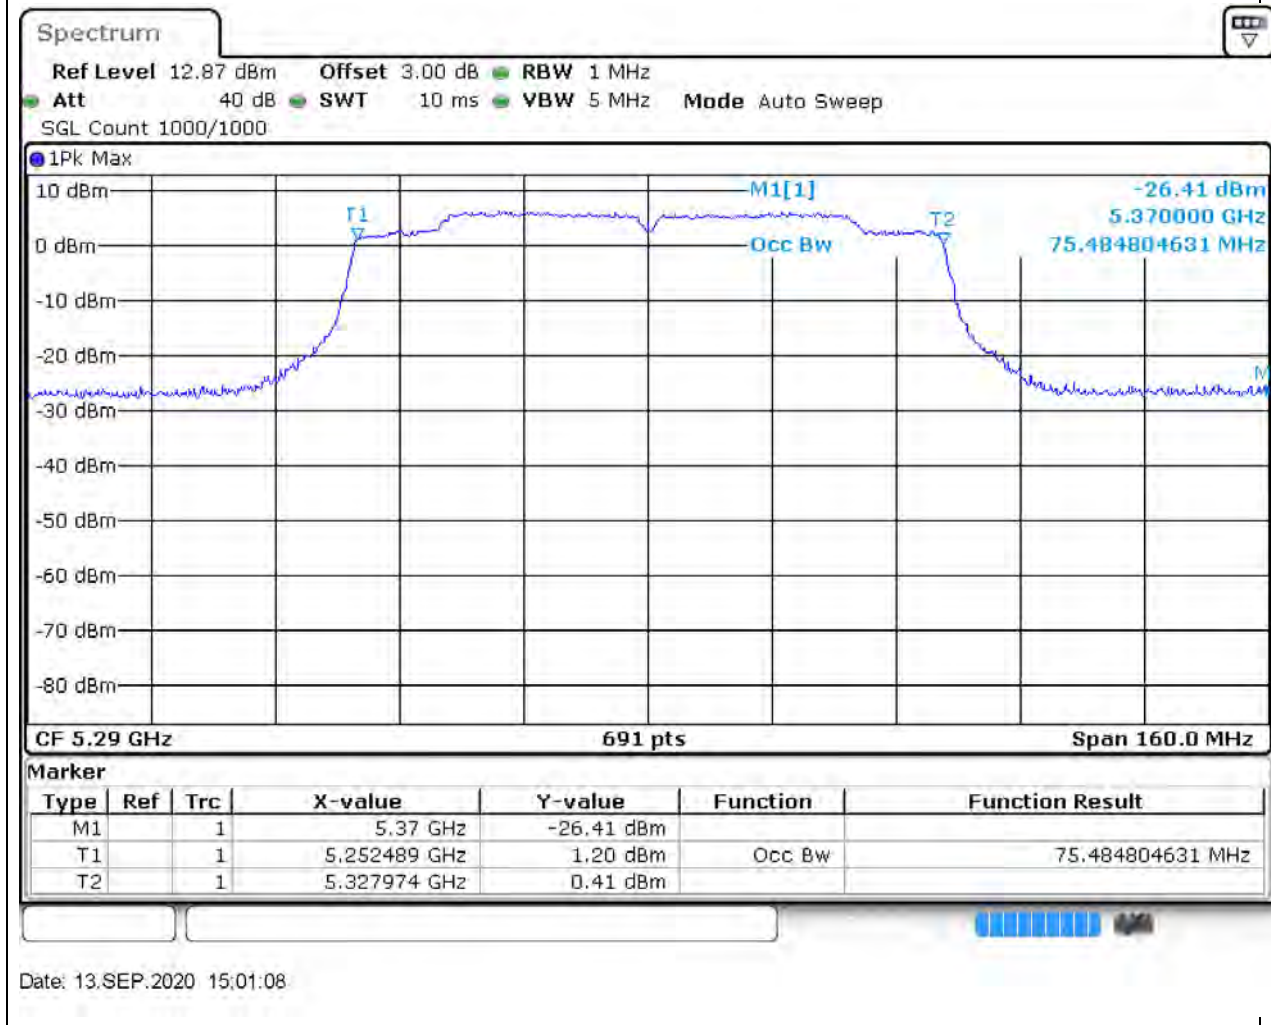

28. 802.11ac_80M_U-NII-2A_M

28.1. A.2.2-99% Bandwidth(NTNV)

Center Frequency (MHz)	OBW Power (%)	RBW (MHz)	Detector	Limit (MHz)	OBW (MHz)	Verdict
5290	99	1	Peak	0	75.484805	Unknown