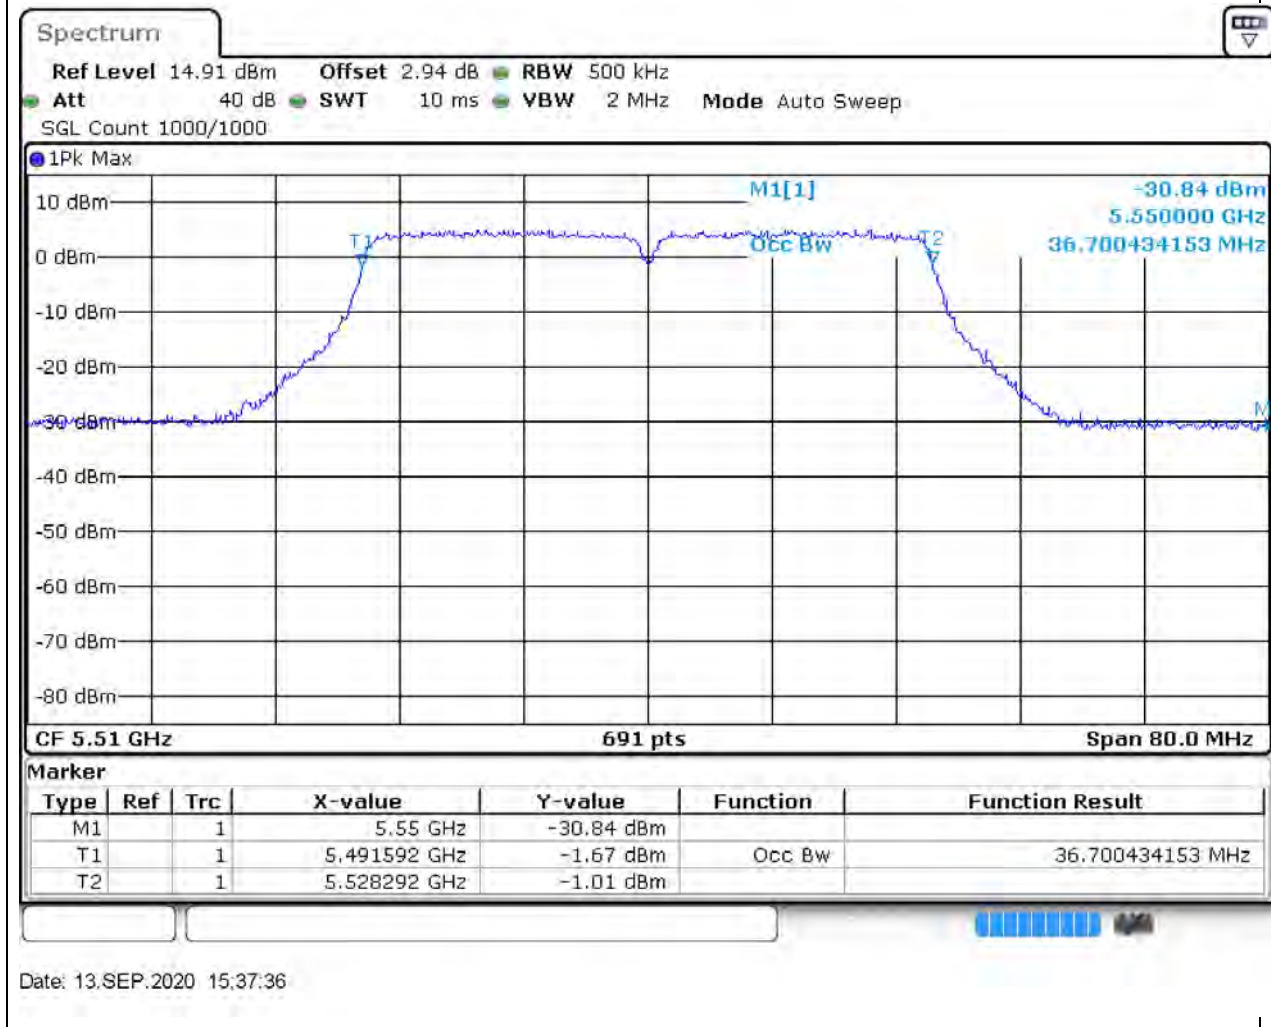

44. 802.11ac_40M_U-NII-2C_L

44.1. A.2.2-99% Bandwidth(NTNV)

Center Frequency (MHz)	OBW Power (%)	RBW (MHz)	Detector	Limit (MHz)	OBW (MHz)	Verdict
5510	99	0.5	Peak	0	36.700434	Unknown