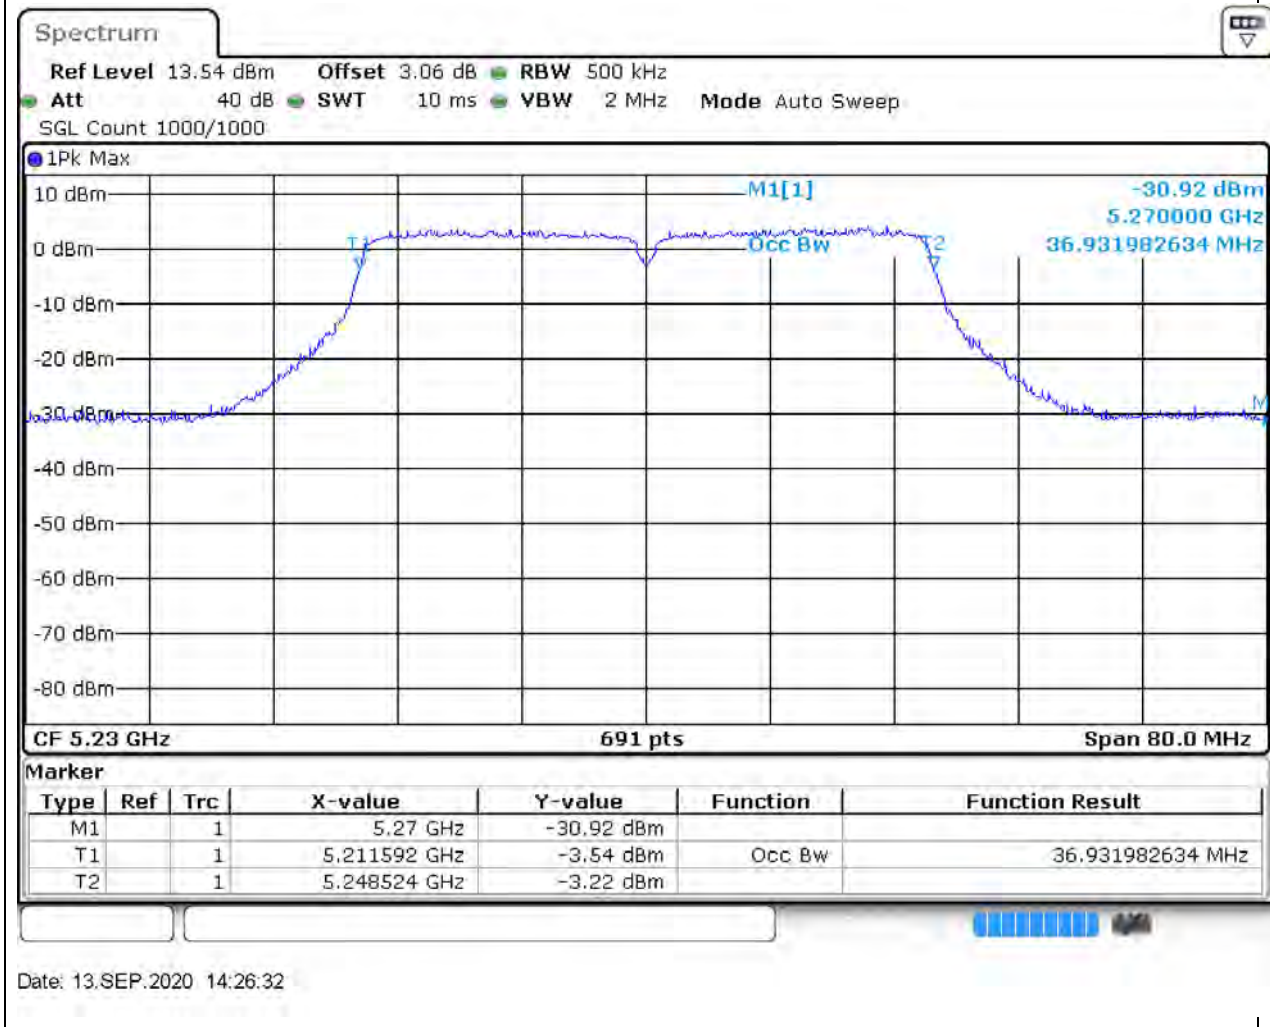

13. 802.11ac_40M_U-NII-1_H

13.1. A.2.2-99% Bandwidth(NTNV)

Center Frequency (MHz)	OBW Power (%)	RBW (MHz)	Detector	Limit (MHz)	OBW (MHz)	Verdict
5230	99	0.5	Peak	0	36.931983	Unknown