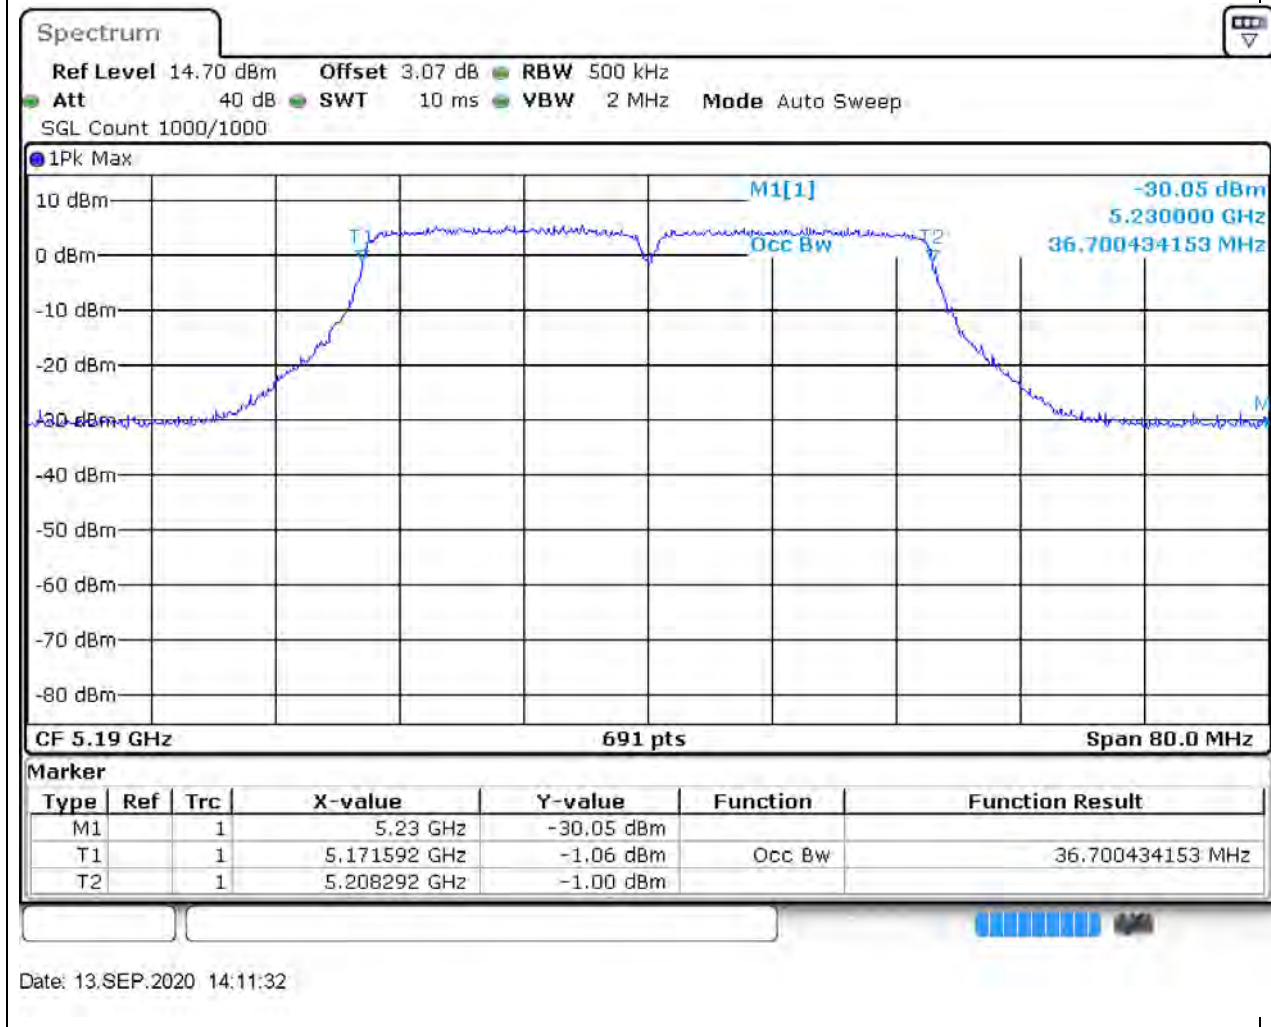

7. 802.11n_40M_U-NII-1_L

7.1. A.2.2-99% Bandwidth(NTNV)

Center Frequency (MHz)	OBW Power (%)	RBW (MHz)	Detector	Limit (MHz)	OBW (MHz)	Verdict
5190	99	0.5	Peak	0	36.700434	Unknown