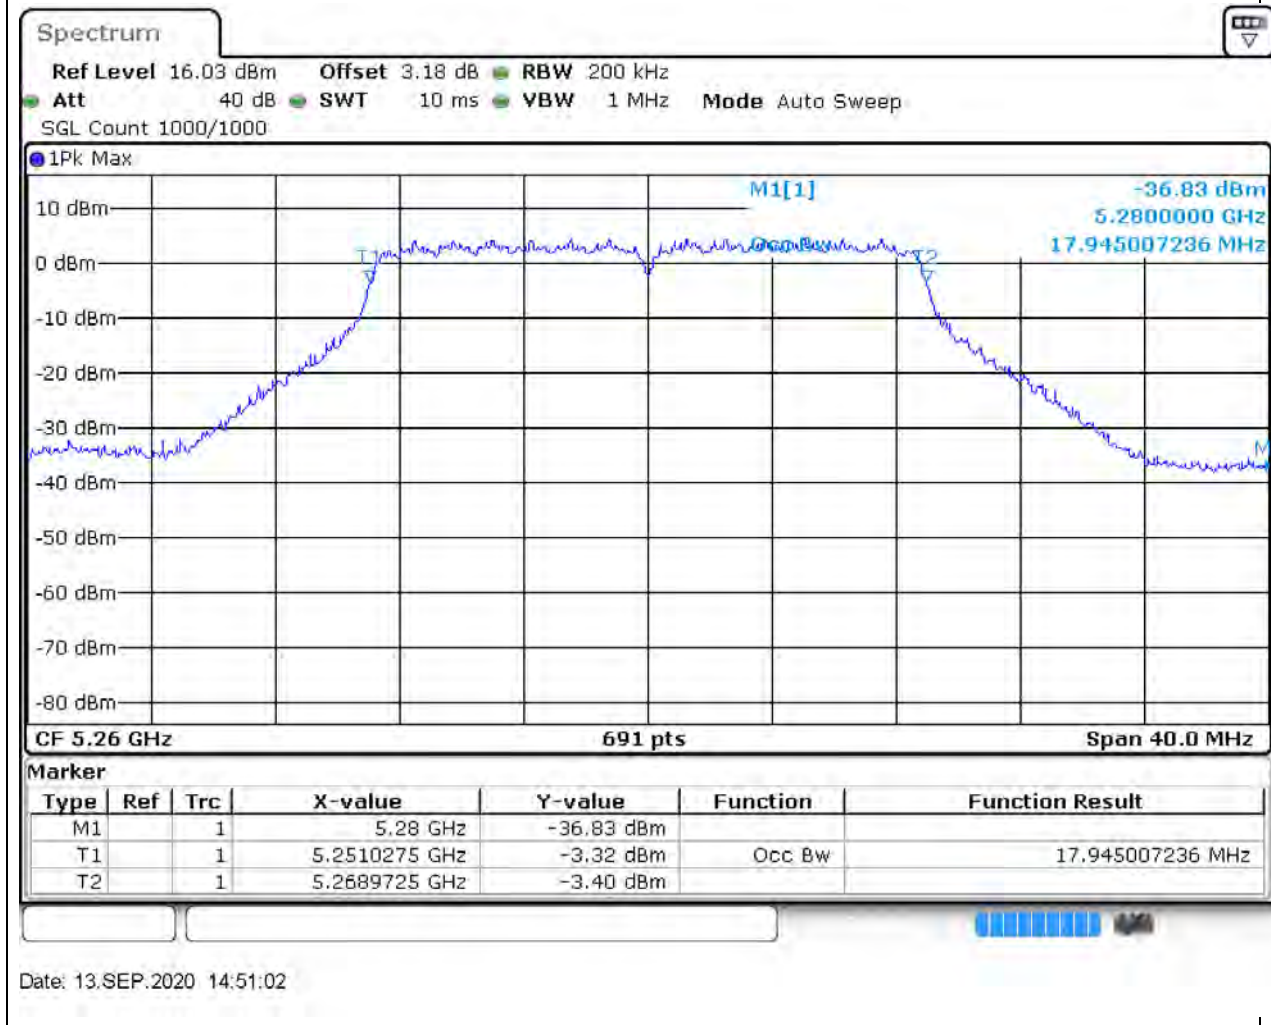

23. 802.11ac_20M_U-NII-2A_L

23.1. A.2.2-99% Bandwidth(NTNV)

Center Frequency (MHz)	OBW Power (%)	RBW (MHz)	Detector	Limit (MHz)	OBW (MHz)	Verdict
5260	99	0.2	Peak	0	17.945007	Unknown