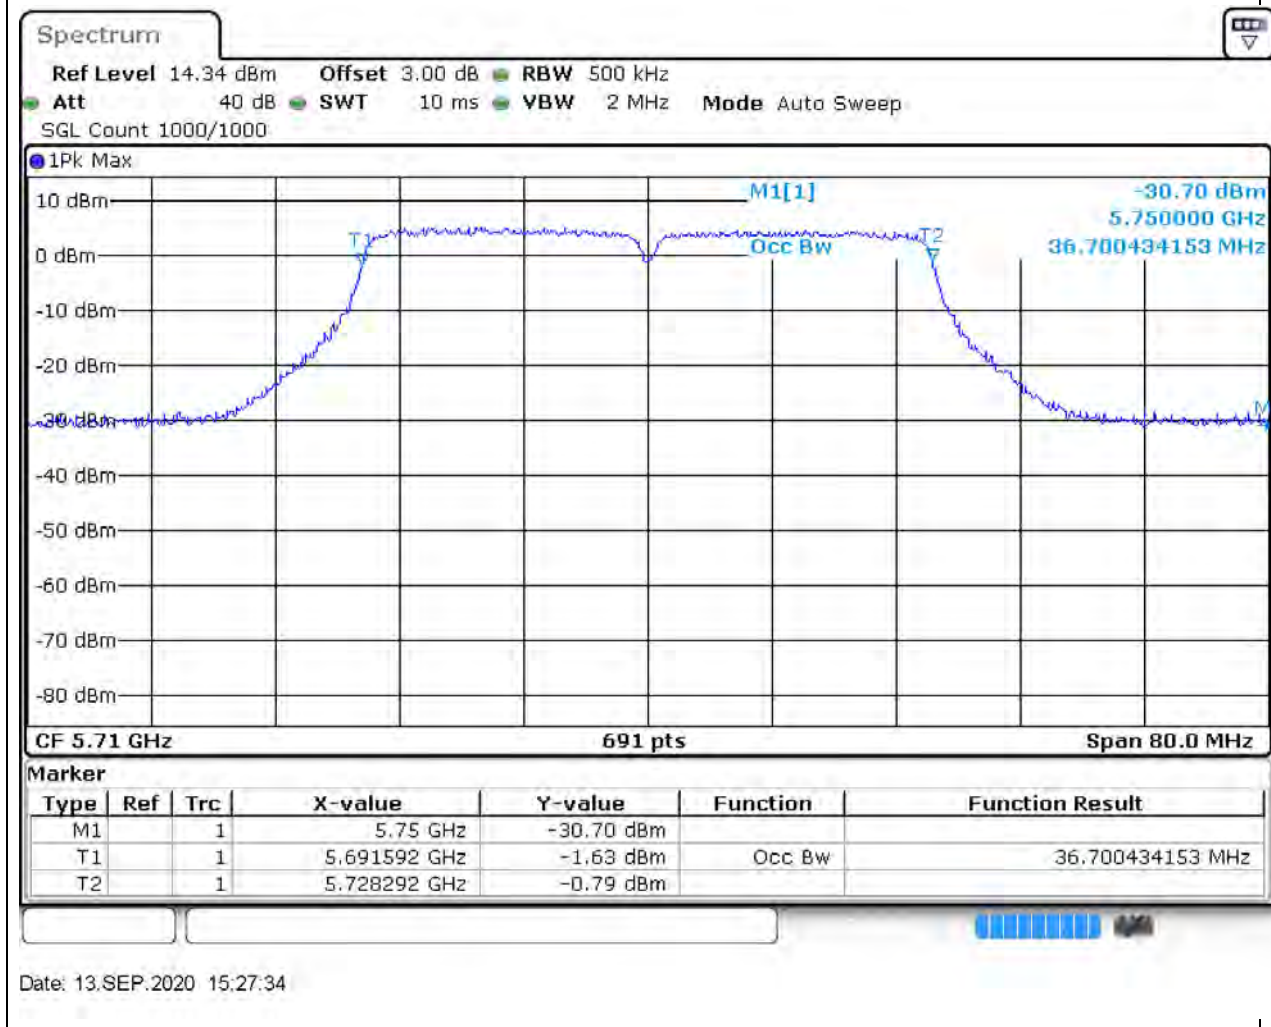

39. 802.11n_40M_U-NII-2C_142

39.1. A.2.2-99% Bandwidth(NTNV)

Center Frequency (MHz)	OBW Power (%)	RBW (MHz)	Detector	Limit (MHz)	OBW (MHz)	Verdict
5710	99	0.5	Peak	0	36.700434	Unknown