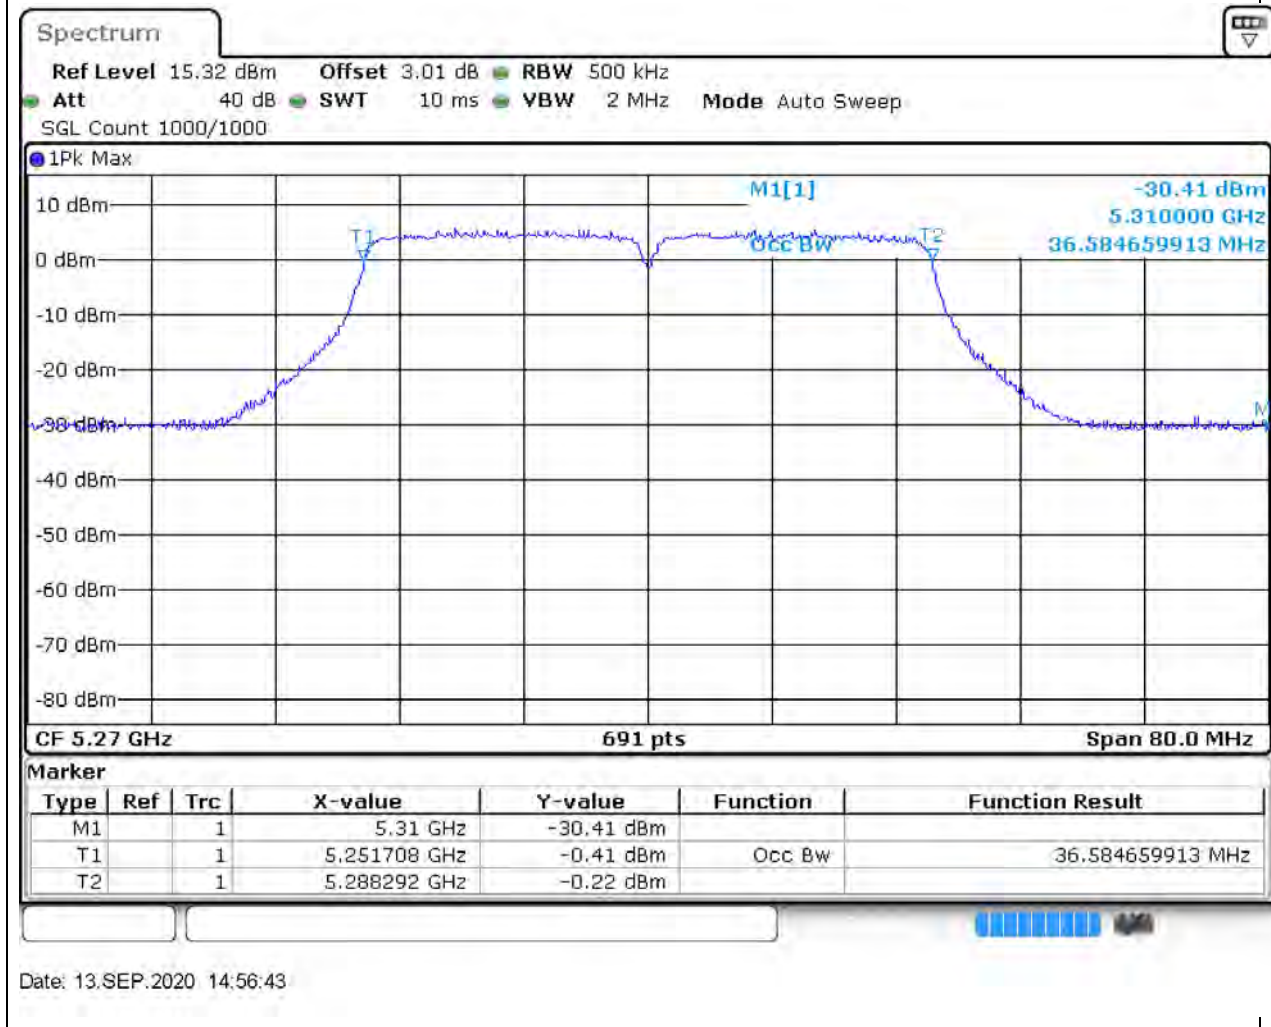

26. 802.11ac_40M_U-NII-2A_L

26.1. A.2.2-99% Bandwidth(NTNV)

Center Frequency (MHz)	OBW Power (%)	RBW (MHz)	Detector	Limit (MHz)	OBW (MHz)	Verdict
5270	99	0.5	Peak	0	36.58466	Unknown