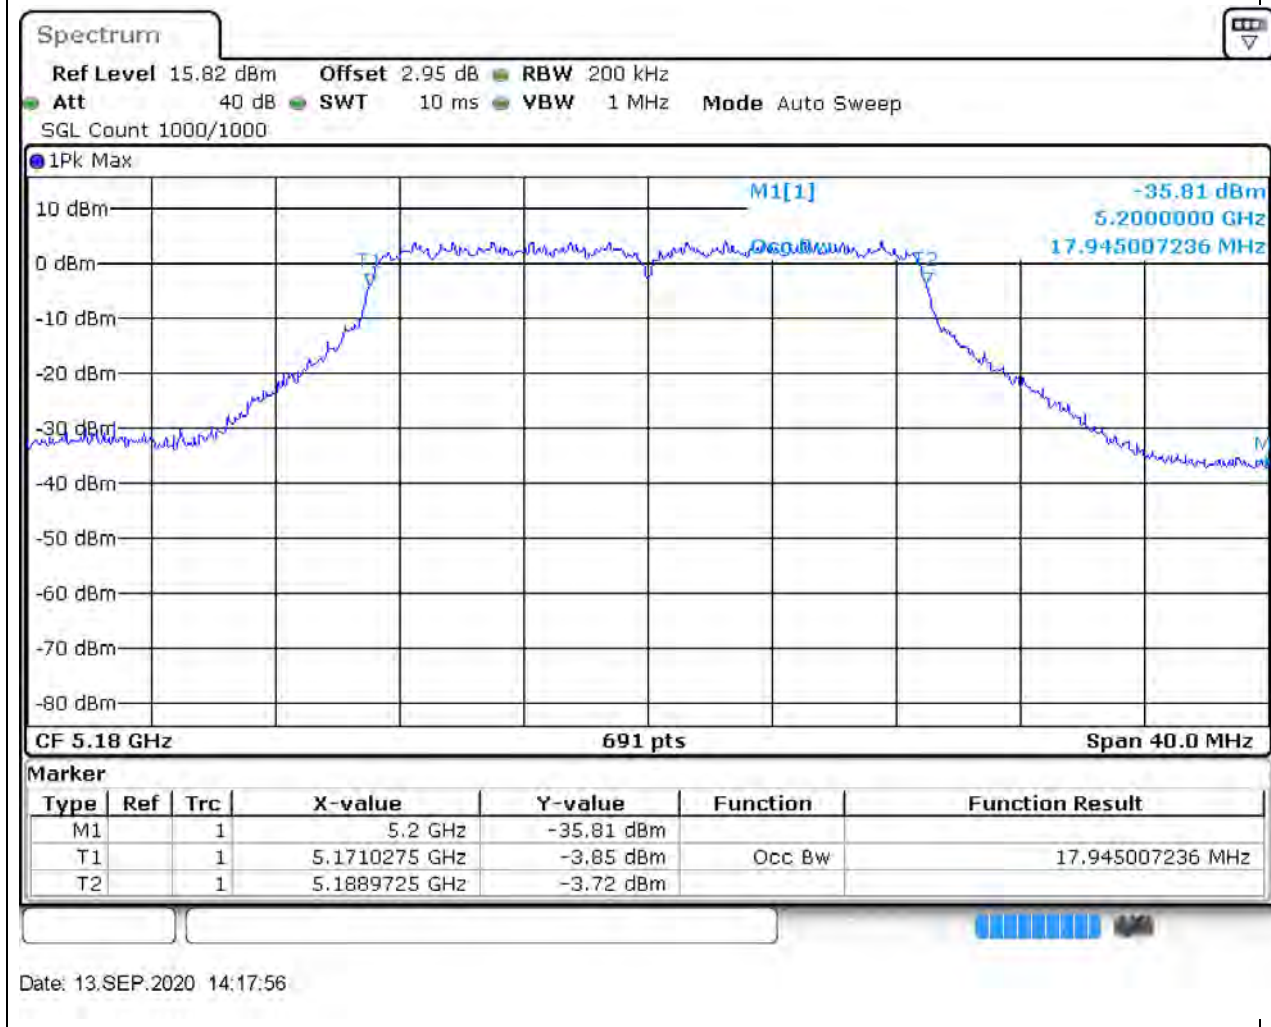

9. 802.11ac_20M_U-NII-1_L

9.1. A.2.2-99% Bandwidth(NTNV)

Center Frequency (MHz)	OBW Power (%)	RBW (MHz)	Detector	Limit (MHz)	OBW (MHz)	Verdict
5180	99	0.2	Peak	0	17.945007	Unknown