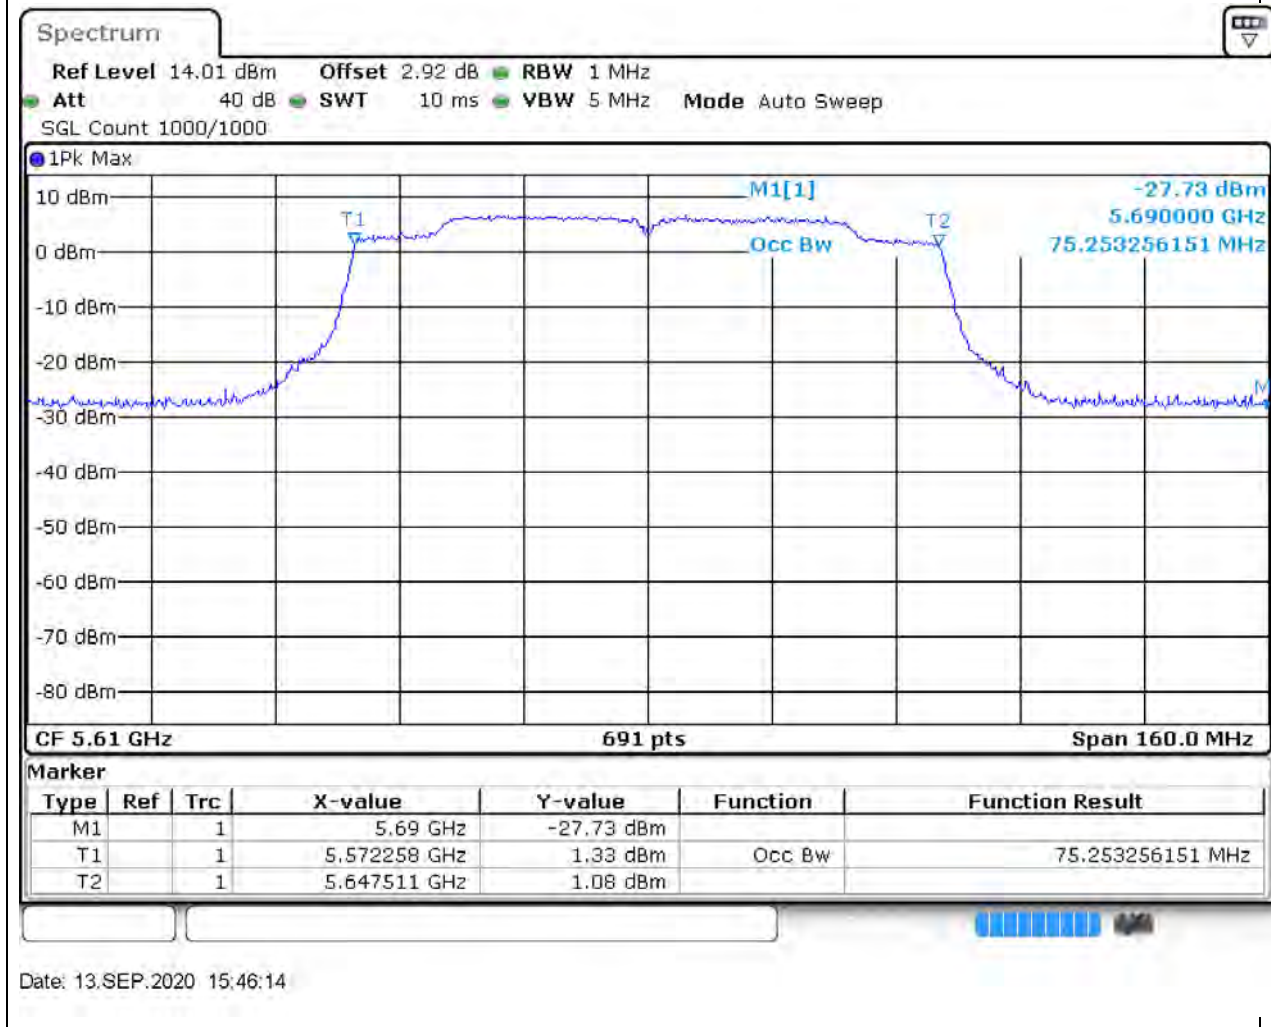

49. 802.11ac_80M_U-NII-2C_M

49.1. A.2.2-99% Bandwidth(NTNV)

Center Frequency (MHz)	OBW Power (%)	RBW (MHz)	Detector	Limit (MHz)	OBW (MHz)	Verdict
5610	99	1	Peak	0	75.253256	Unknow