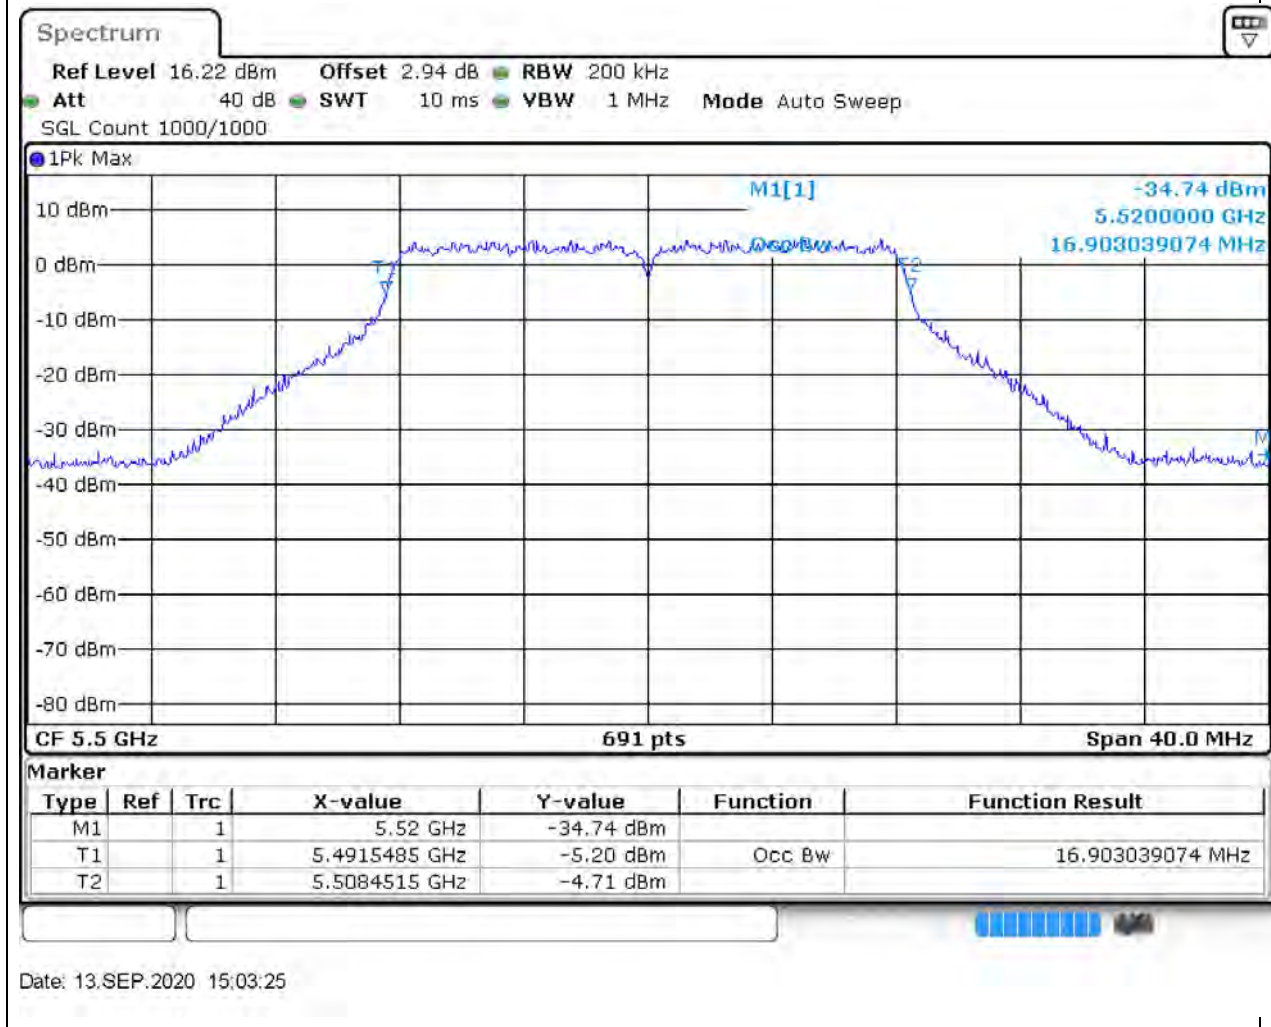

29. 802.11a_20M_U-NII-2C_L

29.1. A.2.2-99% Bandwidth(NTNV)

Center Frequency (MHz)	OBW Power (%)	RBW (MHz)	Detector	Limit (MHz)	OBW (MHz)	Verdict
5500	99	0.2	Peak	0	16.903039	Unknown