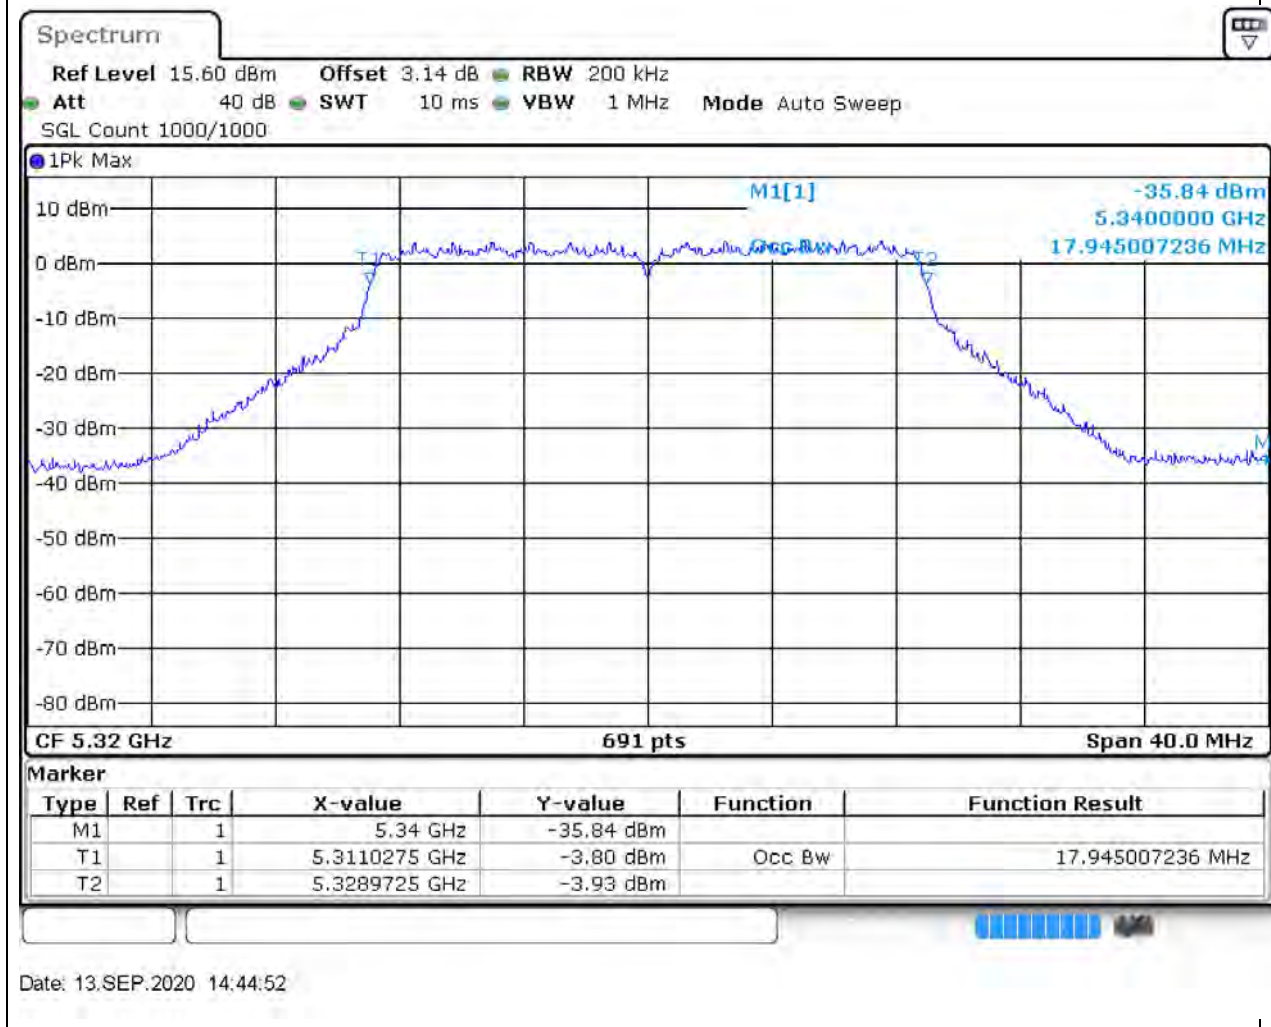

20. 802.11n_20M_U-NII-2A_H

20.1. A.2.2-99% Bandwidth(NTNV)

Center Frequency (MHz)	OBW Power (%)	RBW (MHz)	Detector	Limit (MHz)	OBW (MHz)	Verdict
5320	99	0.2	Peak	0	17.945007	Unknown