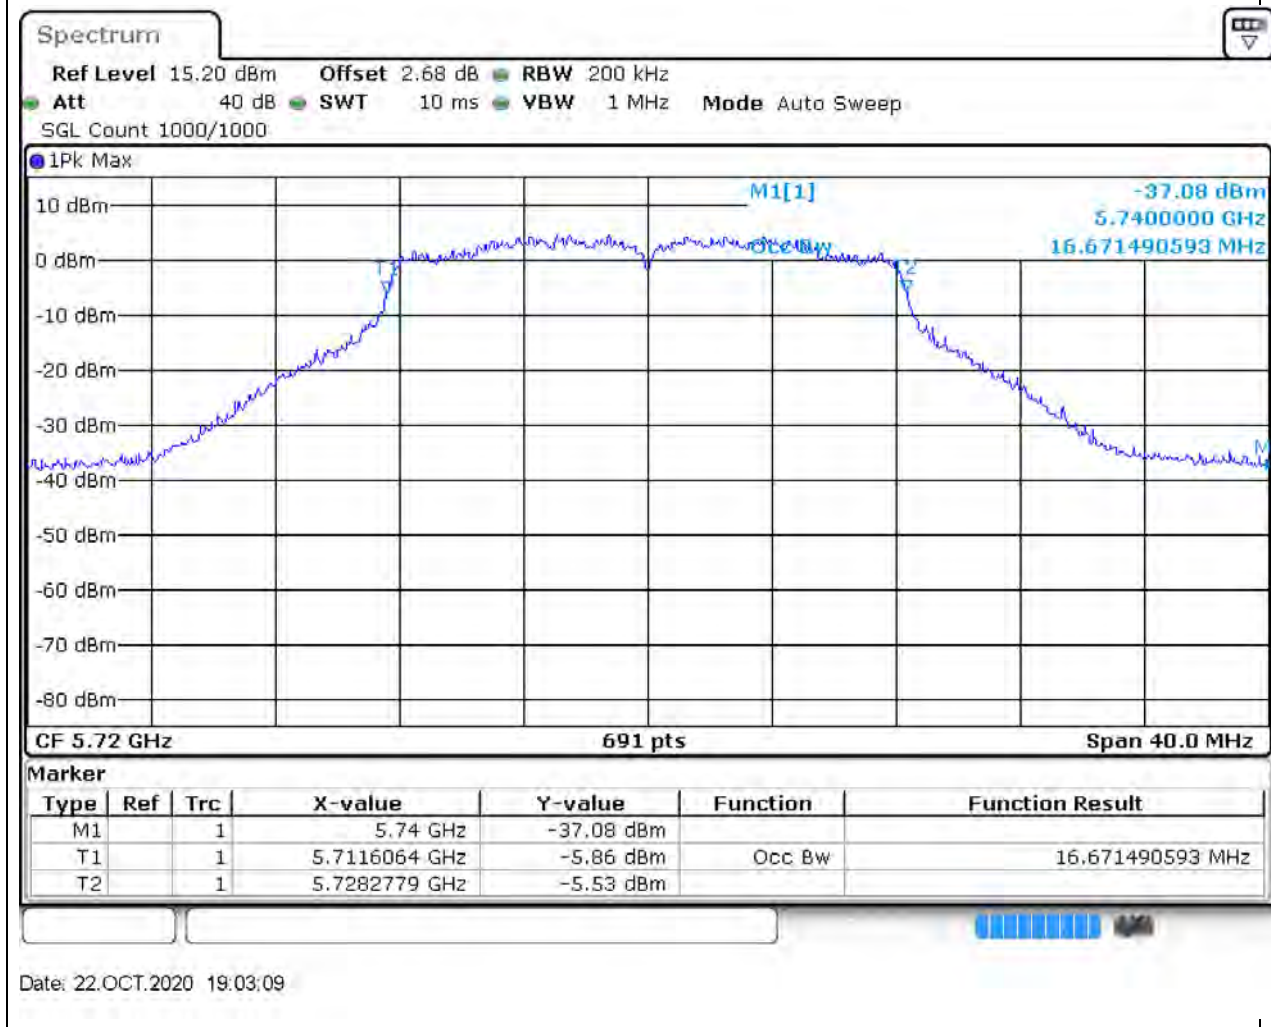

65. 802.11a_20M_U-NII-2C_CH144

65.2. A.2.2-99% Bandwidth(NTNV)

Center Frequency (MHz)	OBW Power (%)	RBW (MHz)	Detector	Limit (MHz)	OBW (MHz)	Verdict
5720	99	0.2	Peak	0	16.671491	Unknown