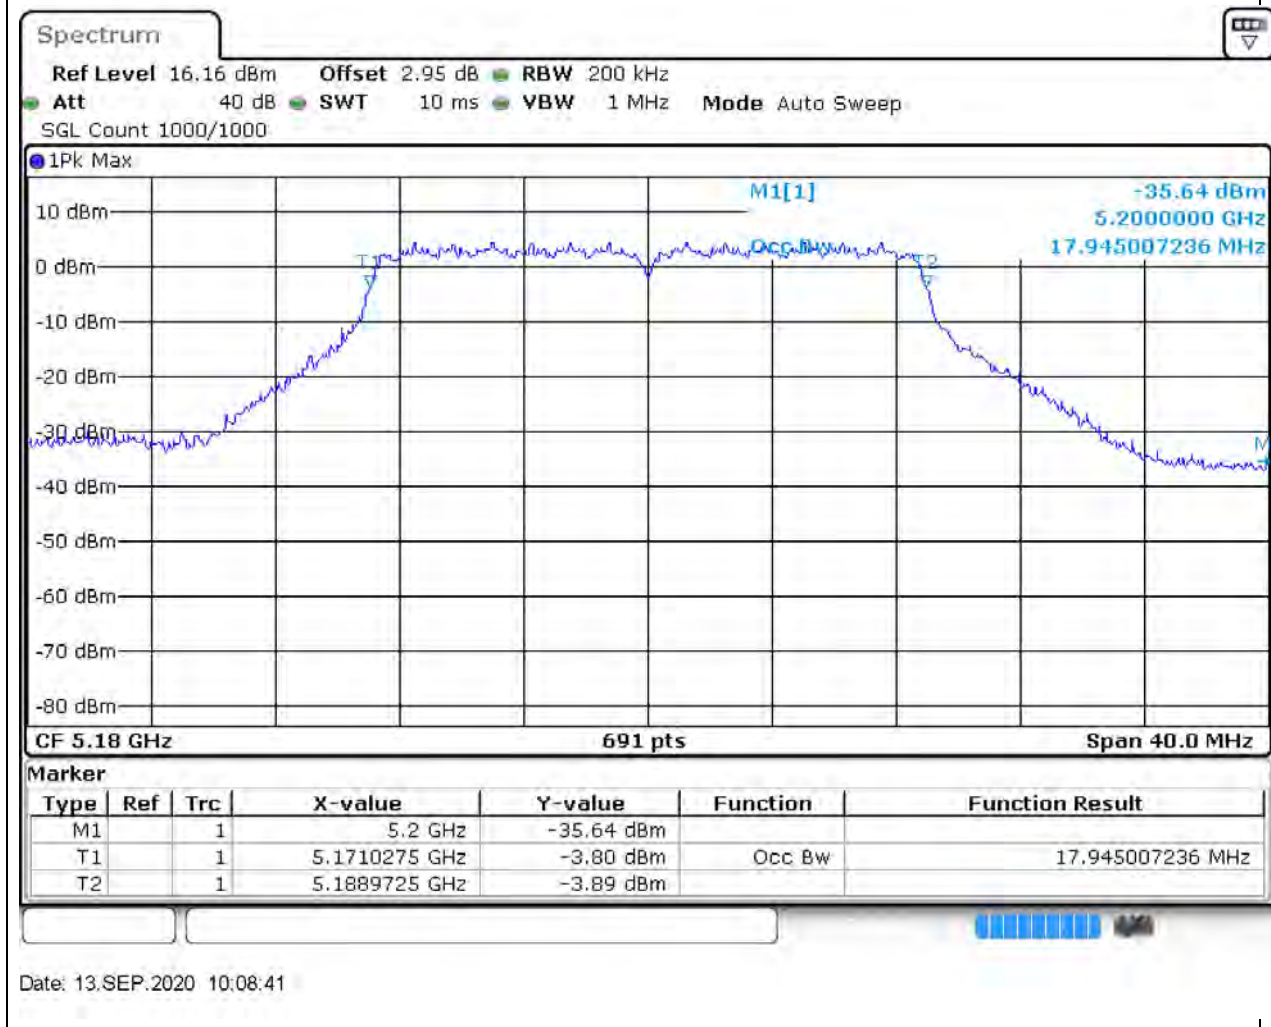

4. 802.11n_20M_U-NII-1_L

4.1. A.2.2-99% Bandwidth(NTNV)

Center Frequency (MHz)	OBW Power (%)	RBW (MHz)	Detector	Limit (MHz)	OBW (MHz)	Verdict
5180	99	0.2	Peak	0	17.945007	Unknown