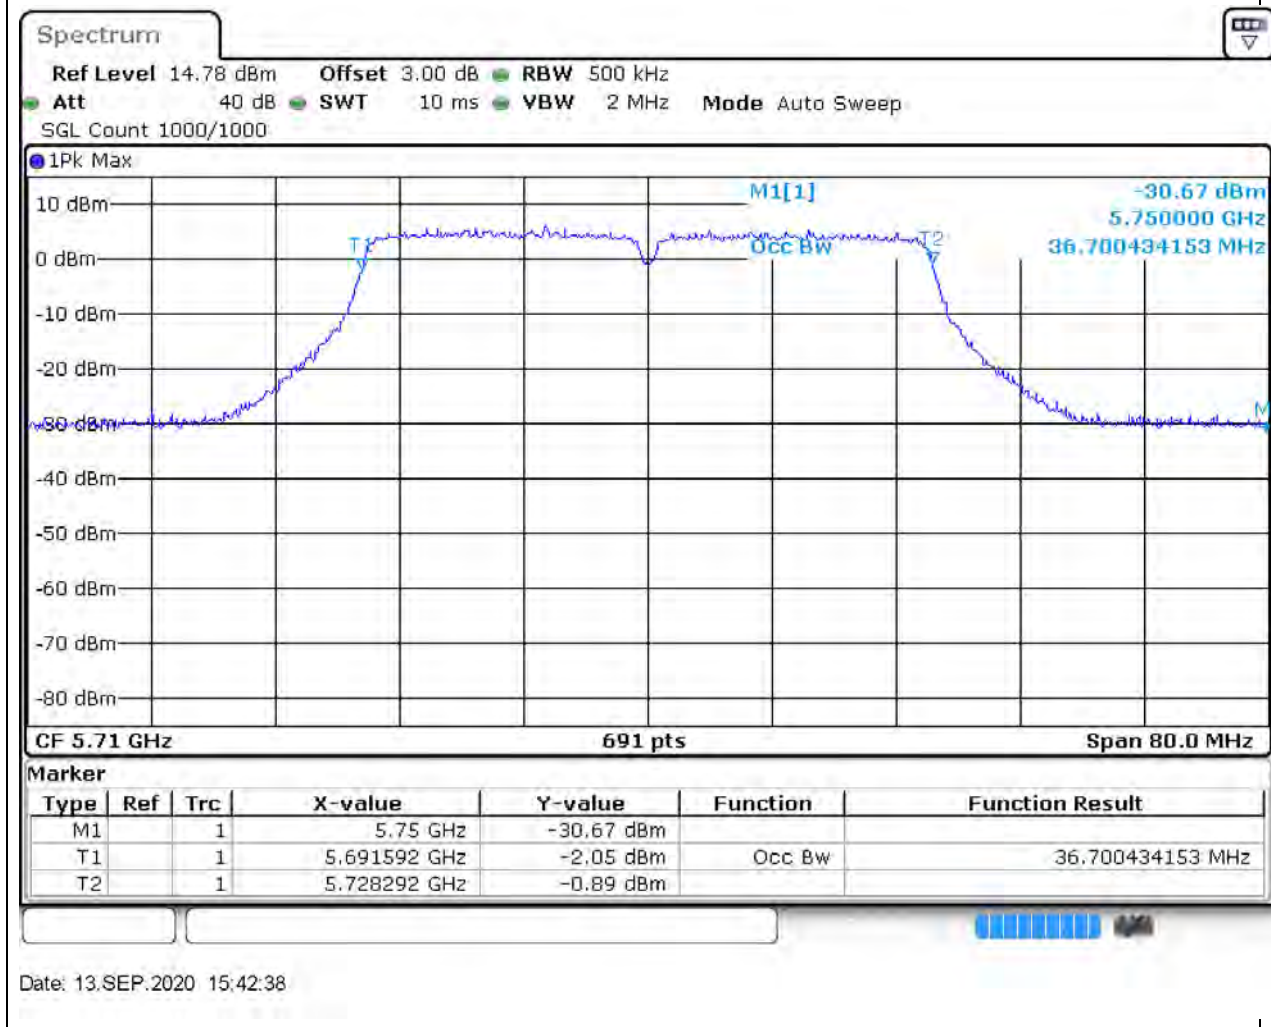

47. 802.11ac_40M_U-NII-2C_CH142

47.1. A.2.2-99% Bandwidth(NTNV)

Center Frequency (MHz)	OBW Power (%)	RBW (MHz)	Detector	Limit (MHz)	OBW (MHz)	Verdict
5710	99	0.5	Peak	0	36.700434	Unknown