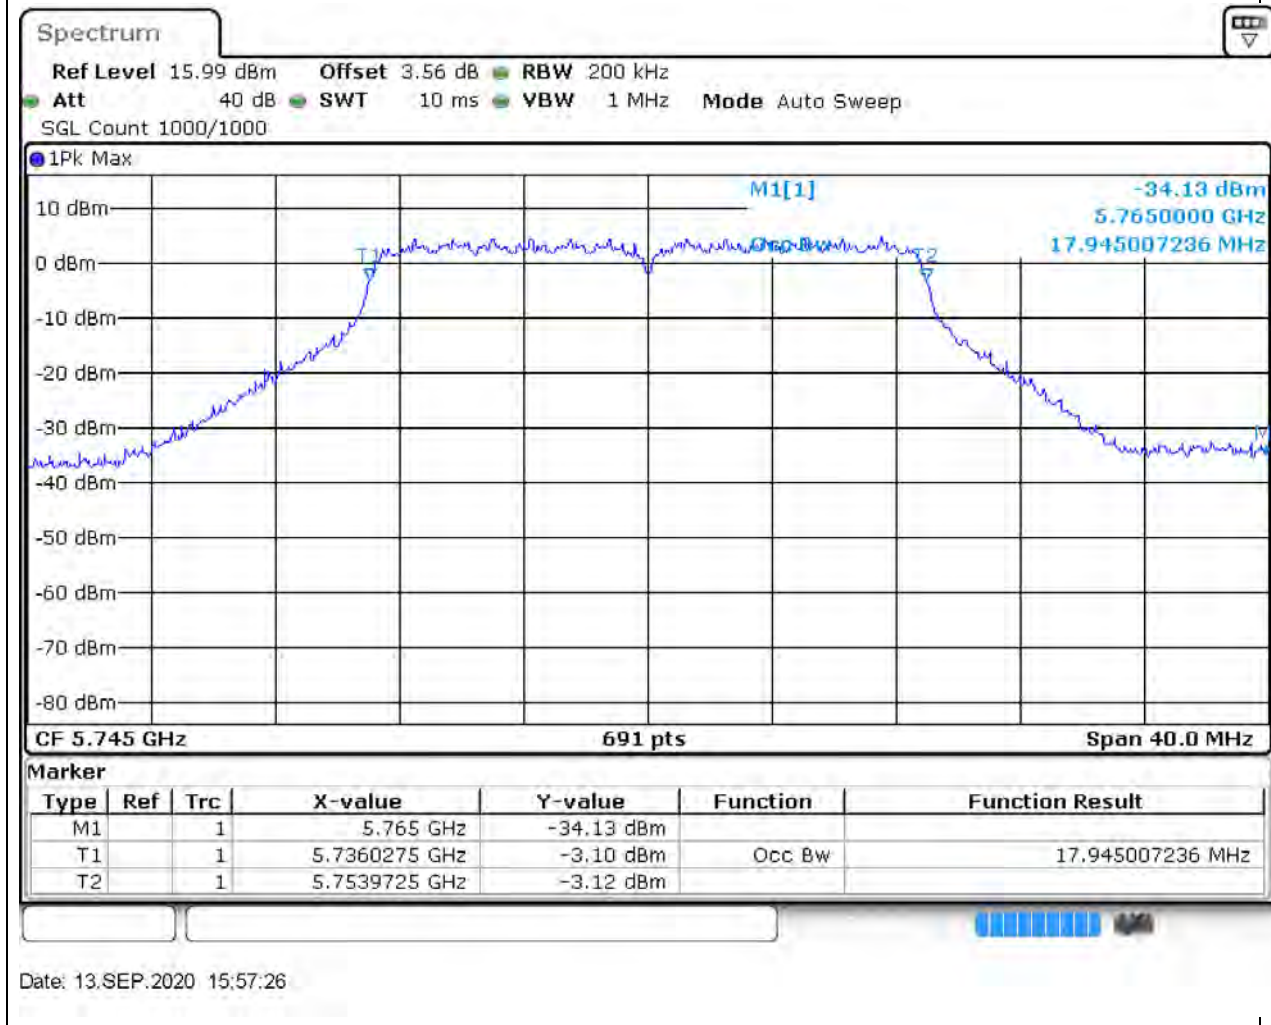

54. 802.11n_20M_U-NII-3_L

54.1. A.2.2-99% Bandwidth(NTNV)

Center Frequency (MHz)	OBW Power (%)	RBW (MHz)	Detector	Limit (MHz)	OBW (MHz)	Verdict
5745	99	0.2	Peak	0	17.945007	Unknown