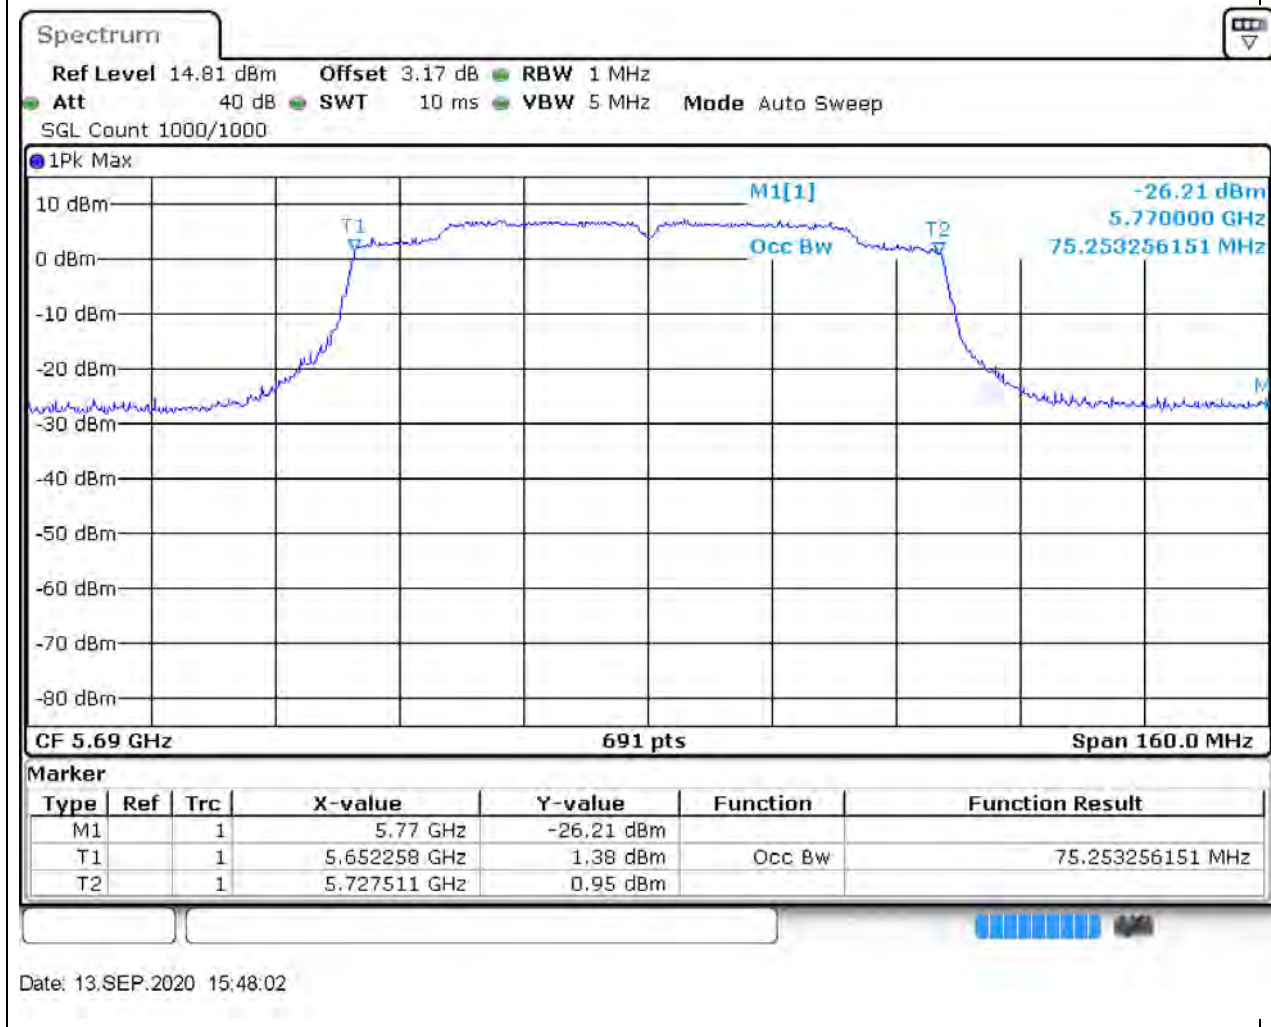

50. 802.11ac_80M_U-NII-2C_H

50.1. A.2.2-99% Bandwidth(NTNV)

Center Frequency (MHz)	OBW Power (%)	RBW (MHz)	Detector	Limit (MHz)	OBW (MHz)	Verdict
5690	99	1	Peak	0	75.253256	Unknown