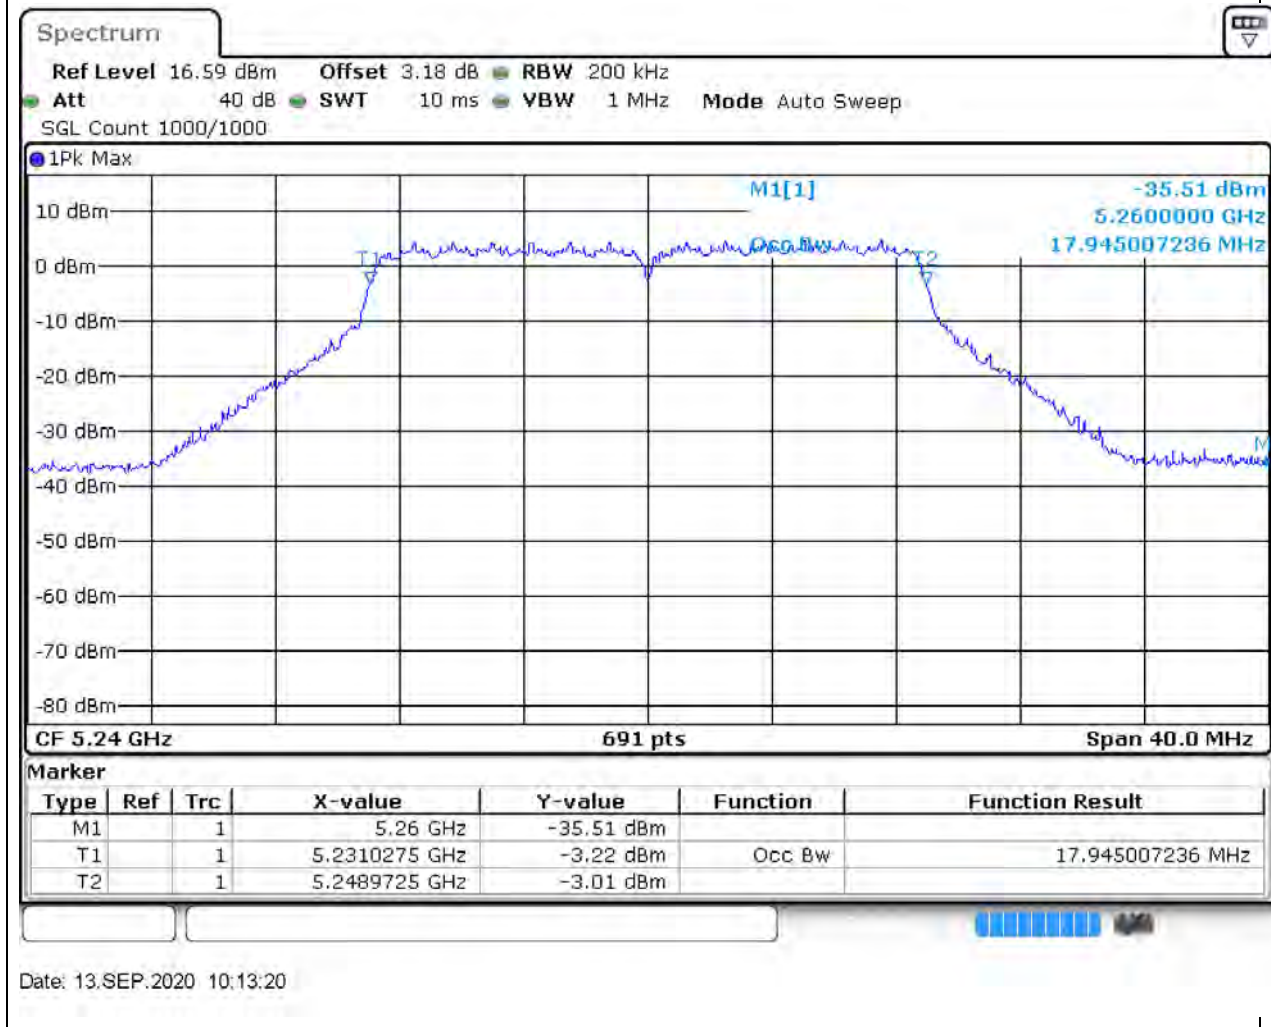

6. 802.11n_20M_U-NII-1_H

6.1. A.2.2-99% Bandwidth(NTNV)

Center Frequency (MHz)	OBW Power (%)	RBW (MHz)	Detector	Limit (MHz)	OBW (MHz)	Verdict
5240	99	0.2	Peak	0	17.945007	Unknown