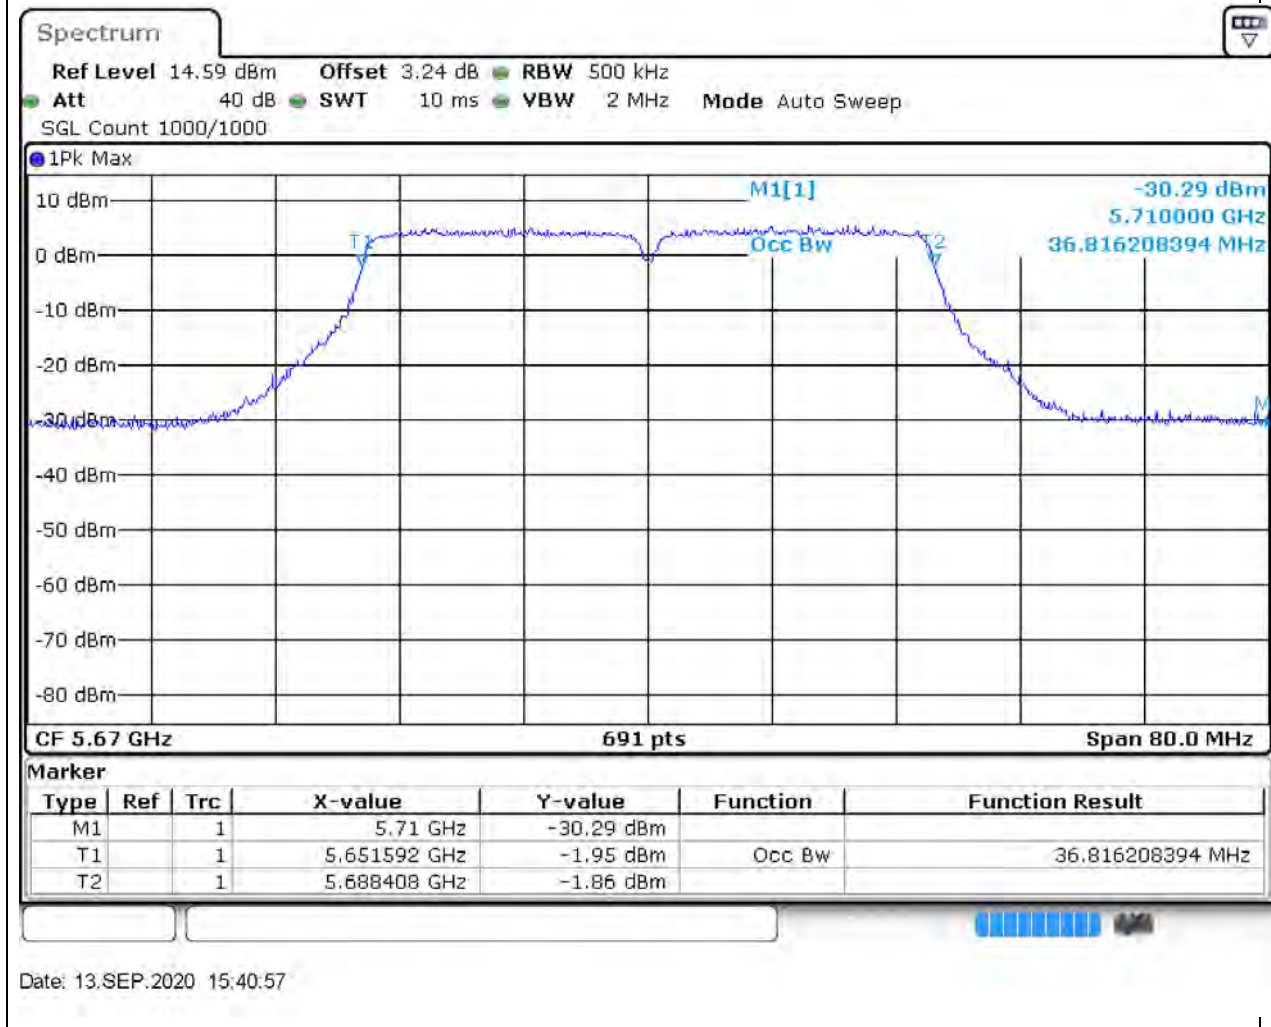

46. 802.11ac_40M_U-NII-2C_H

46.1. A.2.2-99% Bandwidth(NTNV)

Center Frequency (MHz)	OBW Power (%)	RBW (MHz)	Detector	Limit (MHz)	OBW (MHz)	Verdict
5670	99	0.5	Peak	0	36.816208	Unknown