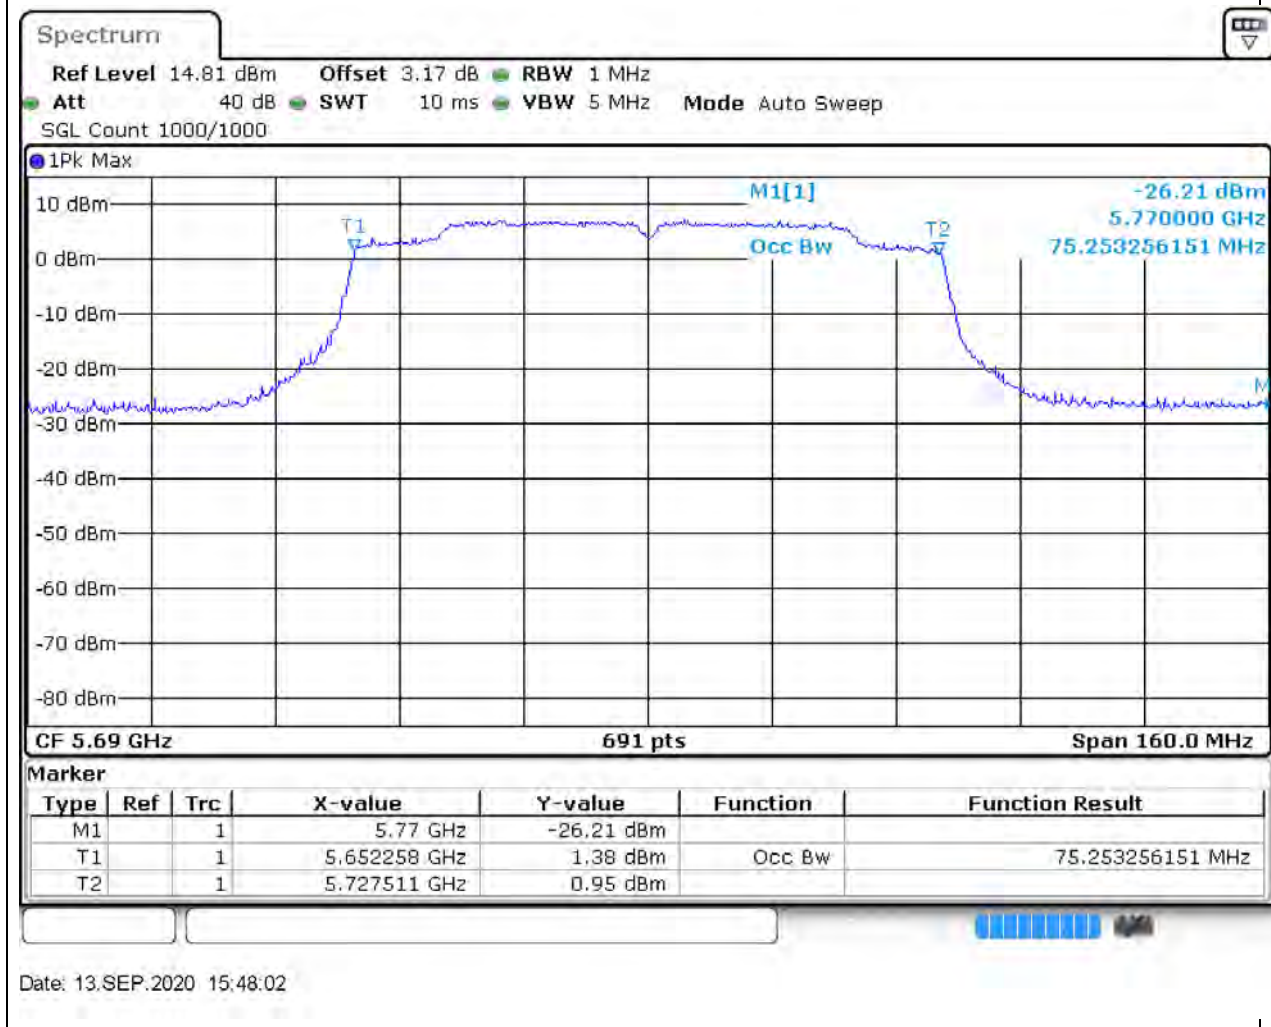

50. 802.11ac_80M_U-NII-3_CH138

50.1. A.2.2-99% Bandwidth(NTNV)

Center Frequency (MHz)	OBW Power (%)	RBW (MHz)	Detector	Limit (MHz)	OBW (MHz)	Verdict
5690	99	1	Peak	0	75.253256	Unknown