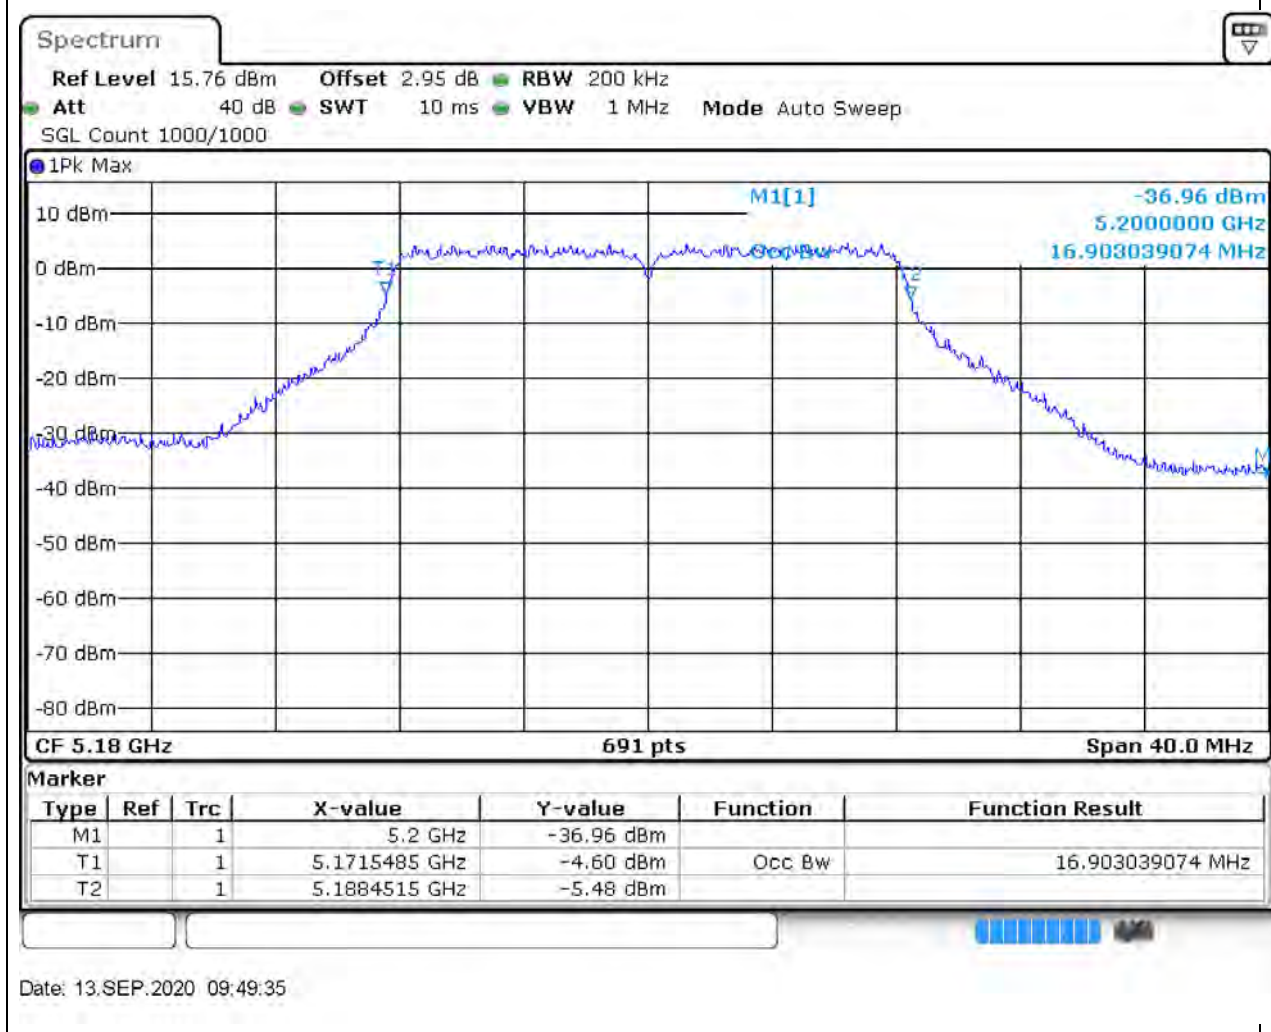

Aux. Antenna

1. 802.11a_20M_U-NII-1_L

1.1. A.2.2-99% Bandwidth(NTNV)

Center Frequency (MHz)	OBW Power (%)	RBW (MHz)	Detector	Limit (MHz)	OBW (MHz)	Verdict
5180	99	0.2	Peak	0	16.903039	Unknow