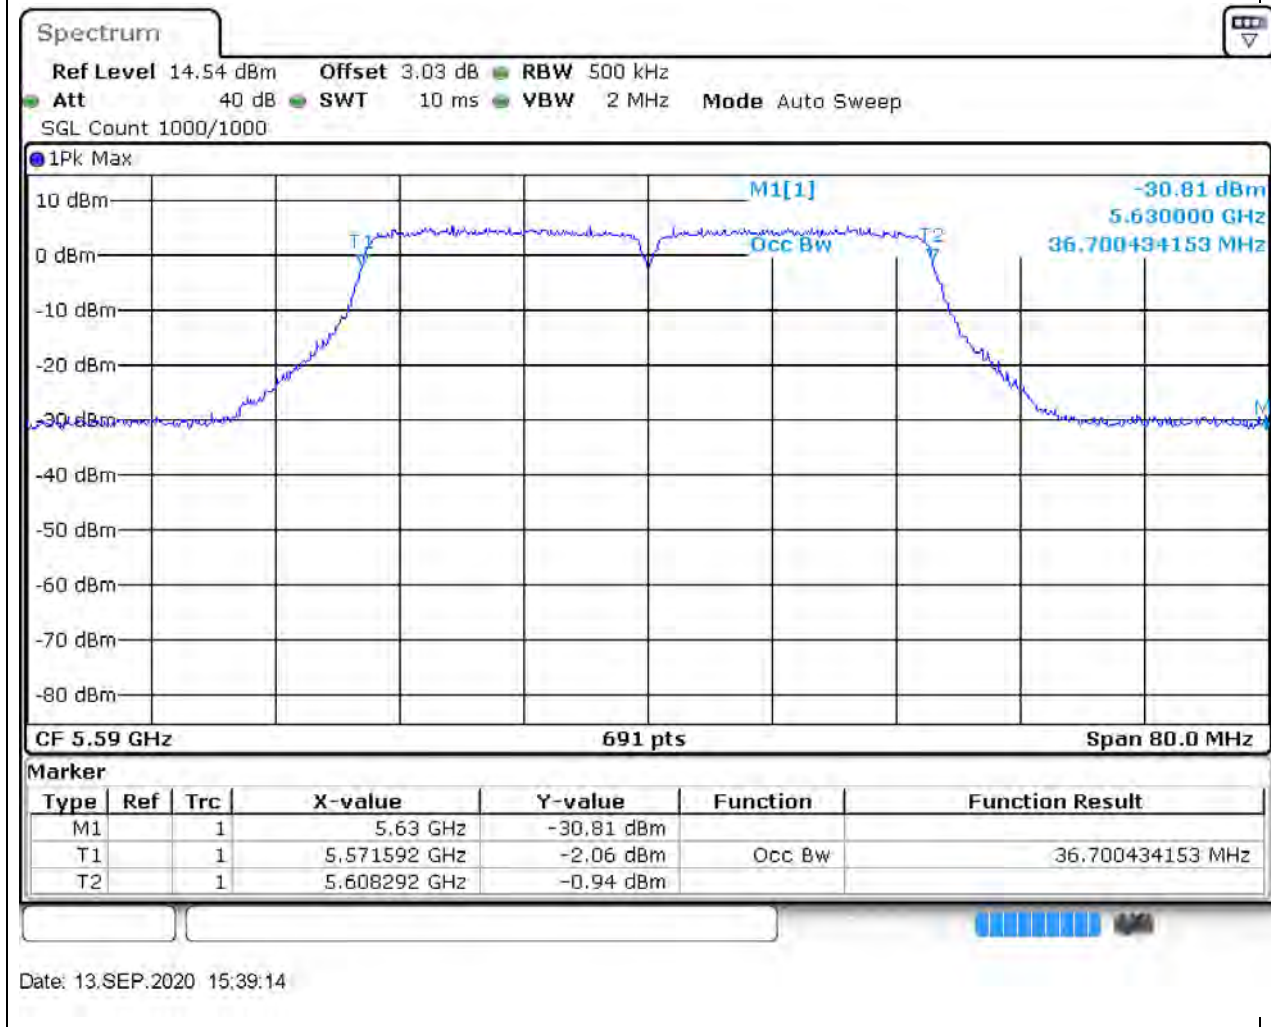

45. 802.11ac_40M_U-NII-2C_M

45.1. A.2.2-99% Bandwidth(NTNV)

Center Frequency (MHz)	OBW Power (%)	RBW (MHz)	Detector	Limit (MHz)	OBW (MHz)	Verdict
5590	99	0.5	Peak	0	36.700434	Unknown