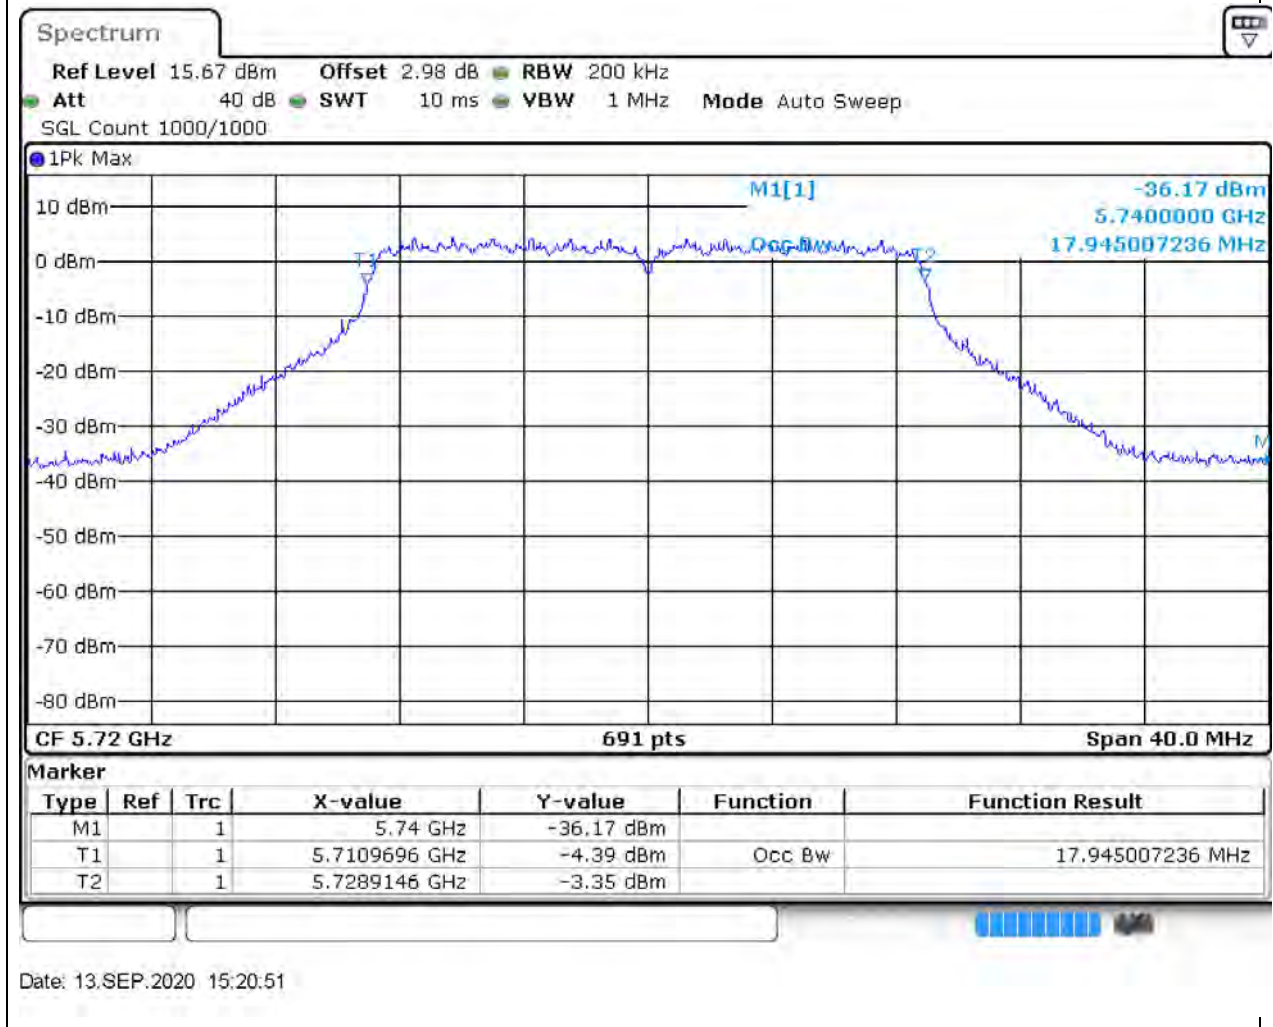

35. 802.11n_20M_U-NII-3_CH144

35.1. A.2.2-99% Bandwidth(NTNV)

Center Frequency (MHz)	OBW Power (%)	RBW (MHz)	Detector	Limit (MHz)	OBW (MHz)	Verdict
5720	99	0.2	Peak	0	17.945007	Unknown