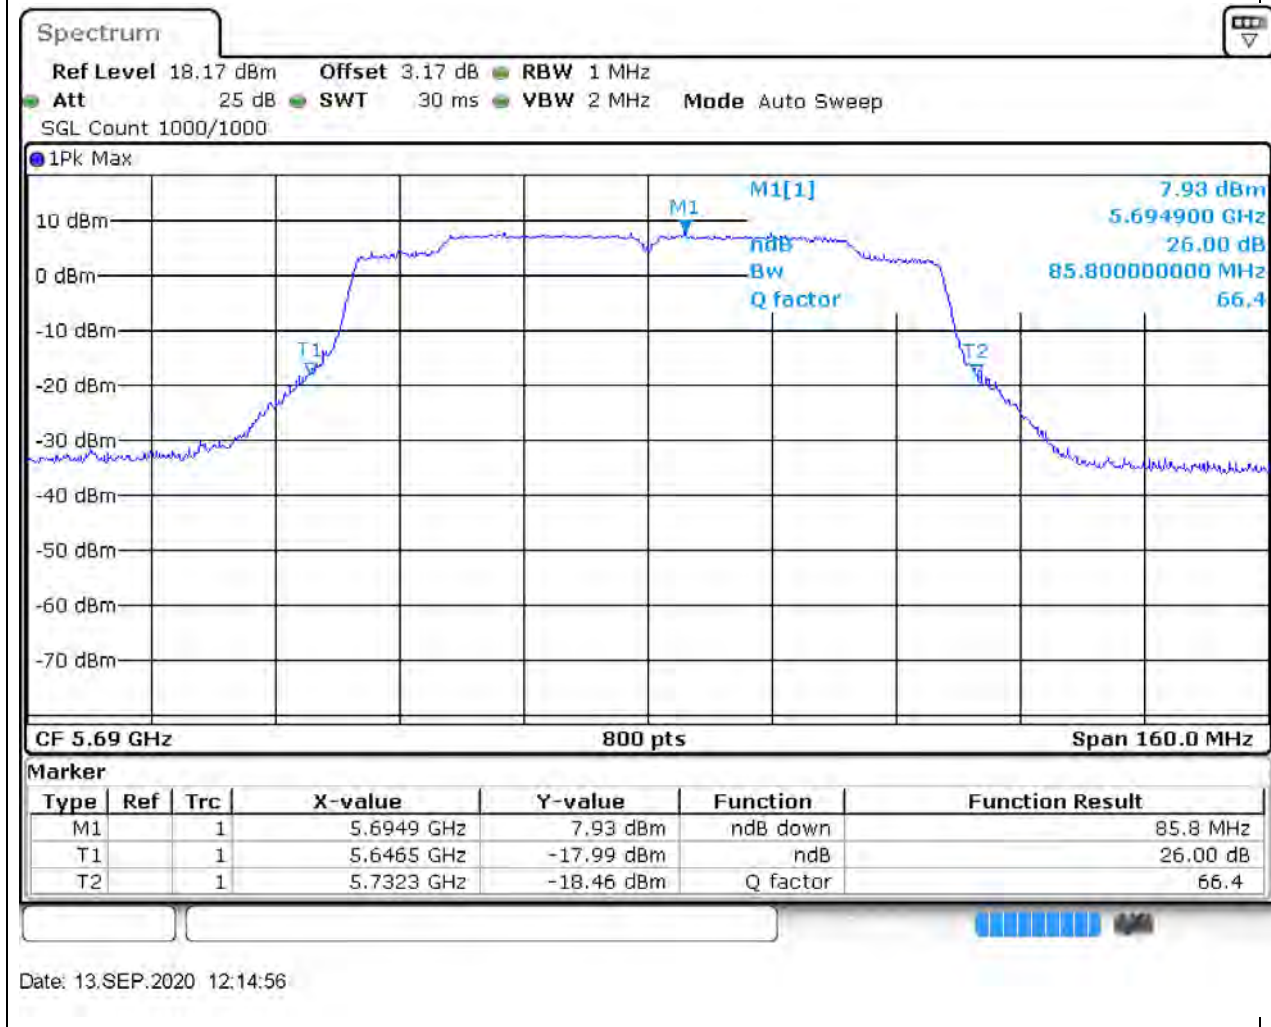

50. 802.11ac_80M_U-NII-3_H

50.1. A.2-26dB Bandwidth(NTNV)

Center Frequency (MHz)	XdB Down	RBW (MHz)	Detector	Limit (MHz)	XdB BandWidth (MHz)	Verdict
5690	26	1	Peak	0	85.8	Unknow