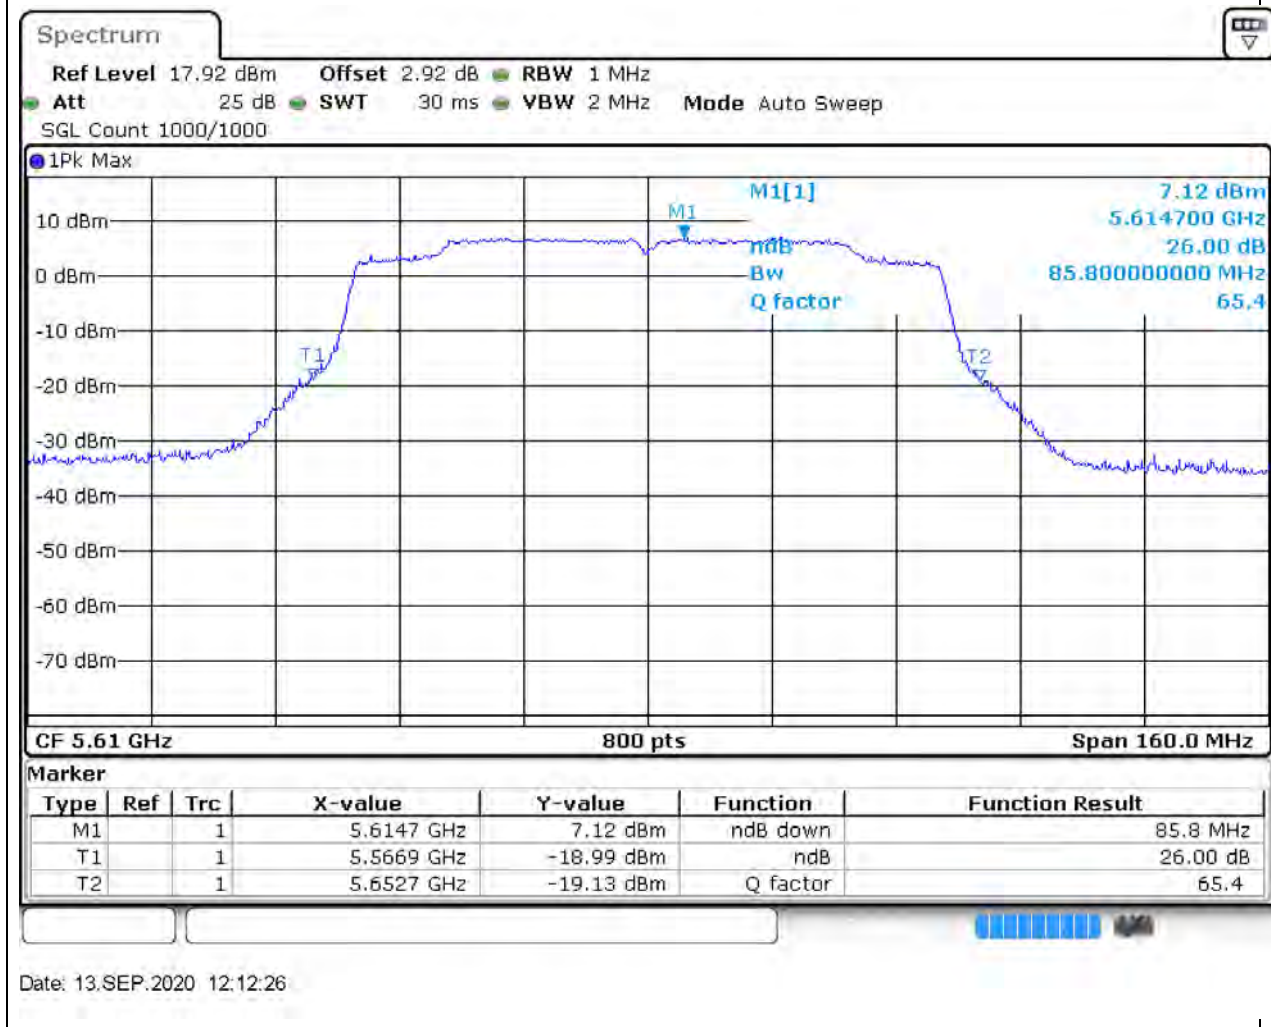

49. 802.11ac_80M_U-NII-2C_M

49.1. A.2-26dB Bandwidth(NTNV)

Center Frequency (MHz)	XdB Down	RBW (MHz)	Detector	Limit (MHz)	XdB BandWidth (MHz)	Verdict
5610	26	1	Peak	0	85.8	Unknow