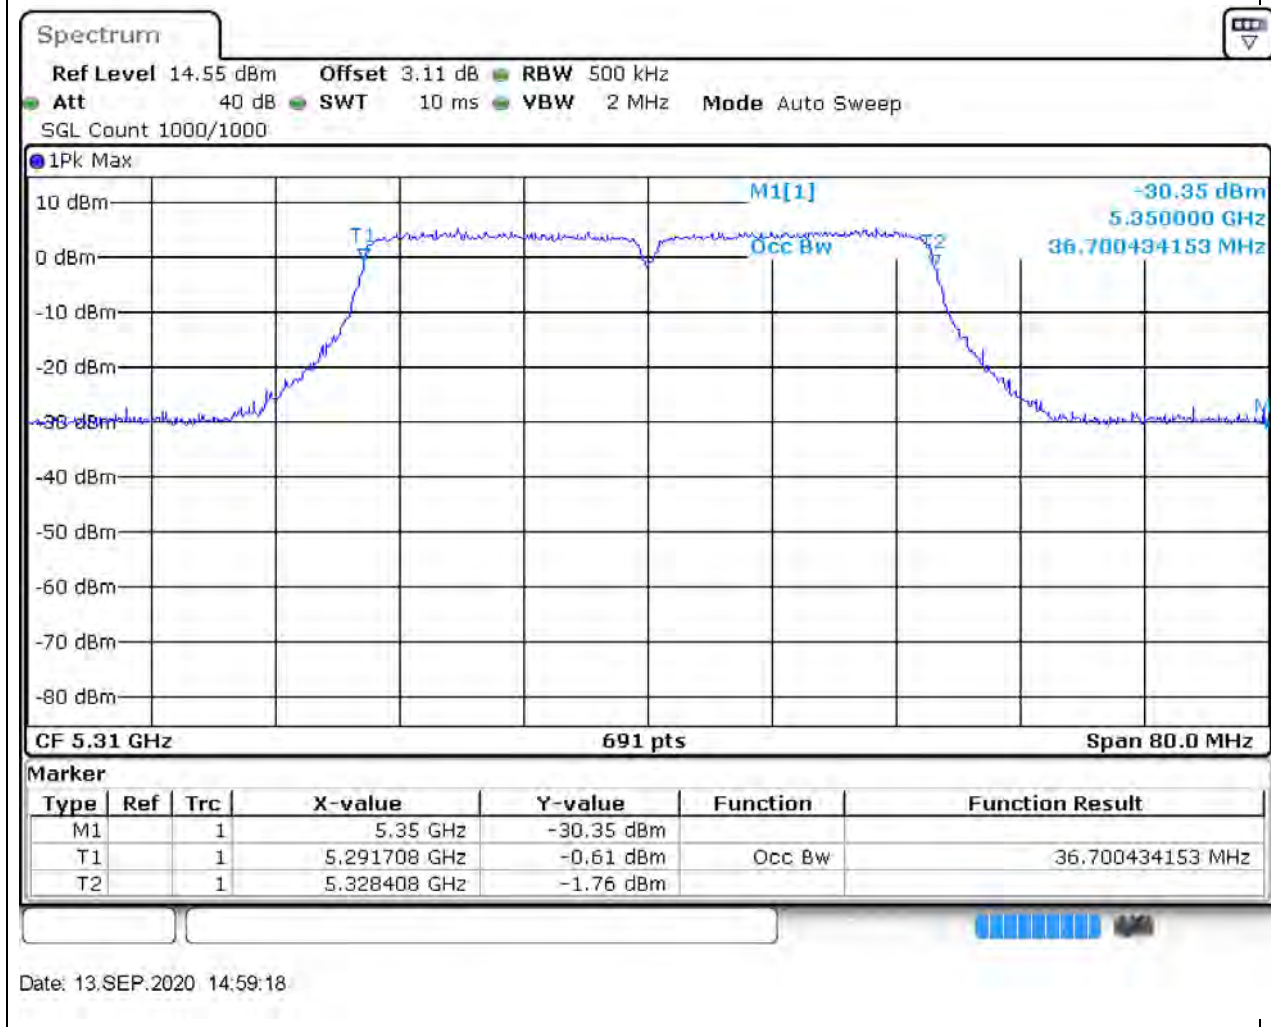

27. 802.11ac_40M_U-NII-2A_H

27.1. A.2.2-99% Bandwidth(NTNV)

Center Frequency (MHz)	OBW Power (%)	RBW (MHz)	Detector	Limit (MHz)	OBW (MHz)	Verdict
5310	99	0.5	Peak	0	36.700434	Unknow