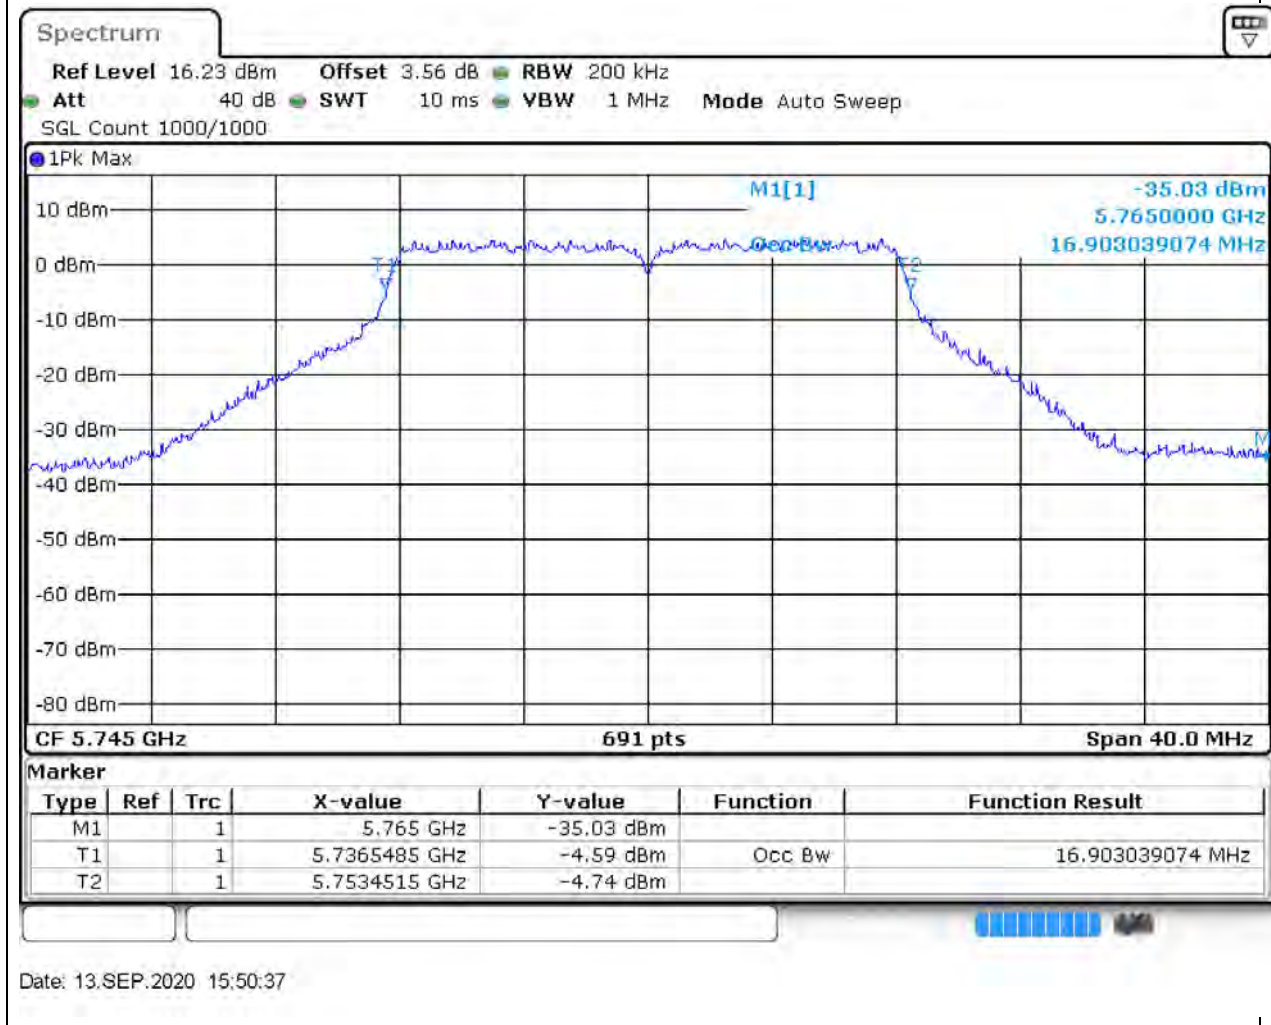

51. 802.11a_20M_U-NII-3_L

51.1. A.2.2-99% Bandwidth(NTNV)

Center Frequency (MHz)	OBW Power (%)	RBW (MHz)	Detector	Limit (MHz)	OBW (MHz)	Verdict
5745	99	0.2	Peak	0	16.903039	Unknown