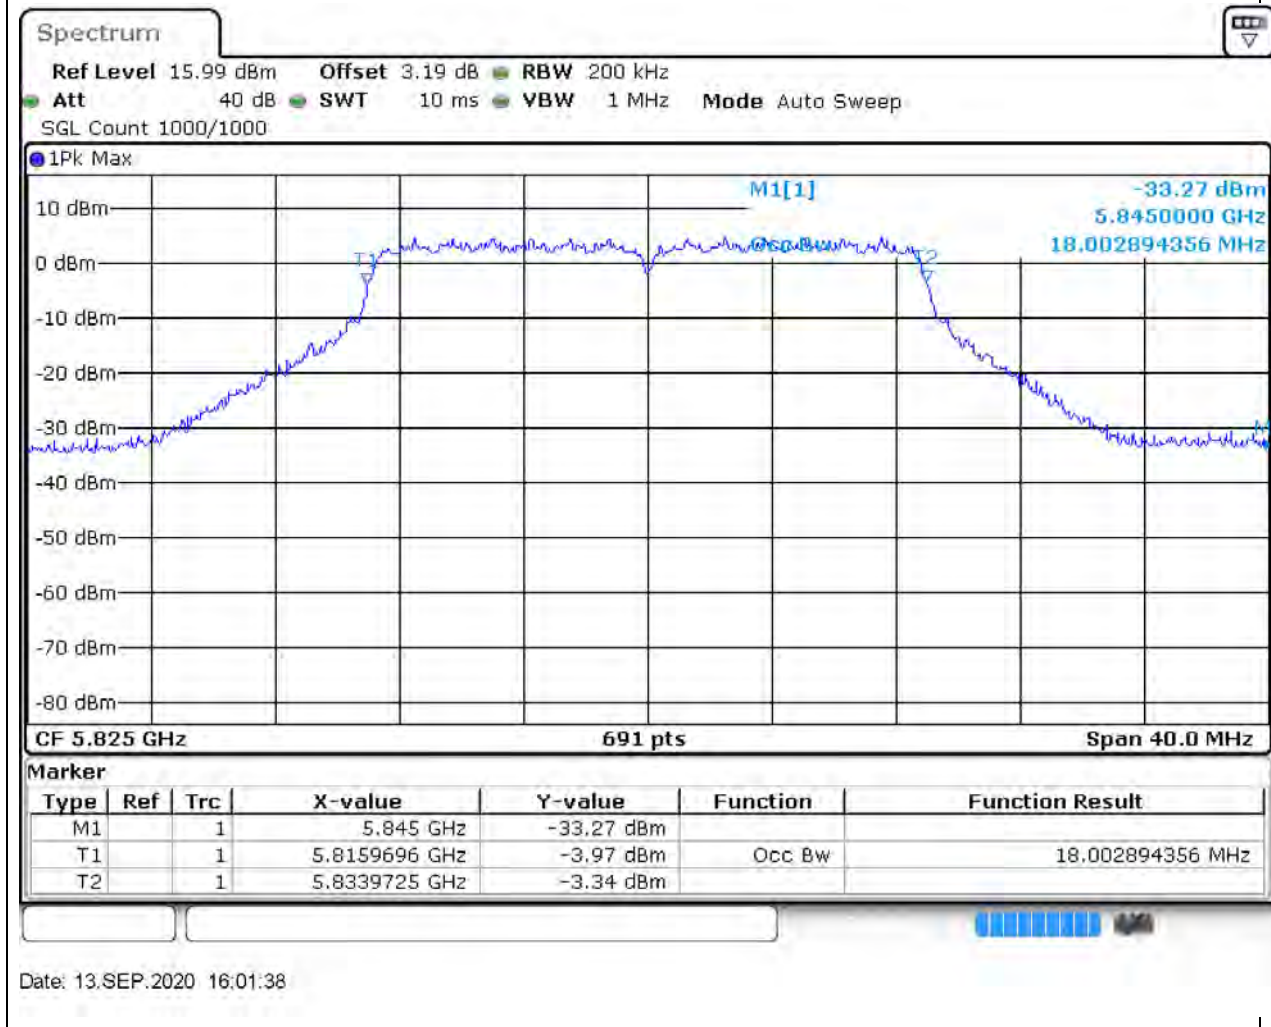

56. 802.11n_20M_U-NII-3_H

56.1. A.2.2-99% Bandwidth(NTNV)

Center Frequency (MHz)	OBW Power (%)	RBW (MHz)	Detector	Limit (MHz)	OBW (MHz)	Verdict
5825	99	0.2	Peak	0	18.002894	Unknown