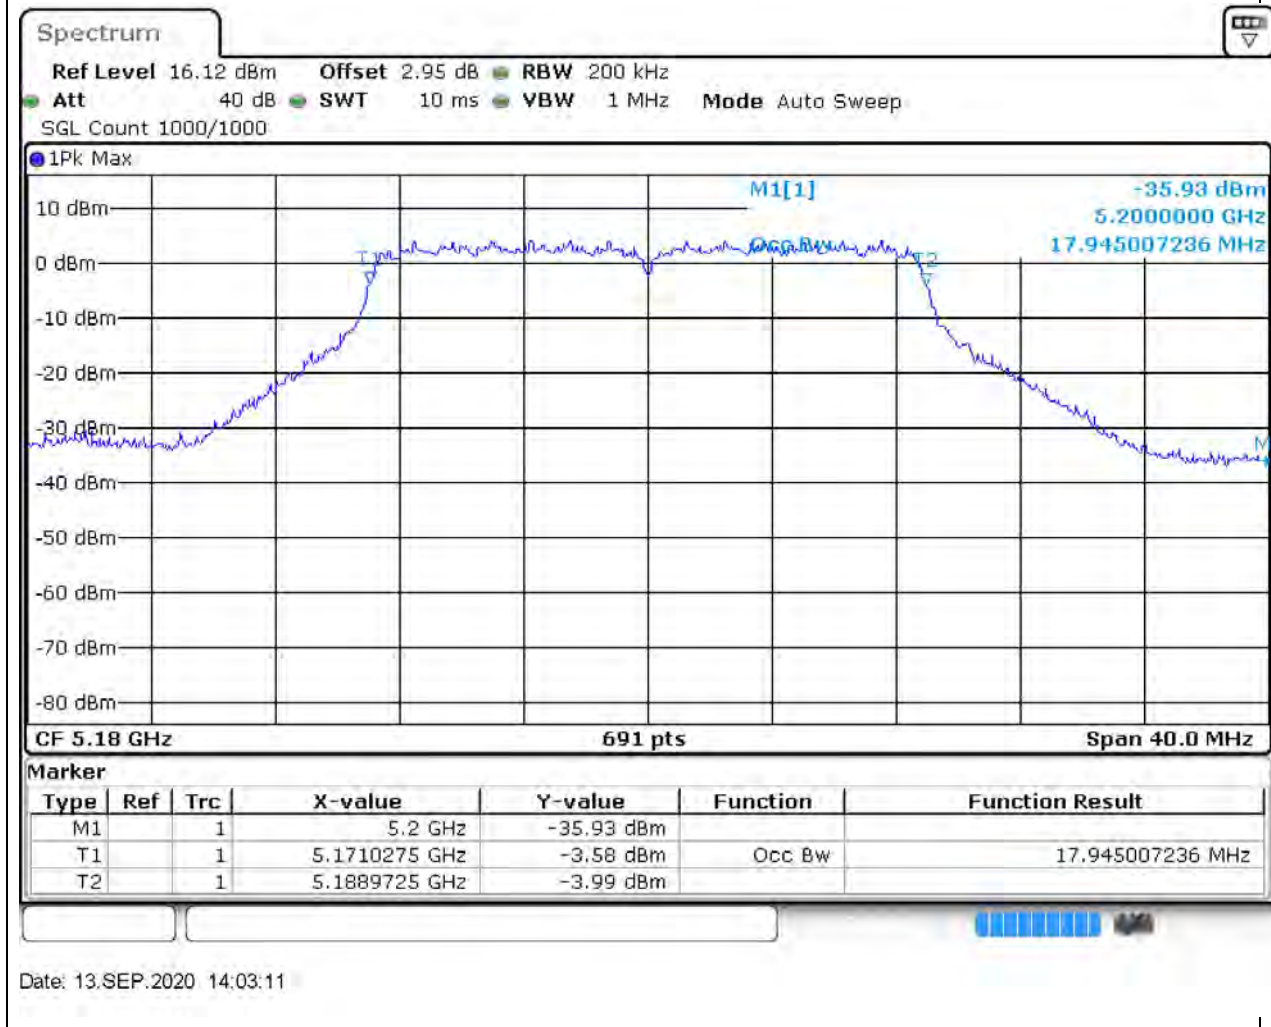

4. 802.11n_20M_U-NII-1_L

4.1. A.2.2-99% Bandwidth(NTNV)

Center Frequency (MHz)	OBW Power (%)	RBW (MHz)	Detector	Limit (MHz)	OBW (MHz)	Verdict
5180	99	0.2	Peak	0	17.945007	Unknown