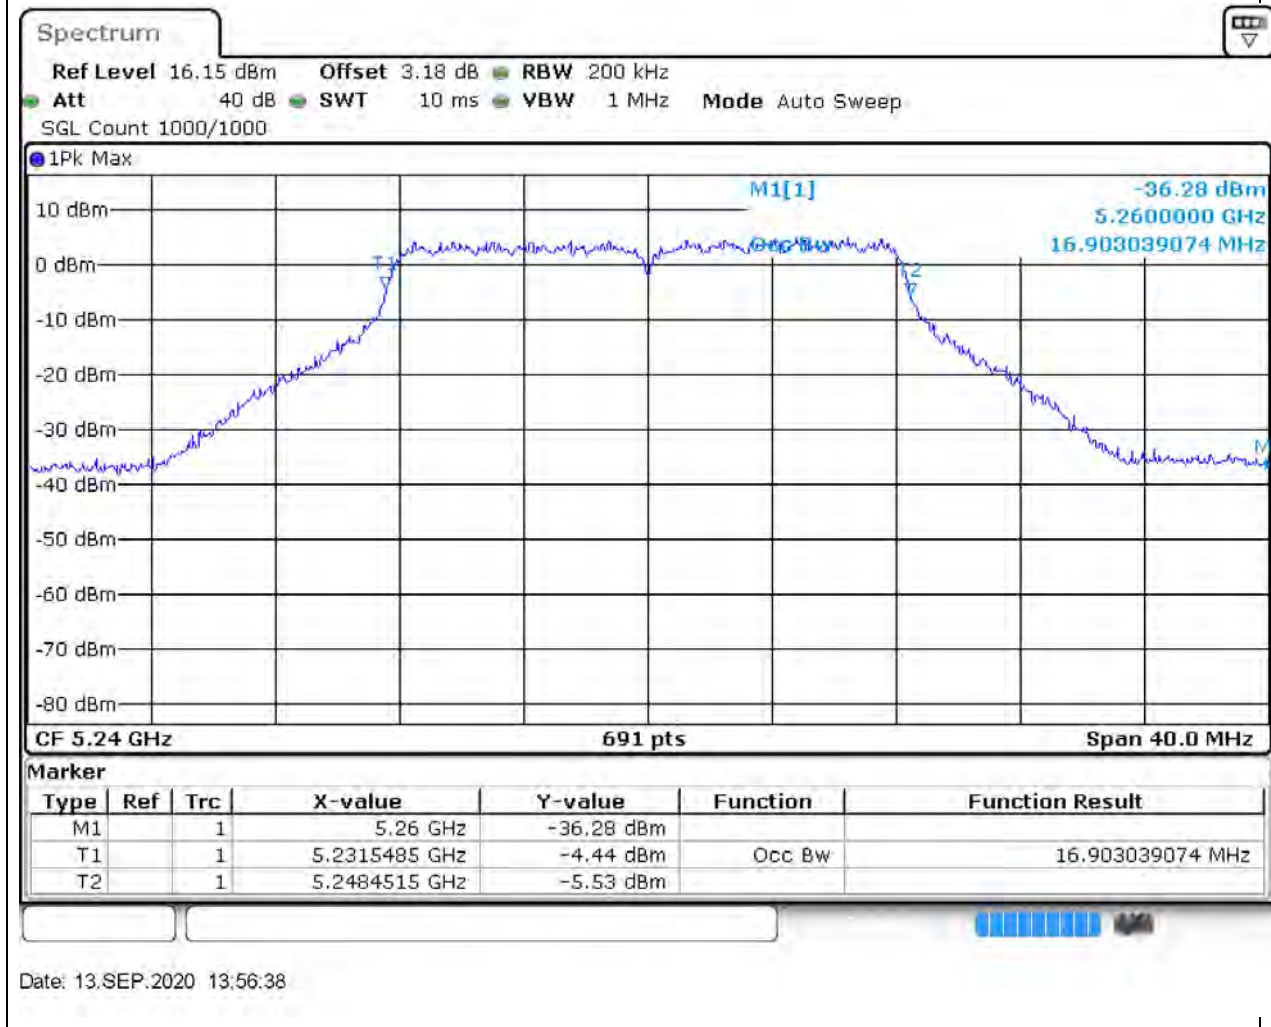

3. 802.11a_20M_U-NII-1_H

3.1. A.2.2-99% Bandwidth(NTNV)

Center Frequency (MHz)	OBW Power (%)	RBW (MHz)	Detector	Limit (MHz)	OBW (MHz)	Verdict
5240	99	0.2	Peak	0	16.903039	Unknown