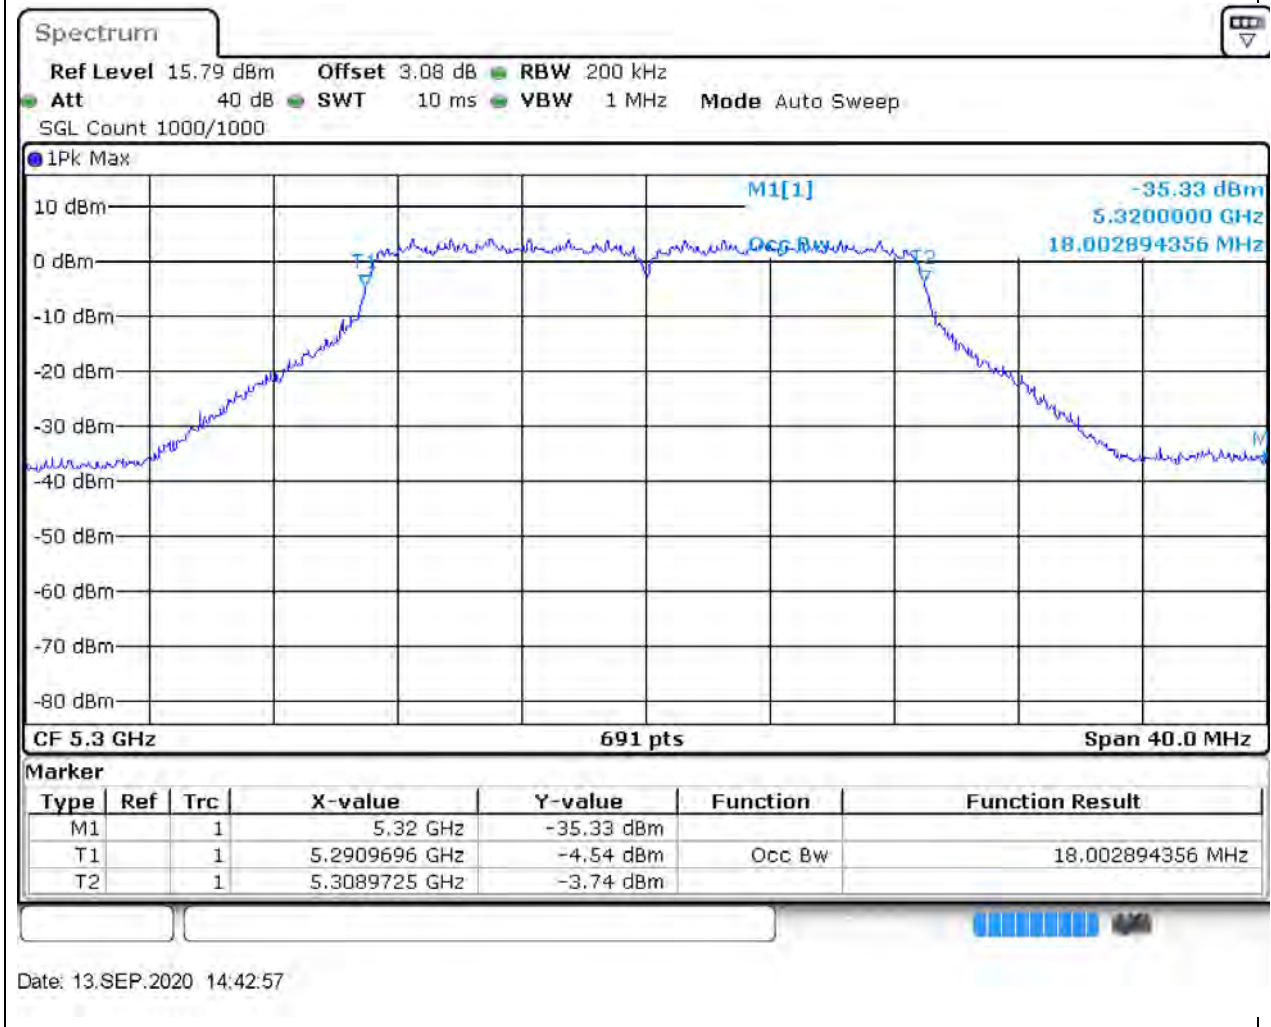

19. 802.11n_20M_U-NII-2A_M

19.1. A.2.2-99% Bandwidth(NTNV)

Center Frequency (MHz)	OBW Power (%)	RBW (MHz)	Detector	Limit (MHz)	OBW (MHz)	Verdict
5300	99	0.2	Peak	0	18.002894	Unknow