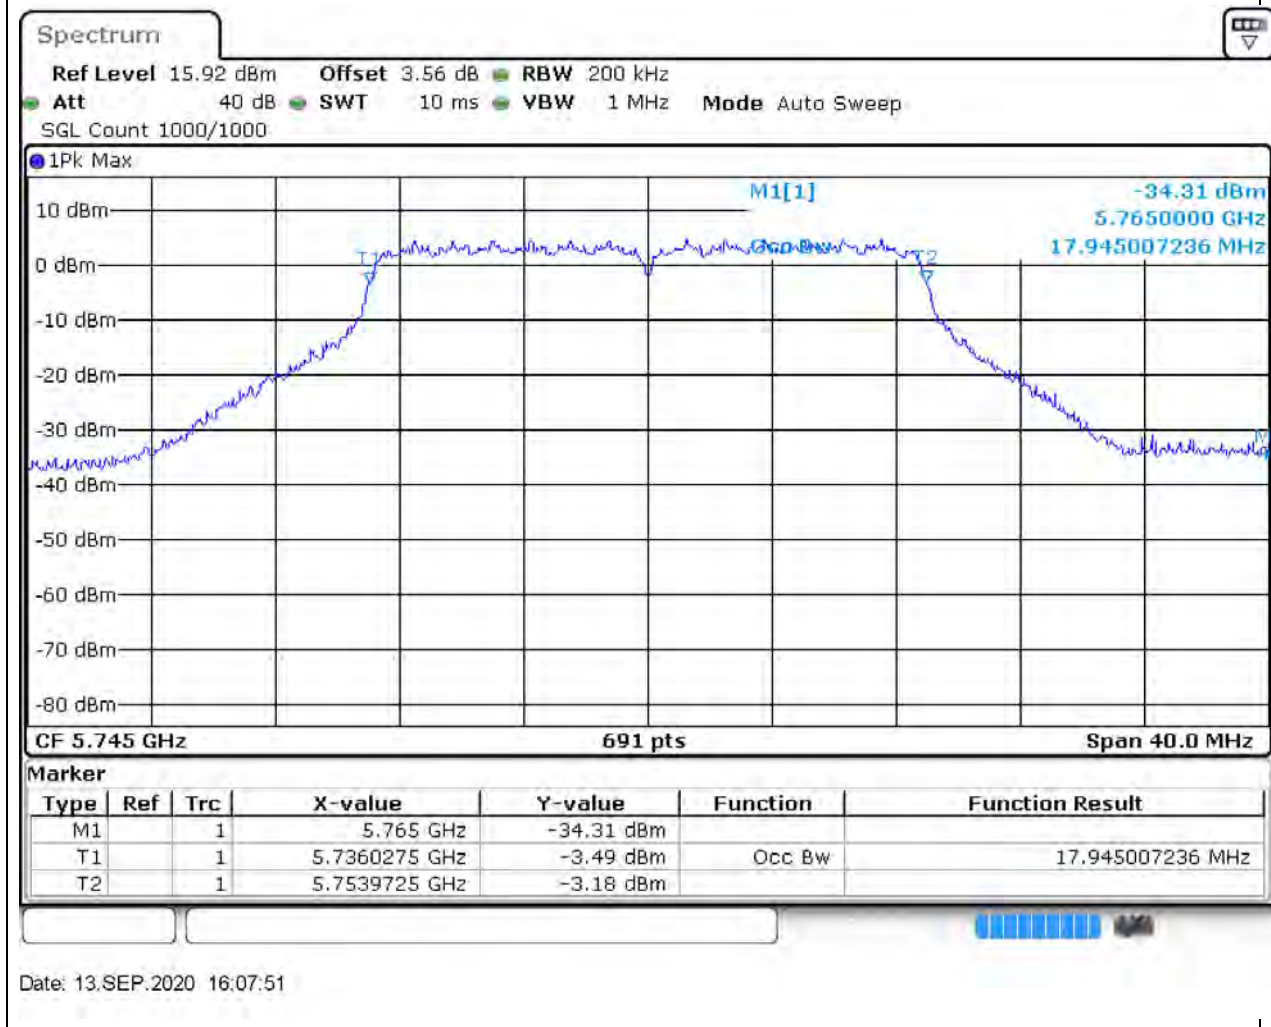

59. 802.11ac_20M_U-NII-3_L

59.1. A.2.2-99% Bandwidth(NTNV)

Center Frequency (MHz)	OBW Power (%)	RBW (MHz)	Detector	Limit (MHz)	OBW (MHz)	Verdict
5745	99	0.2	Peak	0	17.945007	Unknown