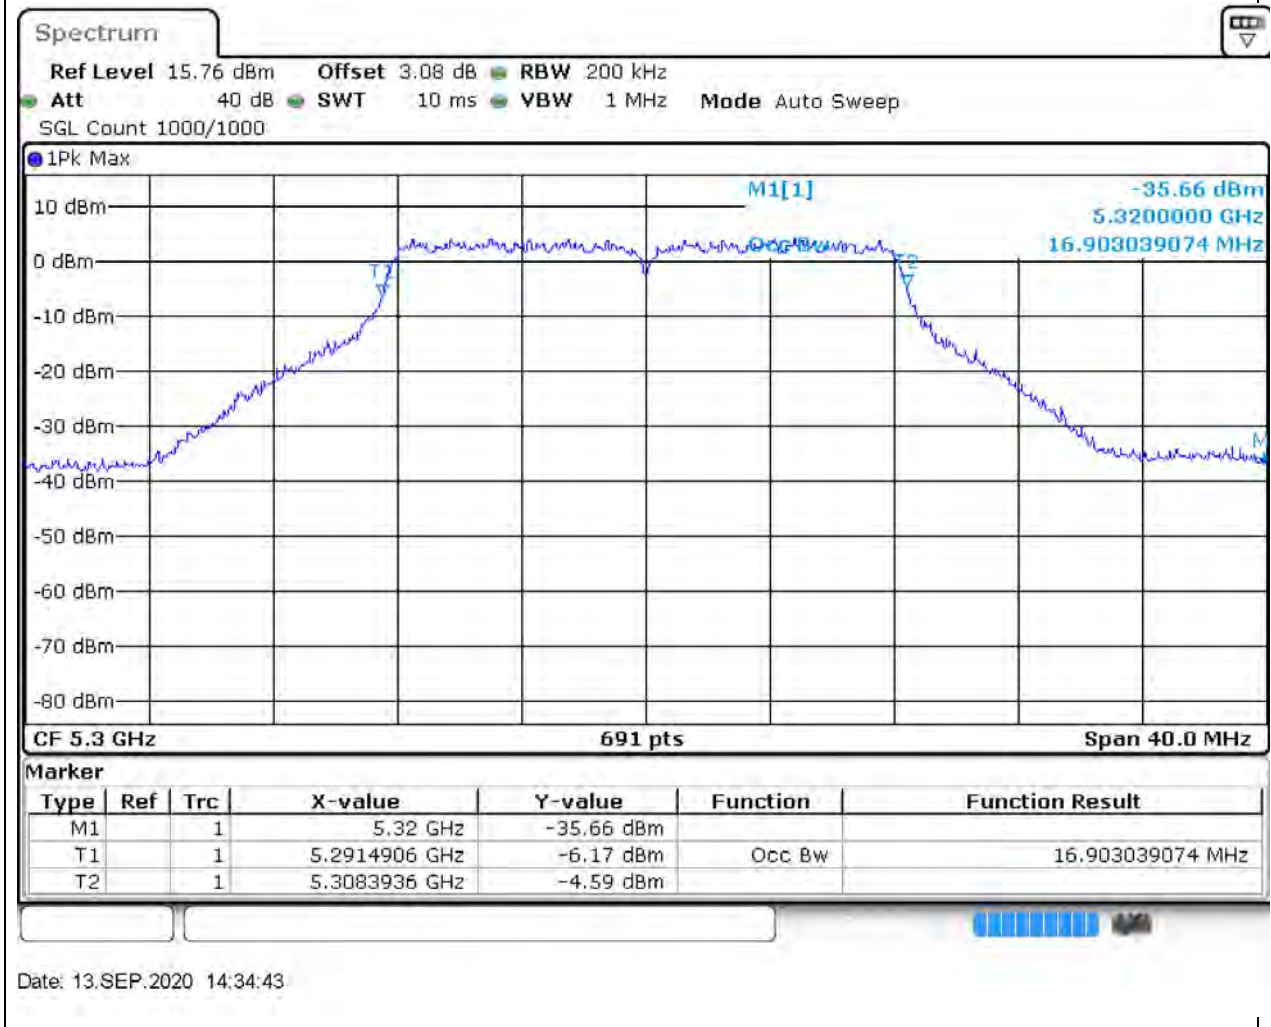

16. 802.11a_20M_U-NII-2A_M

16.1. A.2.2-99% Bandwidth(NTNV)

Center Frequency (MHz)	OBW Power (%)	RBW (MHz)	Detector	Limit (MHz)	OBW (MHz)	Verdict
5300	99	0.2	Peak	0	16.903039	Unknown