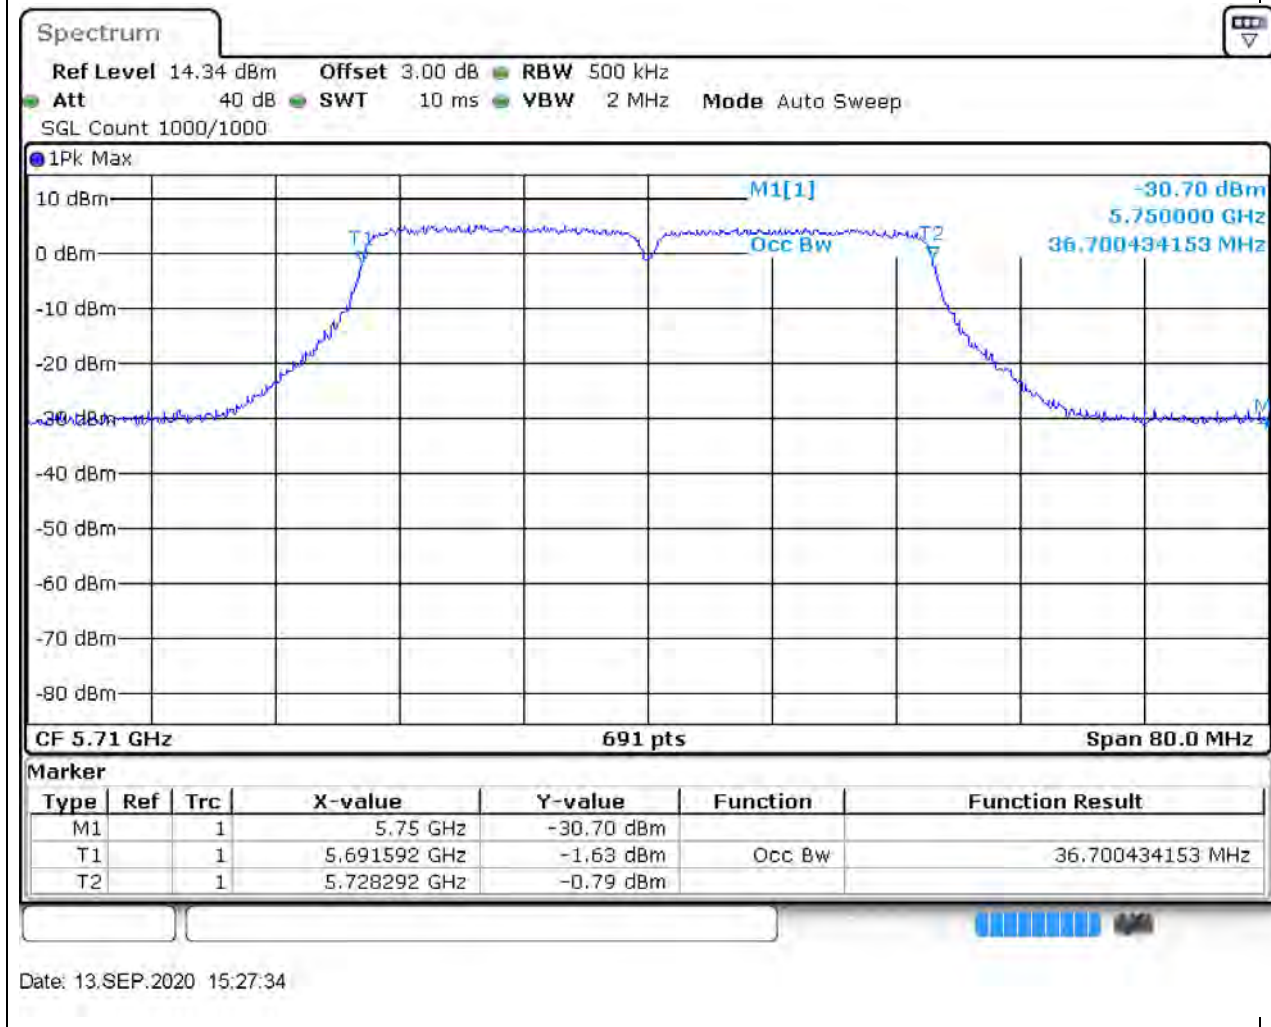

39. 802.11n_40M_U-NII-3_142

39.1. A.2.2-99% Bandwidth(NTNV)

Center Frequency (MHz)	OBW Power (%)	RBW (MHz)	Detector	Limit (MHz)	OBW (MHz)	Verdict
5710	99	0.5	Peak	0	36.700434	Unknown