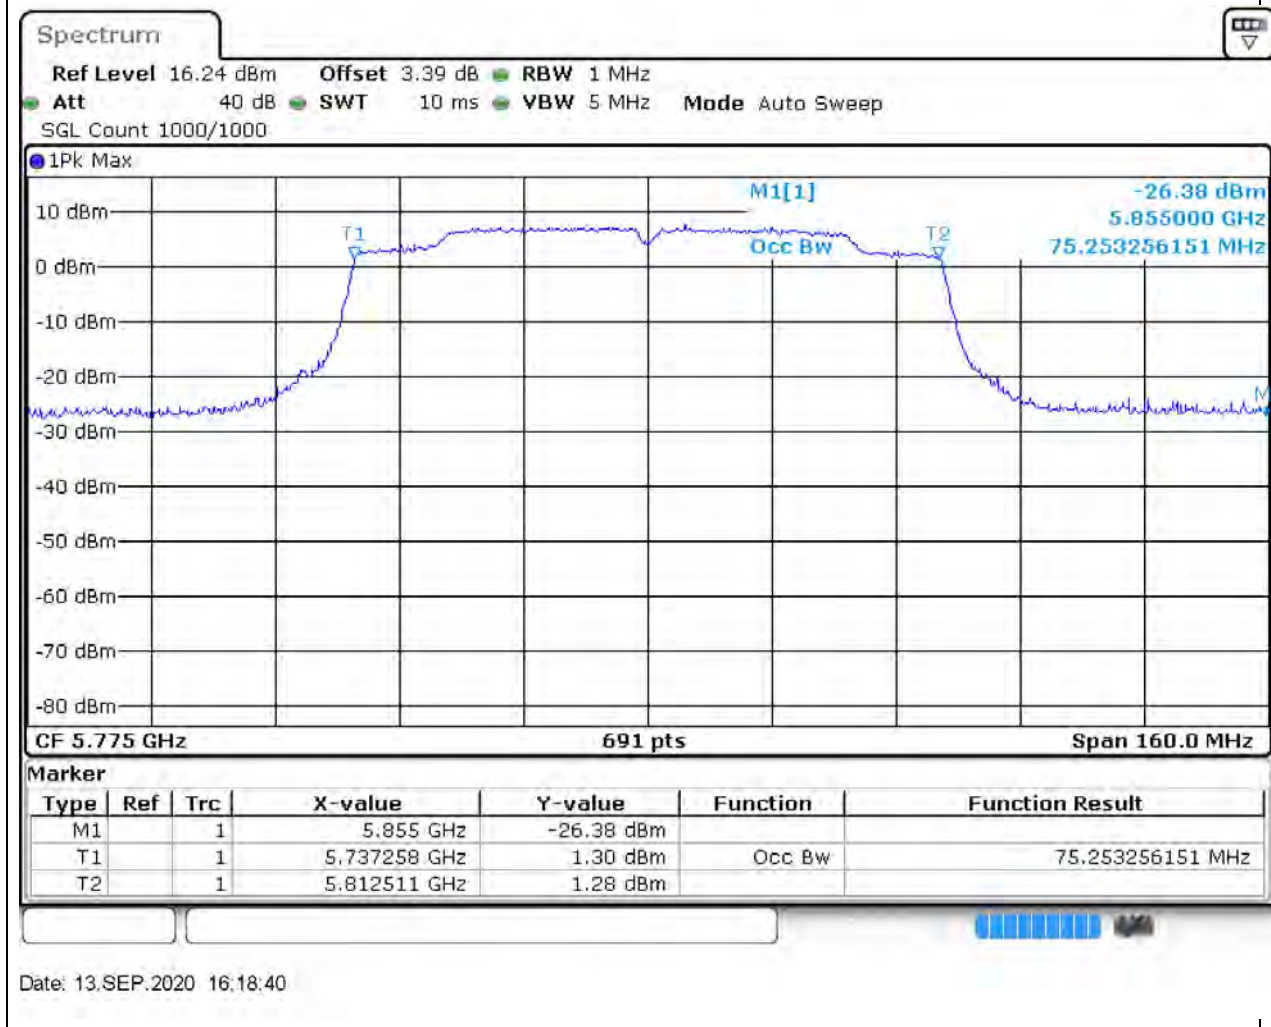

64. 802.11ac_80M_U-NII-3_M

64.1. A.2.2-99% Bandwidth(NTNV)

Center Frequency (MHz)	OBW Power (%)	RBW (MHz)	Detector	Limit (MHz)	OBW (MHz)	Verdict
5775	99	1	Peak	0	75.253256	Unknown