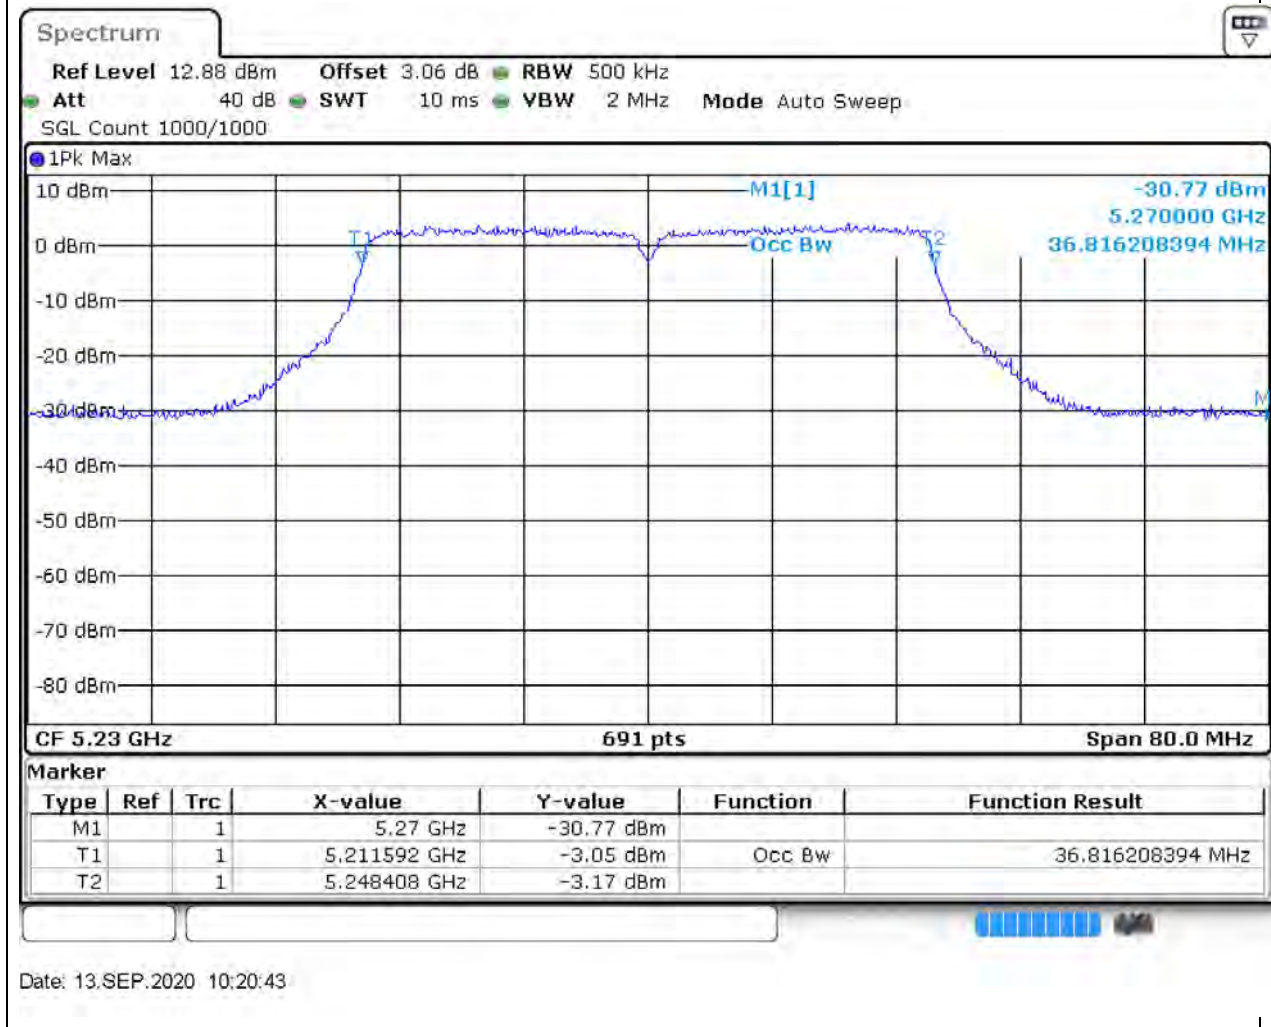

8. 802.11n_40M_U-NII-1_H

8.1. A.2.2-99% Bandwidth(NTNV)

Center Frequency (MHz)	OBW Power (%)	RBW (MHz)	Detector	Limit (MHz)	OBW (MHz)	Verdict
5230	99	0.5	Peak	0	36.816208	Unknown