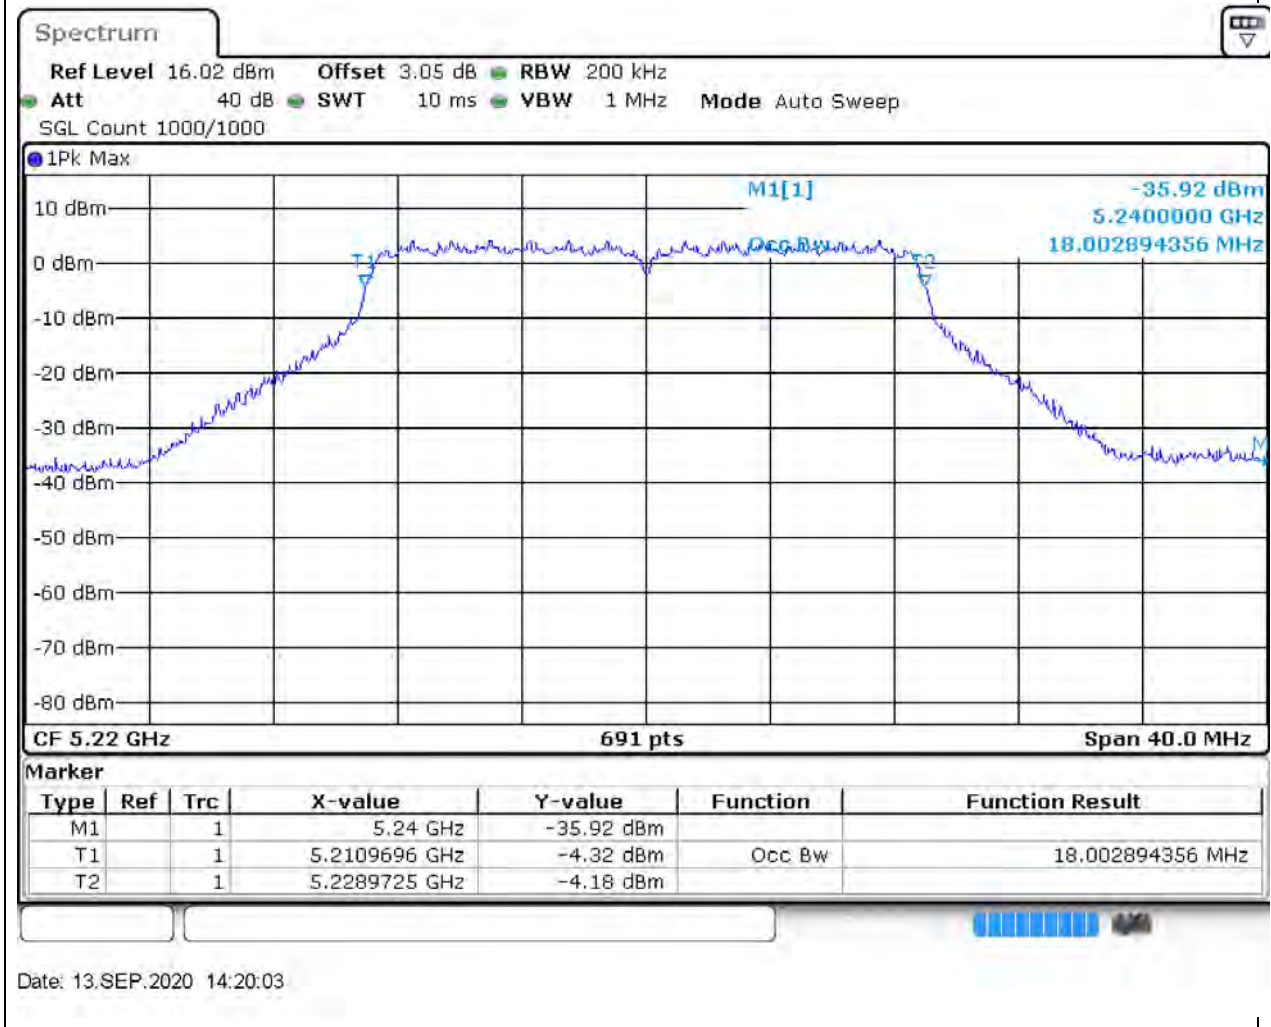

10. 802.11ac_20M_U-NII-1_M

10.1. A.2.2-99% Bandwidth(NTNV)

Center Frequency (MHz)	OBW Power (%)	RBW (MHz)	Detector	Limit (MHz)	OBW (MHz)	Verdict
5220	99	0.2	Peak	0	18.002894	Unknown