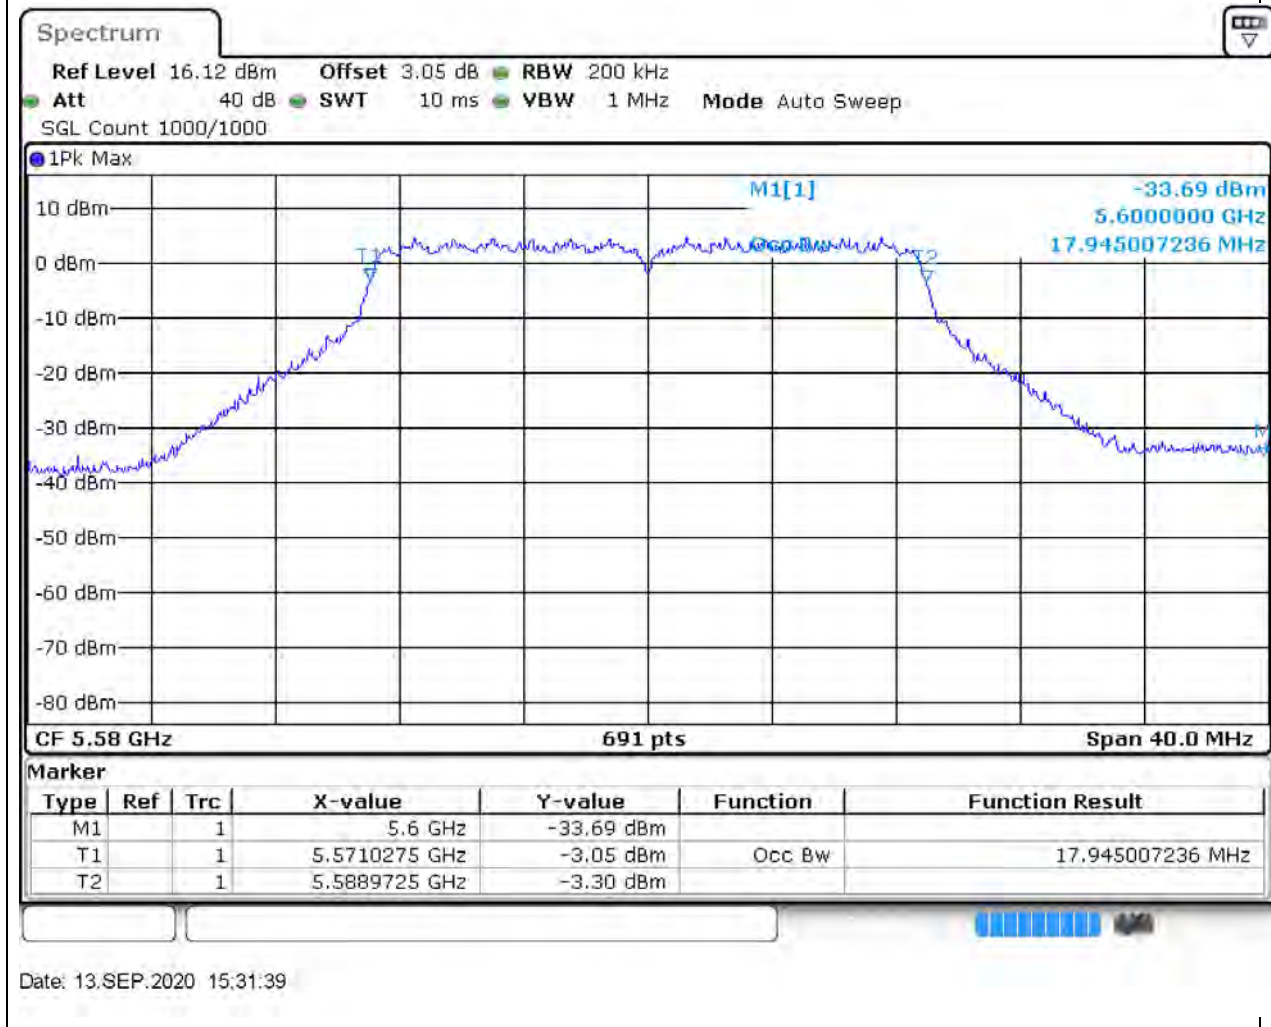

41. 802.11ac_20M_U-NII-2C_M

41.1. A.2.2-99% Bandwidth(NTNV)

Center Frequency (MHz)	OBW Power (%)	RBW (MHz)	Detector	Limit (MHz)	OBW (MHz)	Verdict
5580	99	0.2	Peak	0	17.945007	Unknown