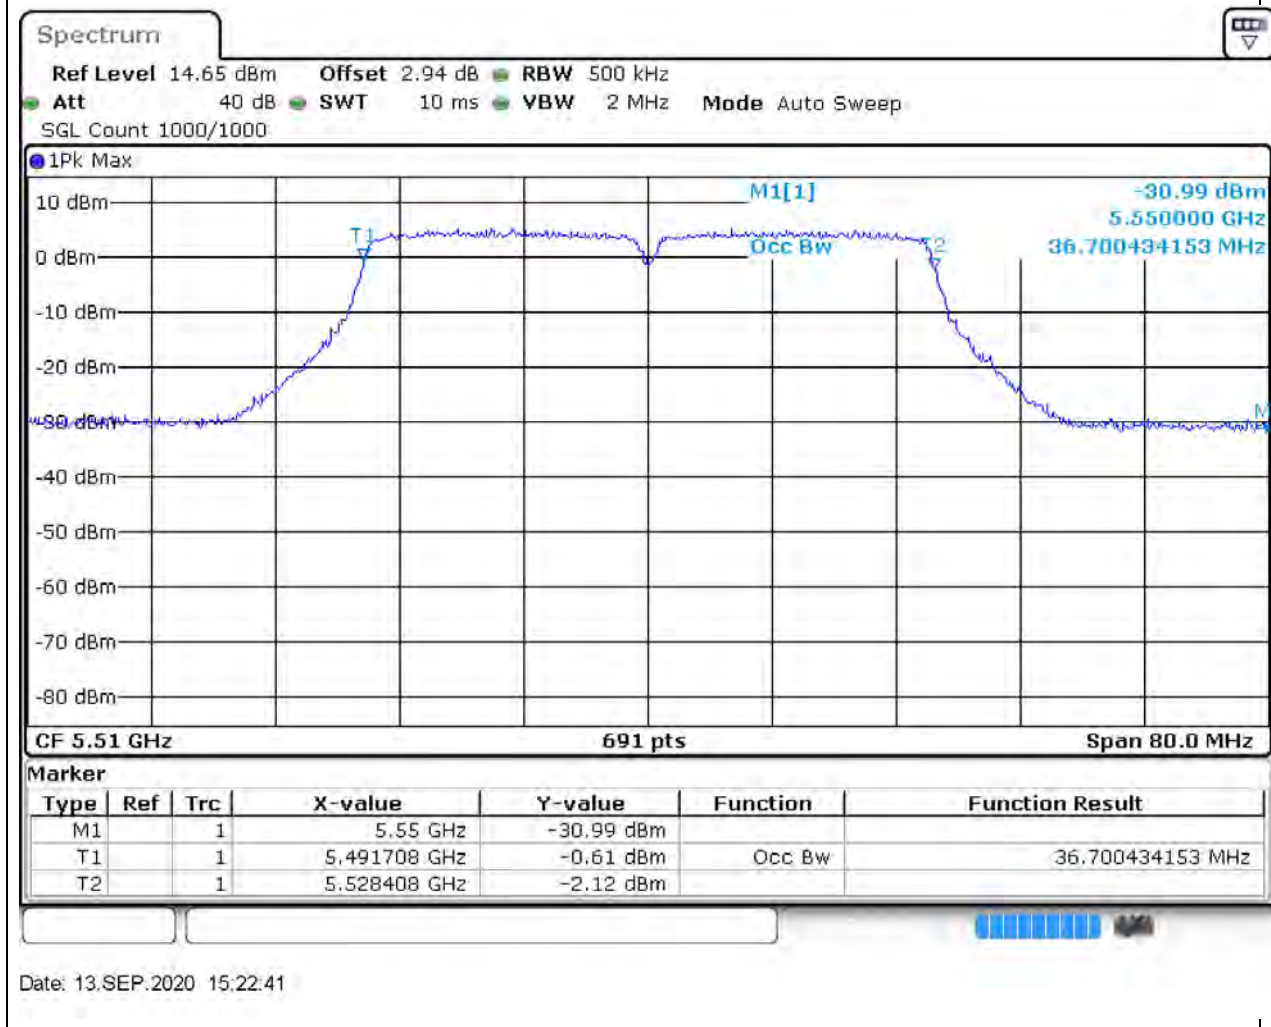

36. 802.11n_40M_U-NII-2C_L

36.1. A.2.2-99% Bandwidth(NTNV)

Center Frequency (MHz)	OBW Power (%)	RBW (MHz)	Detector	Limit (MHz)	OBW (MHz)	Verdict
5510	99	0.5	Peak	0	36.700434	Unknown