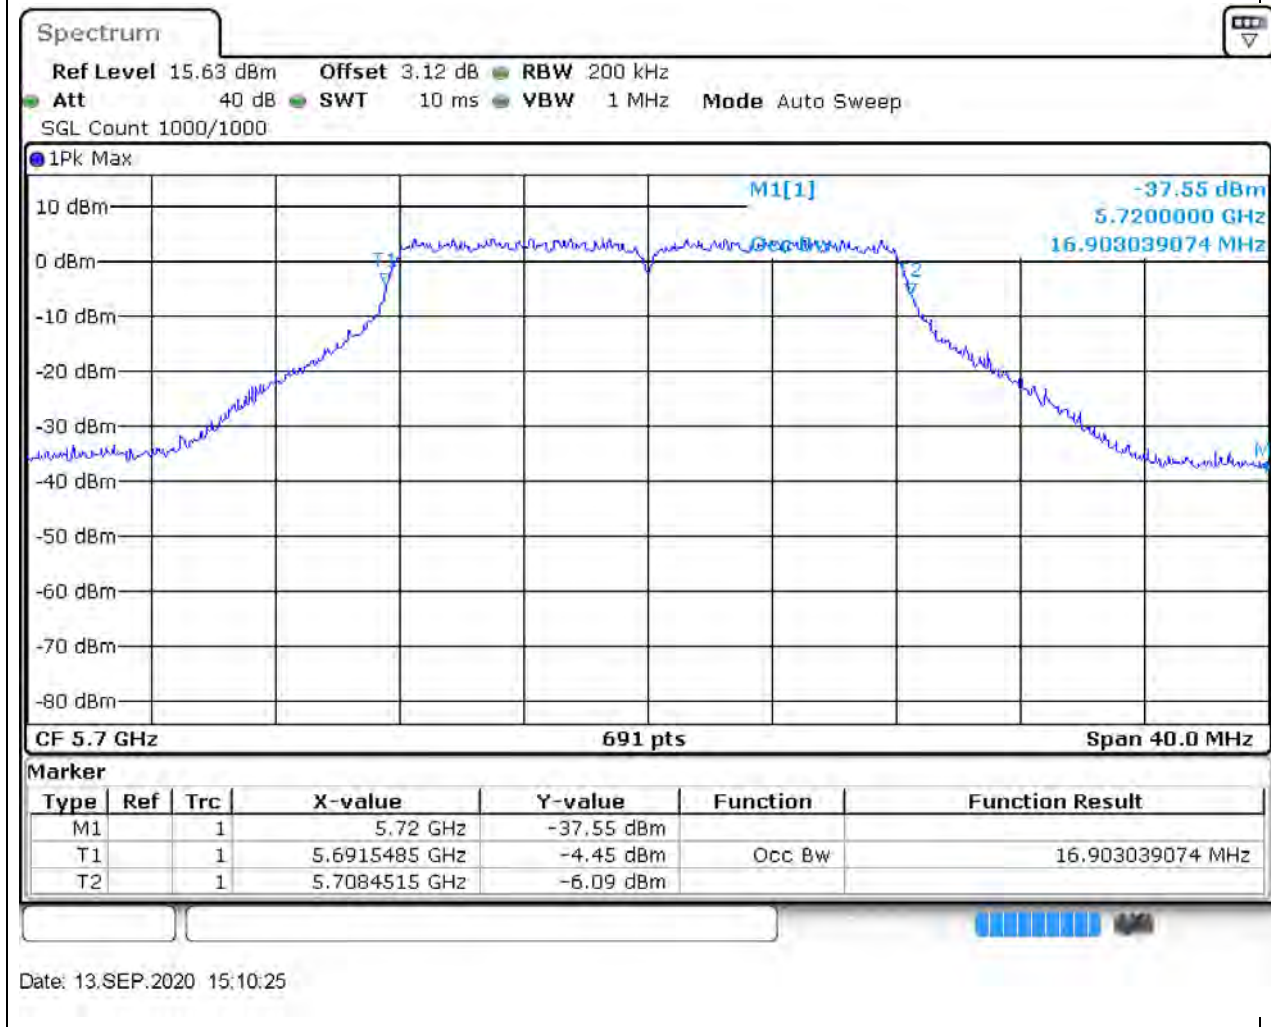

31. 802.11a_20M_U-NII-2C_H

31.1. A.2.2-99% Bandwidth(NTNV)

Center Frequency (MHz)	OBW Power (%)	RBW (MHz)	Detector	Limit (MHz)	OBW (MHz)	Verdict
5700	99	0.2	Peak	0	16.903039	Unknown