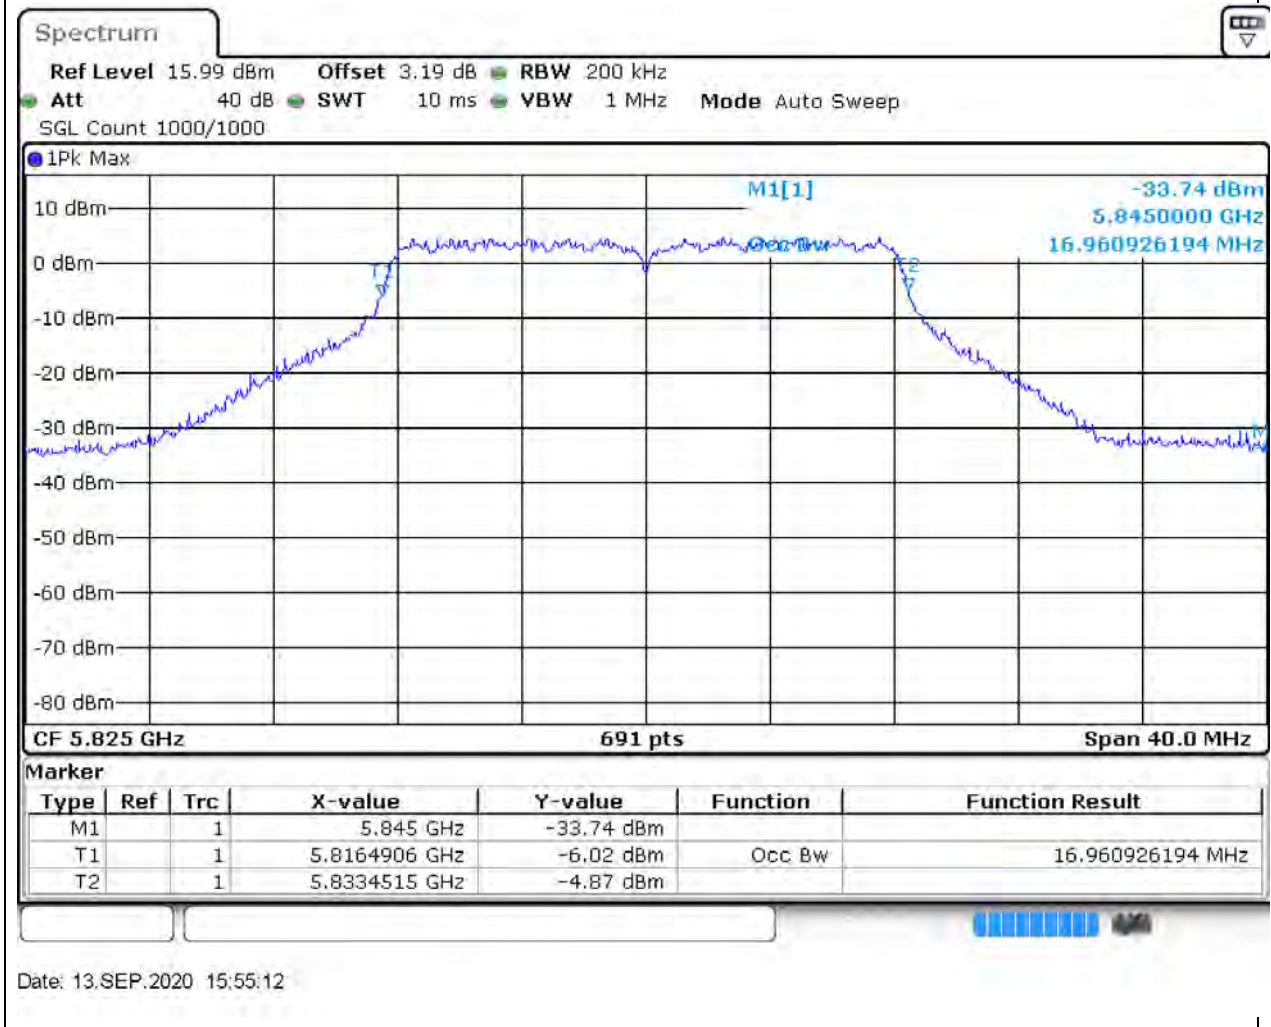

53. 802.11a_20M_U-NII-3_H

53.1. A.2.2-99% Bandwidth(NTNV)

Center Frequency (MHz)	OBW Power (%)	RBW (MHz)	Detector	Limit (MHz)	OBW (MHz)	Verdict
5825	99	0.2	Peak	0	16.960926	Unknown