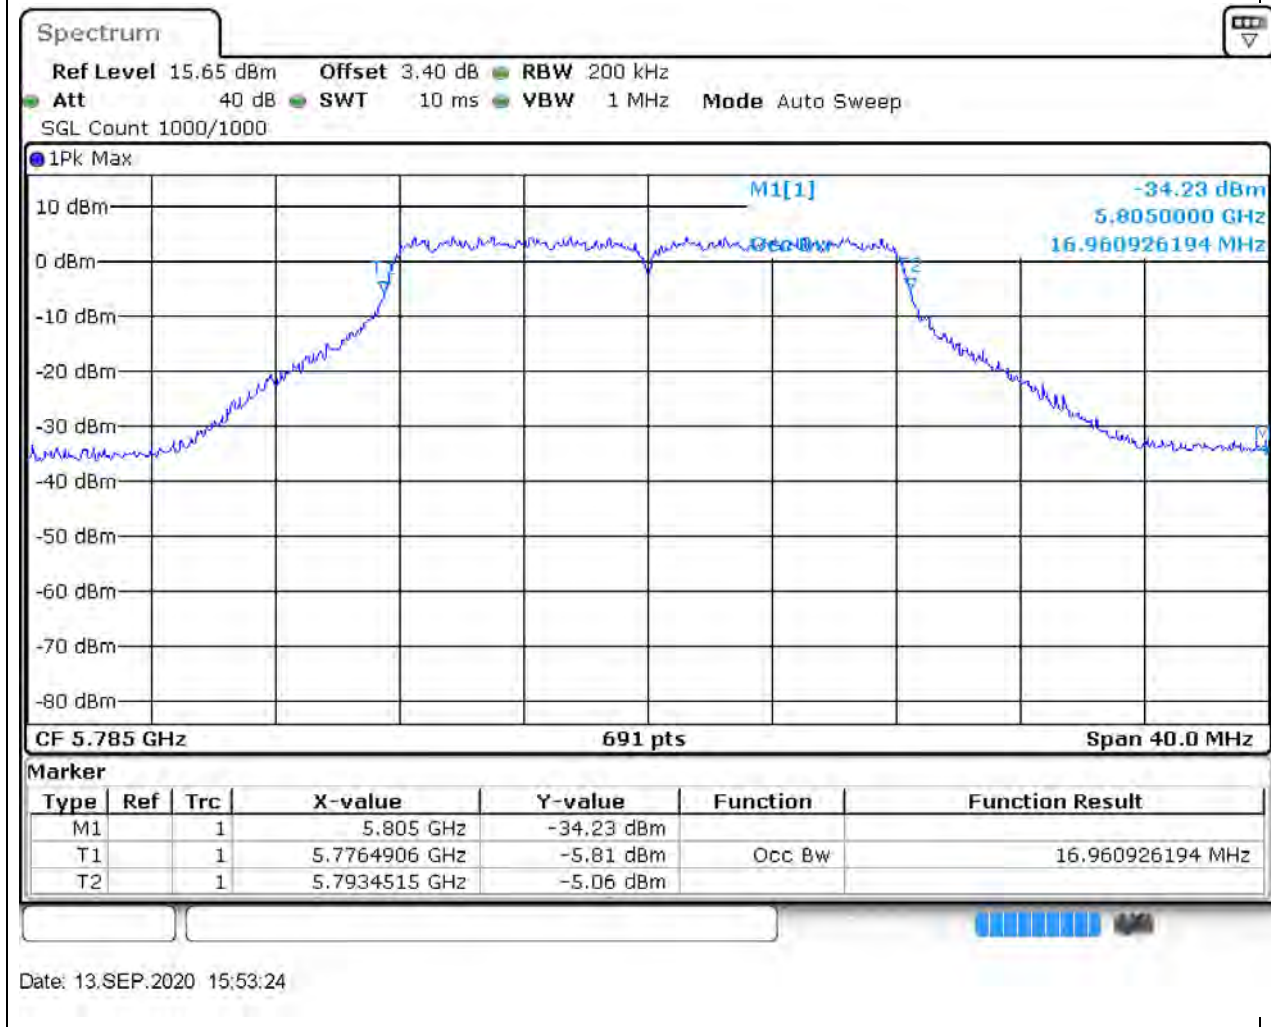

52. 802.11a_20M_U-NII-3_M

52.1. A.2.2-99% Bandwidth(NTNV)

Center Frequency (MHz)	OBW Power (%)	RBW (MHz)	Detector	Limit (MHz)	OBW (MHz)	Verdict
5785	99	0.2	Peak	0	16.960926	Unknown