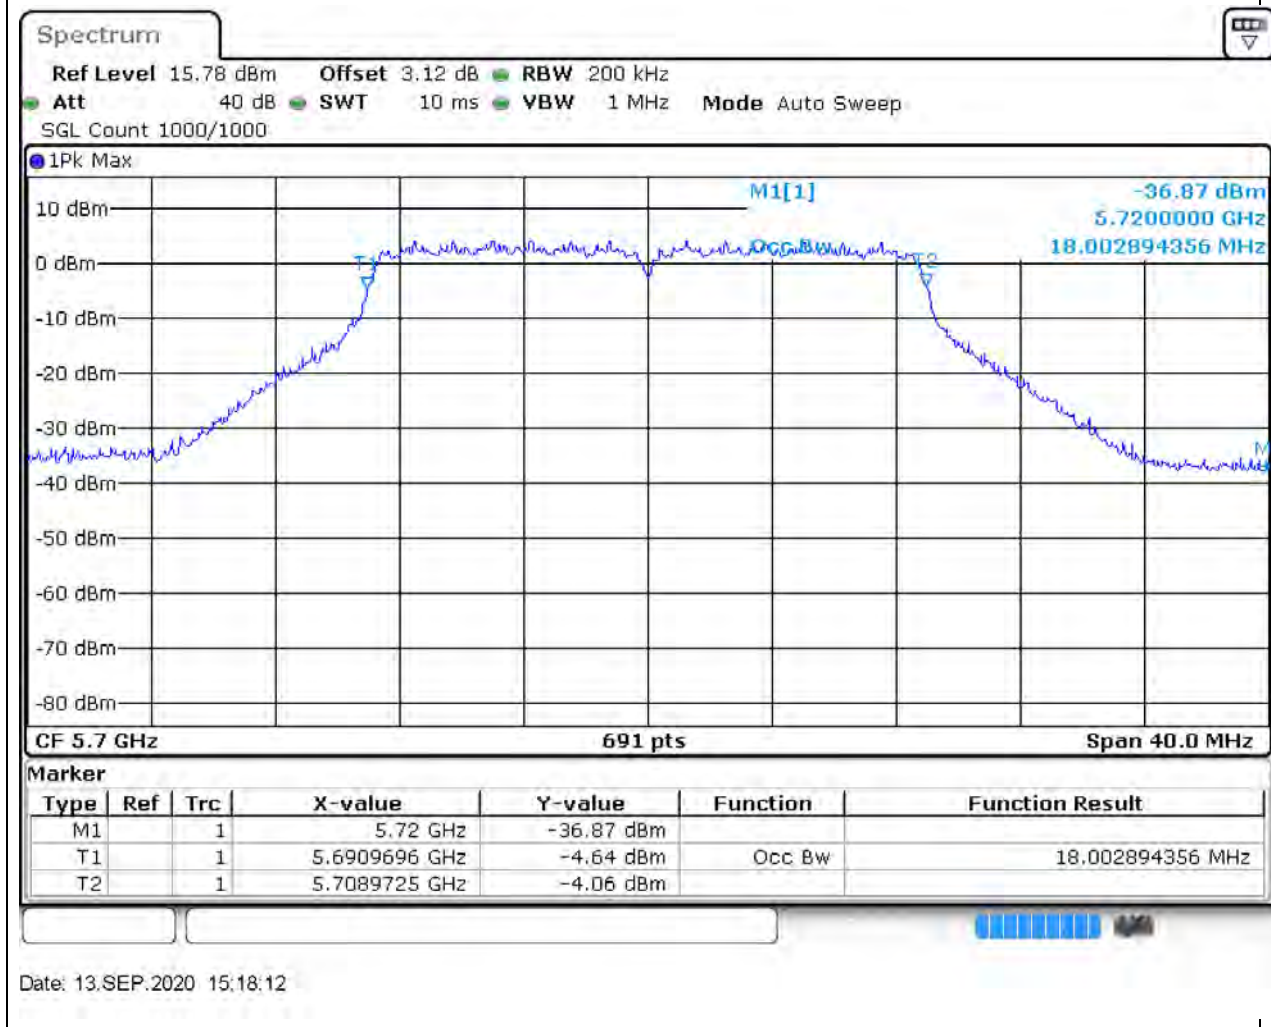

34. 802.11n_20M_U-NII-2C_H

34.1. A.2.2-99% Bandwidth(NTNV)

Center Frequency (MHz)	OBW Power (%)	RBW (MHz)	Detector	Limit (MHz)	OBW (MHz)	Verdict
5700	99	0.2	Peak	0	18.002894	Unknown