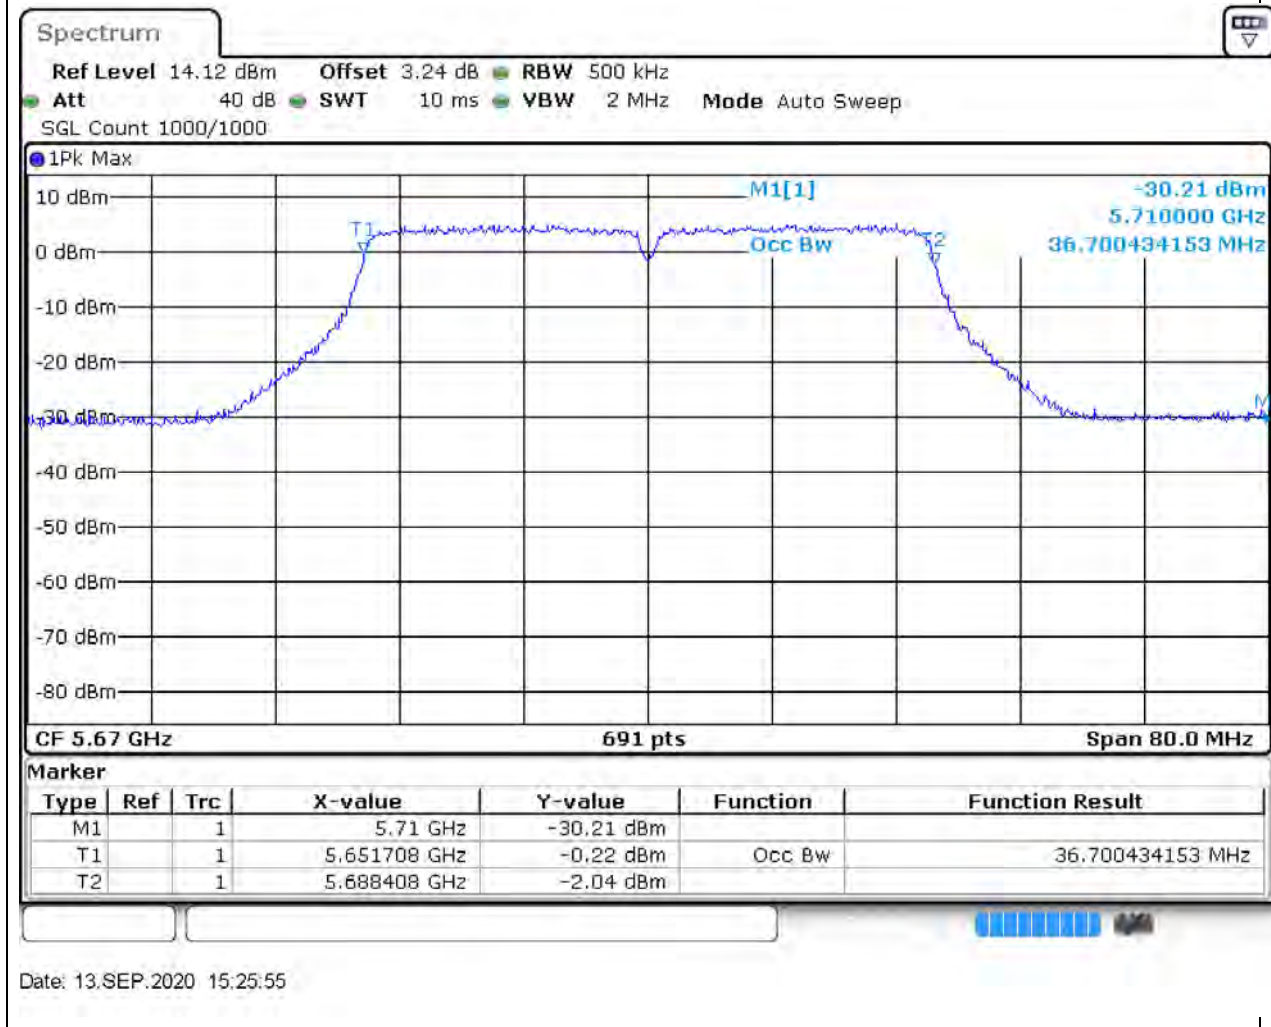

38. 802.11n_40M_U-NII-2C_H

38.1. A.2.2-99% Bandwidth(NTNV)

Center Frequency (MHz)	OBW Power (%)	RBW (MHz)	Detector	Limit (MHz)	OBW (MHz)	Verdict
5670	99	0.5	Peak	0	36.700434	Unknown