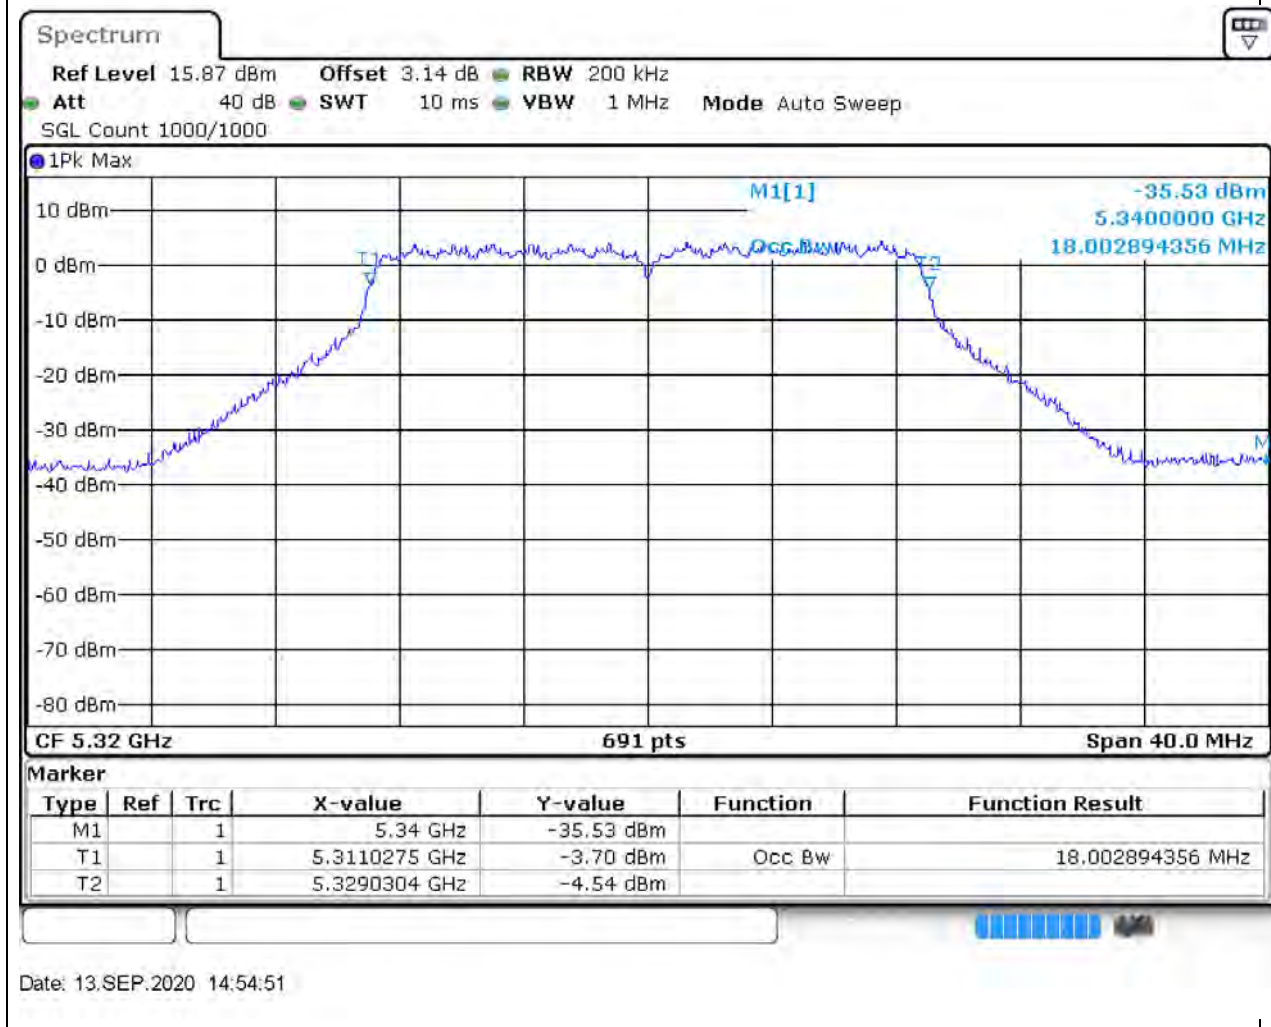

25. 802.11ac_20M_U-NII-2A_H

25.1. A.2.2-99% Bandwidth(NTNV)

Center Frequency (MHz)	OBW Power (%)	RBW (MHz)	Detector	Limit (MHz)	OBW (MHz)	Verdict
5320	99	0.2	Peak	0	18.002894	Unknown