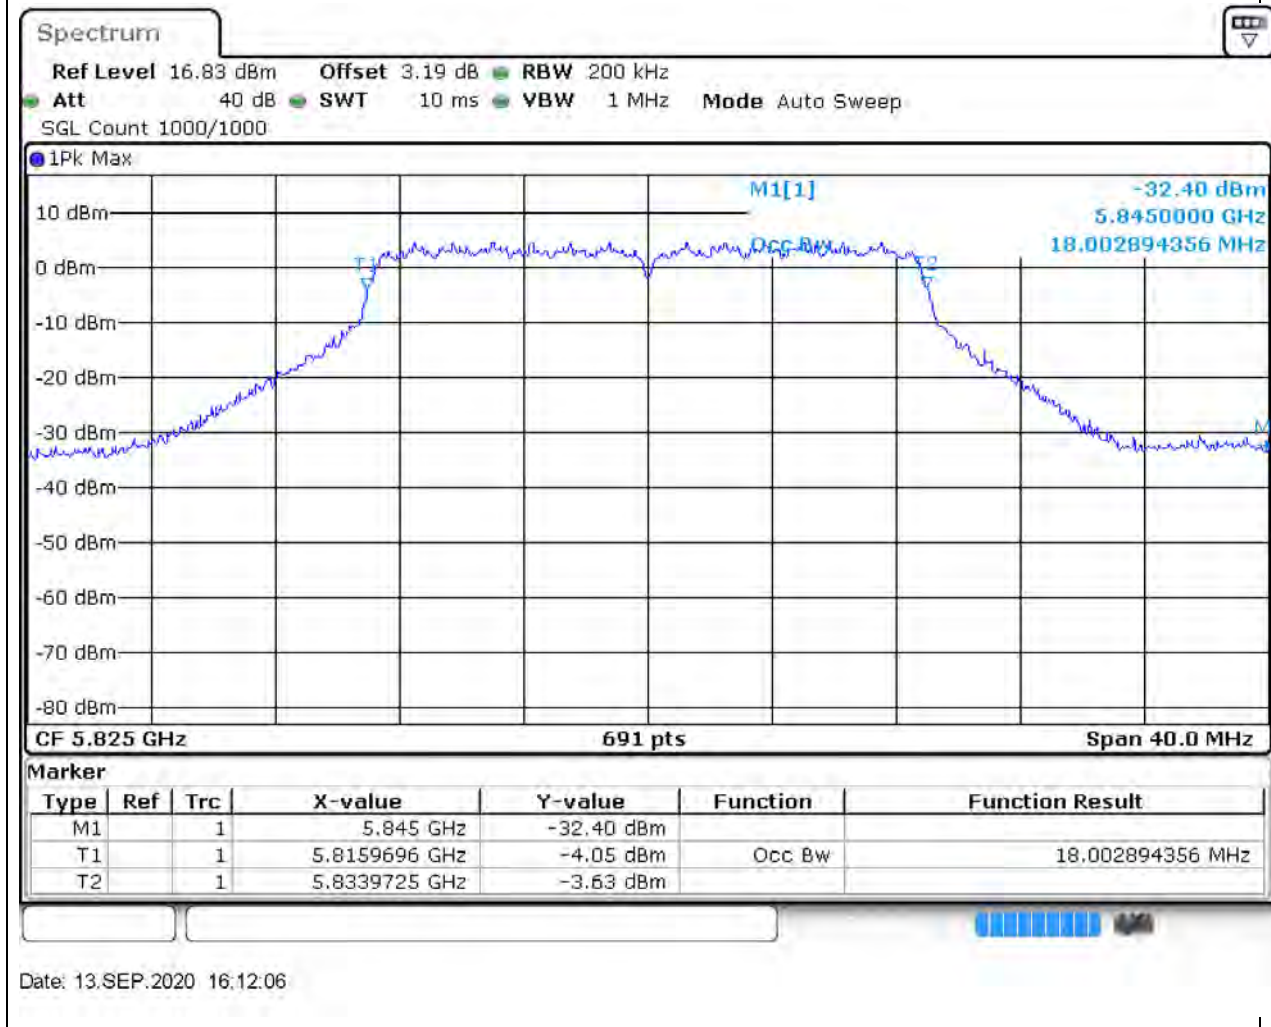

61. 802.11ac_20M_U-NII-3_H

61.1. A.2.2-99% Bandwidth(NTNV)

Center Frequency (MHz)	OBW Power (%)	RBW (MHz)	Detector	Limit (MHz)	OBW (MHz)	Verdict
5825	99	0.2	Peak	0	18.002894	Unknown