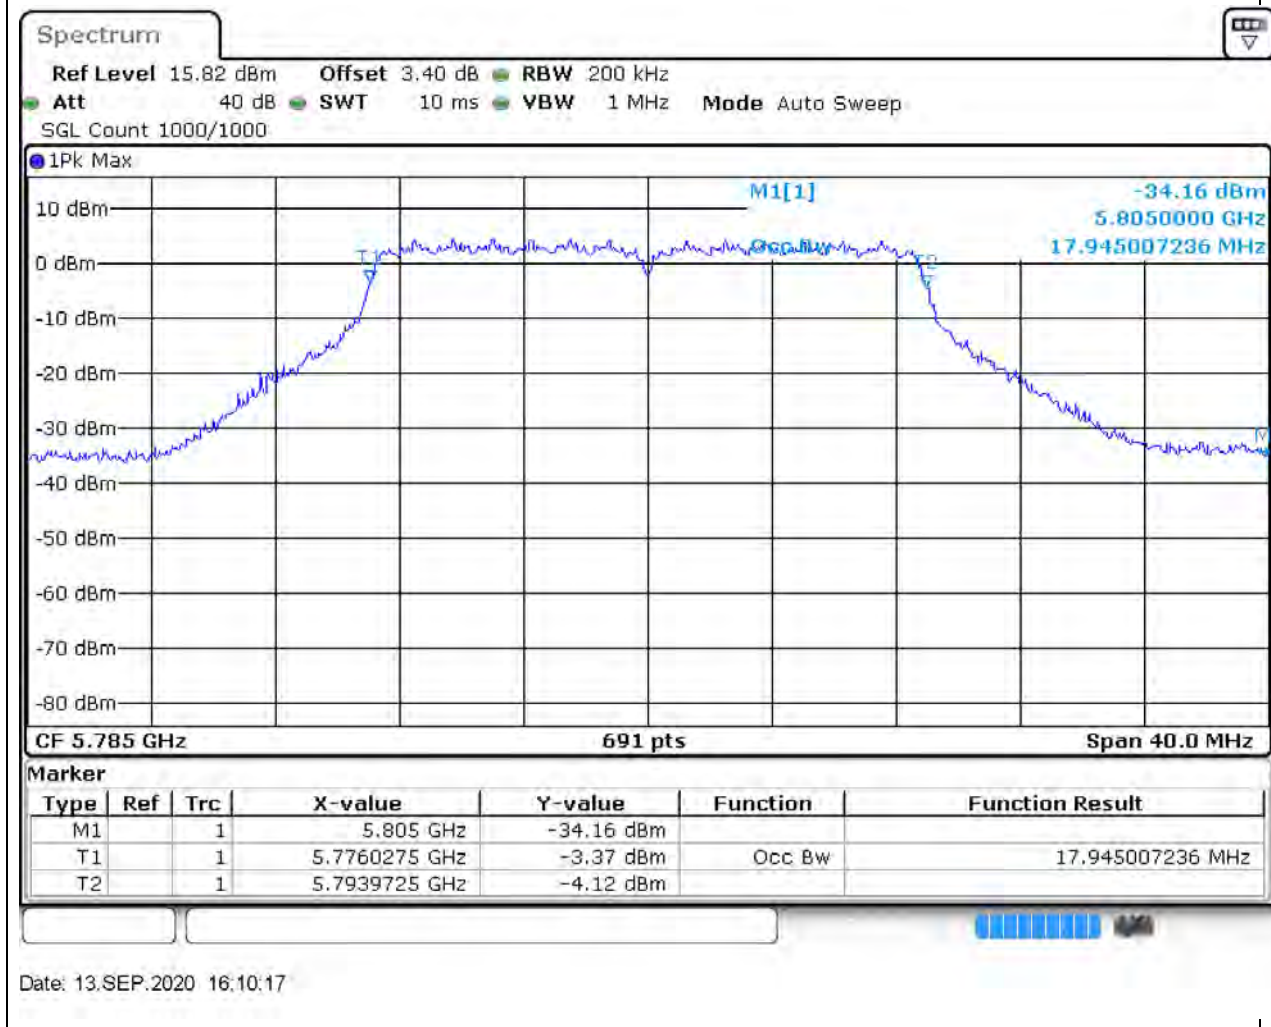

60. 802.11ac_20M_U-NII-3_M

60.1. A.2.2-99% Bandwidth(NTNV)

Center Frequency (MHz)	OBW Power (%)	RBW (MHz)	Detector	Limit (MHz)	OBW (MHz)	Verdict
5785	99	0.2	Peak	0	17.945007	Unknown