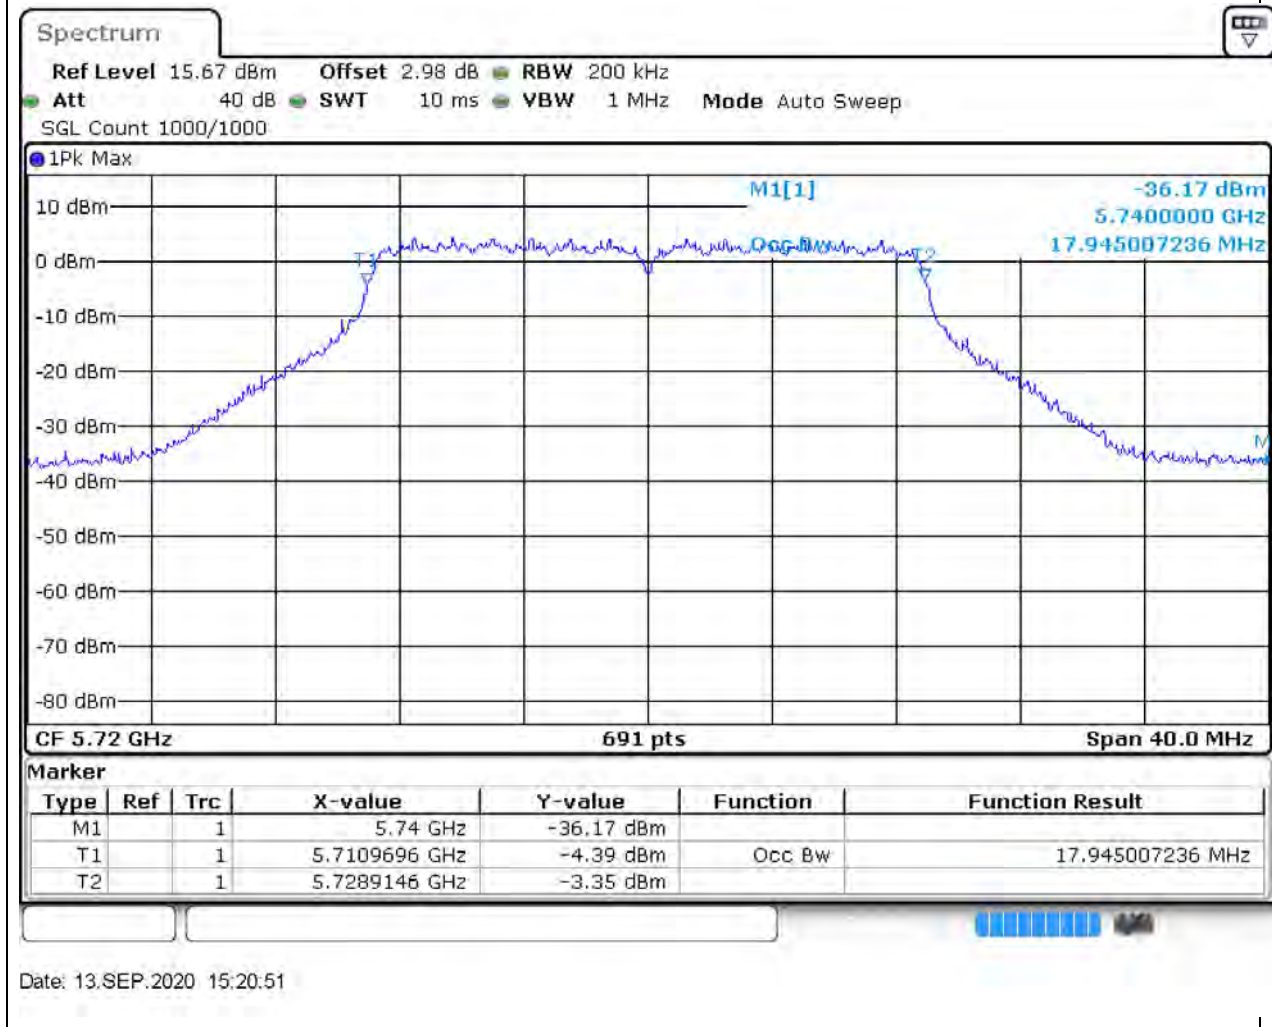

35. 802.11n_20M_U-NII-2C_CH144

35.1. A.2.2-99% Bandwidth(NTNV)

Center Frequency (MHz)	OBW Power (%)	RBW (MHz)	Detector	Limit (MHz)	OBW (MHz)	Verdict
5720	99	0.2	Peak	0	17.945007	Unknown