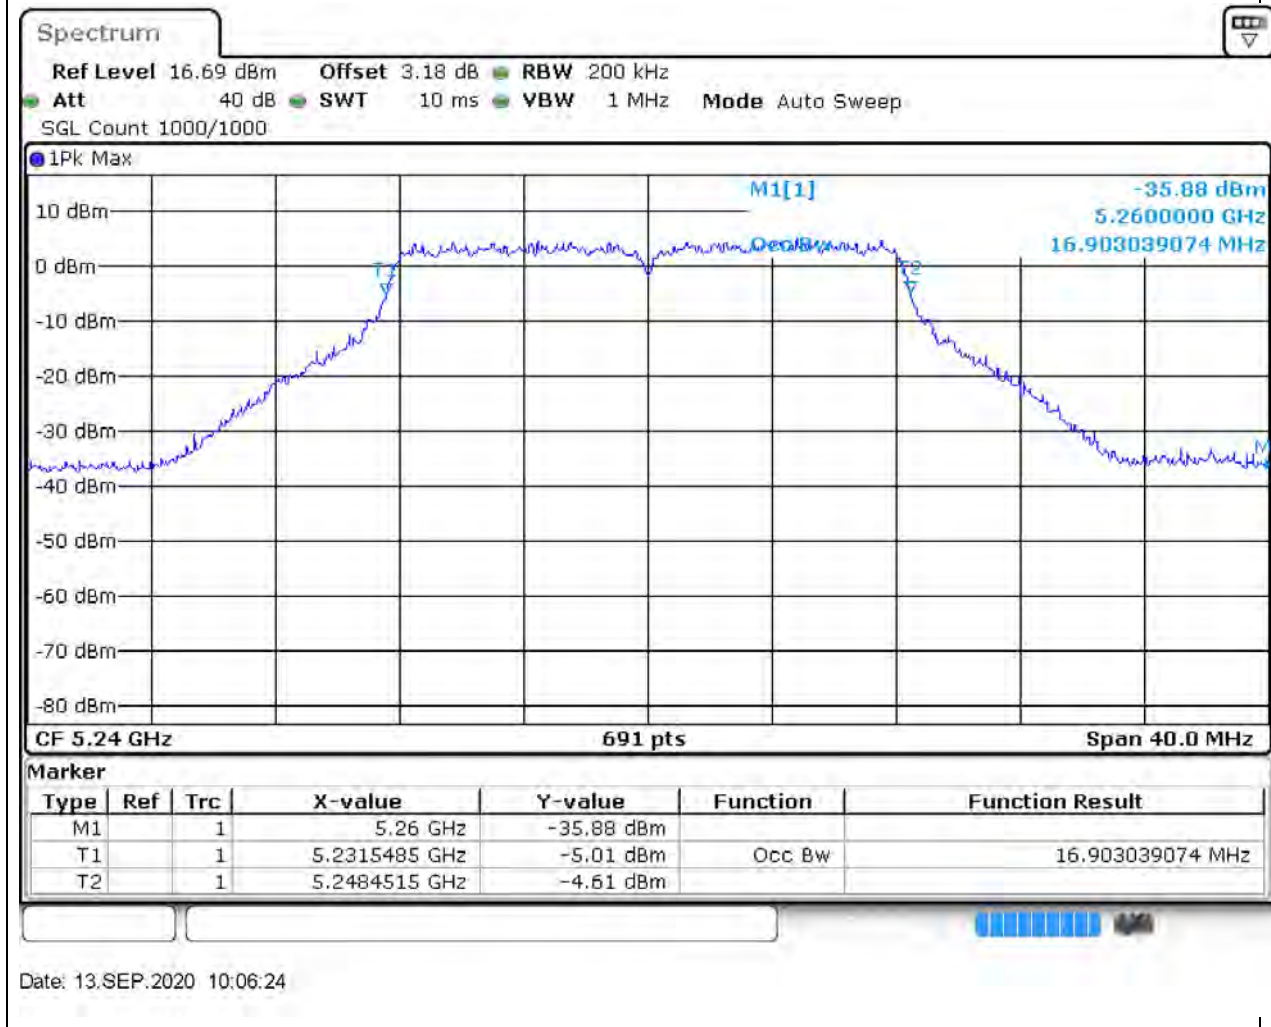

3. 802.11a_20M_U-NII-1_H

3.1. A.2.2-99% Bandwidth(NTNV)

Center Frequency (MHz)	OBW Power (%)	RBW (MHz)	Detector	Limit (MHz)	OBW (MHz)	Verdict
5240	99	0.2	Peak	0	16.903039	Unknown