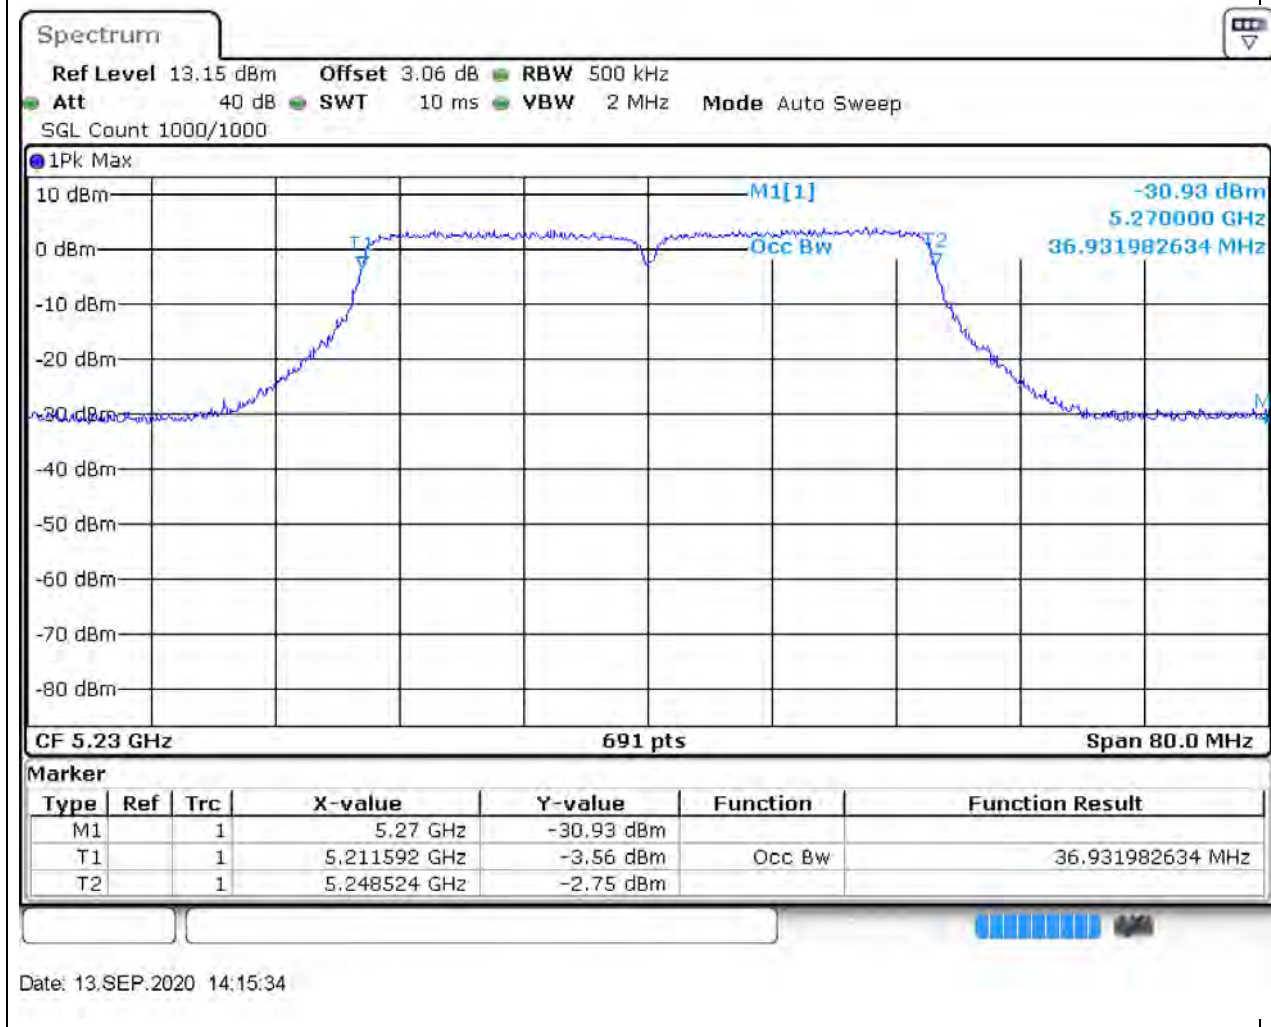

8. 802.11n_40M_U-NII-1_H

8.1. A.2.2-99% Bandwidth(NTNV)

Center Frequency (MHz)	OBW Power (%)	RBW (MHz)	Detector	Limit (MHz)	OBW (MHz)	Verdict
5230	99	0.5	Peak	0	36.931983	Unknow