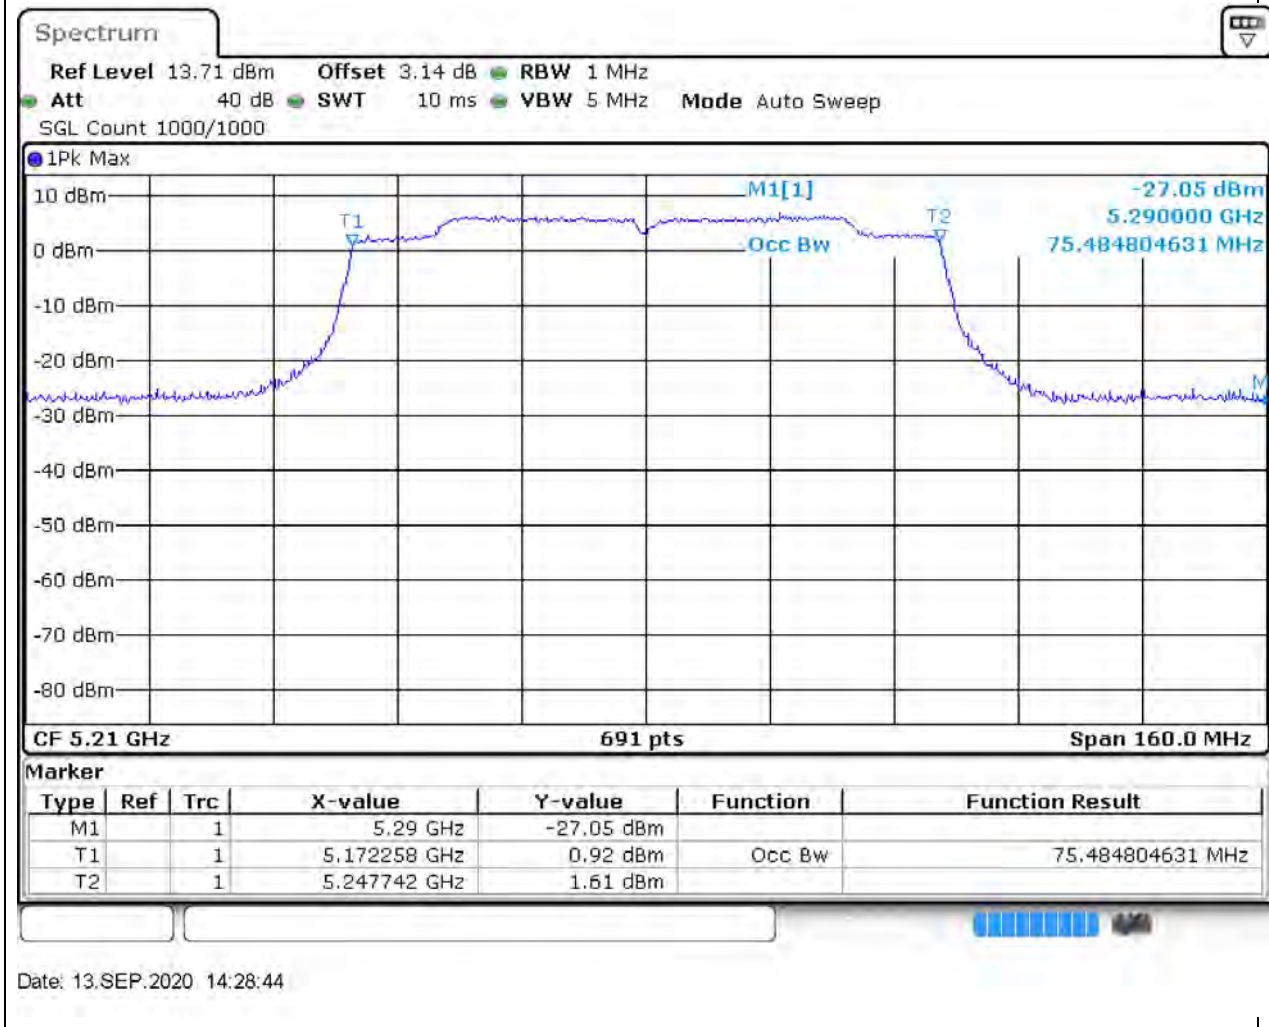

14. 802.11ac_80M_U-NII-1_M

14.1. A.2.2-99% Bandwidth(NTNV)

Center Frequency (MHz)	OBW Power (%)	RBW (MHz)	Detector	Limit (MHz)	OBW (MHz)	Verdict
5210	99	1	Peak	0	75.484805	Unknow