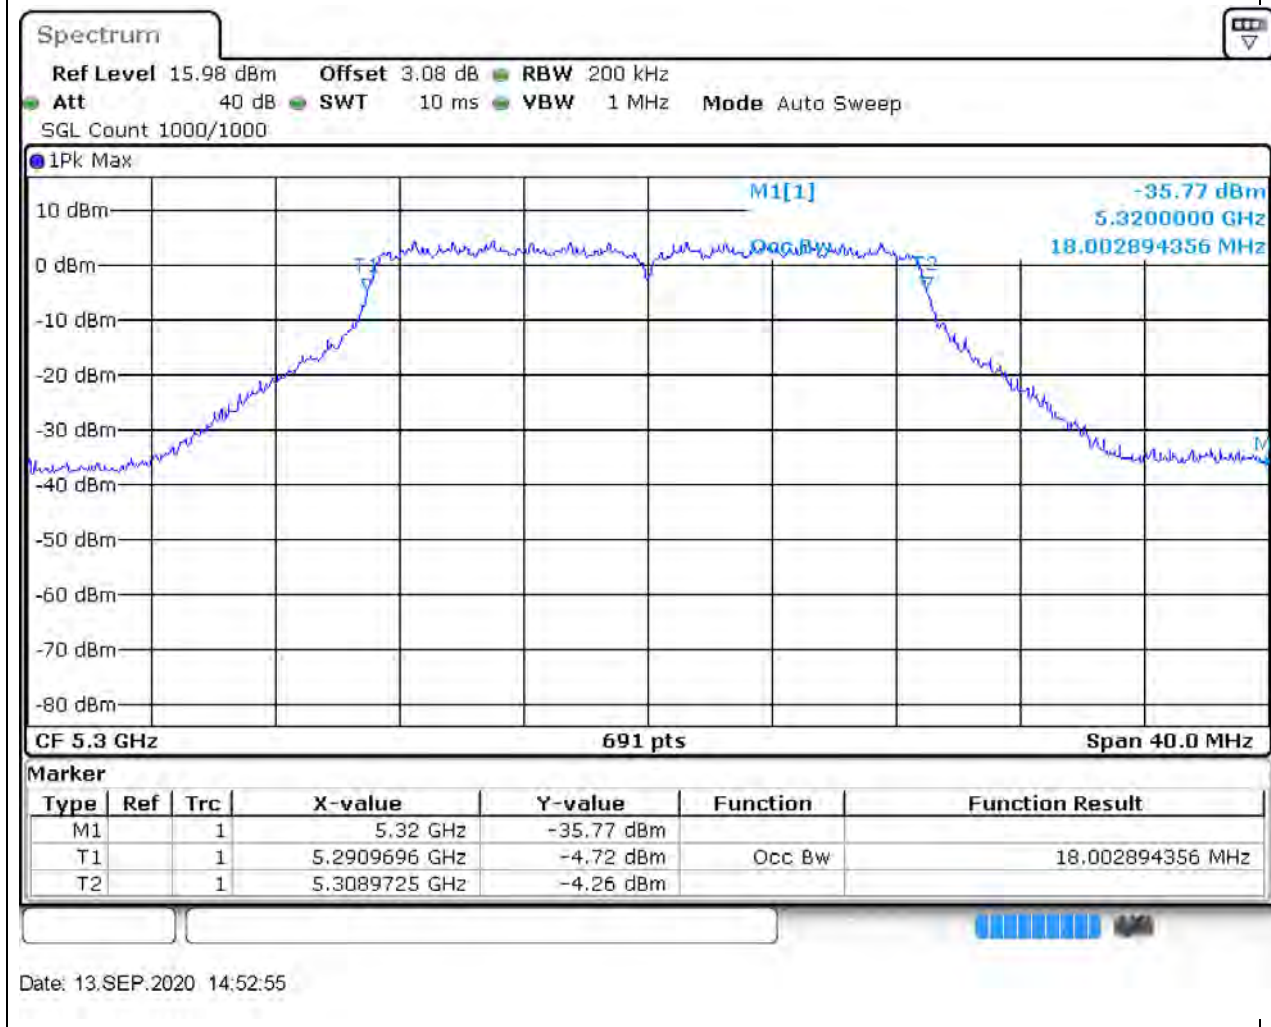

24. 802.11ac_20M_U-NII-2A_M

24.1. A.2.2-99% Bandwidth(NTNV)

Center Frequency (MHz)	OBW Power (%)	RBW (MHz)	Detector	Limit (MHz)	OBW (MHz)	Verdict
5300	99	0.2	Peak	0	18.002894	Unknown