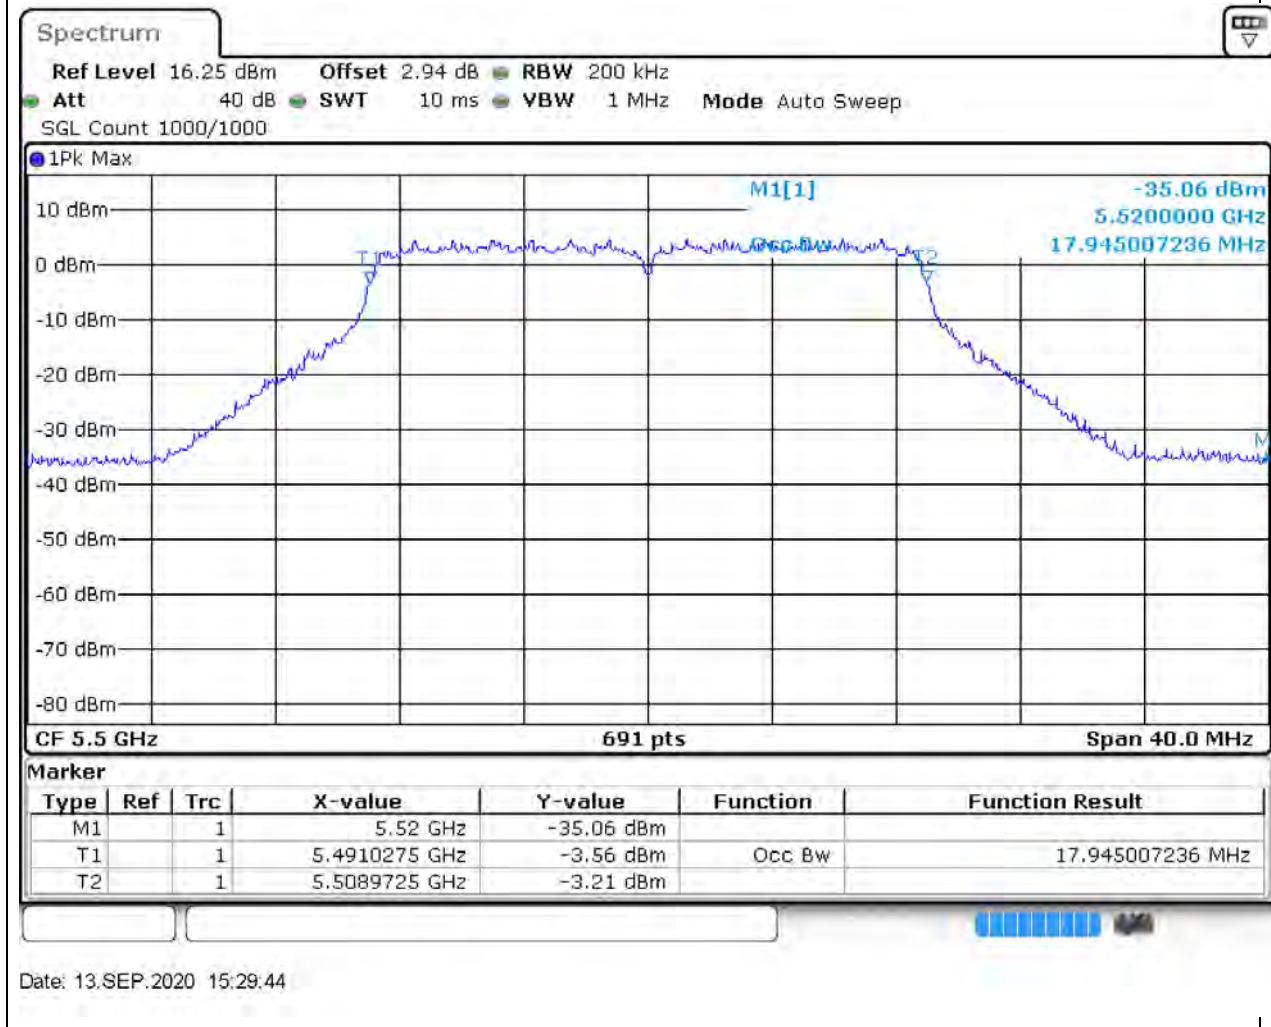

40. 802.11ac_20M_U-NII-2C_L

40.1. A.2.2-99% Bandwidth(NTNV)

Center Frequency (MHz)	OBW Power (%)	RBW (MHz)	Detector	Limit (MHz)	OBW (MHz)	Verdict
5500	99	0.2	Peak	0	17.945007	Unknown