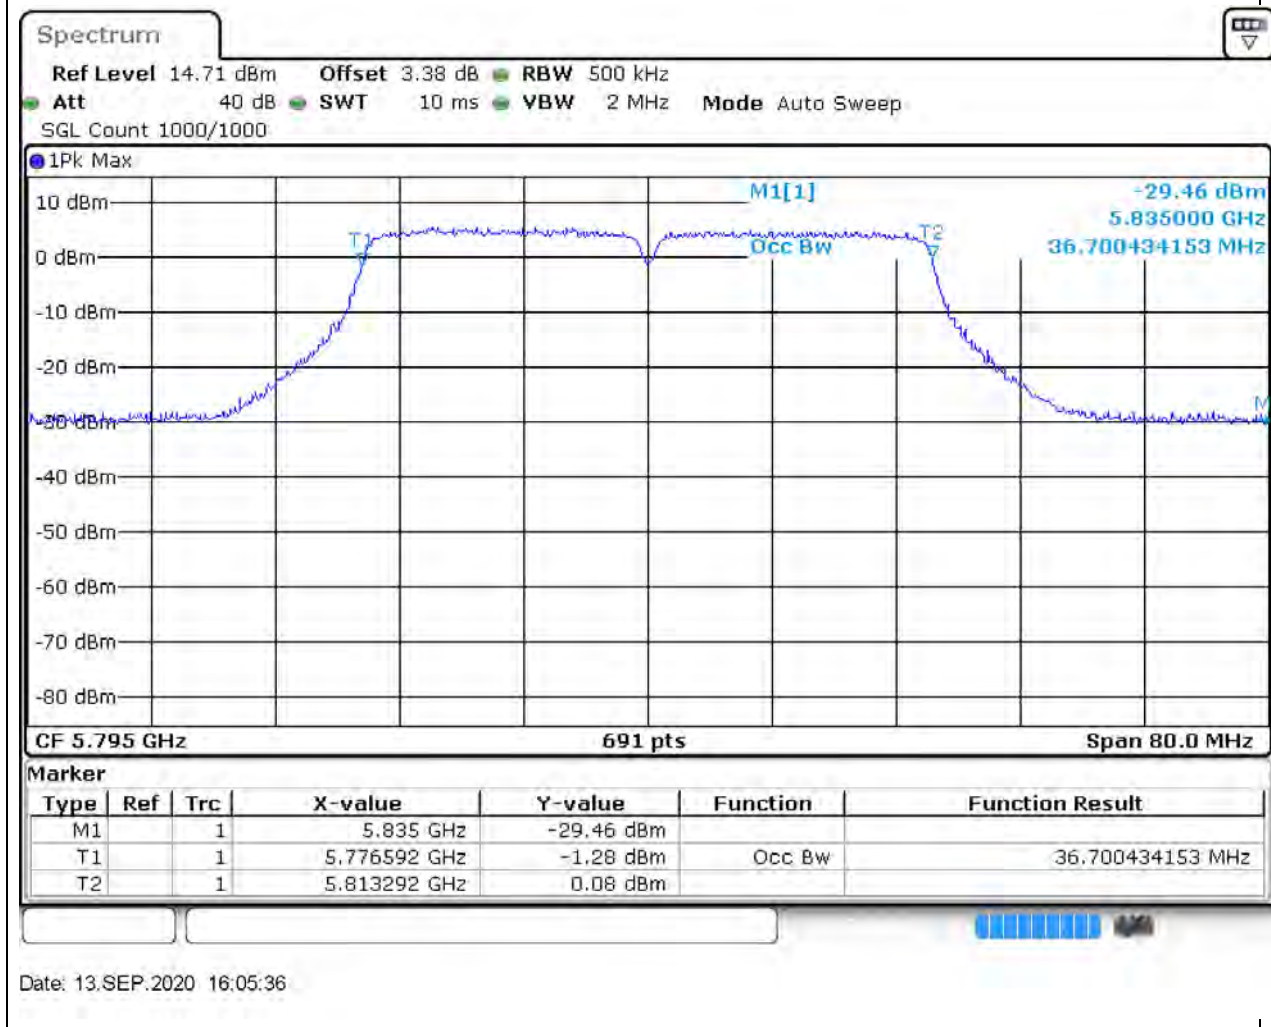

58. 802.11n_40M_U-NII-3_H

58.1. A.2.2-99% Bandwidth(NTNV)

Center Frequency (MHz)	OBW Power (%)	RBW (MHz)	Detector	Limit (MHz)	OBW (MHz)	Verdict
5795	99	0.5	Peak	0	36.700434	Unknown