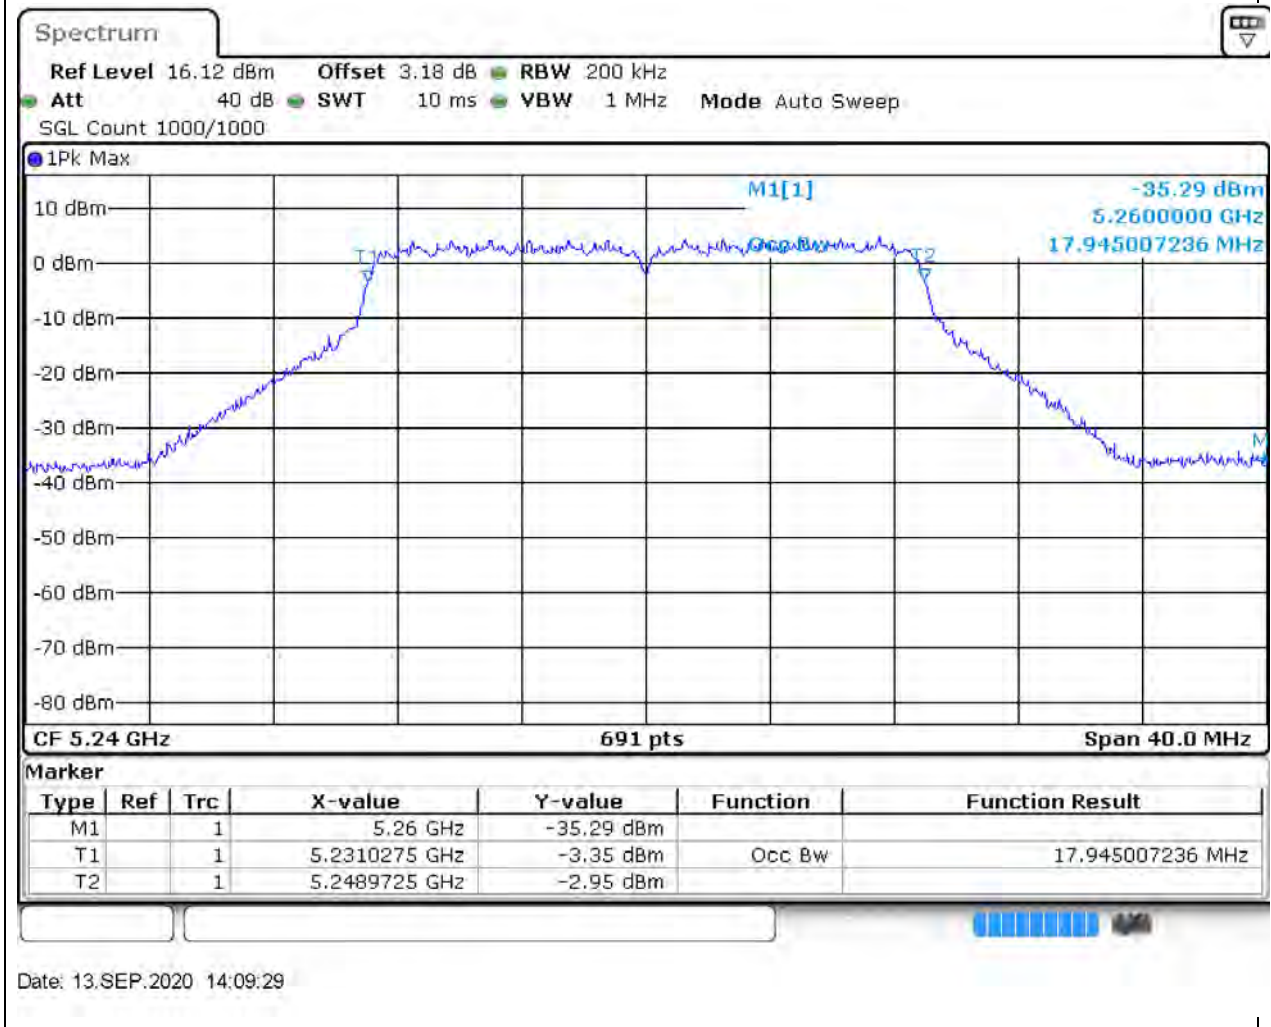

6. 802.11n_20M_U-NII-1_H

6.1. A.2.2-99% Bandwidth(NTNV)

Center Frequency (MHz)	OBW Power (%)	RBW (MHz)	Detector	Limit (MHz)	OBW (MHz)	Verdict
5240	99	0.2	Peak	0	17.945007	Unknown