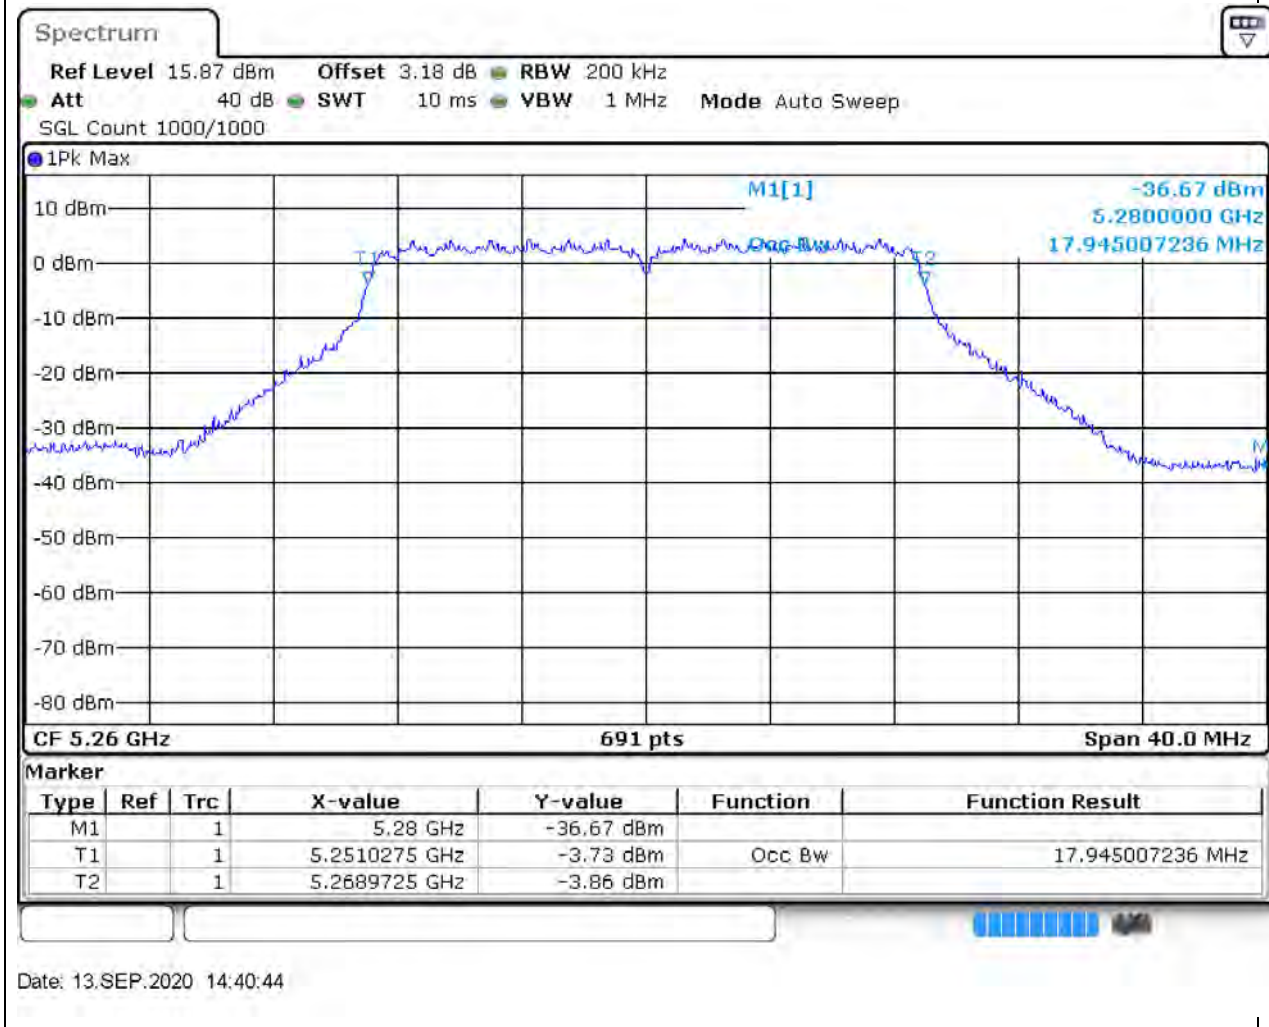

18. 802.11n_20M_U-NII-2A_L

18.1. A.2.2-99% Bandwidth(NTNV)

Center Frequency (MHz)	OBW Power (%)	RBW (MHz)	Detector	Limit (MHz)	OBW (MHz)	Verdict
5260	99	0.2	Peak	0	17.945007	Unknown