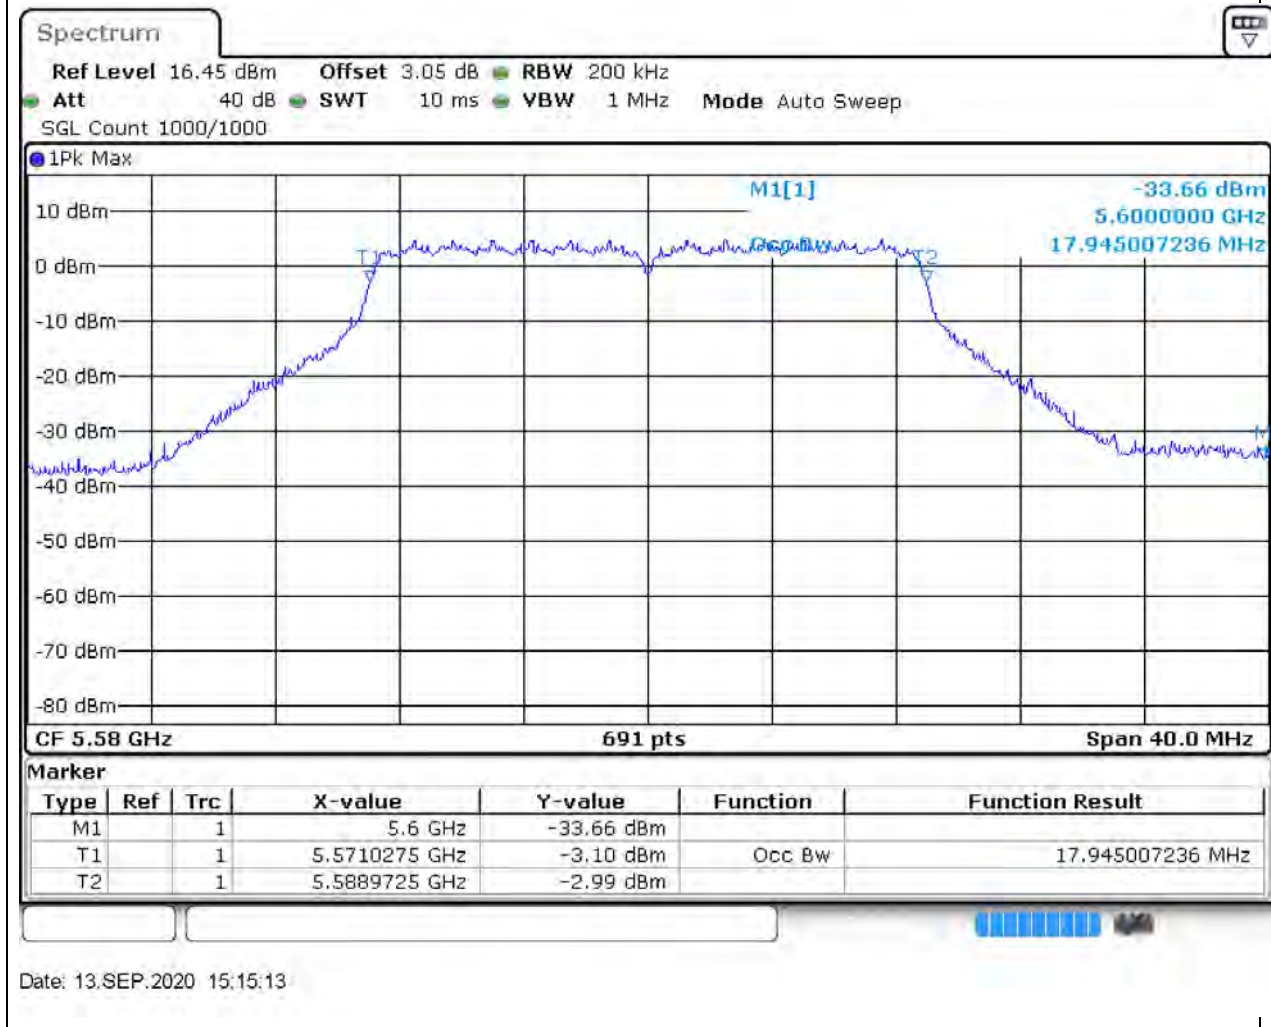

33. 802.11n_20M_U-NII-2C_M

33.1. A.2.2-99% Bandwidth(NTNV)

Center Frequency (MHz)	OBW Power (%)	RBW (MHz)	Detector	Limit (MHz)	OBW (MHz)	Verdict
5580	99	0.2	Peak	0	17.945007	Unknown