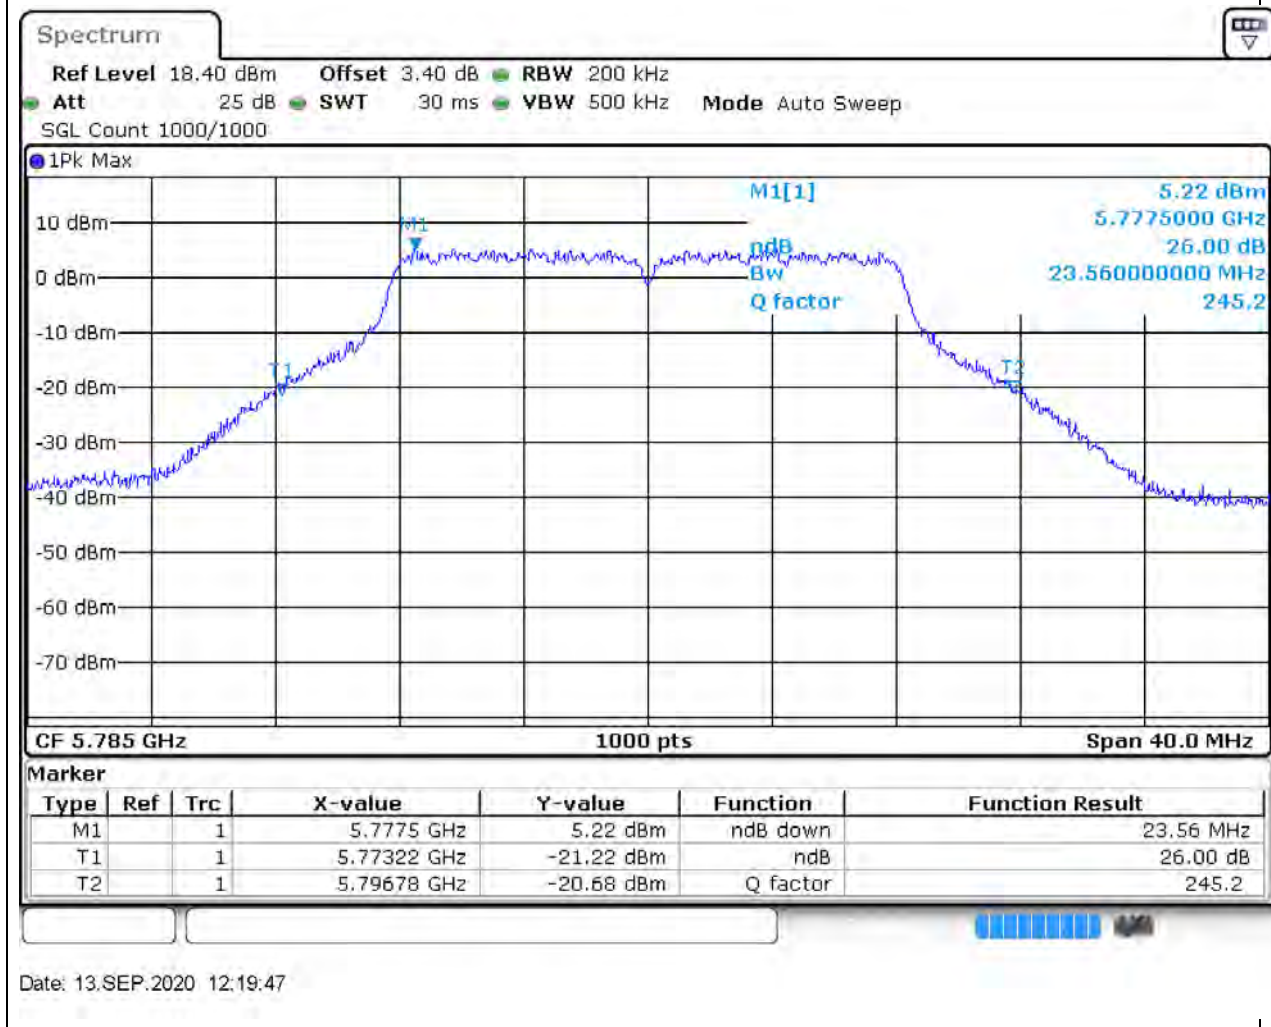

52. 802.11a_20M_U-NII-3_M

52.1. A.2-26dB Bandwidth(NTNV)

Center Frequency (MHz)	XdB Down	RBW (MHz)	Detector	Limit (MHz)	XdB BandWidth (MHz)	Verdict
5785	26	0.2	Peak	0	23.56	Unknow