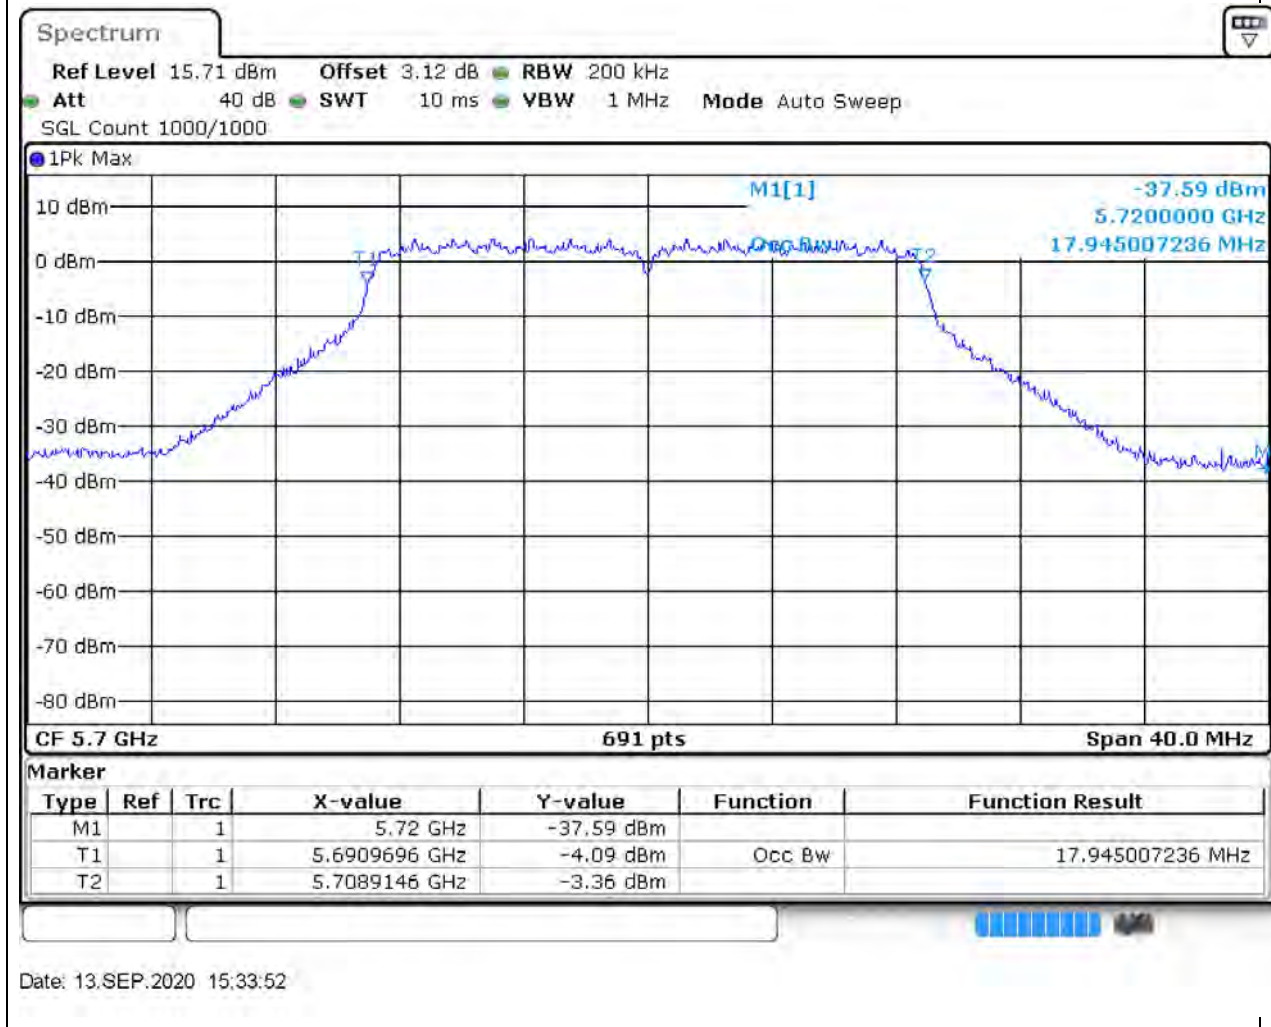

42. 802.11ac_20M_U-NII-2C_H

42.1. A.2.2-99% Bandwidth(NTNV)

Center Frequency (MHz)	OBW Power (%)	RBW (MHz)	Detector	Limit (MHz)	OBW (MHz)	Verdict
5700	99	0.2	Peak	0	17.945007	Unknown