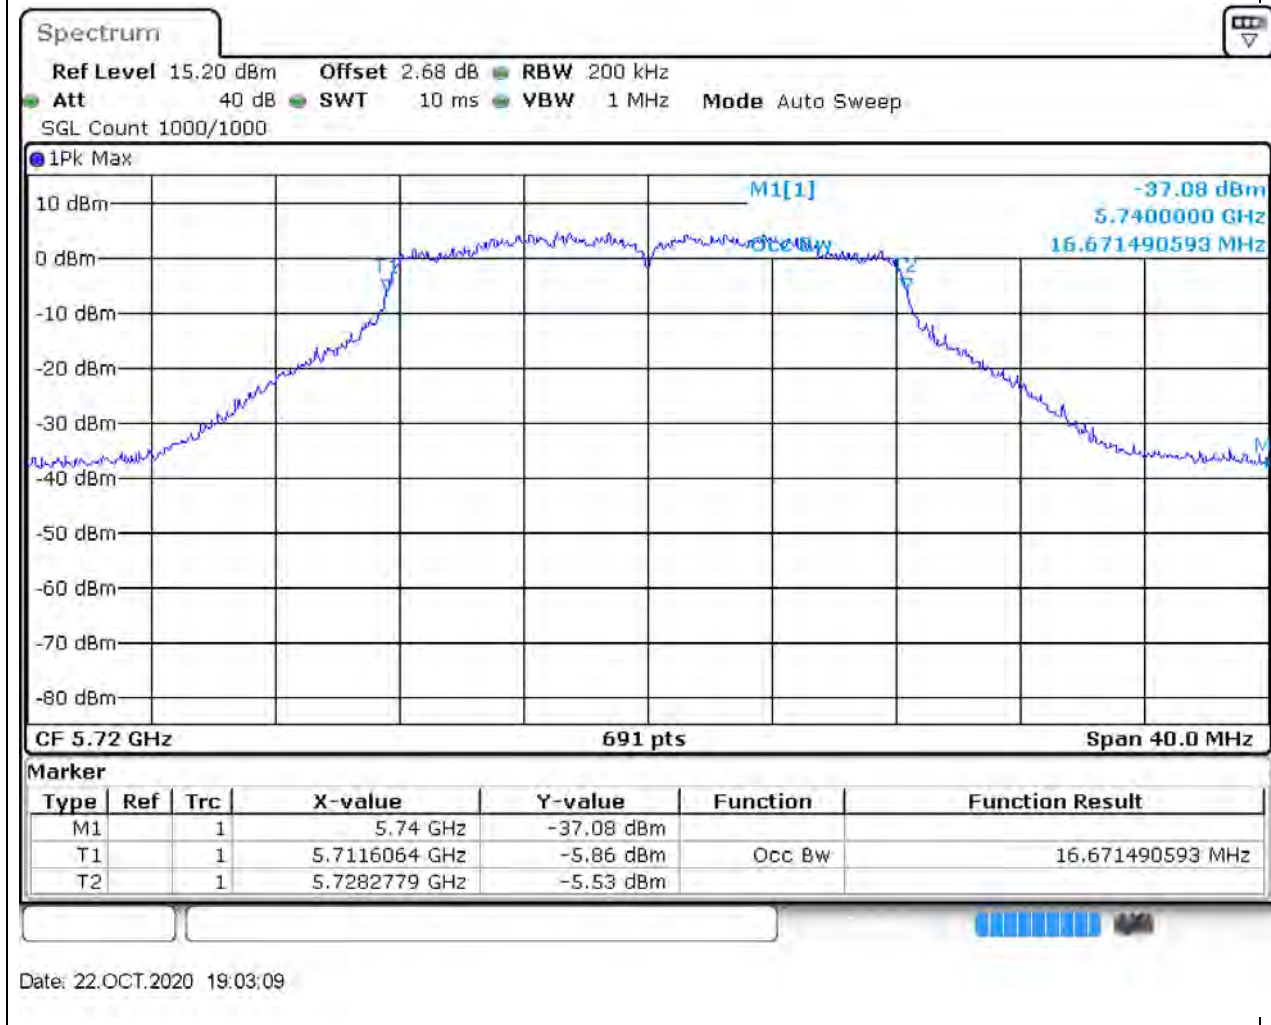

65. 802.11a_20M_U-NII-3_CH144

65.2. A.2.2-99% Bandwidth(NTNV)

Center Frequency (MHz)	OBW Power (%)	RBW (MHz)	Detector	Limit (MHz)	OBW (MHz)	Verdict
5720	99	0.2	Peak	0	16.671491	Unknown