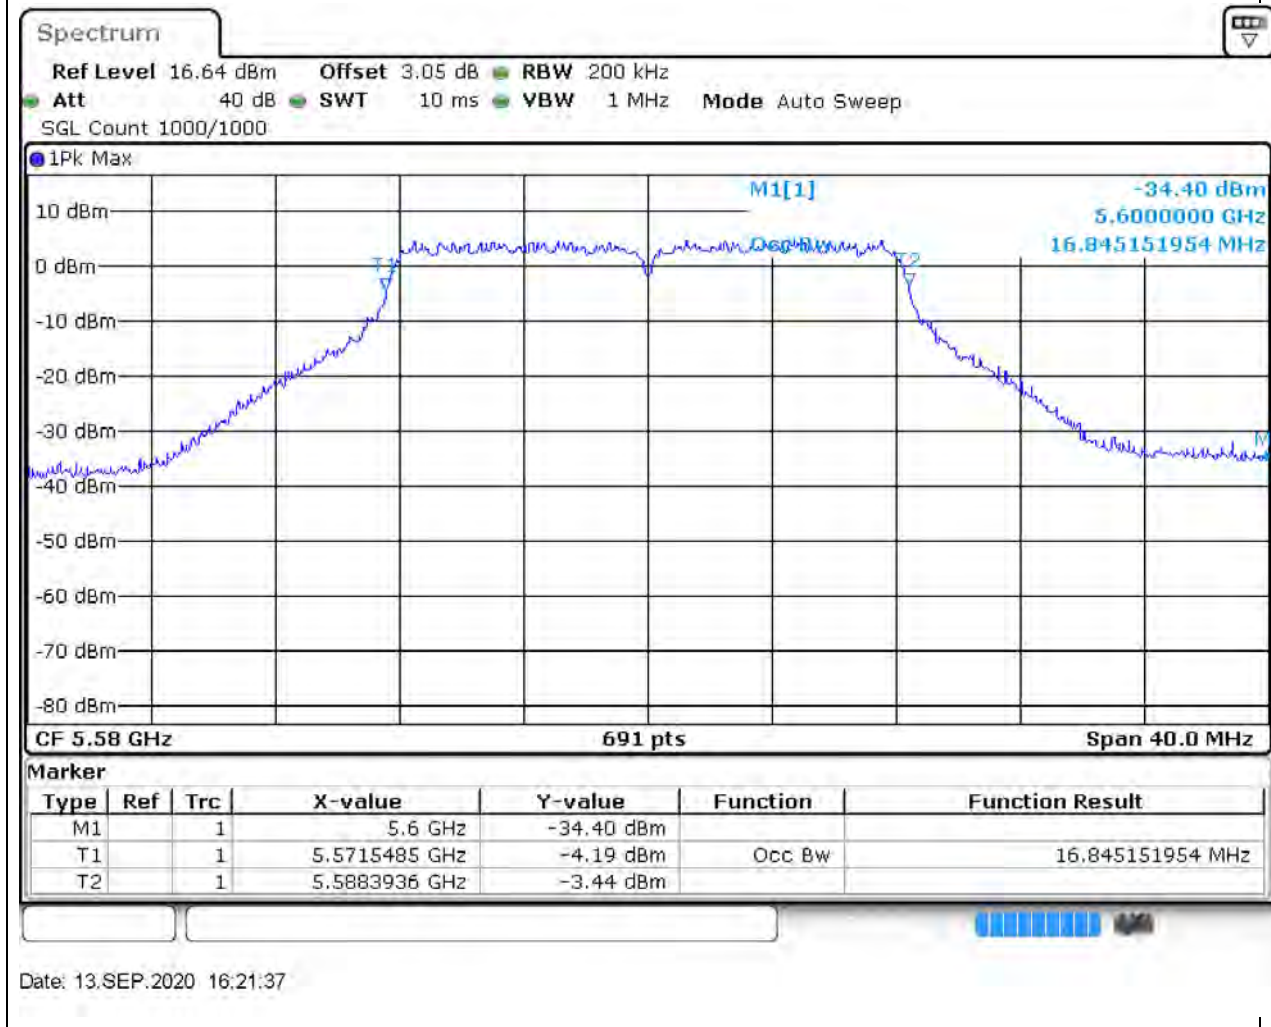

30. 802.11a_20M_U-NII-2C_M

30.2. A.2.2-99% Bandwidth(NTNV)

Center Frequency (MHz)	OBW Power (%)	RBW (MHz)	Detector	Limit (MHz)	OBW (MHz)	Verdict
5580	99	0.2	Peak	0	16.845152	Unknow