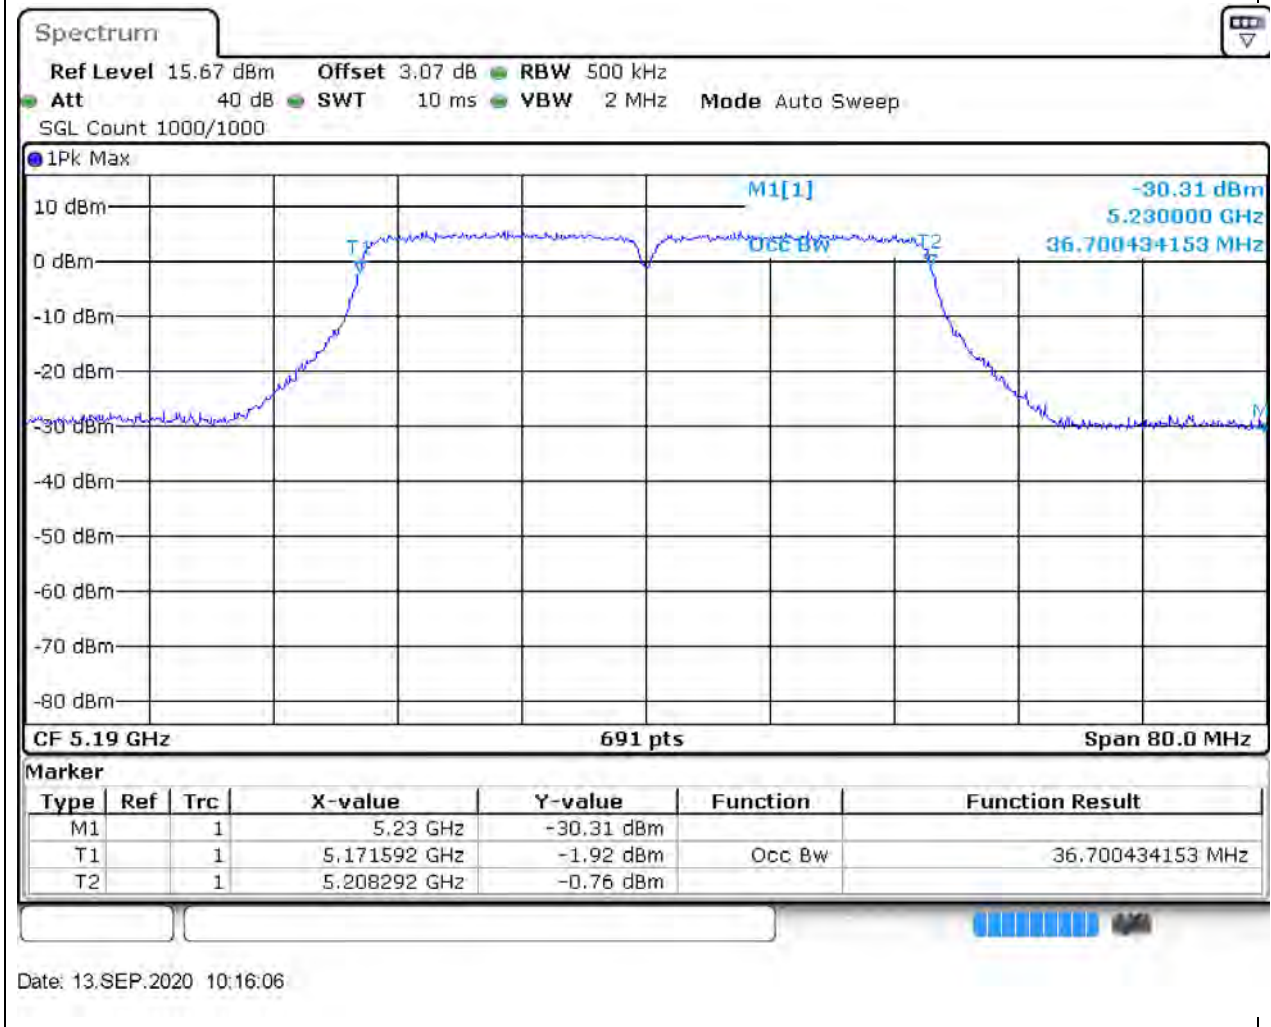

7. 802.11n_40M_U-NII-1_L

7.1. A.2.2-99% Bandwidth(NTNV)

Center Frequency (MHz)	OBW Power (%)	RBW (MHz)	Detector	Limit (MHz)	OBW (MHz)	Verdict
5190	99	0.5	Peak	0	36.700434	Unknown