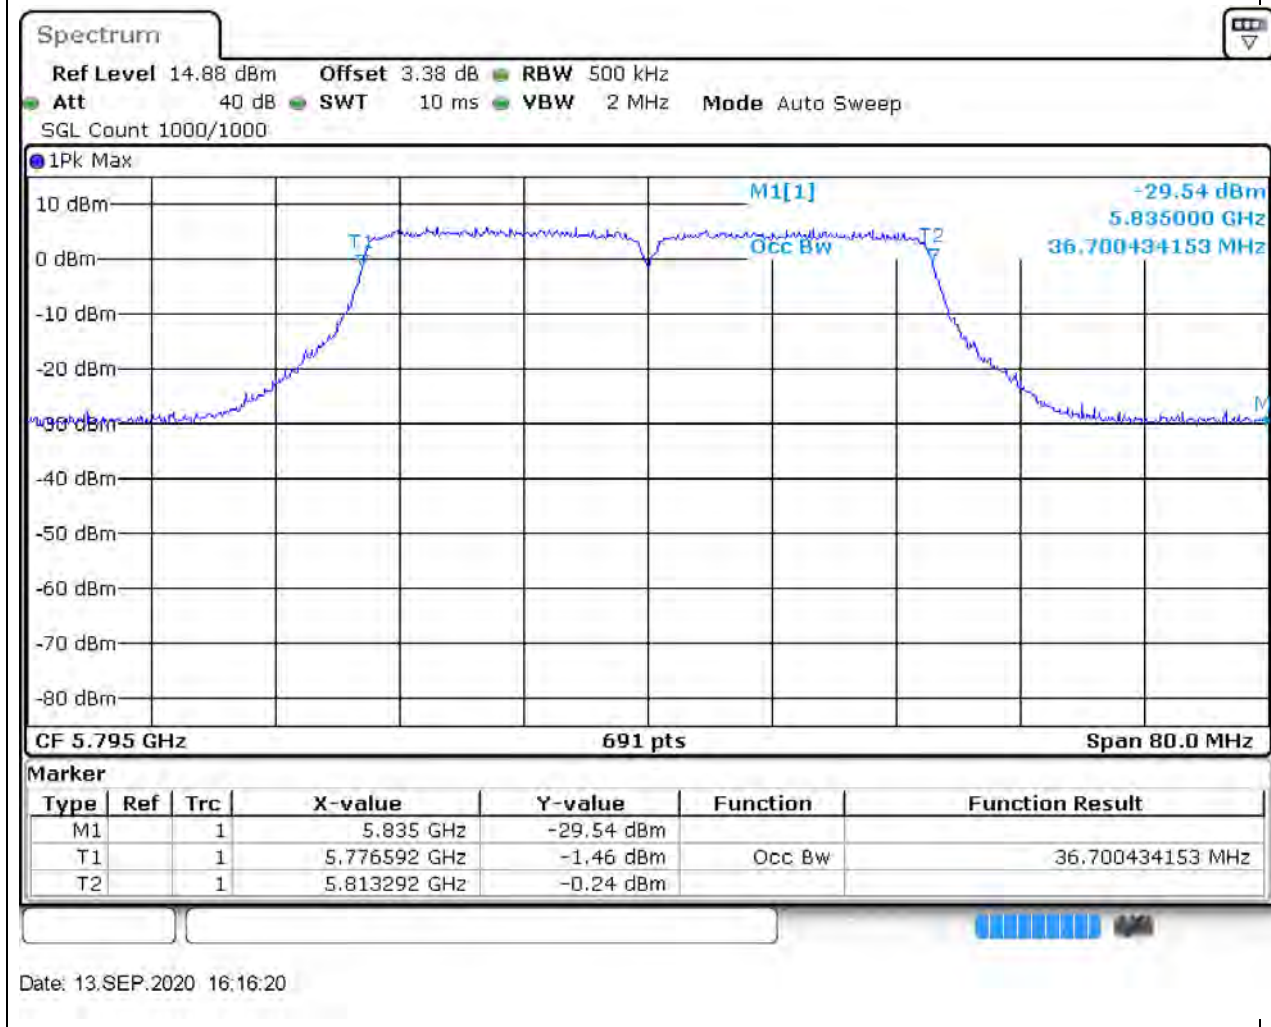

63. 802.11ac_40M_U-NII-3_H

63.1. A.2.2-99% Bandwidth(NTNV)

Center Frequency (MHz)	OBW Power (%)	RBW (MHz)	Detector	Limit (MHz)	OBW (MHz)	Verdict
5795	99	0.5	Peak	0	36.700434	Unknown