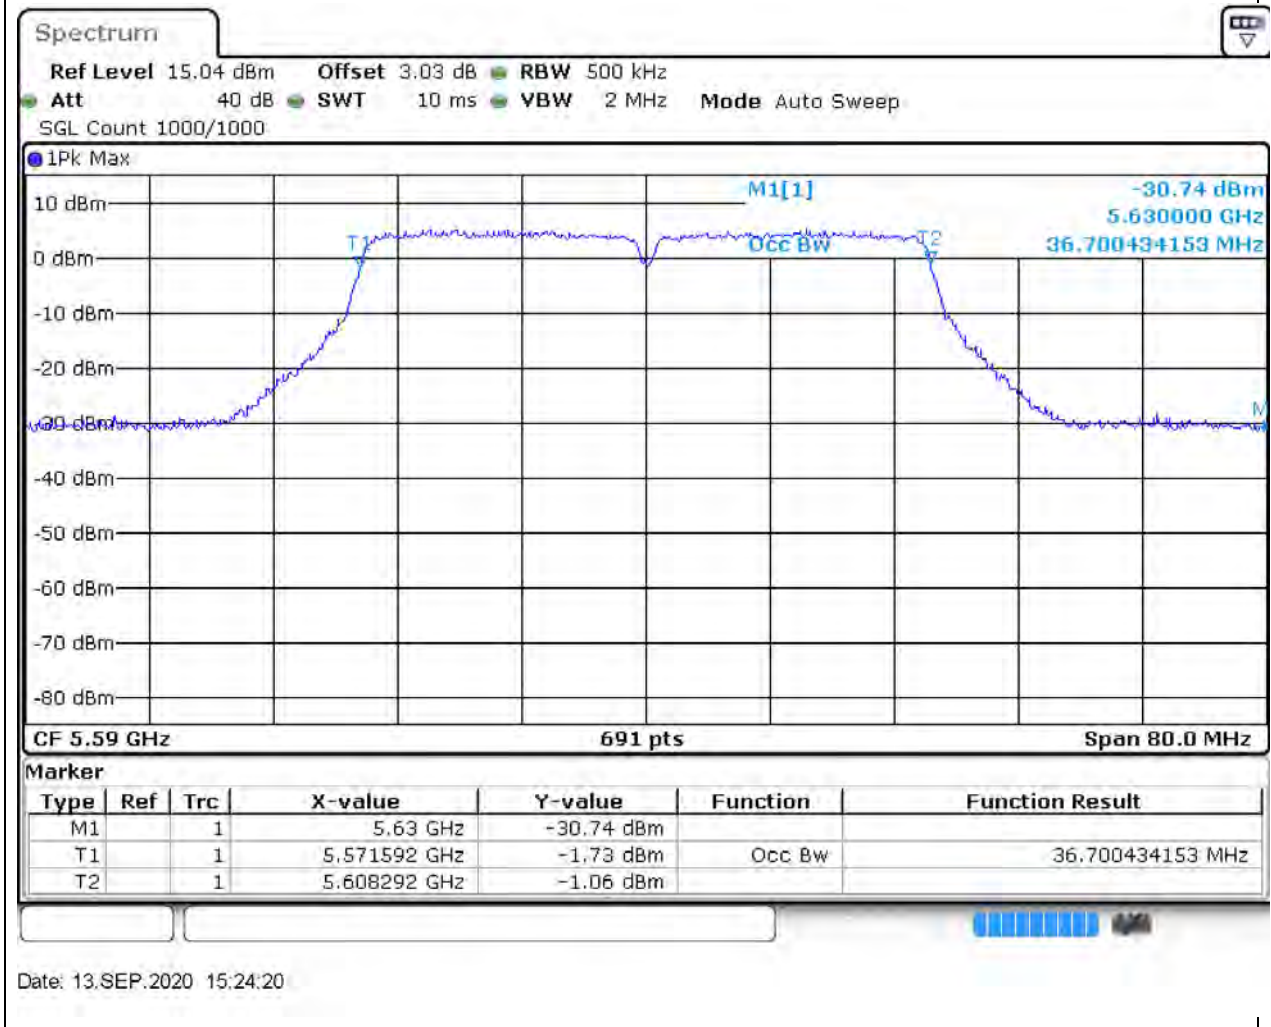

37. 802.11n_40M_U-NII-2C_M

37.1. A.2.2-99% Bandwidth(NTNV)

Center Frequency (MHz)	OBW Power (%)	RBW (MHz)	Detector	Limit (MHz)	OBW (MHz)	Verdict
5590	99	0.5	Peak	0	36.700434	Unknown