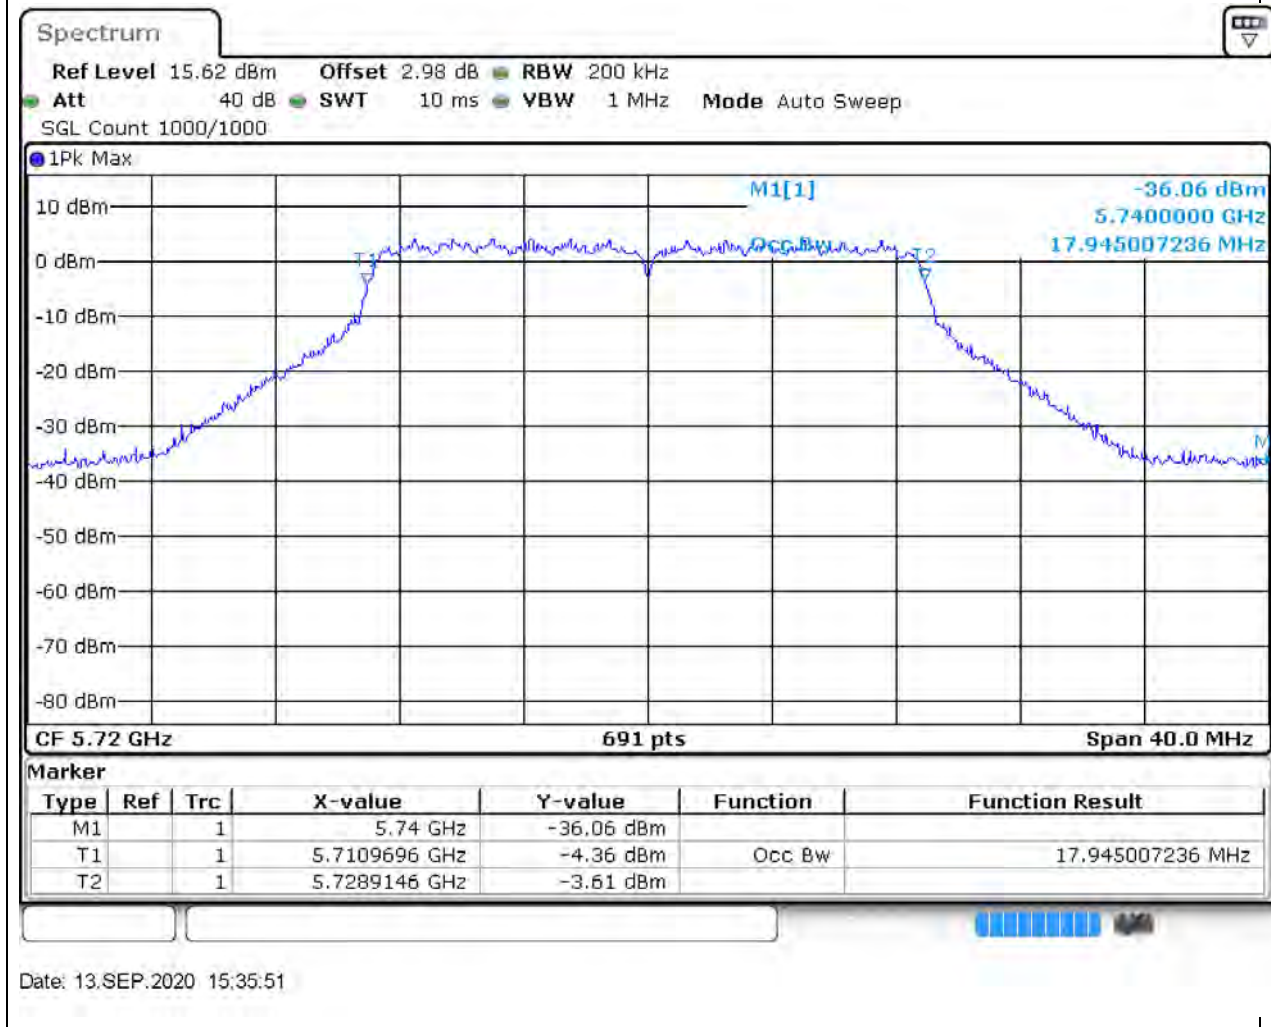

43. 802.11ac_20M_U-NII-3_CH144

43.1. A.2.2-99% Bandwidth(NTNV)

Center Frequency (MHz)	OBW Power (%)	RBW (MHz)	Detector	Limit (MHz)	OBW (MHz)	Verdict
5720	99	0.2	Peak	0	17.945007	Unknown