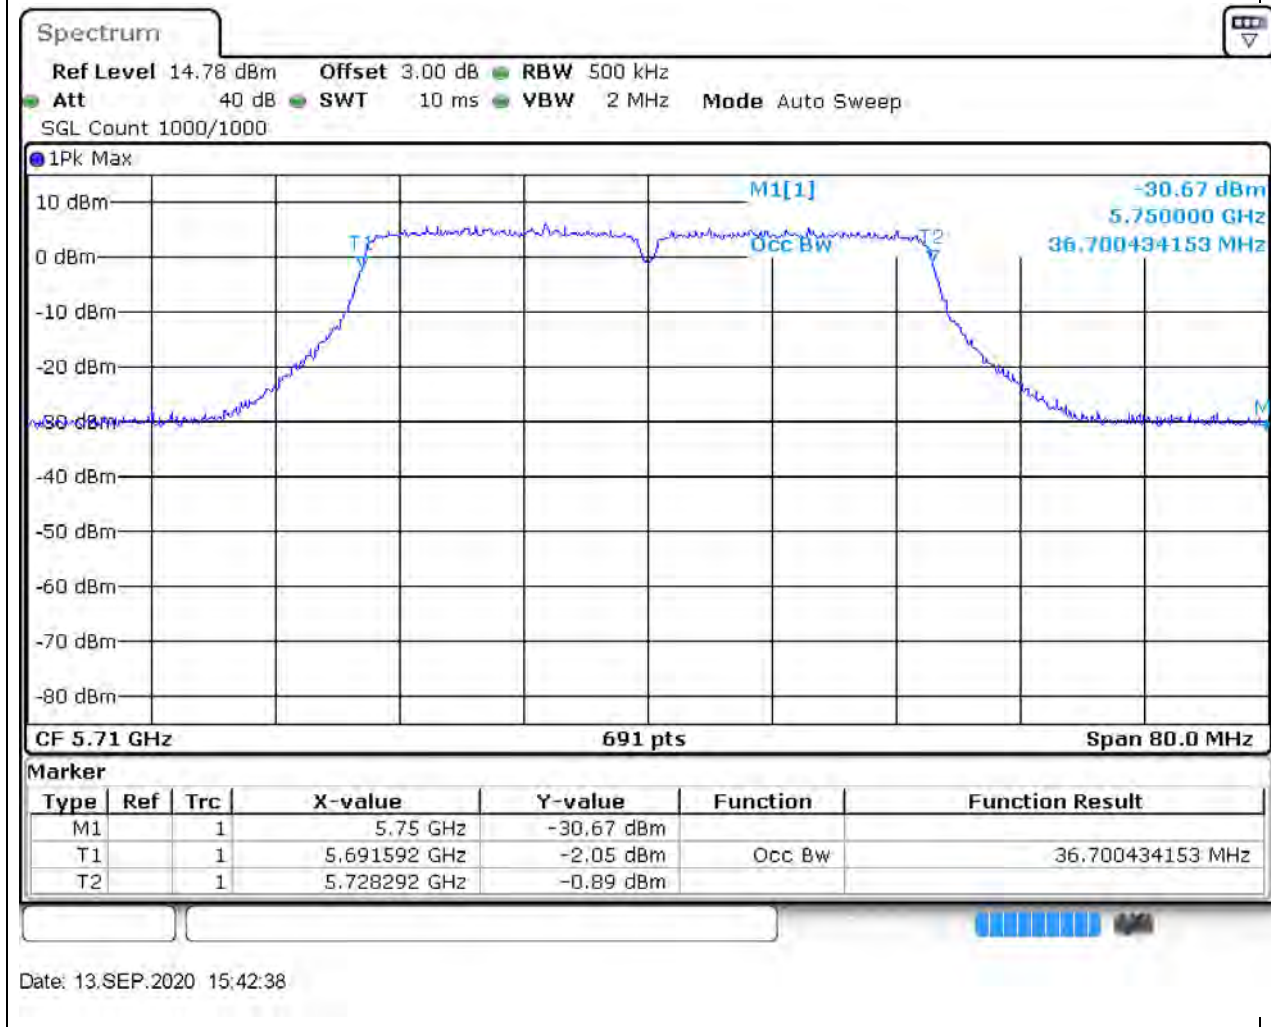

47. 802.11ac_40M_U-NII-3_CH142

47.1. A.2.2-99% Bandwidth(NTNV)

Center Frequency (MHz)	OBW Power (%)	RBW (MHz)	Detector	Limit (MHz)	OBW (MHz)	Verdict
5710	99	0.5	Peak	0	36.700434	Unknown