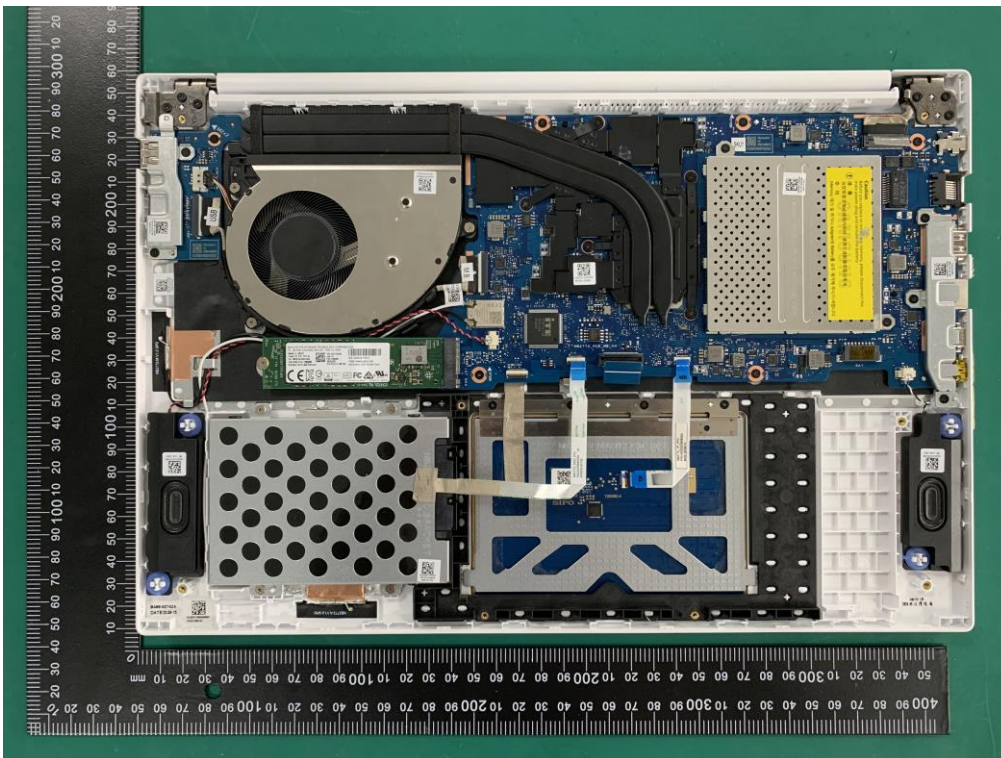

EUT INTERNAL PHOTOS

EUT UNCOVER VIEW (With GPU Version)

EUT UNCOVER VIEW (With GPU Version)

EUT UNCOVER VIEW (With GPU Version)

EUT UNCOVER VIEW (With GPU Version)

EUT UNCOVER VIEW (Without GPU Version)

EUT UNCOVER VIEW (Without GPU Version)

EUT UNCOVER VIEW (Without GPU Version)

EUT UNCOVER VIEW (Without GPU Version)

MAIN BOARD TOP VIEW (WITH SHIELDING)

MAIN BOARD TOP VIEW (WITHOUT SHIELDING)

MAIN BOARD TOP VIEW (WITHOUT SHIELDING)

MAIN BOARD REAR VIEW

Battery Photo