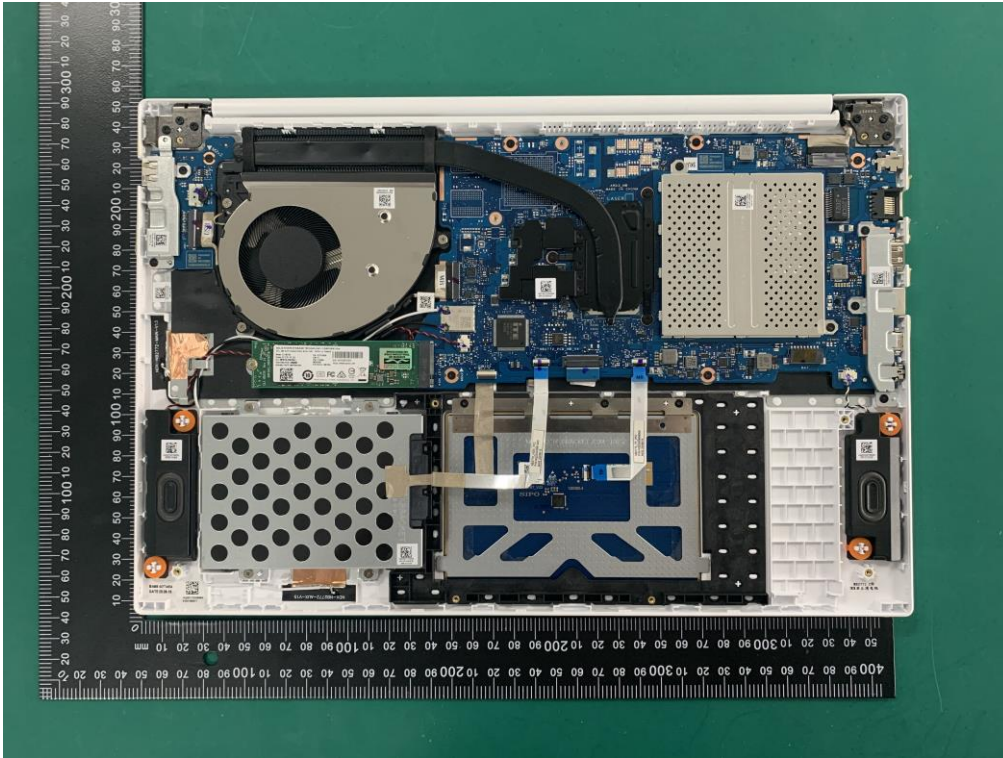

EUT INTERNAL PHOTOS

EUT UNCOVER VIEW (With GPU Version)

EUT UNCOVER VIEW (With GPU Version)

EUT UNCOVER VIEW (With GPU Version)

EUT UNCOVER VIEW (With GPU Version)

EUT UNCOVER VIEW (Without GPU Version)

EUT UNCOVER VIEW (Without GPU Version)

EUT UNCOVER VIEW (Without GPU Version)

EUT UNCOVER VIEW (Without GPU Version)

MAIN BOARD TOP VIEW (WITH SHIELDING)

MAIN BOARD TOP VIEW (WITHOUT SHIELDING)

MAIN BOARD TOP VIEW (WITHOUT SHIELDING)

MAIN BOARD REAR VIEW

Battery Photo