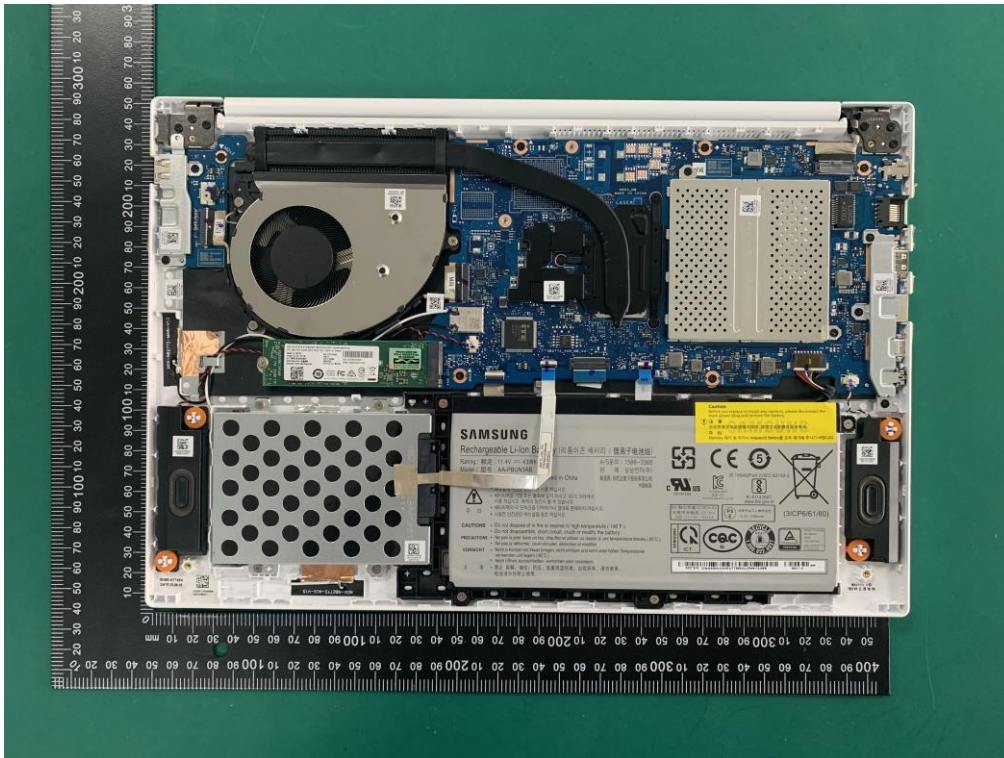

EUT INTERNAL PHOTOS

EUT UNCOVER VIEW (With GPU Version)

EUT UNCOVER VIEW (With GPU Version)

EUT UNCOVER VIEW (With GPU Version)

EUT UNCOVER VIEW (With GPU Version)

EUT UNCOVER VIEW (Without GPU Version)

EUT UNCOVER VIEW (Without GPU Version)

EUT UNCOVER VIEW (Without GPU Version)

EUT UNCOVER VIEW (Without GPU Version)

MAIN BOARD TOP VIEW (WITH SHIELDING)

MAIN BOARD TOP VIEW (WITHOUT SHIELDING)

MAIN BOARD TOP VIEW (WITHOUT SHIELDING)

MAIN BOARD REAR VIEW

Battery Photo