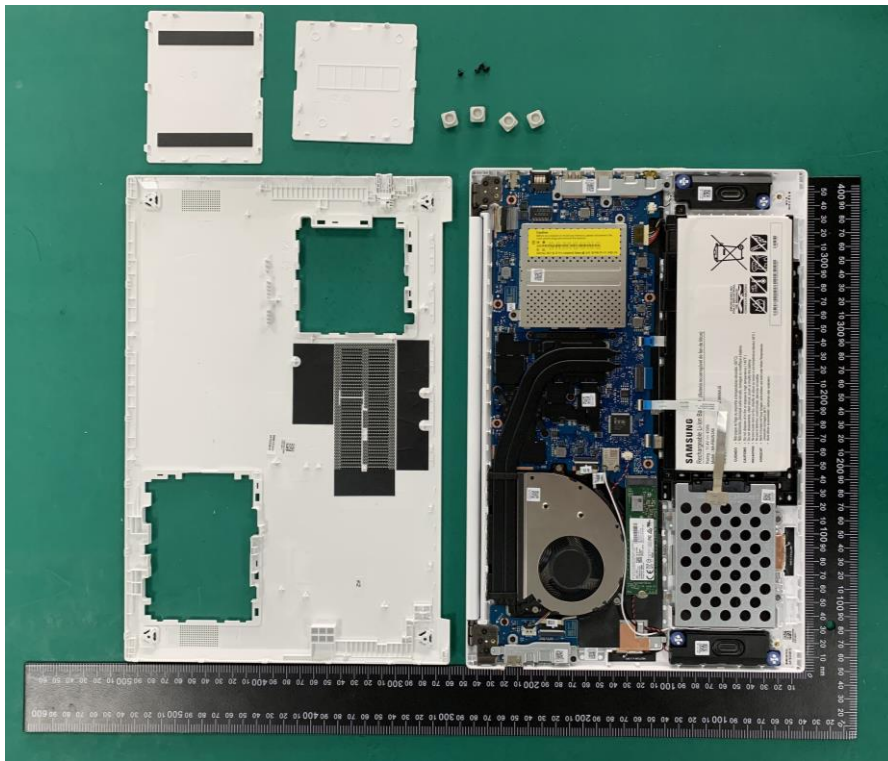

EUT INTERNAL PHOTOS

EUT UNCOVER VIEW (With GPU Version)

EUT UNCOVER VIEW (With GPU Version)

EUT UNCOVER VIEW (With GPU Version)

EUT UNCOVER VIEW (With GPU Version)

EUT UNCOVER VIEW (Without GPU Version)

EUT UNCOVER VIEW (Without GPU Version)

EUT UNCOVER VIEW (Without GPU Version)

EUT UNCOVER VIEW (Without GPU Version)

MAIN BOARD TOP VIEW (WITH SHIELDING)

MAIN BOARD TOP VIEW (WITHOUT SHIELDING)

MAIN BOARD TOP VIEW (WITHOUT SHIELDING)

MAIN BOARD REAR VIEW

Battery Photo