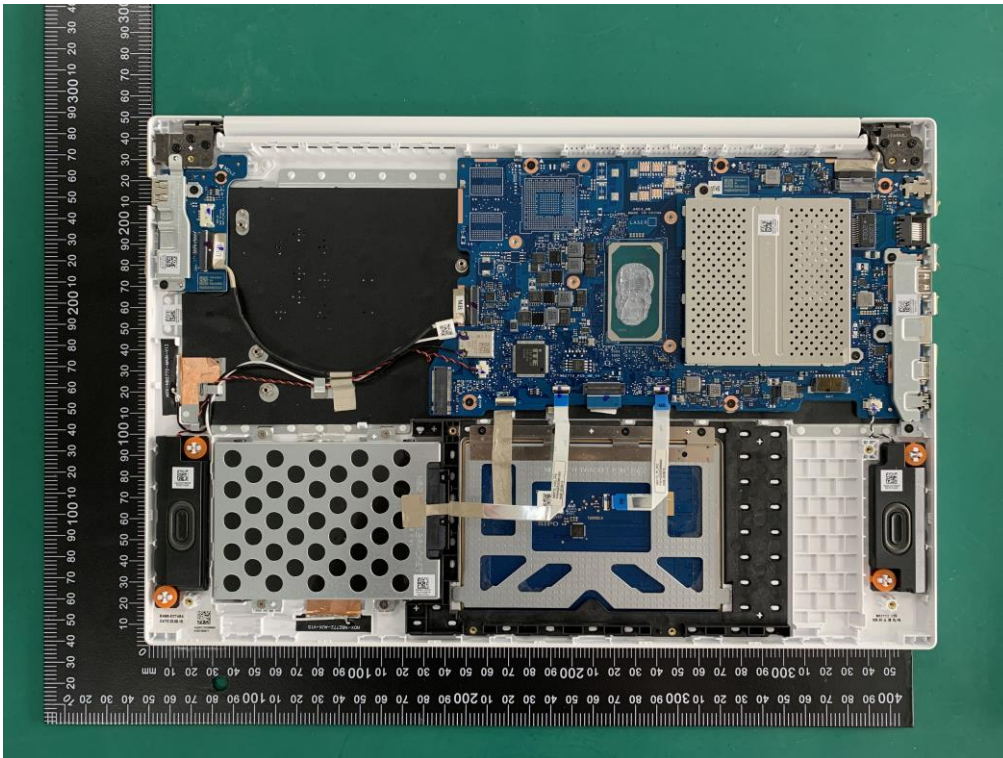

EUT INTERNAL PHOTOS

EUT UNCOVER VIEW (With GPU Version)

EUT UNCOVER VIEW (With GPU Version)

EUT UNCOVER VIEW (With GPU Version)

EUT UNCOVER VIEW (With GPU Version)

EUT UNCOVER VIEW (Without GPU Version)

EUT UNCOVER VIEW (Without GPU Version)

EUT UNCOVER VIEW (Without GPU Version)

EUT UNCOVER VIEW (Without GPU Version)

MAIN BOARD TOP VIEW (WITH SHIELDING)

MAIN BOARD TOP VIEW (WITHOUT SHIELDING)

MAIN BOARD TOP VIEW (WITHOUT SHIELDING)

MAIN BOARD REAR VIEW

Battery Photo