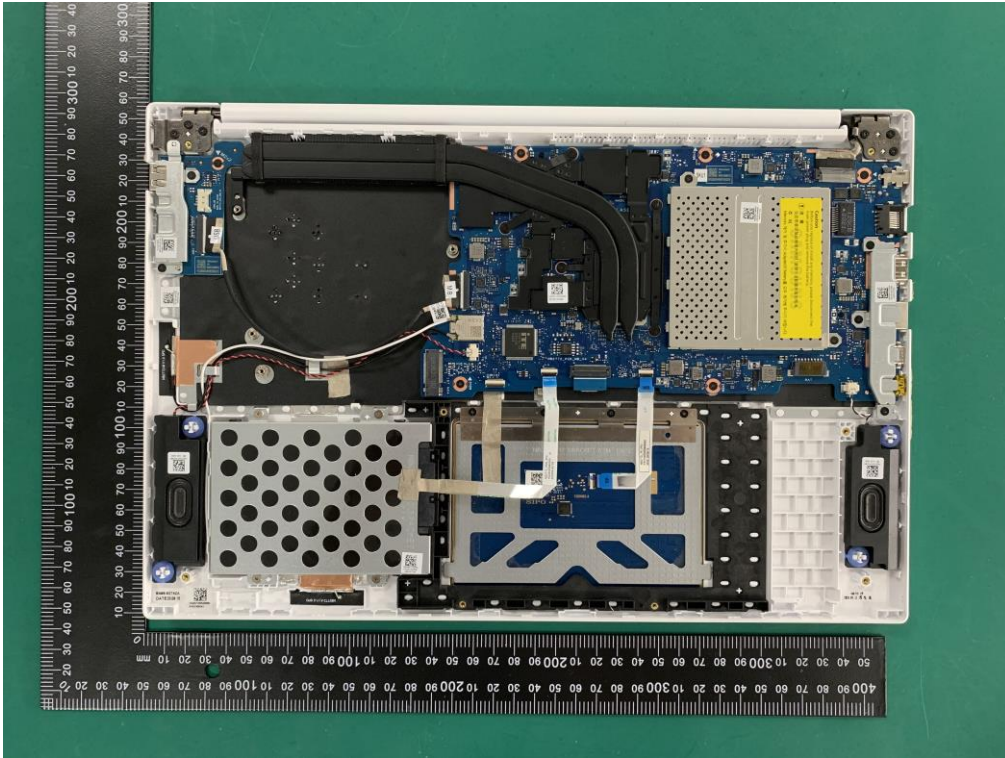

EUT INTERNAL PHOTOS

EUT UNCOVER VIEW (With GPU Version)

EUT UNCOVER VIEW (With GPU Version)

EUT UNCOVER VIEW (With GPU Version)

EUT UNCOVER VIEW (With GPU Version)

EUT UNCOVER VIEW (Without GPU Version)

EUT UNCOVER VIEW (Without GPU Version)

EUT UNCOVER VIEW (Without GPU Version)

EUT UNCOVER VIEW (Without GPU Version)

MAIN BOARD TOP VIEW (WITH SHIELDING)

MAIN BOARD TOP VIEW (WITHOUT SHIELDING)

MAIN BOARD TOP VIEW (WITHOUT SHIELDING)

MAIN BOARD REAR VIEW

Battery Photo