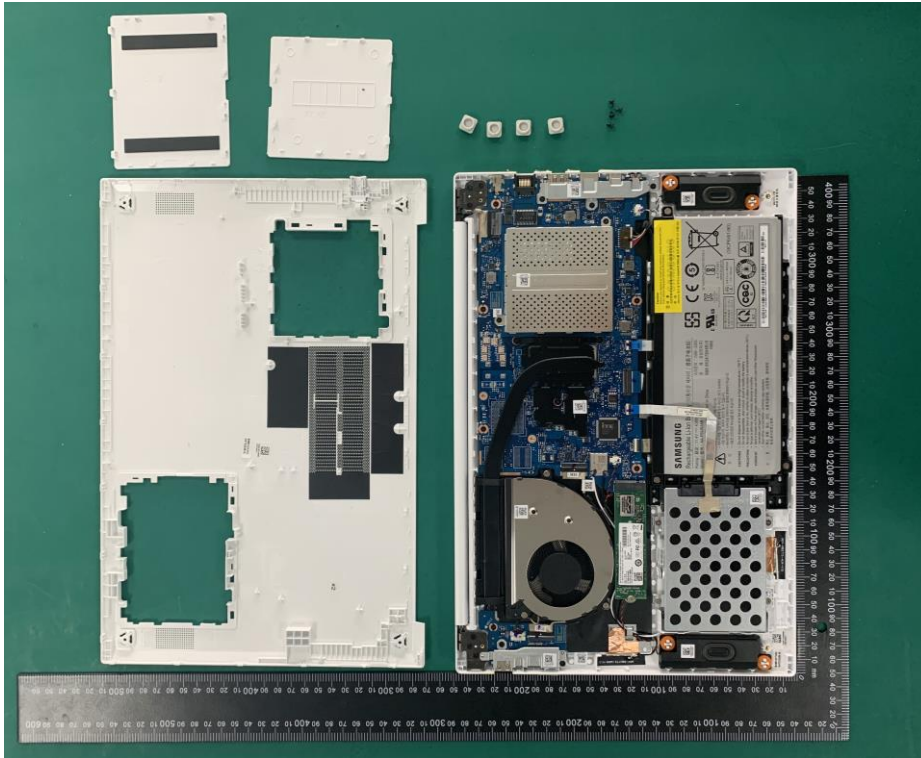

EUT INTERNAL PHOTOS

EUT UNCOVER VIEW (With GPU Version)

EUT UNCOVER VIEW (With GPU Version)

EUT UNCOVER VIEW (With GPU Version)

EUT UNCOVER VIEW (With GPU Version)

EUT UNCOVER VIEW (Without GPU Version)

EUT UNCOVER VIEW (Without GPU Version)

EUT UNCOVER VIEW (Without GPU Version)

EUT UNCOVER VIEW (Without GPU Version)

MAIN BOARD TOP VIEW (WITH SHIELDING)

MAIN BOARD TOP VIEW (WITHOUT SHIELDING)

MAIN BOARD TOP VIEW (WITHOUT SHIELDING)

MAIN BOARD REAR VIEW

Battery Photo