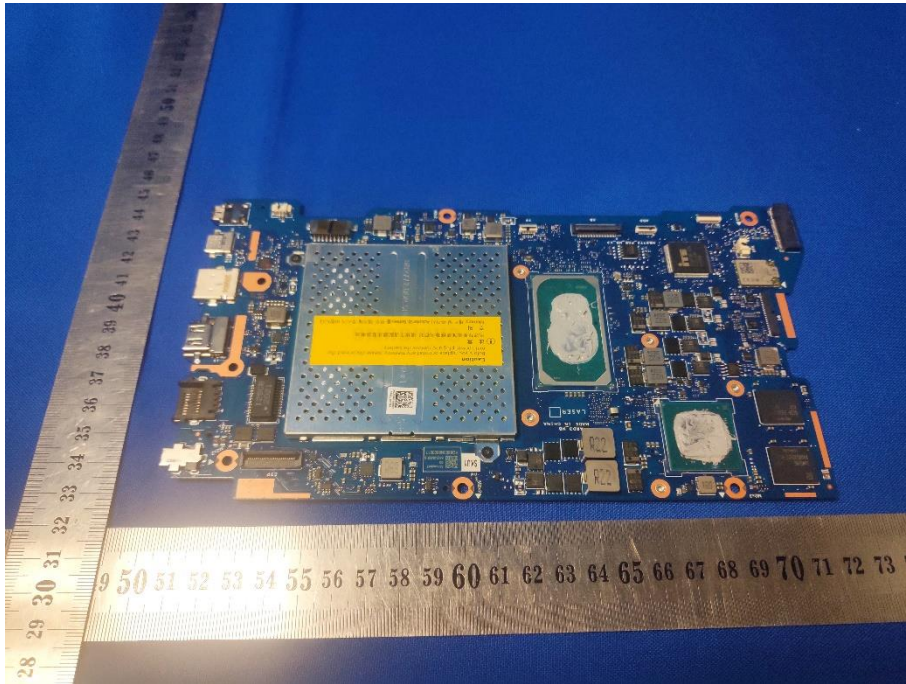

EUT INTERNAL PHOTOS

EUT UNCOVER VIEW (With GPU Version)

EUT UNCOVER VIEW (With GPU Version)

EUT UNCOVER VIEW (With GPU Version)

EUT UNCOVER VIEW (With GPU Version)

EUT UNCOVER VIEW (Without GPU Version)

EUT UNCOVER VIEW (Without GPU Version)

EUT UNCOVER VIEW (Without GPU Version)

EUT UNCOVER VIEW (Without GPU Version)

MAIN BOARD TOP VIEW (WITH SHIELDING)

MAIN BOARD TOP VIEW (WITHOUT SHIELDING)

MAIN BOARD TOP VIEW (WITHOUT SHIELDING)

MAIN BOARD REAR VIEW

Battery Photo