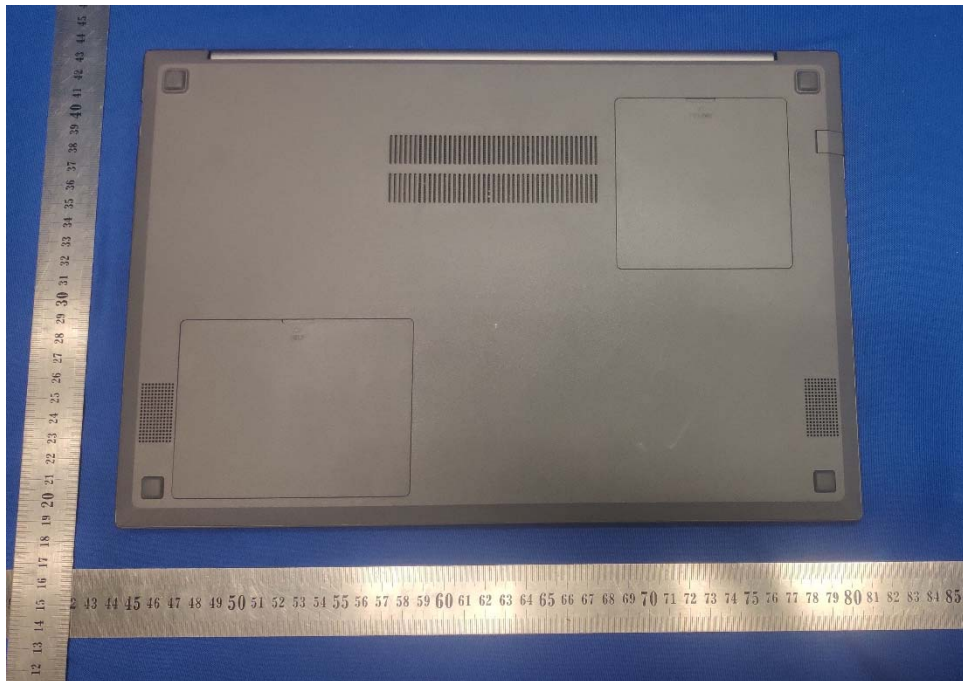

EUT EXTERNAL PHOTOS

FRONT VIEW OF EUT

REAR VIEW OF EUT

LEFT SIDE VIEW OF EUT

CLOSE-UP

RIGHT SIDE OF EUT

CLOSE-UP

TOP VIEW OF EUT

BOTTOM VIEW OF EUT

OPEN

Accessory-Power Adapter(Model: PA-1600-96)

CLOSE-UP

Accessory-Power Adapter(Model: PA-1400-96)

CLOSE-UP

Accessory- Mouse