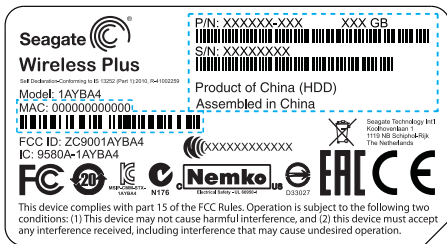

REV	CHG NO	DESCRIPTION	DATE
A	ECR0169587	Initial release.	1/23/2014

DETAIL A

NOTES:

1. Cyan keyline DOES NOT print.
2. DETAIL A -- Information within dashed line printed at packout.
3. For country of origin, print full country name for the 'Assembled in ' text. Print 'Product of ' followed by full country name, followed by '(HDD)'.
4. Unless otherwise specified, all images shown at 200%.
5. Barcode symbology: PN & SN - code 39, height 1.5mm minimum. MAC address - code 128, height 1.5mm minimum.
6. Print capacity as GB or TB. Capacities less than 1 TB will be printed as XXX GB.
7. Background color is Process Black. All text and logo color is Pantone Cool Grey 4 or nearest equivalent.

PN 100747948

Seagate SEAGATE CONFIDENTIAL	TITLE	DRAWING NUMBER	REV
	ARTWORK, LABEL, WIRELESS PLUS, 49.8 MM x 26.8 MM	D0000372632	A
		DRAWN K. BROSE	SHEET 1 of 1