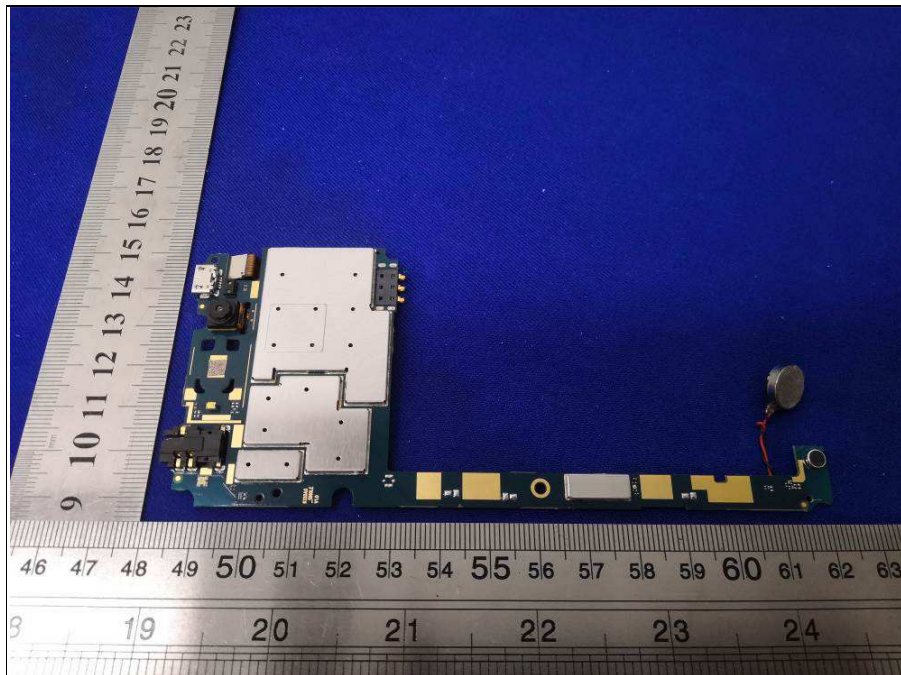

# PHOTOGRAPHS OF THE EUT

BT/WLAN/GPS Antenna

WWAN Antenna

**BUREAU**  
**VERITAS**

Reference No.: 180710W003