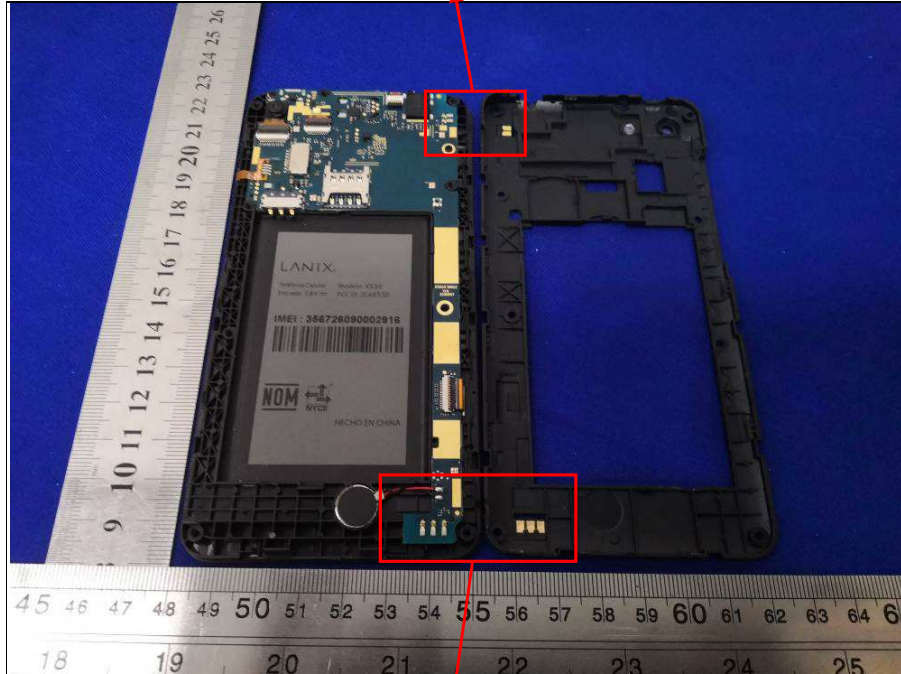

# PHOTOGRAPHS OF THE EUT

BT/WLAN/GPS Antenna

WWAN Antenna

**BUREAU**  
**VERITAS**

Reference No.: 180710W003