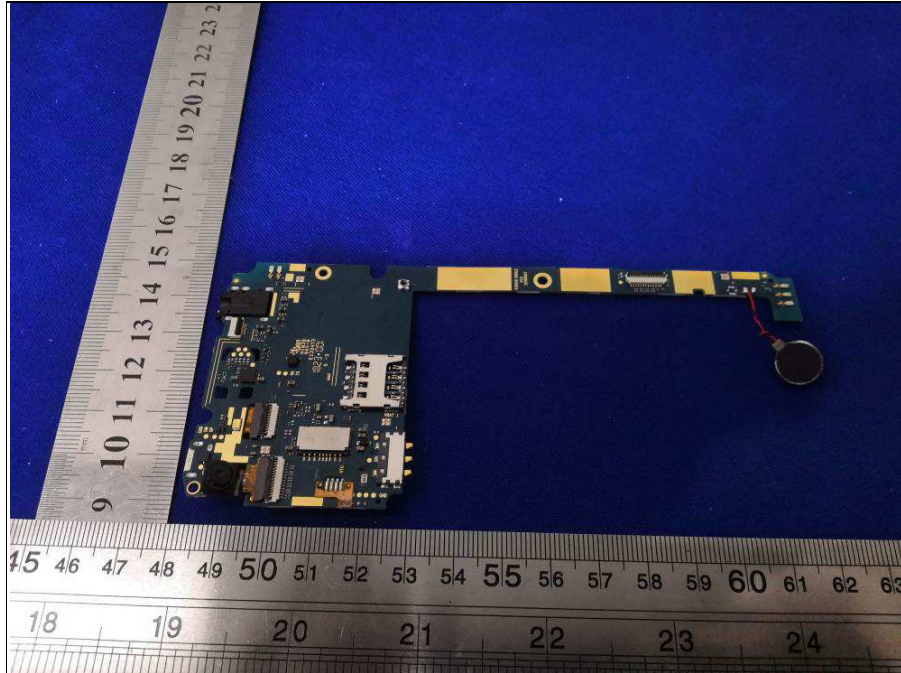

# PHOTOGRAPHS OF THE EUT

BT/WLAN/GPS Antenna

WWAN Antenna

**BUREAU**  
**VERITAS**

Reference No.: 180710W003