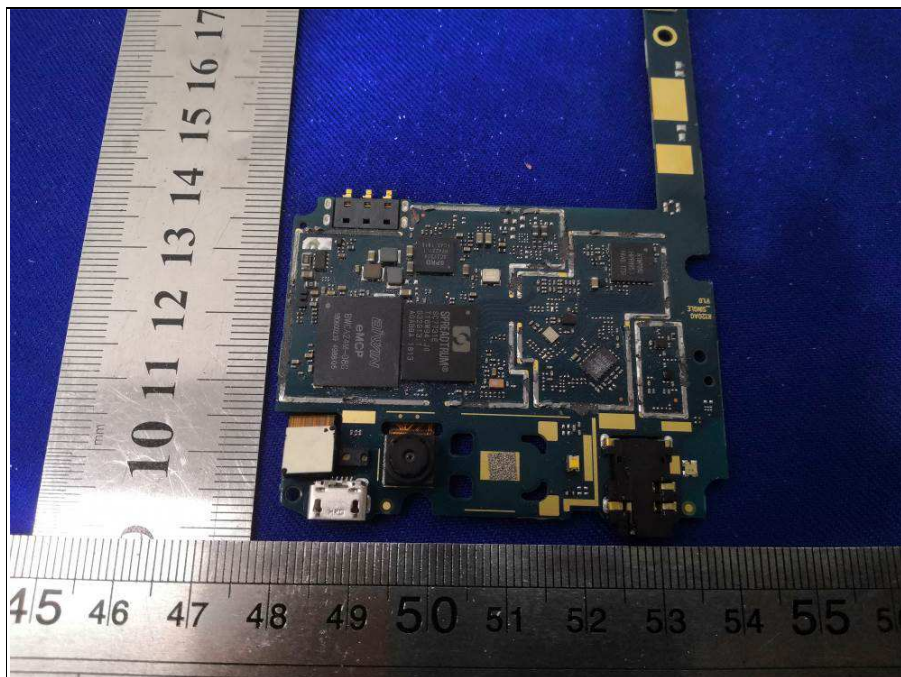

# PHOTOGRAPHS OF THE EUT

BT/WLAN/GPS Antenna

WWAN Antenna

**BUREAU**  
**VERITAS**

Reference No.: 180710W003