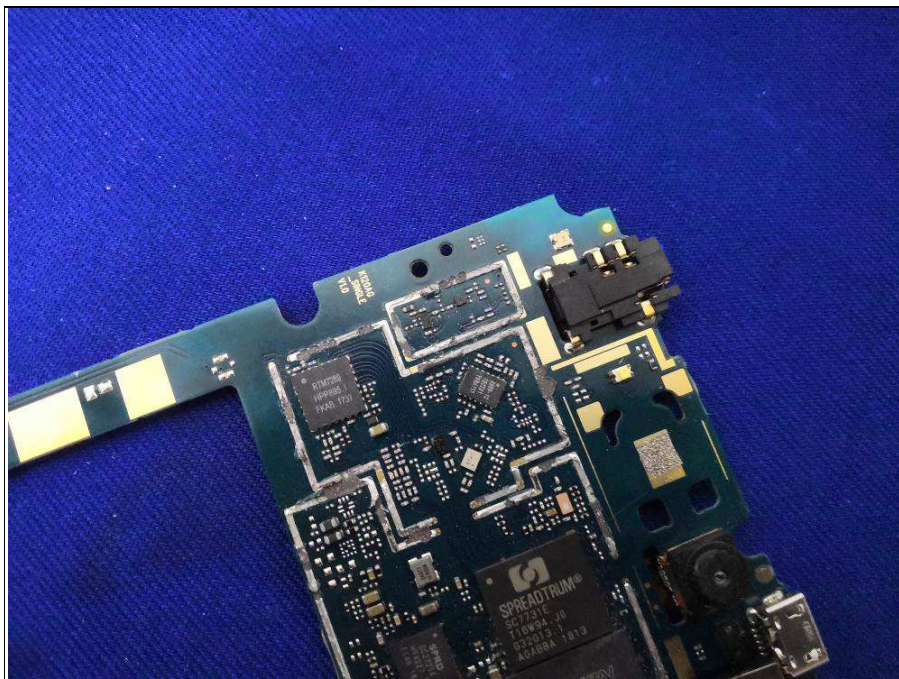

# PHOTOGRAPHS OF THE EUT

BT/WLAN/GPS Antenna

WWAN Antenna

**BUREAU**  
**VERITAS**

Reference No.: 180710W003