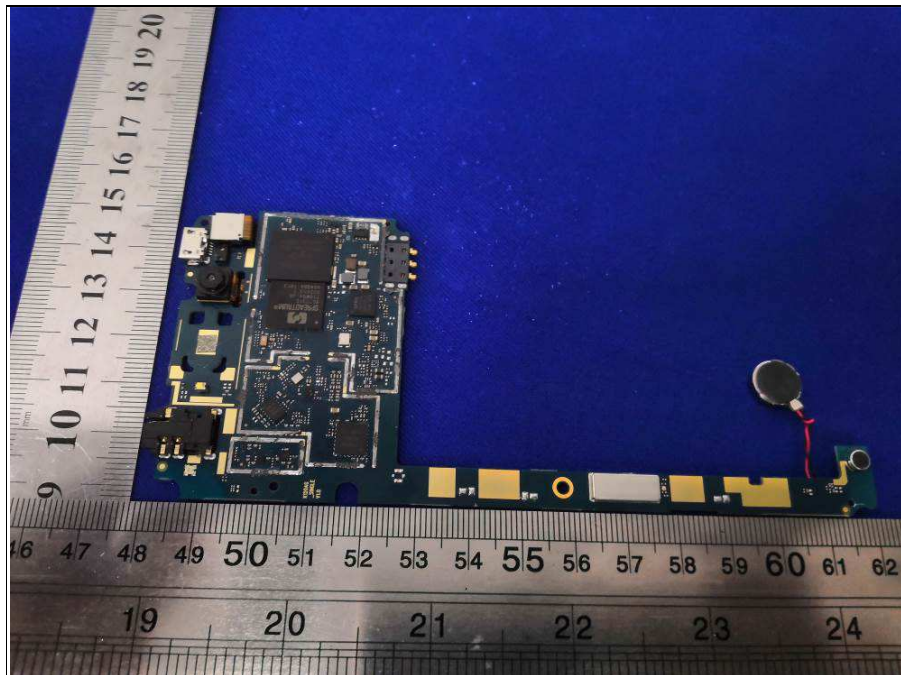

# PHOTOGRAPHS OF THE EUT

BT/WLAN/GPS Antenna

WWAN Antenna

**BUREAU**  
**VERITAS**

Reference No.: 180710W003