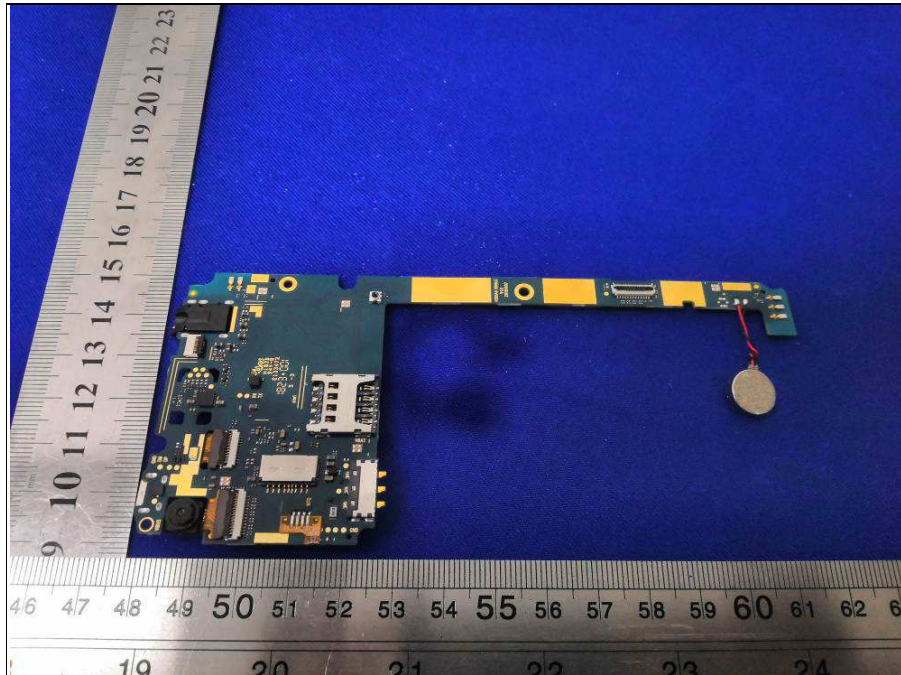

# PHOTOGRAPHS OF THE EUT

BT/WLAN/GPS Antenna

WWAN Antenna

**BUREAU**  
**VERITAS**

Reference No.: 180710W003