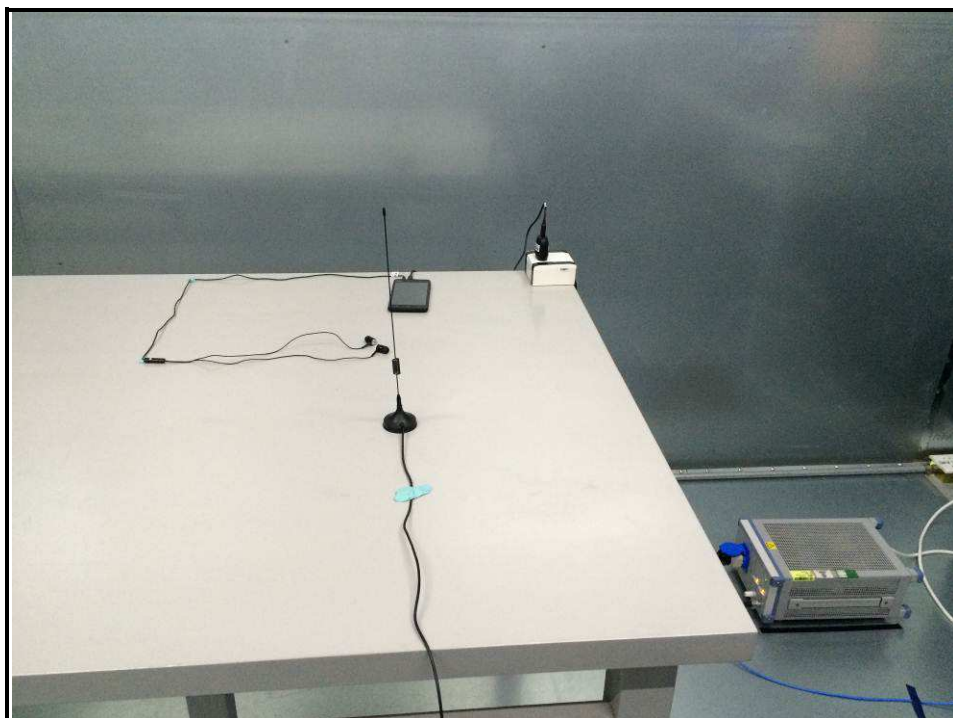

SET-UP FOR CONDUCTED EMISSION TEST

SET-UP FOR RADIATED EMISSION TEST

Frequency Range < 30MHz~1GHz >

Frequency Range < Above 1GHz >