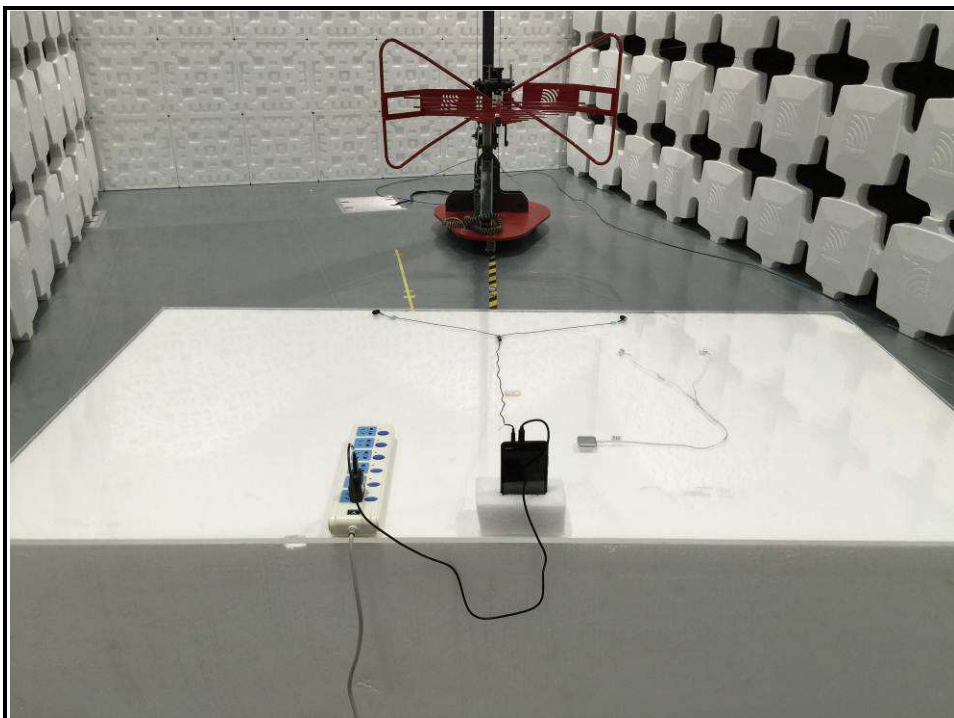

SET-UP FOR CONDUCTED EMISSION TEST

SET-UP FOR RADIATED EMISSION TEST

Frequency Range < 30MHz~1GHz >

Frequency Range < Above 1GHz >