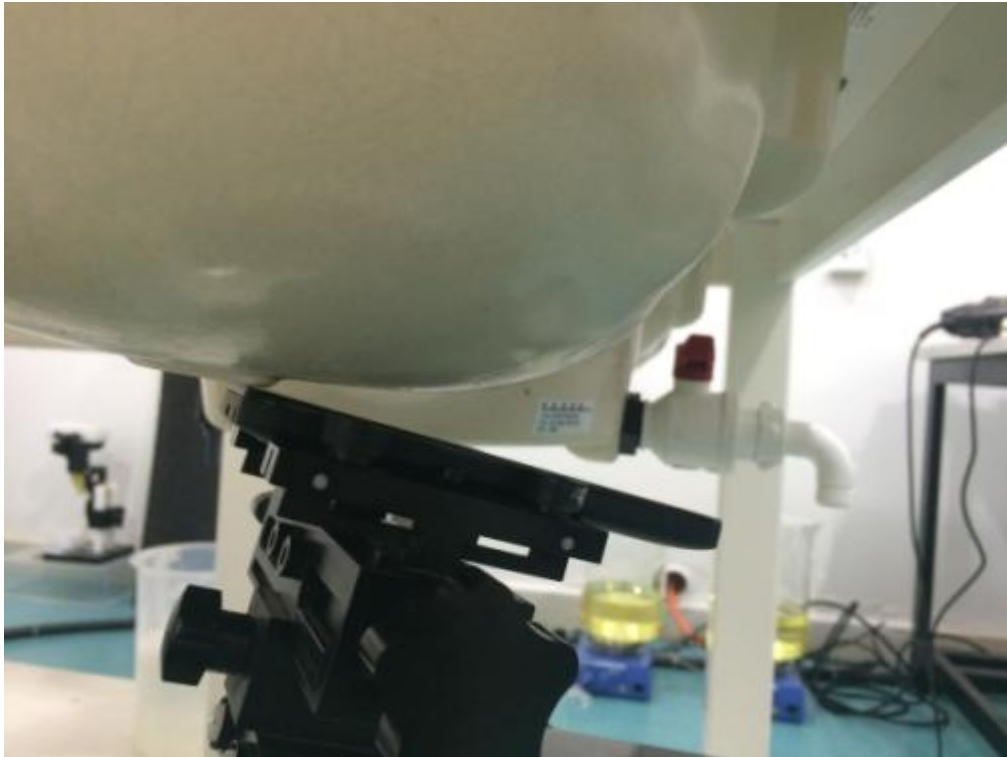

EUT Test Setup Photos

Pic1.Head Left touch position

Pic2.Head Left tilt position

Pic3.Head Right touch position

Pic4.Head Right tilt position

Pic5.Body SAR Back to the phantom (10mm)

Pic6.Body SAR Face to the phantom (10mm)

Pic7.Body SAR Left to the phantom (10mm)

Pic8.Body SAR Right to the phantom (10mm)

Pic9.Body SAR Top to the phantom (10mm)

Pic10.Body SAR Bottom to the phantom (10mm)