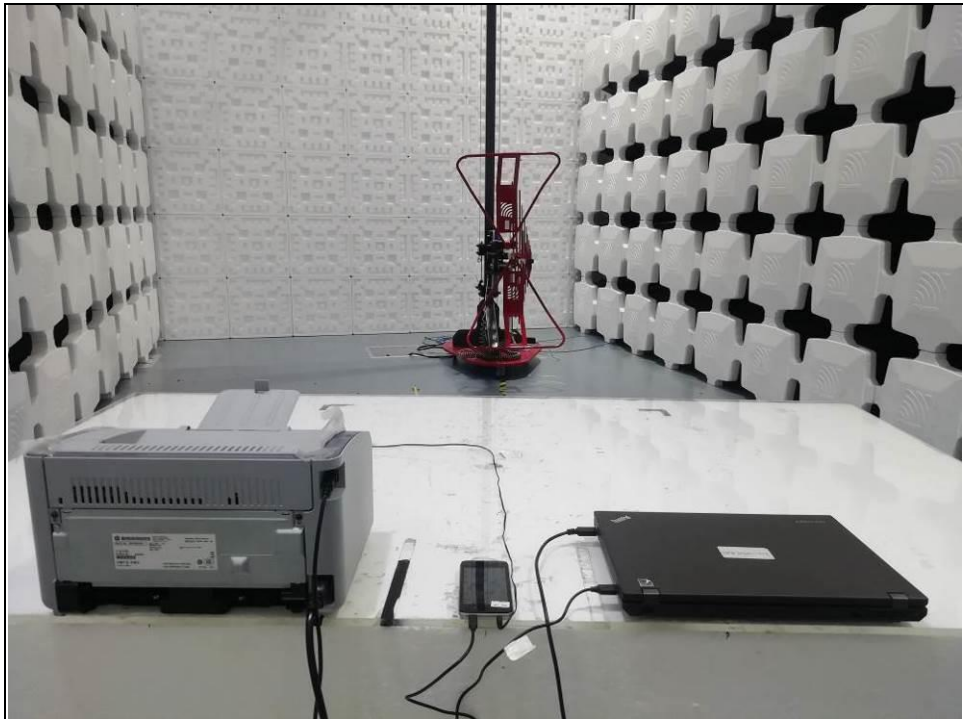

SET-UP FOR CONDUCTED EMISSION TEST

SET-UP FOR RADIATED EMISSION TEST

Frequency Range < 30MHz ~1GHz >

Frequency Range < Above 1GHz >