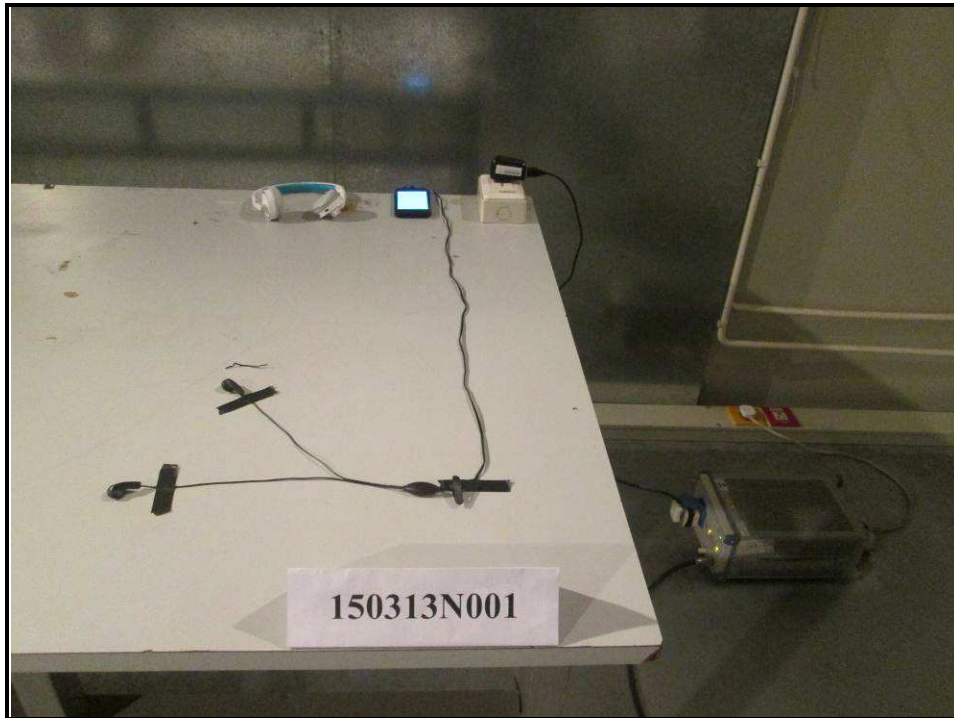

SET-UP FOR CONDUCTED EMISSION TEST

SET-UP FOR RADIATED EMISSION TEST

Frequency Range < 30MHz~1GHz >

Frequency Range < Above 1GHz >