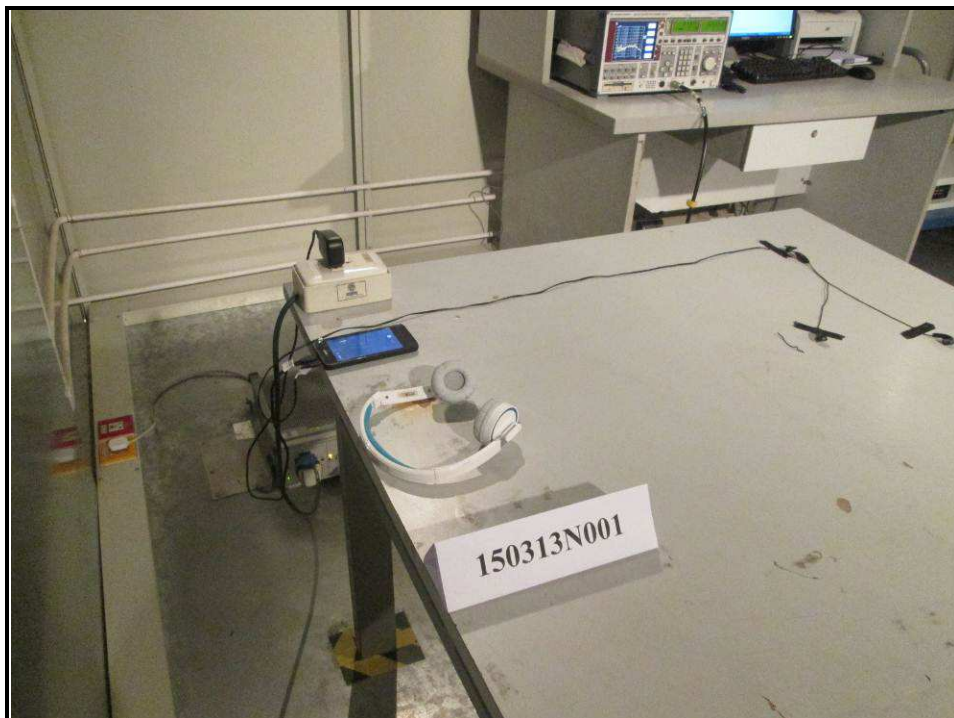

SET-UP FOR CONDUCTED EMISSION TEST

SET-UP FOR RADIATED EMISSION TEST

Frequency Range < 30MHz~1GHz >

Frequency Range < Above 1GHz >