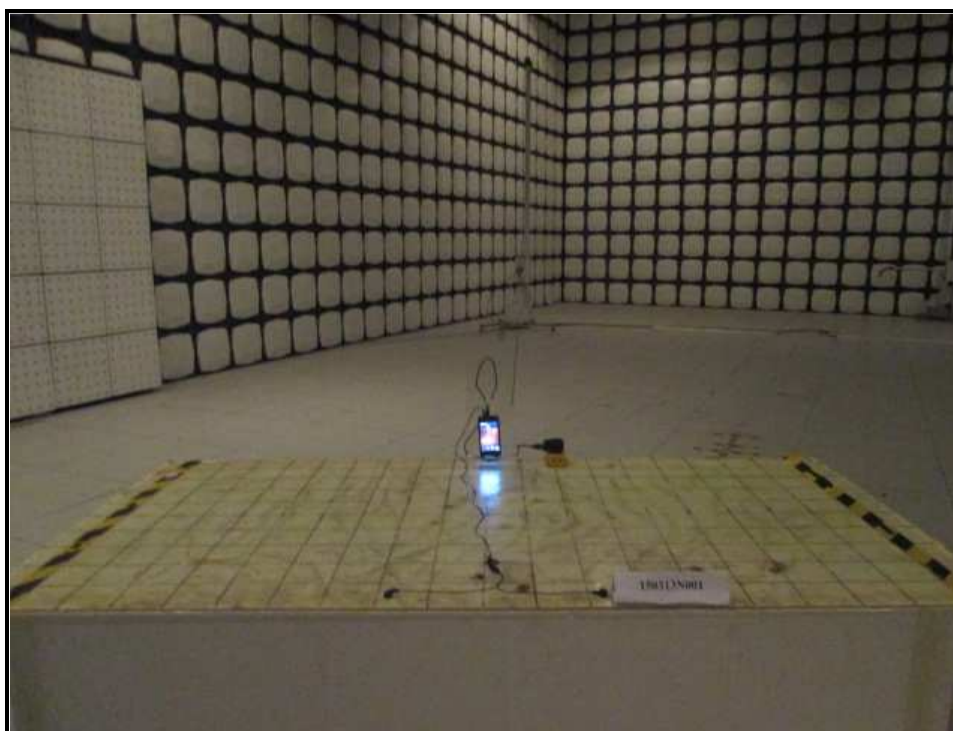

SET-UP FOR CONDUCTED EMISSION TEST

SET-UP FOR RADIATED EMISSION TEST

Frequency Range < 30MHz~1GHz >

Frequency Range < Above 1GHz >