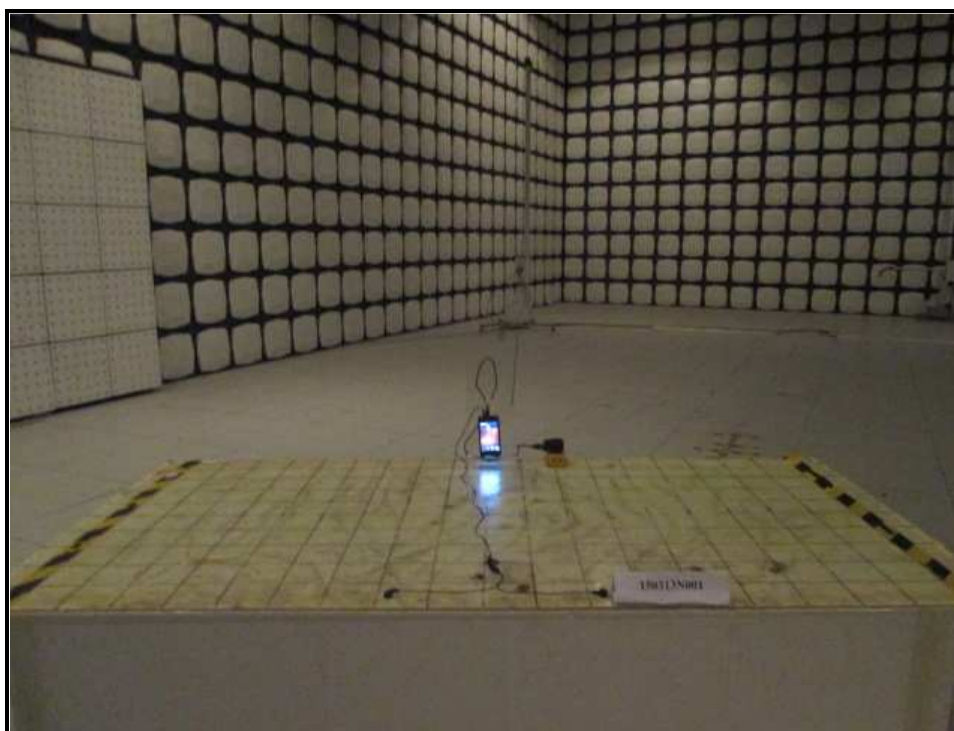

SET-UP FOR CONDUCTED EMISSION TEST

SET-UP FOR RADIATED EMISSION TEST

Frequency Range < 30MHz~1GHz >

Frequency Range < Above 1GHz >