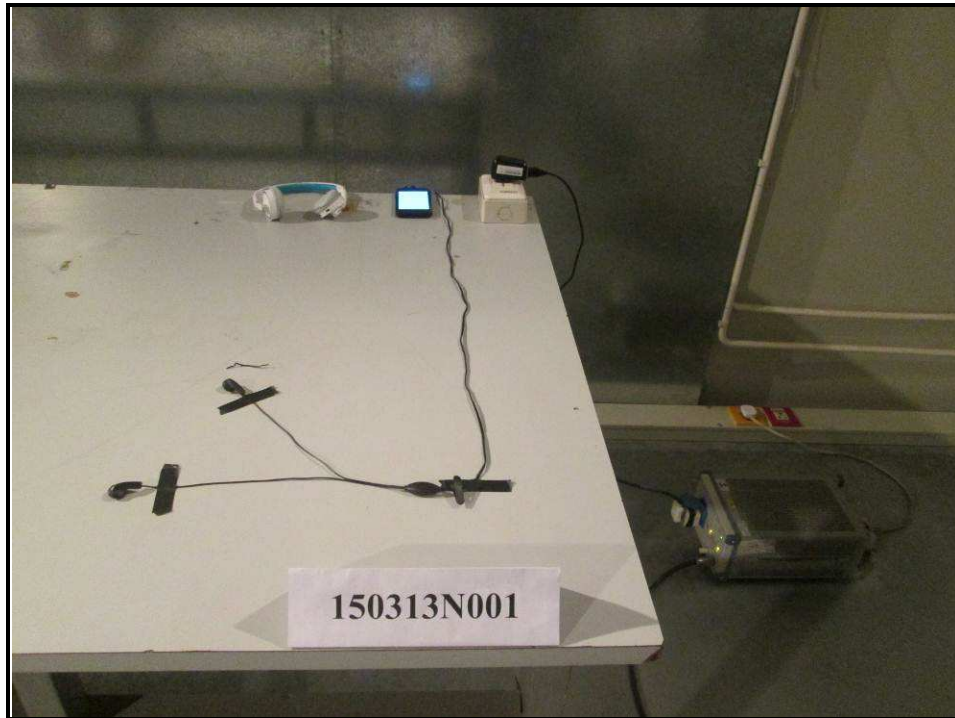

SET-UP FOR CONDUCTED EMISSION TEST

SET-UP FOR RADIATED EMISSION TEST

Frequency Range < 30MHz~1GHz >

Frequency Range < Above 1GHz >