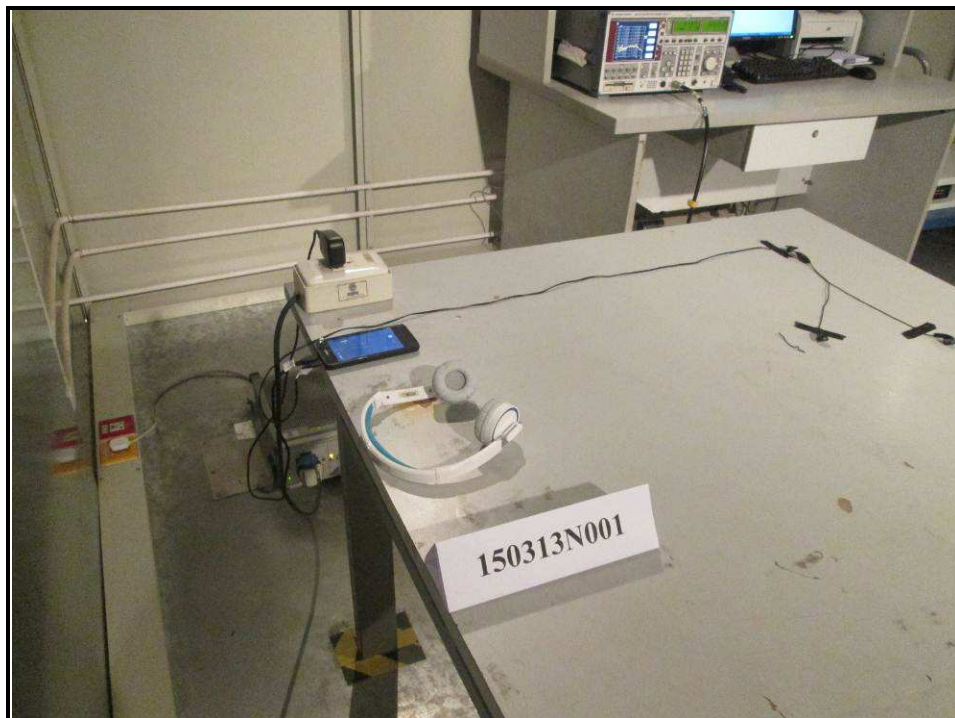

SET-UP FOR CONDUCTED EMISSION TEST

SET-UP FOR RADIATED EMISSION TEST

Frequency Range < 30MHz~1GHz >

Frequency Range < Above 1GHz >