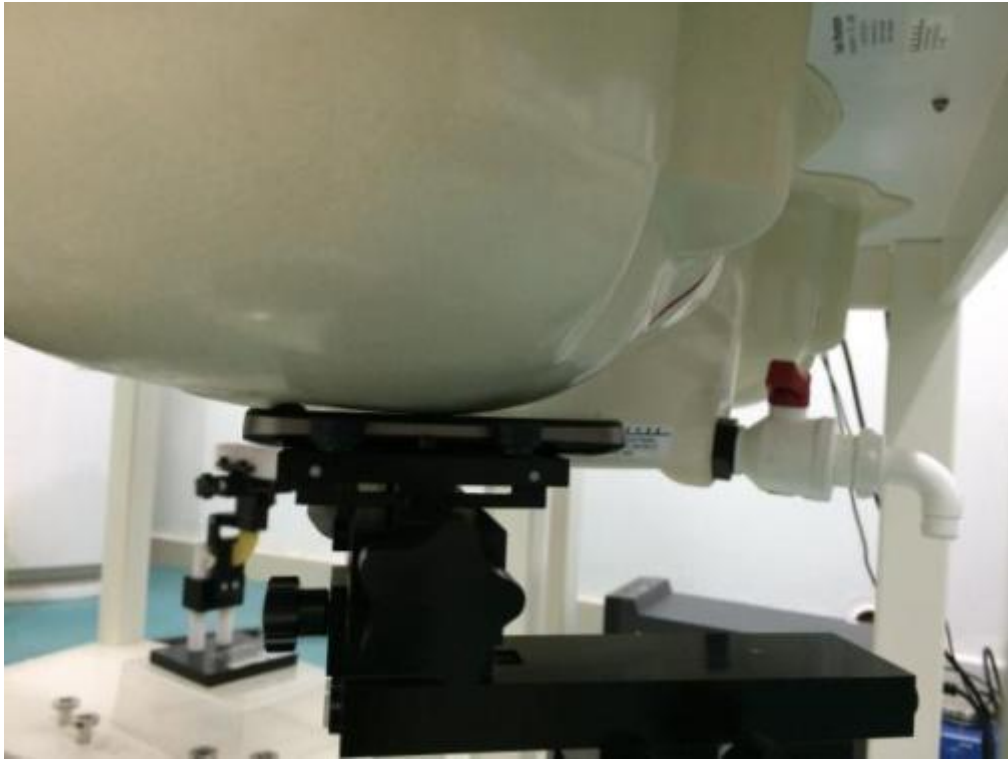

EUT Test Setup Photos

Pic1.Head Left touch position

Pic2.Head Left tilt position

Pic3Head Right touch position

Pic4.Head Right tilt position

Pic5.Body SAR Back to the phantom (10mm)

Pic6.Body SAR Face to the phantom (10mm)

Pic7.Body SAR Left to the phantom (10mm)

Pic8.Body SAR Right to the phantom (10mm)

Pic9.Body SAR Top to the phantom (10mm)

Pic10.Body SAR Bottom to the phantom (10mm)