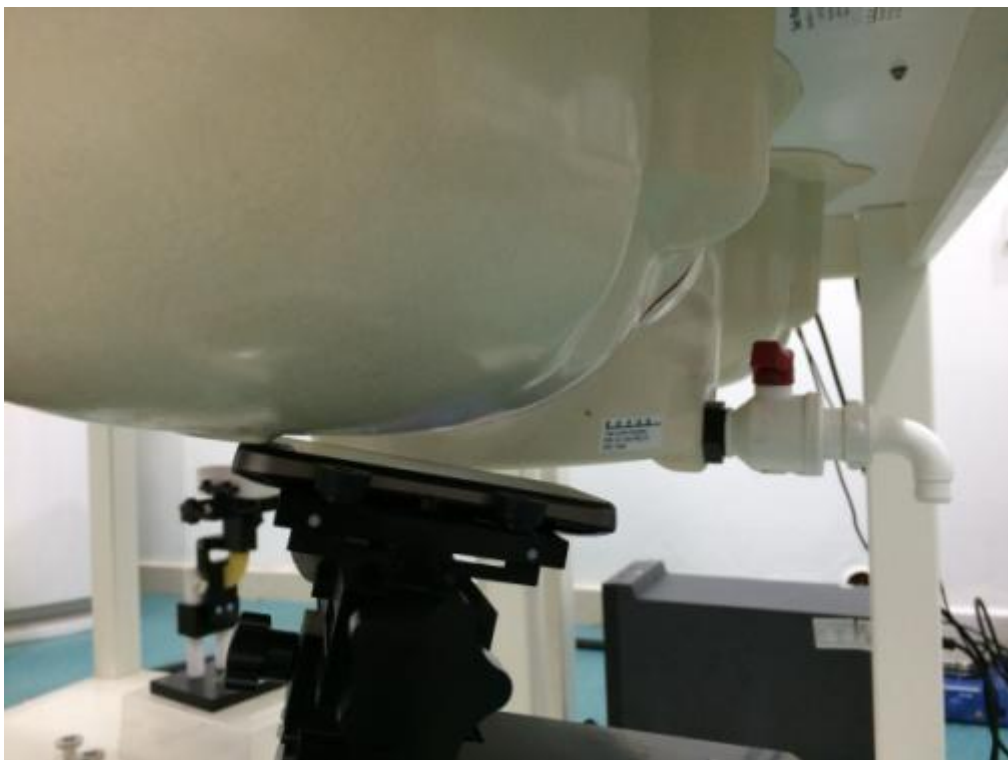

EUT Test Setup Photos

Pic1.Head Left touch position

Pic2.Head Left tilt position

Pic3Head Right touch position

Pic4.Head Right tilt position

Pic5.Body SAR Back to the phantom (10mm)

Pic6.Body SAR Face to the phantom (10mm)

Pic7.Body SAR Left to the phantom (10mm)

Pic8.Body SAR Right to the phantom (10mm)

Pic9.Body SAR Top to the phantom (10mm)

Pic10.Body SAR Bottom to the phantom (10mm)