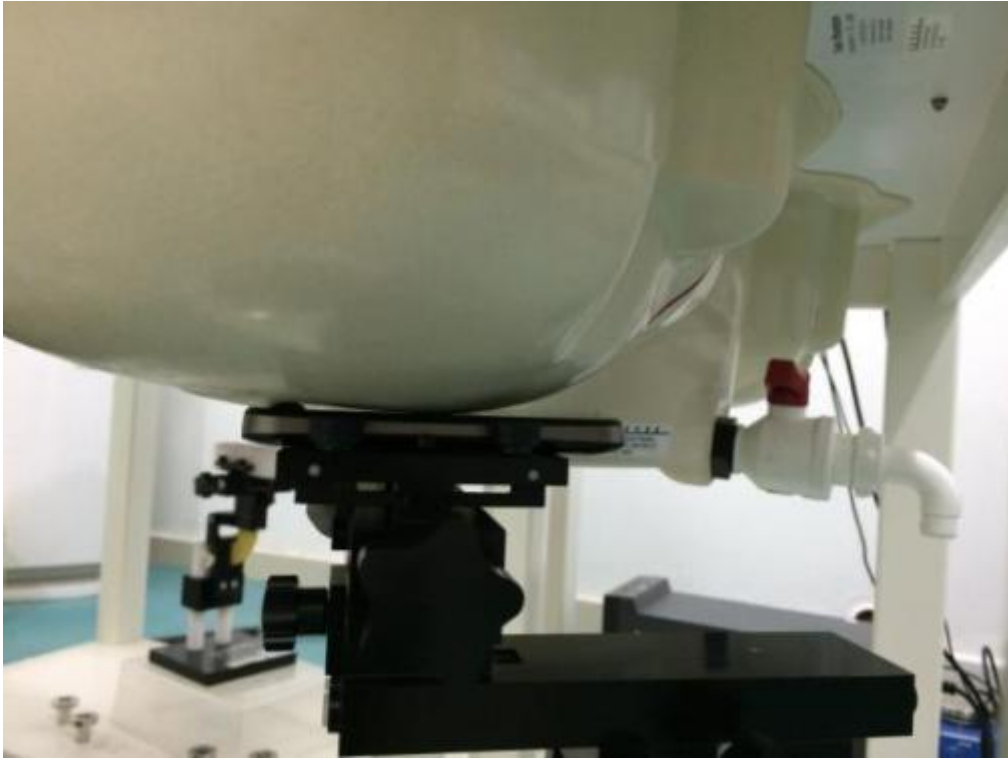

## EUT Test Setup Photos

Pic1.Head Left touch position

Pic2.Head Left tilt position

Pic3Head Right touch position

Pic4.Head Right tilt position

Pic5.Body SAR Back to the phantom (10mm)

Pic6.Body SAR Face to the phantom (10mm)

Pic7.Body SAR Left to the phantom (10mm)

Pic8.Body SAR Right to the phantom (10mm)

Pic9.Body SAR Top to the phantom (10mm)

Pic10.Body SAR Bottom to the phantom (10mm)

Pic11.RE

Pic12.CE