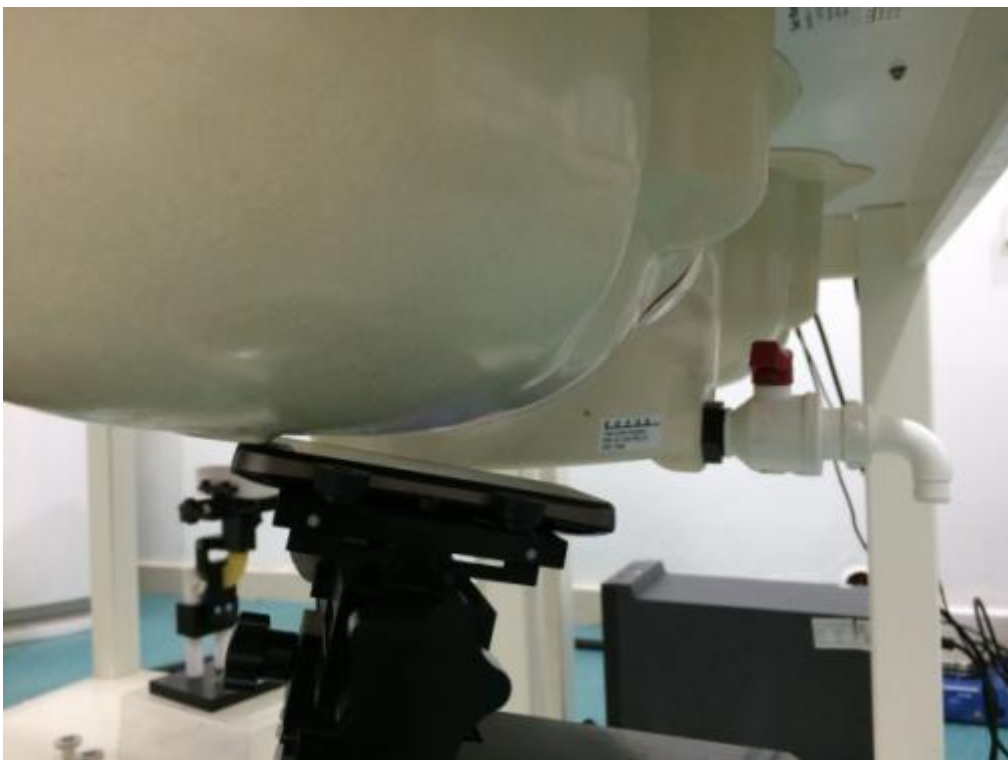

## EUT Test Setup Photos

Pic1.Head Left touch position

Pic2.Head Left tilt position

Pic3Head Right touch position

Pic4.Head Right tilt position

Pic5.Body SAR Back to the phantom (10mm)

Pic6.Body SAR Face to the phantom (10mm)

Pic7.Body SAR Left to the phantom (10mm)

Pic8.Body SAR Right to the phantom (10mm)

Pic9.Body SAR Top to the phantom (10mm)

Pic10.Body SAR Bottom to the phantom (10mm)

Pic11.RE

Pic12.CE