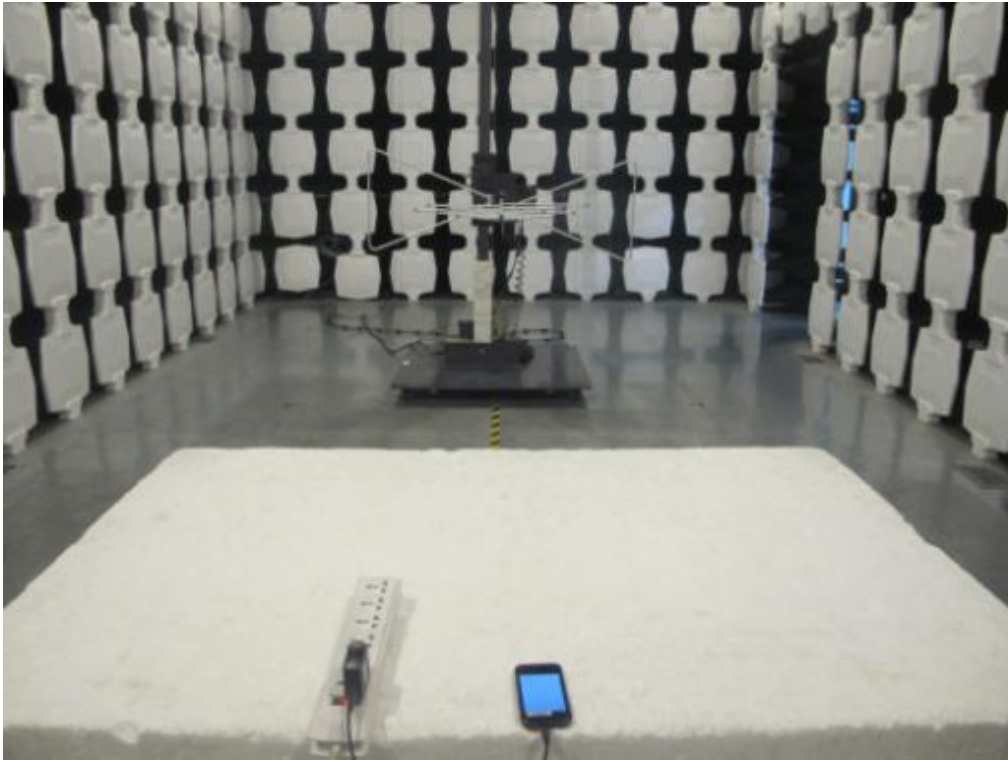

## EUT Test Setup Photos

Pic1.Head Left touch position

Pic2.Head Left tilt position

Pic3Head Right touch position

Pic4.Head Right tilt position

Pic5.Body SAR Back to the phantom (10mm)

Pic6.Body SAR Face to the phantom (10mm)

Pic7.Body SAR Left to the phantom (10mm)

Pic8.Body SAR Right to the phantom (10mm)

Pic9.Body SAR Top to the phantom (10mm)

Pic10.Body SAR Bottom to the phantom (10mm)

Pic11.RE

Pic12.CE