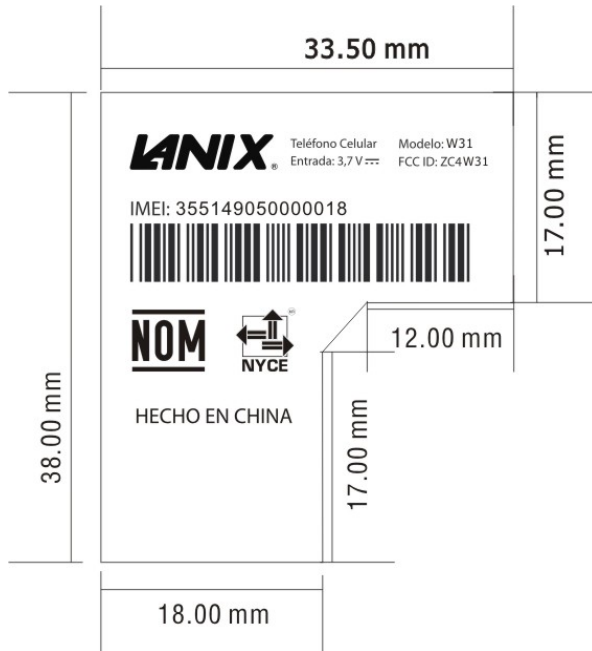

FCC ID: ZC4W31

Label

Label Location

FCC ID LABEL LOCATION