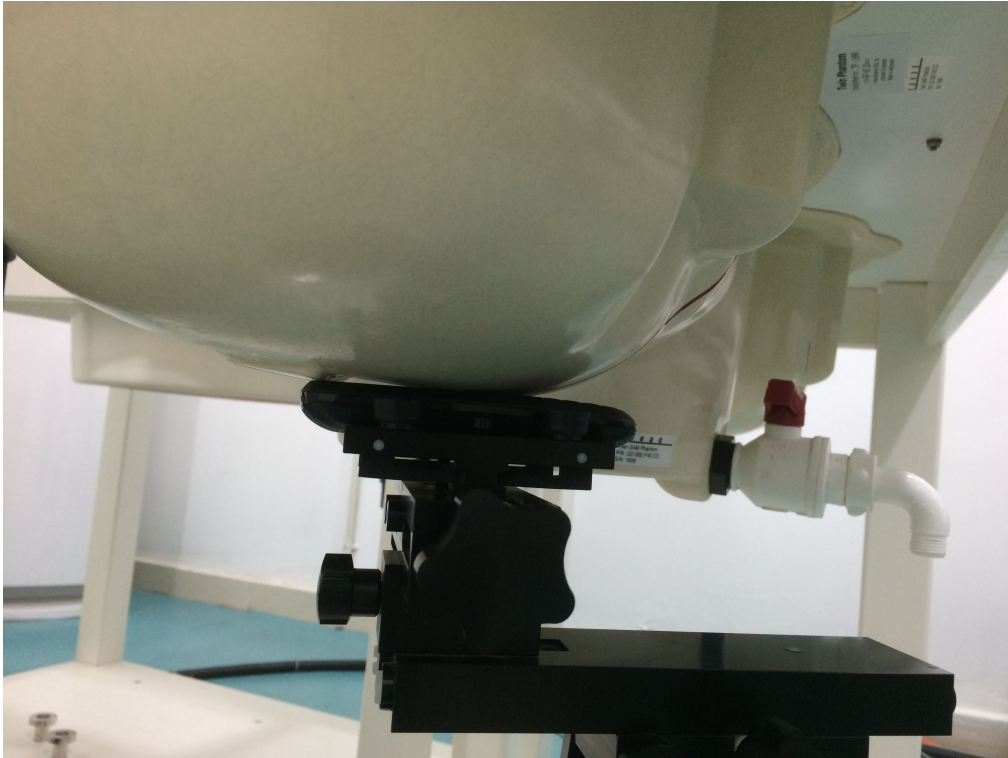

## EUT Test Setup Photos

Pic1.Head Left touch position

Pic2.Head Left tilt position

Pic3.Head Right touch position

Pic4.Head Right tilt position

Pic5.Body SAR Back to the phantom (10mm)

Pic6.Body SAR Face to the phantom (10mm)