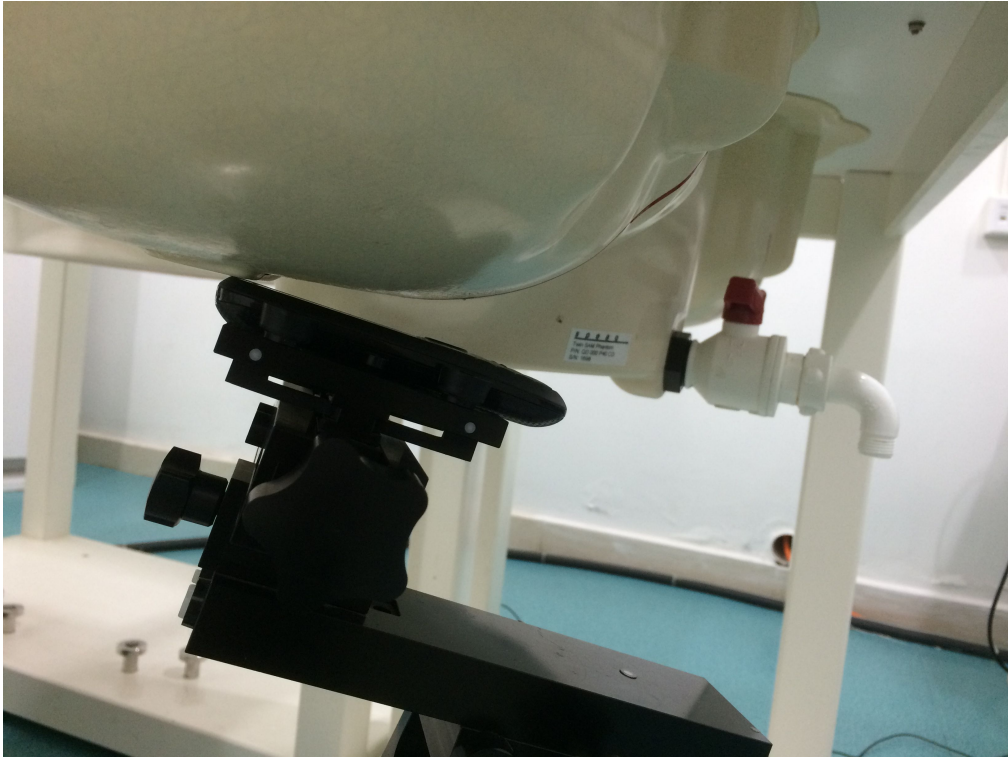

## EUT Test Setup Photos

Pic1.Head Left touch position

Pic2.Head Left tilt position

Pic3.Head Right touch position

Pic4.Head Right tilt position

Pic5.Body SAR Back to the phantom (10mm)

Pic6.Body SAR Face to the phantom (10mm)