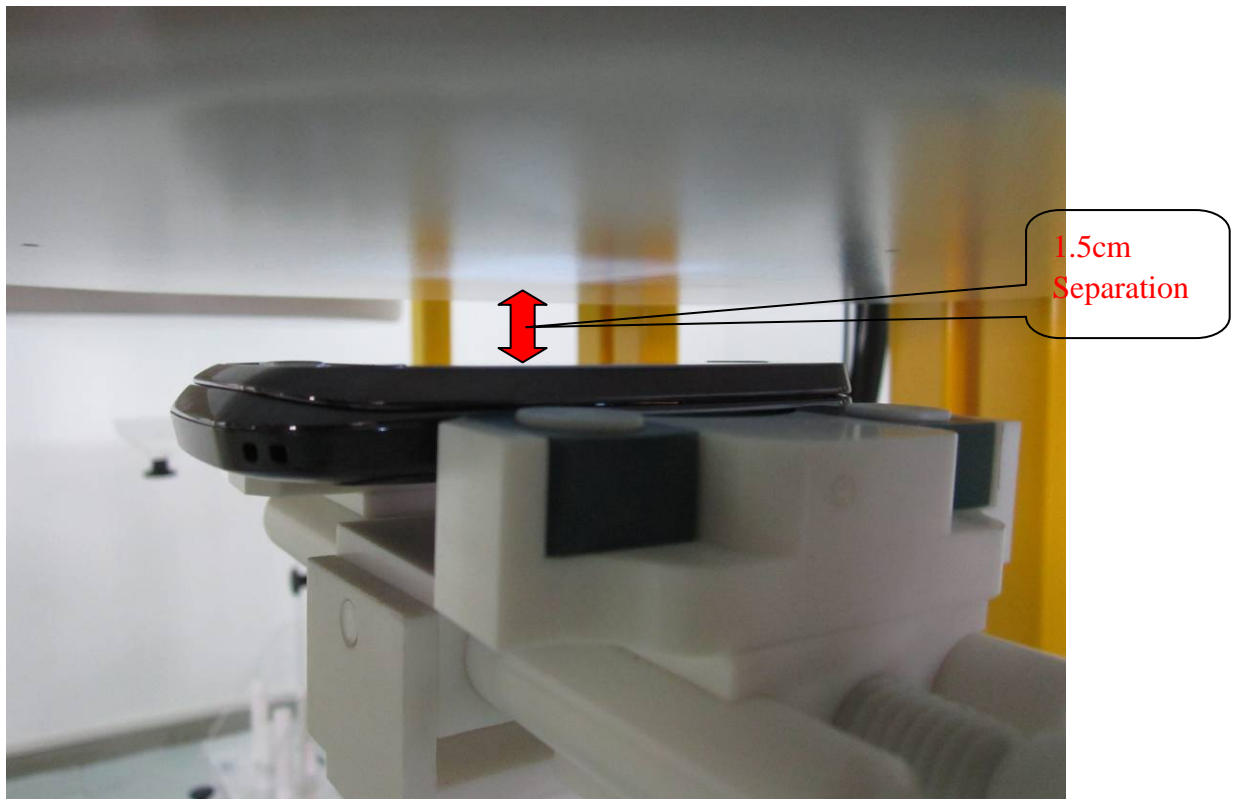

Annex D    SETUP    PHOTOGRAPHS

Right Head Touch View (Mode A)

Right Head Tilt View (Mode A)

Left Head Touch View (Mode A)

Left Head Tilt View (Mode A)

Right Head Touch View (Mode B)

Right Head Tilt View (Mode B)

Left Head Touch View (Mode B)

Left Head Tilt View (Mode B)

Body Setup Photo (LCD UP)

Body Setup Photo (LCD DOWN)

**Annex E EUT PHOTO**

EUT-Front Side View

EUT-Back Side View

EUT- Uncover View

EUT-Bottom Side View

EUT-Left Side View