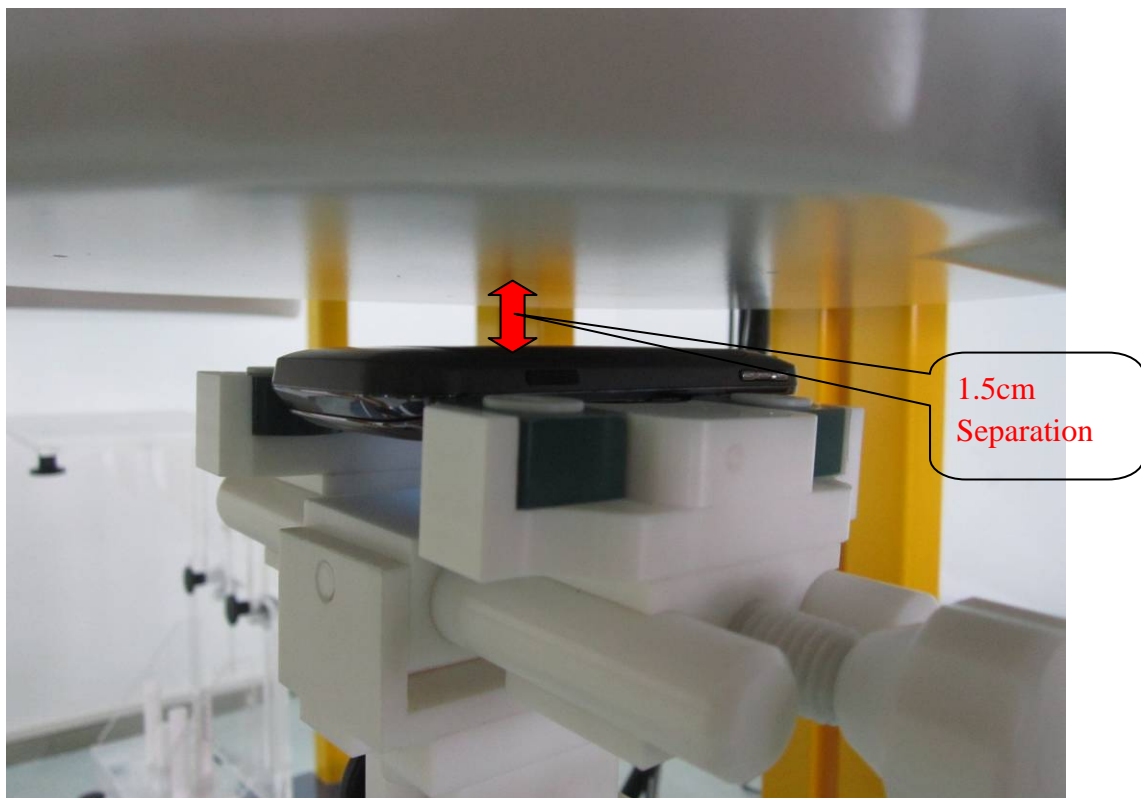

Annex D    SETUP    PHOTOGRAPHS

Right Head Touch View (Mode A)

Right Head Tilt View (Mode A)

Left Head Touch View (Mode A)

Left Head Tilt View (Mode A)

Right Head Touch View (Mode B)

Right Head Tilt View (Mode B)

Left Head Touch View (Mode B)

Left Head Tilt View (Mode B)

Body Setup Photo (LCD UP)

Body Setup Photo (LCD DOWN)

**Annex E EUT PHOTO**

EUT-Front Side View

EUT-Back Side View

EUT- Uncover View

EUT-Bottom Side View

EUT-Left Side View