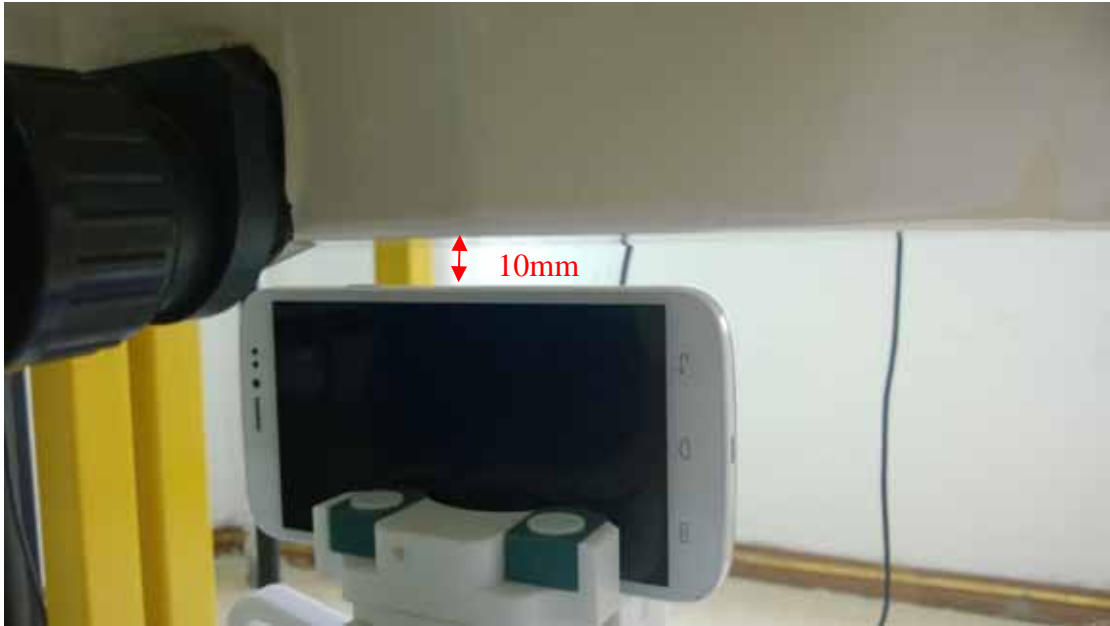

### 4 EUT Left Head Tilt15 Position

5 Side Position with earphone

6 Side Position

7. Edge A

8. Edge B

9. Edge C

10. Edge D

Liquid Level Photo Head Liquid

Liquid depth: 15.1cm

Liquid Level Photo Body Liquid

Liquid depth :15.5cm