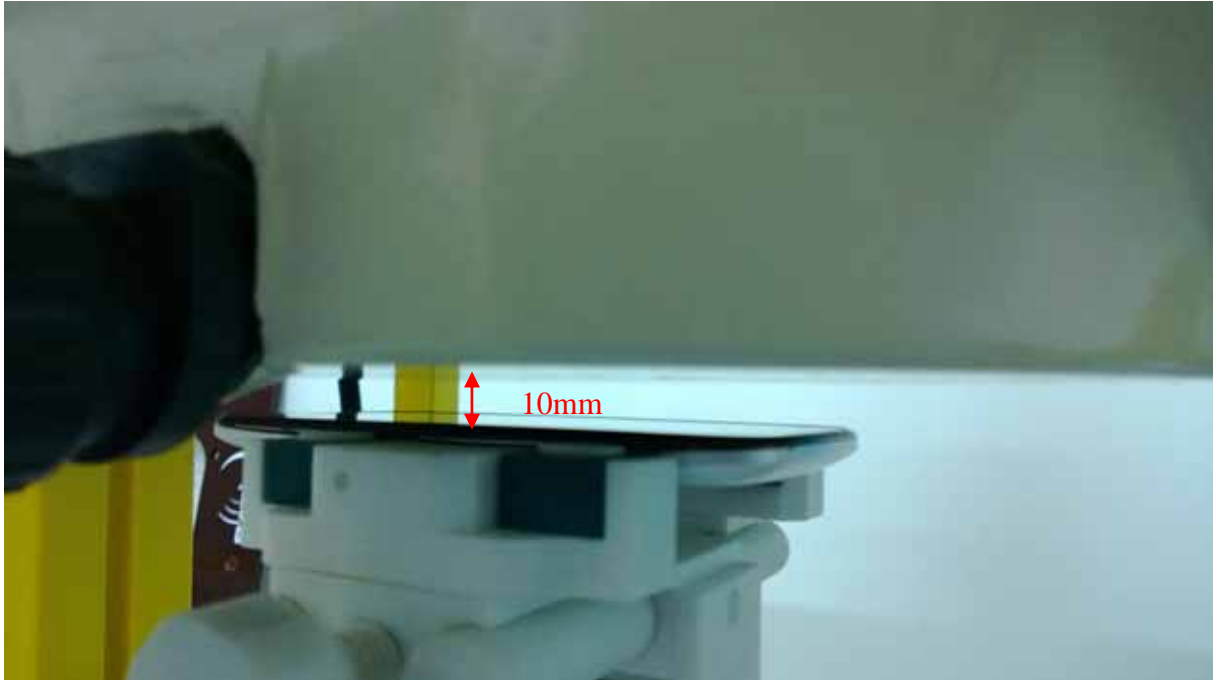

1 EUT Right Head Touch Cheek Position

2 EUT Right Head Tilt15 Position

3 EUT Left Head Touch Cheek Position

4 EUT Left Head Tilt15 Position

5 Side Position with earphone

6 Side Position

7.Face Position

8. Edge A

9. Edge B

10. Edge C

11. Edge D

Liquid Level Photo Head Liquid

Liquid depth: 15.1cm

Liquid Level Photo Body Liquid

Liquid depth :15.5cm