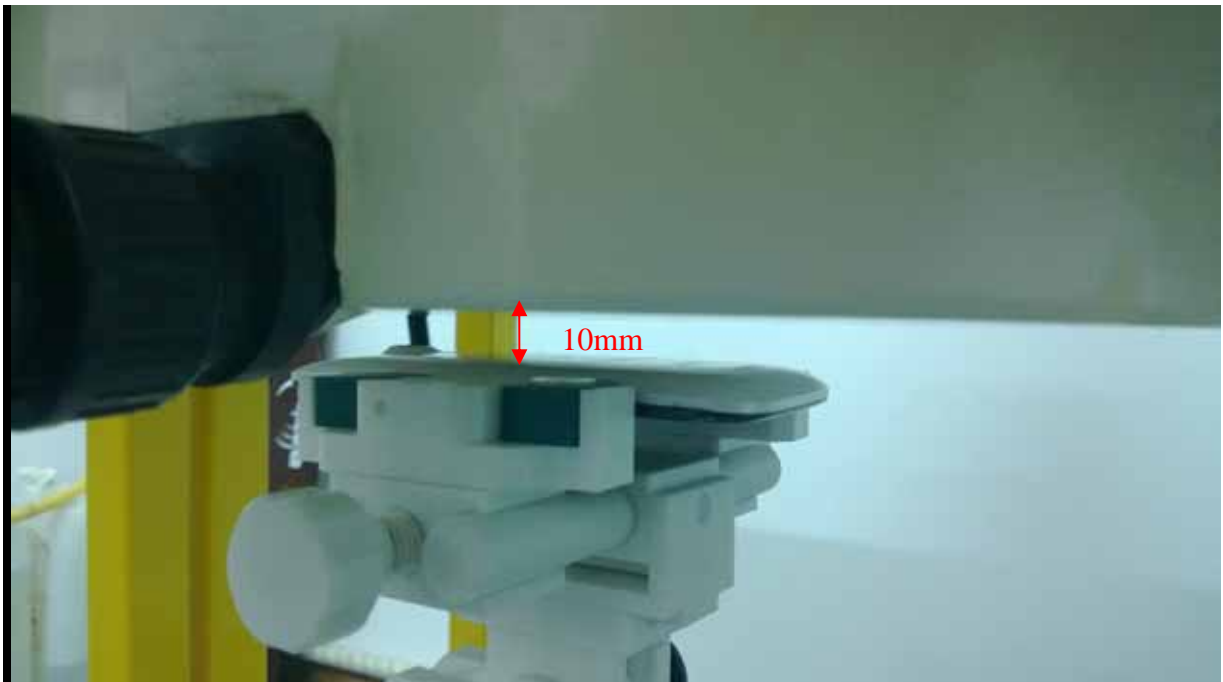

1 EUT Right Head Touch Cheek Position

2 EUT Right Head Tilt15 Position

3 EUT Left Head Touch Cheek Position

4 EUT Left Head Tilt15 Position

5 Side Position with earphone

6 Side Position

7.Face Position

8. Edge A

9. Edge B

10. Edge C

11. Edge D

Liquid Level Photo Head Liquid

Liquid depth: 15.1cm

Liquid Level Photo Body Liquid

Liquid depth :15.5cm