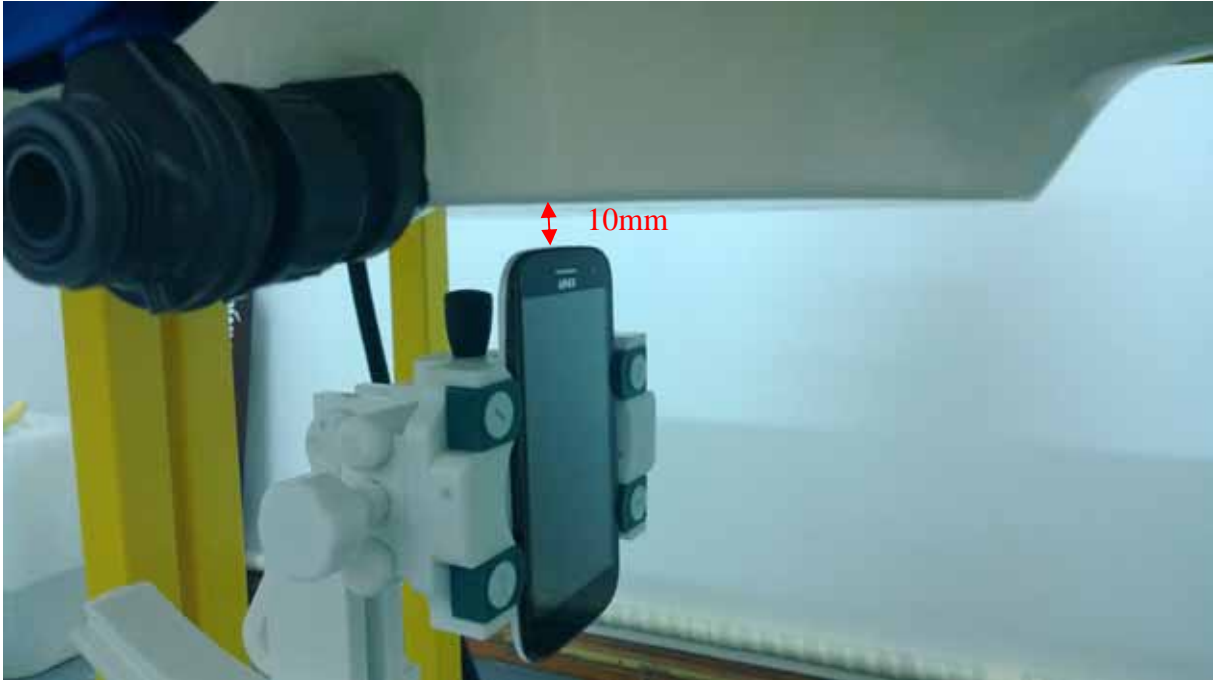

1 EUT Right Head Touch Cheek Position

2 EUT Right Head Tilt15 Position

3 EUT Left Head Touch Cheek Position

4 EUT Left Head Tilt15 Position

5 Side Position with earphone

6 Side Position

7.Face Position

8. Edge A

9. Edge B

10. Edge C

11. Edge D

Liquid Level Photo Head Liquid

Liquid depth: 15.1cm

Liquid Level Photo Body Liquid

Liquid depth :15.5cm