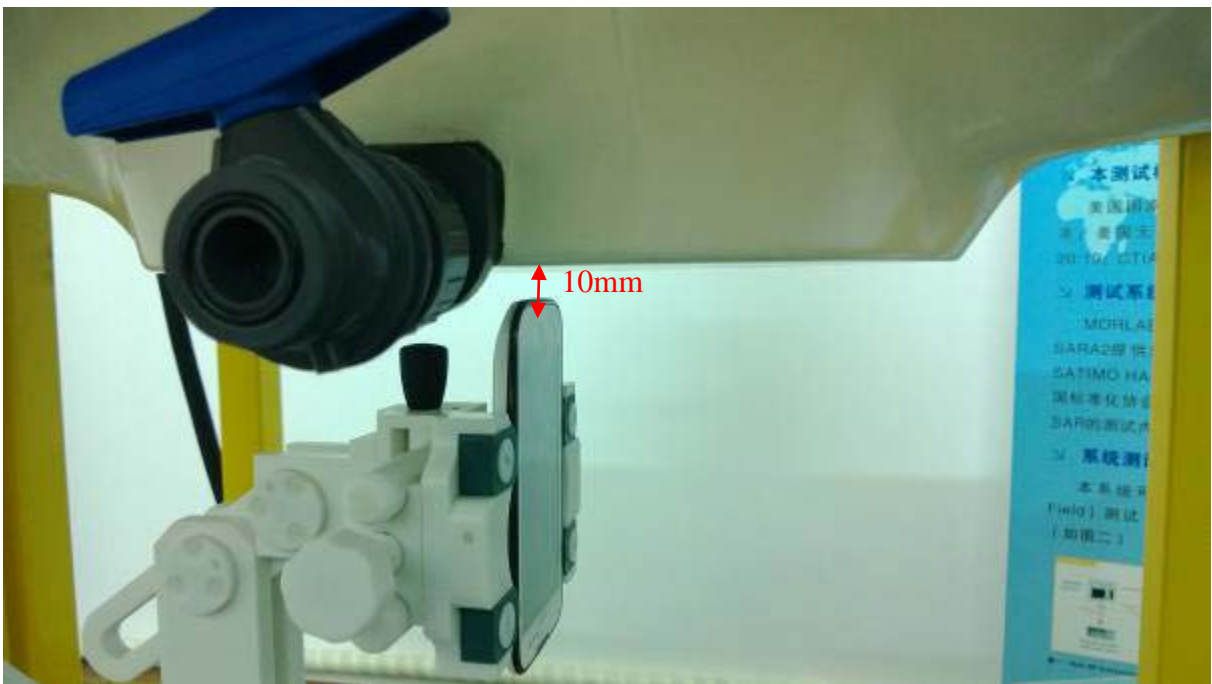

1 EUT Right Head Touch Cheek Position

2 EUT Right Head Tilt15 Position

3 EUT Left Head Touch Cheek Position

4 EUT Left Head Tilt15 Position

5 Side Position with earphone

6 Side Position

7. Edge A

8. Edge B

9. Edge C

10. Edge D

Liquid Level Photo Head Liquid

Liquid depth: 15.1cm

Liquid Level Photo Body Liquid

Liquid depth :15.5cm