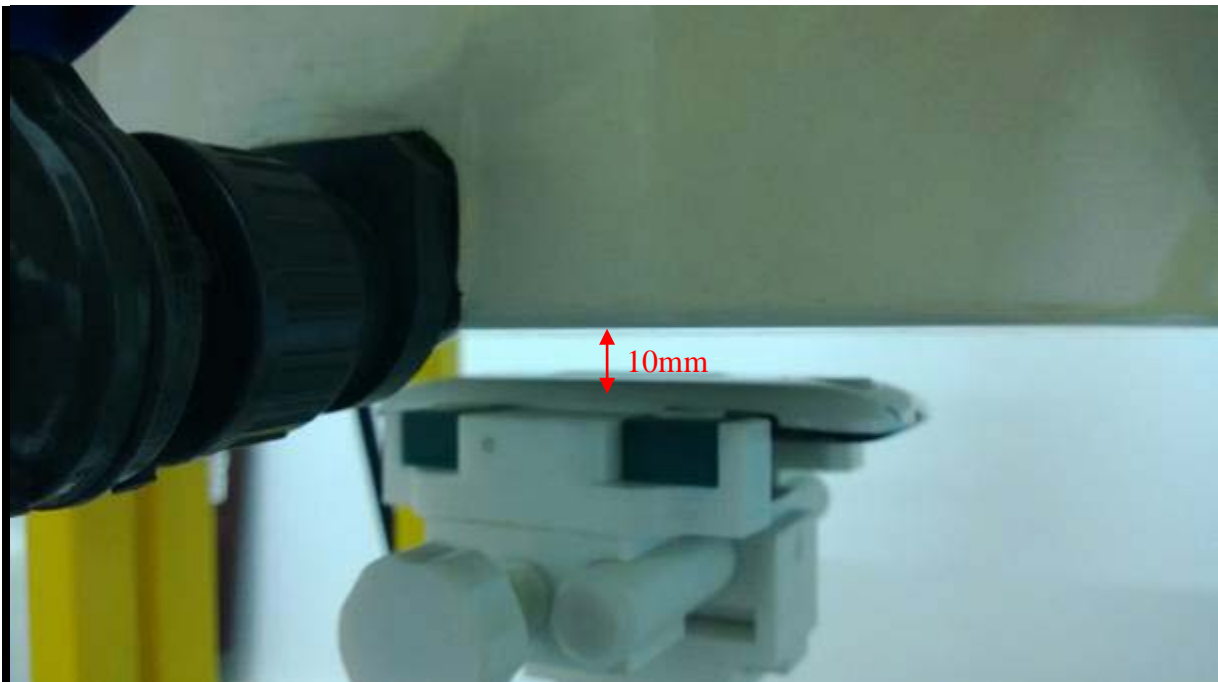

1 EUT Right Head Touch Cheek Position

2 EUT Right Head Tilt15 Position

3 EUT Left Head Touch Cheek Position

4 EUT Left Head Tilt15 Position

5 Side Position with earphone

6 Side Position

7. Edge A

8. Edge B

9. Edge C

10. Edge D

Liquid Level Photo Head Liquid

Liquid depth: 15.1cm

Liquid Level Photo Body Liquid

Liquid depth :15.5cm