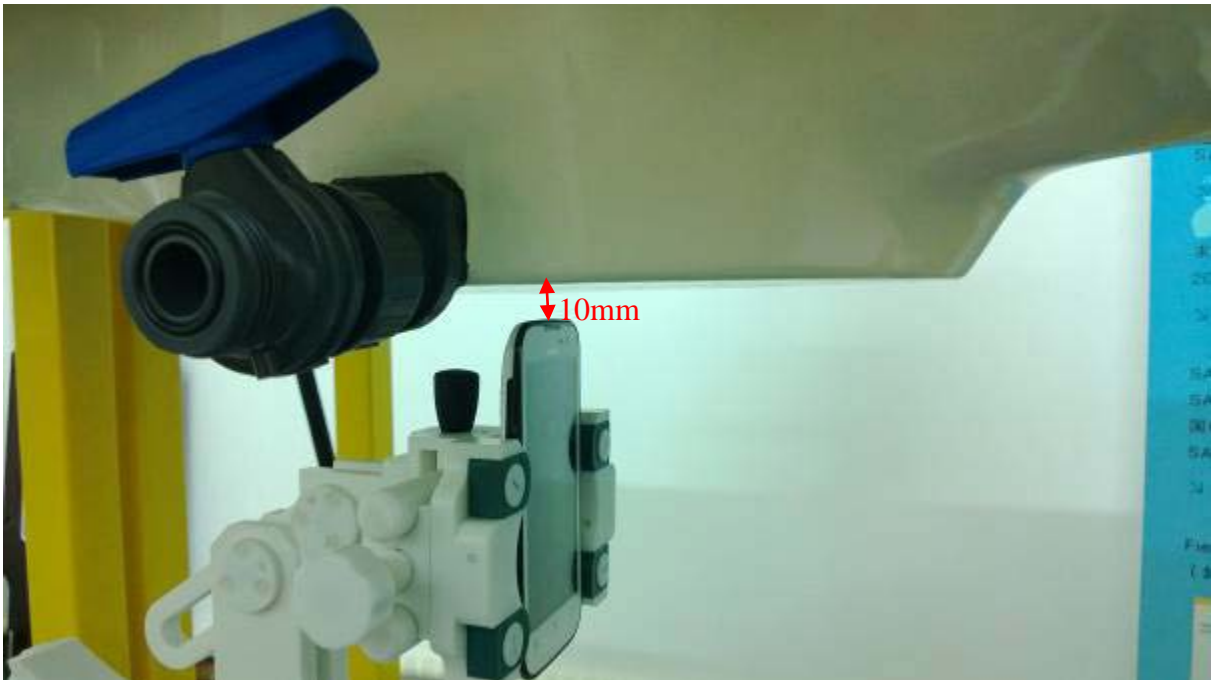

1 EUT Right Head Touch Cheek Position

2 EUT Right Head Tilt15 Position

3 EUT Left Head Touch Cheek Position

4 EUT Left Head Tilt15 Position

5 Side Position with earphone

6 Side Position

7. Edge A

8. Edge B

9. Edge C

10. Edge D

Liquid Level Photo Head Liquid

Liquid depth: 15.1cm

Liquid Level Photo Body Liquid

Liquid depth :15.5cm