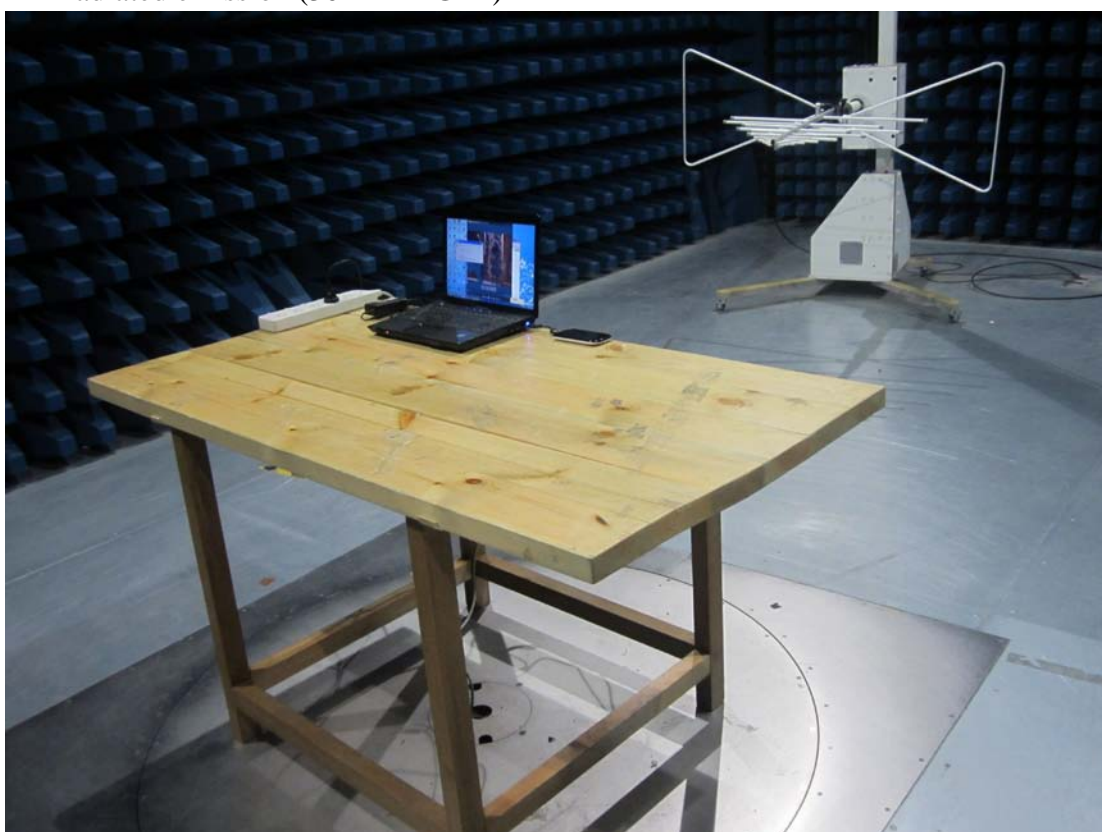

Test Setup Photos

1. Conducted emission main's port front view

2. Conducted emission main's port side view

3. Radiated emission (9KHz-30MHz)

4. Radiated emission (30MHz-1GHz)

5. Radiated emission (above 1GHz)