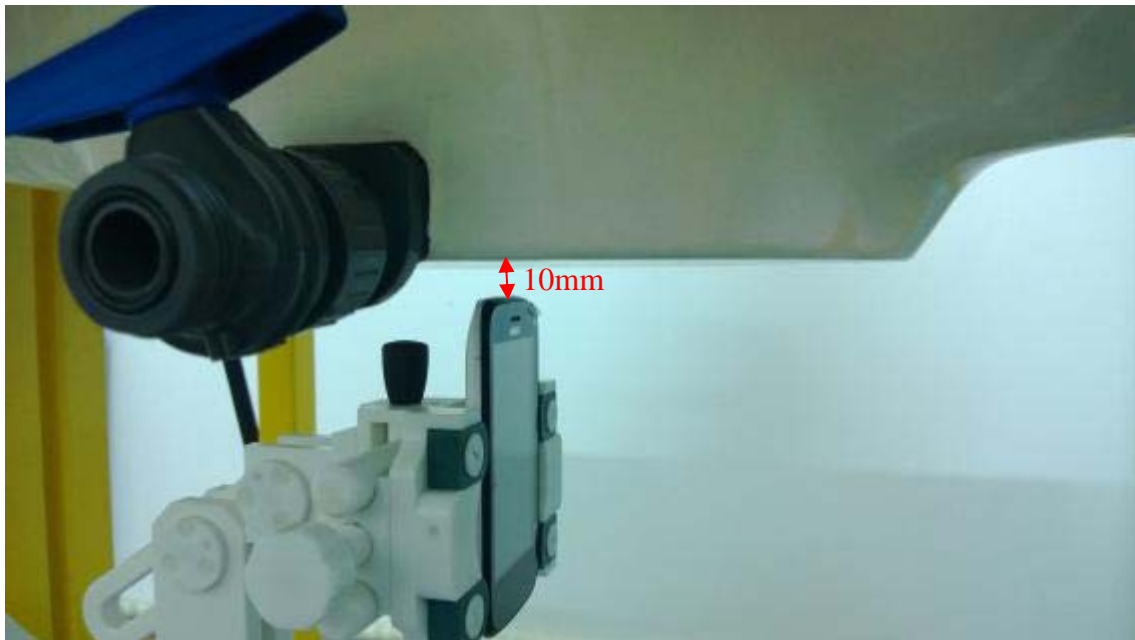

## 10. Edge D

Liquid Level Photo Head Liquid

Liquid depth: 15.1cm

Liquid Level Photo Body Liquid

Liquid depth :15.5cm