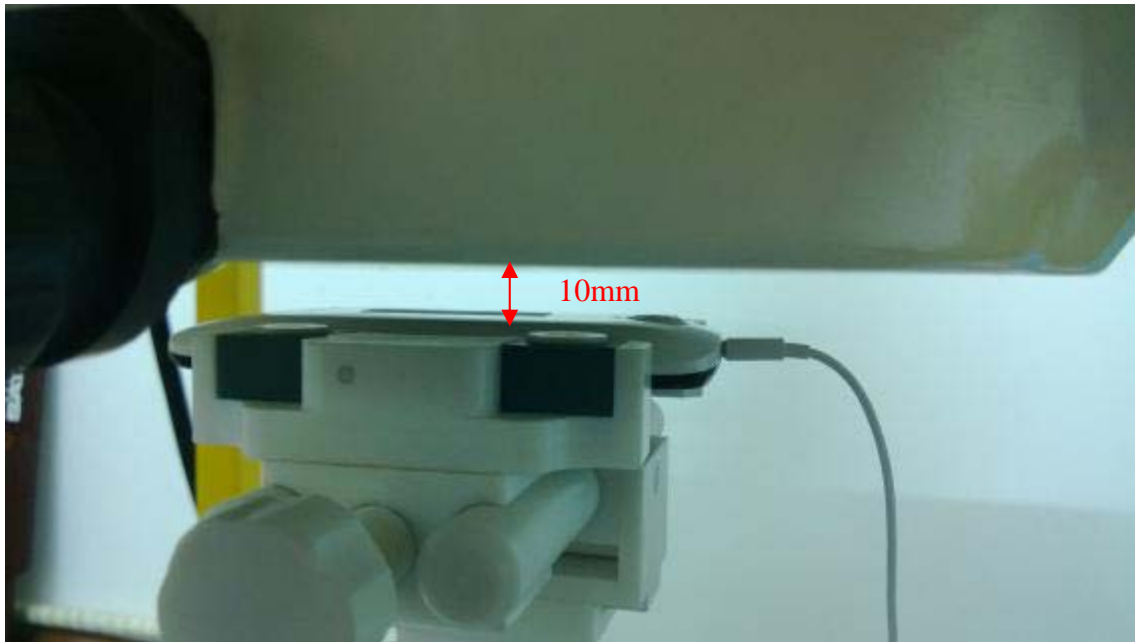

1 EUT Right Head Touch Cheek Position

2 EUT Right Head Tilt15 Position

3 EUT Left Head Touch Cheek Position

4 EUT Left Head Tilt15 Position

5 Side Position with earphone

6 Side Position

## 10. Edge D

Liquid Level Photo Head Liquid

Liquid depth: 15.1cm

Liquid Level Photo Body Liquid

Liquid depth :15.5cm