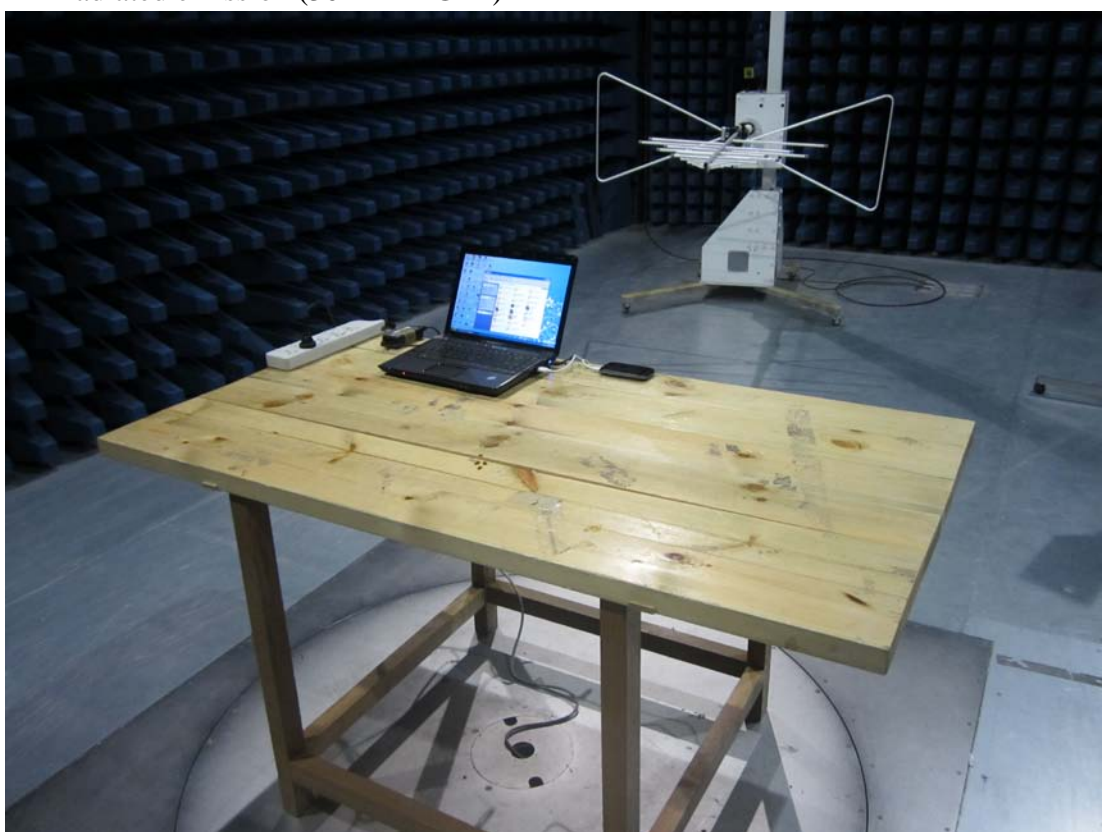

Test Setup Photos

1. Conducted emission main's port front view

2. Conducted emission main's port side view

3. Radiated emission (9KHz-30MHz)

4. Radiated emission (30MHz-1GHz)

5. Radiated emission (above 1GHz)