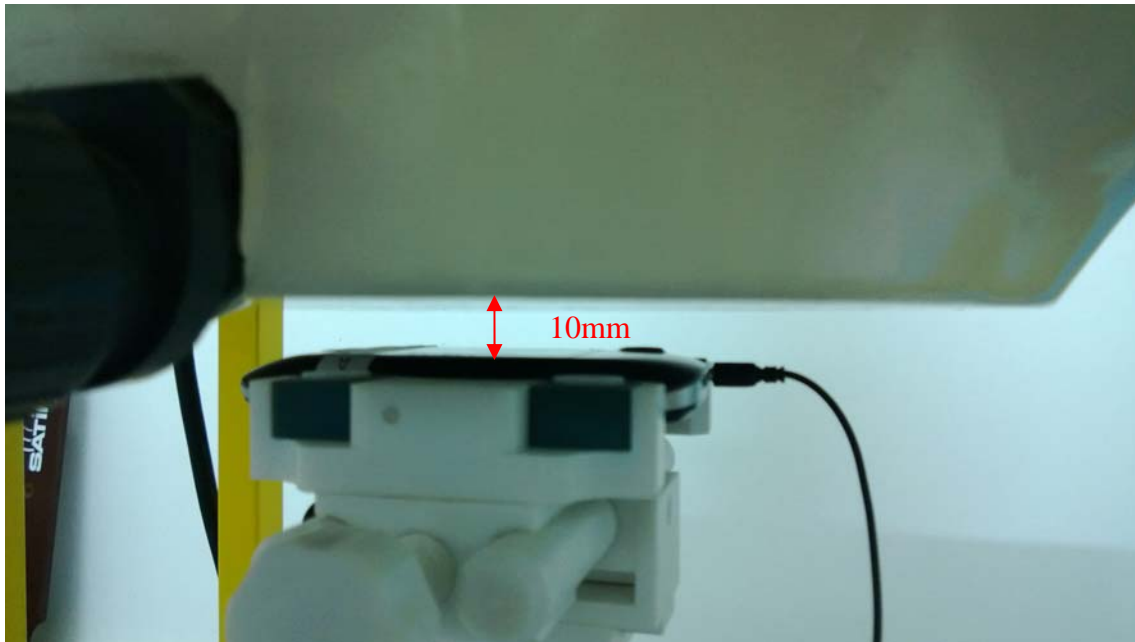

1 EUT Right Head Touch Cheek Position

2 EUT Right Head Tilt15 Position

3 EUT Left Head Touch Cheek Position

4 EUT Left Head Tilt15 Position

5 Side Position with earphone

6 Back upward Position

## Liquid Level Photo Head Liquid

Liquid depth: 15.1cm

Liquid Level Photo Body Liquid

Liquid depth :15.5cm