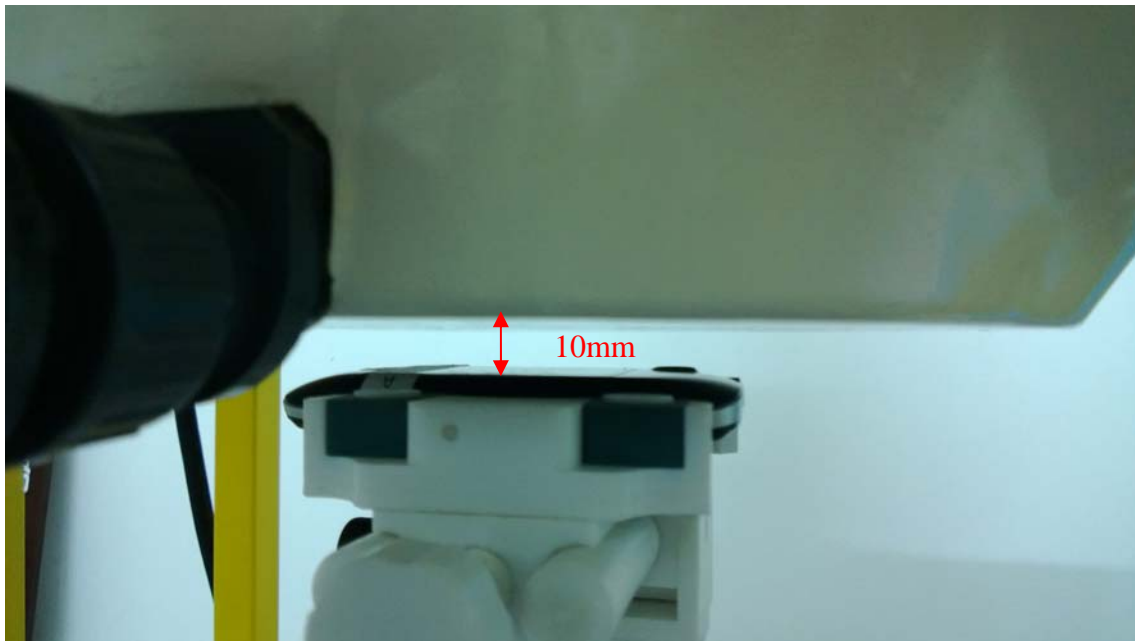

1 EUT Right Head Touch Cheek Position

2 EUT Right Head Tilt15 Position

3 EUT Left Head Touch Cheek Position

4 EUT Left Head Tilt15 Position

5 Side Position with earphone

6 Back upward Position

## 7 Front upward Position

## Liquid Level Photo Head Liquid

Liquid depth: 15.1cm

Liquid Level Photo Body Liquid

Liquid depth :15.5cm