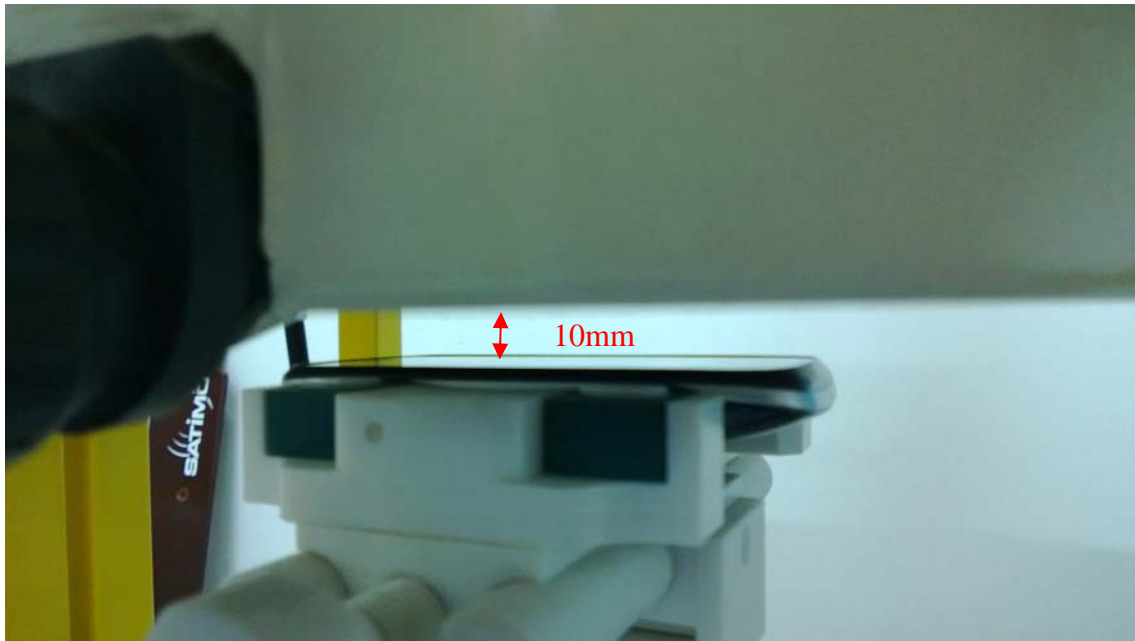

1 EUT Right Head Touch Cheek Position

2 EUT Right Head Tilt15 Position

3 EUT Left Head Touch Cheek Position

4 EUT Left Head Tilt15 Position

5 Side Position with earphone

6 Back upward Position

## 7 Front upward Position

## Liquid Level Photo Head Liquid

Liquid depth: 15.1cm

Liquid Level Photo Body Liquid

Liquid depth :15.5cm