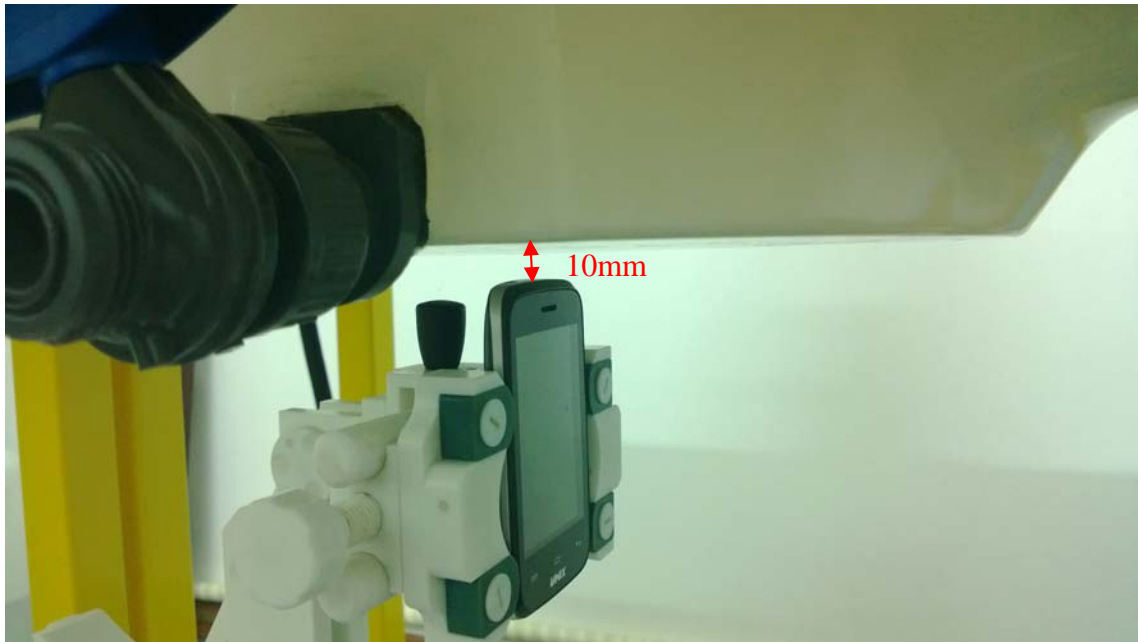

## Liquid Level Photo Head Liquid

Liquid depth: 15.1cm

Liquid Level Photo Body Liquid

Liquid depth :15.5cm